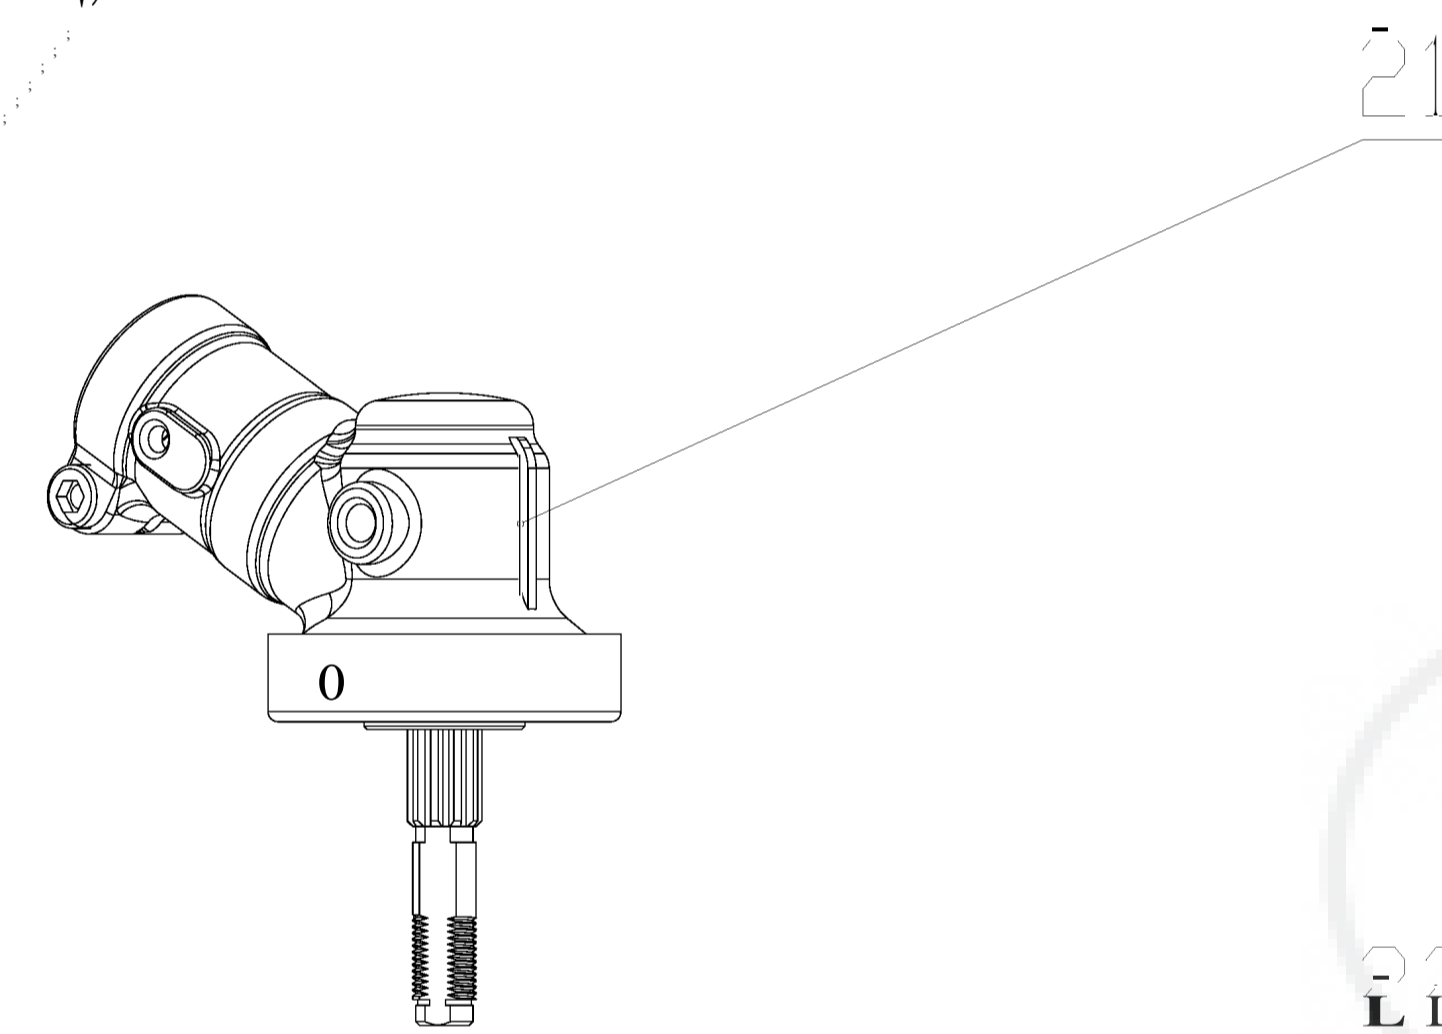

Handle and tools 11:

Rod

Head

2100486-1/2	
CRF 11	2100486
Model code	82TX10

Handle and hous. 11

2100486-BZ	
ER. NO.	2100486
Model code	82TX10

GLOBE-SERVICE KITS BO ERP NO.2100486

Product Type: Cramer 82V TB250 Top

Rod

2100486-BZ	
Part NO.	2100486
Model code	82TX10

Item #	Page	ERP	English Description	Qty
15	3	RA311152465	Motor assembly	1
16	3	RA311062461	Strap Buckle assembly	1
17	3	RA311052465	Hard shaft of upper rod assembly	1
18	3	RA311072465	Aluminium clamp tube assembly	1
19	3	RA311062465	Hard shaft of lower rod assembly	1

Hej 10

2100486-CZ	
EL) NO.	2100486
Model code	82TX10

Item #	Page	ERP	English Description	Qty
20	4	RA311042465	Protection cover assembly	1
21	4	RA311032465	Gear box assembly	1
22	4	RA311121410E	Trimmer head assembly	1