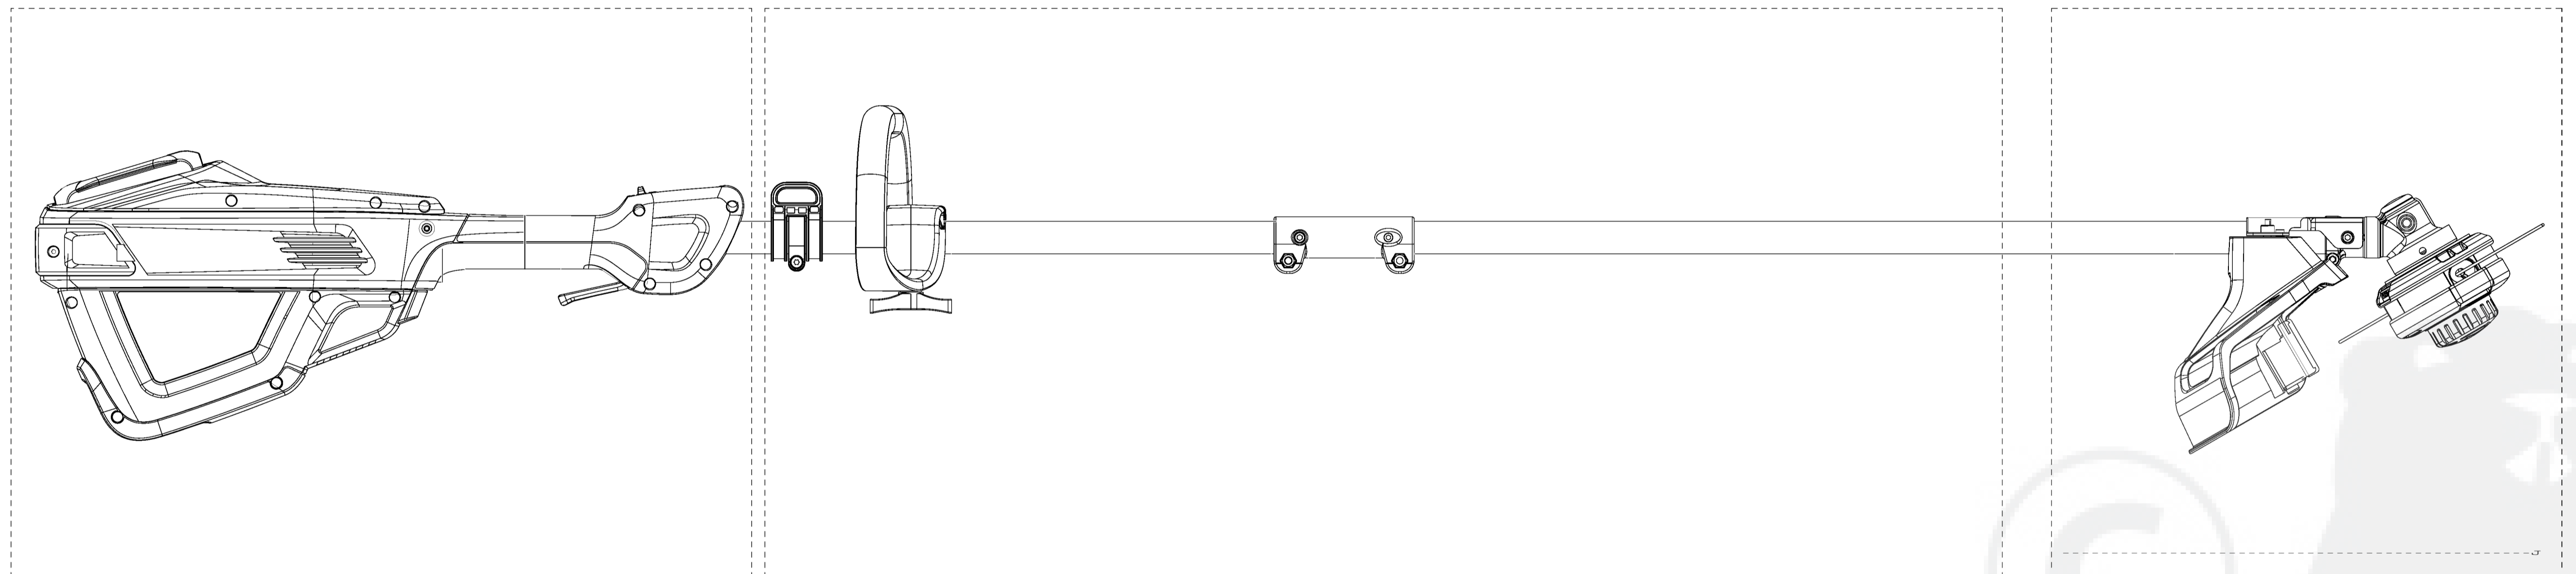

Handle and tools 11:

Rod

Head

2100486-1/2	
CRF 11	2100486
Model code	82TX10

Handle and hous. 11

2100486-BZ	
ER. NO.	2100486
Model code	82TX10

GLOBE-SERVICE KITS BO ERP NO.2100486

Product Type: Cramer 82V TB250 Top

Item #	Page	ERP	English Description	Qty
1	2	RA341032465D	Housing assembly	1
2	2	RA311112461	Release button	1
3	2	RA341192461	Release button press plate	1
4	2	RA311122461	Battery package barrel	1
5	2	RA311132465	PCB assembly	1
6	2	RA341012461D	Handle assembly	1
7	2	RA363032461C	Speed regulating switch assembly	1
8	2	RA341082465	Thin film panel assembly	1
9	2	RA311032461	Auxiliary handle assembly	1
10	2	RA363012461	Four gear switch	1
11	2	RA333072461	Reset spring	1
12	2	RA363022461	Micro switch	1
13	2	RA341072461	Self locking speed control button	1
14	2	RA341062461	Switch trigger	1

Rod

2100486-BZ	
Part NO.	2100486
Model code	82TX10

Item #	Page	ERP	English Description	Qty
15	3	RA311152465	Motor assembly	1
16	3	RA311062461	Strap Buckle assembly	1
17	3	RA311052465	Hard shaft of upper rod assembly	1
18	3	RA311072465	Aluminium clamp tube assembly	1
19	3	RA311062465	Hard shaft of lower rod assembly	1

Hej 10

2100486-CZ	
EL) NO.	2100486
Model code	82TX10

Item #	Page	ERP	English Description	Qty
20	4	RA311042465	Protection cover assembly	1
21	4	RA311032465	Gear box assembly	1
22	4	RA311121410E	Trimmer head assembly	1