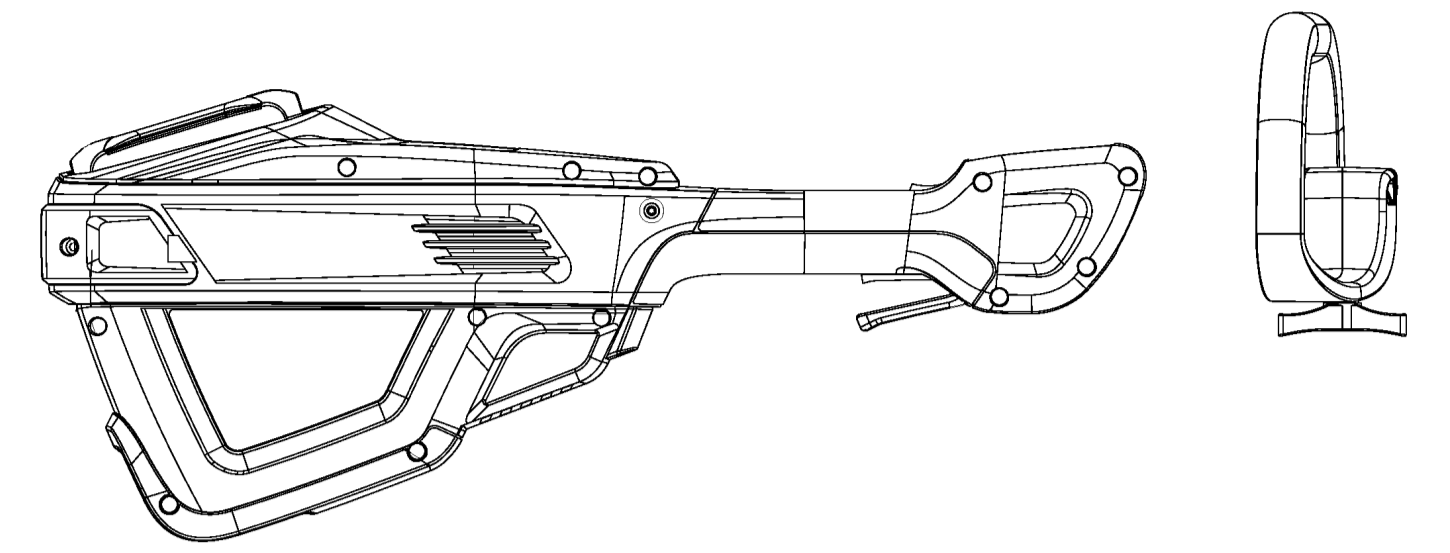

Handle and tools 11:

Rod

Head

2100486-1/2	
CRF 11	2100486
Model code	82TX10

Handle and hous. 11

2100486-BZ	
ER. NO.	2100486
Model code	82TX10

GLOBE-SERVICE KITS BO ERP NO.2100486

Product Type: Cramer 82V TB250 Top

Item #	Page	ERP	English Description	Qty
1	2	RA341032465D	Housing assembly	1
2	2	RA311112461	Release button	1
3	2	RA341192461	Release button press plate	1
4	2	RA311122461	Battery package barrel	1
5	2	RA311132465	PCB assembly	1
6	2	RA341012461D	Handle assembly	1
7	2	RA363032461C	Speed regulating switch assembly	1
8	2	RA341082465	Thin film panel assembly	1
9	2	RA311032461	Auxiliary handle assembly	1
10	2	RA363012461	Four gear switch	1
11	2	RA333072461	Reset spring	1
12	2	RA363022461	Micro switch	1
13	2	RA341072461	Self locking speed control button	1
14	2	RA341062461	Switch trigger	1

Rod

2100486-BZ	
Part NO.	2100486
Model code	82TX10

Item #	Page	ERP	English Description	Qty
15	3	RA311152465	Motor assembly	1
16	3	RA311062461	Strap Buckle assembly	1
17	3	RA311052465	Hard shaft of upper rod assembly	1
18	3	RA311072465	Aluminium clamp tube assembly	1
19	3	RA311062465	Hard shaft of lower rod assembly	1

Hej 10

2100486-CZ	
EL) NO.	2100486
Model code	82TX10

Item #	Page	ERP	English Description	Qty
20	4	RA311042465	Protection cover assembly	1
21	4	RA311032465	Gear box assembly	1
22	4	RA311121410E	Trimmer head assembly	1