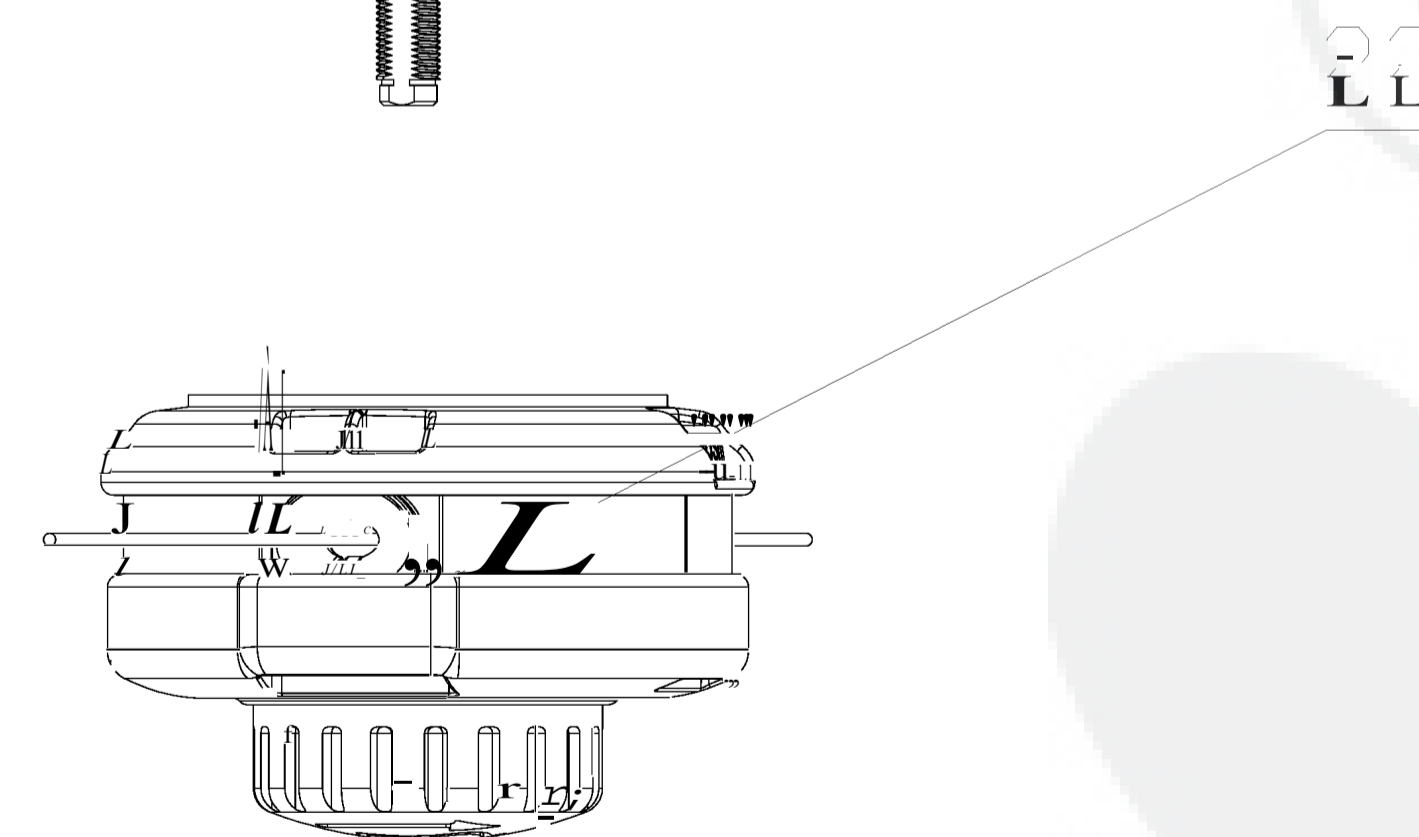

Handle and tools 11:

Rod

Head

2100486-1/2	
CRF 11	2100486
Model code	82TX10

Handle and hous. 11

2100486-BZ	
ER. NO.	2100486
Model code	82TX10

GLOBE-SERVICE KITS BO ERP NO.2100486

Product Type: Cramer 82V TB250 Top

Rod

2100486-BZ	
Part NO.	2100486
Model code	82TX10

Item #	Page	ERP	English Description	Qty
15	3	RA311152465	Motor assembly	1
16	3	RA311062461	Strap Buckle assembly	1
17	3	RA311052465	Hard shaft of upper rod assembly	1
18	3	RA311072465	Aluminium clamp tube assembly	1
19	3	RA311062465	Hard shaft of lower rod assembly	1

Hej 10

2100486-CZ	
EL) NO.	2100486
Model code	82TX10

Item #	Page	ERP	English Description	Qty
20	4	RA311042465	Protection cover assembly	1
21	4	RA311032465	Gear box assembly	1
22	4	RA311121410E	Trimmer head assembly	1