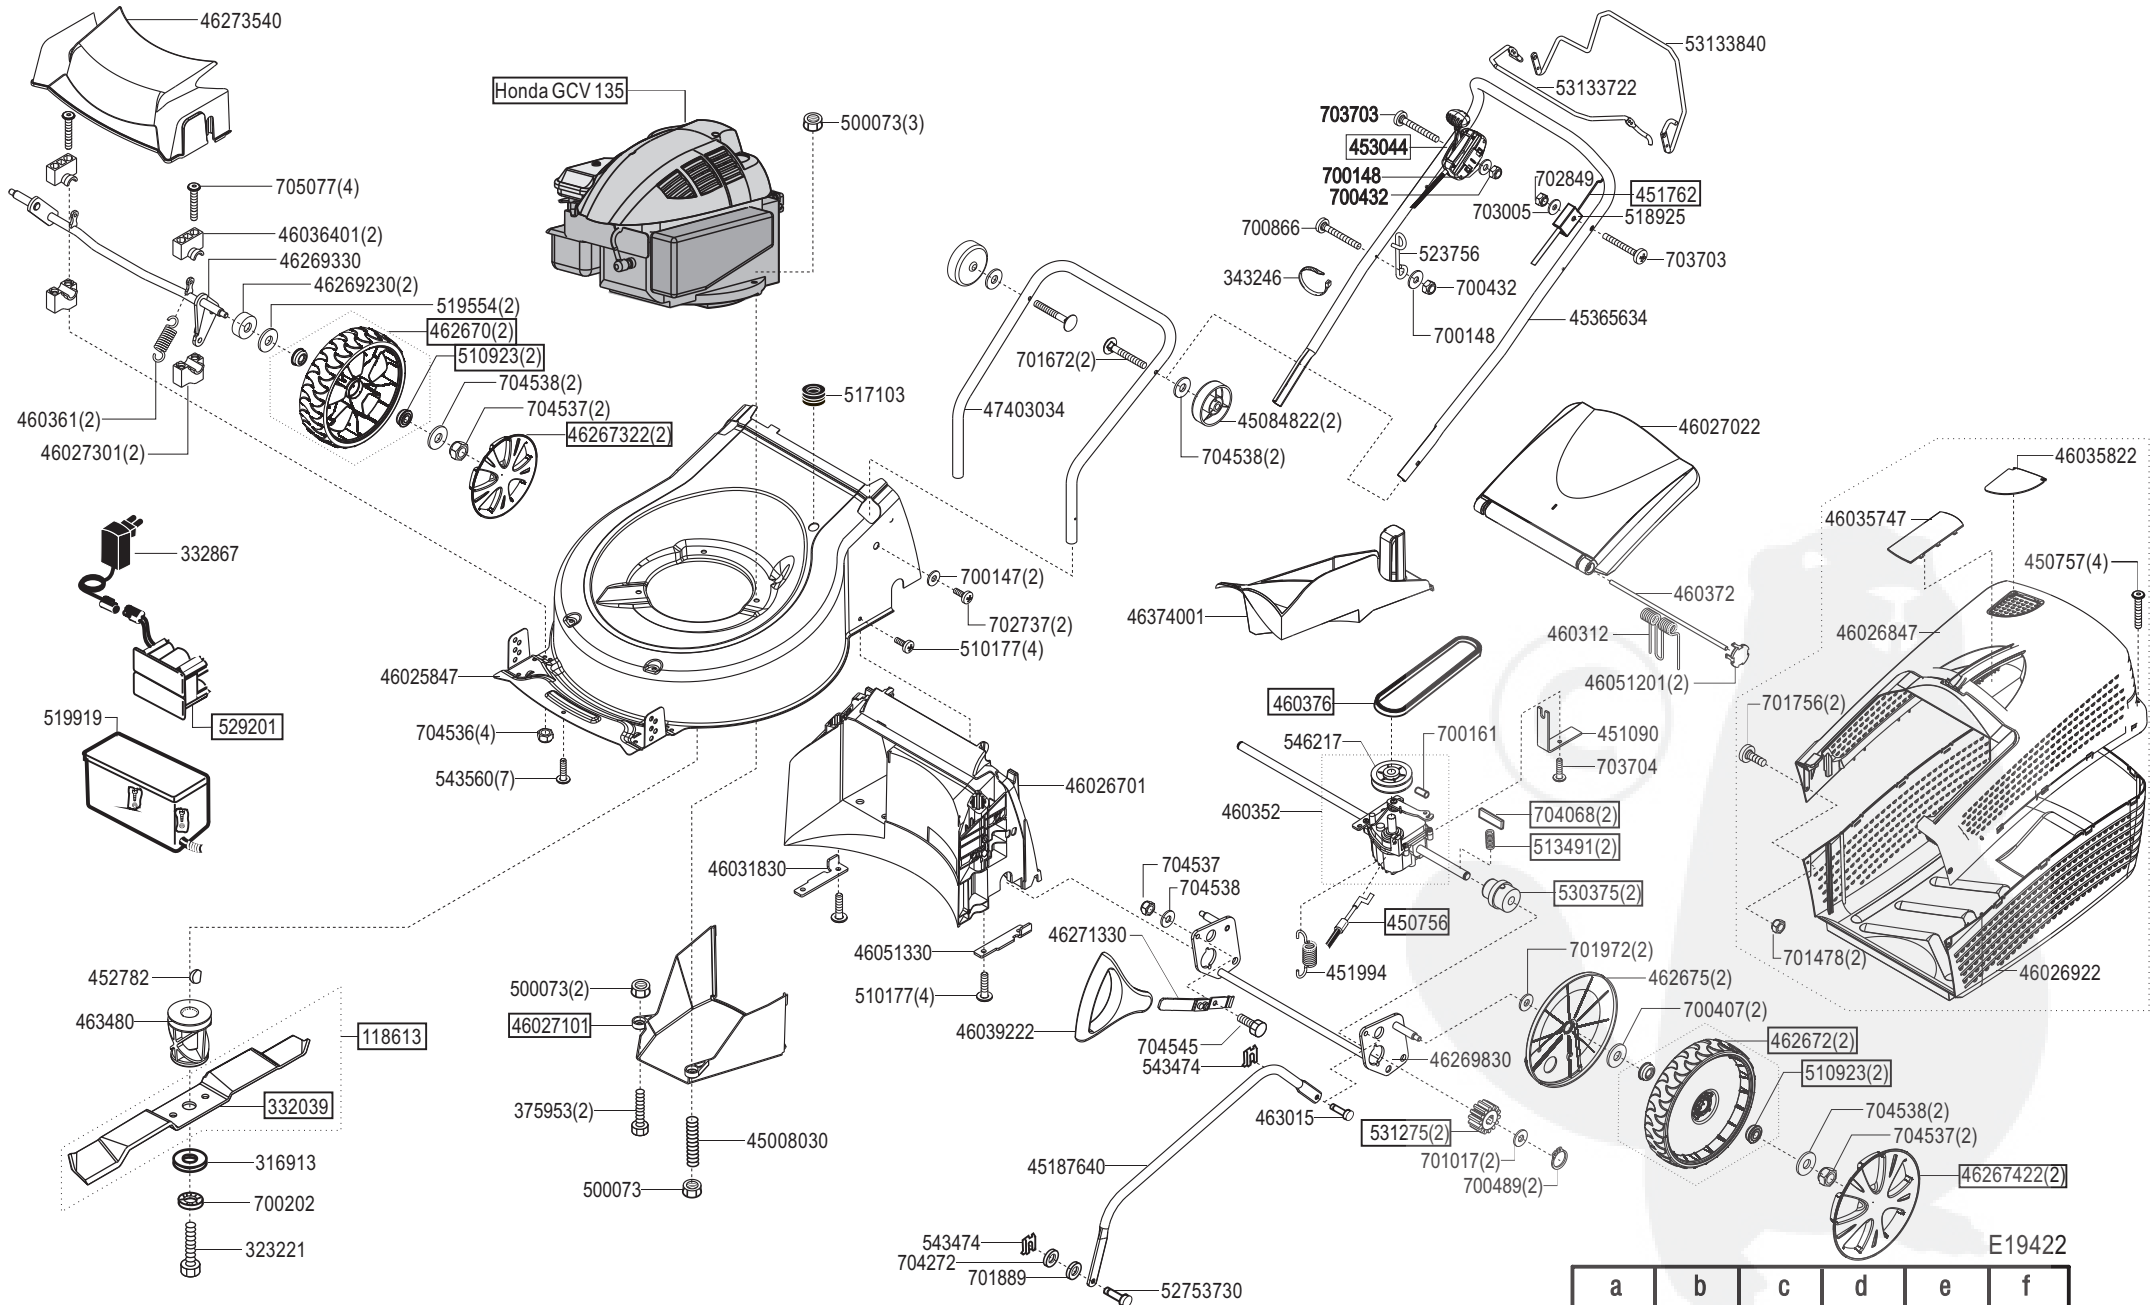

Steeline Plus 46 XL RH

Art. Nr.119422

E19422

a	b	c	d	e	f
---	---	---	---	---	---