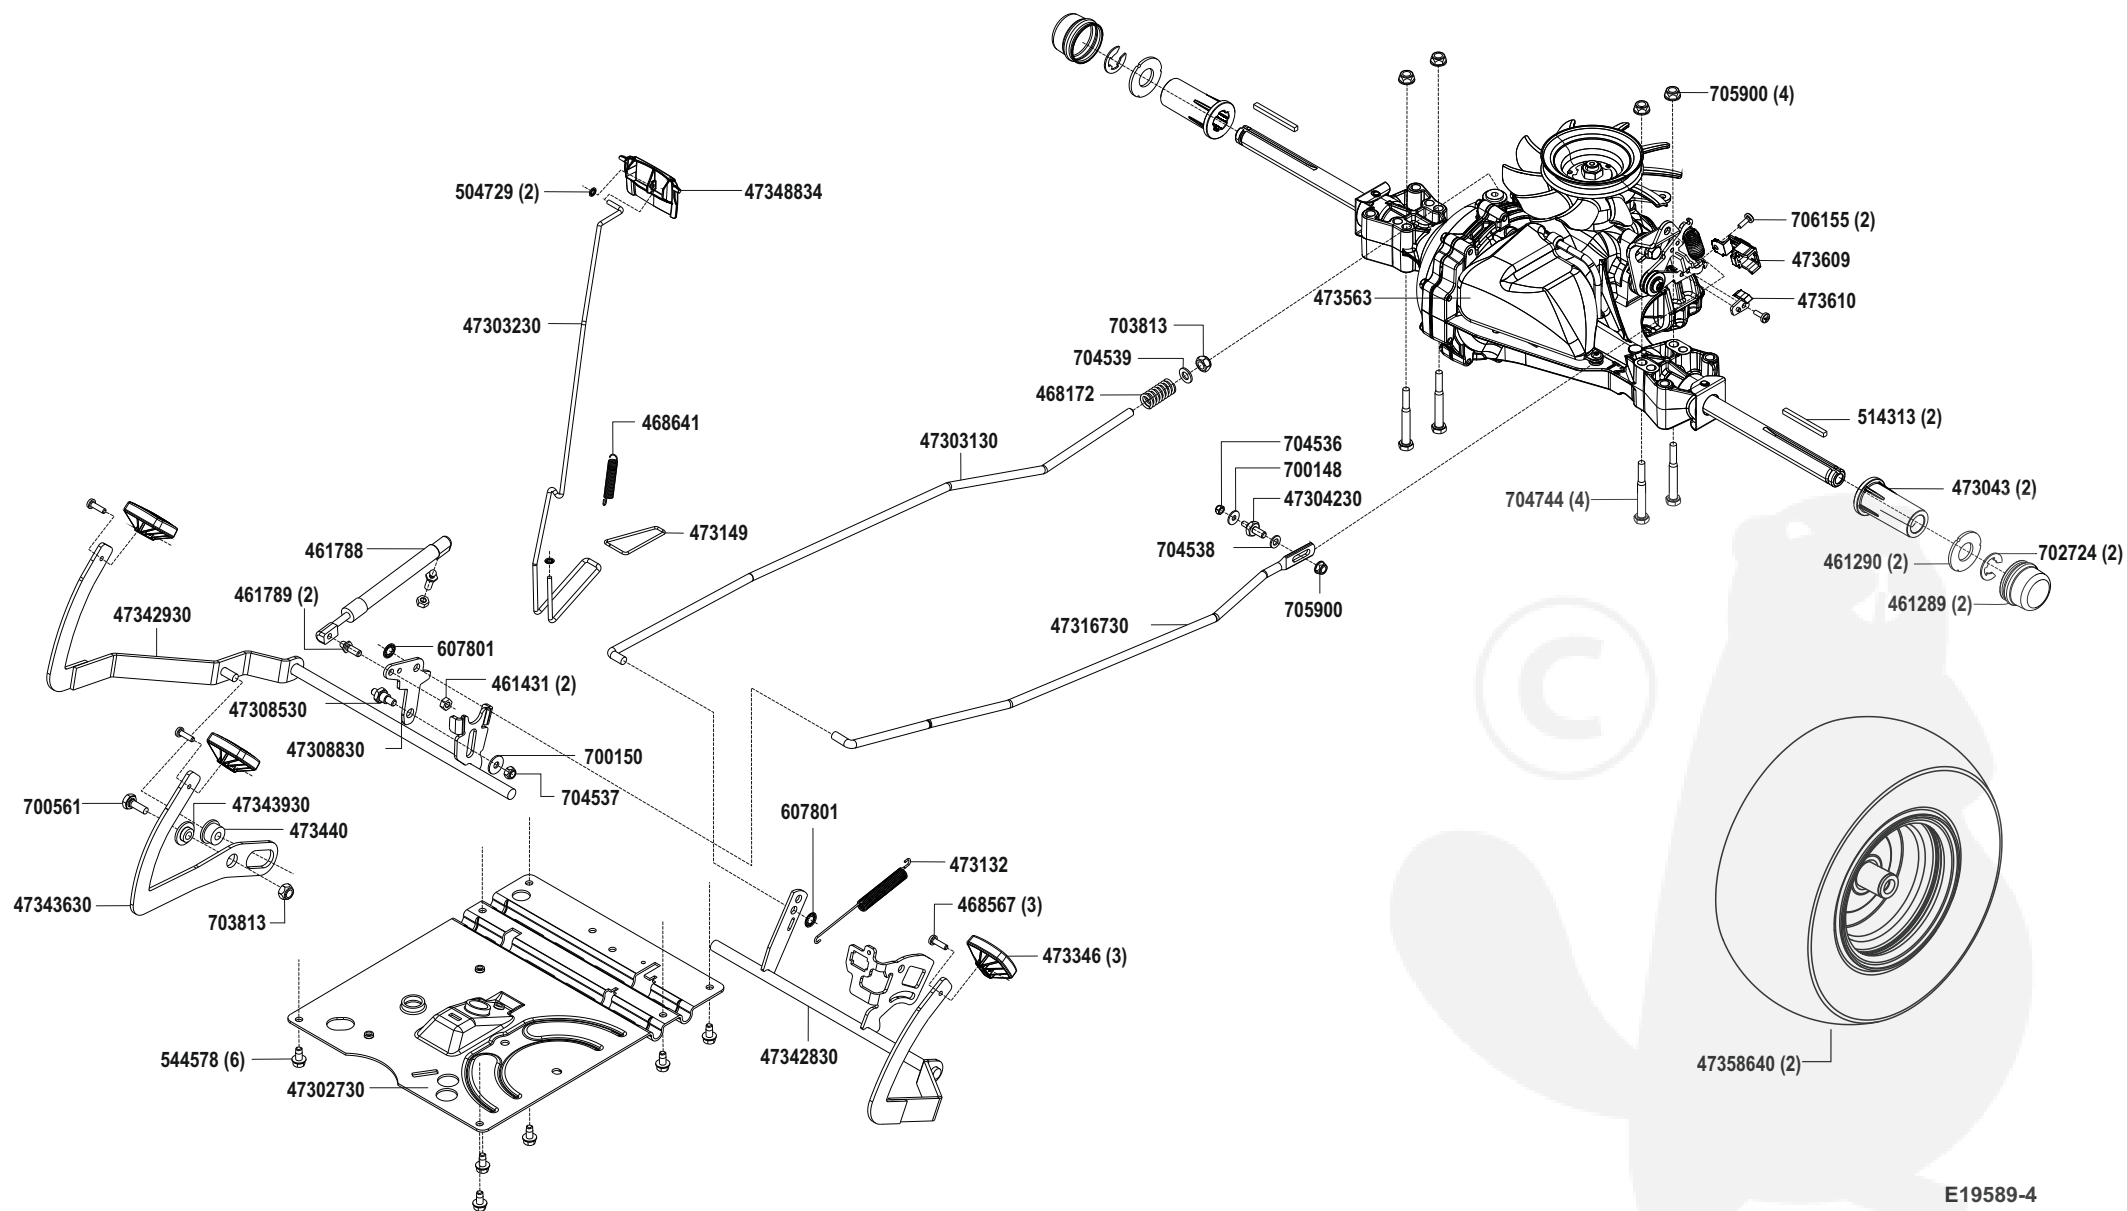

Crossover T 95 / 13 H

Art. 119589

E19589-1

a	b	c	d	e	f
---	---	---	---	---	---

Crossover T 95 / 13 H

Art. 119589

E19589-3

a	b	c	d	e	f
---	---	---	---	---	---

Crossover T 95 / 13 H

Art. 119589

E19589-4

a	b	c	d	e	f
---	---	---	---	---	---

Crossover T 95 / 13 H

Art. 119589

E19589-5

a	b	c	d	e	f
---	---	---	---	---	---

Crossover T 95 / 13 H

Art. 119589

E19589-6

a	b	c	d	e	f
---	---	---	---	---	---

Crossover T 95 / 13 H

Art. 119589

E19589-7

a	b	c	d	e	f
---	---	---	---	---	---

Crossover T 95 / 13 H

Art. 119589

473 618
Kabelbaum
Hauptstrang
Heckauswurf (A)

E19589-10

a	b	c	d	e	f
---	---	---	---	---	---

Crossover T 95 / 13 H

Art. 119589

E19589-11