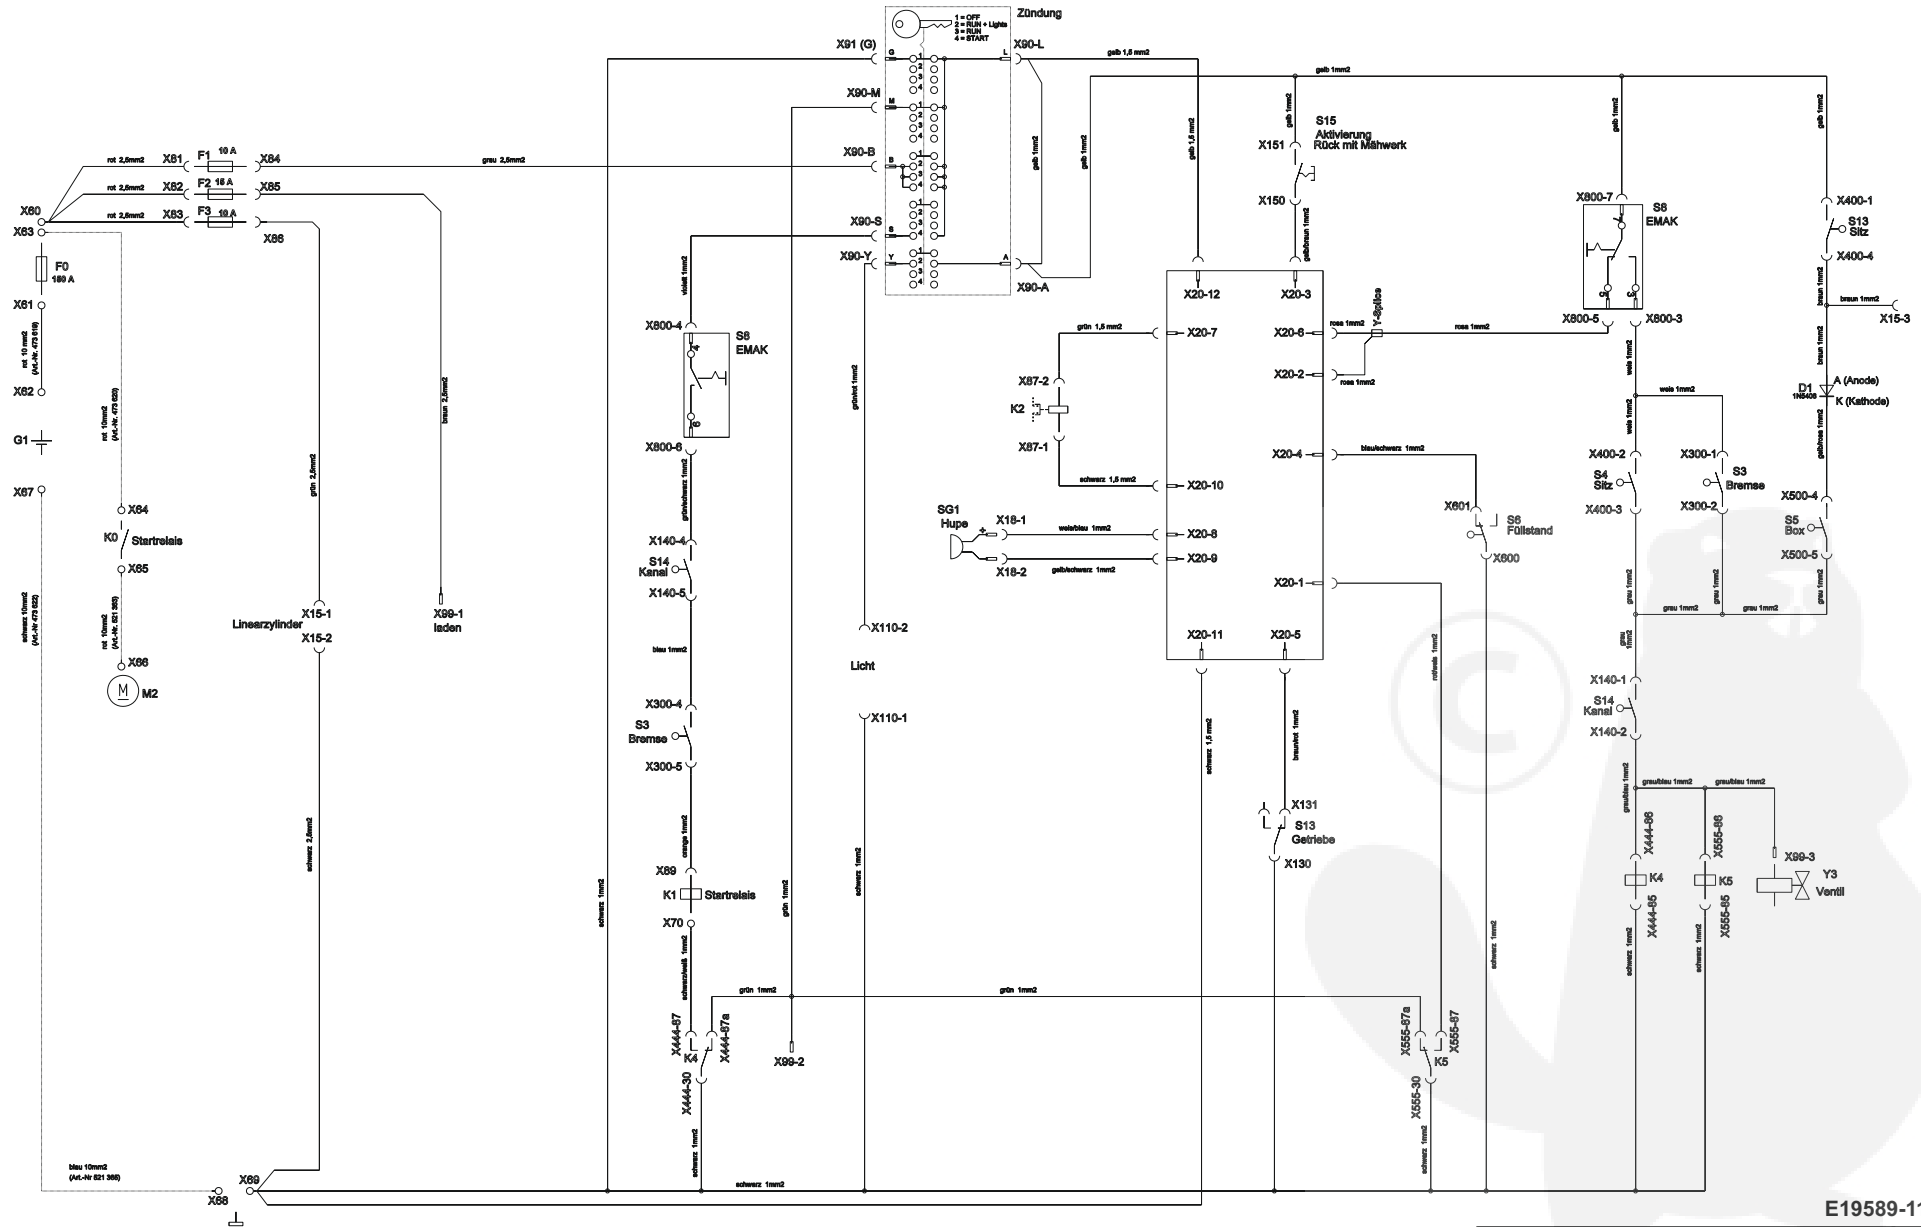

Crossover T 95 / 13 H

Art. 119589

E19589-1

a	b	c	d	e	f
---	---	---	---	---	---

Crossover T 95 / 13 H

Art. 119589

E19589-3

a	b	c	d	e	f
---	---	---	---	---	---

Crossover T 95 / 13 H

Art. 119589

E19589-6

a	b	c	d	e	f
---	---	---	---	---	---

Crossover T 95 / 13 H

Art. 119589

E19589-7

a	b	c	d	e	f
---	---	---	---	---	---

Crossover T 95 / 13 H

Art. 119589

E19589-8

a	b	c	d	e	f
---	---	---	---	---	---

Crossover T 95 / 13 H

Art. 119589

E19589-9

a	b	c	d	e	f
---	---	---	---	---	---

Crossover T 95 / 13 H

Art. 119589

473 618
Kabelbaum
Hauptstrang
Heckauswurf (A)

E19589-10

a	b	c	d	e	f
---	---	---	---	---	---

Crossover T 95 / 13 H

Art. 119589

E19589-11