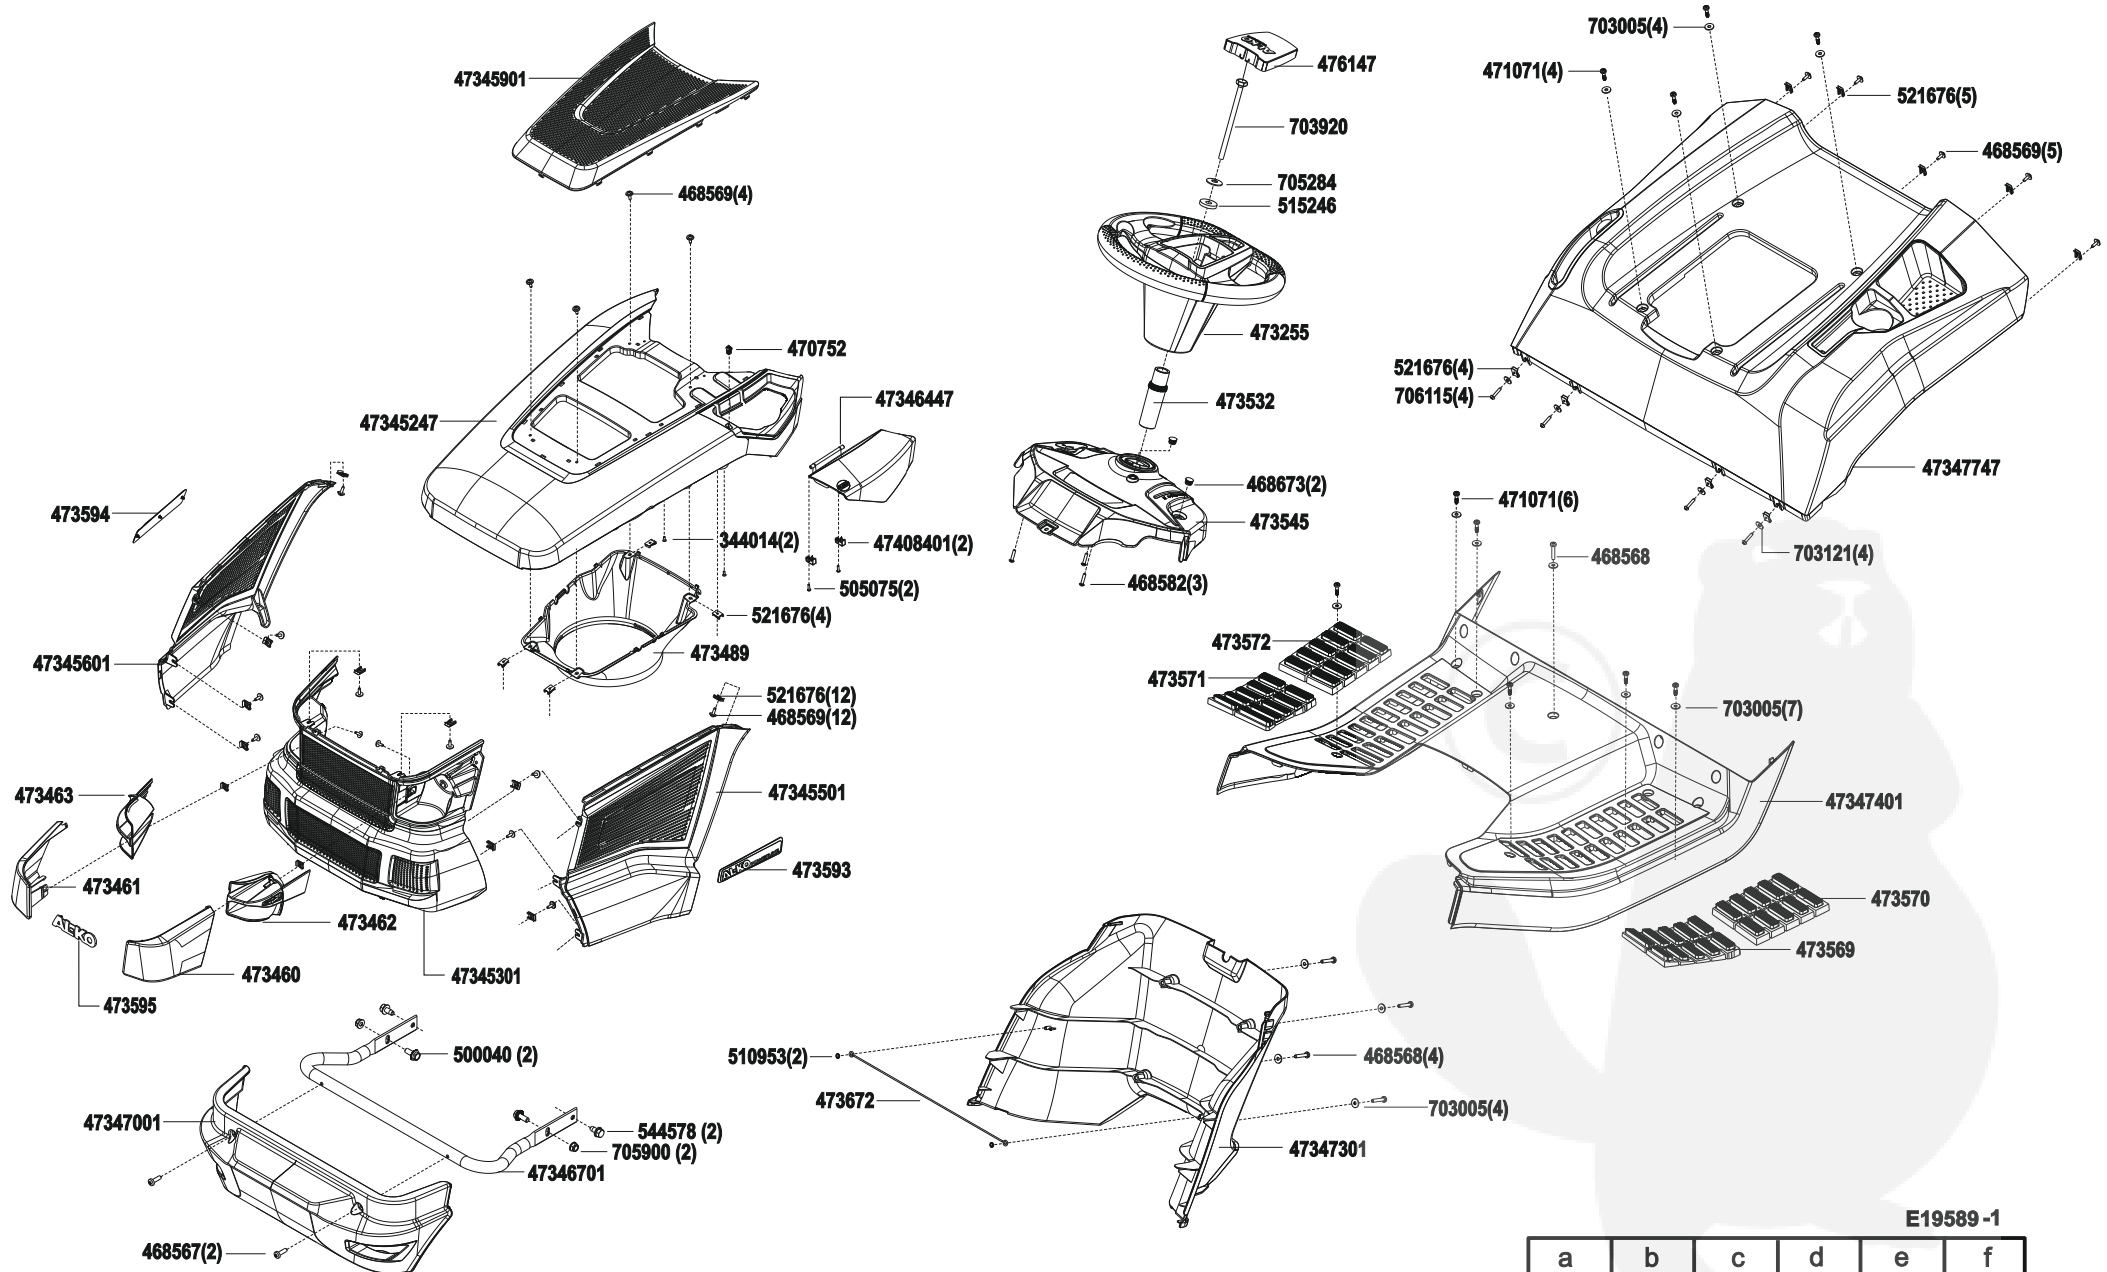

Crossover T 95 / 13 H

Art. 119589

E19589-1

a	b	c	d	e	f
---	---	---	---	---	---

Crossover T 95 / 13 H

Art. 119589

E19589-3

a	b	c	d	e	f
---	---	---	---	---	---

Crossover T 95 / 13 H

Art. 119589

E19589-4

a	b	c	d	e	f
---	---	---	---	---	---

Crossover T 95 / 13 H

Art. 119589

E19589-5

a	b	c	d	e	f
---	---	---	---	---	---

Crossover T 95 / 13 H

Art. 119589

E19589-6

a	b	c	d	e	f
---	---	---	---	---	---

Crossover T 95 / 13 H

Art. 119589

E19589-7

a	b	c	d	e	f
---	---	---	---	---	---

Crossover T 95 / 13 H

Art. 119589

473 618
Kabelbaum
Hauptstrang
Heckauswurf (A)

E19589-10

a	b	c	d	e	f
---	---	---	---	---	---

Crossover T 95 / 13 H

Art. 119589

E19589-11