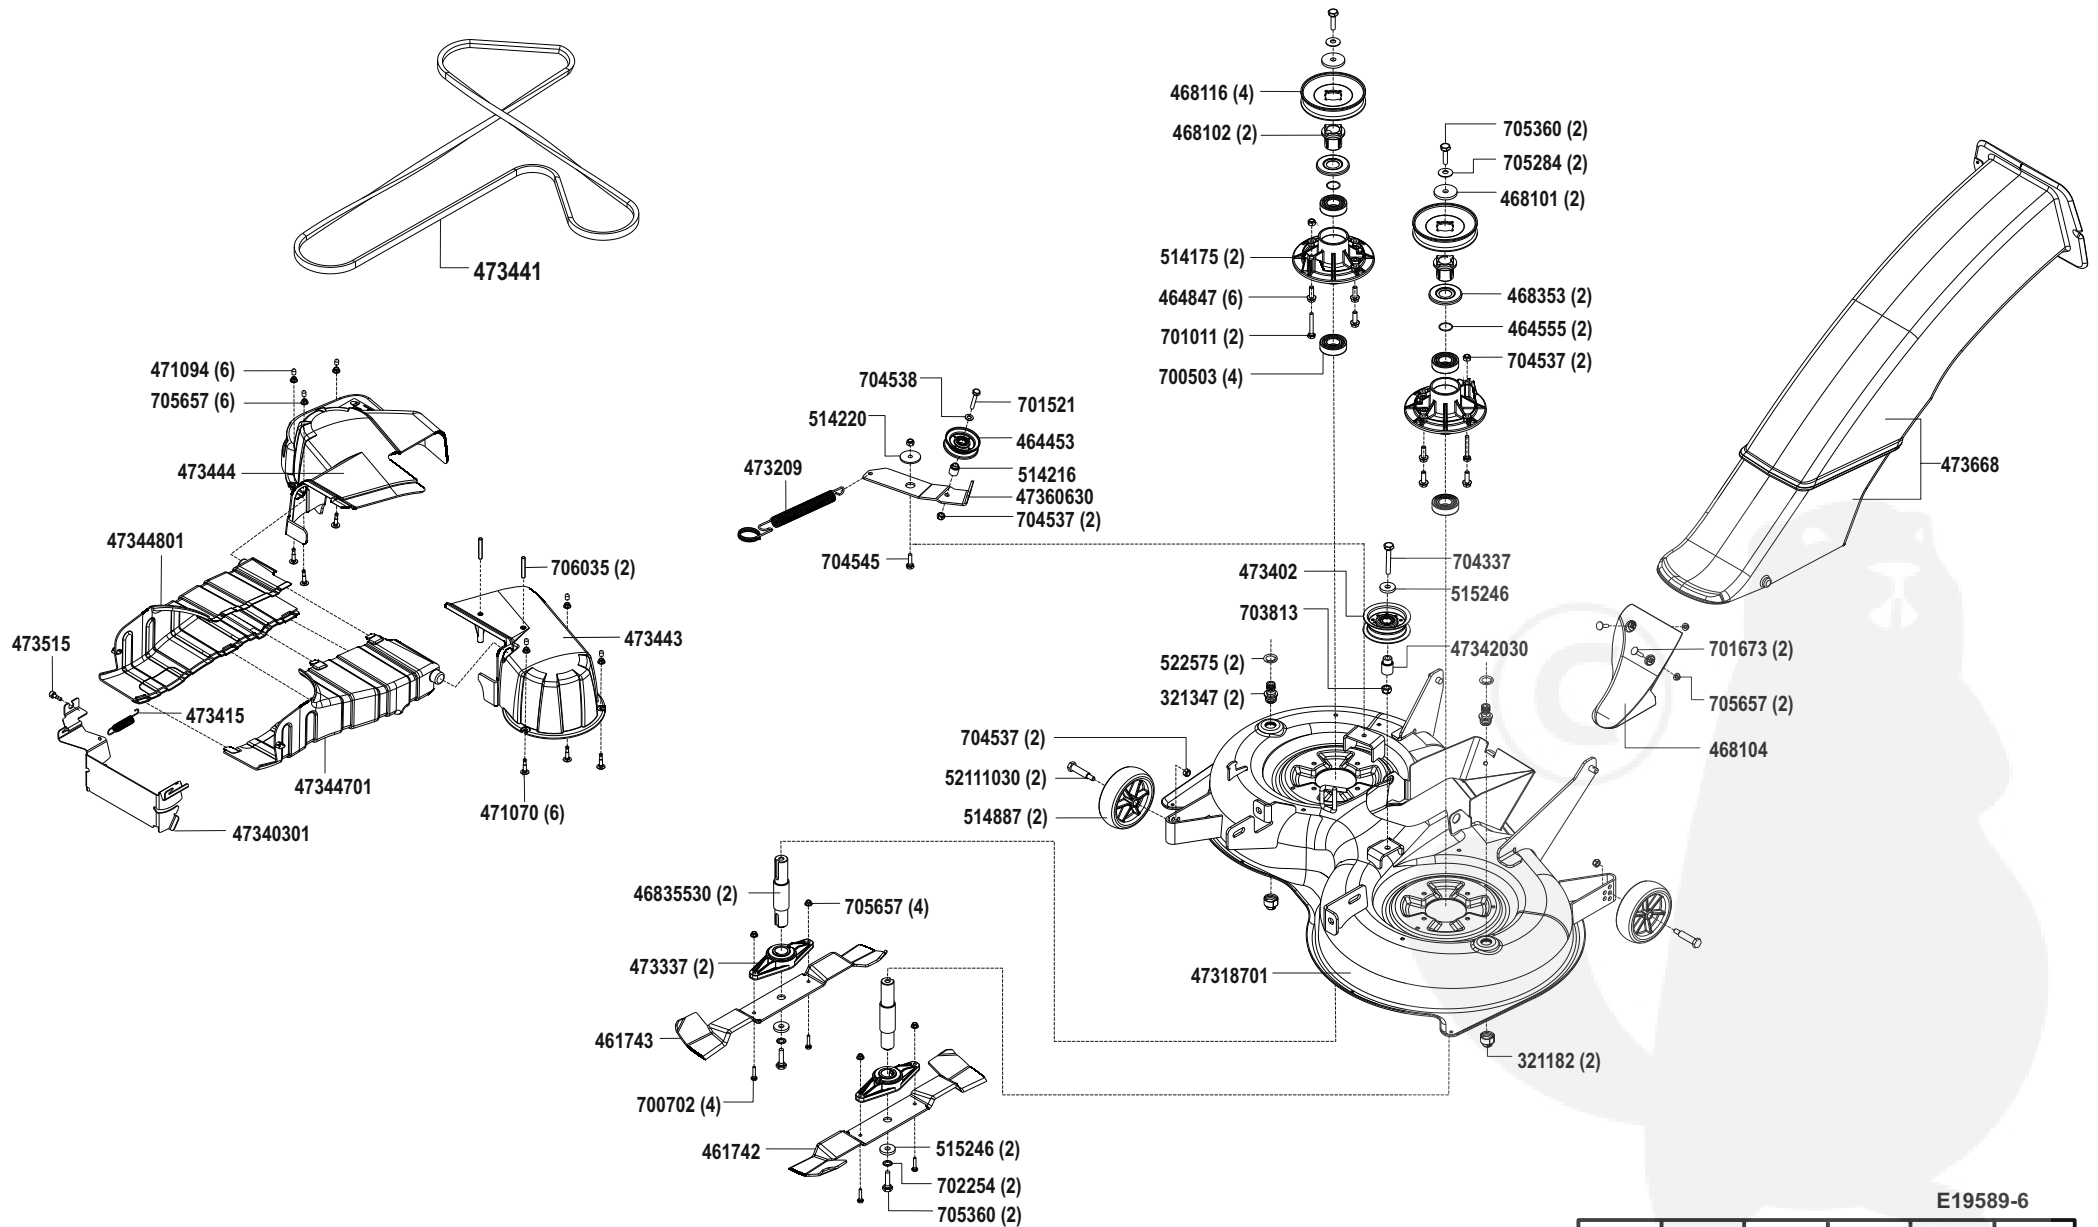

Crossover T 95 / 13 H

Art. 119589

E19589-4

a	b	c	d	e	f
---	---	---	---	---	---

Crossover T 95 / 13 H

Art. 119589

E19589-5

a	b	c	d	e	f
---	---	---	---	---	---

Crossover T 95 / 13 H

Art. 119589

E19589-6

a	b	c	d	e	f
---	---	---	---	---	---

Crossover T 95 / 13 H

Art. 119589

E19589-7

a	b	c	d	e	f
---	---	---	---	---	---

Crossover T 95 / 13 H

Art. 119589

E19589-8

a	b	c	d	e	f
---	---	---	---	---	---

Crossover T 95 / 13 H

Art. 119589

E19589-9

a	b	c	d	e	f
---	---	---	---	---	---

Crossover T 95 / 13 H

Art. 119589

473 618
Kabelbaum
Hauptstrang
Heckauswurf (A)

E19589-10

a	b	c	d	e	f
---	---	---	---	---	---

Crossover T 95 / 13 H

Art. 119589

E19589-11