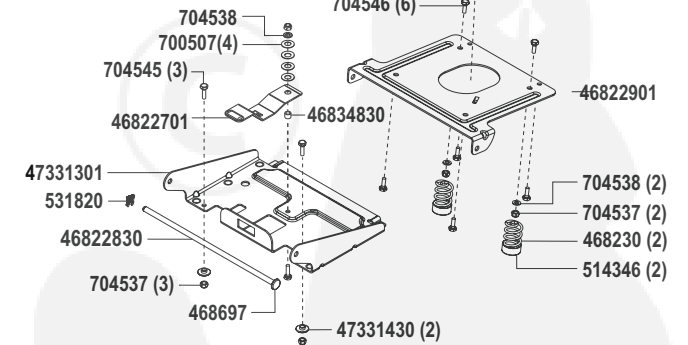

Crossover T 95 / 13 H

Art. 119589

E19589-6

a	b	c	d	e	f
---	---	---	---	---	---

Crossover T 95 / 13 H

Art. 119589

E19589-7

a	b	c	d	e	f
---	---	---	---	---	---

Crossover T 95 / 13 H

Art. 119589

473 618
Kabelbaum
Hauptstrang
Heckauswurf (A)

E19589-10

a	b	c	d	e	f
---	---	---	---	---	---

Crossover T 95 / 13 H

Art. 119589

E19589-11