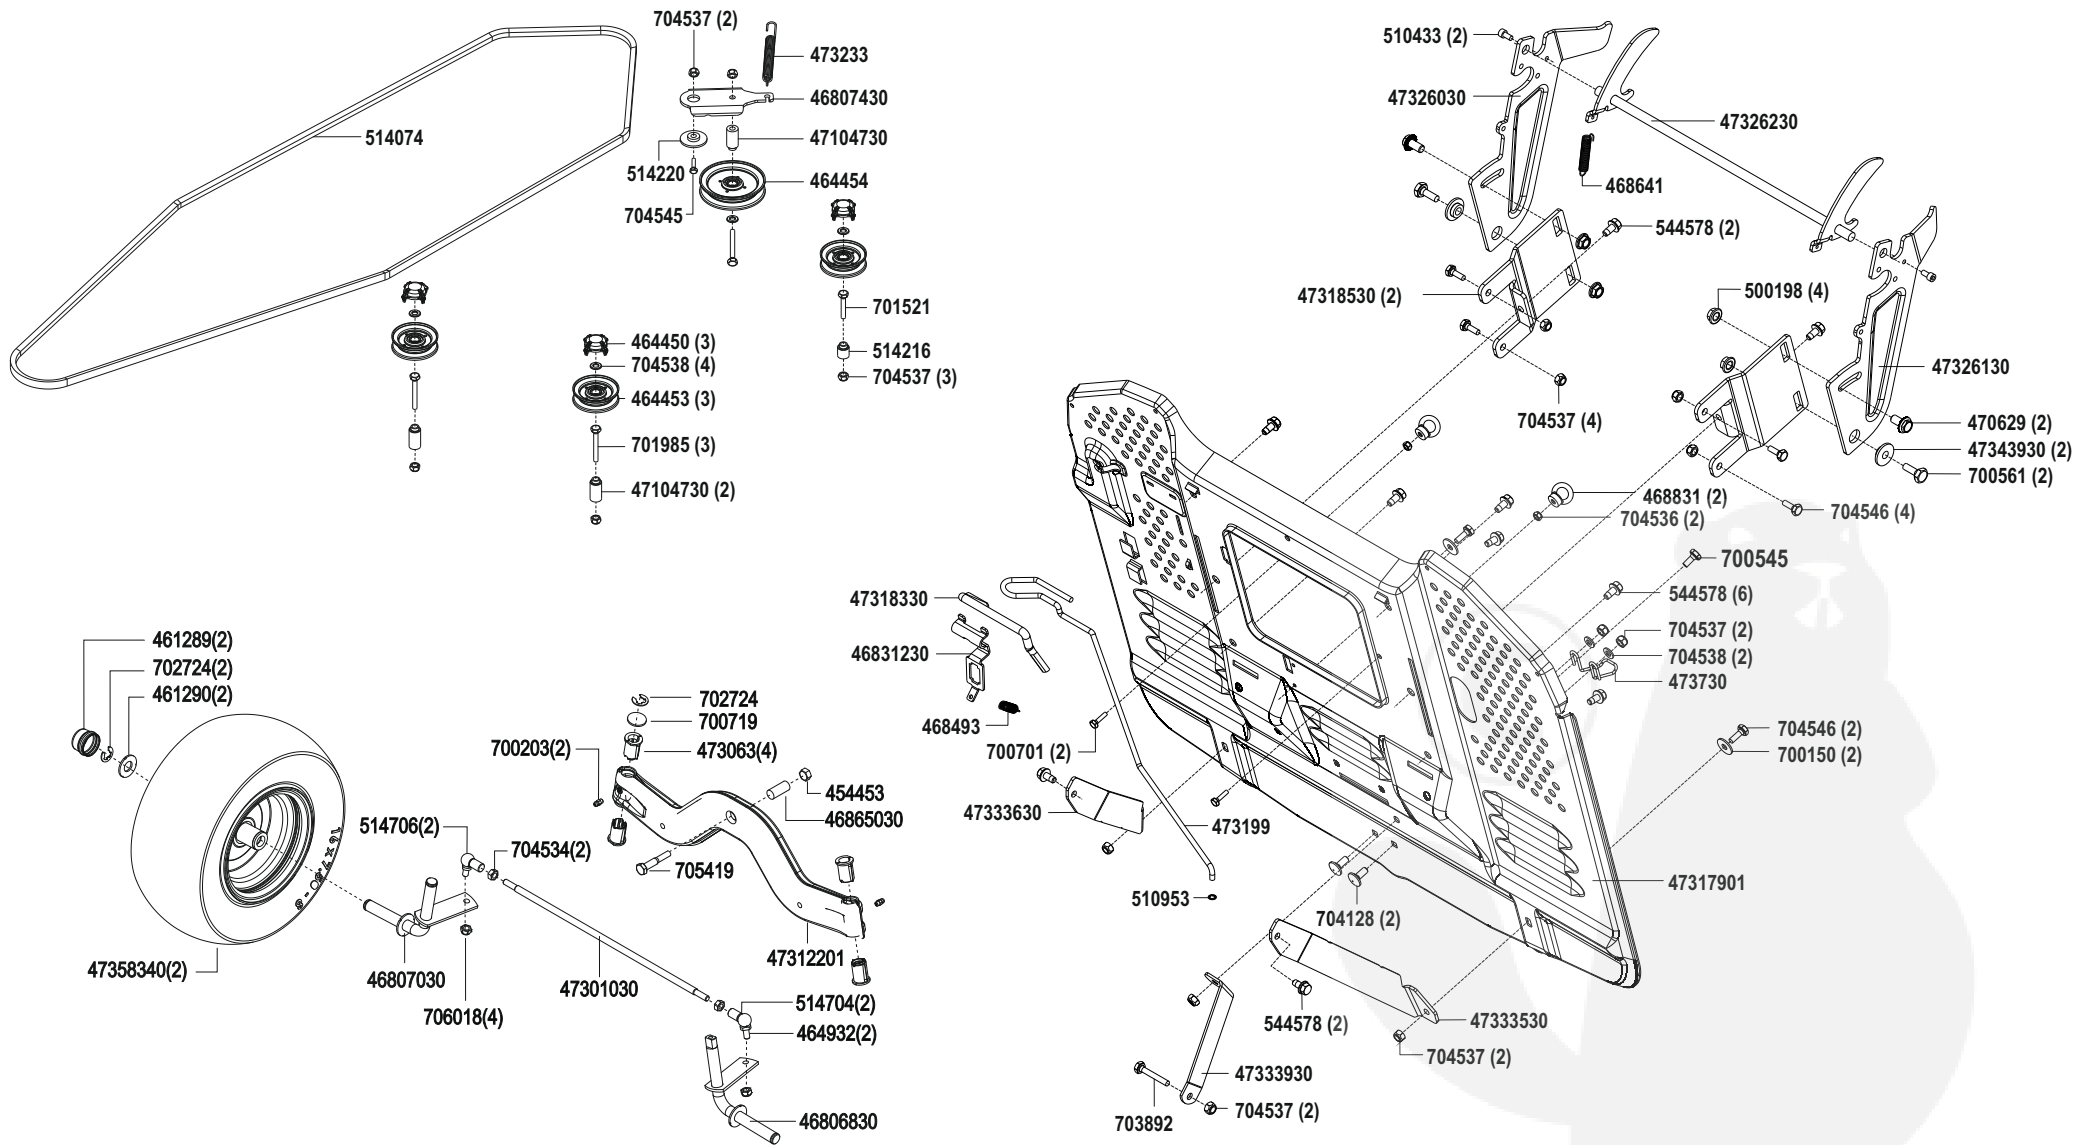

Crossover T 95 / 13 H

Art. 119589

E19589-1

a	b	c	d	e	f
---	---	---	---	---	---

Crossover T 95 / 13 H

Art. 119589

E19589-3

a	b	c	d	e	f
---	---	---	---	---	---

Crossover T 95 / 13 H

Art. 119589

E19589-4

a	b	c	d	e	f
---	---	---	---	---	---

Crossover T 95 / 13 H

Art. 119589

E19589-5

a	b	c	d	e	f
---	---	---	---	---	---

Crossover T 95 / 13 H

Art. 119589

E19589-6

a	b	c	d	e	f
---	---	---	---	---	---

Crossover T 95 / 13 H

Art. 119589

E19589-7

a	b	c	d	e	f
---	---	---	---	---	---

Crossover T 95 / 13 H

Art. 119589

473 618
Kabelbaum
Hauptstrang
Heckauswurf (A)

E19589-10

a	b	c	d	e	f
---	---	---	---	---	---

Crossover T 95 / 13 H

Art. 119589

E19589-11