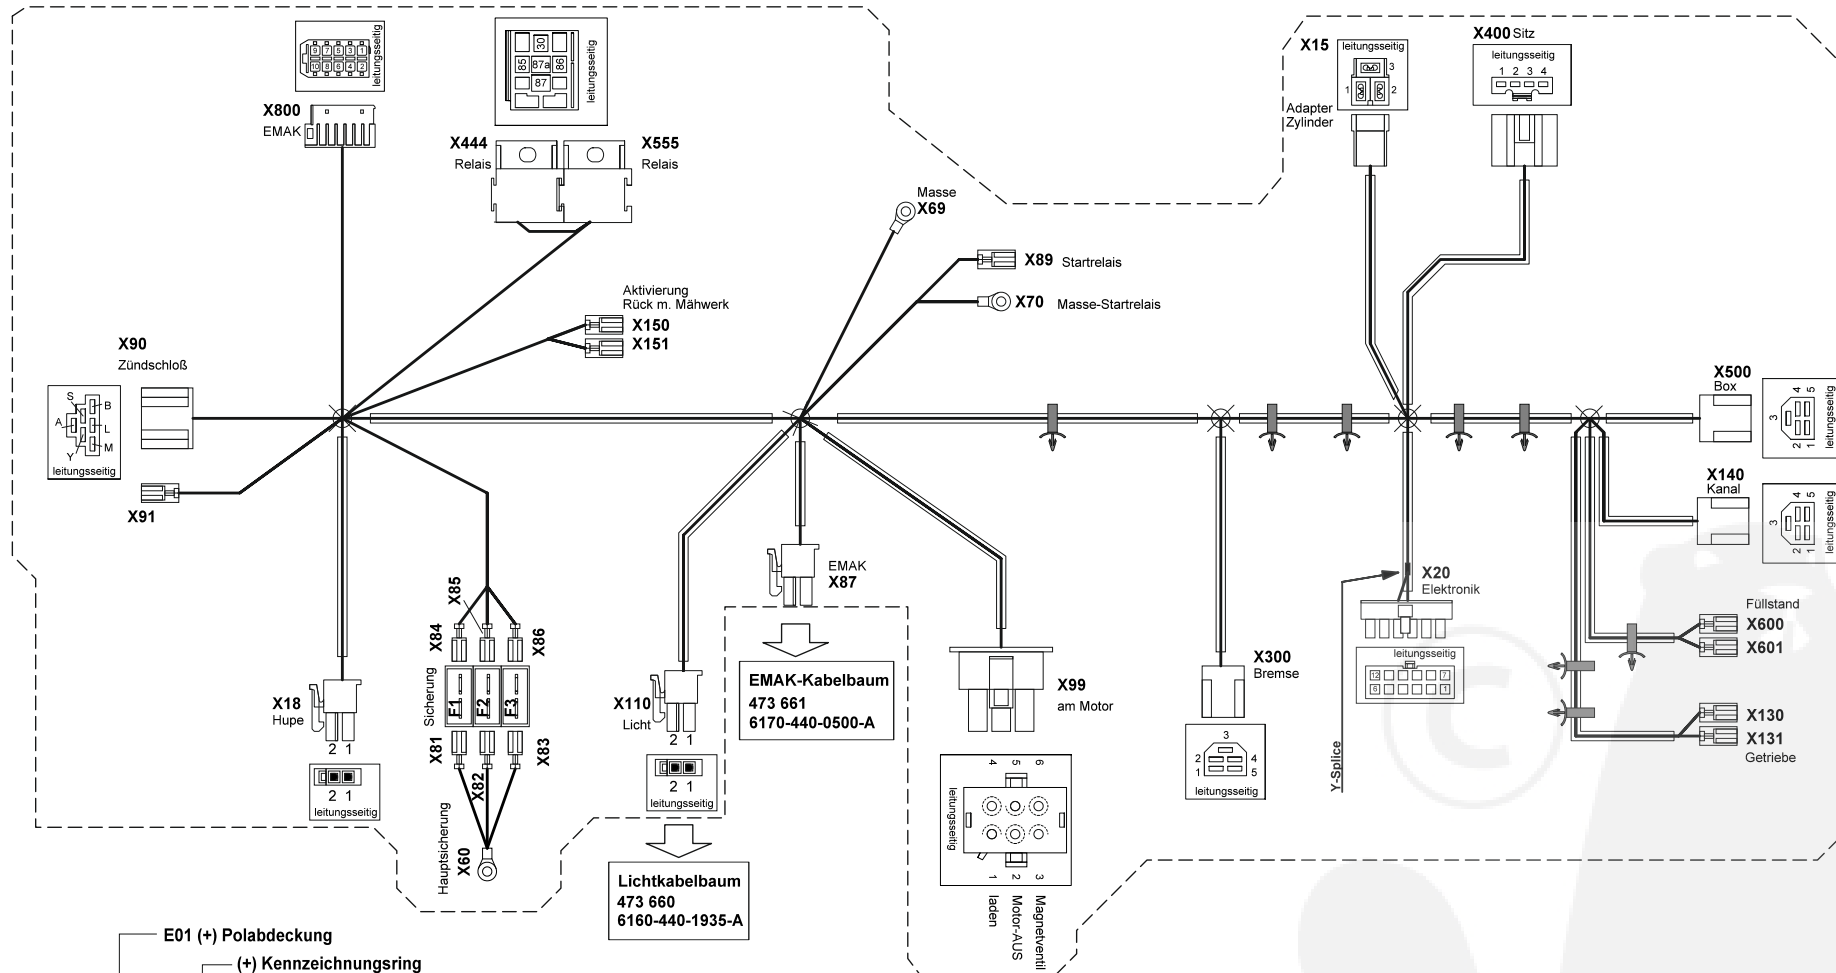

Crossover T 95 / 13 H

Art. 119589

E19589-8

a	b	c	d	e	f
---	---	---	---	---	---

Crossover T 95 / 13 H

Art. 119589

E19589-9

a	b	c	d	e	f
---	---	---	---	---	---

Crossover T 95 / 13 H

Art. 119589

473 618
Kabelbaum
Hauptstrang
Heckauswurf (A)

E19589-10

a	b	c	d	e	f
---	---	---	---	---	---

Crossover T 95 / 13 H

Art. 119589

E19589-11