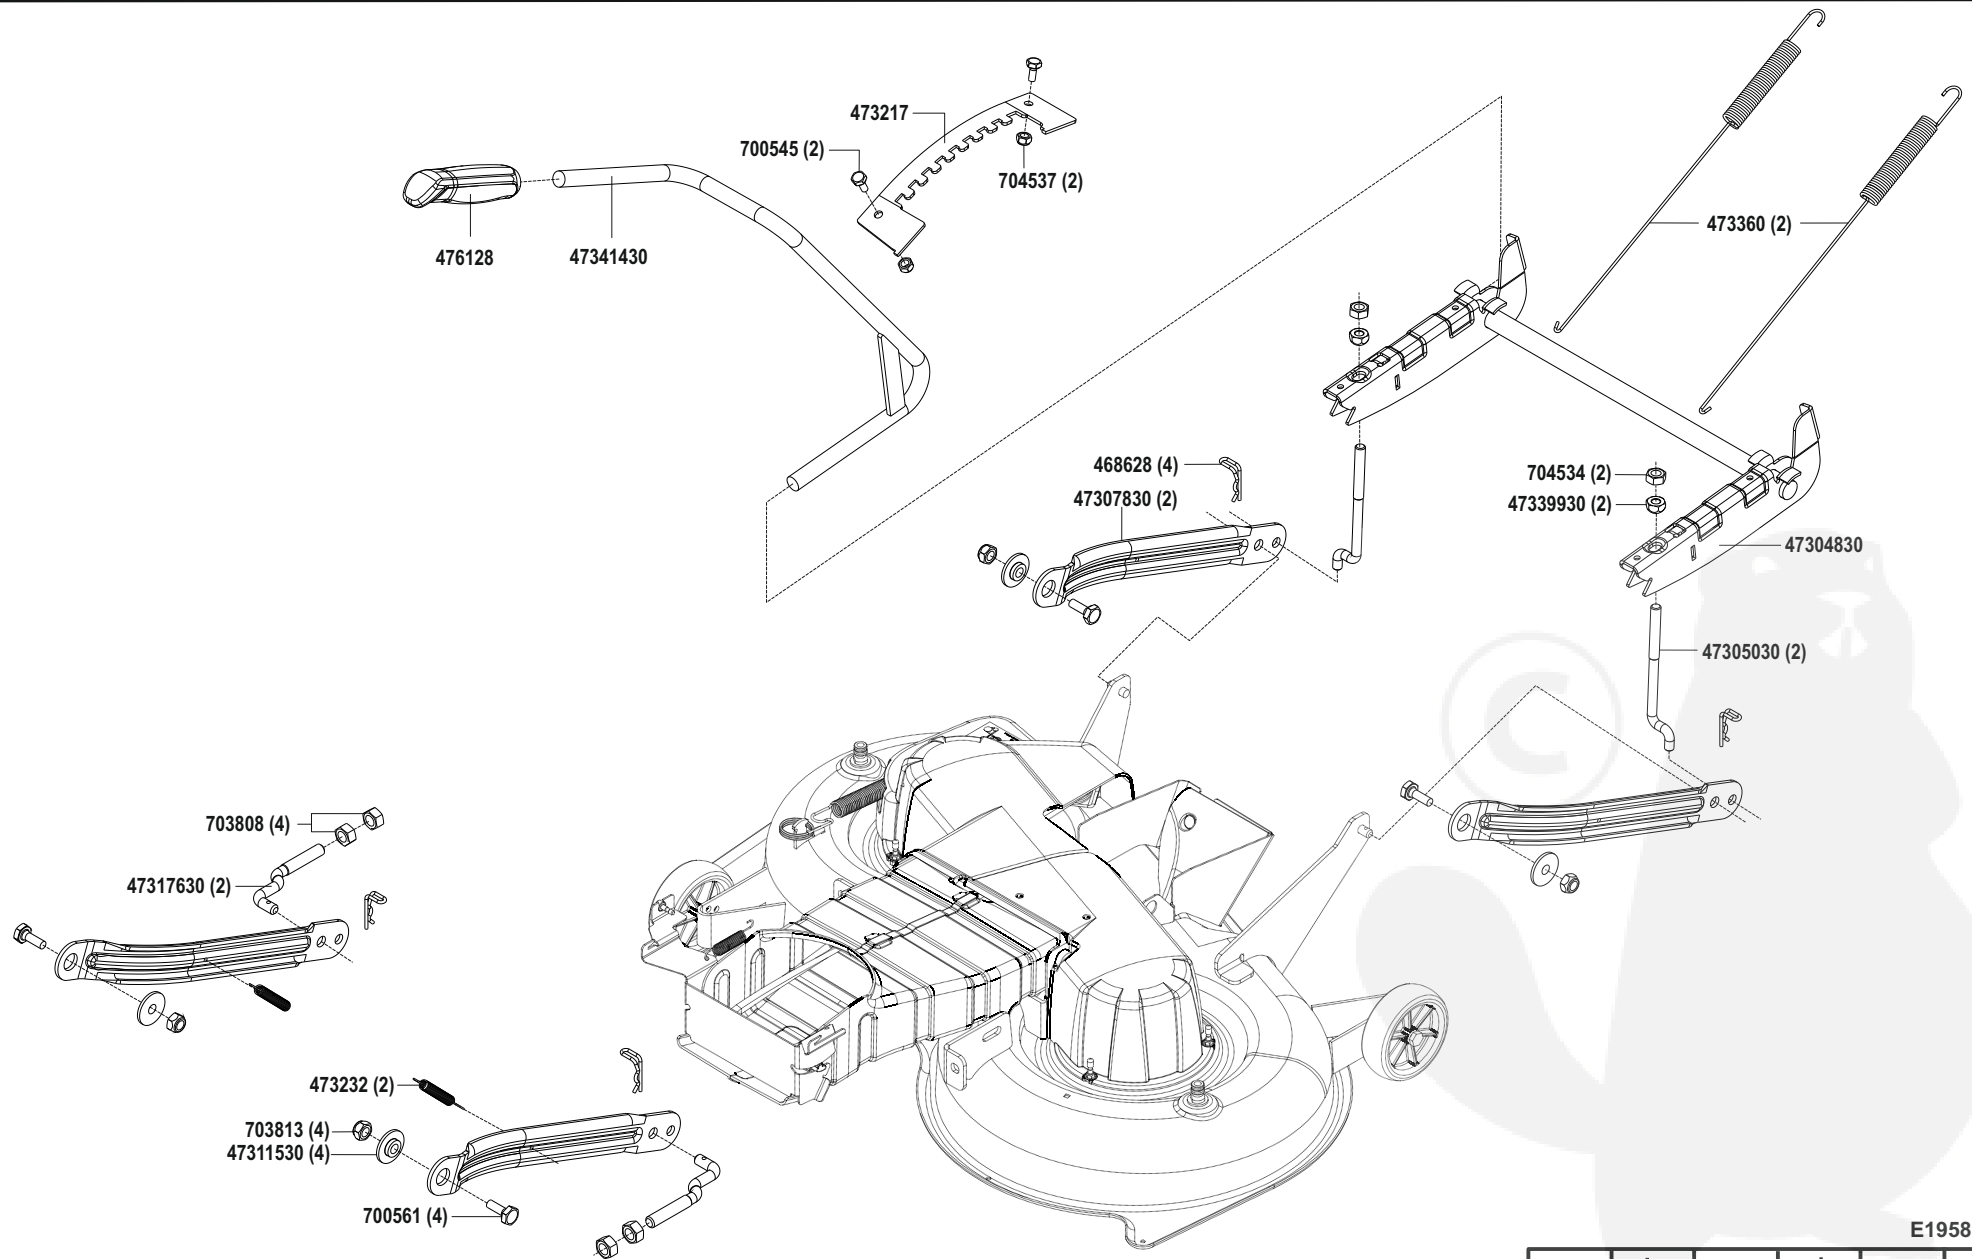

Crossover T 95 / 13 H

Art. 119589

E19589-4

a	b	c	d	e	f
---	---	---	---	---	---

Crossover T 95 / 13 H

Art. 119589

E19589-5

a	b	c	d	e	f
---	---	---	---	---	---

Crossover T 95 / 13 H

Art. 119589

E19589-6

a	b	c	d	e	f
---	---	---	---	---	---

Crossover T 95 / 13 H

Art. 119589

E19589-7

a	b	c	d	e	f
---	---	---	---	---	---

Crossover T 95 / 13 H

Art. 119589

E19589-8

a	b	c	d	e	f
---	---	---	---	---	---

Crossover T 95 / 13 H

Art. 119589

E19589-9

a	b	c	d	e	f
---	---	---	---	---	---

Crossover T 95 / 13 H

Art. 119589

473 618
Kabelbaum
Hauptstrang
Heckauswurf (A)

E19589-10

a	b	c	d	e	f
---	---	---	---	---	---

Crossover T 95 / 13 H

Art. 119589

E19589-11