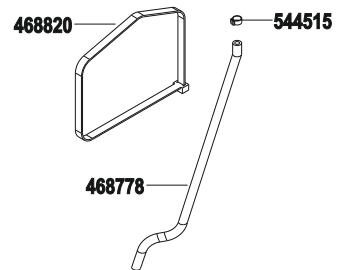

Crossover T 95 / 13 H

Art. 119589

E19589-6

a	b	c	d	e	f
---	---	---	---	---	---

Crossover T 95 / 13 H

Art. 119589

E19589-7

a	b	c	d	e	f
---	---	---	---	---	---

Crossover T 95 / 13 H

Art. 119589

473 618
Kabelbaum
Hauptstrang
Heckauswurf (A)

E19589-10

a	b	c	d	e	f
---	---	---	---	---	---

Crossover T 95 / 13 H

Art. 119589

E19589-11