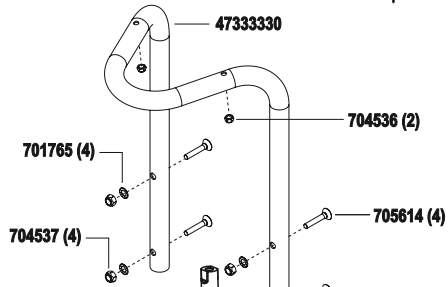

Crossover T 95 / 13 H

Art. 119589

E19589-6

a	b	c	d	e	f
---	---	---	---	---	---

Crossover T 95 / 13 H

Art. 119589

E19589-7

a	b	c	d	e	f
---	---	---	---	---	---

Crossover T 95 / 13 H

Art. 119589

473 618
Kabelbaum
Hauptstrang
Heckauswurf (A)

E19589-10

a	b	c	d	e	f
---	---	---	---	---	---

Crossover T 95 / 13 H

Art. 119589

E19589-11