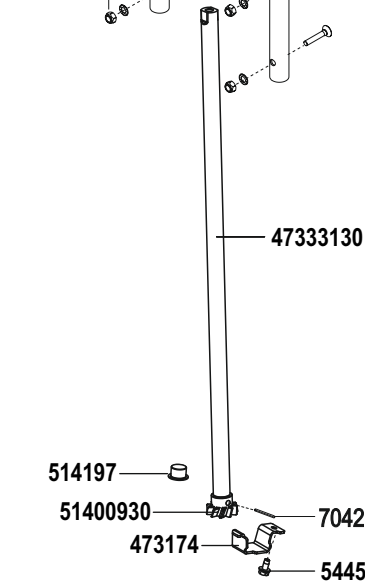

Crossover T 95 / 13 H

Art. 119589

E19589-4

a	b	c	d	e	f
---	---	---	---	---	---

Crossover T 95 / 13 H

Art. 119589

E19589-5

a	b	c	d	e	f
---	---	---	---	---	---

Crossover T 95 / 13 H

Art. 119589

E19589-6

a	b	c	d	e	f
---	---	---	---	---	---

Crossover T 95 / 13 H

Art. 119589

E19589-7

a	b	c	d	e	f
---	---	---	---	---	---

Crossover T 95 / 13 H

Art. 119589

E19589-8

a	b	c	d	e	f
---	---	---	---	---	---

Crossover T 95 / 13 H

Art. 119589

E19589-9

a	b	c	d	e	f
---	---	---	---	---	---

Crossover T 95 / 13 H

Art. 119589

473 618
Kabelbaum
Hauptstrang
Heckauswurf (A)

E19589-10

a	b	c	d	e	f
---	---	---	---	---	---

Crossover T 95 / 13 H

Art. 119589

E19589-11