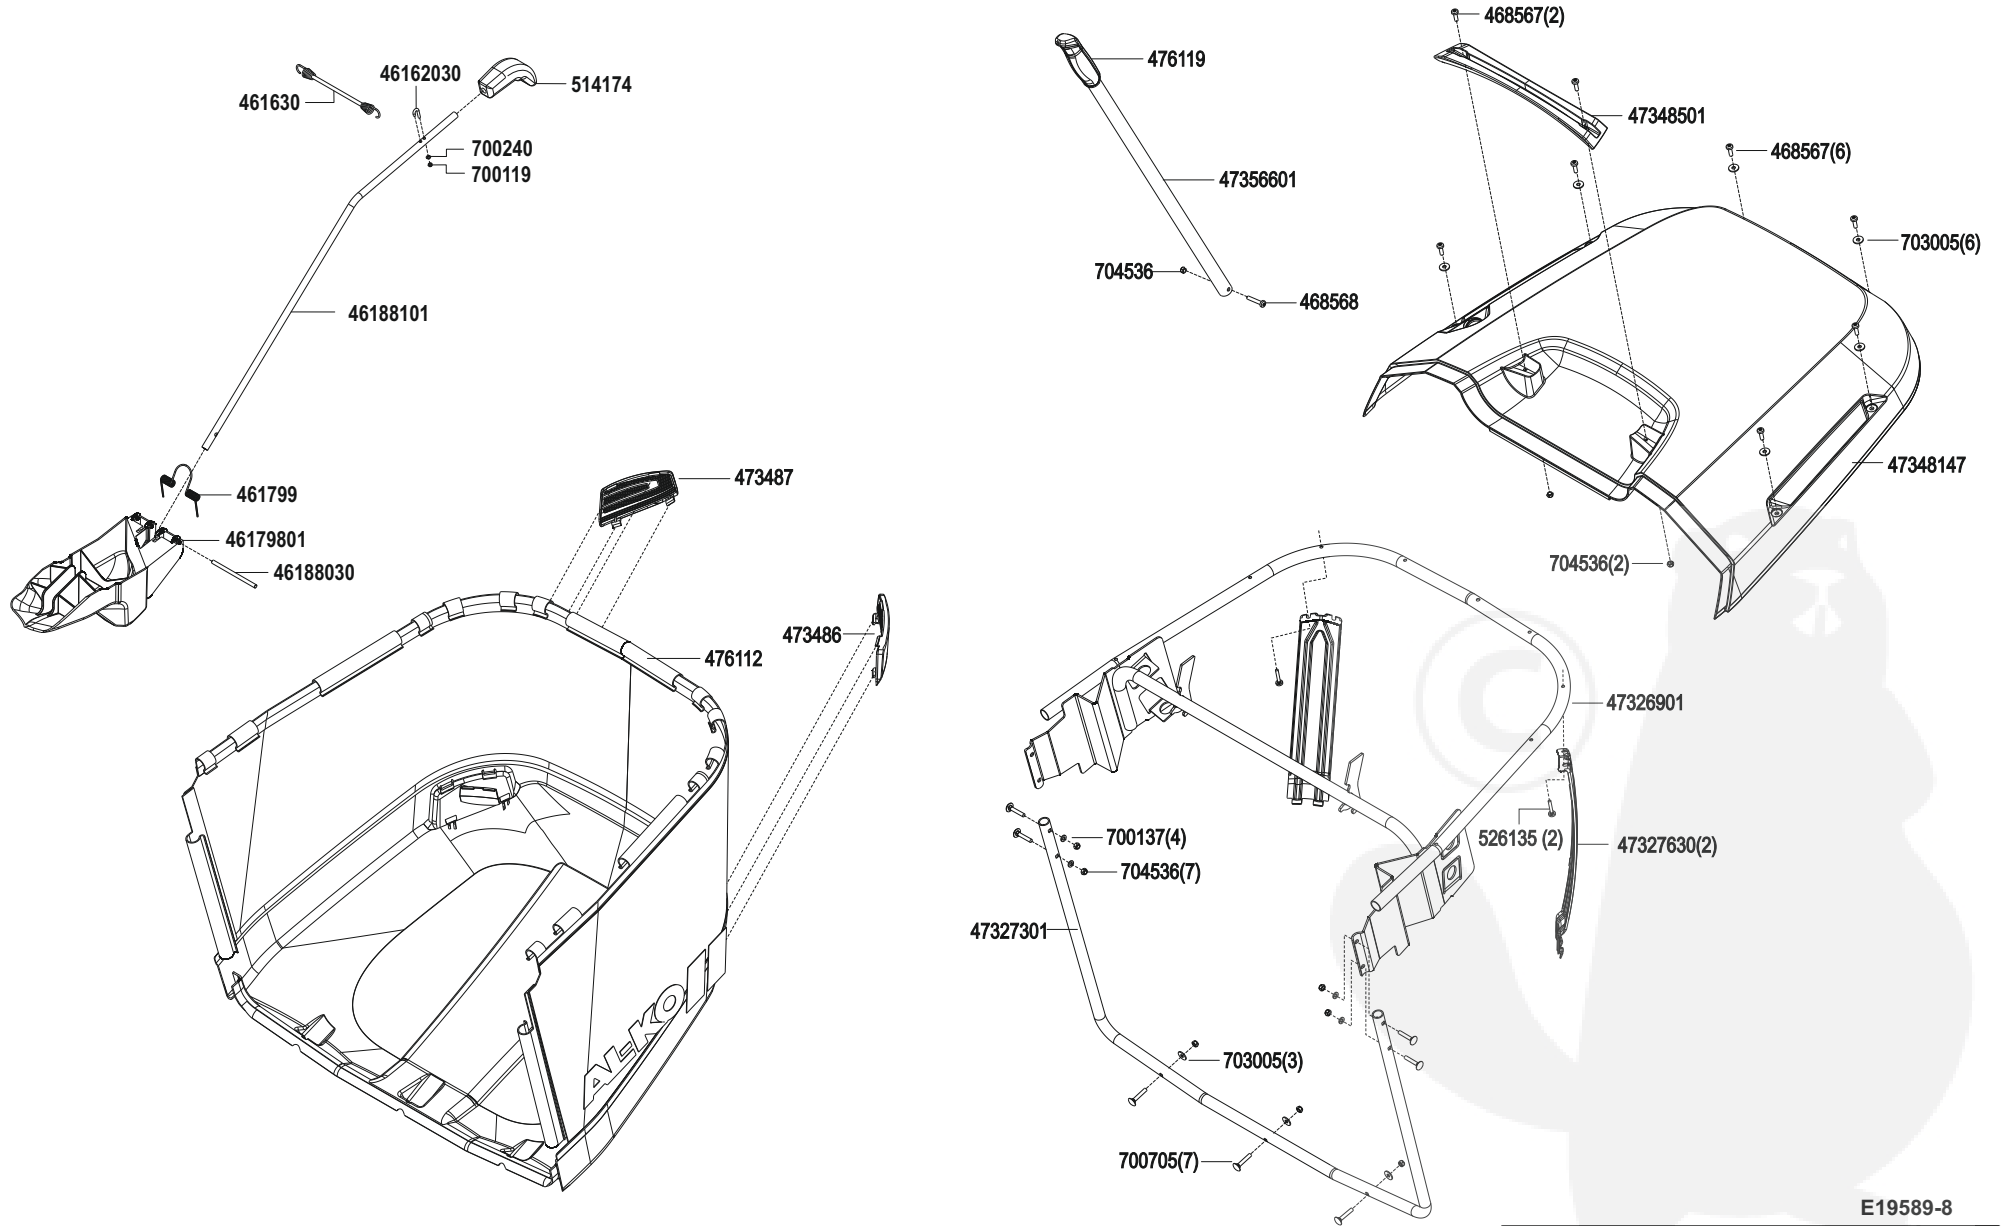

Crossover T 95 / 13 H

Art. 119589

E19589-6

a	b	c	d	e	f
---	---	---	---	---	---

Crossover T 95 / 13 H

Art. 119589

E19589-7

a	b	c	d	e	f
---	---	---	---	---	---

Crossover T 95 / 13 H

Art. 119589

E19589-8

a	b	c	d	e	f
---	---	---	---	---	---

Crossover T 95 / 13 H

Art. 119589

E19589-9

a	b	c	d	e	f
---	---	---	---	---	---

Crossover T 95 / 13 H

Art. 119589

473 618
Kabelbaum
Hauptstrang
Heckauswurf (A)

E19589-10

a	b	c	d	e	f
---	---	---	---	---	---

Crossover T 95 / 13 H

Art. 119589

E19589-11