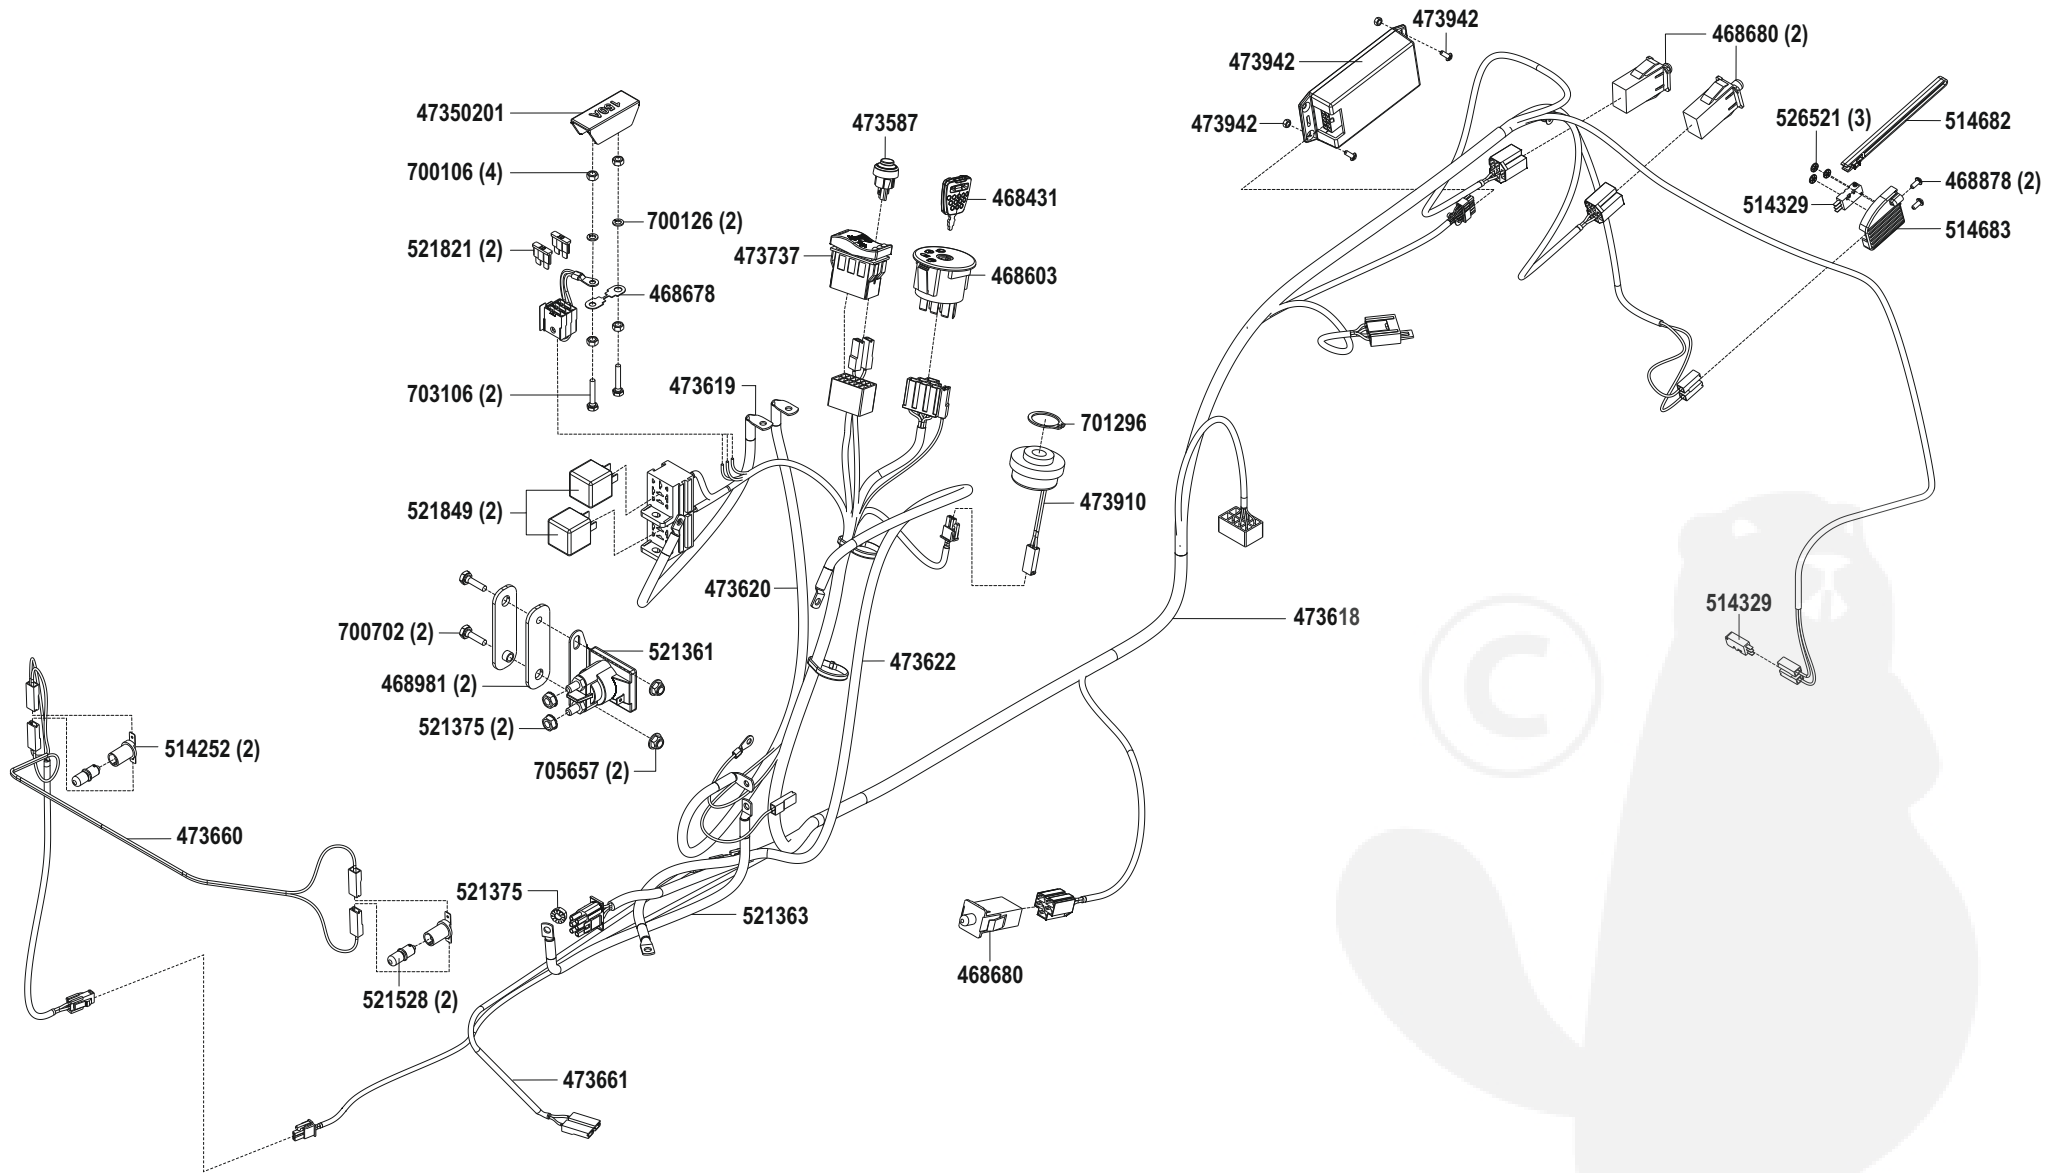

Crossover T 95 / 13 H

Art. 119589

E19589-4

a	b	c	d	e	f
---	---	---	---	---	---

Crossover T 95 / 13 H

Art. 119589

E19589-5

a	b	c	d	e	f
---	---	---	---	---	---

Crossover T 95 / 13 H

Art. 119589

E19589-6

a	b	c	d	e	f
---	---	---	---	---	---

Crossover T 95 / 13 H

Art. 119589

E19589-7

a	b	c	d	e	f
---	---	---	---	---	---

Crossover T 95 / 13 H

Art. 119589

E19589-8

a	b	c	d	e	f
---	---	---	---	---	---

Crossover T 95 / 13 H

Art. 119589

E19589-9

a	b	c	d	e	f
---	---	---	---	---	---

Crossover T 95 / 13 H

Art. 119589

473 618
Kabelbaum
Hauptstrang
Heckauswurf (A)

E19589-10

a	b	c	d	e	f
---	---	---	---	---	---

Crossover T 95 / 13 H

Art. 119589

E19589-11