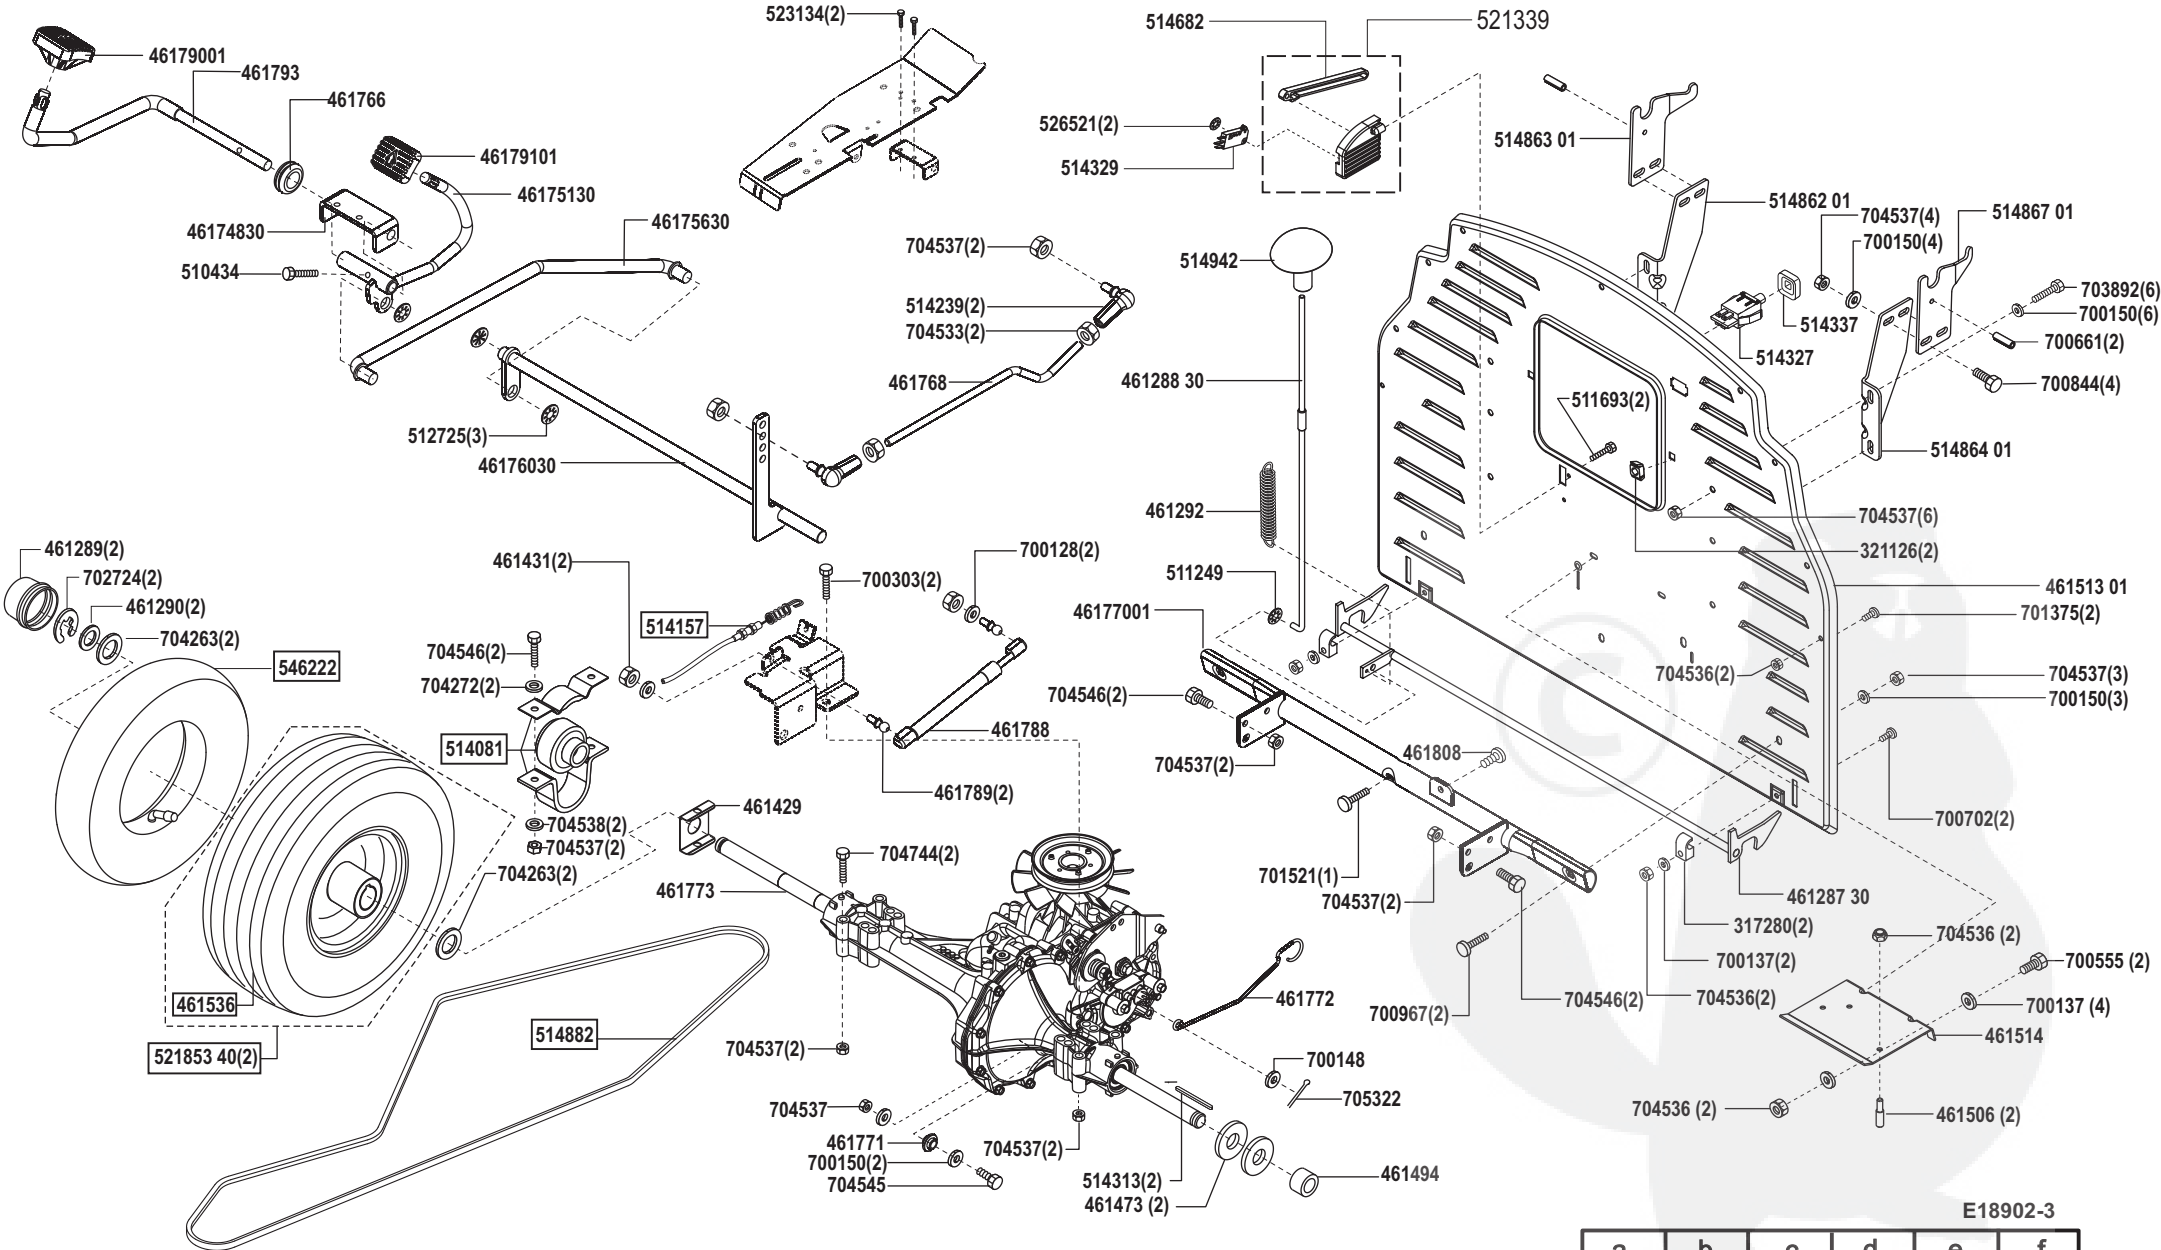

Crossover 102/16 H OHV

Art. Nr. 65060 / 118902

E18902-1

a	b	c	d	e	f
01/07					

Crossover 102/16 H OHV

Art. Nr. 65060 / 118902

E18902-2

a	b	c	d	e	f
---	---	---	---	---	---

Crossover 102/16 H OHV

Art. Nr. 65060 / 118902

E18902-3

a	b	c	d	e	f
---	---	---	---	---	---

Crossover 102/16 H OHV

Art. Nr. 65060 / 118902

E18902-4

a	b	c	d	e	f
---	---	---	---	---	---

Crossover 102/16 H OHV

Art. Nr. 65060 / 118902

E18902-5

a	b	c	d	e	f
---	---	---	---	---	---

Crossover 102/16 H OHV

Art. Nr. 65060 / 118902

E18902-6

a	b	c	d	e	f
---	---	---	---	---	---

Crossover 102/16 H OHV

Art. Nr. 65060 / 118902

E18902-7

a	b	c	d	e	f
---	---	---	---	---	---

Crossover 102/16 H OHV

Art. Nr. 65060 / 118902

L 1	= rosa	pink
L 2	= grau	grey
L 3	= weiß	white
L 4	= braun	brown
L 5	= grün	green
L 6	= schwarz	black
L 7	= rot	red
L 8	= violett	violet
L 9	= orange	orange
L 10	= gelb	yellow
L 11	= blau	blue
L 12	= rot/weiß	red/white
L 13	= weiß/blau	white/blue
L 14 a	= rot	red
(L 14 b)	= rot	red
(L 15 a)	= rot	red
(L 15 b)	= rot	red
(L 16)	= blau	blue
L 17	= grün/rot	green/red