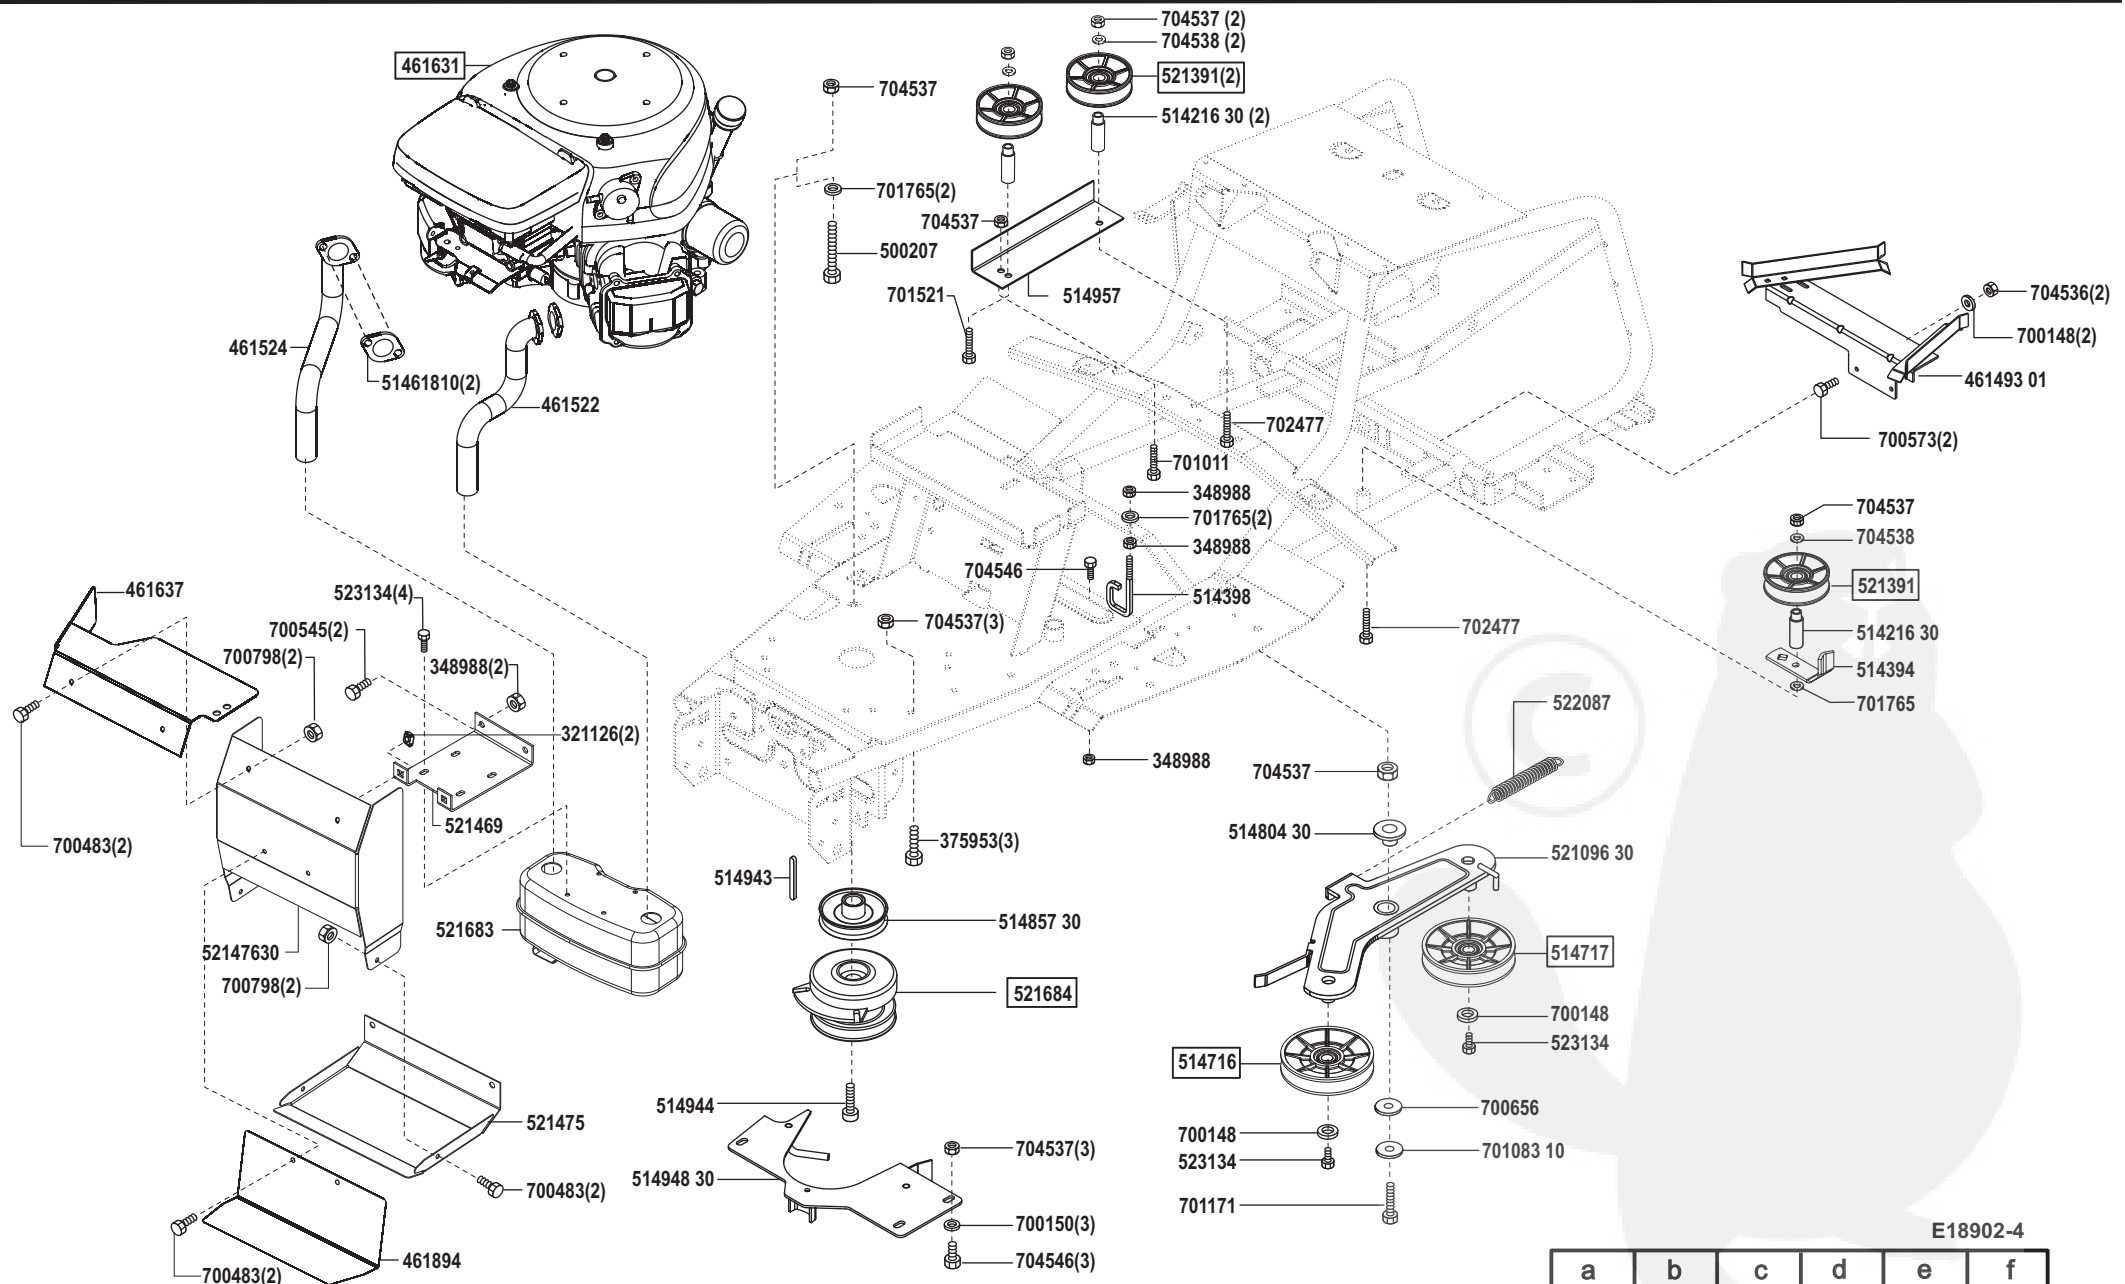

Crossover 102/16 H OHV

Art. Nr. 65060 / 118902

E18902-1

a	b	c	d	e	f
01/07					

Crossover 102/16 H OHV

Art. Nr. 65060 / 118902

E18902-2

a	b	c	d	e	f
---	---	---	---	---	---

Crossover 102/16 H OHV

Art. Nr. 65060 / 118902

E18902-3

a	b	c	d	e	f
---	---	---	---	---	---

Crossover 102/16 H OHV

Art. Nr. 65060 / 118902

E18902-4

a	b	c	d	e	f
---	---	---	---	---	---

Crossover 102/16 H OHV

Art. Nr. 65060 / 118902

E18902-5

a	b	c	d	e	f
---	---	---	---	---	---

Crossover 102/16 H OHV

Art. Nr. 65060 / 118902

E18902-6

a	b	c	d	e	f
---	---	---	---	---	---

Crossover 102/16 H OHV

Art. Nr. 65060 / 118902

E18902-7

a	b	c	d	e	f
---	---	---	---	---	---

Crossover 102/16 H OHV

Art. Nr. 65060 / 118902

L 1	= rosa	pink
L 2	= grau	grey
L 3	= weiß	white
L 4	= braun	brown
L 5	= grün	green
L 6	= schwarz	black
L 7	= rot	red
L 8	= violett	violet
L 9	= orange	orange
L 10	= gelb	yellow
L 11	= blau	blue
L 12	= rot/weiß	red/white
L 13	= weiß/blau	white/blue
L 14 a	= rot	red
(L 14 b)	= rot	red
(L 15 a)	= rot	red
(L 15 b)	= rot	red
(L 16)	= blau	blue
L 17	= grün/rot	green/red