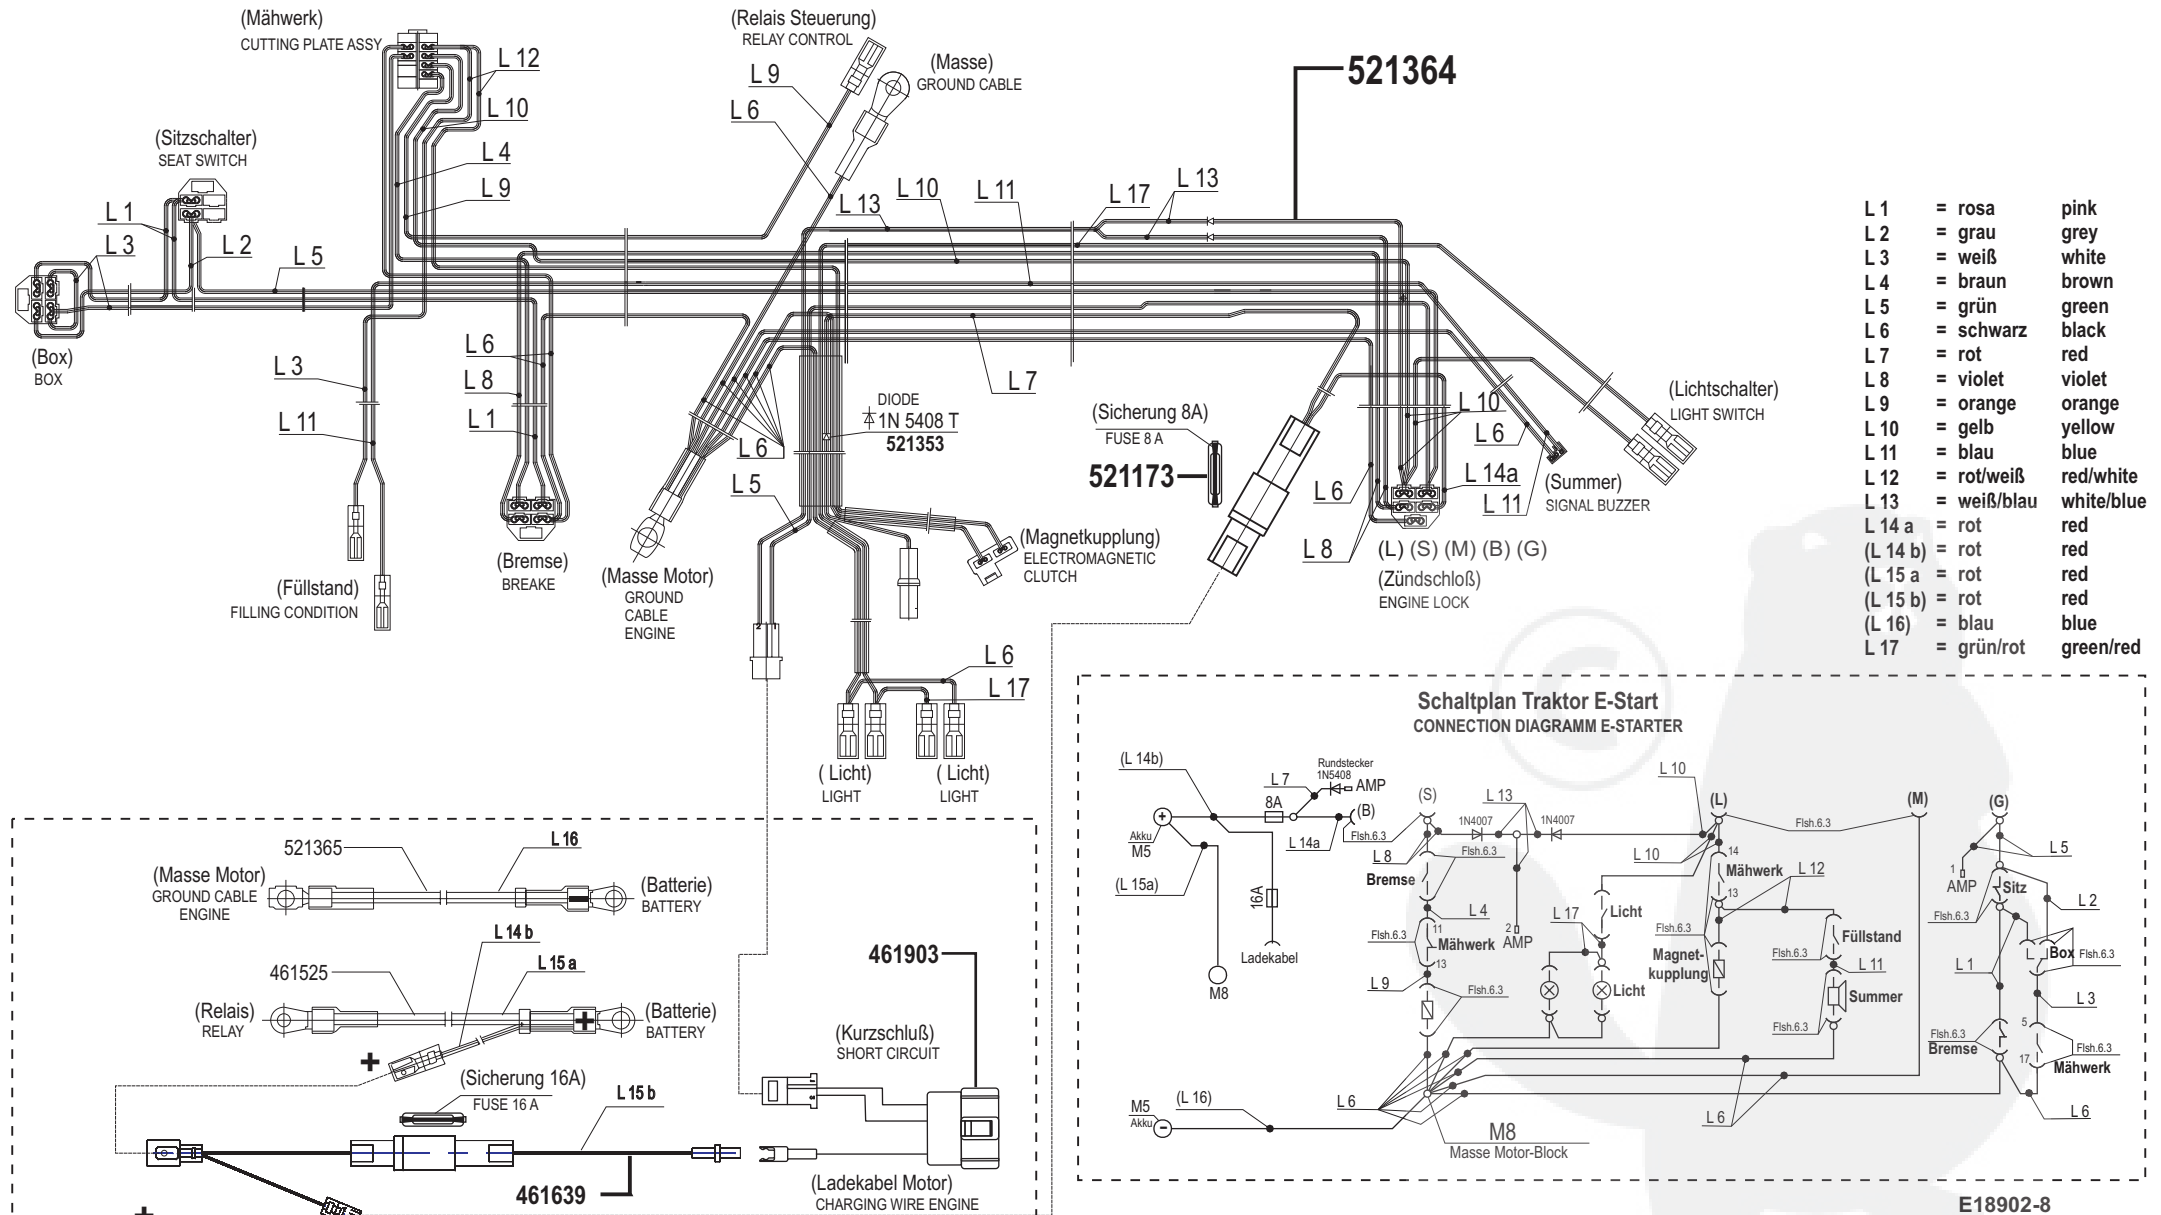

Crossover 102/16 H OHV

Art. Nr. 65060 / 118902

E18902-1

a	b	c	d	e	f
01/07					

Crossover 102/16 H OHV

Art. Nr. 65060 / 118902

E18902-2

a	b	c	d	e	f
---	---	---	---	---	---

Crossover 102/16 H OHV

Art. Nr. 65060 / 118902

E18902-3

a	b	c	d	e	f
---	---	---	---	---	---

Crossover 102/16 H OHV

Art. Nr. 65060 / 118902

E18902-4

a	b	c	d	e	f
---	---	---	---	---	---

Crossover 102/16 H OHV

Art. Nr. 65060 / 118902

E18902-5

a	b	c	d	e	f
---	---	---	---	---	---

Crossover 102/16 H OHV

Art. Nr. 65060 / 118902

E18902-6

a	b	c	d	e	f
---	---	---	---	---	---

Crossover 102/16 H OHV

Art. Nr. 65060 / 118902

E18902-7

a	b	c	d	e	f
---	---	---	---	---	---

Crossover 102/16 H OHV

Art. Nr. 65060 / 118902

L 1	= rosa	pink
L 2	= grau	grey
L 3	= weiß	white
L 4	= braun	brown
L 5	= grün	green
L 6	= schwarz	black
L 7	= rot	red
L 8	= violett	violet
L 9	= orange	orange
L 10	= gelb	yellow
L 11	= blau	blue
L 12	= rot/weiß	red/white
L 13	= weiß/blau	white/blue
L 14 a	= rot	red
(L 14 b)	= rot	red
(L 15 a)	= rot	red
(L 15 b)	= rot	red
(L 16)	= blau	blue
L 17	= grün/rot	green/red