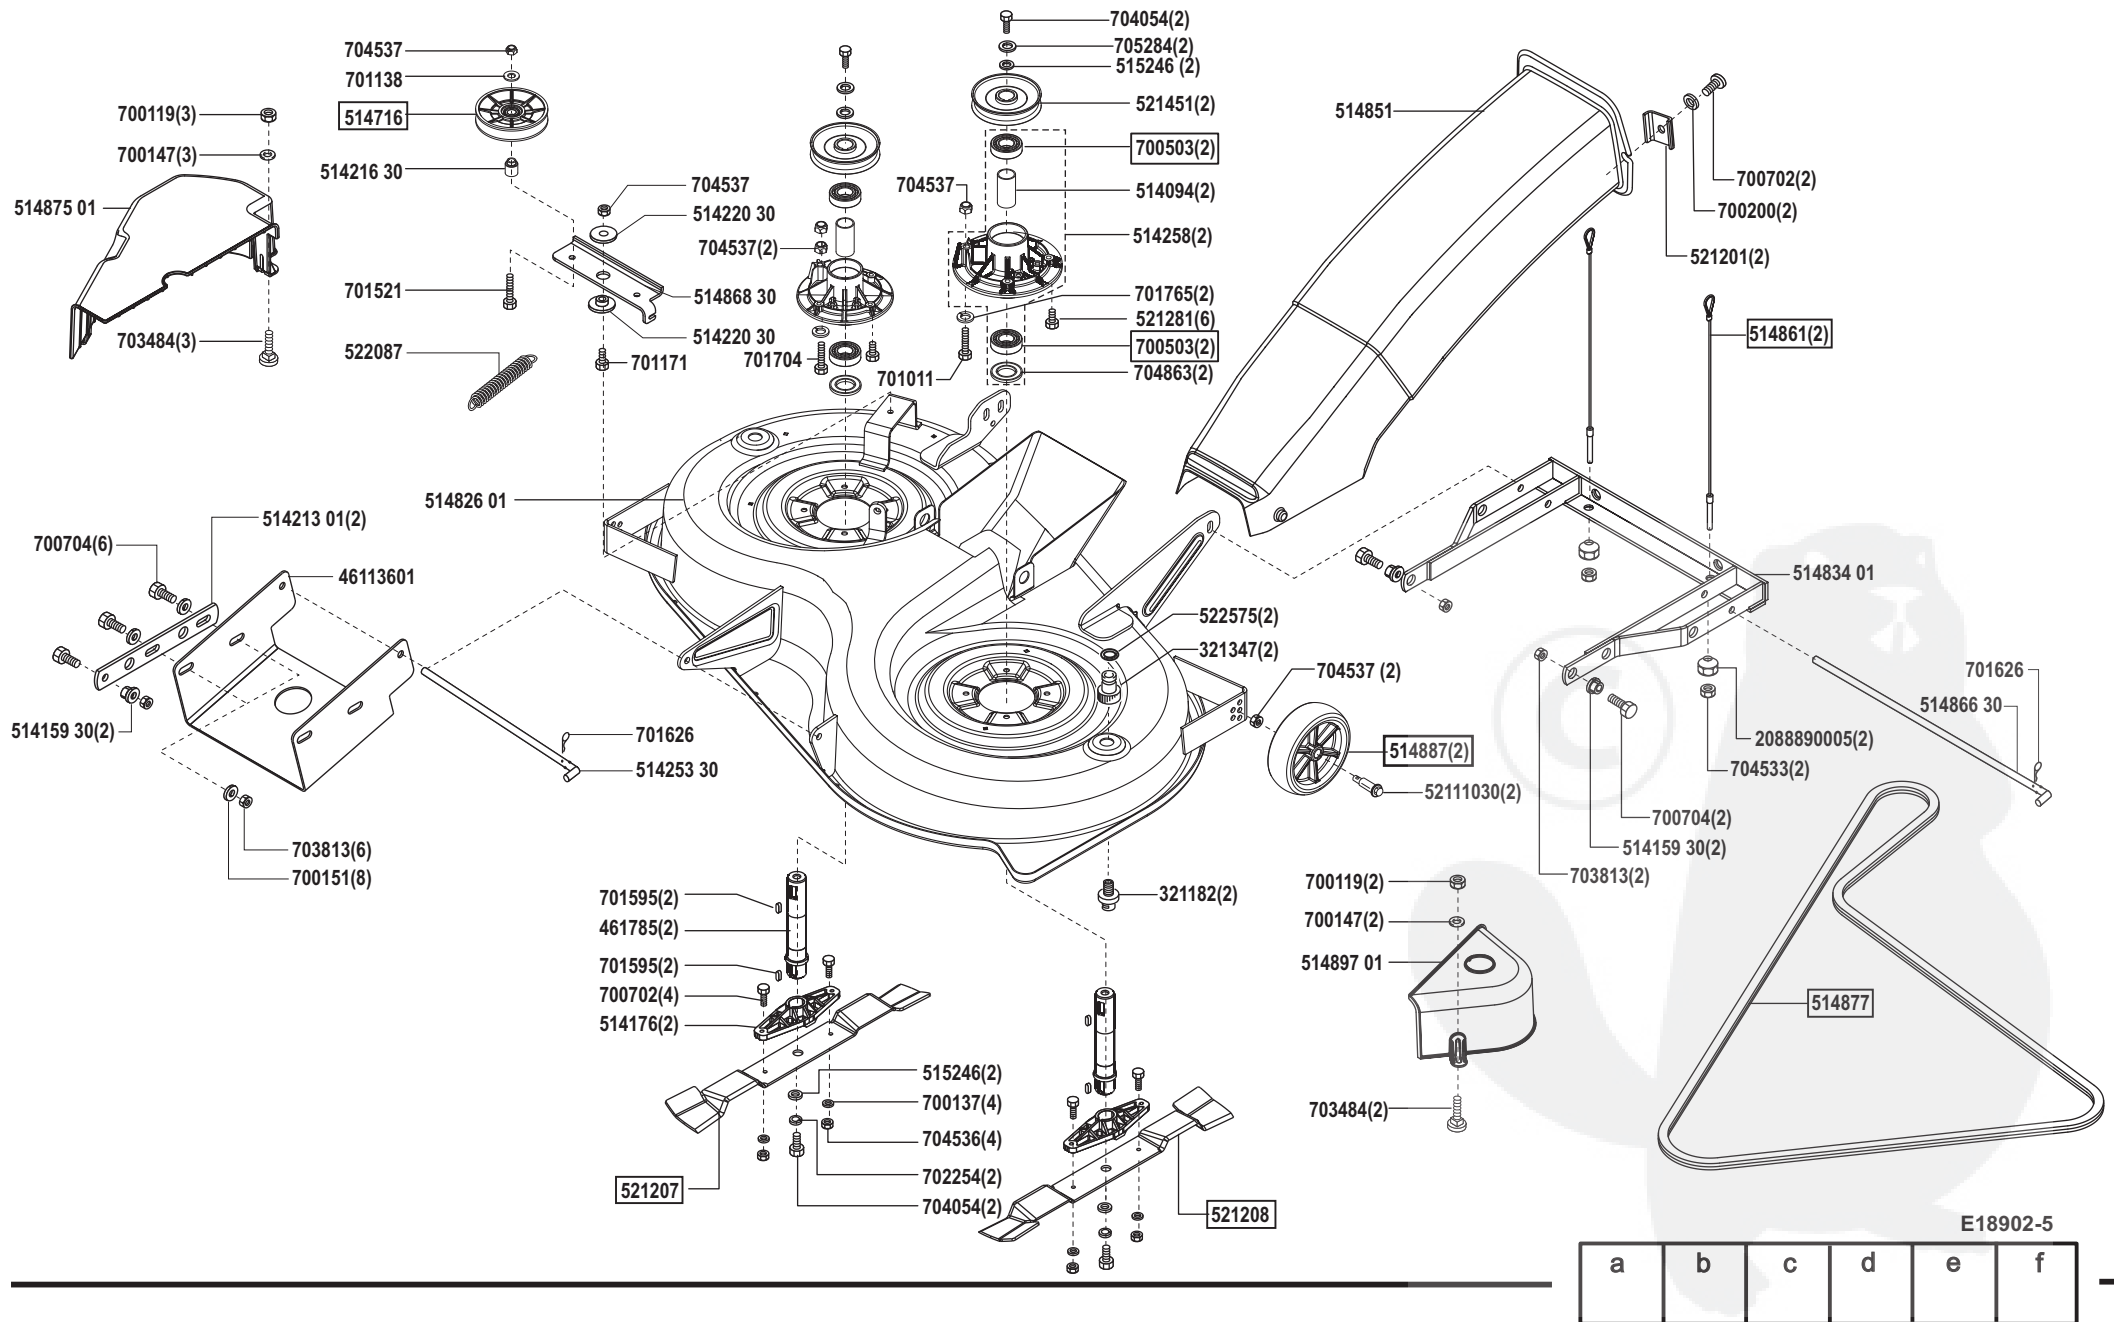

Crossover 102/16 H OHV

Art. Nr. 65060 / 118902

E18902-1

a	b	c	d	e	f
01/07					

Crossover 102/16 H OHV

Art. Nr. 65060 / 118902

E18902-2

a	b	c	d	e	f
---	---	---	---	---	---

Crossover 102/16 H OHV

Art. Nr. 65060 / 118902

E18902-3

a	b	c	d	e	f
---	---	---	---	---	---

Crossover 102/16 H OHV

Art. Nr. 65060 / 118902

E18902-4

a	b	c	d	e	f
---	---	---	---	---	---

Crossover 102/16 H OHV

Art. Nr. 65060 / 118902

E18902-5

a	b	c	d	e	f
---	---	---	---	---	---

Crossover 102/16 H OHV

Art. Nr. 65060 / 118902

E18902-6

a	b	c	d	e	f
---	---	---	---	---	---

Crossover 102/16 H OHV

Art. Nr. 65060 / 118902

E18902-7

a	b	c	d	e	f
---	---	---	---	---	---

Crossover 102/16 H OHV

Art. Nr. 65060 / 118902

L 1	= rosa	pink
L 2	= grau	grey
L 3	= weiß	white
L 4	= braun	brown
L 5	= grün	green
L 6	= schwarz	black
L 7	= rot	red
L 8	= violett	violet
L 9	= orange	orange
L 10	= gelb	yellow
L 11	= blau	blue
L 12	= rot/weiß	red/white
L 13	= weiß/blau	white/blue
L 14 a	= rot	red
(L 14 b)	= rot	red
(L 15 a)	= rot	red
(L 15 b)	= rot	red
(L 16)	= blau	blue
L 17	= grün/rot	green/red