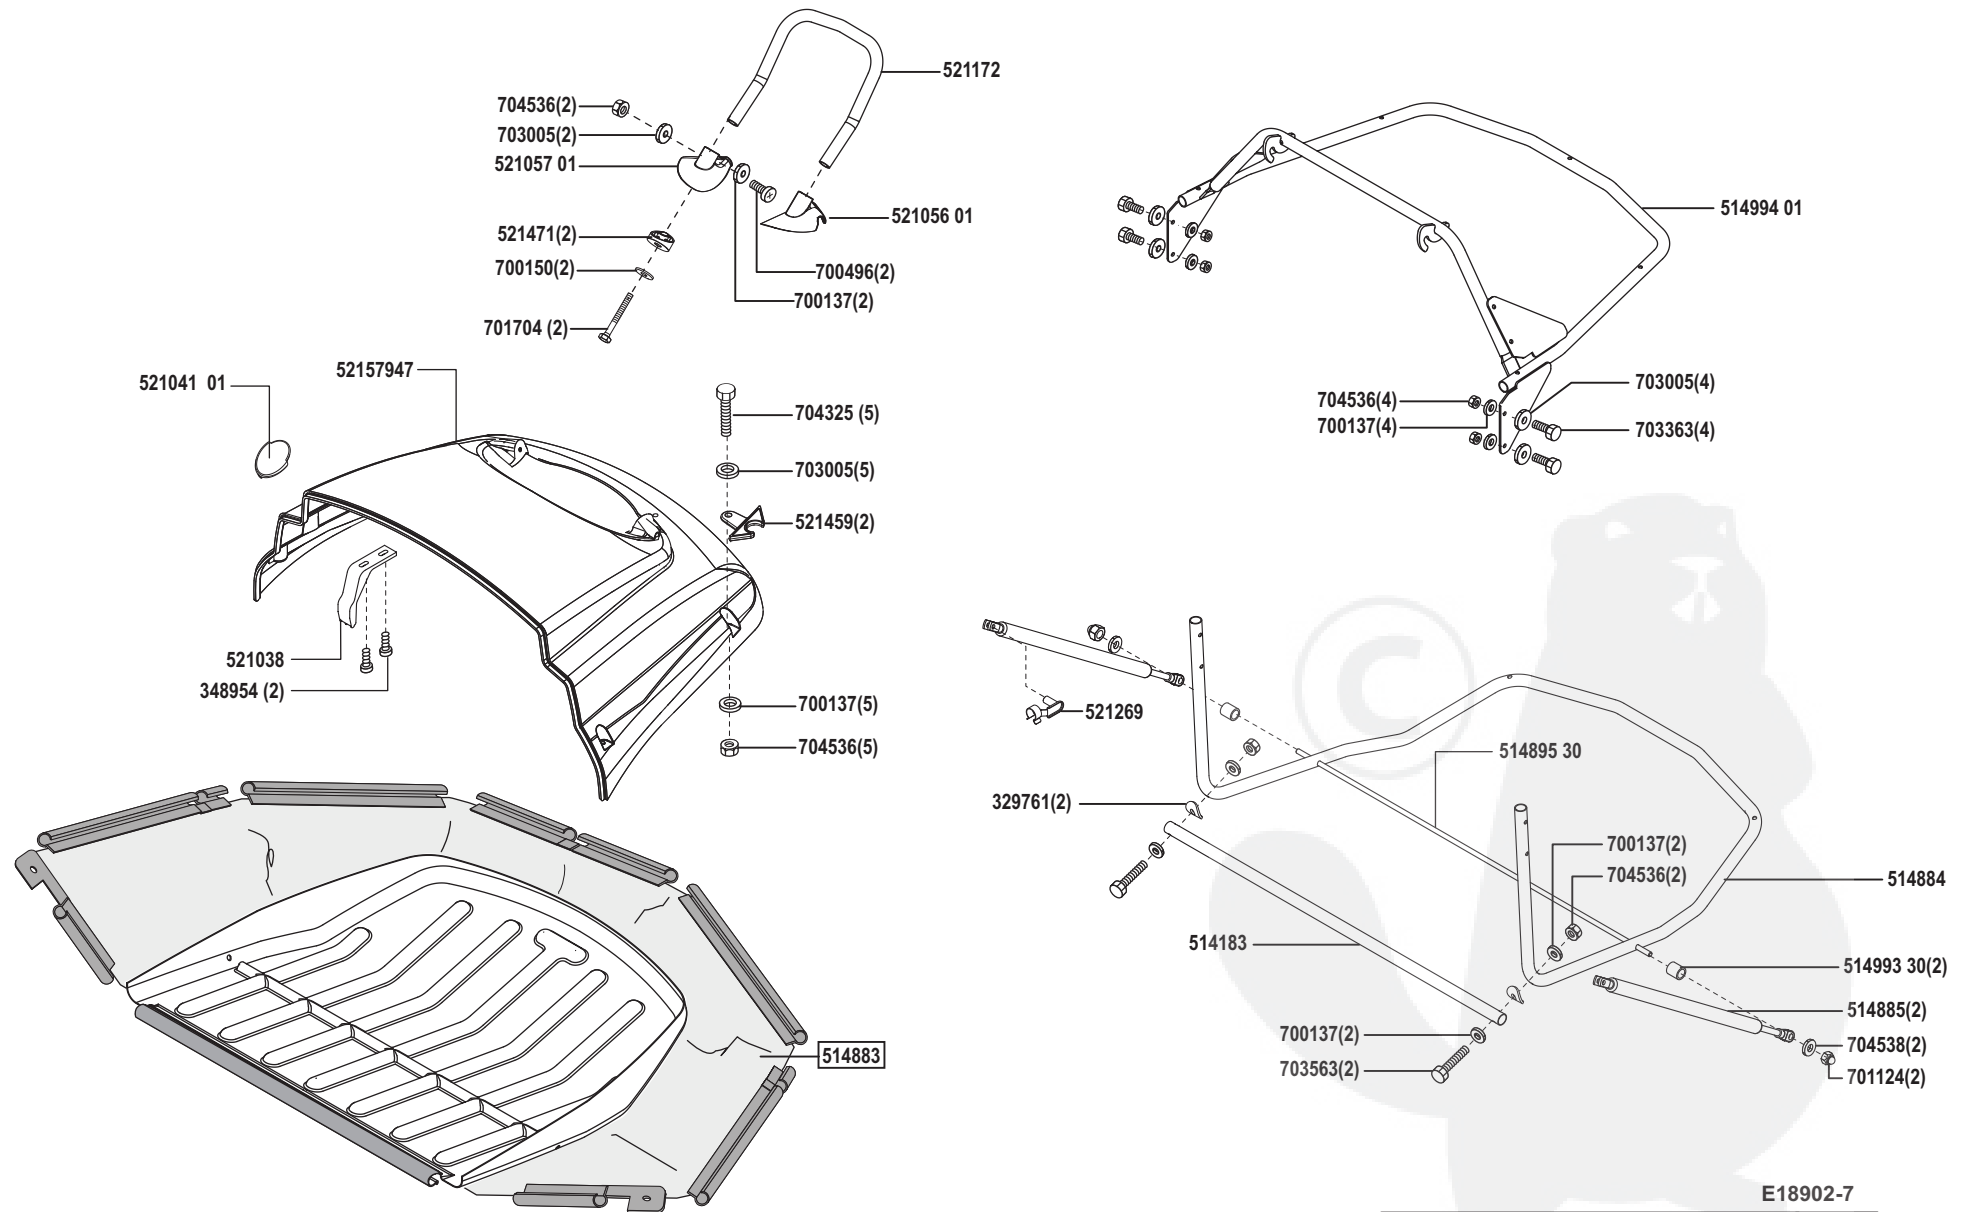

Crossover 102/16 H OHV

Art. Nr. 65060 / 118902

E18902-1

a	b	c	d	e	f
01/07					

Crossover 102/16 H OHV

Art. Nr. 65060 / 118902

E18902-2

a	b	c	d	e	f
---	---	---	---	---	---

Crossover 102/16 H OHV

Art. Nr. 65060 / 118902

E18902-3

a	b	c	d	e	f
---	---	---	---	---	---

Crossover 102/16 H OHV

Art. Nr. 65060 / 118902

E18902-4

a	b	c	d	e	f
---	---	---	---	---	---

Crossover 102/16 H OHV

Art. Nr. 65060 / 118902

E18902-5

a	b	c	d	e	f
---	---	---	---	---	---

Crossover 102/16 H OHV

Art. Nr. 65060 / 118902

E18902-6

a	b	c	d	e	f
---	---	---	---	---	---

Crossover 102/16 H OHV

Art. Nr. 65060 / 118902

E18902-7

a	b	c	d	e	f
---	---	---	---	---	---

Crossover 102/16 H OHV

Art. Nr. 65060 / 118902

L 1	= rosa	pink
L 2	= grau	grey
L 3	= weiß	white
L 4	= braun	brown
L 5	= grün	green
L 6	= schwarz	black
L 7	= rot	red
L 8	= violett	violet
L 9	= orange	orange
L 10	= gelb	yellow
L 11	= blau	blue
L 12	= rot/weiß	red/white
L 13	= weiß/blau	white/blue
L 14 a	= rot	red
(L 14 b)	= rot	red
(L 15 a)	= rot	red
(L 15 b)	= rot	red
(L 16)	= blau	blue
L 17	= grün/rot	green/red