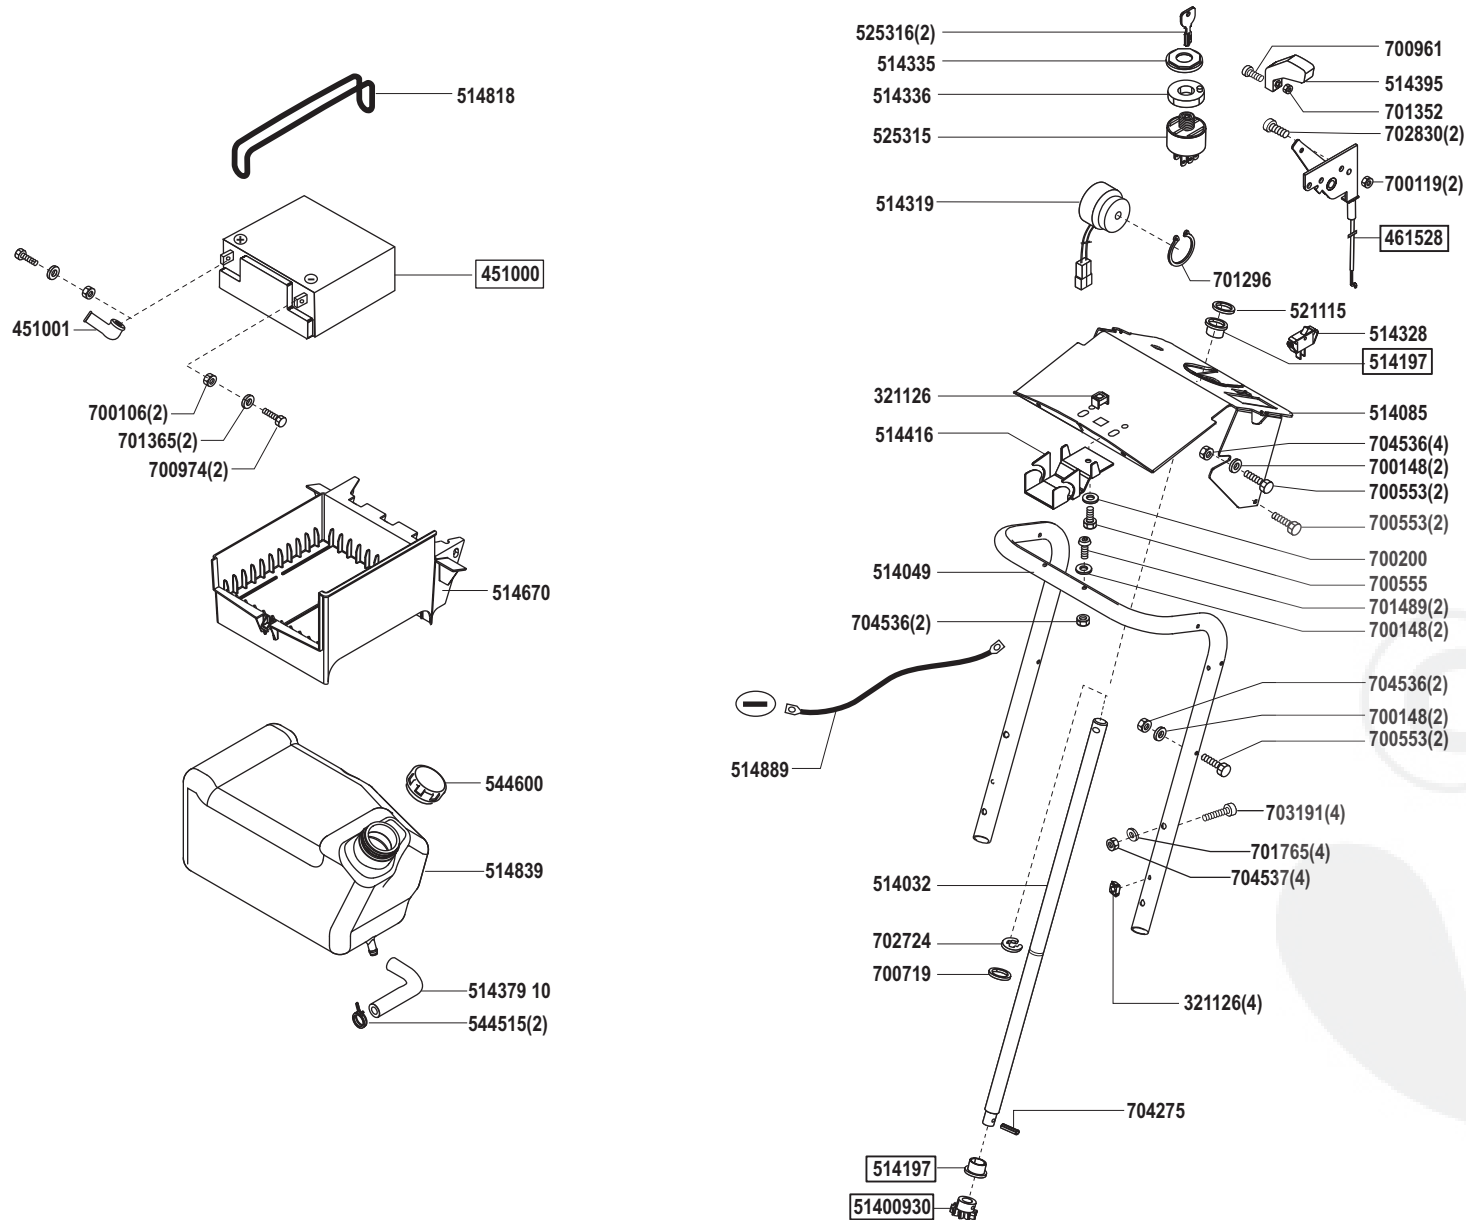

Crossover 102/16 H OHV

Art. Nr. 65060 / 118902

E18902-1

a	b	c	d	e	f
01/07					

Crossover 102/16 H OHV

Art. Nr. 65060 / 118902

E18902-2

a	b	c	d	e	f
---	---	---	---	---	---

Crossover 102/16 H OHV

Art. Nr. 65060 / 118902

E18902-3

a	b	c	d	e	f
---	---	---	---	---	---

Crossover 102/16 H OHV

Art. Nr. 65060 / 118902

E18902-4

a	b	c	d	e	f
---	---	---	---	---	---

Crossover 102/16 H OHV

Art. Nr. 65060 / 118902

E18902-5

a	b	c	d	e	f
---	---	---	---	---	---

Crossover 102/16 H OHV

Art. Nr. 65060 / 118902

E18902-6

a	b	c	d	e	f
---	---	---	---	---	---

Crossover 102/16 H OHV

Art. Nr. 65060 / 118902

E18902-7

a	b	c	d	e	f
---	---	---	---	---	---

Crossover 102/16 H OHV

Art. Nr. 65060 / 118902

L 1	= rosa	pink
L 2	= grau	grey
L 3	= weiß	white
L 4	= braun	brown
L 5	= grün	green
L 6	= schwarz	black
L 7	= rot	red
L 8	= violett	violet
L 9	= orange	orange
L 10	= gelb	yellow
L 11	= blau	blue
L 12	= rot/weiß	red/white
L 13	= weiß/blau	white/blue
L 14 a	= rot	red
(L 14 b)	= rot	red
(L 15 a)	= rot	red
(L 15 b)	= rot	red
(L 16)	= blau	blue
L 17	= grün/rot	green/red