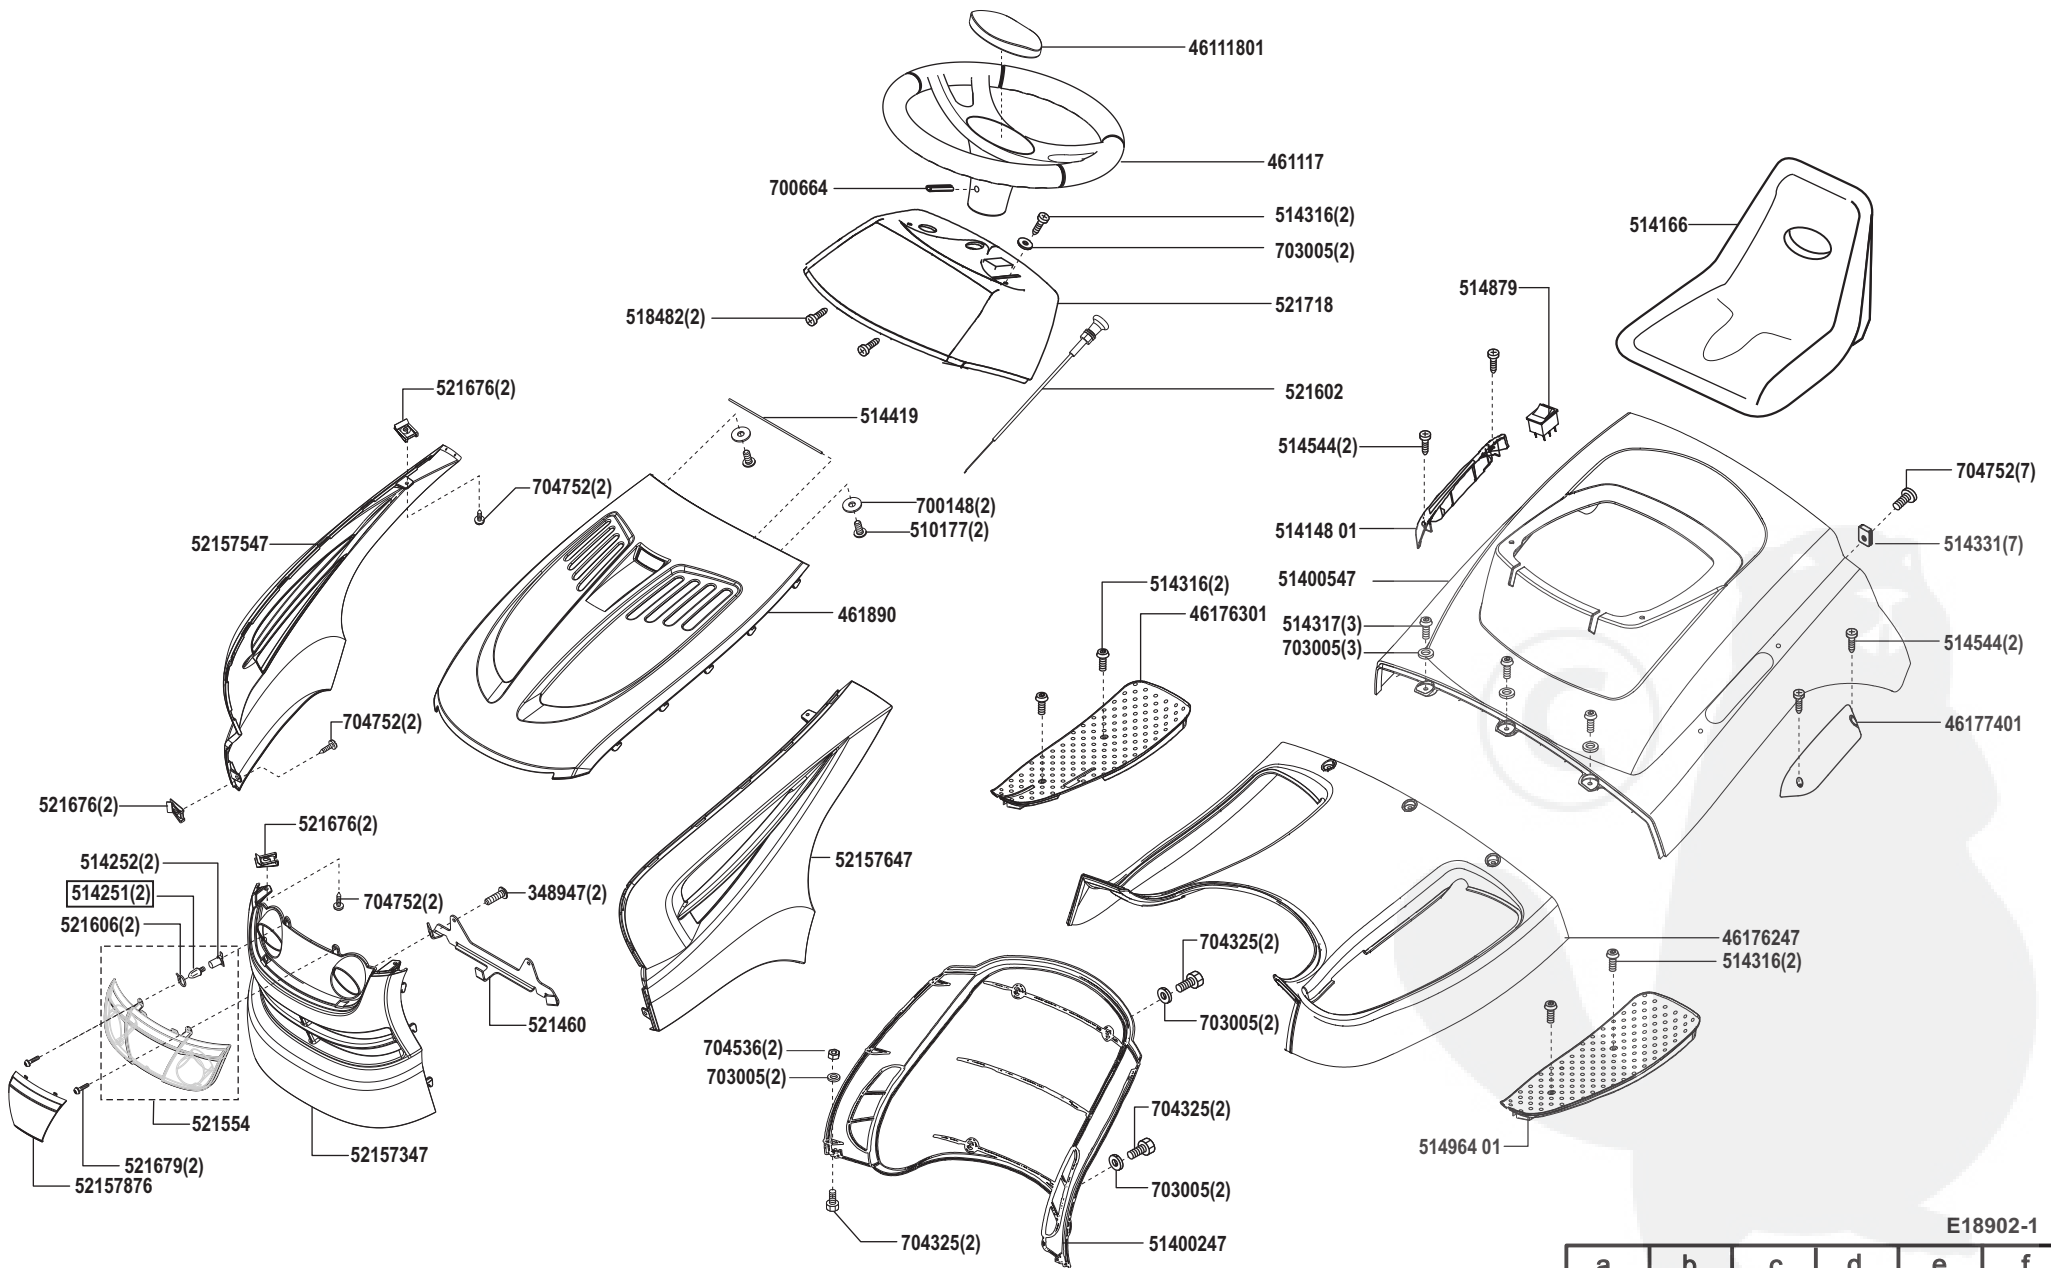

Crossover 102/16 H OHV

Art. Nr. 65060 / 118902

E18902-1

a	b	c	d	e	f
01/07					

Crossover 102/16 H OHV

Art. Nr. 65060 / 118902

E18902-2

a	b	c	d	e	f
---	---	---	---	---	---

Crossover 102/16 H OHV

Art. Nr. 65060 / 118902

E18902-3

a	b	c	d	e	f
---	---	---	---	---	---

Crossover 102/16 H OHV

Art. Nr. 65060 / 118902

E18902-4

a	b	c	d	e	f
---	---	---	---	---	---

Crossover 102/16 H OHV

Art. Nr. 65060 / 118902

E18902-5

a	b	c	d	e	f
---	---	---	---	---	---

Crossover 102/16 H OHV

Art. Nr. 65060 / 118902

E18902-6

a	b	c	d	e	f
---	---	---	---	---	---

Crossover 102/16 H OHV

Art. Nr. 65060 / 118902

E18902-7

a	b	c	d	e	f
---	---	---	---	---	---

Crossover 102/16 H OHV

Art. Nr. 65060 / 118902

L 1	= rosa	pink
L 2	= grau	grey
L 3	= weiß	white
L 4	= braun	brown
L 5	= grün	green
L 6	= schwarz	black
L 7	= rot	red
L 8	= violett	violet
L 9	= orange	orange
L 10	= gelb	yellow
L 11	= blau	blue
L 12	= rot/weiß	red/white
L 13	= weiß/blau	white/blue
L 14 a	= rot	red
(L 14 b)	= rot	red
(L 15 a)	= rot	red
(L 15 b)	= rot	red
(L 16)	= blau	blue
L 17	= grün/rot	green/red