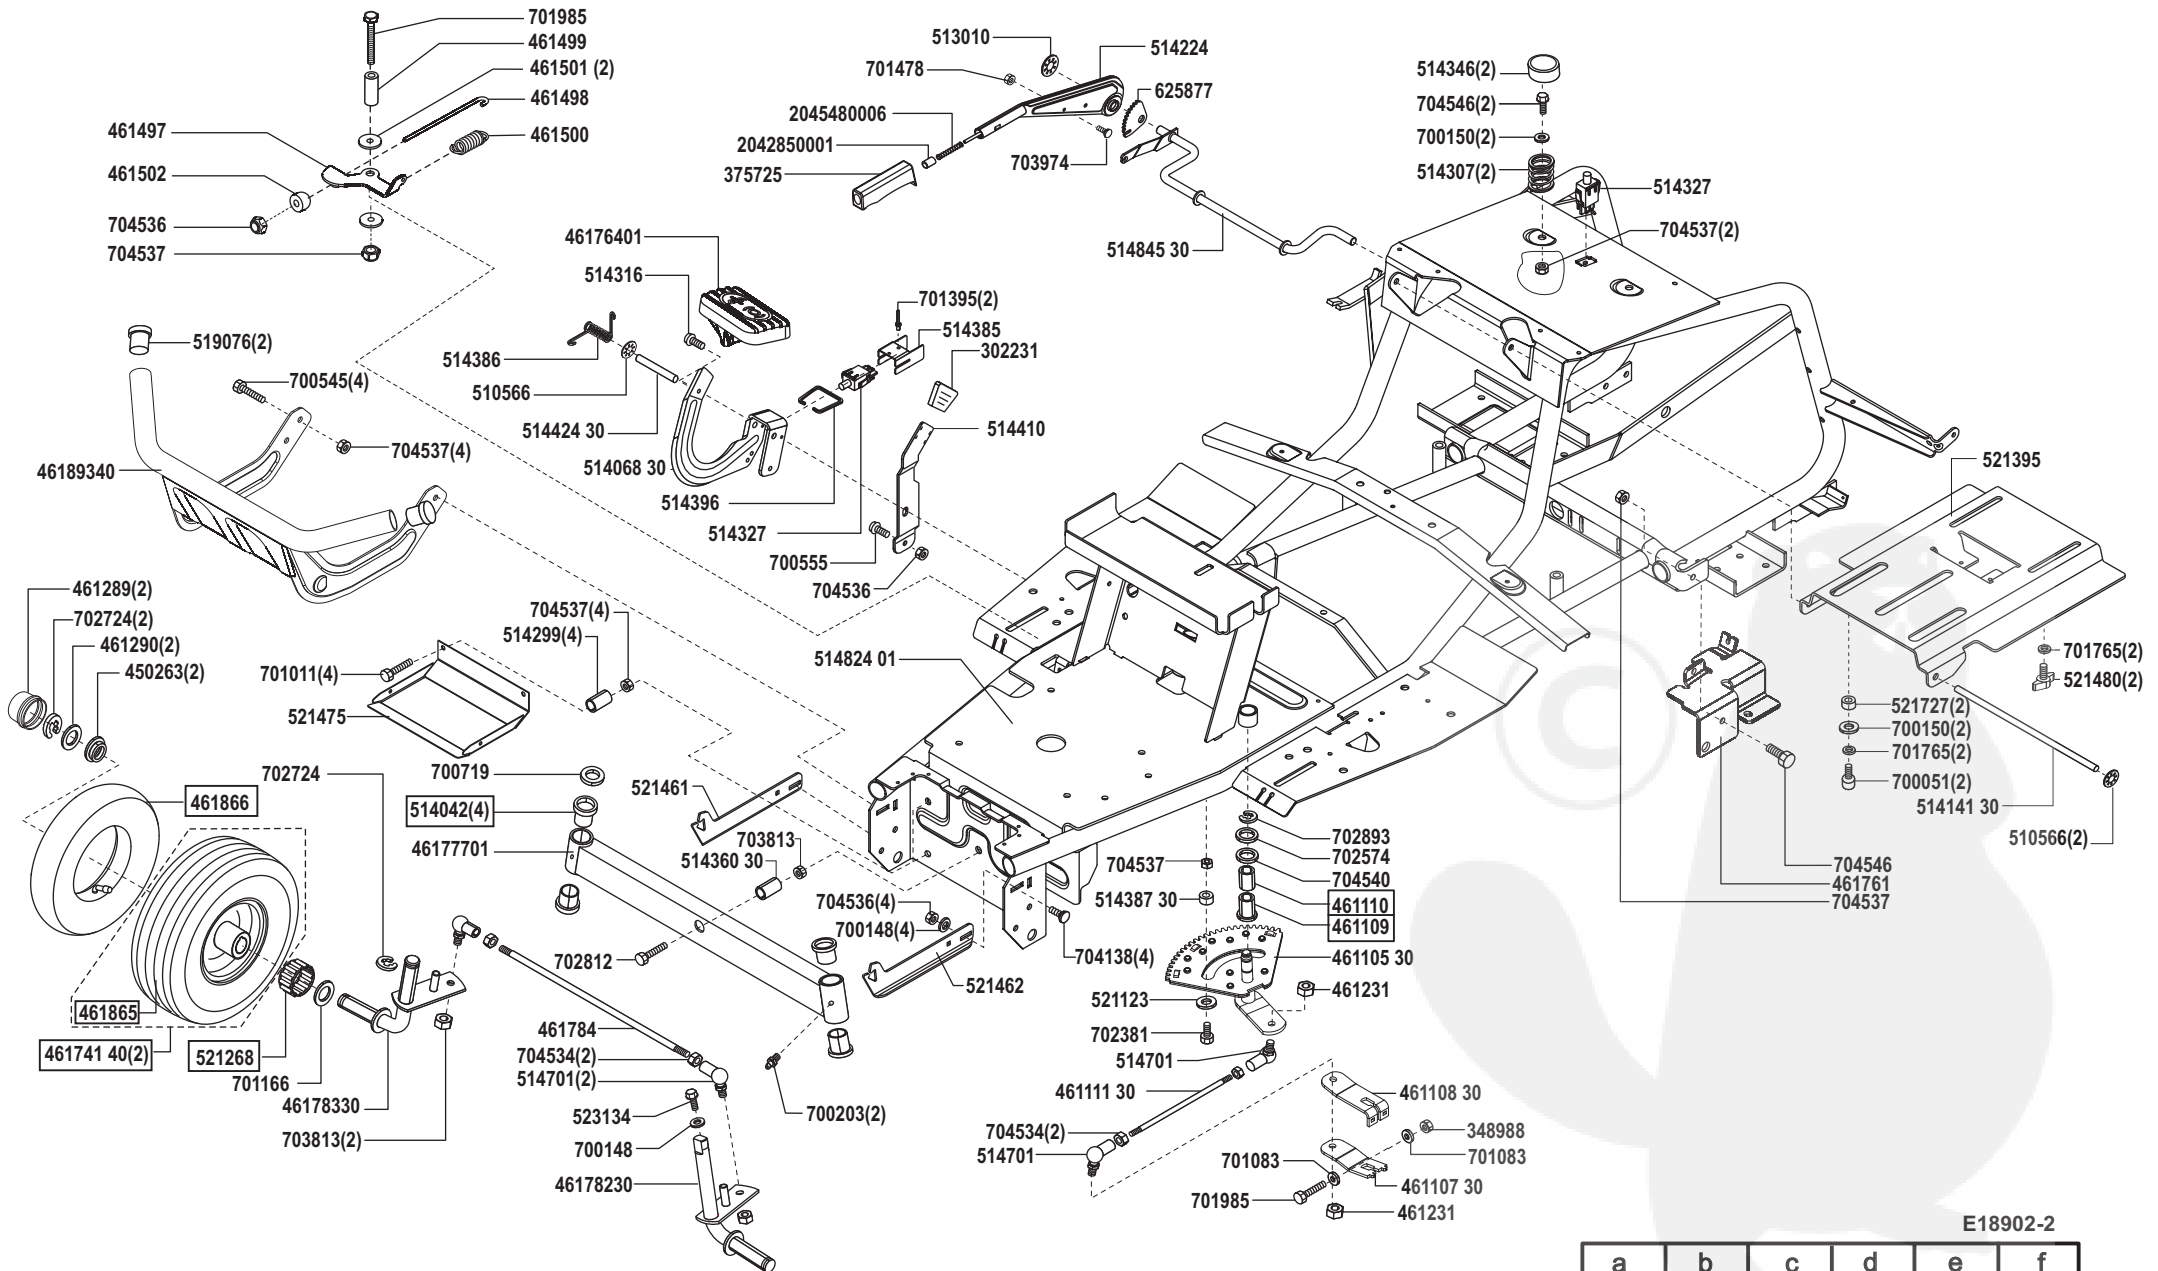

Crossover 102/16 H OHV

Art. Nr. 65060 / 118902

E18902-1

a	b	c	d	e	f
01/07					

Crossover 102/16 H OHV

Art. Nr. 65060 / 118902

E18902-2

a	b	c	d	e	f
---	---	---	---	---	---

Crossover 102/16 H OHV

Art. Nr. 65060 / 118902

E18902-3

a	b	c	d	e	f
---	---	---	---	---	---

Crossover 102/16 H OHV

Art. Nr. 65060 / 118902

E18902-4

a	b	c	d	e	f
---	---	---	---	---	---

Crossover 102/16 H OHV

Art. Nr. 65060 / 118902

E18902-5

a	b	c	d	e	f
---	---	---	---	---	---

Crossover 102/16 H OHV

Art. Nr. 65060 / 118902

E18902-6

a	b	c	d	e	f
---	---	---	---	---	---

Crossover 102/16 H OHV

Art. Nr. 65060 / 118902

E18902-7

a	b	c	d	e	f
---	---	---	---	---	---

Crossover 102/16 H OHV

Art. Nr. 65060 / 118902

L 1	= rosa	pink
L 2	= grau	grey
L 3	= weiß	white
L 4	= braun	brown
L 5	= grün	green
L 6	= schwarz	black
L 7	= rot	red
L 8	= violett	violet
L 9	= orange	orange
L 10	= gelb	yellow
L 11	= blau	blue
L 12	= rot/weiß	red/white
L 13	= weiß/blau	white/blue
L 14 a	= rot	red
(L 14 b)	= rot	red
(L 15 a)	= rot	red
(L 15 b)	= rot	red
(L 16)	= blau	blue
L 17	= grün/rot	green/red