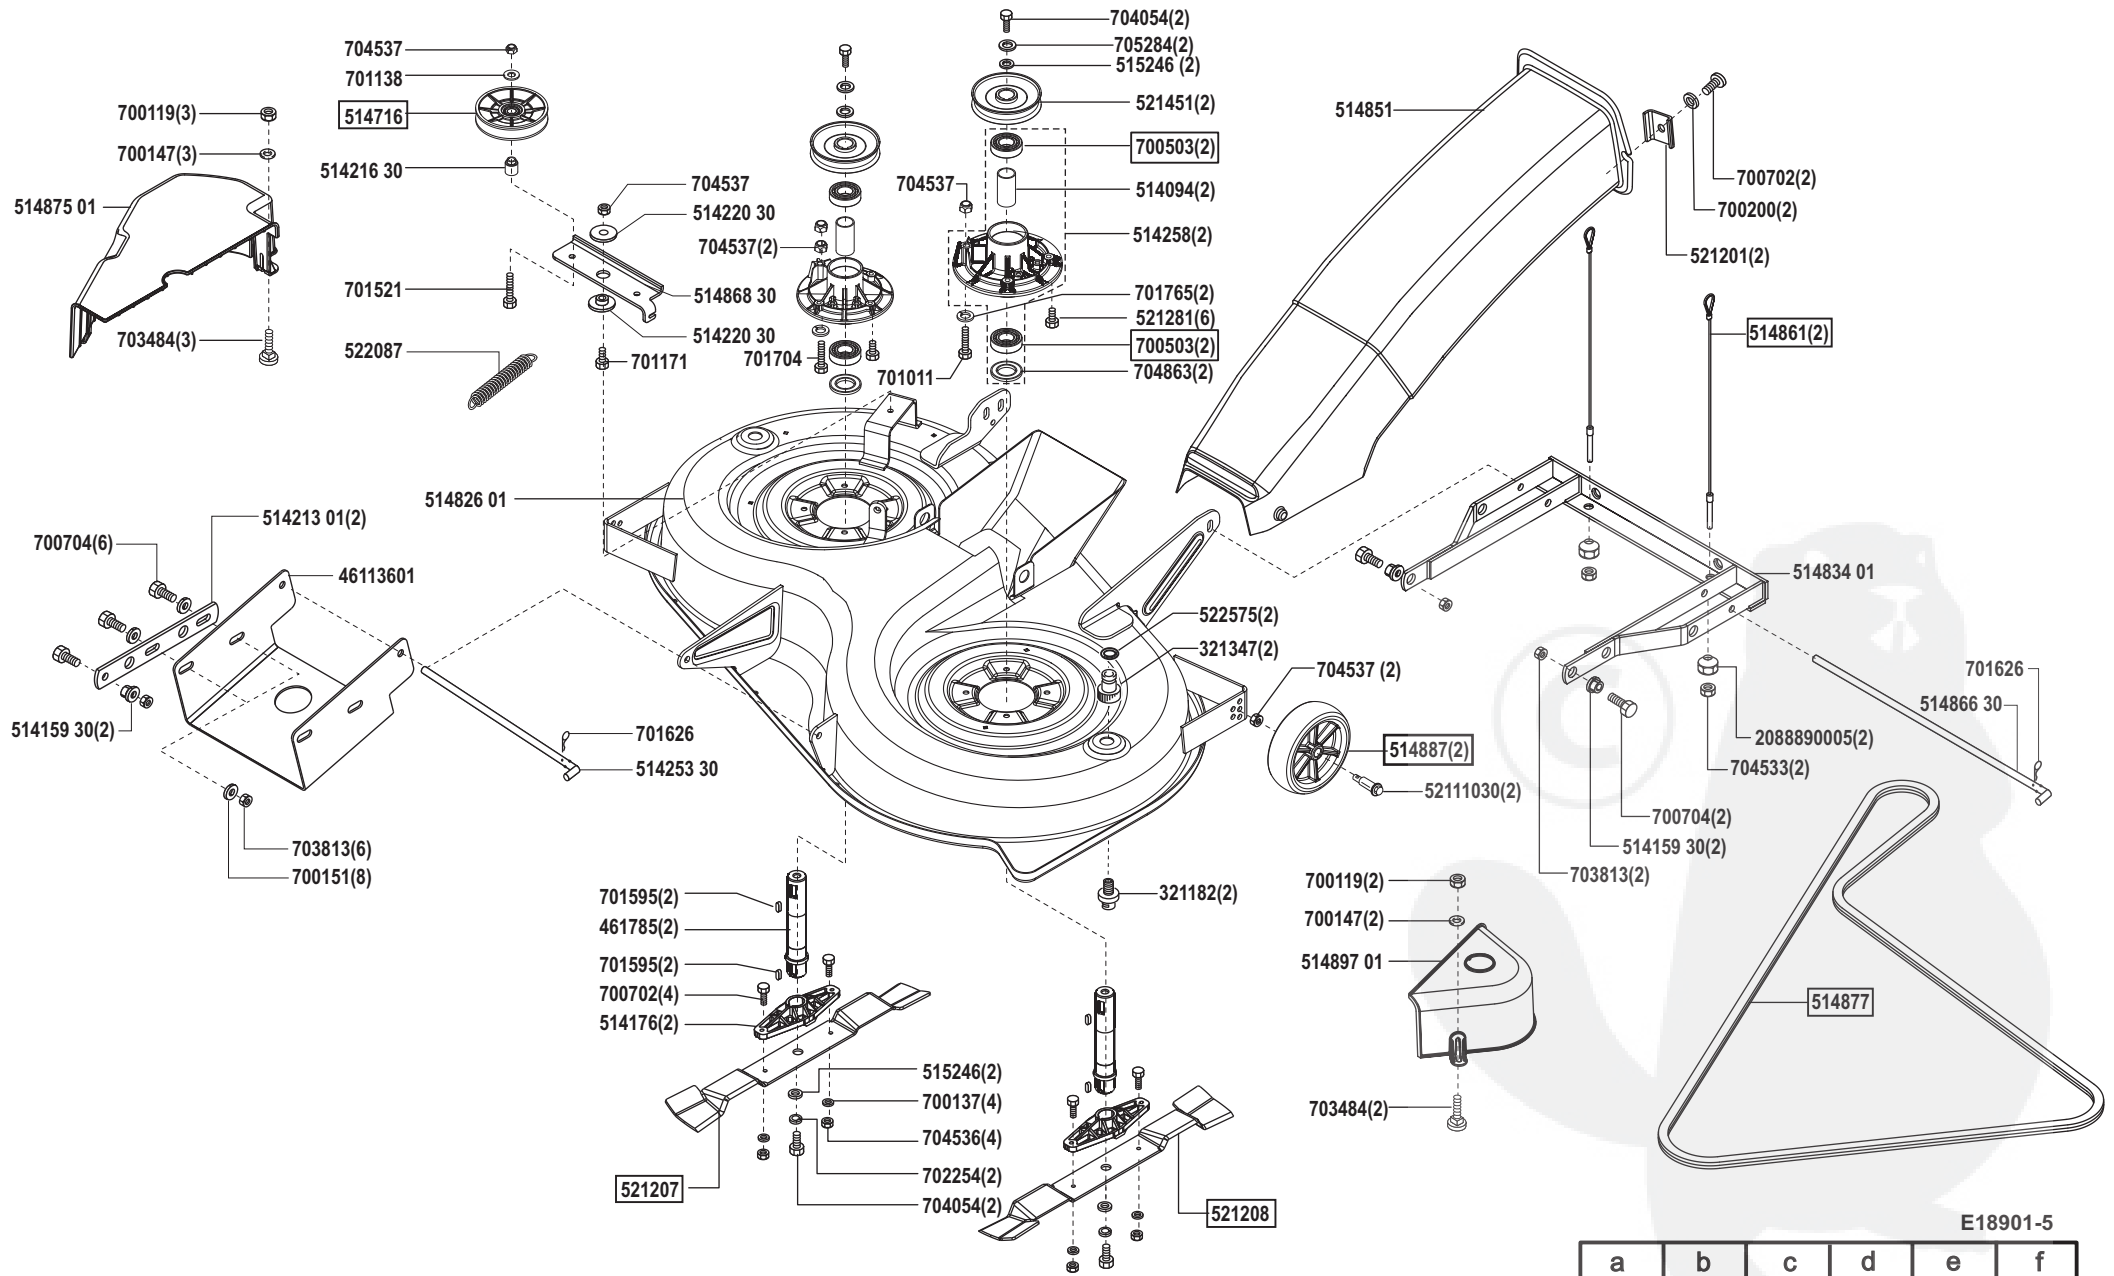

# Crossover 102/15

Art. Nr. 65058 / 118901

E18901-4

a	b	c	d	e	f
---	---	---	---	---	---

# Crossover 102/15

Art. Nr. 65058 / 118901

E18901-5

a	b	c	d	e	f
---	---	---	---	---	---

# Crossover 102/15

Art. Nr. 65058 / 118901

L 1	= rosa	pink
L 2	= grau	grey
L 3	= weiß	white
L 4	= braun	brown
L 5	= grün	green
L 6	= schwarz	black
L 7	= rot	red
L 8	= violett	violet
L 9	= orange	orange
L 10	= gelb	yellow
L 11	= blau	blue
L 12	= rot/weiß	red/white
L 13	= weiß/blau	white/blue
L 14 a	= rot	red
(L 14 b)	= rot	red
(L 15 a)	= rot	red
(L 15 b)	= rot	red
(L 16)	= blau	blue
L 17	= grün/rot	green/red