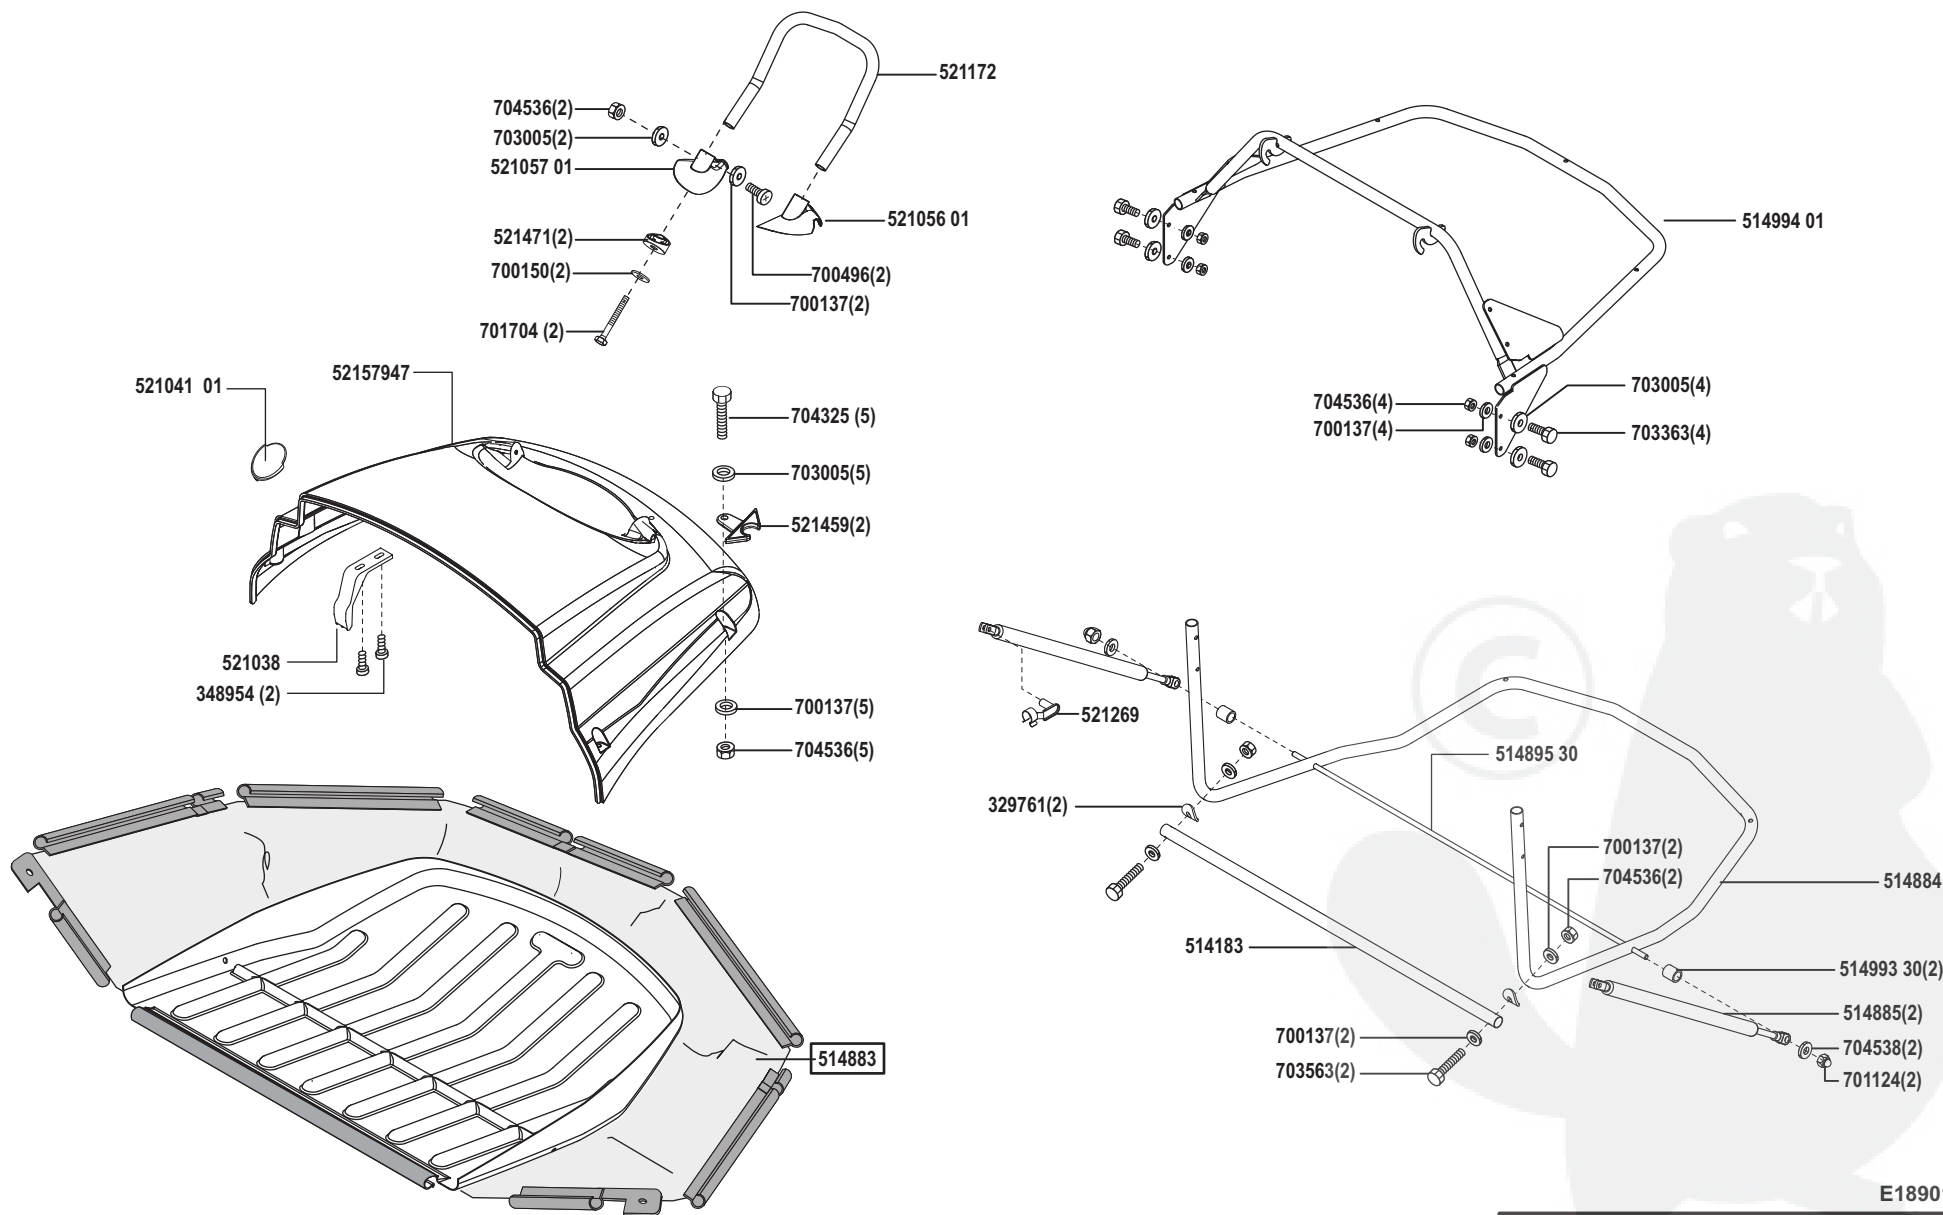

# Crossover 102/15

Art. Nr. 65058 / 118901

E18901-6

a	b	c	d	e	f
---	---	---	---	---	---

# Crossover 102/15

Art. Nr. 65058 / 118901

E18901-7

a	b	c	d	e	f
---	---	---	---	---	---

# Crossover 102/15

Art. Nr. 65058 / 118901

L 1	= rosa	pink
L 2	= grau	grey
L 3	= weiß	white
L 4	= braun	brown
L 5	= grün	green
L 6	= schwarz	black
L 7	= rot	red
L 8	= violett	violet
L 9	= orange	orange
L 10	= gelb	yellow
L 11	= blau	blue
L 12	= rot/weiß	red/white
L 13	= weiß/blau	white/blue
L 14 a	= rot	red
(L 14 b)	= rot	red
(L 15 a)	= rot	red
(L 15 b)	= rot	red
(L 16)	= blau	blue
L 17	= grün/rot	green/red