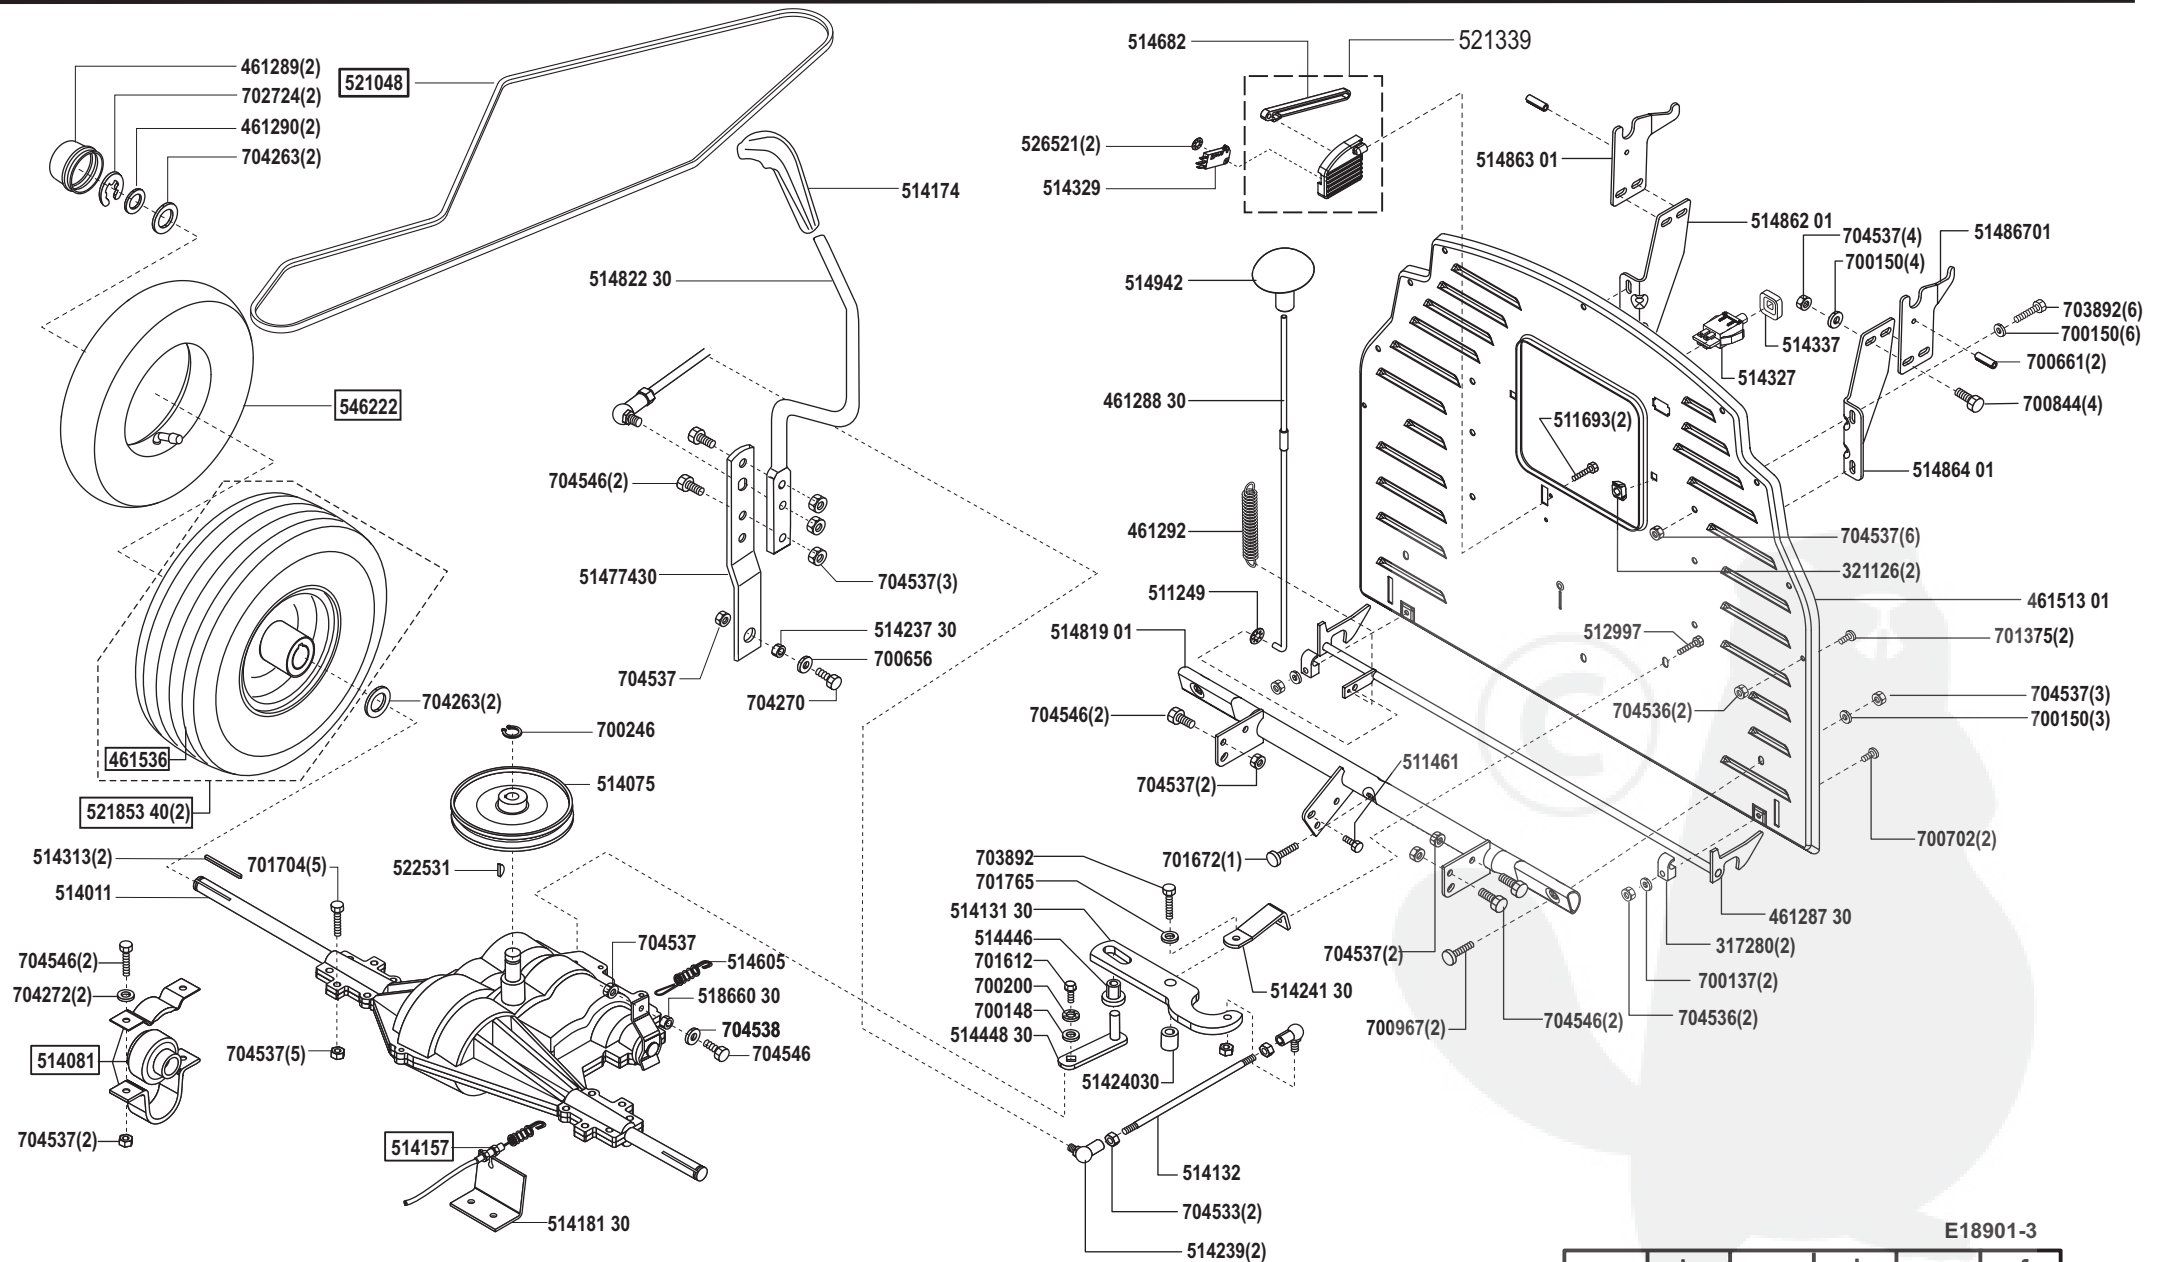

# Crossover 102/15

Art. Nr. 65058 / 118901

E18901-1

a	b	c	d	e	f
01/07					

# Crossover 102/15

Art. Nr. 65058 / 118901

E18901-3

a	b	c	d	e	f
---	---	---	---	---	---

# Crossover 102/15

Art. Nr. 65058 / 118901

E18901-4

a	b	c	d	e	f
---	---	---	---	---	---

# Crossover 102/15

Art. Nr. 65058 / 118901

L 1	= rosa	pink
L 2	= grau	grey
L 3	= weiß	white
L 4	= braun	brown
L 5	= grün	green
L 6	= schwarz	black
L 7	= rot	red
L 8	= violett	violet
L 9	= orange	orange
L 10	= gelb	yellow
L 11	= blau	blue
L 12	= rot/weiß	red/white
L 13	= weiß/blau	white/blue
L 14 a	= rot	red
(L 14 b)	= rot	red
(L 15 a)	= rot	red
(L 15 b)	= rot	red
(L 16)	= blau	blue
L 17	= grün/rot	green/red