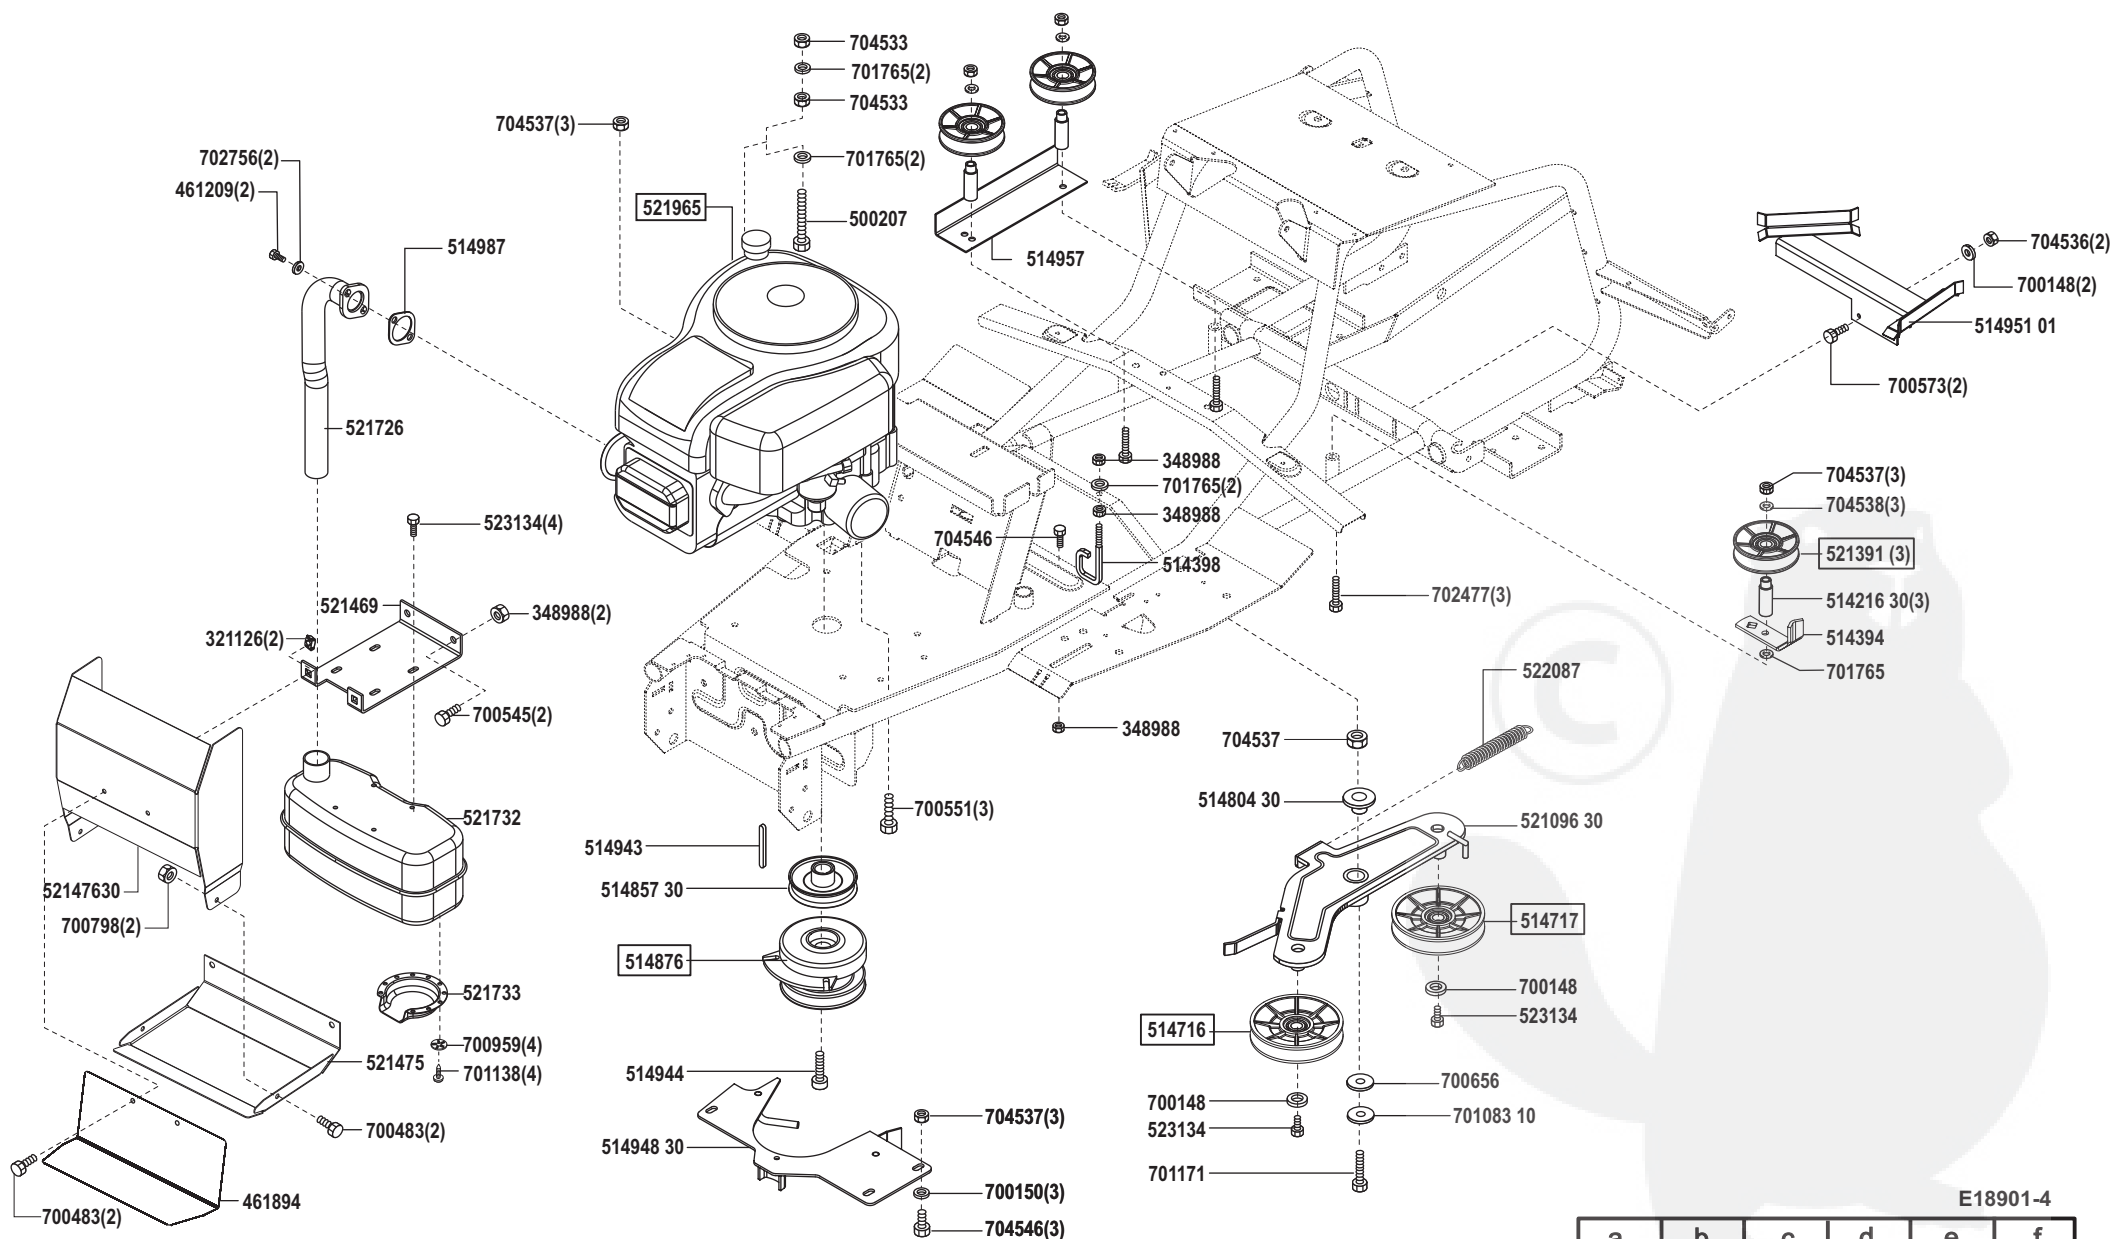

# Crossover 102/15

Art. Nr. 65058 / 118901

E18901-1

a	b	c	d	e	f
01/07					

# Crossover 102/15

Art. Nr. 65058 / 118901

E18901-3

a	b	c	d	e	f
---	---	---	---	---	---

# Crossover 102/15

Art. Nr. 65058 / 118901

E18901-4

a	b	c	d	e	f
---	---	---	---	---	---

# Crossover 102/15

Art. Nr. 65058 / 118901

L 1	= rosa	pink
L 2	= grau	grey
L 3	= weiß	white
L 4	= braun	brown
L 5	= grün	green
L 6	= schwarz	black
L 7	= rot	red
L 8	= violett	violet
L 9	= orange	orange
L 10	= gelb	yellow
L 11	= blau	blue
L 12	= rot/weiß	red/white
L 13	= weiß/blau	white/blue
L 14 a	= rot	red
(L 14 b)	= rot	red
(L 15 a)	= rot	red
(L 15 b)	= rot	red
(L 16)	= blau	blue
L 17	= grün/rot	green/red