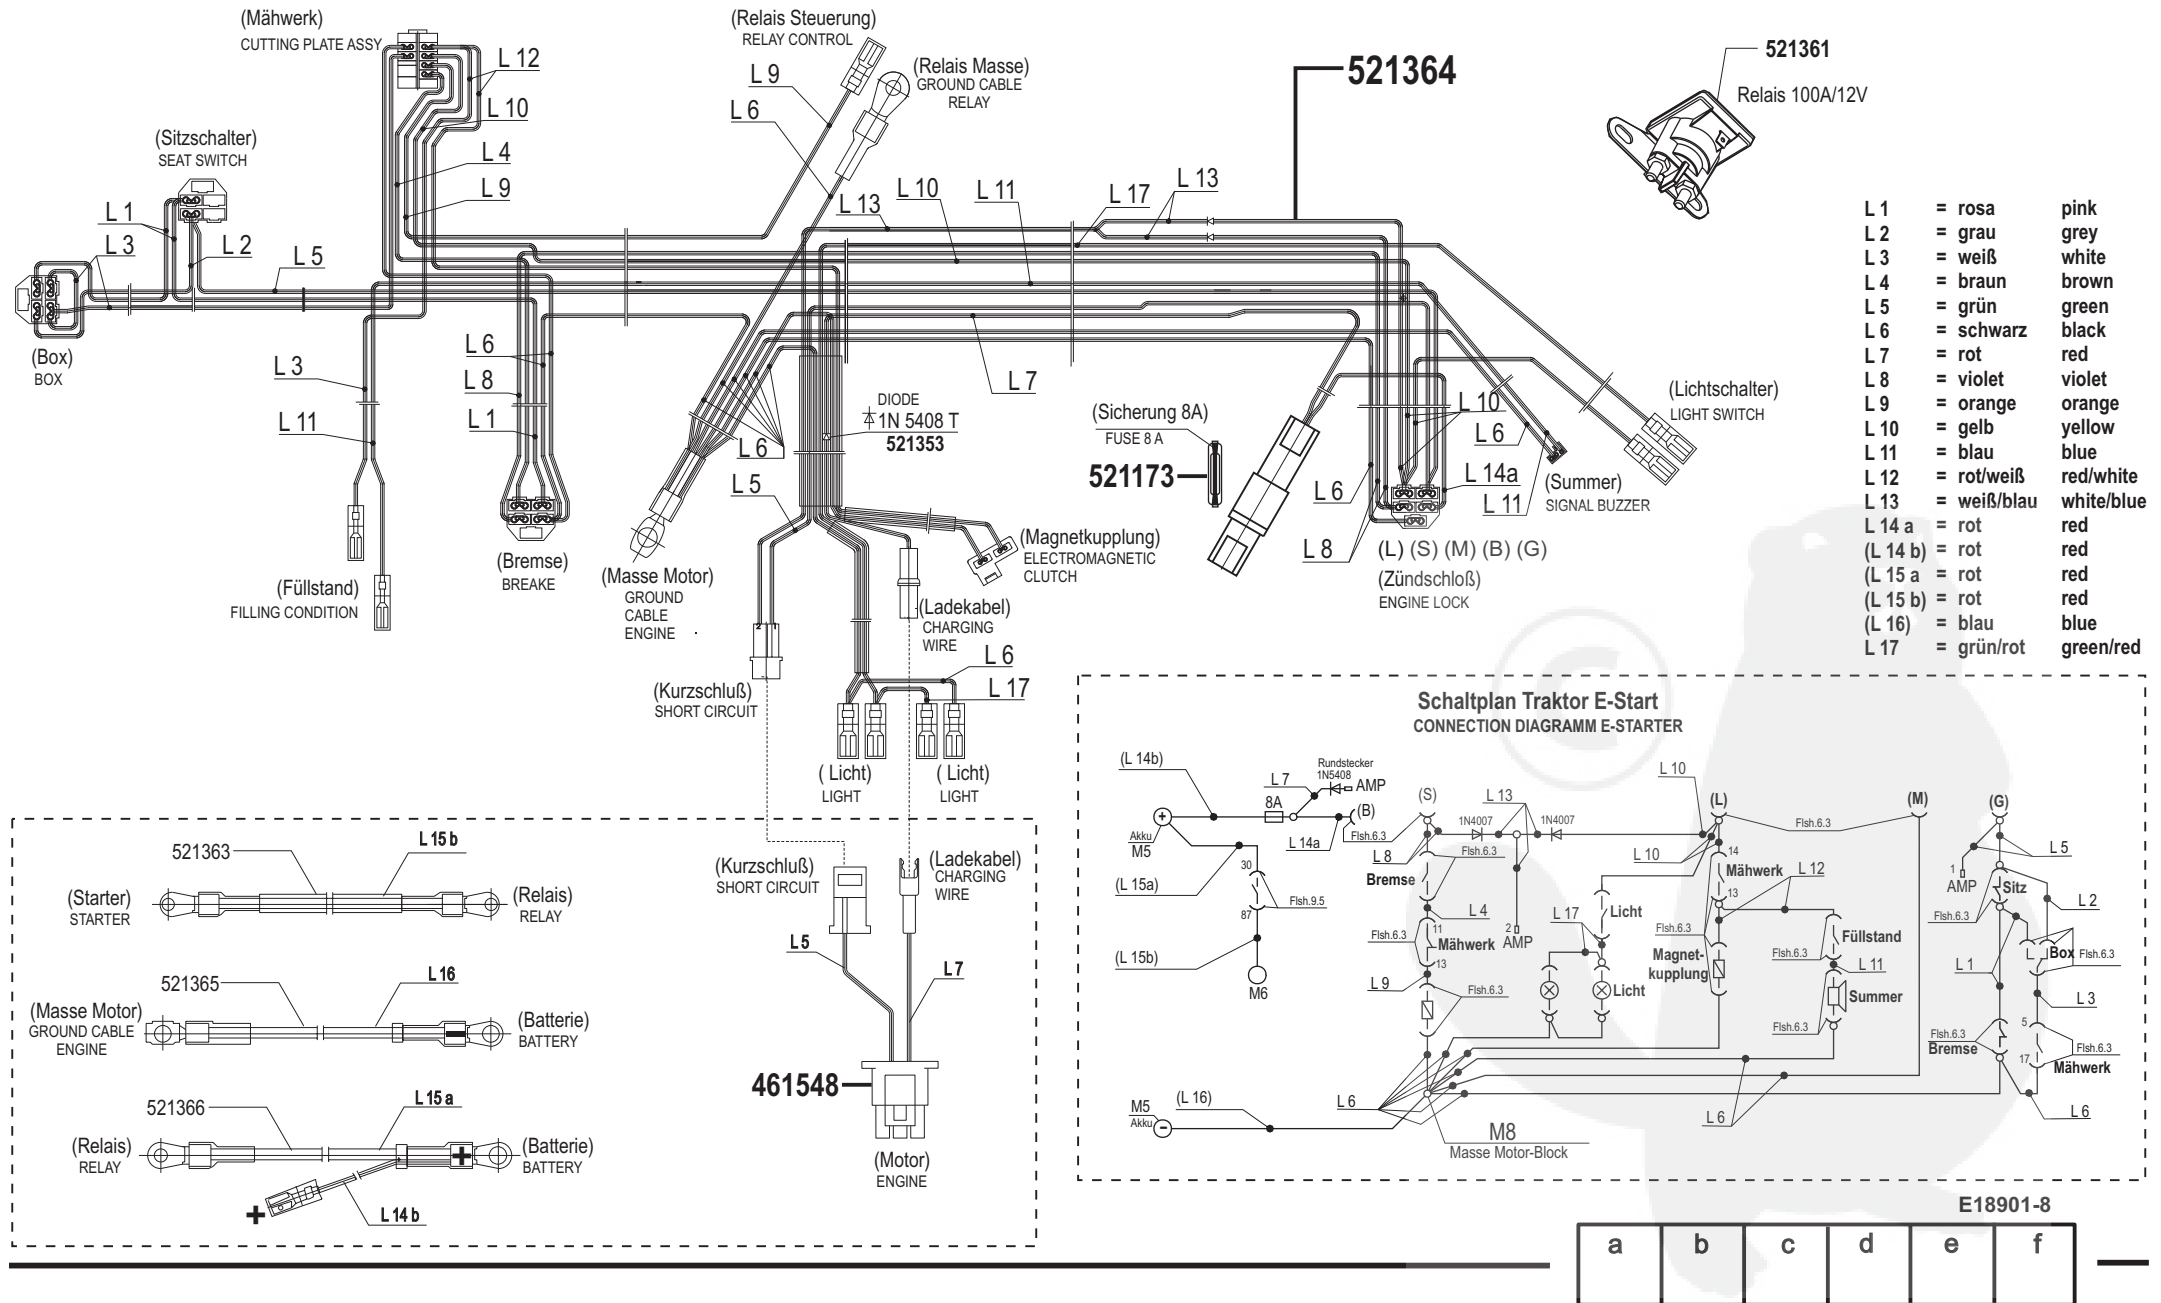

# Crossover 102/15

Art. Nr. 65058 / 118901

E18901-1

a	b	c	d	e	f
01/07					

# Crossover 102/15

Art. Nr. 65058 / 118901

E18901-6

a	b	c	d	e	f
---	---	---	---	---	---

# Crossover 102/15

Art. Nr. 65058 / 118901

E18901-7

a	b	c	d	e	f
---	---	---	---	---	---

# Crossover 102/15

Art. Nr. 65058 / 118901

L 1	= rosa	pink
L 2	= grau	grey
L 3	= weiß	white
L 4	= braun	brown
L 5	= grün	green
L 6	= schwarz	black
L 7	= rot	red
L 8	= violett	violet
L 9	= orange	orange
L 10	= gelb	yellow
L 11	= blau	blue
L 12	= rot/weiß	red/white
L 13	= weiß/blau	white/blue
L 14 a	= rot	red
(L 14 b)	= rot	red
(L 15 a)	= rot	red
(L 15 b)	= rot	red
(L 16)	= blau	blue
L 17	= grün/rot	green/red