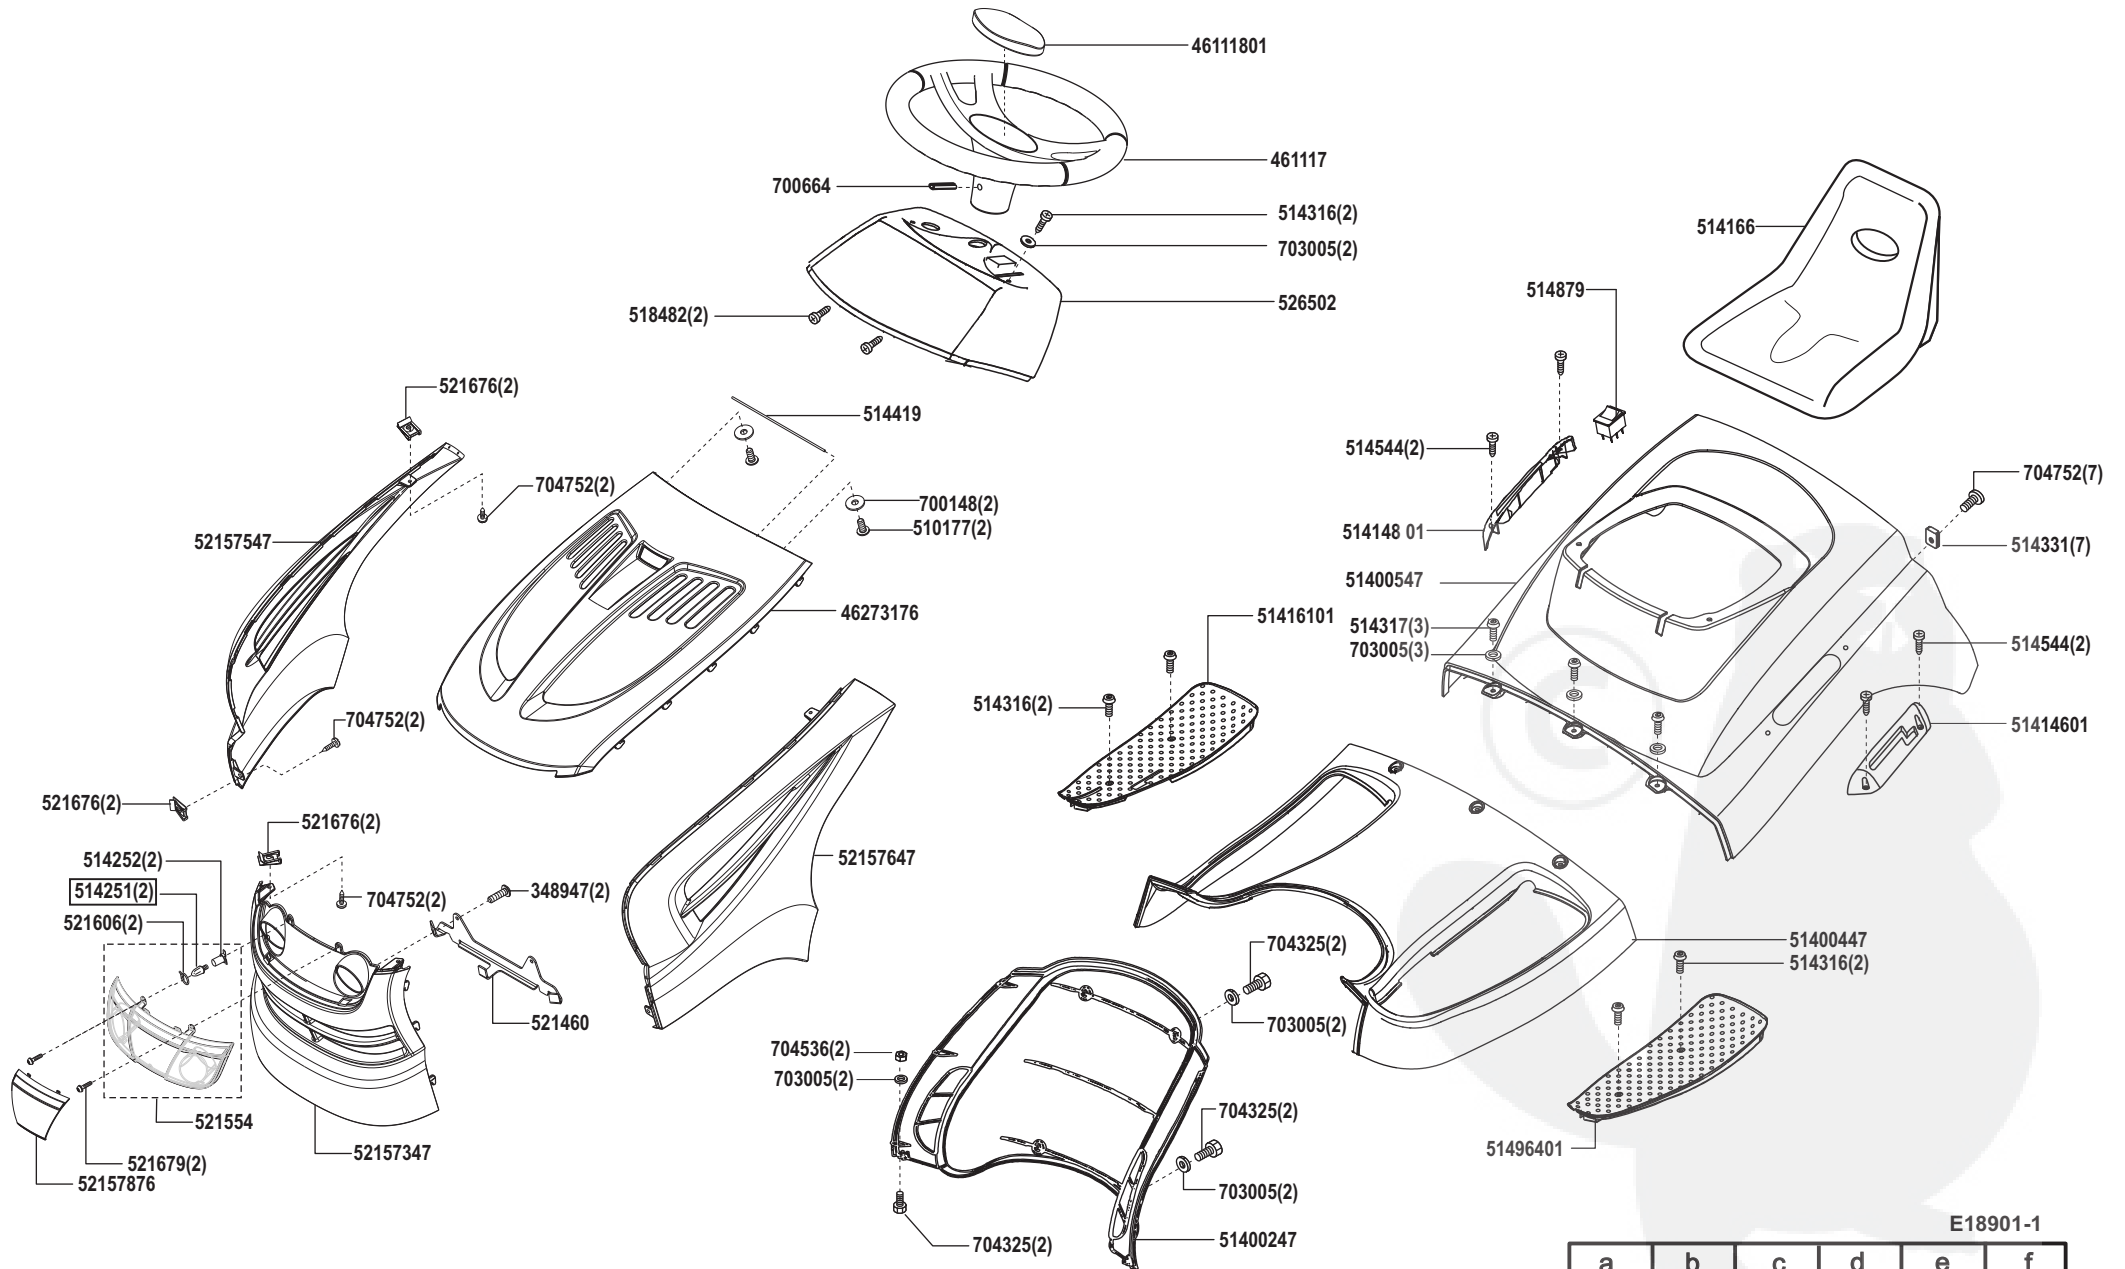

# Crossover 102/15

Art. Nr. 65058 / 118901

E18901-1

a	b	c	d	e	f
01/07					

# Crossover 102/15

Art. Nr. 65058 / 118901

E18901-3

a	b	c	d	e	f
---	---	---	---	---	---

# Crossover 102/15

Art. Nr. 65058 / 118901

L 1	= rosa	pink
L 2	= grau	grey
L 3	= weiß	white
L 4	= braun	brown
L 5	= grün	green
L 6	= schwarz	black
L 7	= rot	red
L 8	= violett	violet
L 9	= orange	orange
L 10	= gelb	yellow
L 11	= blau	blue
L 12	= rot/weiß	red/white
L 13	= weiß/blau	white/blue
L 14 a	= rot	red
(L 14 b)	= rot	red
(L 15 a)	= rot	red
(L 15 b)	= rot	red
(L 16)	= blau	blue
L 17	= grün/rot	green/red