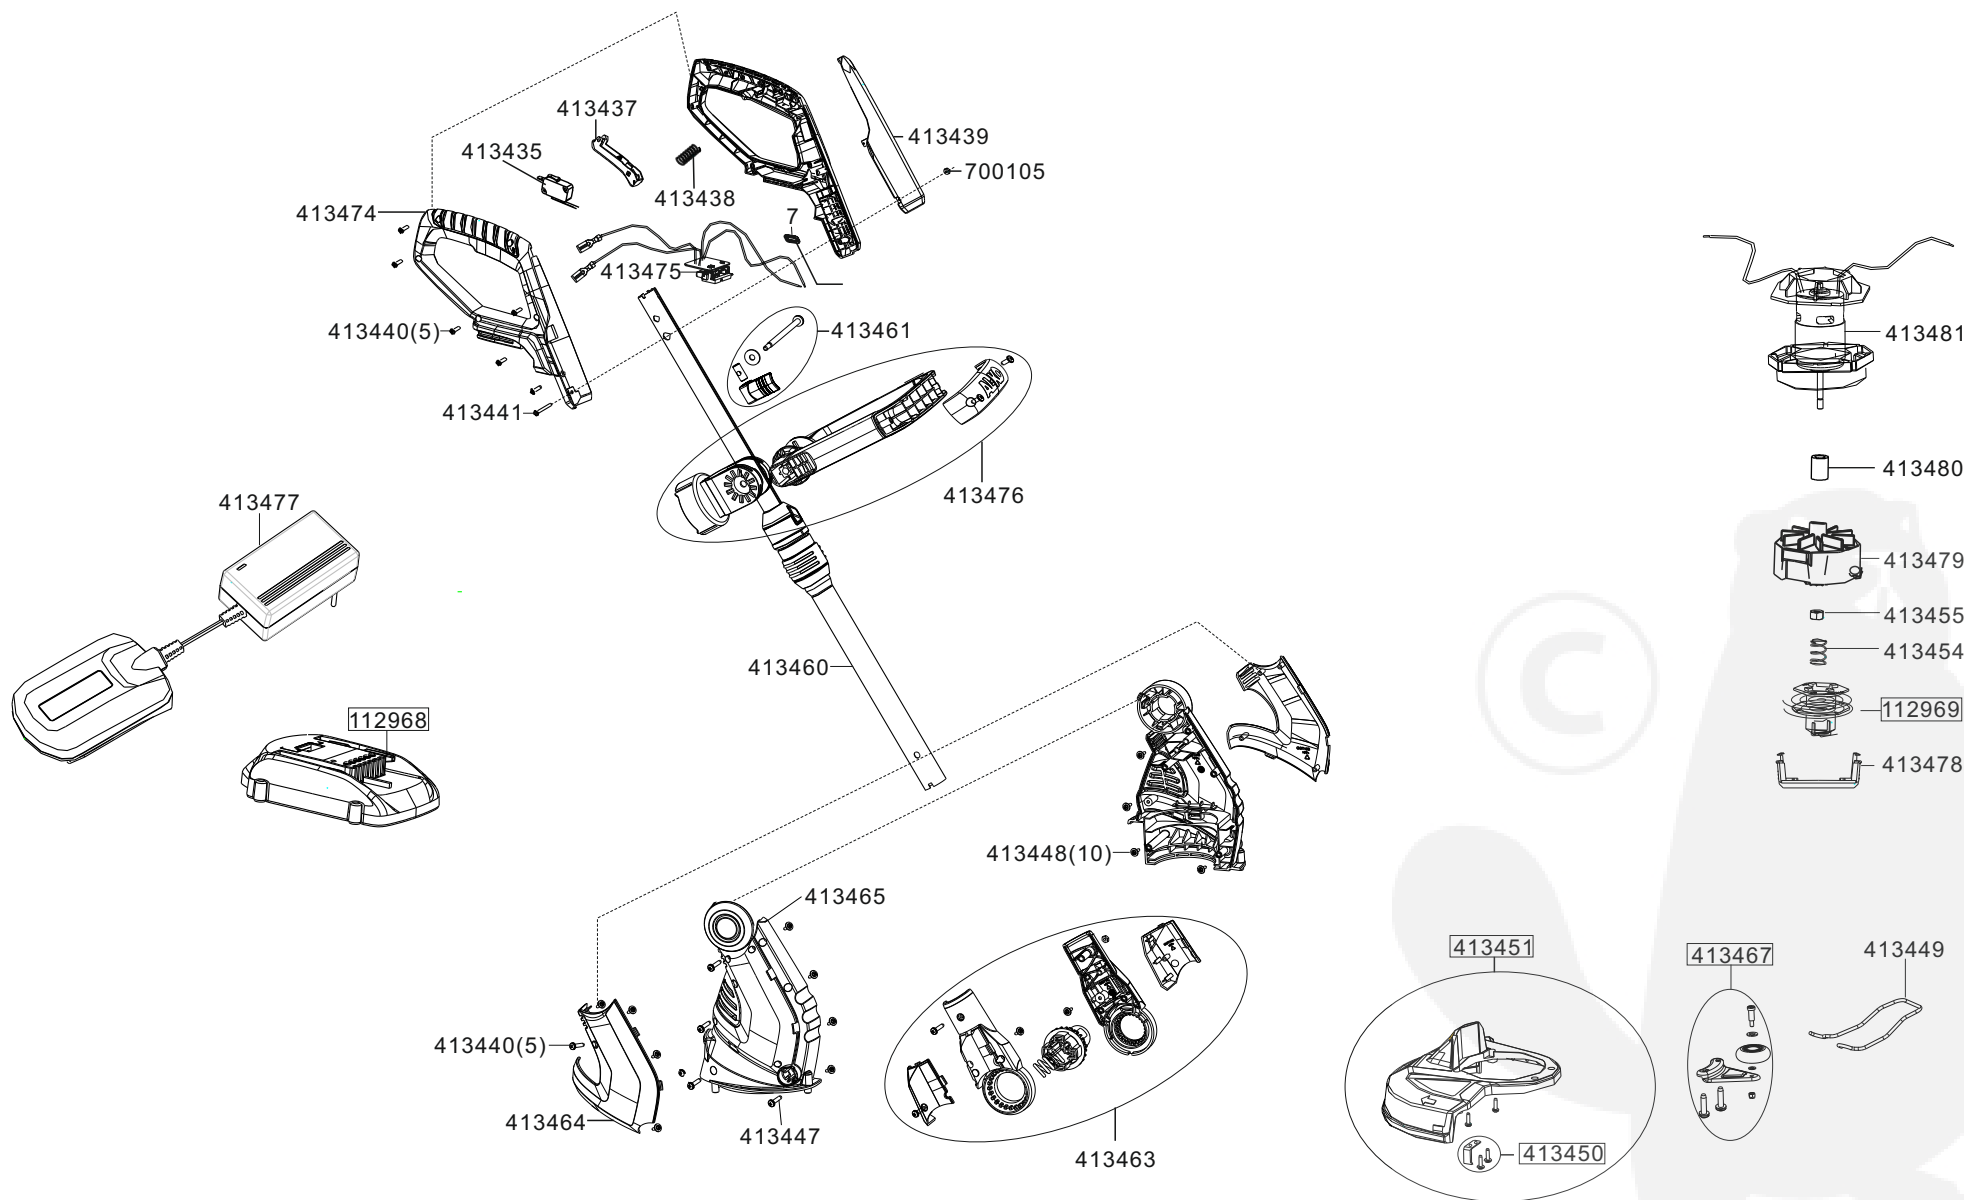

GT LI 18V Comfort

Art.-Nr. 112927

a	b	c	d	e	f
---	---	---	---	---	---