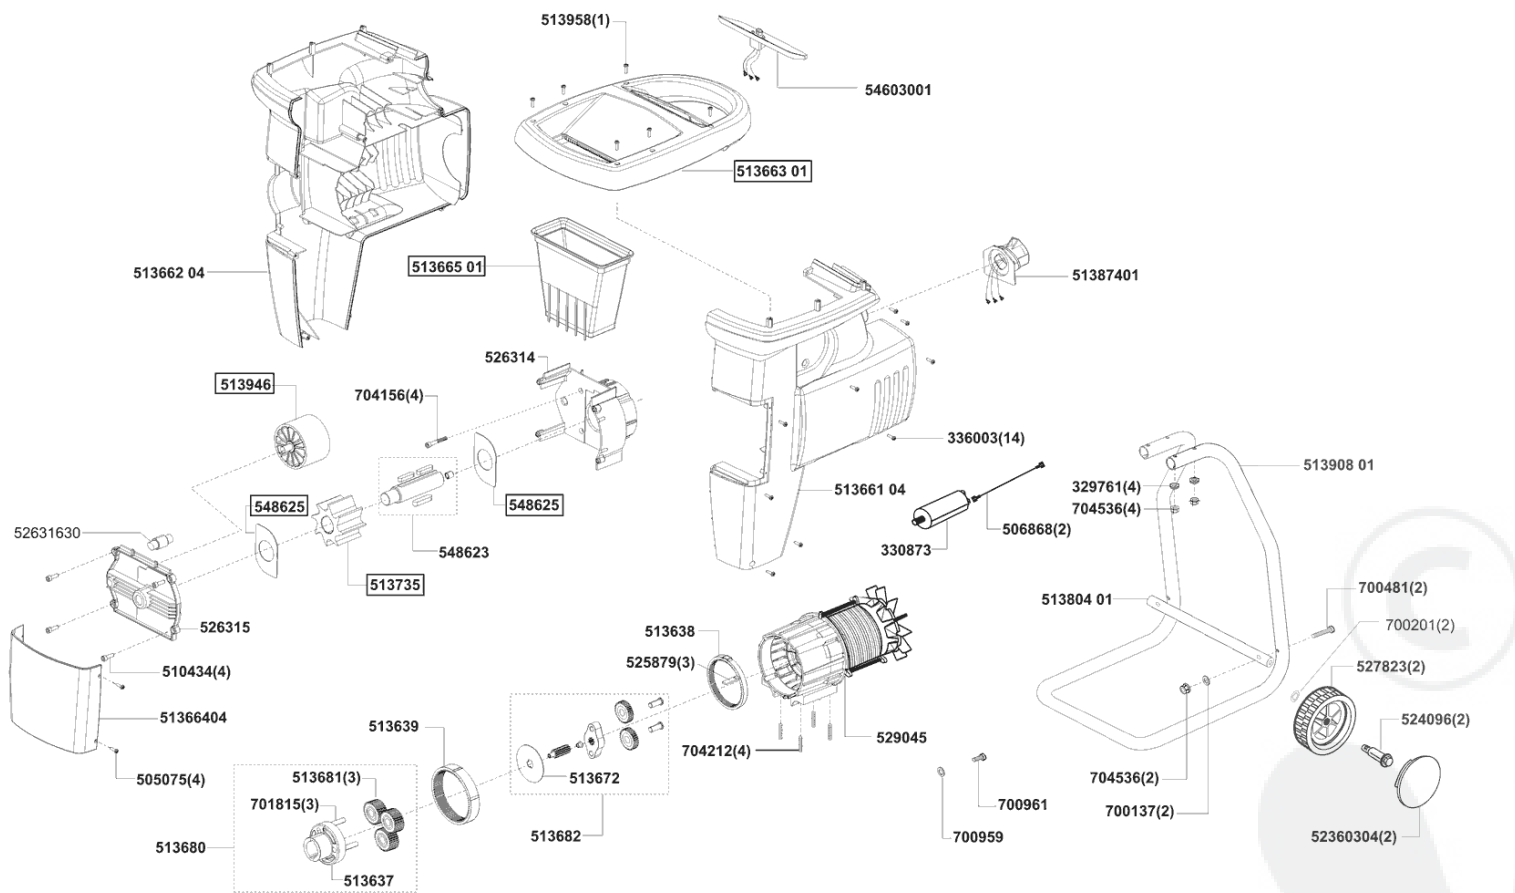

AL-KO Silent Power shredders Silent Power 3500 - 118232 - Year of manufacture 02/2003

AL-KO Silent Power shredders Silent Power 3500 - 118232 - Year of manufacture 02/2003

329761 WASHER
330873 CAPACITOR OLD 329509
349507 SCREW OLD S530849
505075 SCREW
506868 CABLE 230 MM
510434 SCREW
513637 BOSS - USE 450202
513638 INNER RING
513639 OUTER RING
51366104 HOUSING L/H
51366204 HOUSING R/H
52630801 HOPPER TOP OLD 51366301
51366404 COVER FWH (51366404)
51366501 HOPPER
513672 PLATE
513680 SPINDLE ASSY
513681 BEARING
513682 SMALL BEARING ASSY
513735 GEAR
51380401 BAR
51387401 CONNECTOR
51390801 FRAME
513946 DRUM ROLLER
513958 SCREW
52360304 WHEEL CAP OLD 519528. 43131.04
524096 WHEEL BOLT - OLD 528121
525879 AXLE FUSE
526313 BLADE PLATE COVER OLD 513554
526315 USE 513839
52631630 BUSH
527823 WHEEL
529044 E-MOTOR
54603001 SWITCH PLATE OLD 51387301
529907 SHAFT OLD NOS 548623 & 513816
548625 SHIM
700137 WASHER - OLD 700149
700201 WASHER - OLD 843713000
700481 COACH BOLT
700959 WASHER
700961 SCREW OLD 409578
701815 PIN
704156 HEXAGON SOCKET-HEAD CAP SCREW
704212 SCREW
704536 NUT - OLD 703732/700276