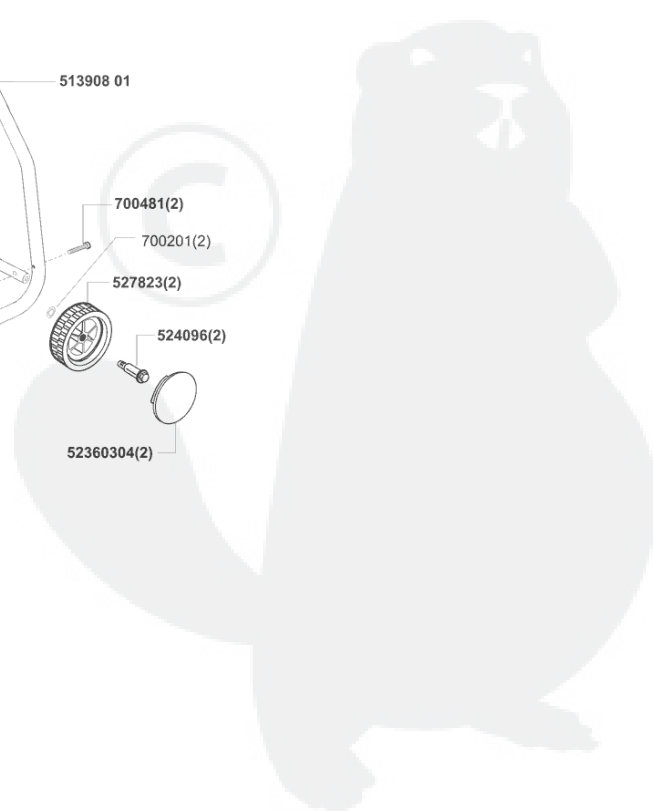

AL-KO Silent Power shredders Silent Power 3500 - 118232 - Year of manufacture 02/2003

AL-KO Silent Power shredders Silent Power 3500 - 118232 - Year of manufacture 02/2003

329761 WASHER
330873 CAPACITOR OLD 329509
349507 SCREW OLD S530849
505075 SCREW
506868 CABLE 230 MM
510434 SCREW
513637 BOSS - USE 450202
513638 INNER RING
513639 OUTER RING
51366104 HOUSING L/H
51366204 HOUSING R/H
52630801 HOPPER TOP OLD 51366301
51366404 COVER FWH (51366404)
51366501 HOPPER
513672 PLATE
513680 SPINDLE ASSY
513681 BEARING
513682 SMALL BEARING ASSY
513735 GEAR
51380401 BAR
51387401 CONNECTOR
51390801 FRAME
513946 DRUM ROLLER
513958 SCREW
52360304 WHEEL CAP OLD 519528. 43131.04
524096 WHEEL BOLT - OLD 528121
525879 AXLE FUSE
526313 BLADE PLATE COVER OLD 513554
526315 USE 513839
52631630 BUSH
527823 WHEEL
529044 E-MOTOR
54603001 SWITCH PLATE OLD 51387301
529907 SHAFT OLD NOS 548623 & 513816
548625 SHIM
700137 WASHER - OLD 700149
700201 WASHER - OLD 843713000
700481 COACH BOLT
700959 WASHER
700961 SCREW OLD 409578
701815 PIN
704156 HEXAGON SOCKET-HEAD CAP SCREW
704212 SCREW
704536 NUT - OLD 703732/700276