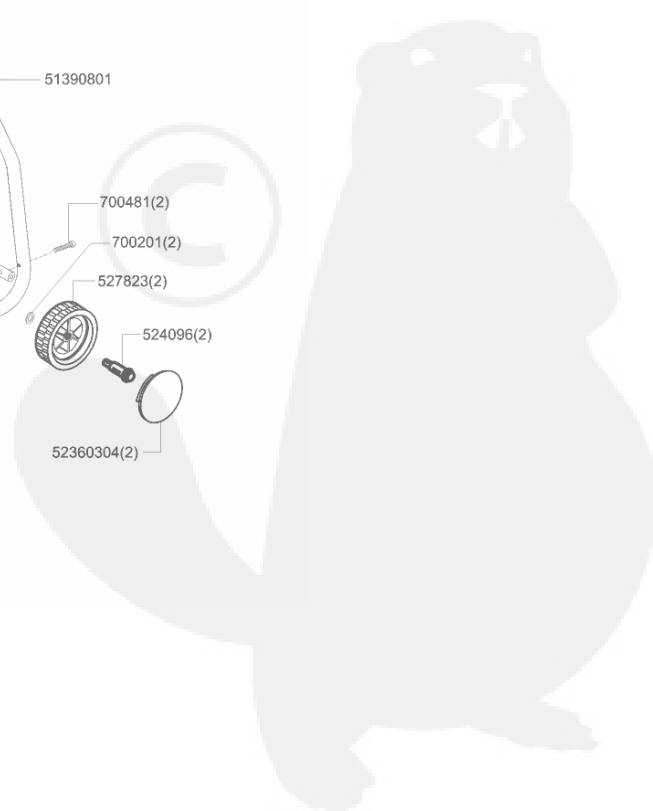

AL-KO Silent Power shredders Silent Power 4000 - 118233 - Year of manufacture 09/2002

AL-KO Silent Power shredders Silent Power 4000 - 118233 - Year of manufacture 09/2002

329761 WASHER
349507 SCREW OLD S530849
505075 SCREW
506868 CABLE 230 MM
510434 SCREW
513637 BOSS - USE 450202
513638 INNER RING
513639 OUTER RING
51366104 HOUSING L/H
51366204 HOUSING R/H
51366404 COVER FWH (51366404)
51366501 HOPPER
513672 PLATE
513682 SMALL BEARING ASSY
513735 GEAR
51380401 BAR
51387401 CONNECTOR
51390801 FRAME
513928 COG
513929 PLANET GEAR CARRIER
513946 DRUM ROLLER
513958 SCREW
515811 CAPACITOR OLD 341-561
52360304 WHEEL CAP OLD 519528. 43131.04
524096 WHEEL BOLT - OLD 528121
525879 AXLE FUSE
52630801 HOPPER TOP OLD 51366301
526313 BLADE PLATE COVER OLD 513554
526315 USE 513839
52631630 BUSH
526365 MOTOR - USE 526342
527823 WHEEL
54564801 SWITCH
529907 SHAFT OLD NOS 548623 & 513816
548625 SHIM
700137 WASHER - OLD 700149
700201 WASHER - OLD 843713000
700481 COACH BOLT
700959 WASHER
700961 SCREW OLD 409578
701815 PIN
704156 HEXAGON SOCKET-HEAD CAP SCREW
704212 SCREW
704536 NUT - OLD 703732/700276