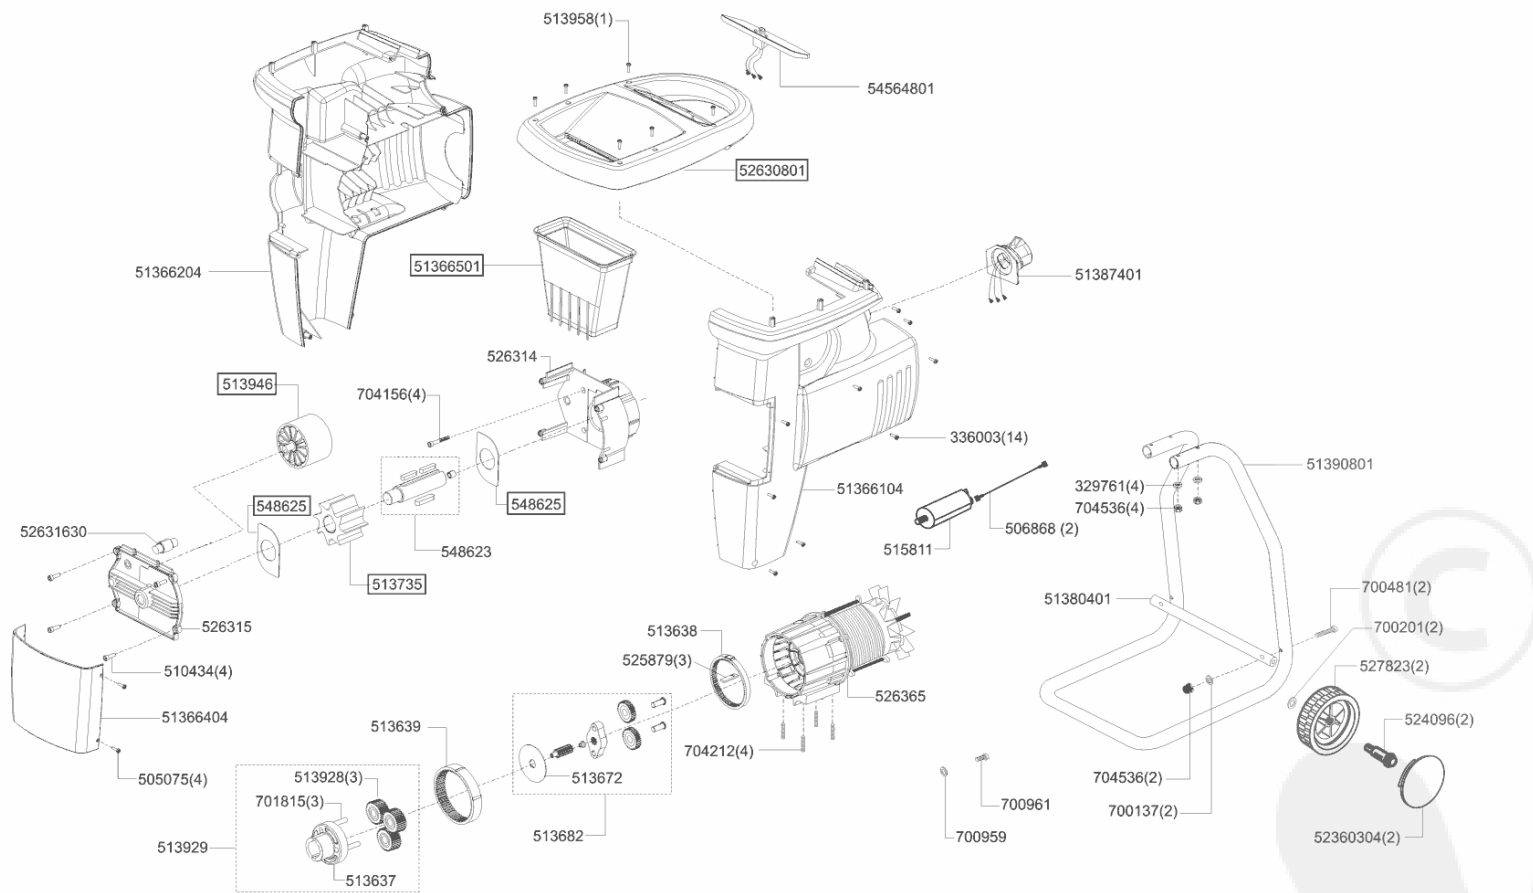

AL-KO Silent Power shredders Silent Power 4000 - 118233 - Year of manufacture 09/2002

AL-KO Silent Power shredders Silent Power 4000 - 118233 - Year of manufacture 09/2002

329761 WASHER
349507 SCREW OLD S530849
505075 SCREW
506868 CABLE 230 MM
510434 SCREW
513637 BOSS - USE 450202
513638 INNER RING
513639 OUTER RING
51366104 HOUSING L/H
51366204 HOUSING R/H
51366404 COVER FWH (51366404)
51366501 HOPPER
513672 PLATE
513682 SMALL BEARING ASSY
513735 GEAR
51380401 BAR
51387401 CONNECTOR
51390801 FRAME
513928 COG
513929 PLANET GEAR CARRIER
513946 DRUM ROLLER
513958 SCREW
515811 CAPACITOR OLD 341-561
52360304 WHEEL CAP OLD 519528. 43131.04
524096 WHEEL BOLT - OLD 528121
525879 AXLE FUSE
52630801 HOPPER TOP OLD 51366301
526313 BLADE PLATE COVER OLD 513554
526315 USE 513839
52631630 BUSH
526365 MOTOR - USE 526342
527823 WHEEL
54564801 SWITCH
529907 SHAFT OLD NOS 548623 & 513816
548625 SHIM
700137 WASHER - OLD 700149
700201 WASHER - OLD 843713000
700481 COACH BOLT
700959 WASHER
700961 SCREW OLD 409578
701815 PIN
704156 HEXAGON SOCKET-HEAD CAP SCREW
704212 SCREW
704536 NUT - OLD 703732/700276