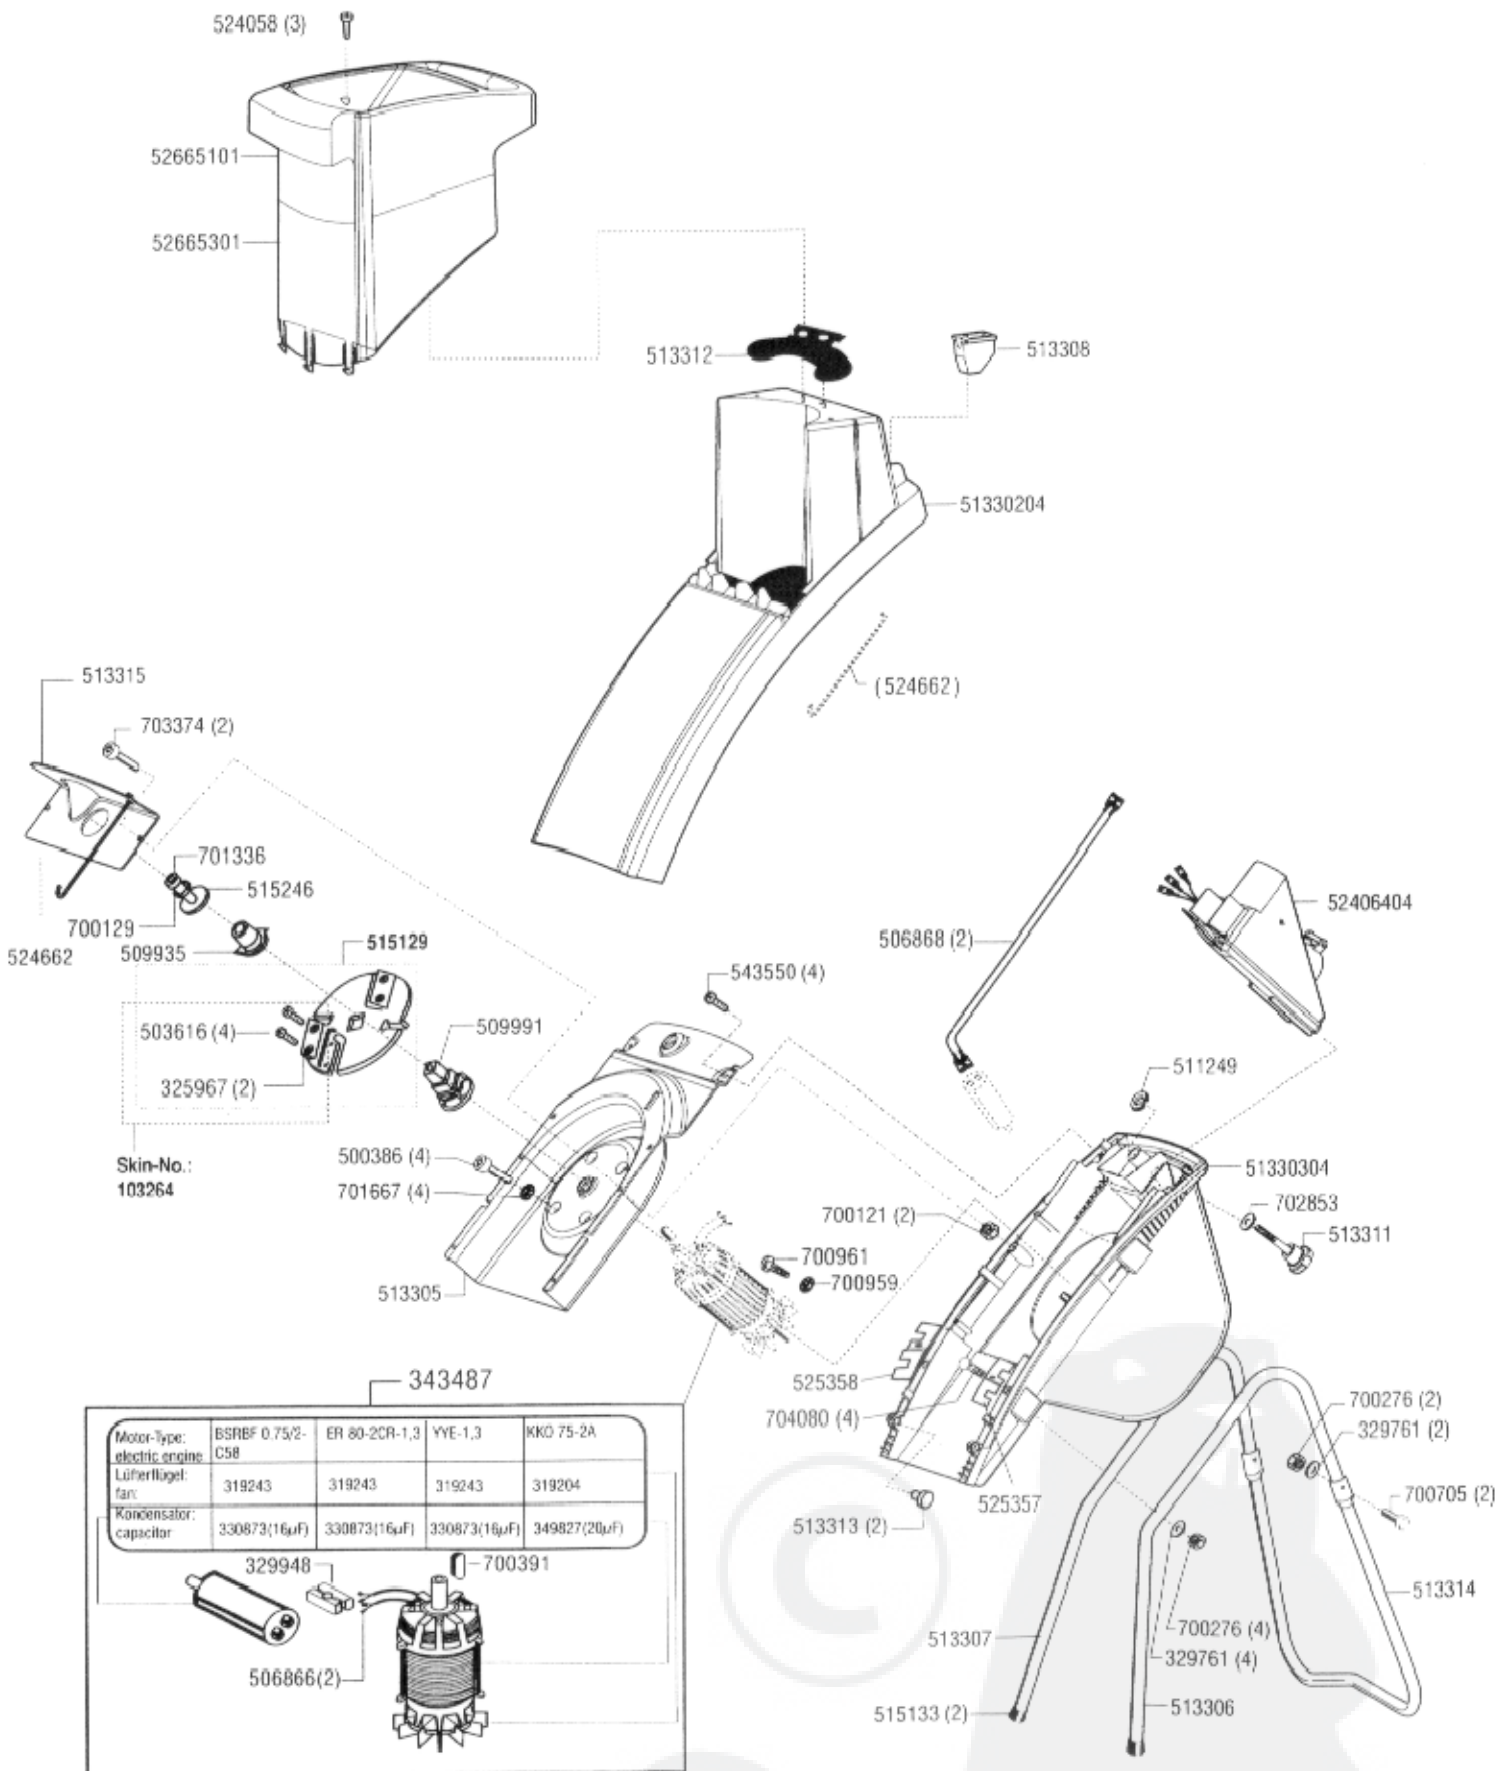

# New Tec 1400

## 110489

524071

© AL-KO GmbH

a	b	c	d	e	f
05/96	08/96	09/96	03/97	05/97	10/99