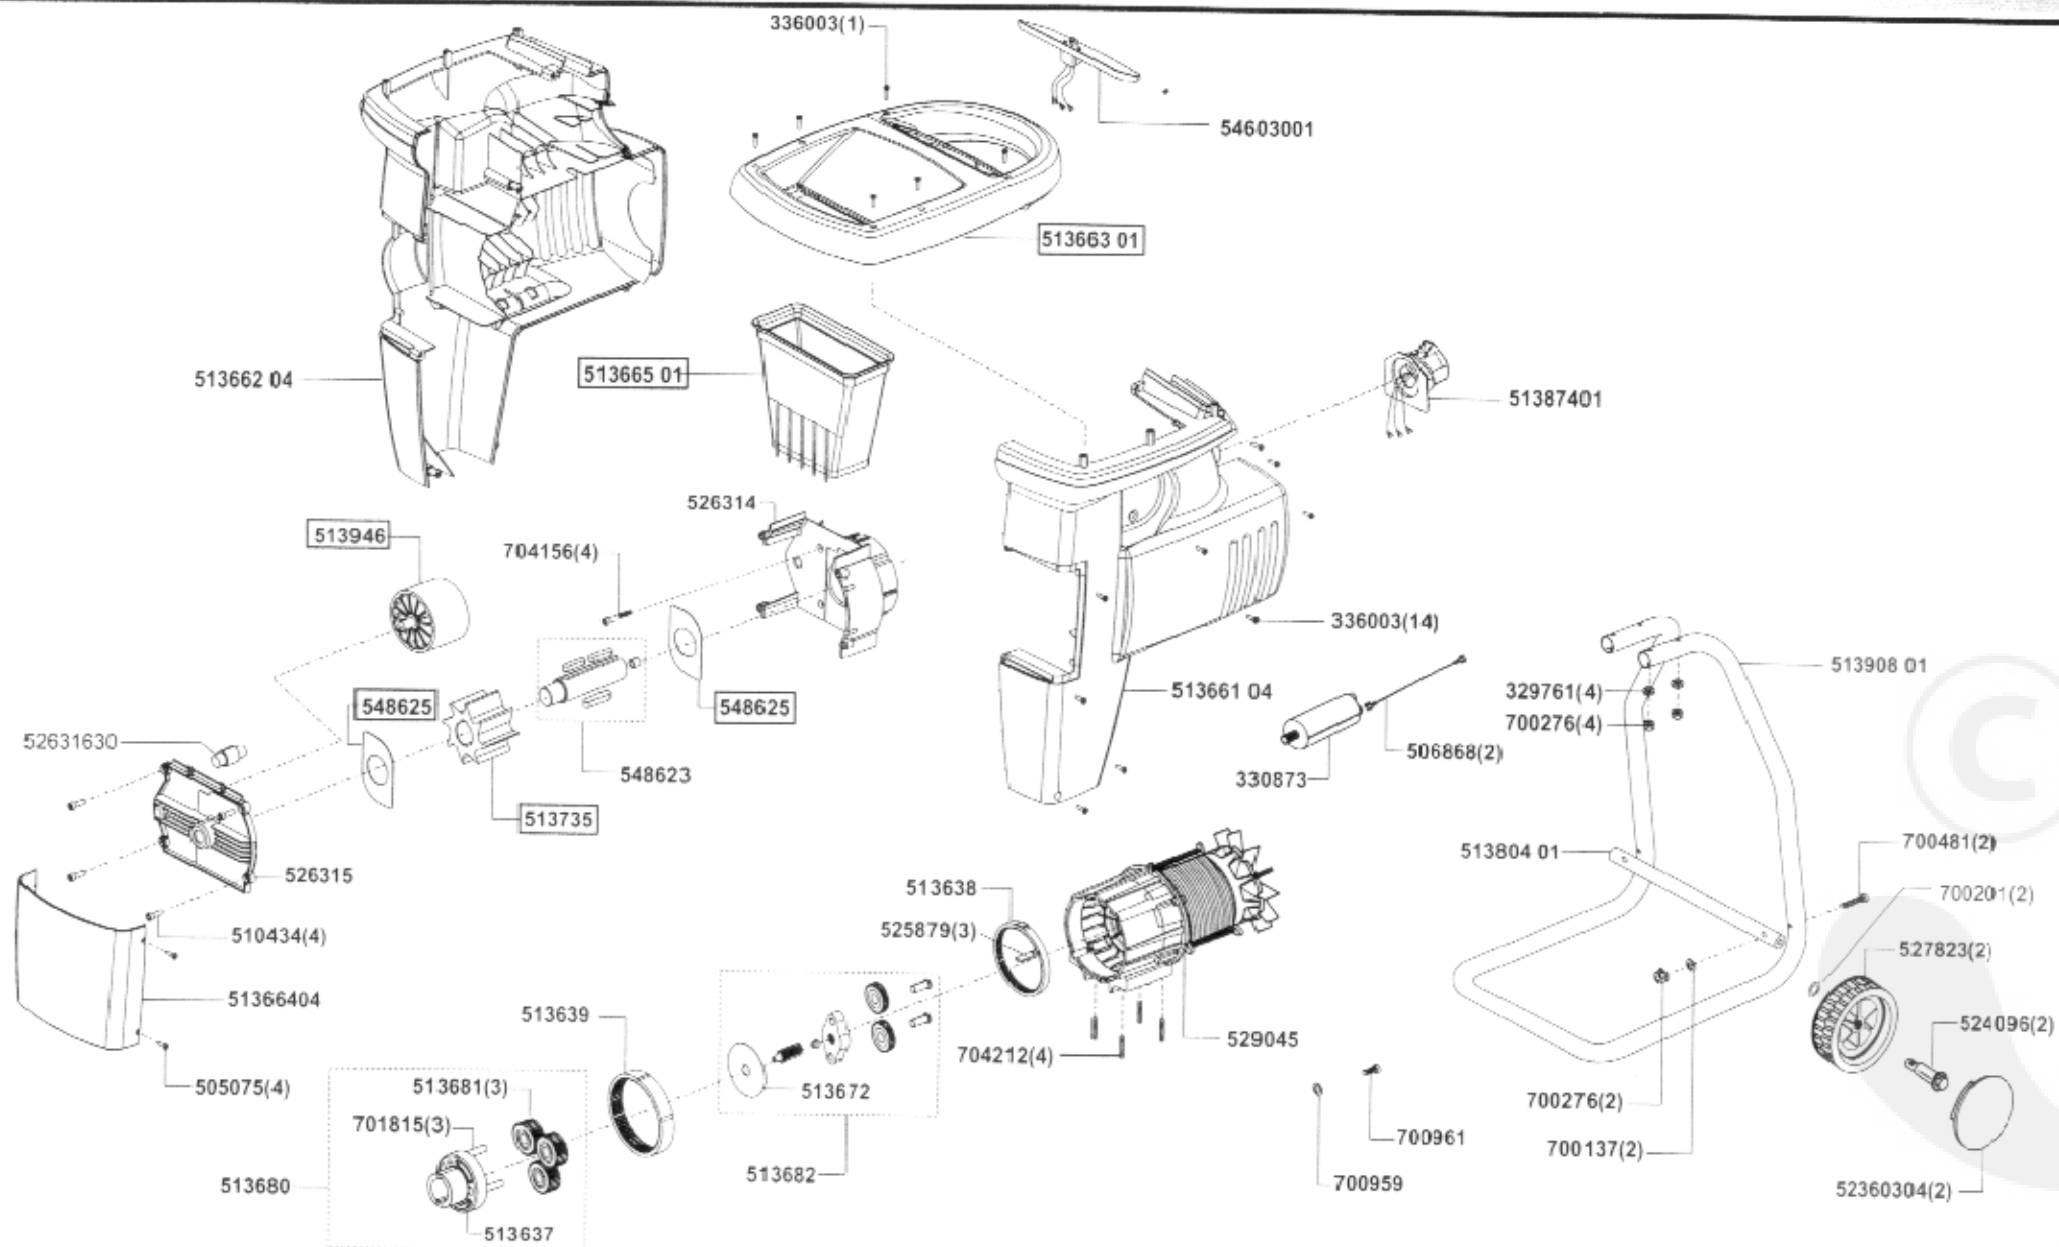

# Silent Power 3500

Art. Nr. 118232

**ALKO**  
Garten+Hobby

E16232

a	b	c	d	e	f
---	---	---	---	---	---