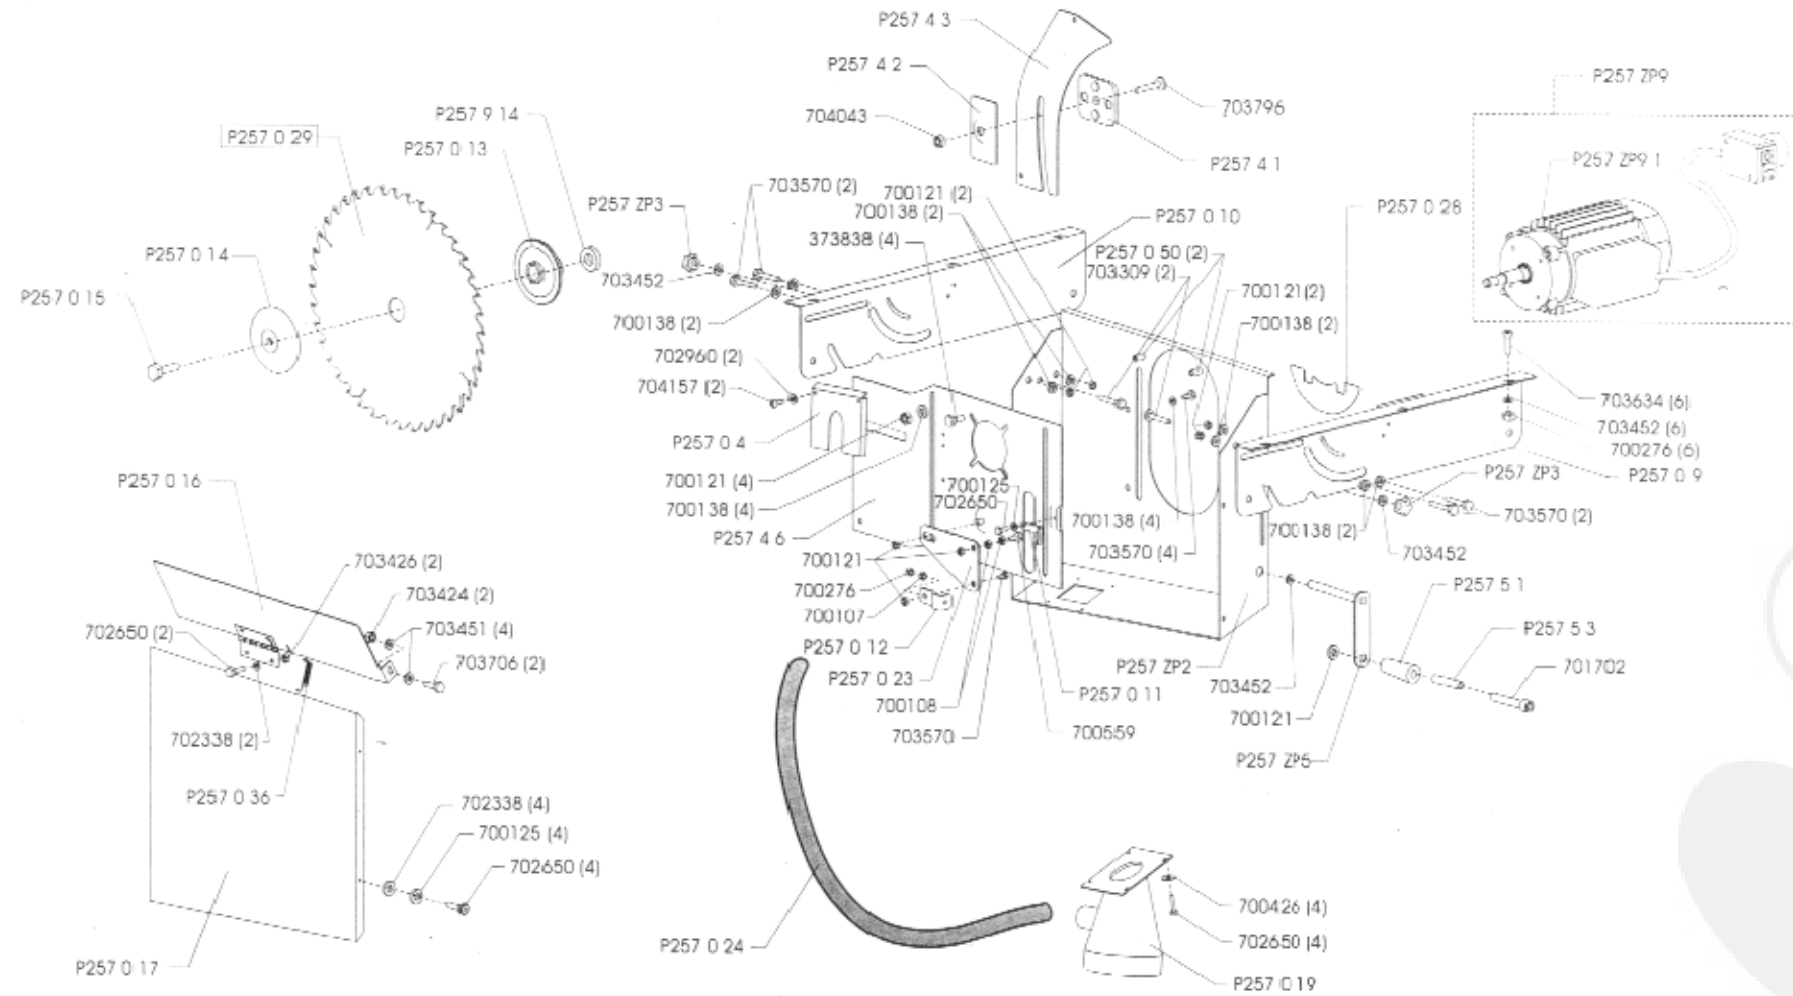

TSL 2000 W

Art. 112153

ALKO
Garten+Hobby

E112153 2/3

a	b	c	d	e	f
---	---	---	---	---	---

TSL 2000 W

Art. 112153

ALKO
 Garten+Hobby
