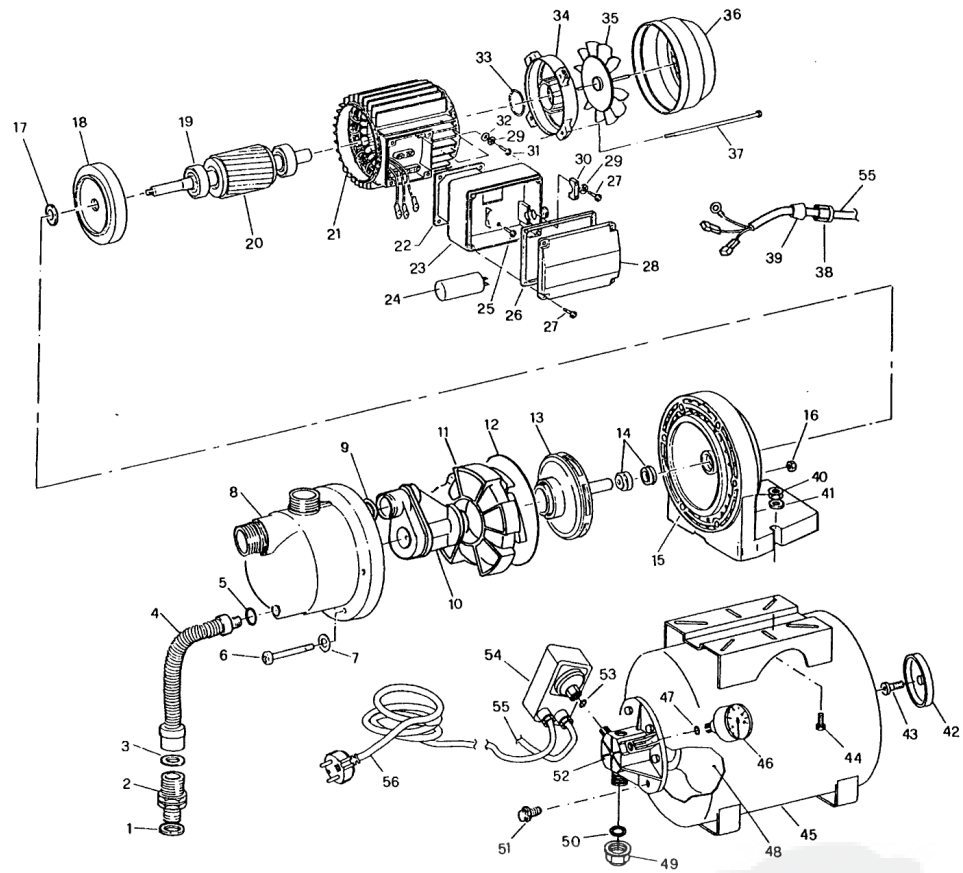

Orion Domestic water systems HWW 750 - 110500 - Year of manufacture 01/1997

Orion Domestic water systems HWW 750 - 110500 - Year of manufacture 01/1997

405923 WELLRING
406091 SCREW P1100002
406092 WASHER P1120009
406137 O-RING P1200003 (406137)
406104 WASHER P1240001
406110 WASHER/GASKET P1240002
406114 SCREW P1100004
406115 WASHER/GASKET P1240003
406118 CABLE CLAMP P1510004
406130 GROMMET (406130)
406135 O-RING P1200010
406136 COMPENSATING TUBE P1590005
406142 GAUGE OLD 406290
406145 MEMBRANE (406145)
406147 VALVE P1230008 (406147)
409586 VALVE LID (409586)
409416 TERMINAL BOX .KPL.HW(409416)
407506 BEARING SHELL 63
407507 FAN WHEEL (407507)
407508 FAN COVER (407508)
407510 PRESSURE SWITCH (407510)
407511 O-RING P1200016
407512 DISTRIBUTOR PLATE (407512)
407513 SCREW SKT. P1100026
407514 NUT P1590013
407515 WASHER/GASKET P1230010
407516 DOUBLE NIPPLE P1590019
407568 O-RING/INJECTOR JET/HW750
407569 INJECTOR JET / HW 750
407570 DIFFUSOR JET/HW750
407571 SEAL SET JET/HW750
407572 WHEEL JET/HW750
407578 WASHER/GASKET
407579 WASHER/GASKET
407582 COMPENSATING KETTLE
407573 PUMP FLANGE (409531)
700121 LOCK NUT - USE 704537
703453 WASHER - USE 700150
700426 WASHER
700959 WASHER
700961 SCREW OLD 409578
701494 BOLT