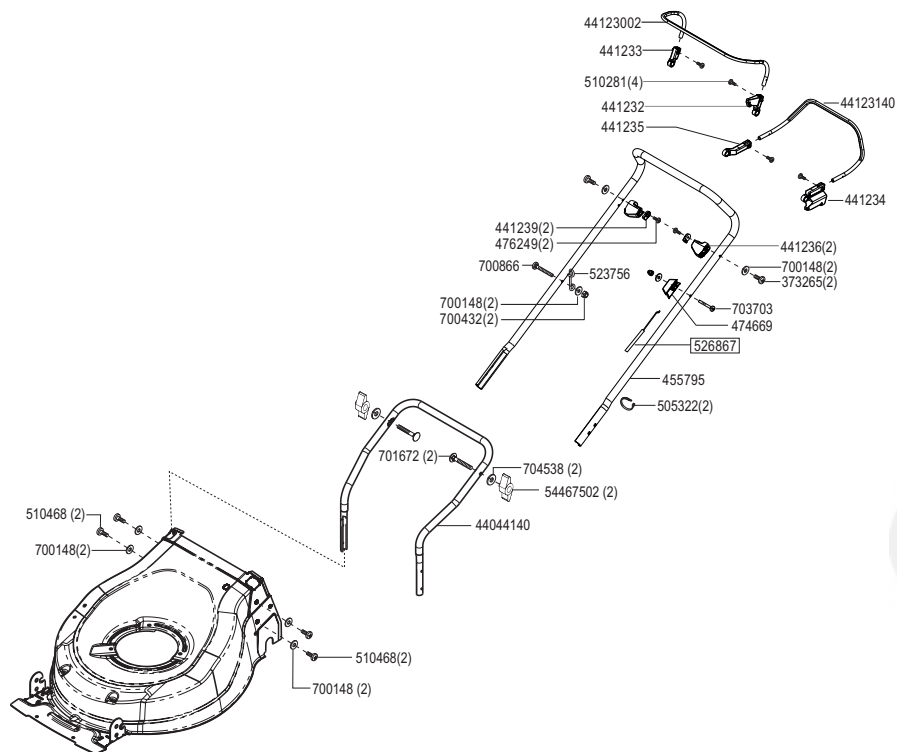

HIGHLINE 475 SP

Art. Nr. 119620

AL-KO

E 19620 2/2

a	b	c	d	e	f