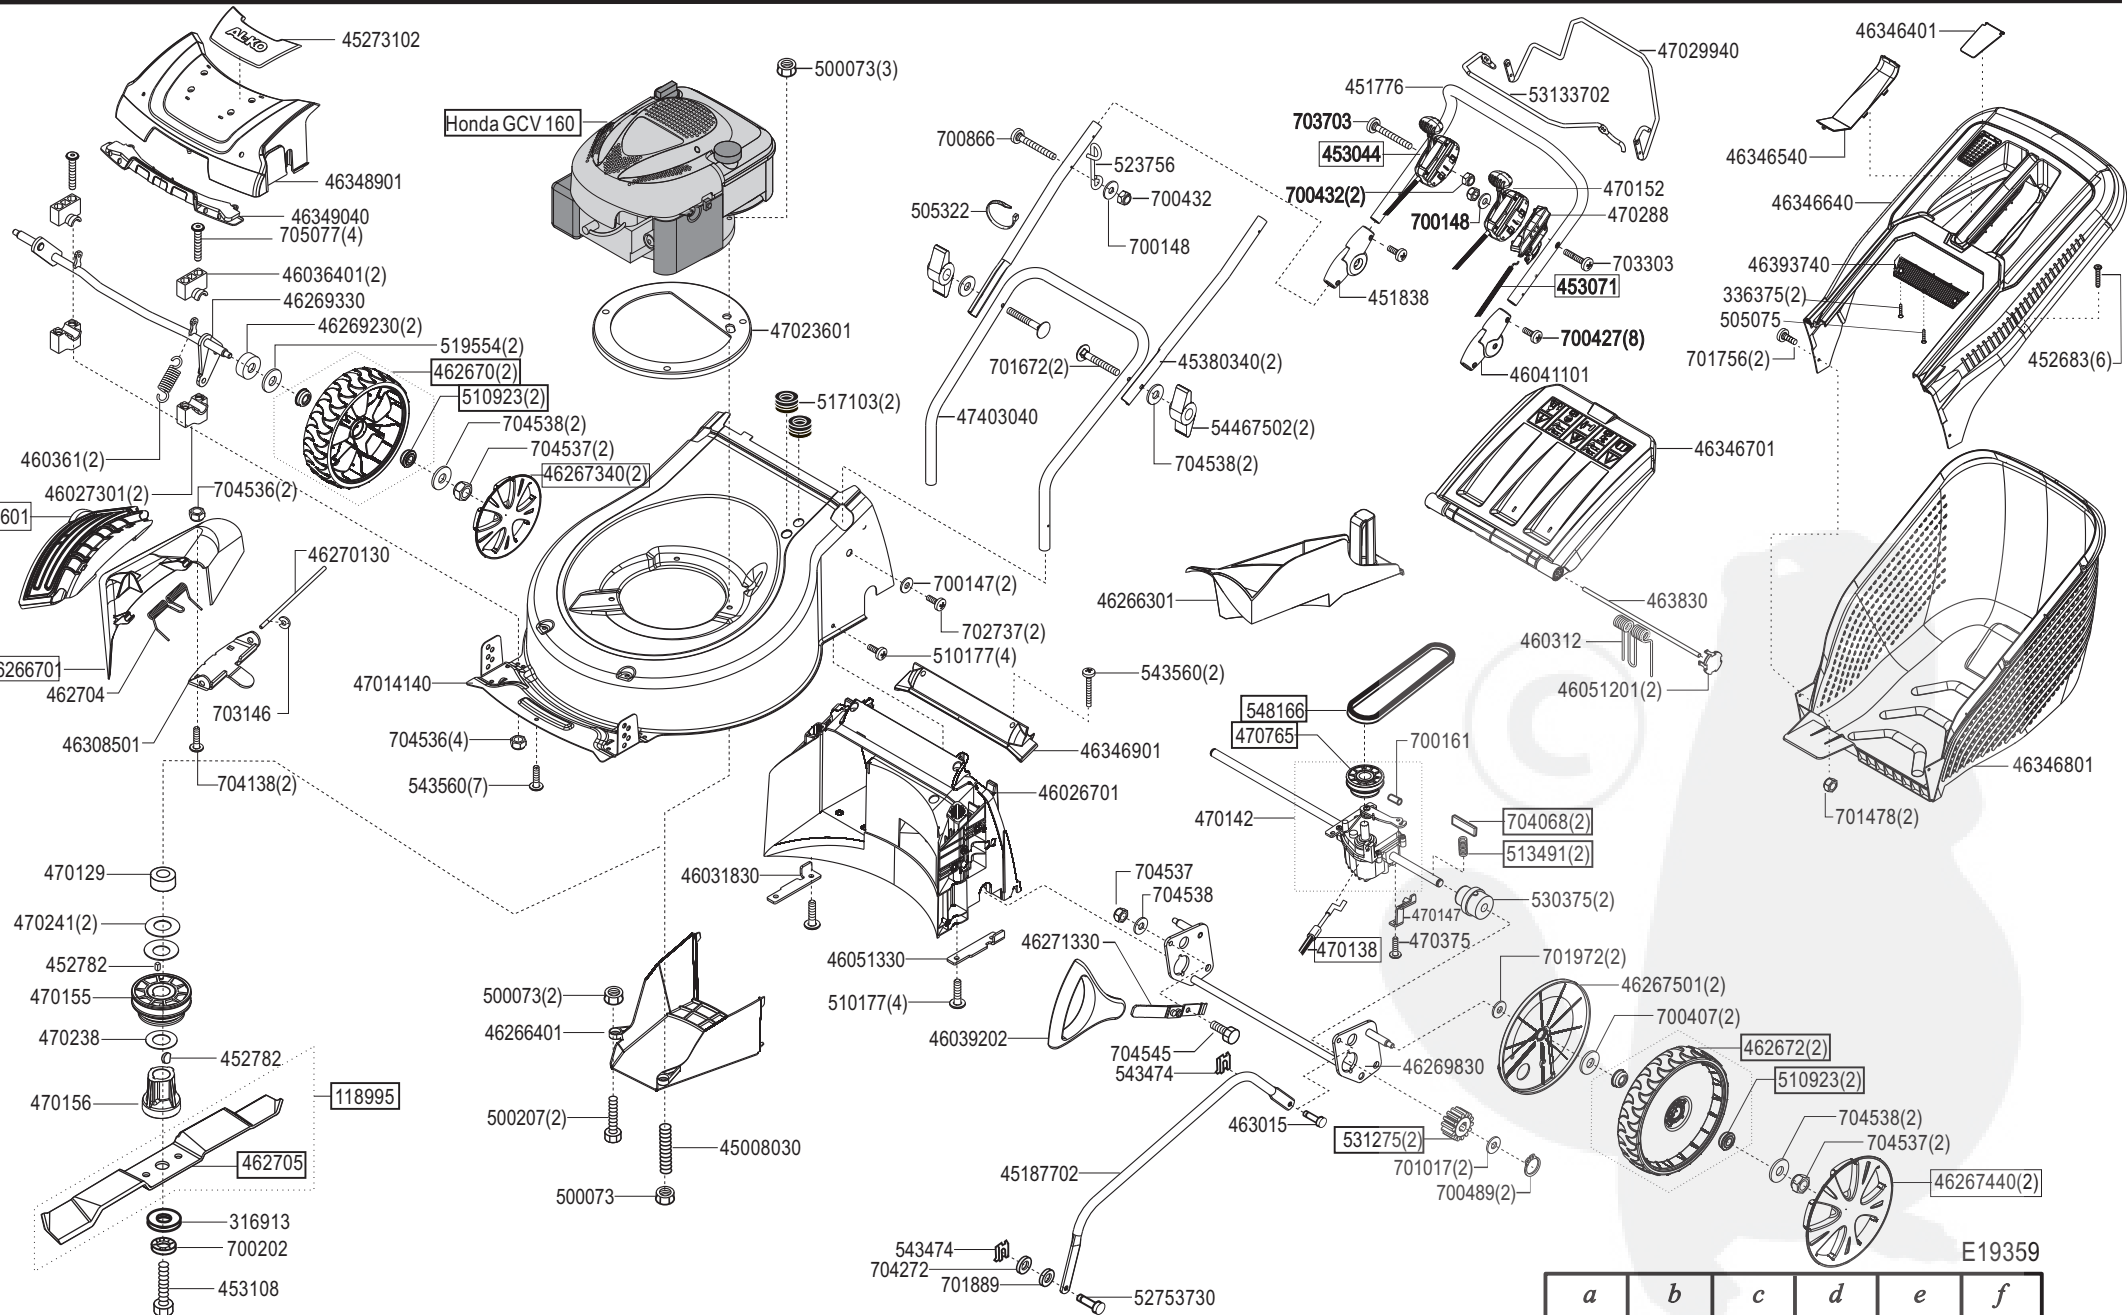

Silver 520 BRV-H

Art. Nr. 119359

AL-KO

E19359

a	b	c	d	e	f
---	---	---	---	---	---