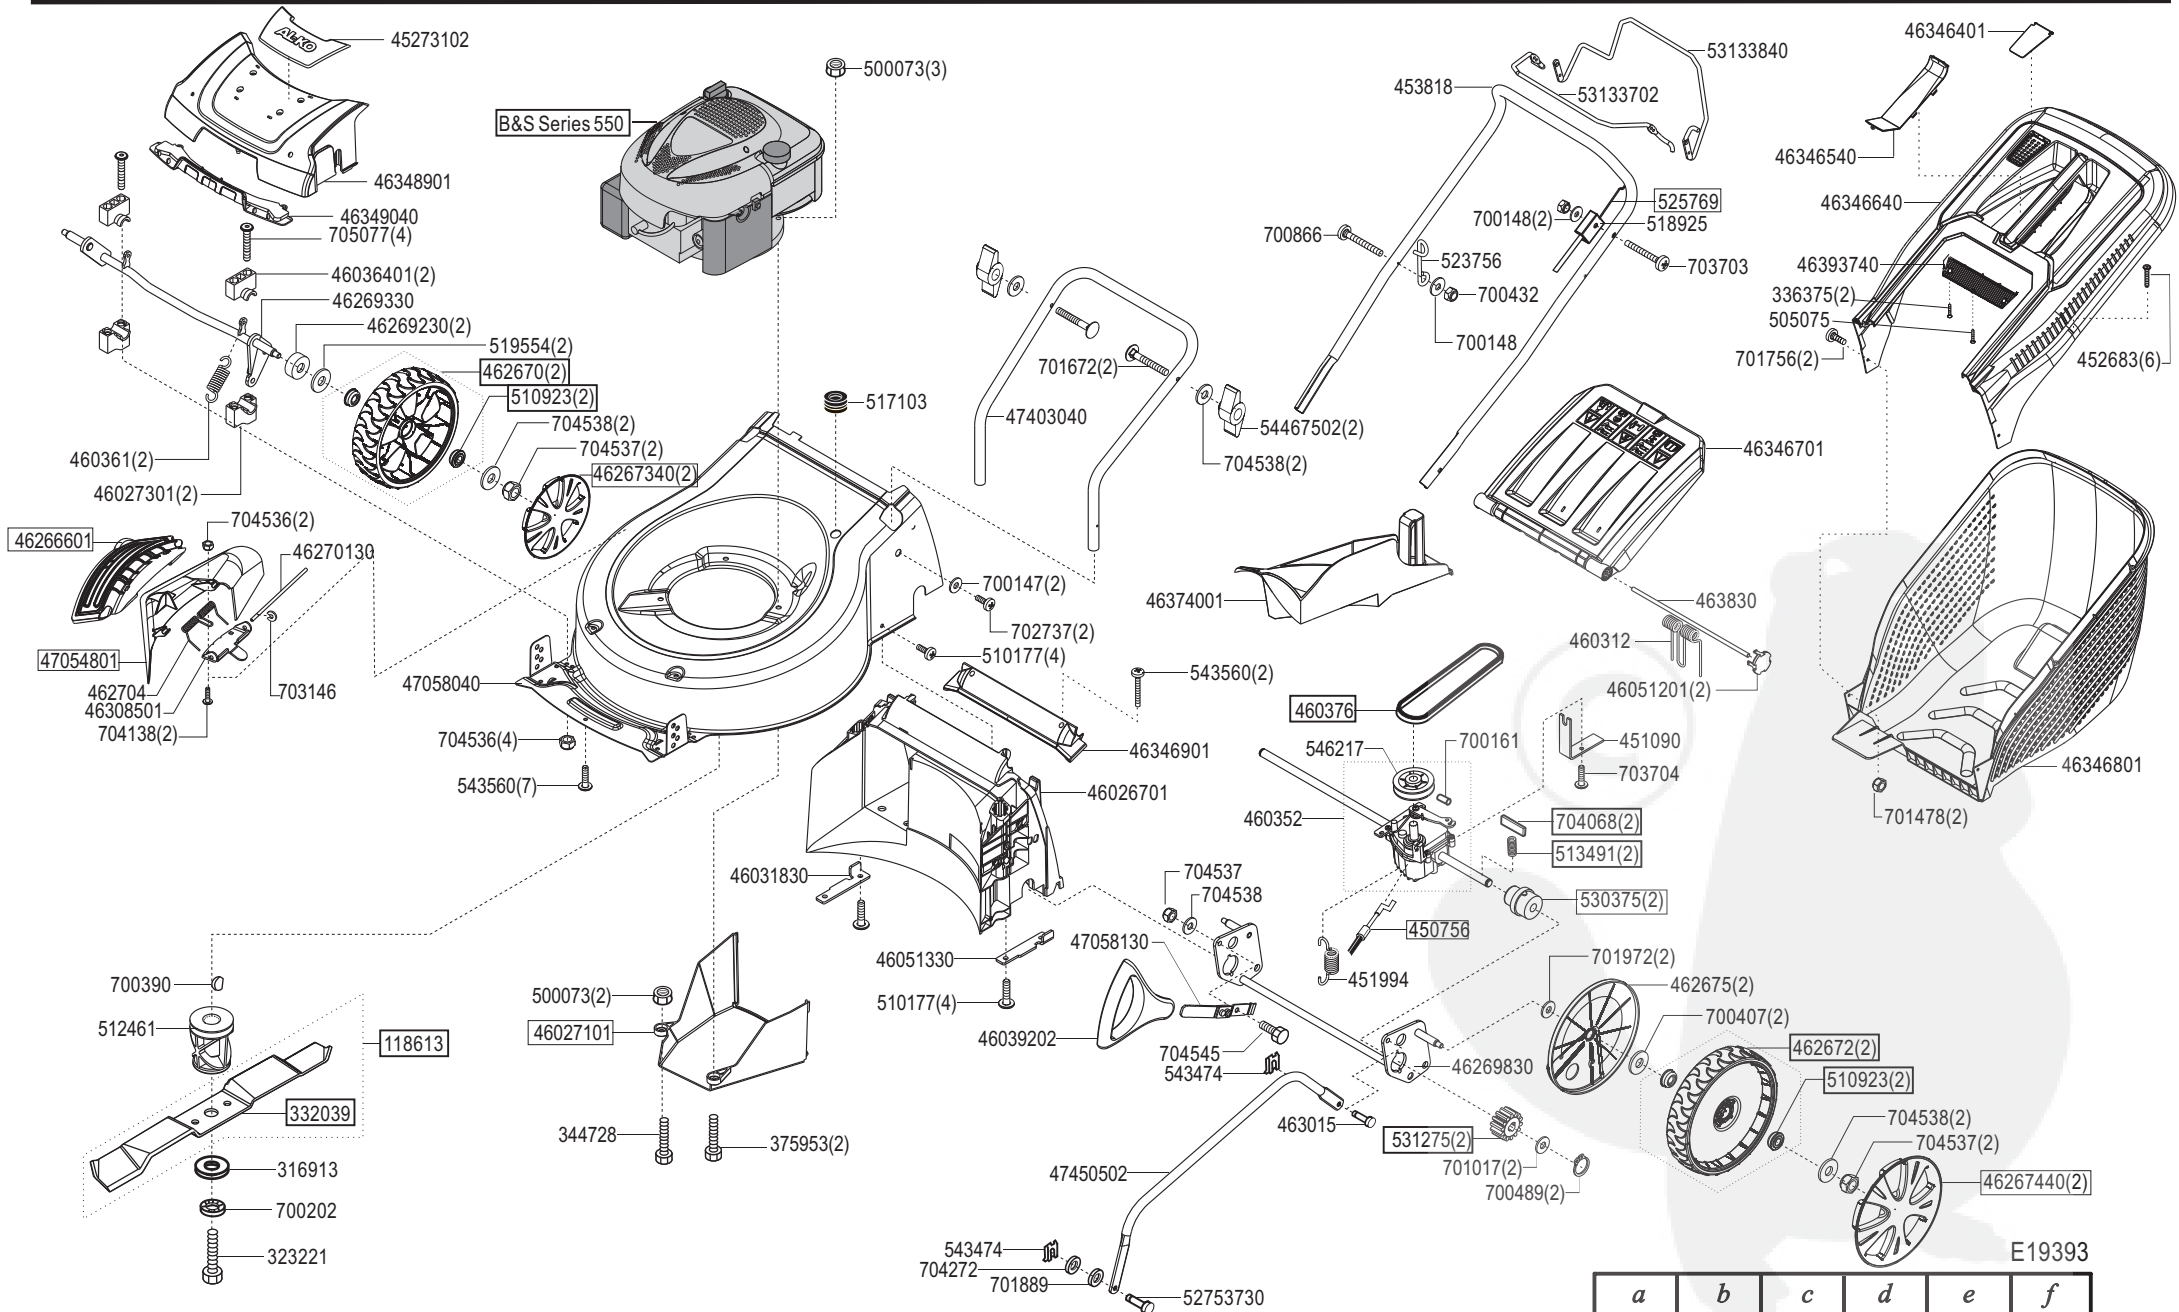

Silver 470 BR

Art. Nr. 119393

AL-KO

E19393

a	b	c	d	e	f
---	---	---	---	---	---