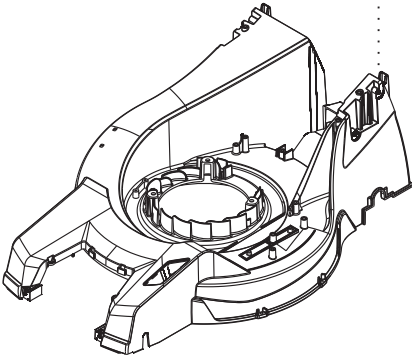

PowerLine 4800 BRV

Art. Nr. 119305

E19305

a	b	c	d	e	f
---	---	---	---	---	---

PowerLine 4800 BRV

Art. Nr. 119305

E19305

a	b	c	d	e	f
---	---	---	---	---	---