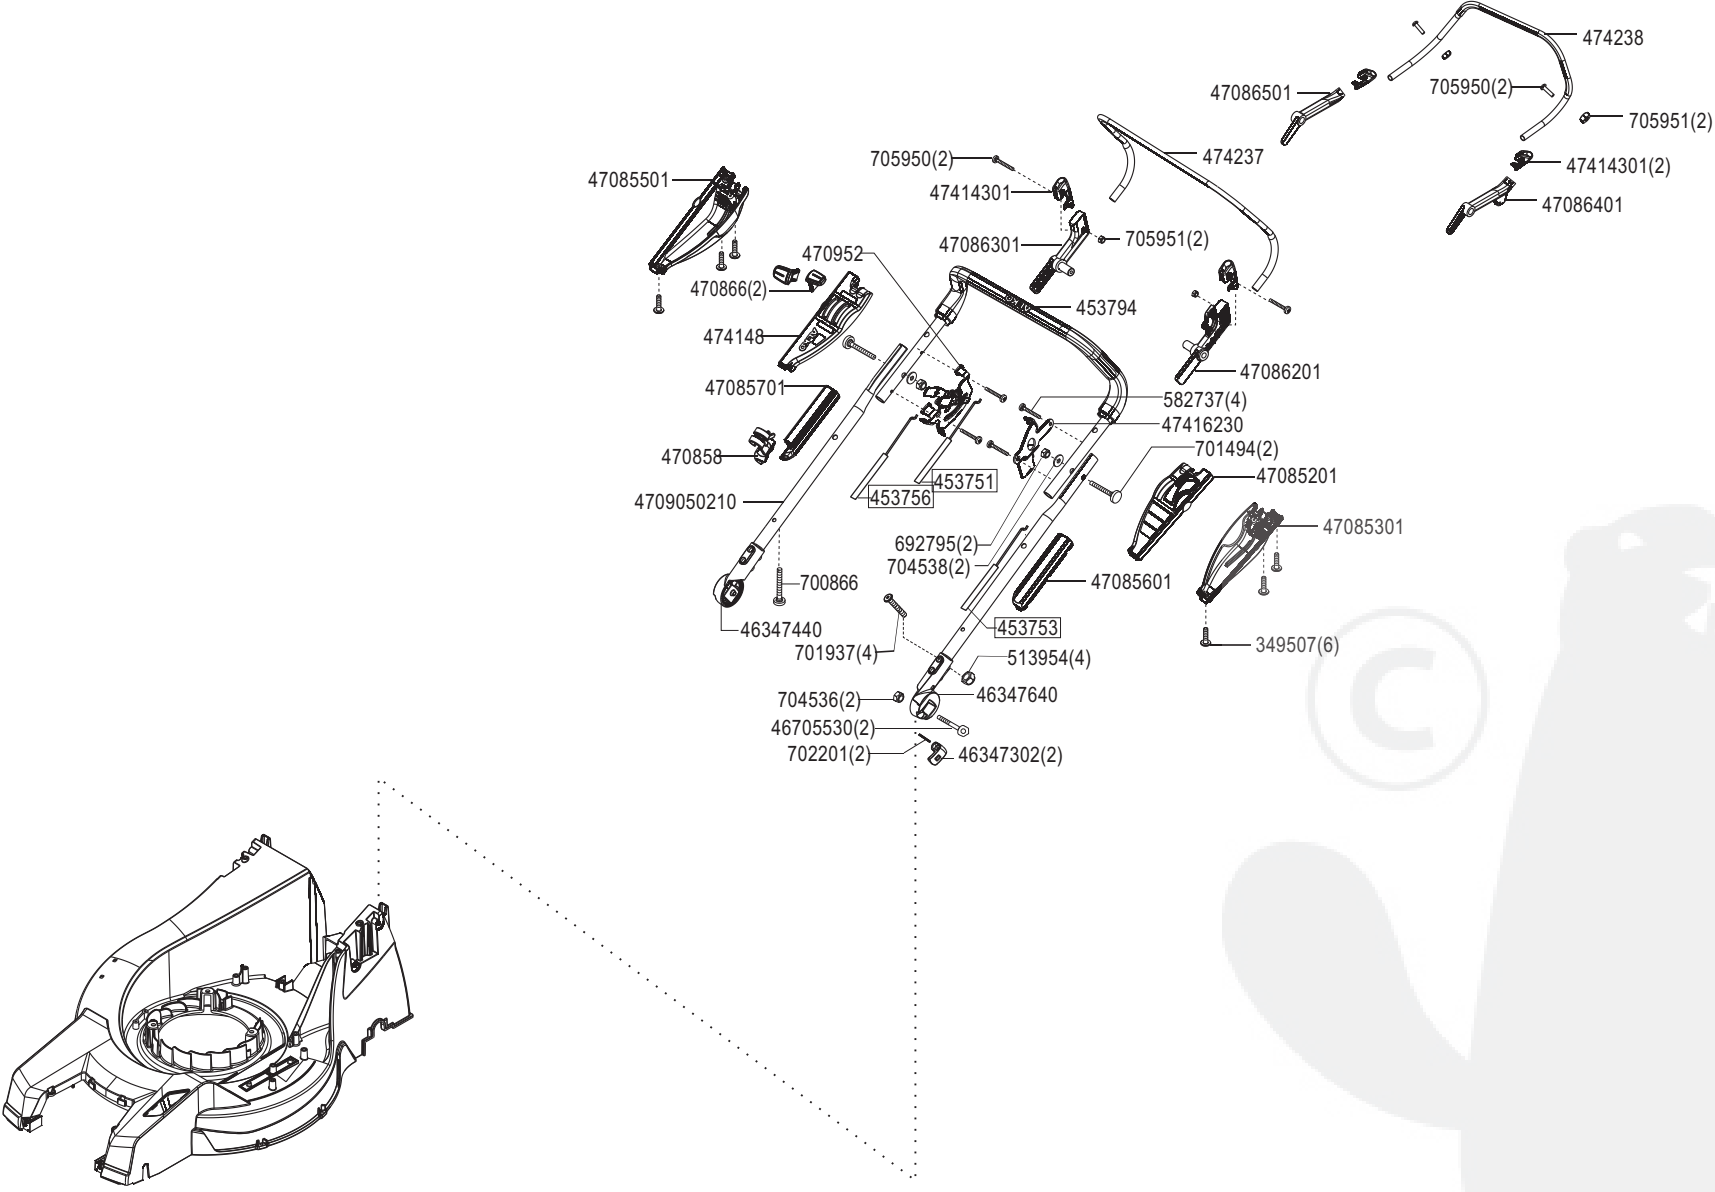

PowerLine 4800 BRV

Art. Nr. 119305

E19305

a	b	c	d	e	f
---	---	---	---	---	---

PowerLine 4800 BRV

Art. Nr. 119305

E19305

a	b	c	d	e	f
---	---	---	---	---	---