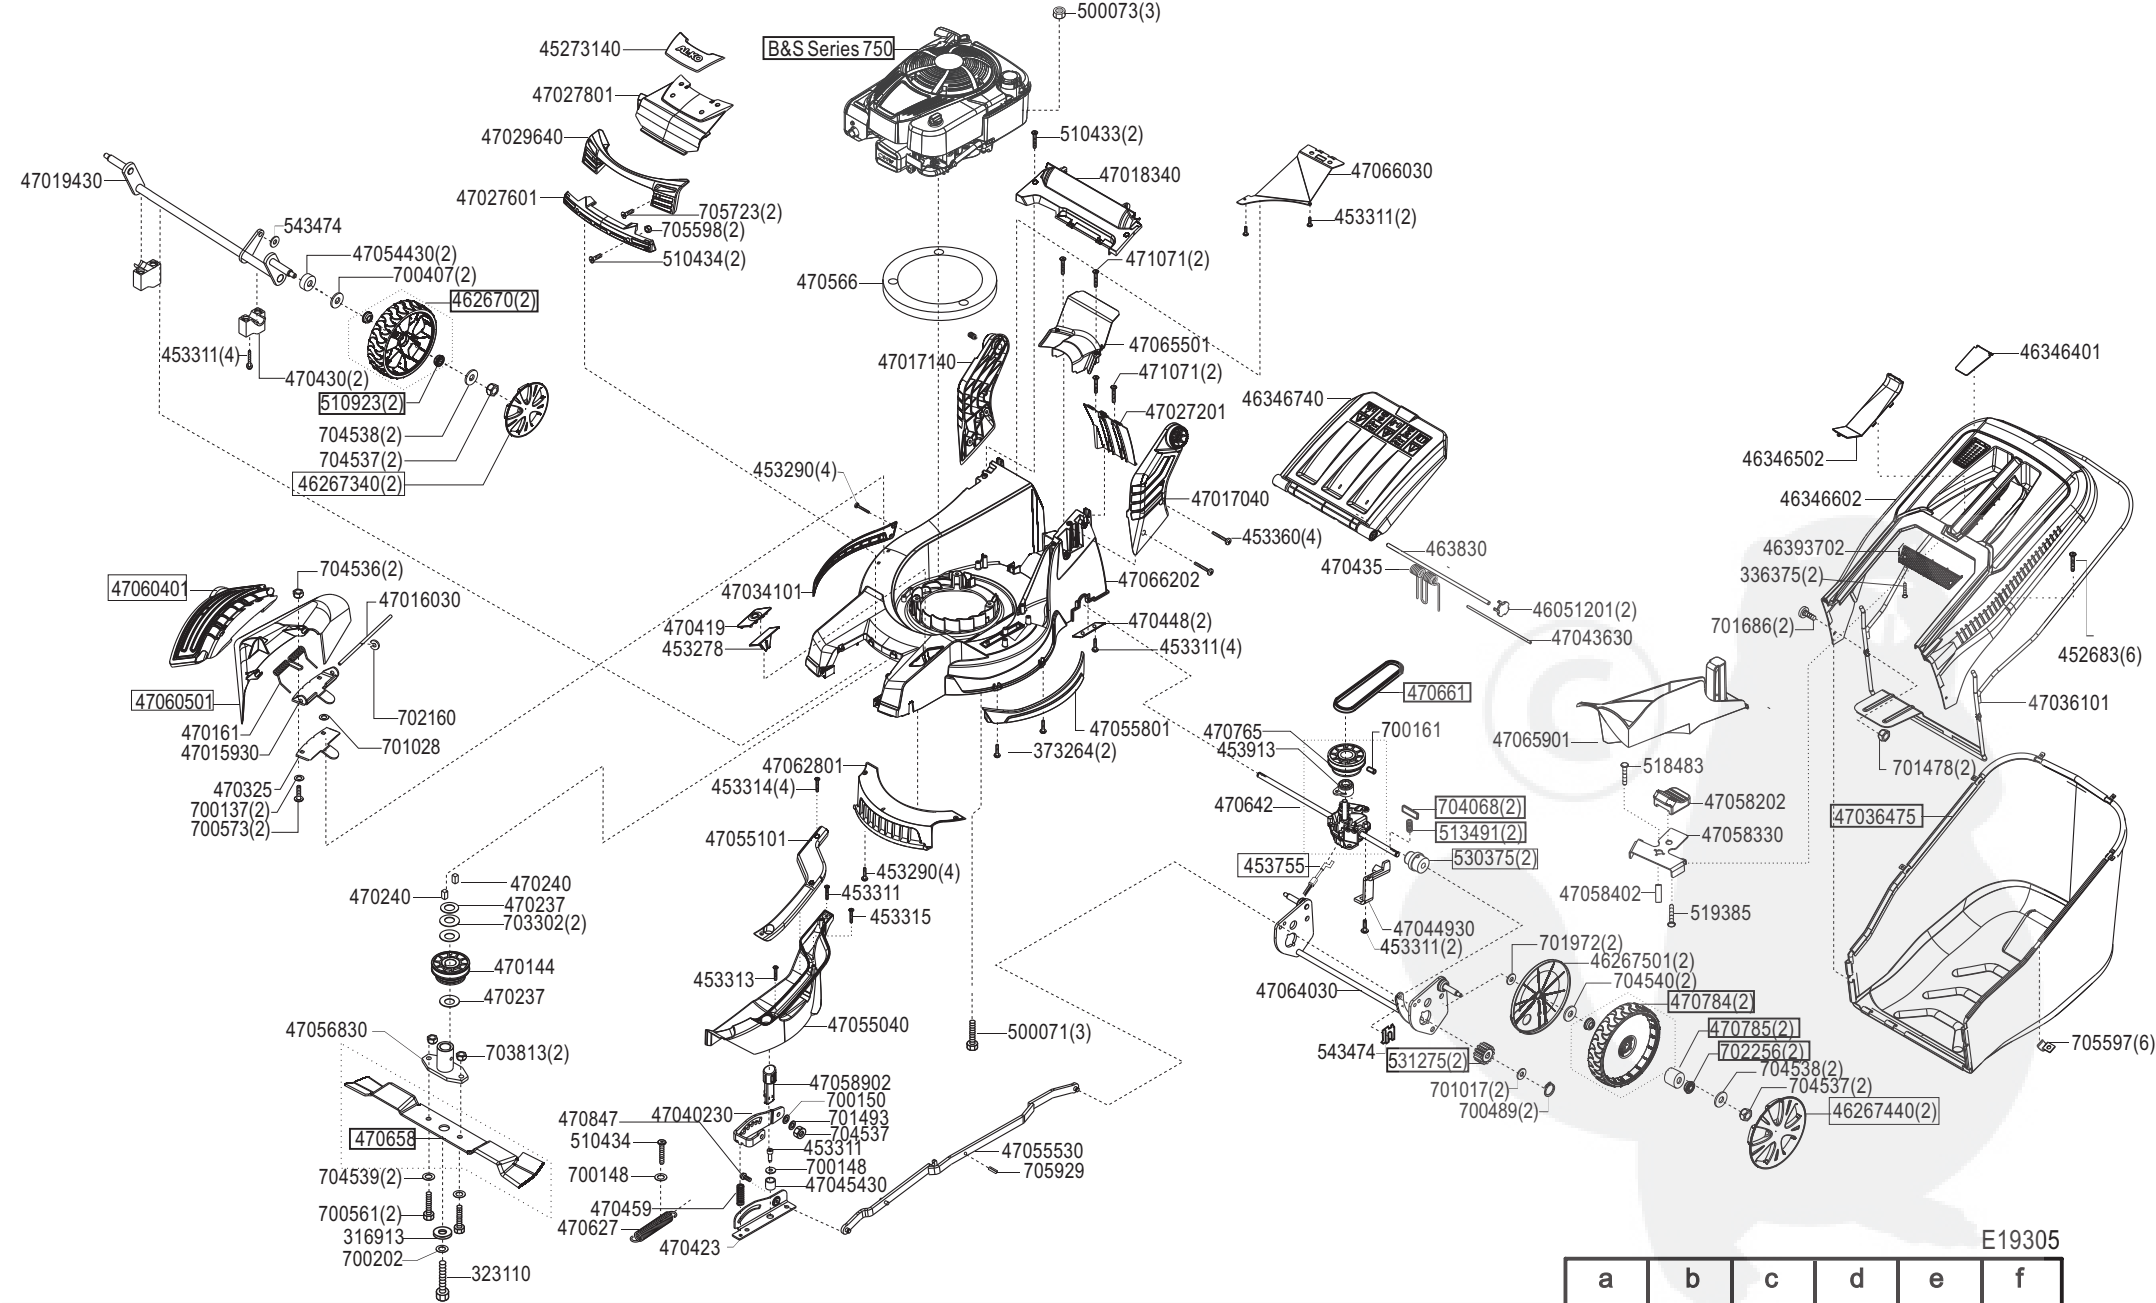

PowerLine 4800 BRV

Art. Nr. 119305

E19305

a	b	c	d	e	f
---	---	---	---	---	---

PowerLine 4800 BRV

Art. Nr. 119305

E19305

a	b	c	d	e	f
---	---	---	---	---	---