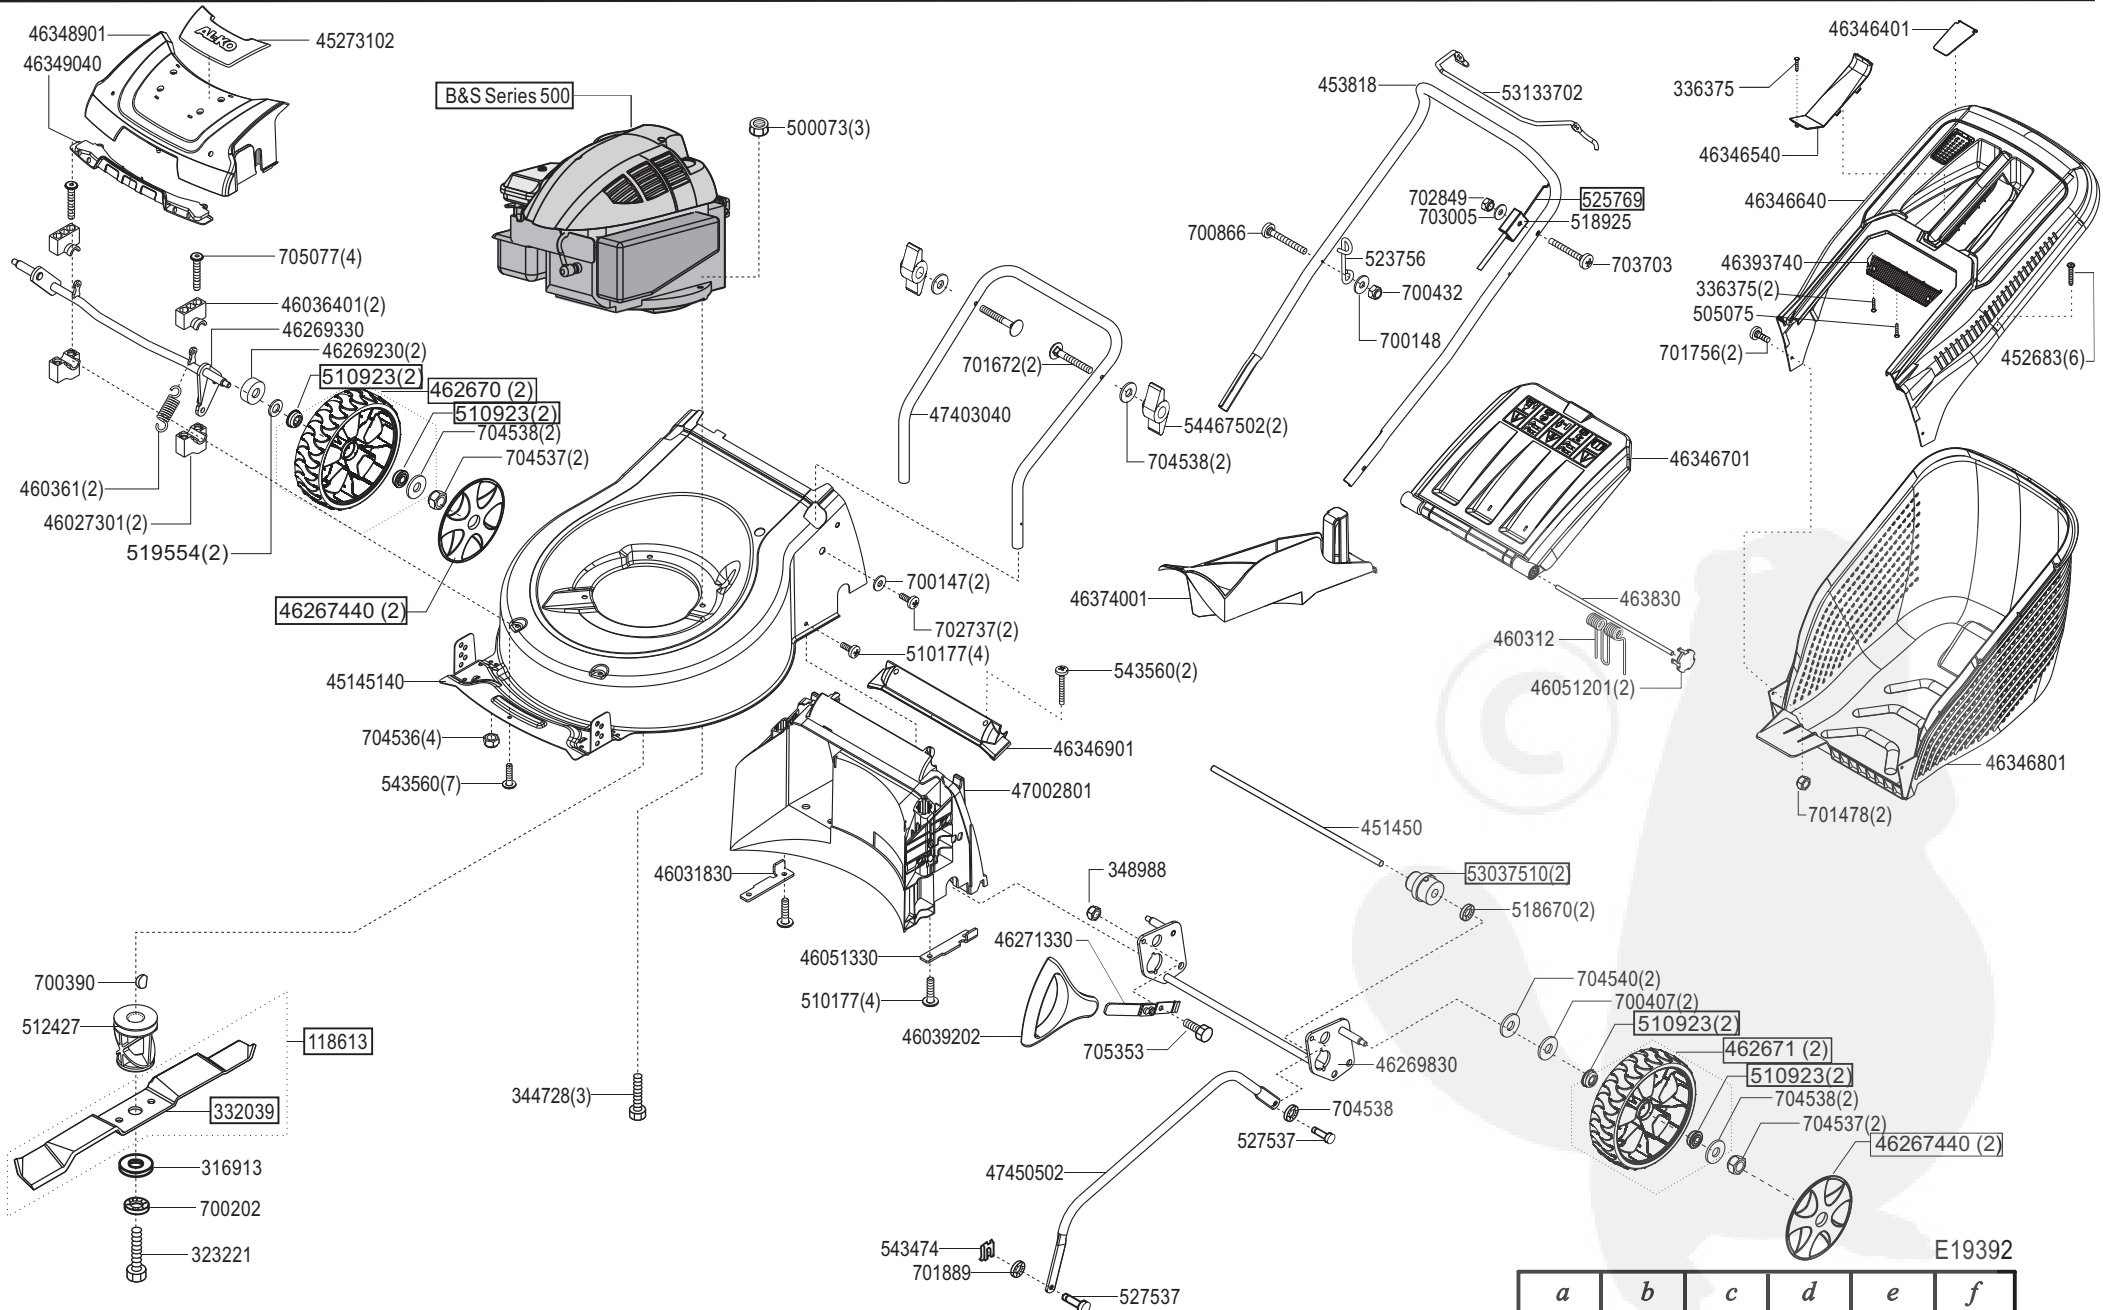

Silver 470 B

Art. Nr. 119392

AL-KO

E19392

a	b	c	d	e	f
---	---	---	---	---	---