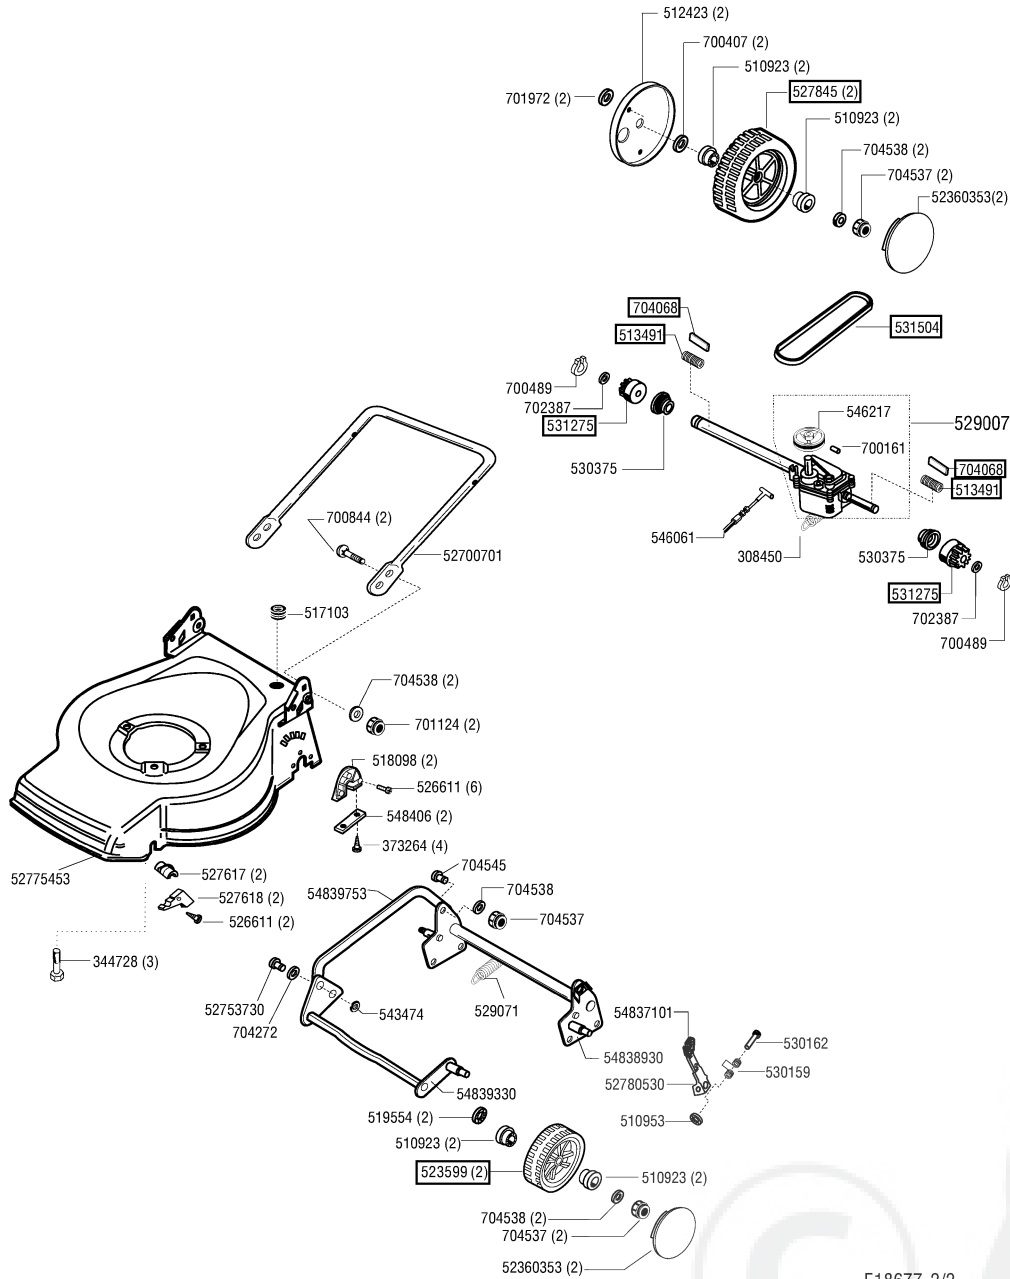

GARDENLINE GLR2

Art. Nr. 118677

E18677 1/2

a	b	c	d	e	f
03/06					

GARDENLINE GLR2

Art. Nr. 118677

E18677 2/2

a	b	c	d	e	f
---	---	---	---	---	---