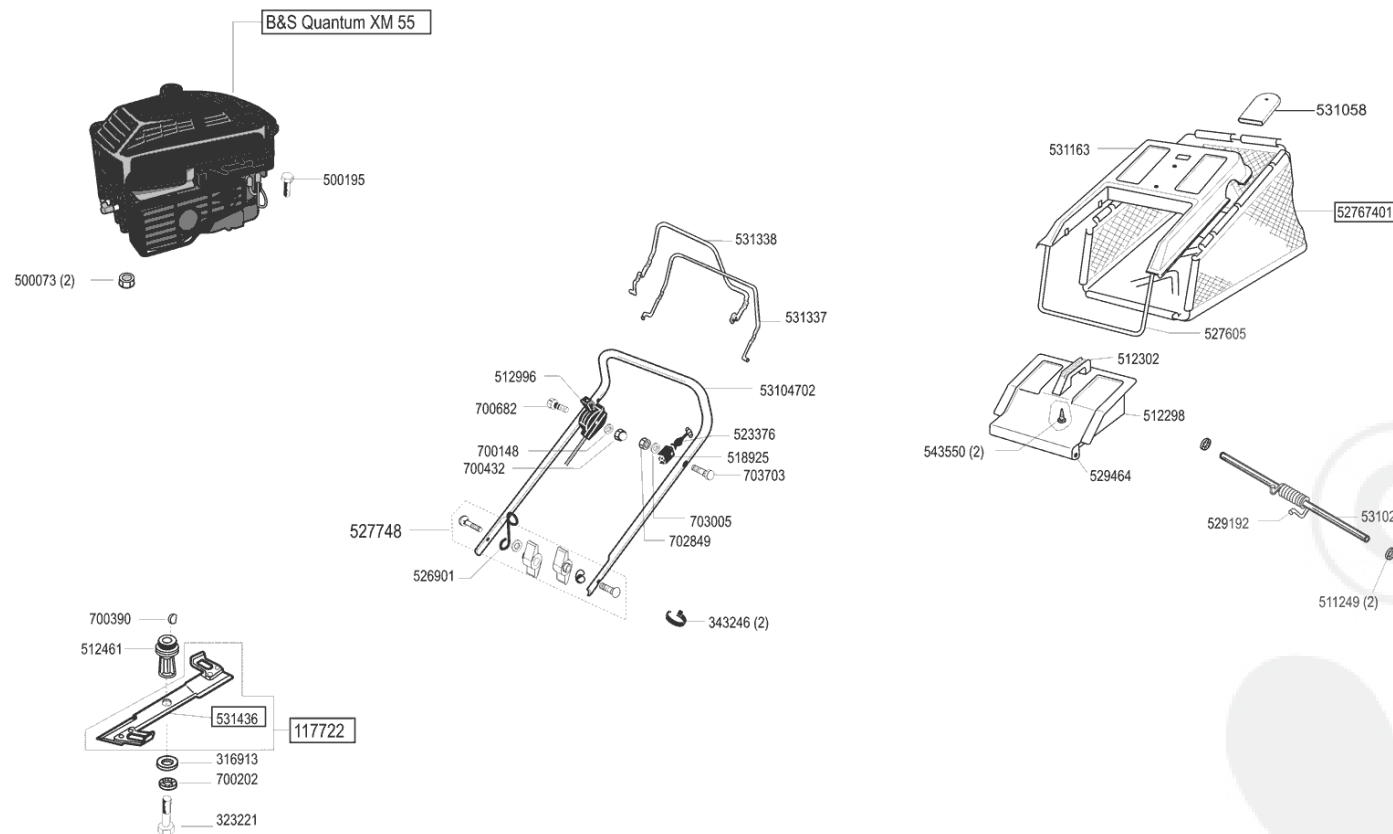

Concord Petrol Lawnmowers 4700 BR - 118224 - Year of manufacture 08/2003

Concord Petrol Lawnmowers 4700 BR - 118224 - Year of manufacture 08/2003

Concord Petrol Lawnmowers 4700 BR - 118224 - Year of manufacture 08/2003

308450 SPRING
316913 WASHER - OLD 300170
323221 BOLT
348063 CABLE TIE
344728 THROTTLE STOP SCREW
373264 SCREW
500073 NUT OLD S47113
500195 BOLT
510923 BUSH OLD 402871
510953 STAR WASHER OLD S45004
511249 NUT
512298 FLAP OLD S43009
512302 HANDLE
512423 PLATE USE S47310
512461 BOSS
512992 BOWDEN CABLES ACCELERATOR B&S
513491 SPRING - OLD 531227
517103 GROMMIT DG 11/4.5
518098 BEARING PEDESTAL - GEARBOX
518925 CABLE HOLDER
519554 SPACER
526703 BOWDEN CABLE
52360320 WHEEL CAP
526611 SCREW.PT-TORX 60X14 1452
531203 BOWDEN CABLE GUIDE 46265
52753730 SCREW
527605 FRAME
527617 BRACKET
527618 BRACKET
52767401 GRASSBAG
527717 CABLE
527748 HANDLE FIXING KIT
52775402 HOUSING 47BR ZRV COMF.99
52780530 CONTROL LEVER EULI/COMF
527996 SPACER RING
529007 GEARBOX 47 E-RT COMF.
529071 EXTENSION SPRING - HEIGHT ADJ.
529192 SPRING OLD 531007. 512318.
529464 COVER - OLD 513381
530159 WHEEL SPRING ADJUSTABLE
530162 POP RIVET (530162)
530375 SPRING OLD 518661
531026 SHAFT OLD S46256
52825101 UPPER HANDLE (52825101)
531058 HANDLE F.GRASSBOX FRAME 40007

53116301 GRASS BOX COVER OLD 531163
531275 PINION LH -OLD 47335
53133801 LEVER
531436 BLADE OLD 513622
531504 BELT
531670 WHEEL 200 RT KREUZPR.
543474 CLIP
543550 SCREW
544675 WINGNUT USE 54467501
546217 PULLEY
54837101 LOCKING SHEET FOR HOOD (54837
548389 BACK AXLE.47 (548389)
54839330 FROTN AXLE. 47B/BR
52789230 CONNECTING ROD (52789230)
548406 LOCKING PLATE H (548406)
548531 WHEEL
703452 USE 700148
700161 PIN
700202 WASHER
700390 KEY
700407 ABSORBER
700432 NUT
700489 RING 12 471 (700489)
700682 BOLT
701494 BOLT
701972 WASHER
702387 WASHER
700276 NUT - USE 704536
703452 USE 700148
703703 ROLL PIN
704068 KEY OLD 531226
704272 WASHER
704537 LOCK NUT - OLD 700121
700138 USE 704538
704545 BOLT - OLD 405106/862685000