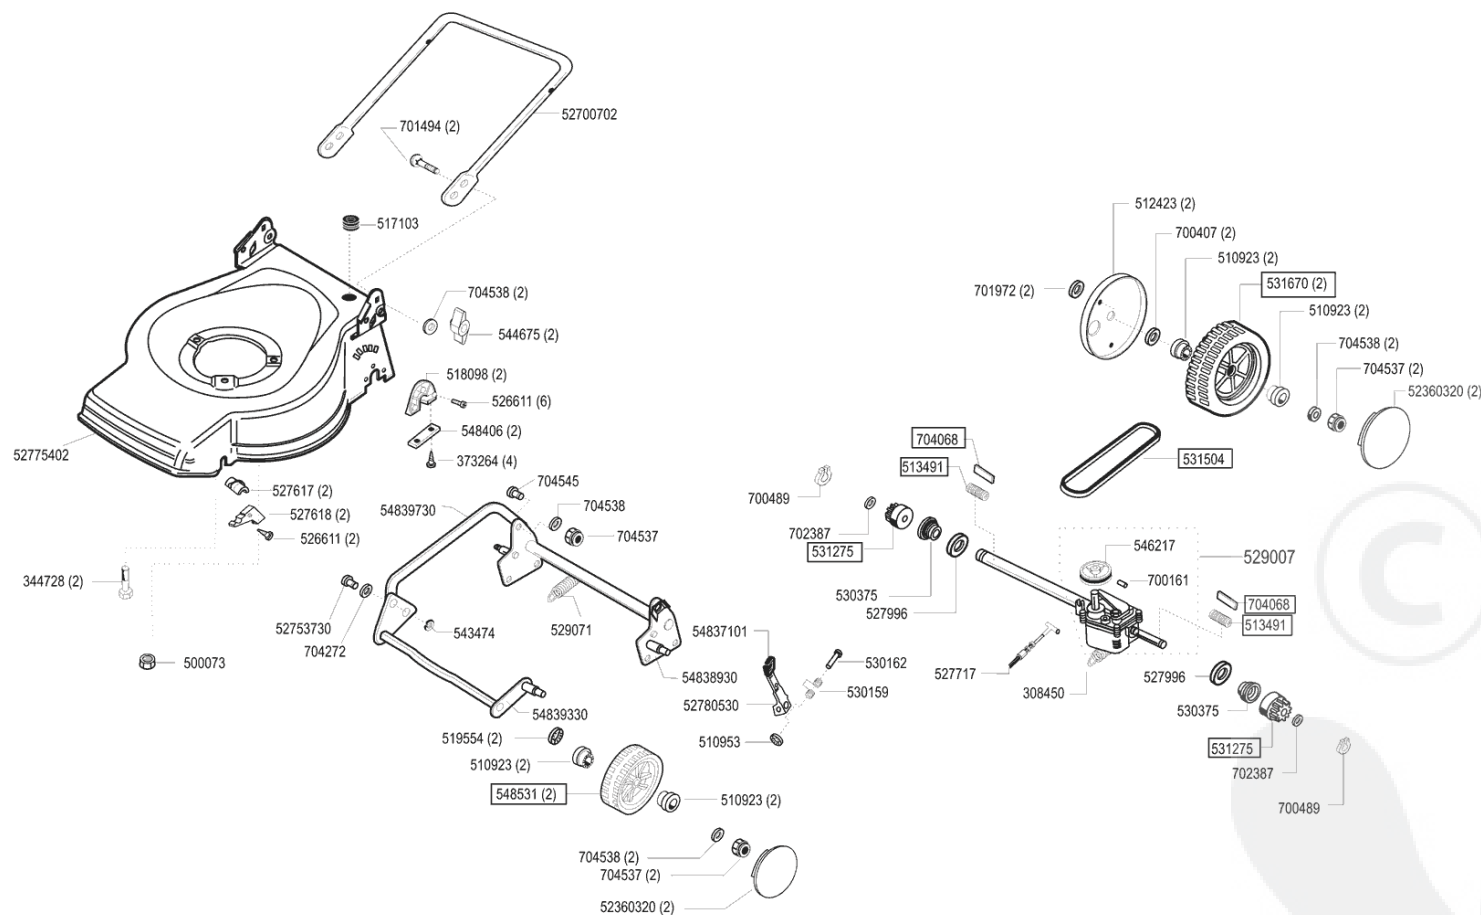

Concord Petrol Lawnmowers 4700 BR - 118224 - Year of manufacture 08/2003

Concord Petrol Lawnmowers 4700 BR - 118224 - Year of manufacture 08/2003

Concord Petrol Lawnmowers 4700 BR - 118224 - Year of manufacture 08/2003

308450 SPRING
316913 WASHER - OLD 300170
323221 BOLT
348063 CABLE TIE
344728 THROTTLE STOP SCREW
373264 SCREW
500073 NUT OLD S47113
500195 BOLT
510923 BUSH OLD 402871
510953 STAR WASHER OLD S45004
511249 NUT
512298 FLAP OLD S43009
512302 HANDLE
512423 PLATE USE S47310
512461 BOSS
512992 BOWDEN CABLES ACCELERATOR B&S
513491 SPRING - OLD 531227
517103 GROMMIT DG 11/4.5
518098 BEARING PEDESTAL - GEARBOX
518925 CABLE HOLDER
519554 SPACER
526703 BOWDEN CABLE
52360320 WHEEL CAP
526611 SCREW.PT-TORX 60X14 1452
531203 BOWDEN CABLE GUIDE 46265
52753730 SCREW
527605 FRAME
527617 BRACKET
527618 BRACKET
52767401 GRASSBAG
527717 CABLE
527748 HANDLE FIXING KIT
52775402 HOUSING 47BR ZRV COMF.99
52780530 CONTROL LEVER EULI/COMF
527996 SPACER RING
529007 GEARBOX 47 E-RT COMF.
529071 EXTENSION SPRING - HEIGHT ADJ.
529192 SPRING OLD 531007. 512318.
529464 COVER - OLD 513381
530159 WHEEL SPRING ADJUSTABLE
530162 POP RIVET (530162)
530375 SPRING OLD 518661
531026 SHAFT OLD S46256
52825101 UPPER HANDLE (52825101)
531058 HANDLE F.GRASSBOX FRAME 40007

53116301 GRASS BOX COVER OLD 531163
531275 PINION LH -OLD 47335
53133801 LEVER
531436 BLADE OLD 513622
531504 BELT
531670 WHEEL 200 RT KREUZPR.
543474 CLIP
543550 SCREW
544675 WINGNUT USE 54467501
546217 PULLEY
54837101 LOCKING SHEET FOR HOOD (54837
548389 BACK AXLE.47 (548389)
54839330 FROTN AXLE. 47B/BR
52789230 CONNECTING ROD (52789230)
548406 LOCKING PLATE H (548406)
548531 WHEEL
703452 USE 700148
700161 PIN
700202 WASHER
700390 KEY
700407 ABSORBER
700432 NUT
700489 RING 12 471 (700489)
700682 BOLT
701494 BOLT
701972 WASHER
702387 WASHER
700276 NUT - USE 704536
703452 USE 700148
703703 ROLL PIN
704068 KEY OLD 531226
704272 WASHER
704537 LOCK NUT - OLD 700121
700138 USE 704538
704545 BOLT - OLD 405106/862685000