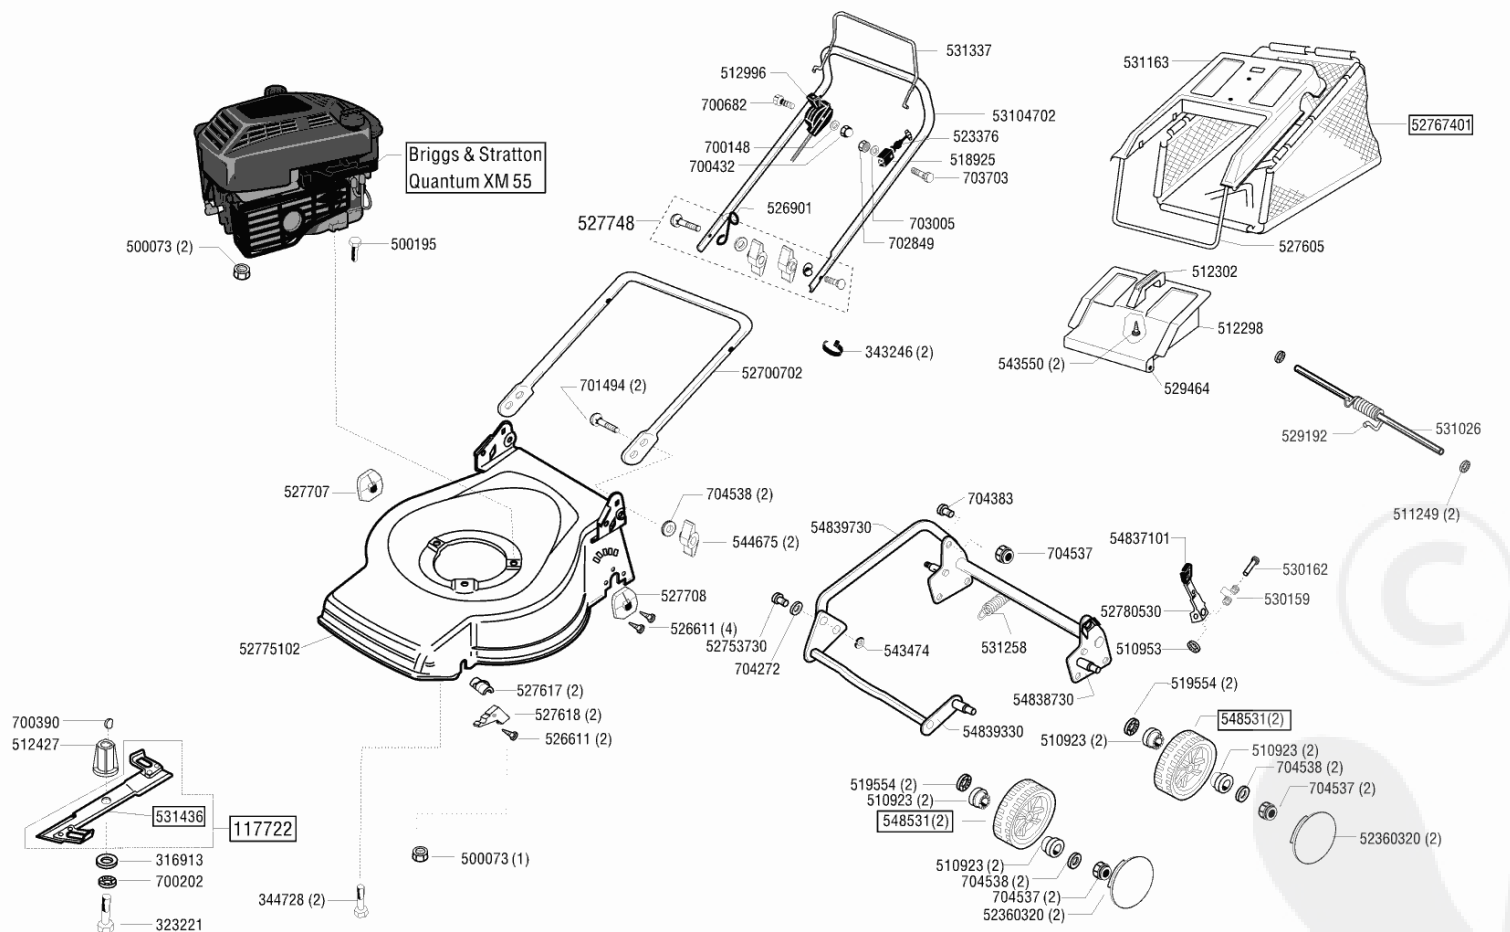

# AL-KO Petrol Lawnmowers PowerLine 4700 B - 118350 - Year of manufacture 09/2002

## AL-KO Petrol Lawnmowers PowerLine 4700 B - 118350 - Year of manufacture 09/2002

531436 BLADE OLD 513622  
316913 WASHER - OLD 300170  
323221 BOLT  
348063 CABLE TIE  
344728 THROTTLE STOP SCREW  
500073 NUT OLD S47113  
500195 BOLT  
510923 BUSH OLD 402871  
510953 STAR WASHER OLD S45004  
511249 NUT  
512298 FLAP OLD S43009  
512302 HANDLE  
512427 BLADE BOSS  
512992 BOWDEN CABLES ACCELERATOR B&S  
518925 CABLE HOLDER  
519554 SPACER  
526703 BOWDEN CABLE  
52360320 WHEEL CAP  
526611 SCREW.PT-TORX 60X14 1452  
531203 BOWDEN CABLE GUIDE 46265  
52753730 SCREW  
527605 FRAME  
527617 BRACKET  
527618 BRACKET  
52767401 GRASSBAG  
527707 AXLE BEARING BACK RIGHT  
527708 AXLE BEARING BACK LEFT  
527748 HANDLE FIXING KIT  
52775102 HOUSING 47B ZRV COMF.99  
52780530 CONTROL LEVER EULI/COMF  
529192 SPRING OLD 531007. 512318.  
529464 COVER - OLD 513381  
530159 WHEEL SPRING ADJUSTABLE  
530162 POP RIVET (530162)  
531026 SHAFT OLD S46256  
52825101 UPPER HANDLE (52825101)  
53116301 GRASS BOX COVER OLD 531163  
531258 COMPENSATOR SPRING  
531436 BLADE OLD 513622  
543474 CLIP  
543550 SCREW  
544675 WINGNUT USE 54467501  
54837101 LOCKING SHEET FOR HOOD (54837  
54838730 BACK AXLE.42/47 B EULI  
54839330 FROTN AXLE. 47B/BR

52789230 CONNECTING ROD (52789230)

548531 WHEEL  
703452 USE 700148  
700202 WASHER  
700390 KEY  
700432 NUT  
700682 BOLT  
701494 BOLT  
700276 NUT - USE 704536  
703452 USE 700148  
703703 ROLL PIN  
704272 WASHER  
704383 HEXAGON SCREW 8X22 933  
704537 LOCK NUT - OLD 700121  
700138 USE 704538