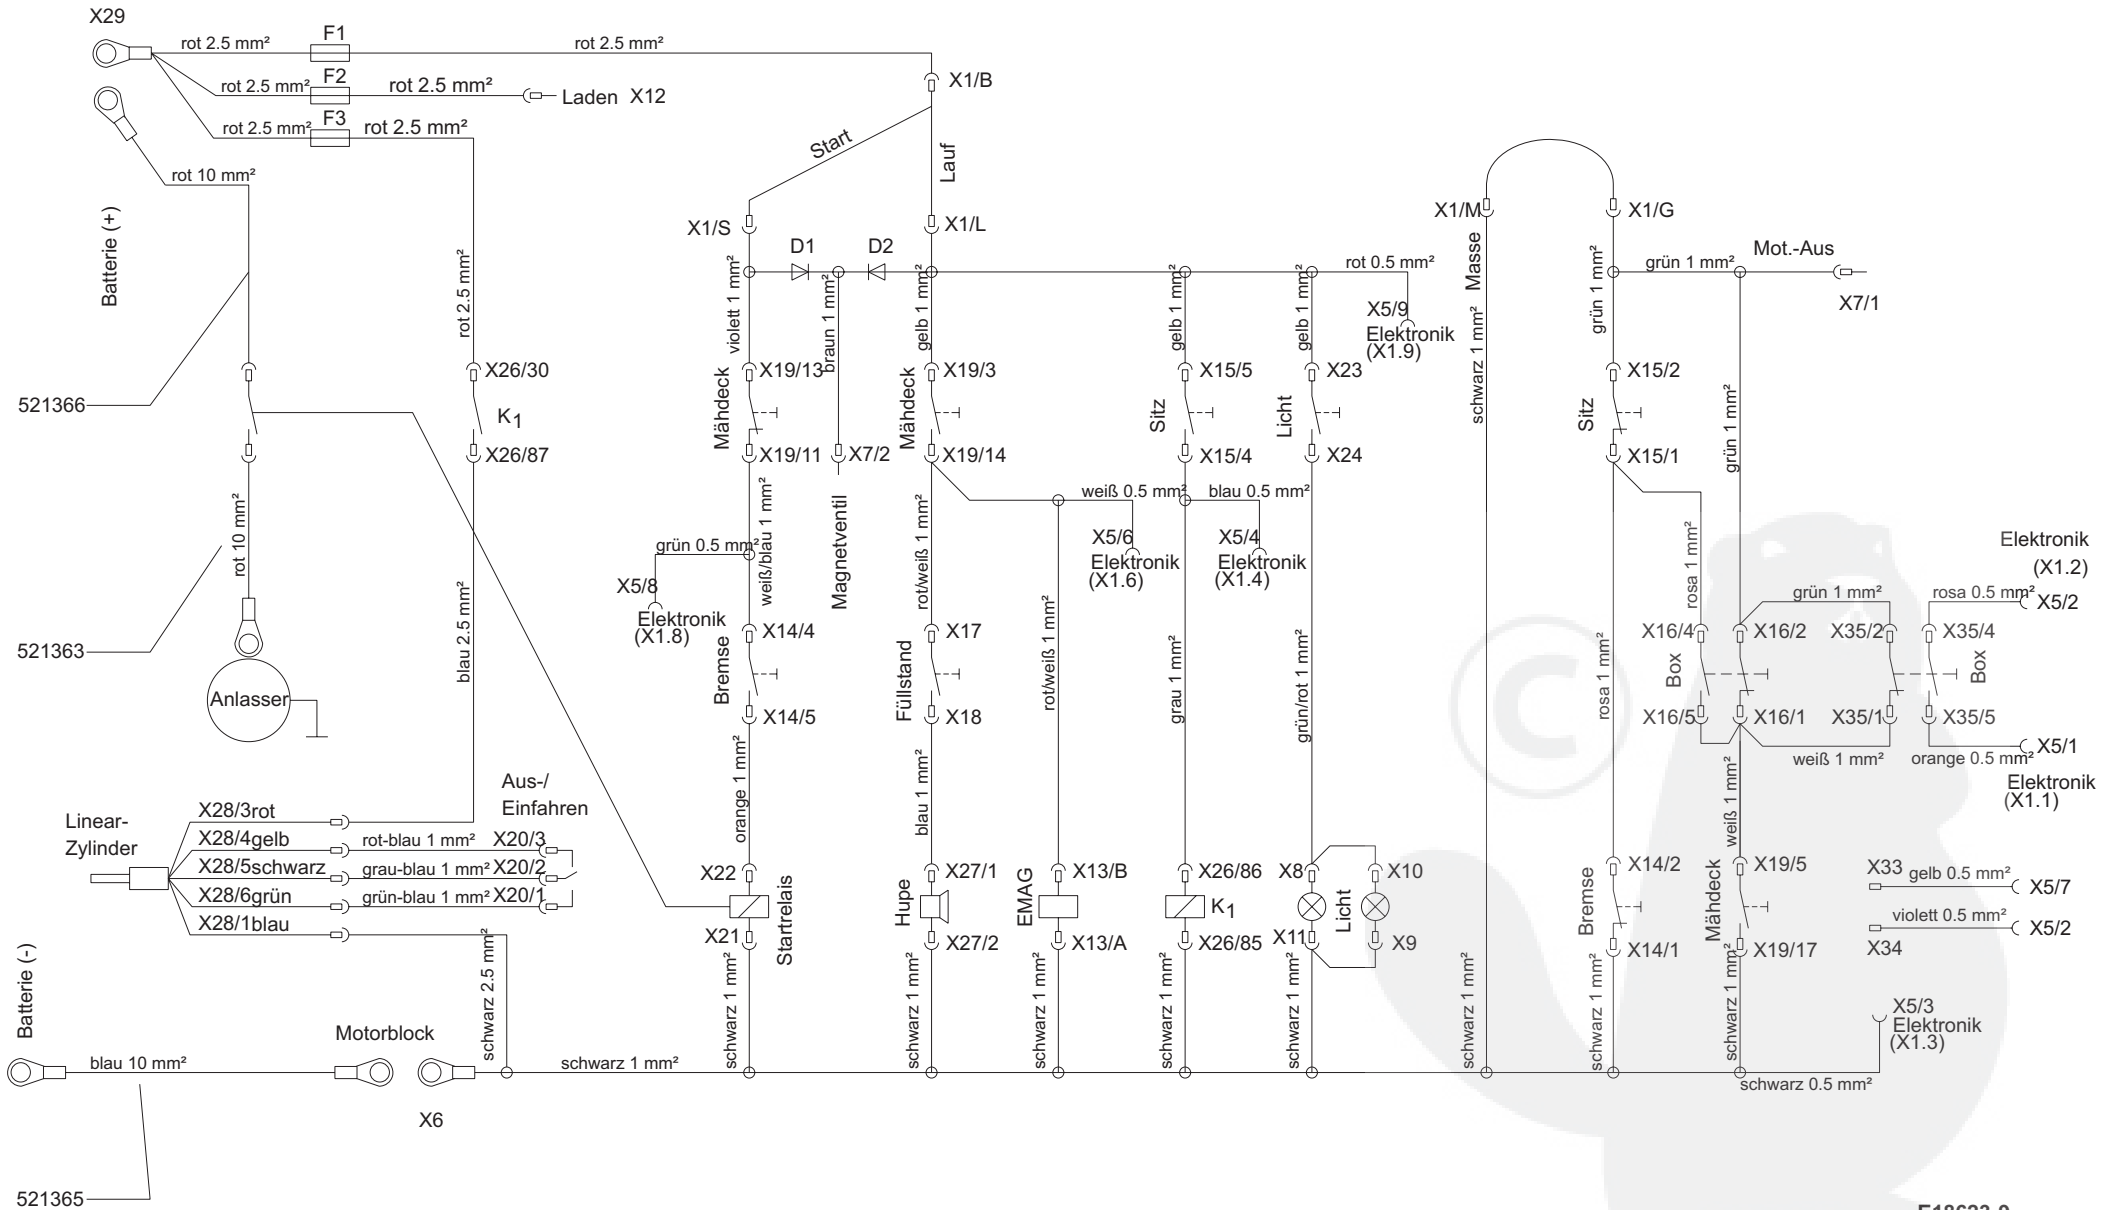

# Power Line T18-102 HDE

Art. Nr. 118623

E18623-1

a	b	c	d	e	f
10/04					

# Power Line T18-102 HDE

Art. Nr. 118623

E18623-7

a	b	c	d	e	f
---	---	---	---	---	---

# Power Line T18-102 HDE

Art. Nr. 118623

E18623-8

a	b	c	d	e	f
---	---	---	---	---	---

# Power Line T18-102 HDE

Art. Nr. 118623

E18623-9

a	b	c	d	e	f
---	---	---	---	---	---