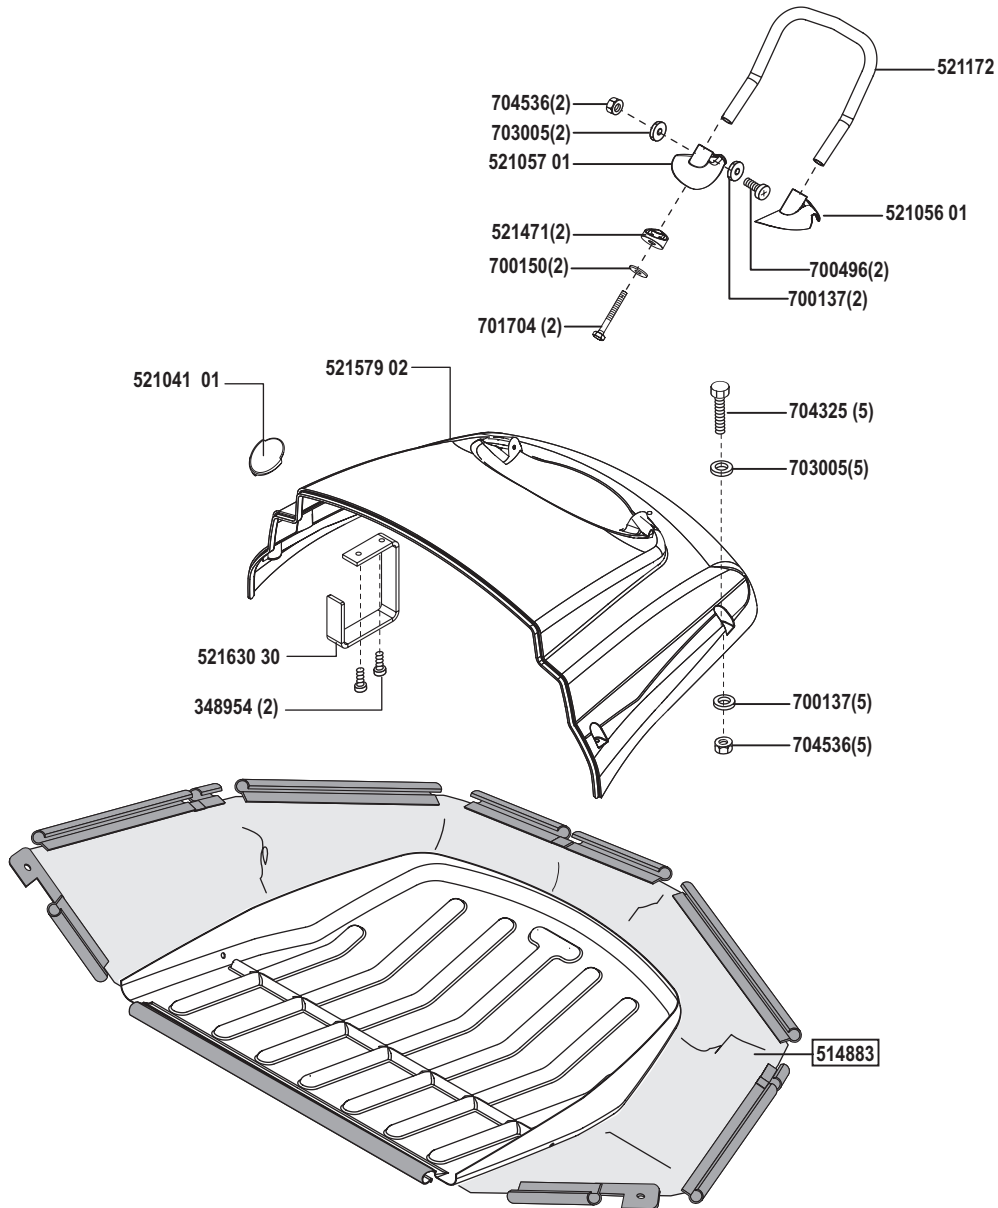

Power Line T18-102 HDE

Art. Nr. 118623

E18623-7

a	b	c	d	e	f