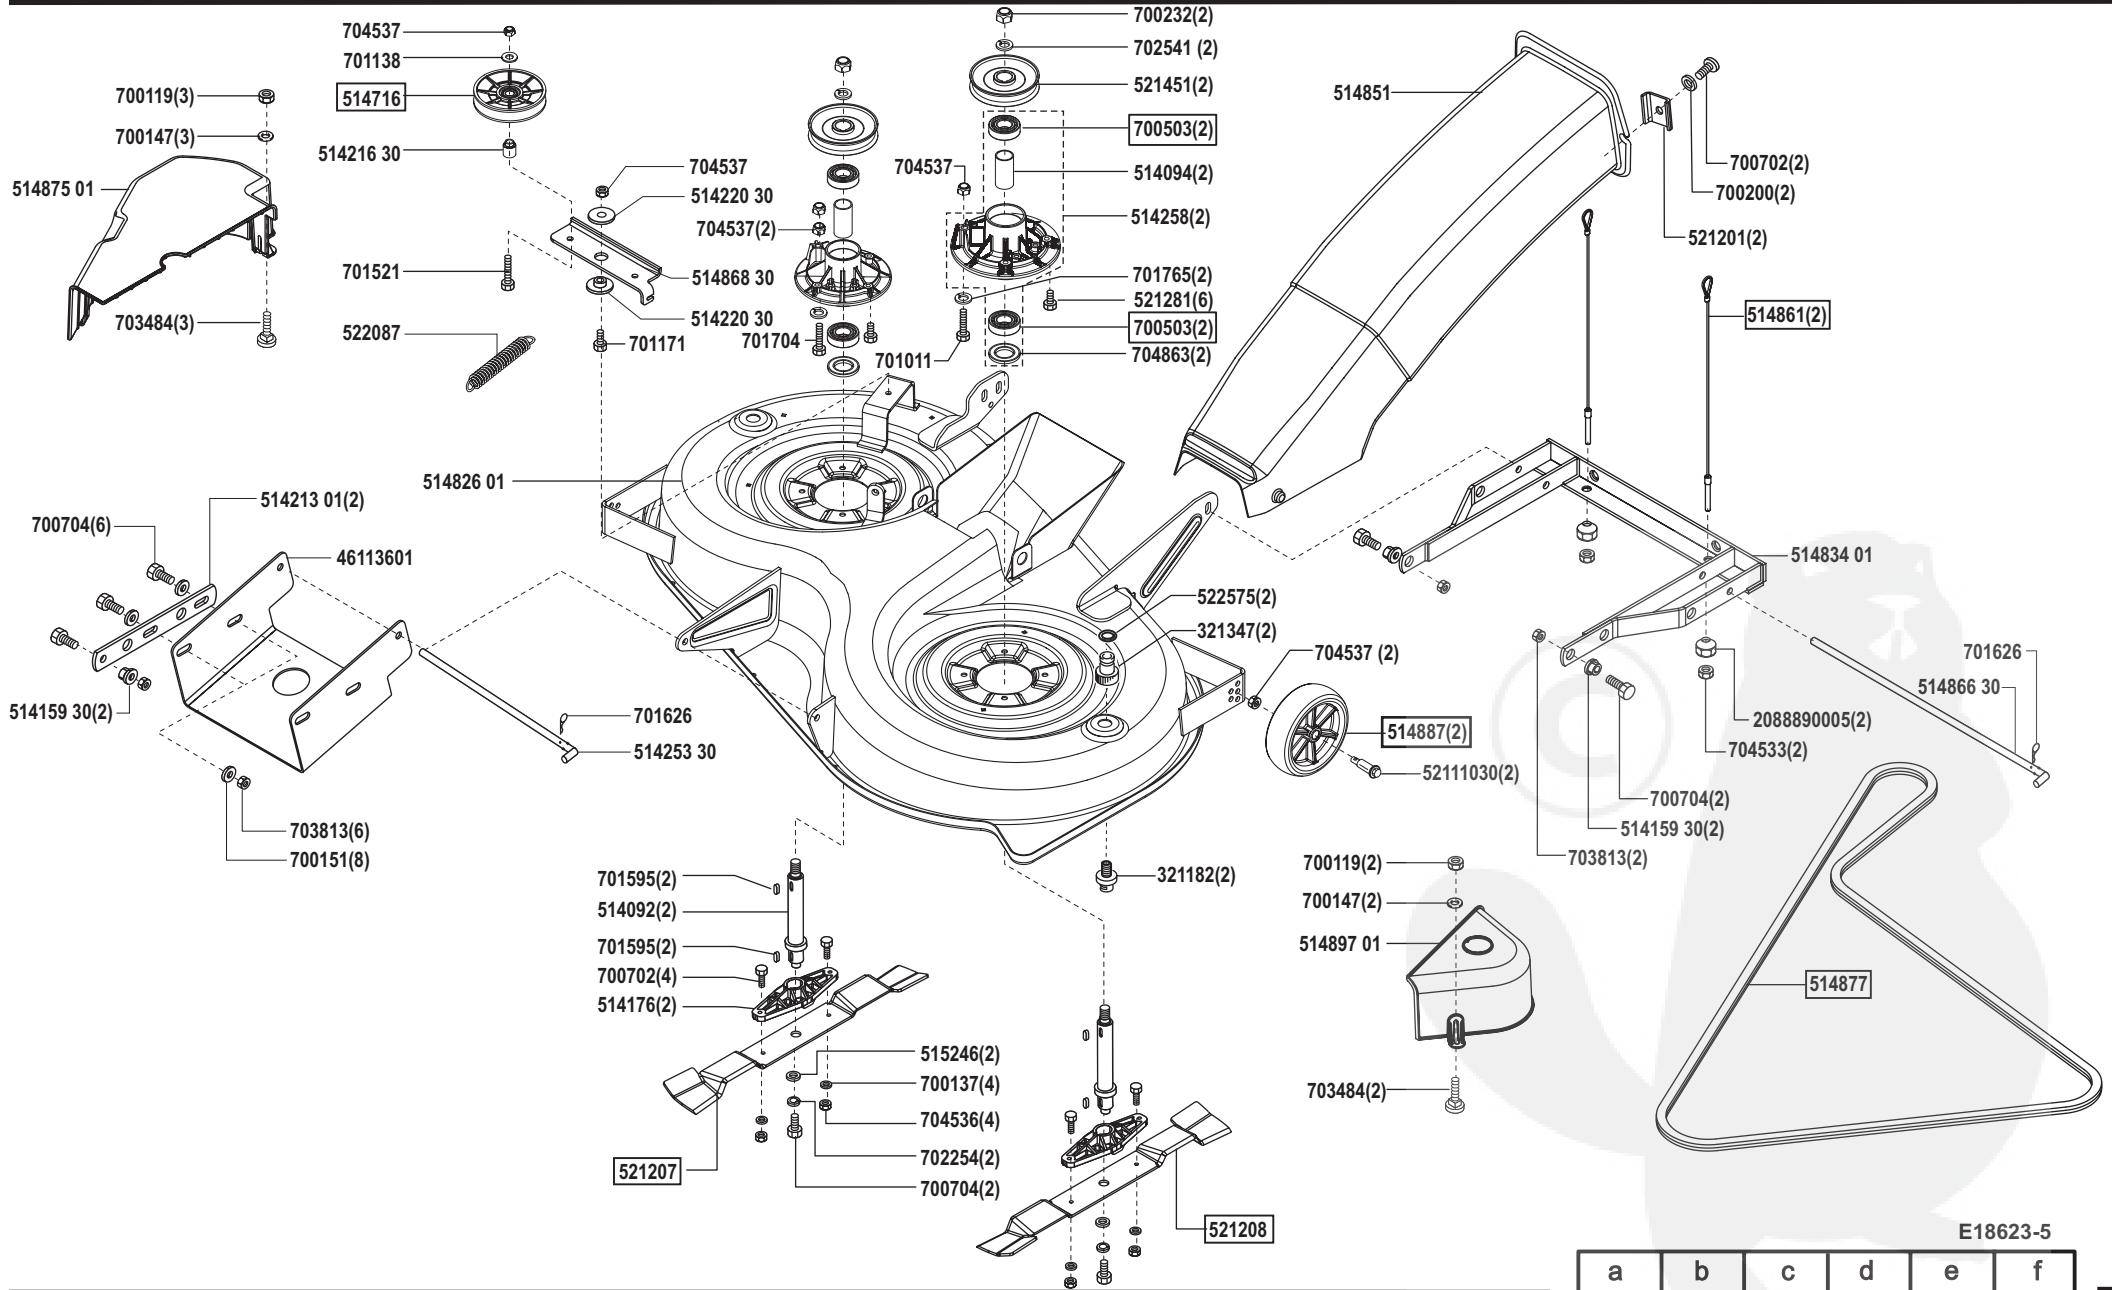

# Power Line T18-102 HDE

Art. Nr. 118623

E18623-4

a	b	c	d	e	f
---	---	---	---	---	---

# Power Line T18-102 HDE

Art. Nr. 118623

E18623-5

a	b	c	d	e	f
---	---	---	---	---	---