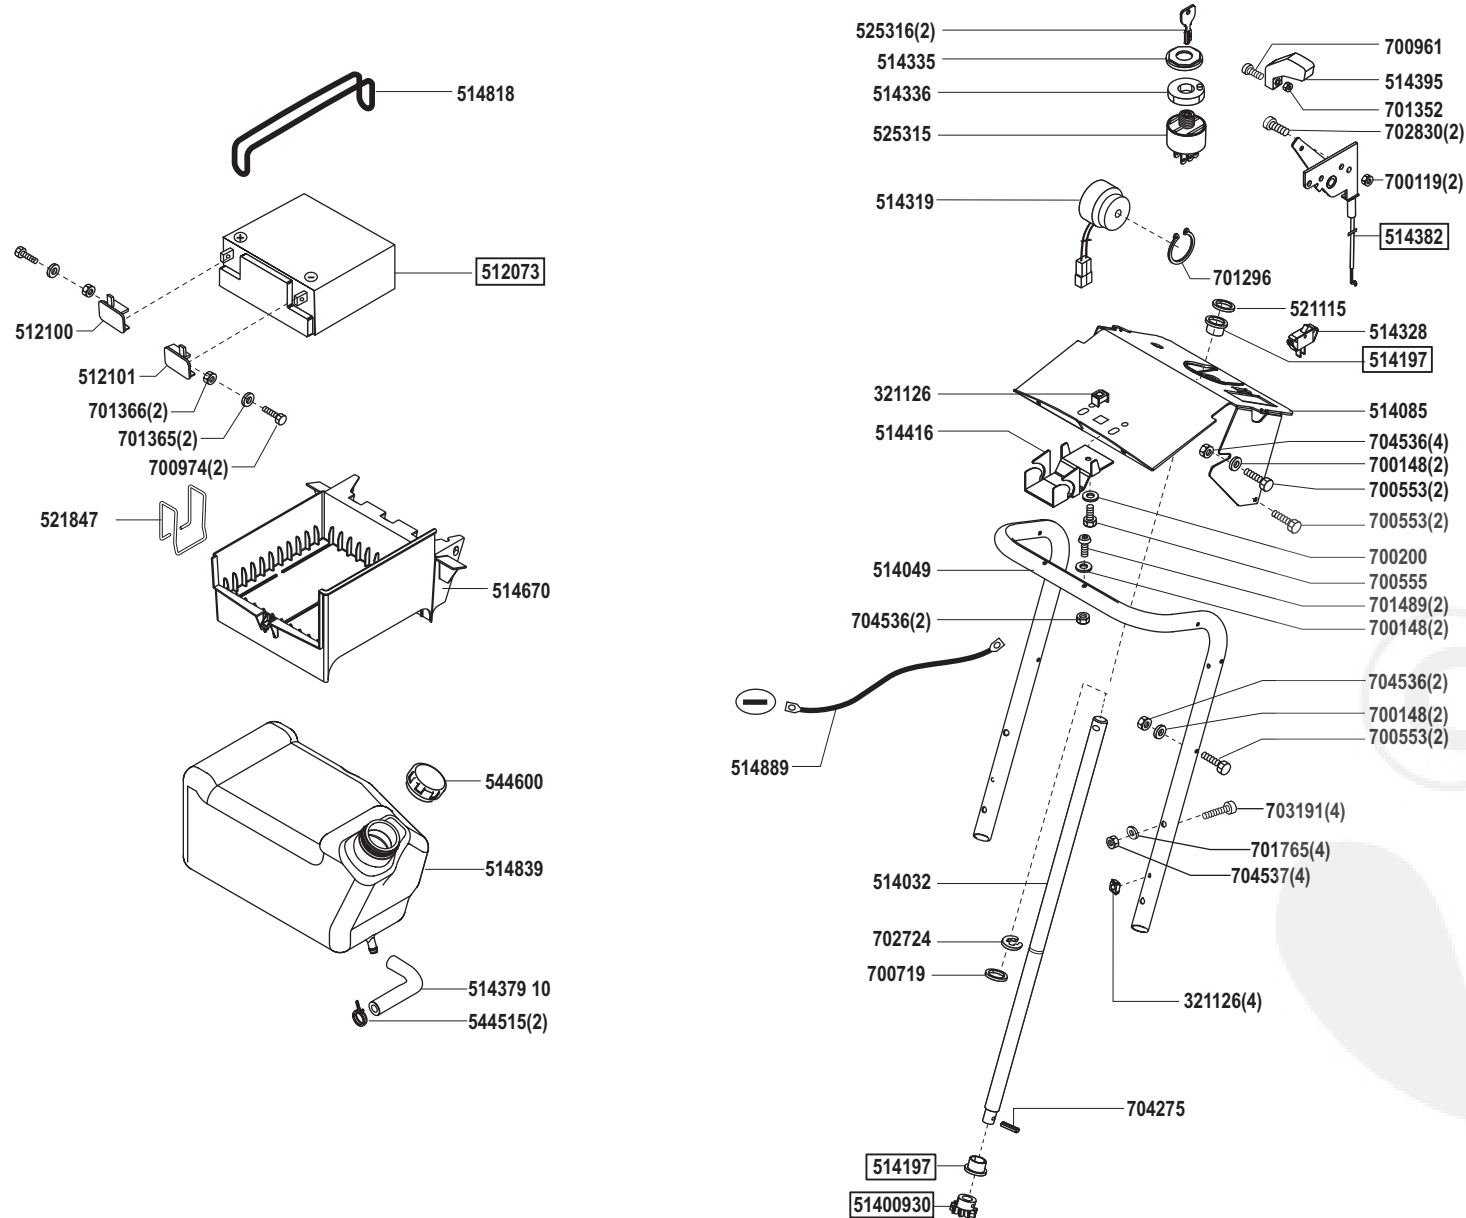

Power Line T18-102 HDE

Art. Nr. 118623

E18623-6

a	b	c	d	e	f