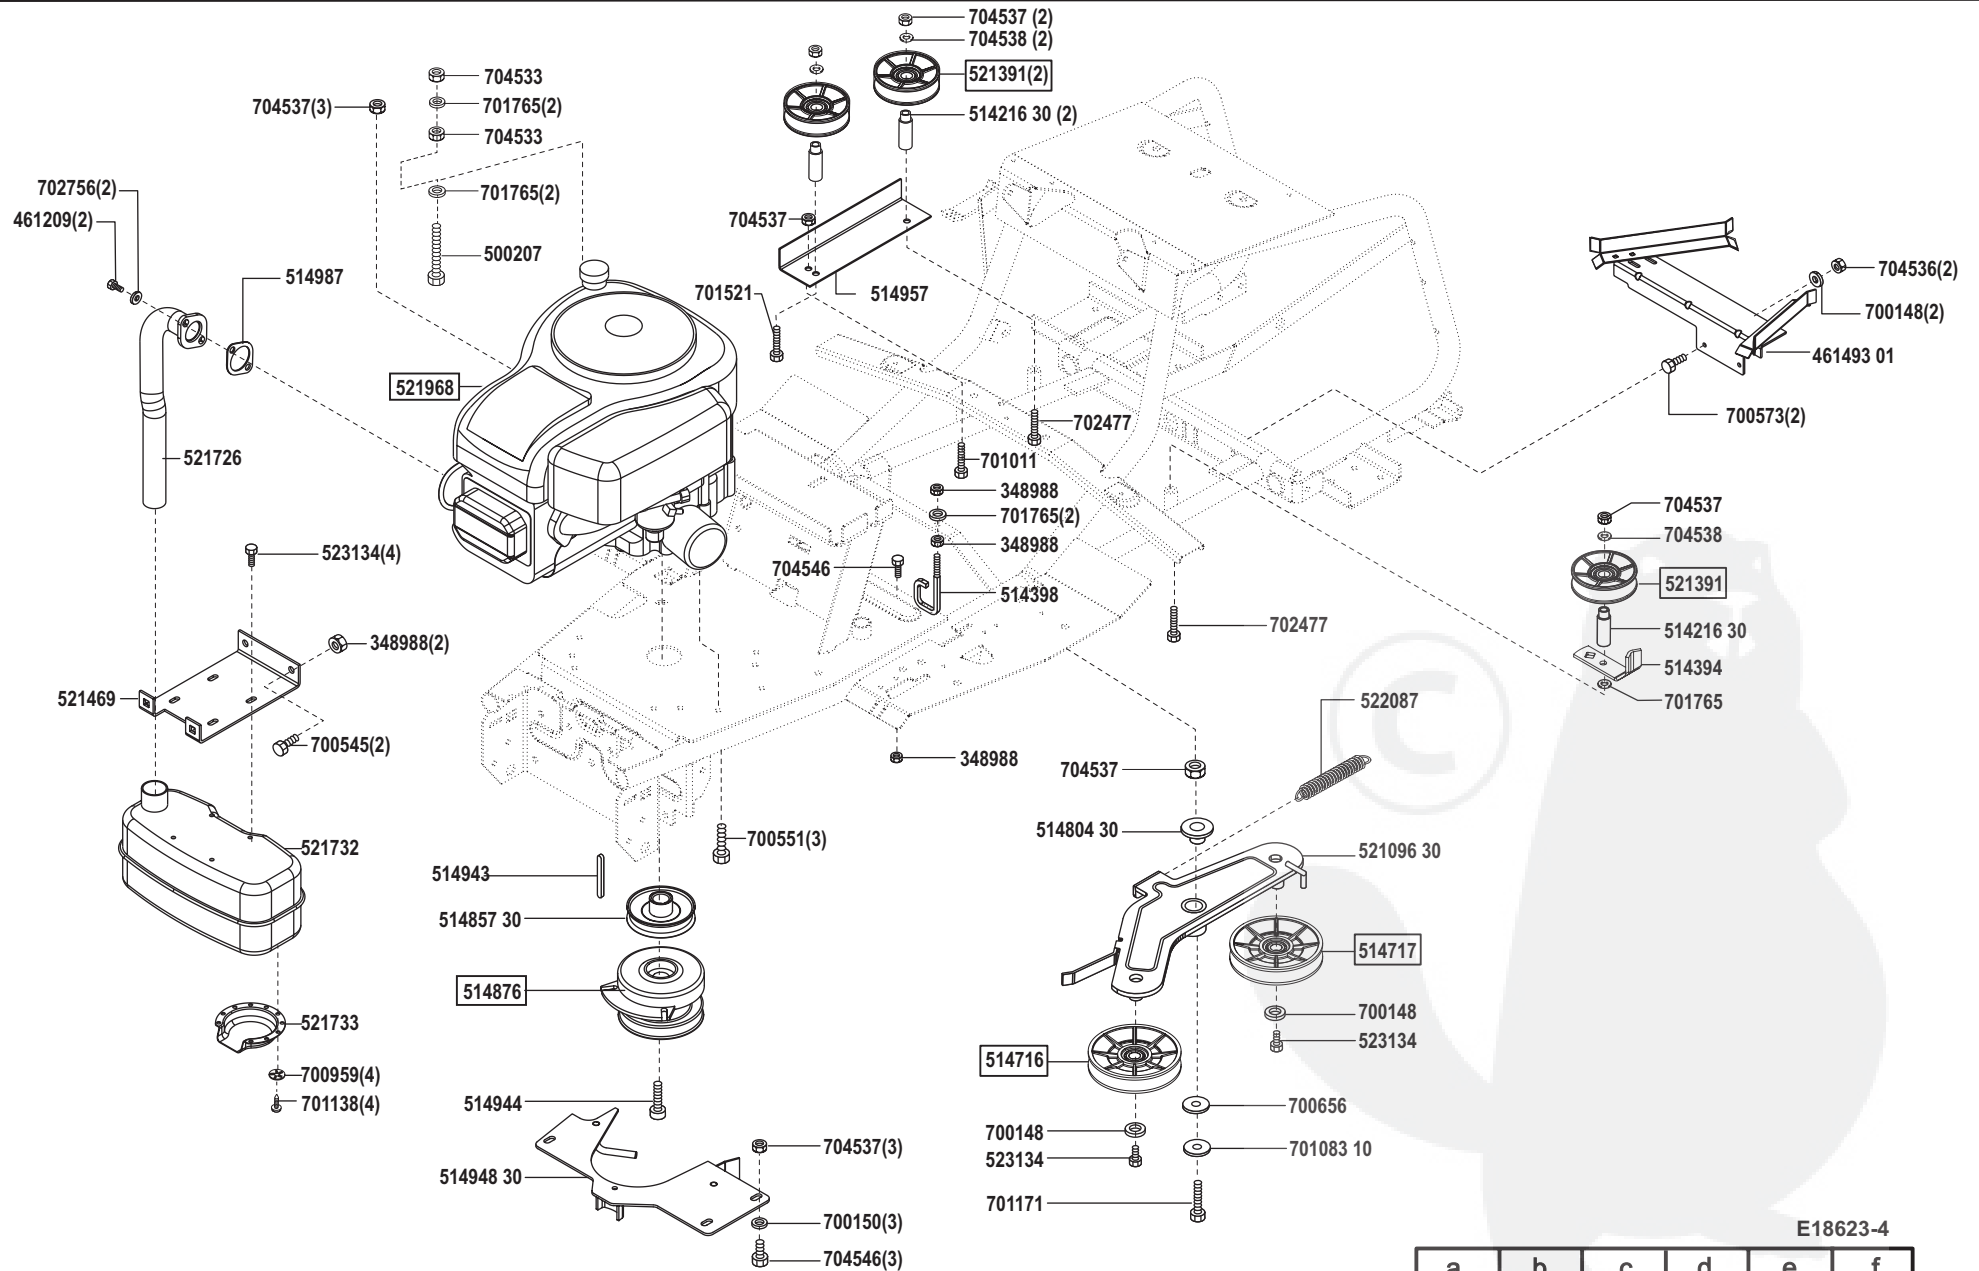

# Power Line T18-102 HDE

Art. Nr. 118623

E18623-4

a	b	c	d	e	f
---	---	---	---	---	---