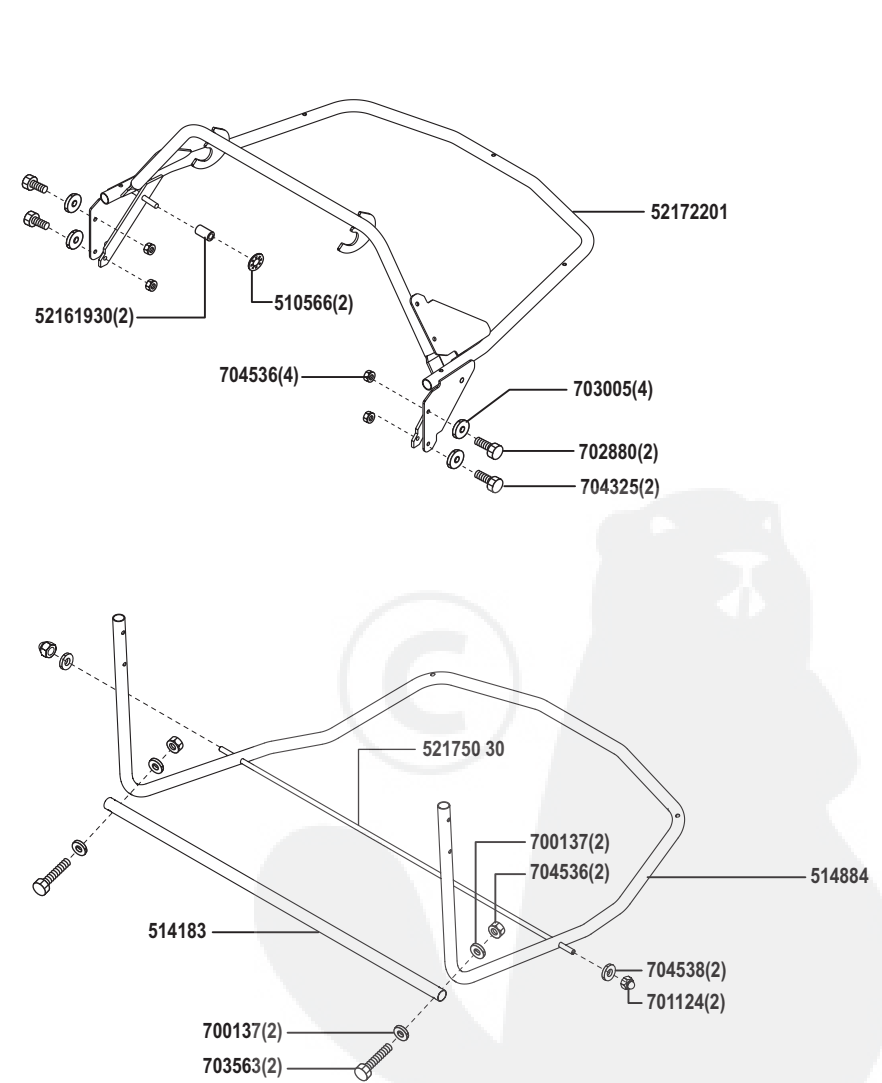

# Power Line T18-102 HDE

Art. Nr. 118623

E18623-6

a	b	c	d	e	f
---	---	---	---	---	---

# Power Line T18-102 HDE

Art. Nr. 118623

E18623-7

a	b	c	d	e	f
---	---	---	---	---	---