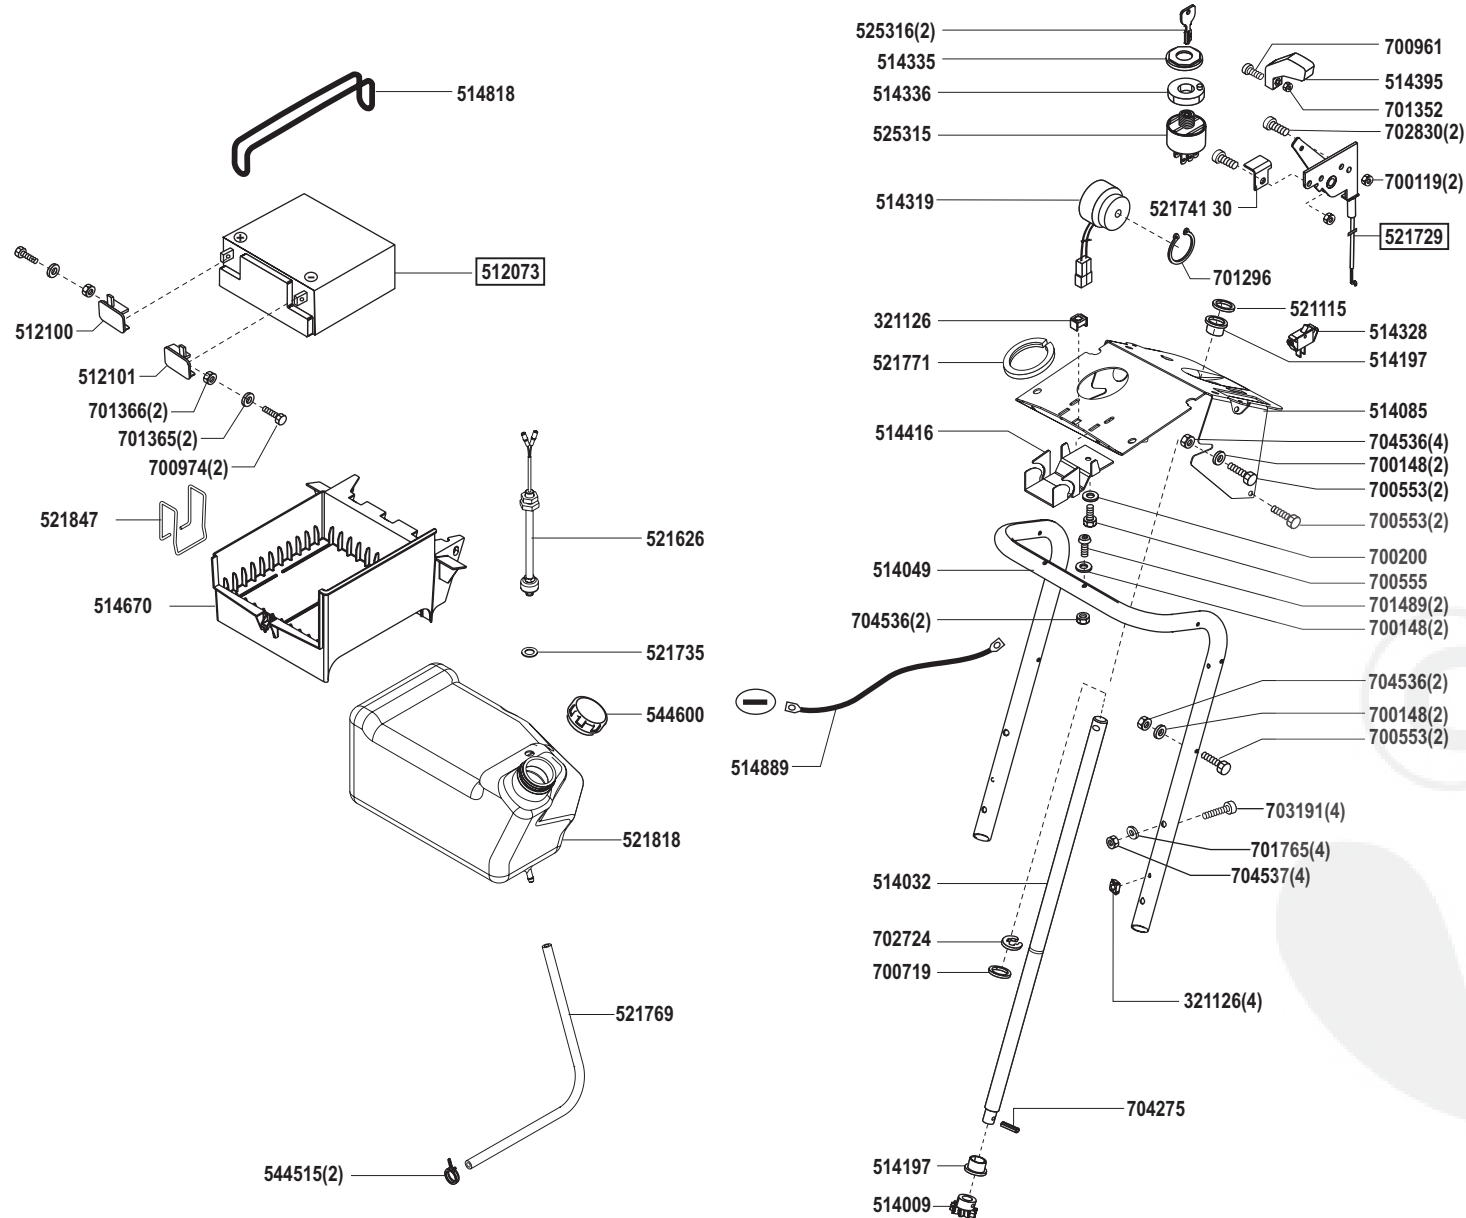

TobiCutter T20-102 HDE

Art. Nr. 118592

E18592-1

a	b	c	d	e	f
04/04					

TobiCutter T20-102 HDE

Art. Nr. 118592

E18592-2

a	b	c	d	e	f
---	---	---	---	---	---

TobiCutter T20-102 HDE

Art. Nr. 118592

E18592-3

a	b	c	d	e	f
01/06					

TobiCutter T20-102 HDE

Art. Nr. 118592

E18592-4

a	b	c	d	e	f
---	---	---	---	---	---

TobiCutter T20-102 HDE

Art. Nr. 118592

a	b	c	d	e	f
---	---	---	---	---	---

TobiCutter T20-102 HDE

Art. Nr. 118592

E18592-6

a	b	c	d	e	f
---	---	---	---	---	---

TobiCutter T20-102 HDE

Art. Nr. 118592

E18592-7

a	b	c	d	e	f
---	---	---	---	---	---

TobiCutter T20-102 HDE

Art. Nr. 118592

E18592-8

a	b	c	d	e	f
---	---	---	---	---	---