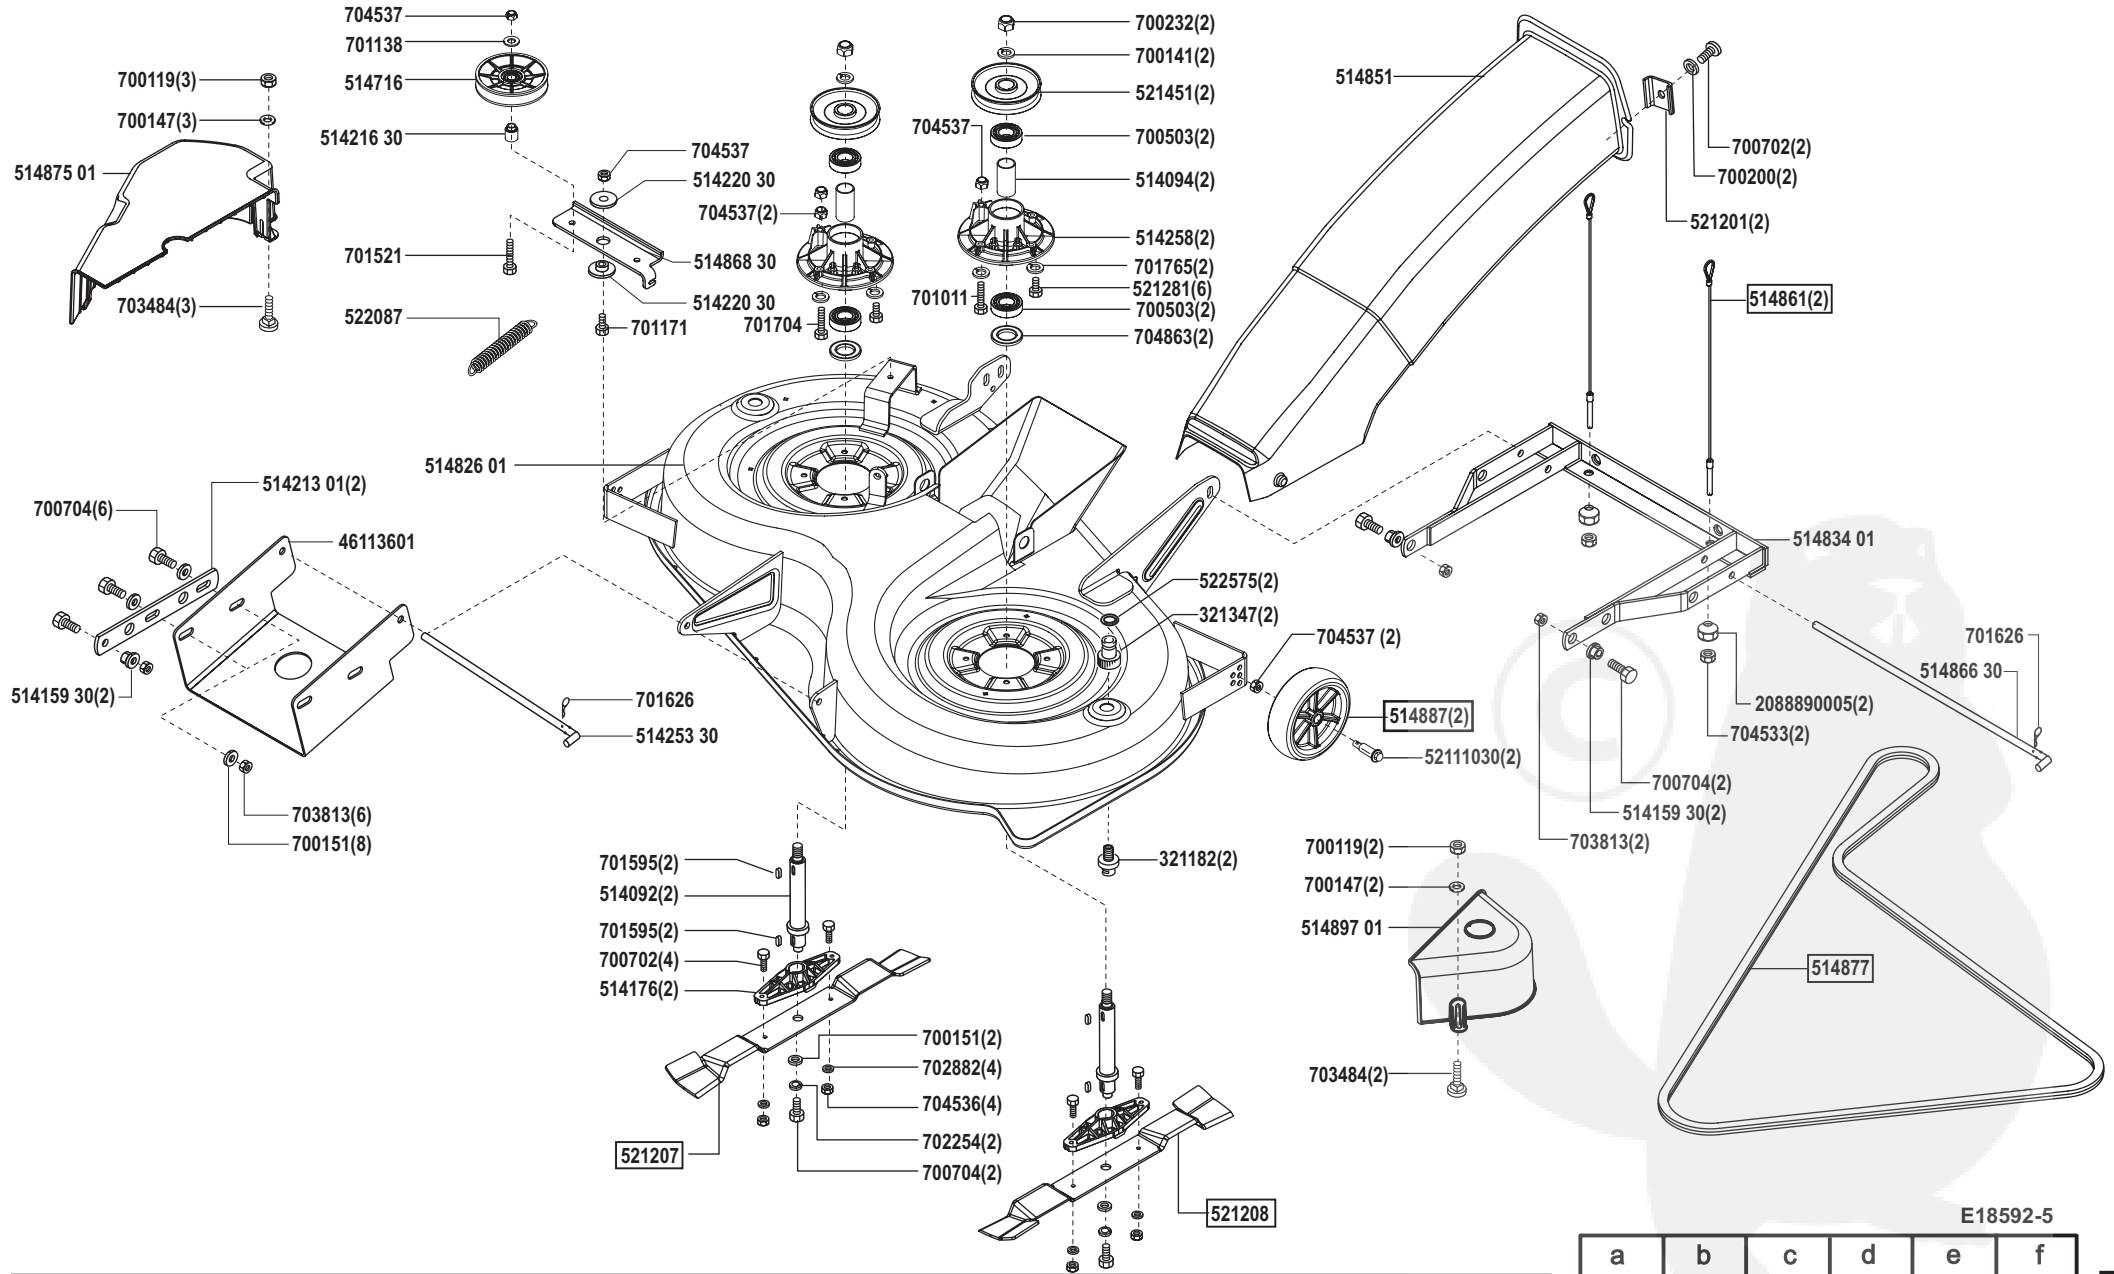

TobiCutter T20-102 HDE

Art. Nr. 118592

E18592-1

a	b	c	d	e	f
04/04					

TobiCutter T20-102 HDE

Art. Nr. 118592

E18592-2

a	b	c	d	e	f
---	---	---	---	---	---

TobiCutter T20-102 HDE

Art. Nr. 118592

E18592-3

a	b	c	d	e	f
01/06					

TobiCutter T20-102 HDE

Art. Nr. 118592

E18592-4

a	b	c	d	e	f
---	---	---	---	---	---

TobiCutter T20-102 HDE

Art. Nr. 118592

a	b	c	d	e	f
---	---	---	---	---	---

TobiCutter T20-102 HDE

Art. Nr. 118592

E18592-6

a	b	c	d	e	f
---	---	---	---	---	---

TobiCutter T20-102 HDE

Art. Nr. 118592

E18592-7

a	b	c	d	e	f
---	---	---	---	---	---

TobiCutter T20-102 HDE

Art. Nr. 118592

E18592-8

a	b	c	d	e	f
---	---	---	---	---	---