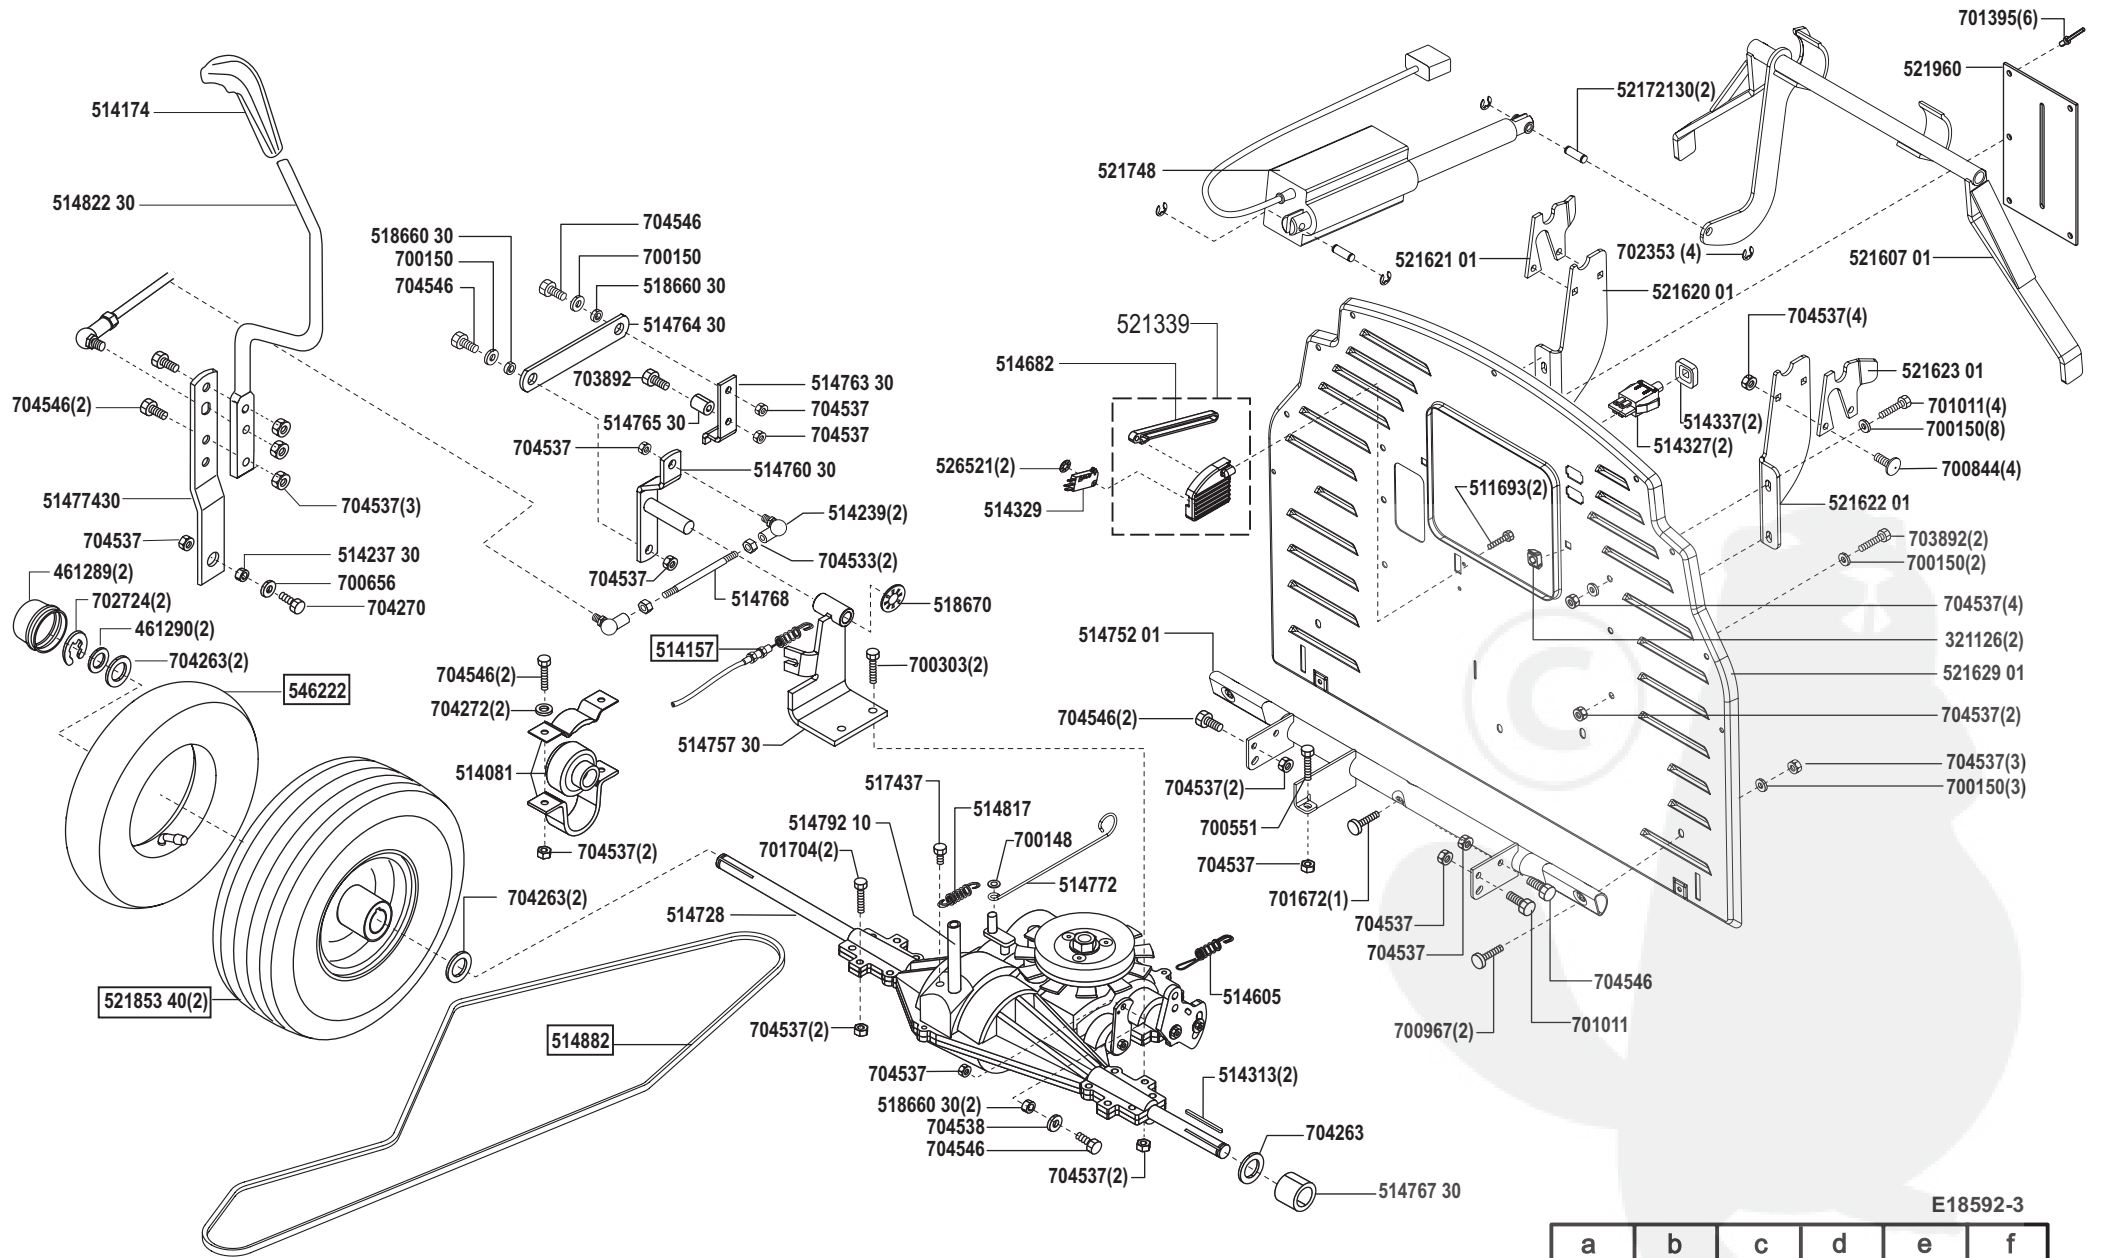

TobiCutter T20-102 HDE

Art. Nr. 118592

E18592-1

a	b	c	d	e	f
04/04					

TobiCutter T20-102 HDE

Art. Nr. 118592

E18592-2

a	b	c	d	e	f
---	---	---	---	---	---

TobiCutter T20-102 HDE

Art. Nr. 118592

E18592-3

a	b	c	d	e	f
01/06					

TobiCutter T20-102 HDE

Art. Nr. 118592

E18592-4

a	b	c	d	e	f
---	---	---	---	---	---

TobiCutter T20-102 HDE

Art. Nr. 118592

a	b	c	d	e	f
---	---	---	---	---	---

TobiCutter T20-102 HDE

Art. Nr. 118592

E18592-6

a	b	c	d	e	f
---	---	---	---	---	---

TobiCutter T20-102 HDE

Art. Nr. 118592

E18592-7

a	b	c	d	e	f
---	---	---	---	---	---

TobiCutter T20-102 HDE

Art. Nr. 118592

E18592-8

a	b	c	d	e	f
---	---	---	---	---	---