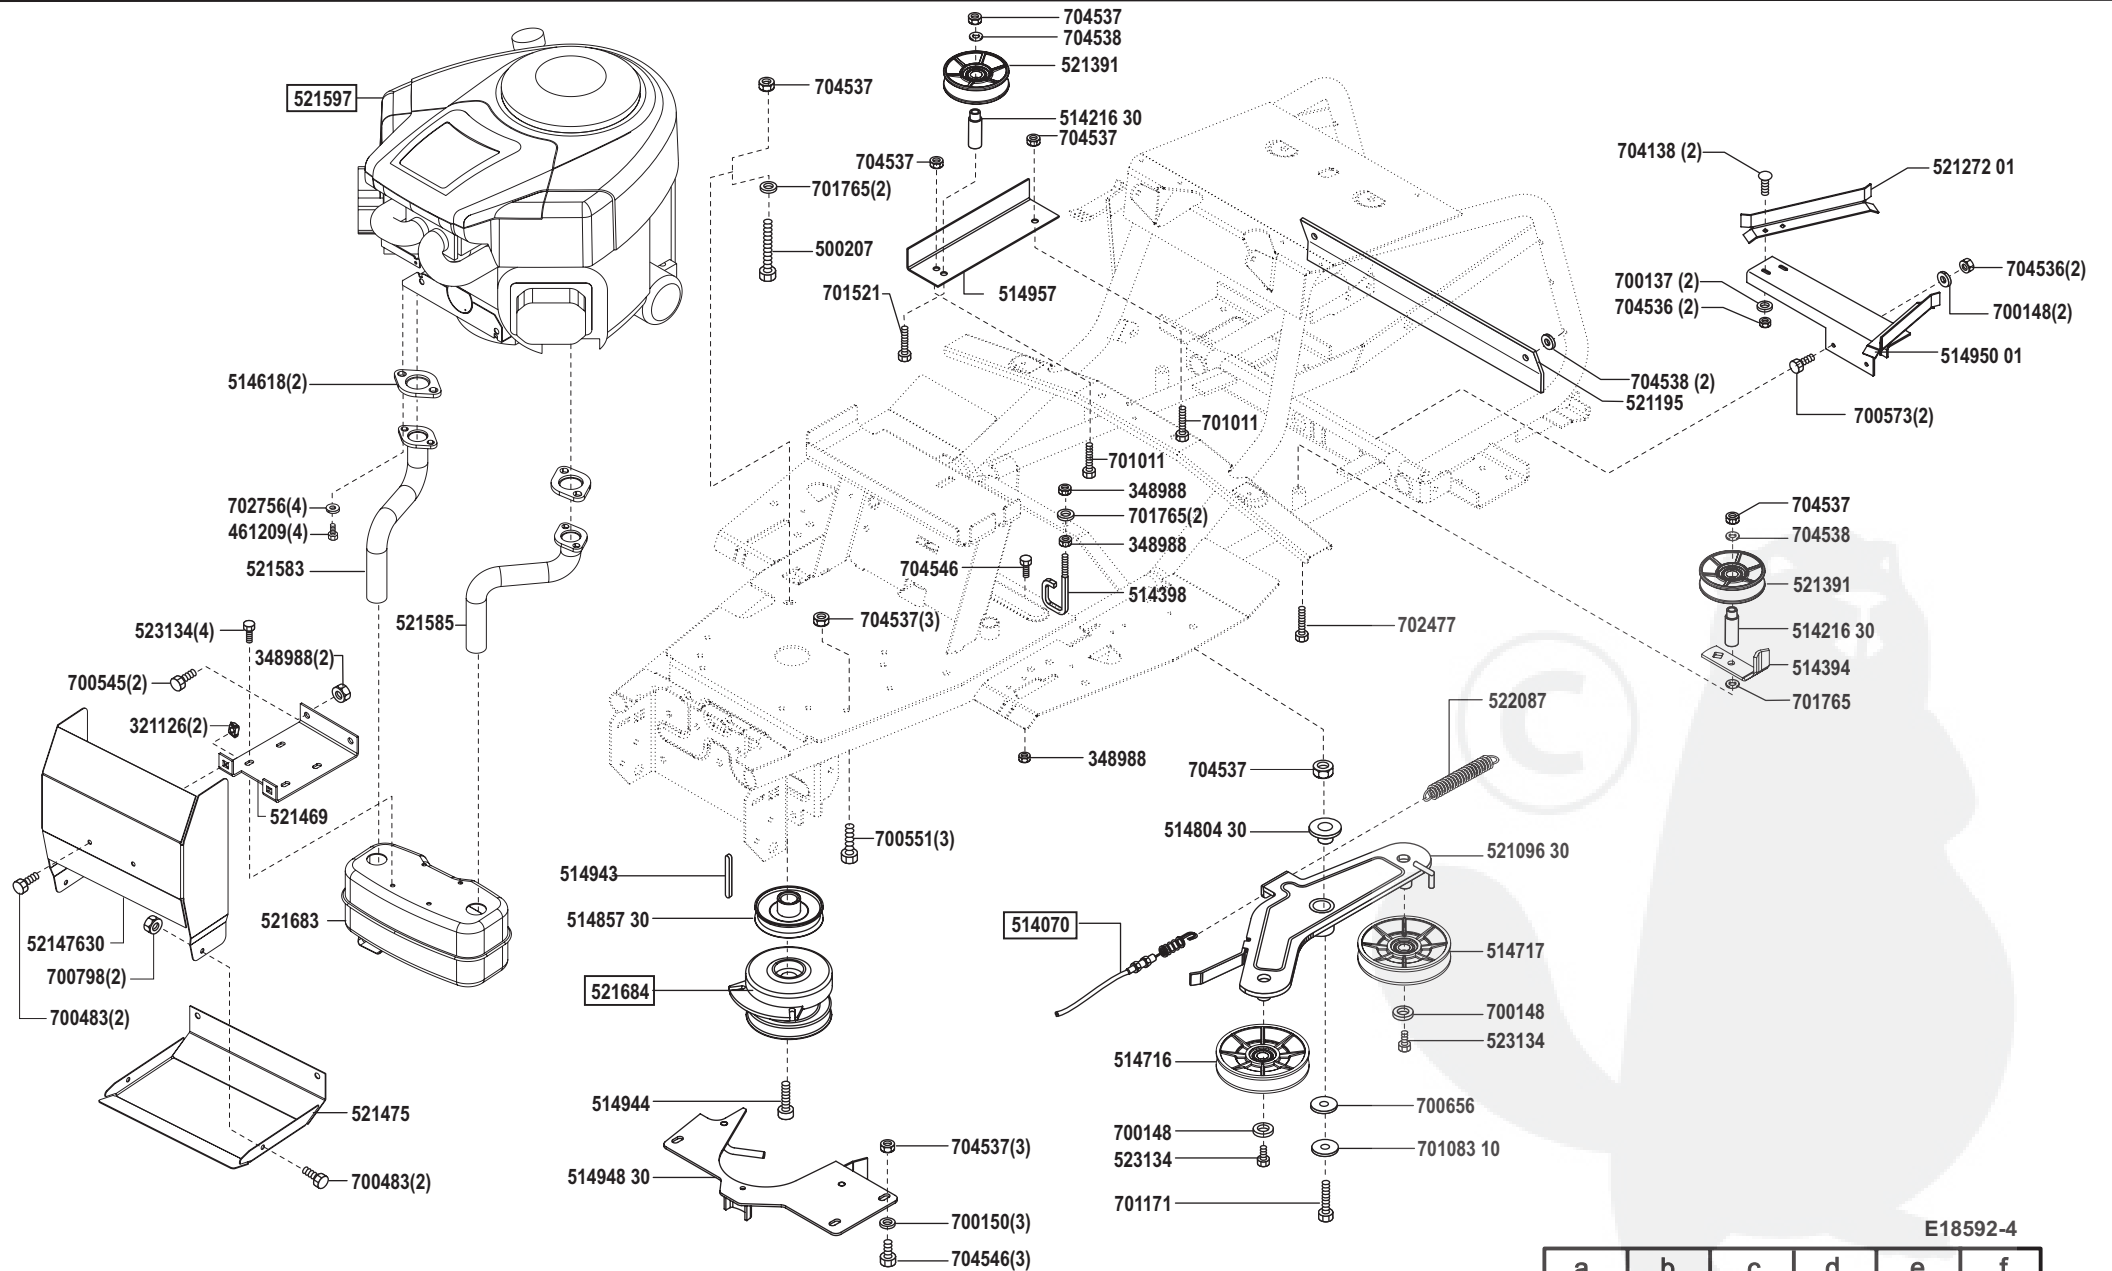

TobiCutter T20-102 HDE

Art. Nr. 118592

E18592-1

a	b	c	d	e	f
04/04					

TobiCutter T20-102 HDE

Art. Nr. 118592

E18592-2

a	b	c	d	e	f
---	---	---	---	---	---

TobiCutter T20-102 HDE

Art. Nr. 118592

E18592-3

a	b	c	d	e	f
01/06					

TobiCutter T20-102 HDE

Art. Nr. 118592

E18592-4

a	b	c	d	e	f
---	---	---	---	---	---

TobiCutter T20-102 HDE

Art. Nr. 118592

a	b	c	d	e	f
---	---	---	---	---	---

TobiCutter T20-102 HDE

Art. Nr. 118592

E18592-6

a	b	c	d	e	f
---	---	---	---	---	---

TobiCutter T20-102 HDE

Art. Nr. 118592

E18592-7

a	b	c	d	e	f
---	---	---	---	---	---

TobiCutter T20-102 HDE

Art. Nr. 118592

E18592-8

a	b	c	d	e	f
---	---	---	---	---	---