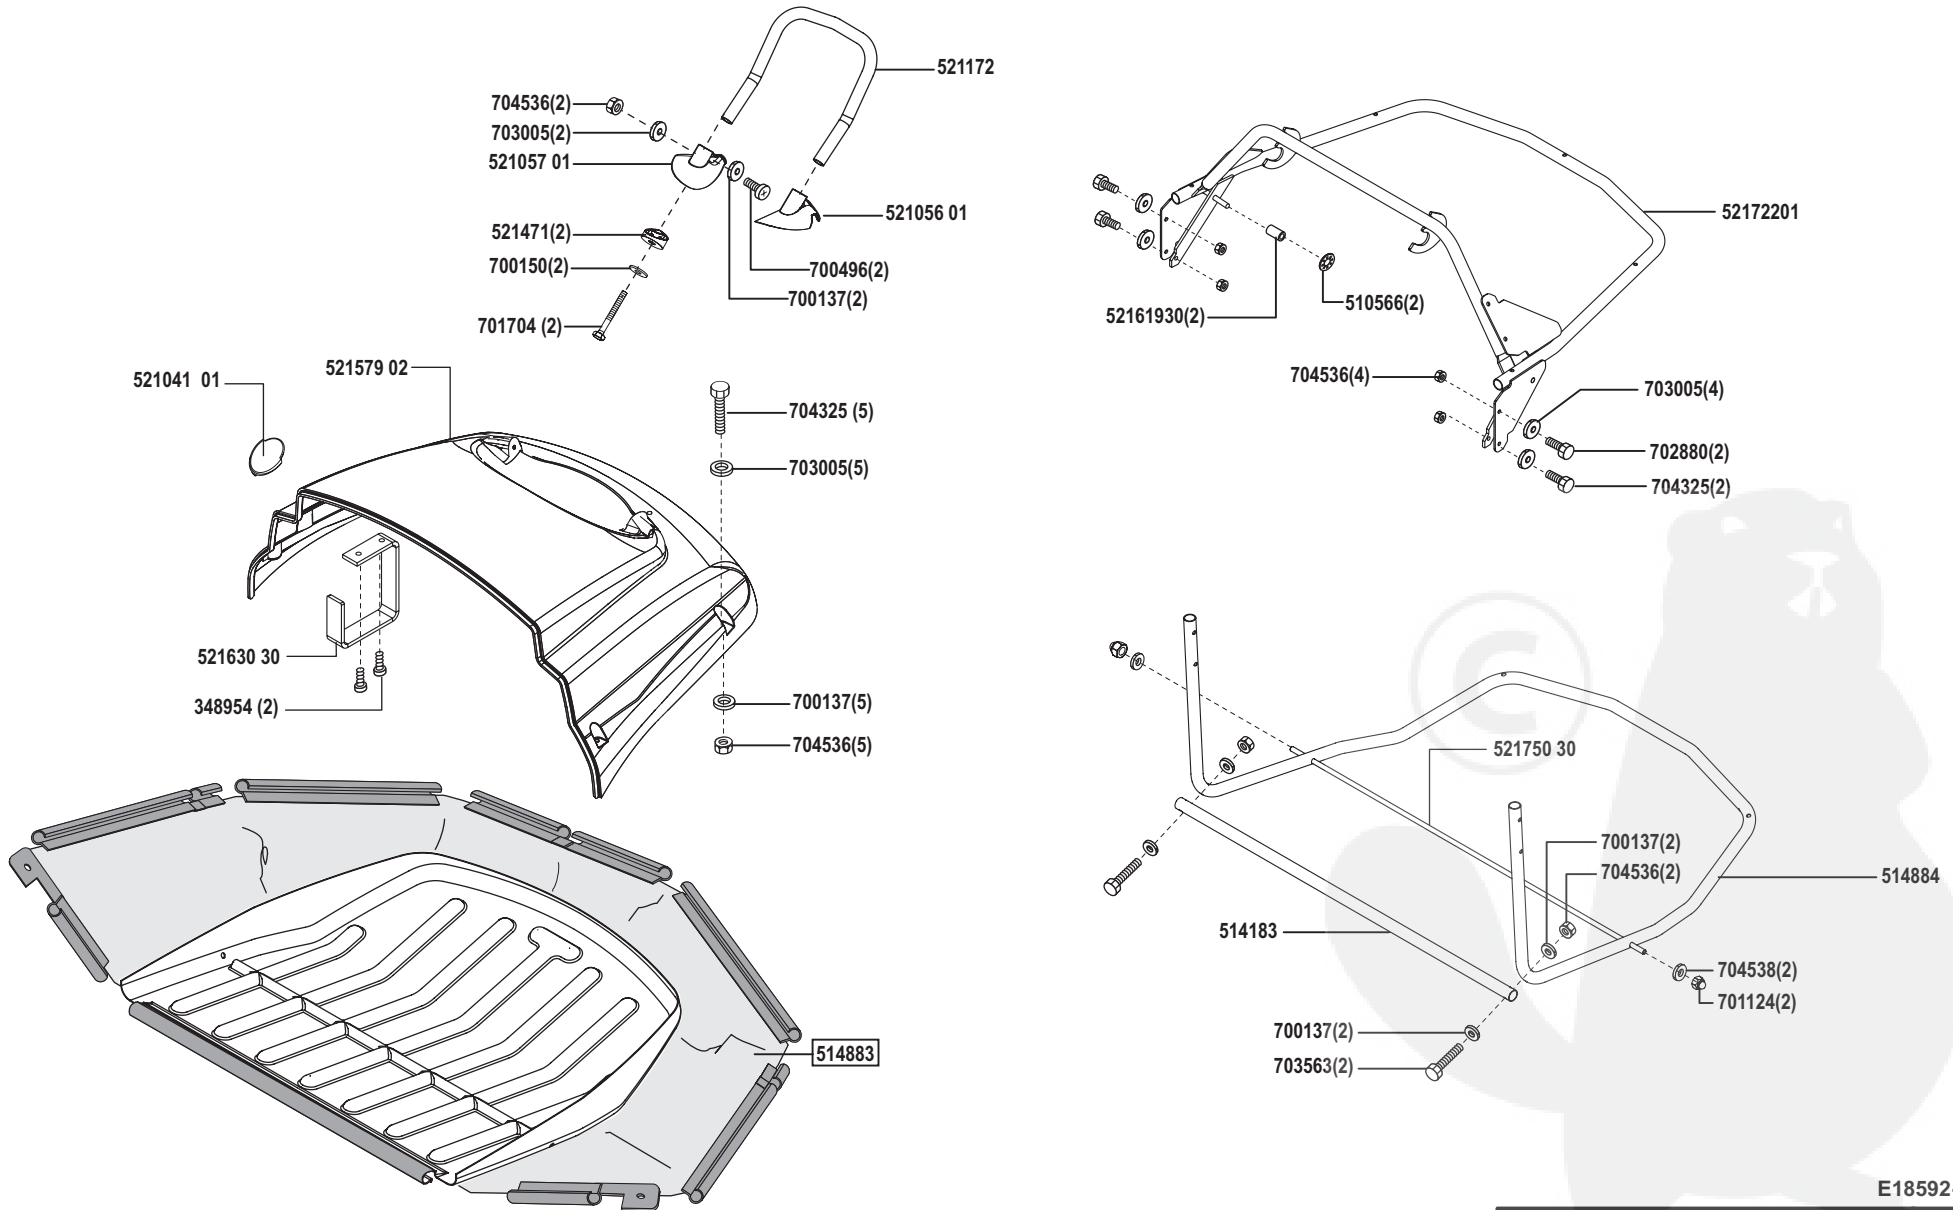

TobiCutter T20-102 HDE

Art. Nr. 118592

E18592-1

a	b	c	d	e	f
04/04					

TobiCutter T20-102 HDE

Art. Nr. 118592

E18592-2

a	b	c	d	e	f
---	---	---	---	---	---

TobiCutter T20-102 HDE

Art. Nr. 118592

E18592-3

a	b	c	d	e	f
01/06					

TobiCutter T20-102 HDE

Art. Nr. 118592

E18592-4

a	b	c	d	e	f
---	---	---	---	---	---

TobiCutter T20-102 HDE

Art. Nr. 118592

a	b	c	d	e	f
---	---	---	---	---	---

TobiCutter T20-102 HDE

Art. Nr. 118592

E18592-6

a	b	c	d	e	f
---	---	---	---	---	---

TobiCutter T20-102 HDE

Art. Nr. 118592

E18592-7

a	b	c	d	e	f
---	---	---	---	---	---

TobiCutter T20-102 HDE

Art. Nr. 118592

E18592-8

a	b	c	d	e	f
---	---	---	---	---	---