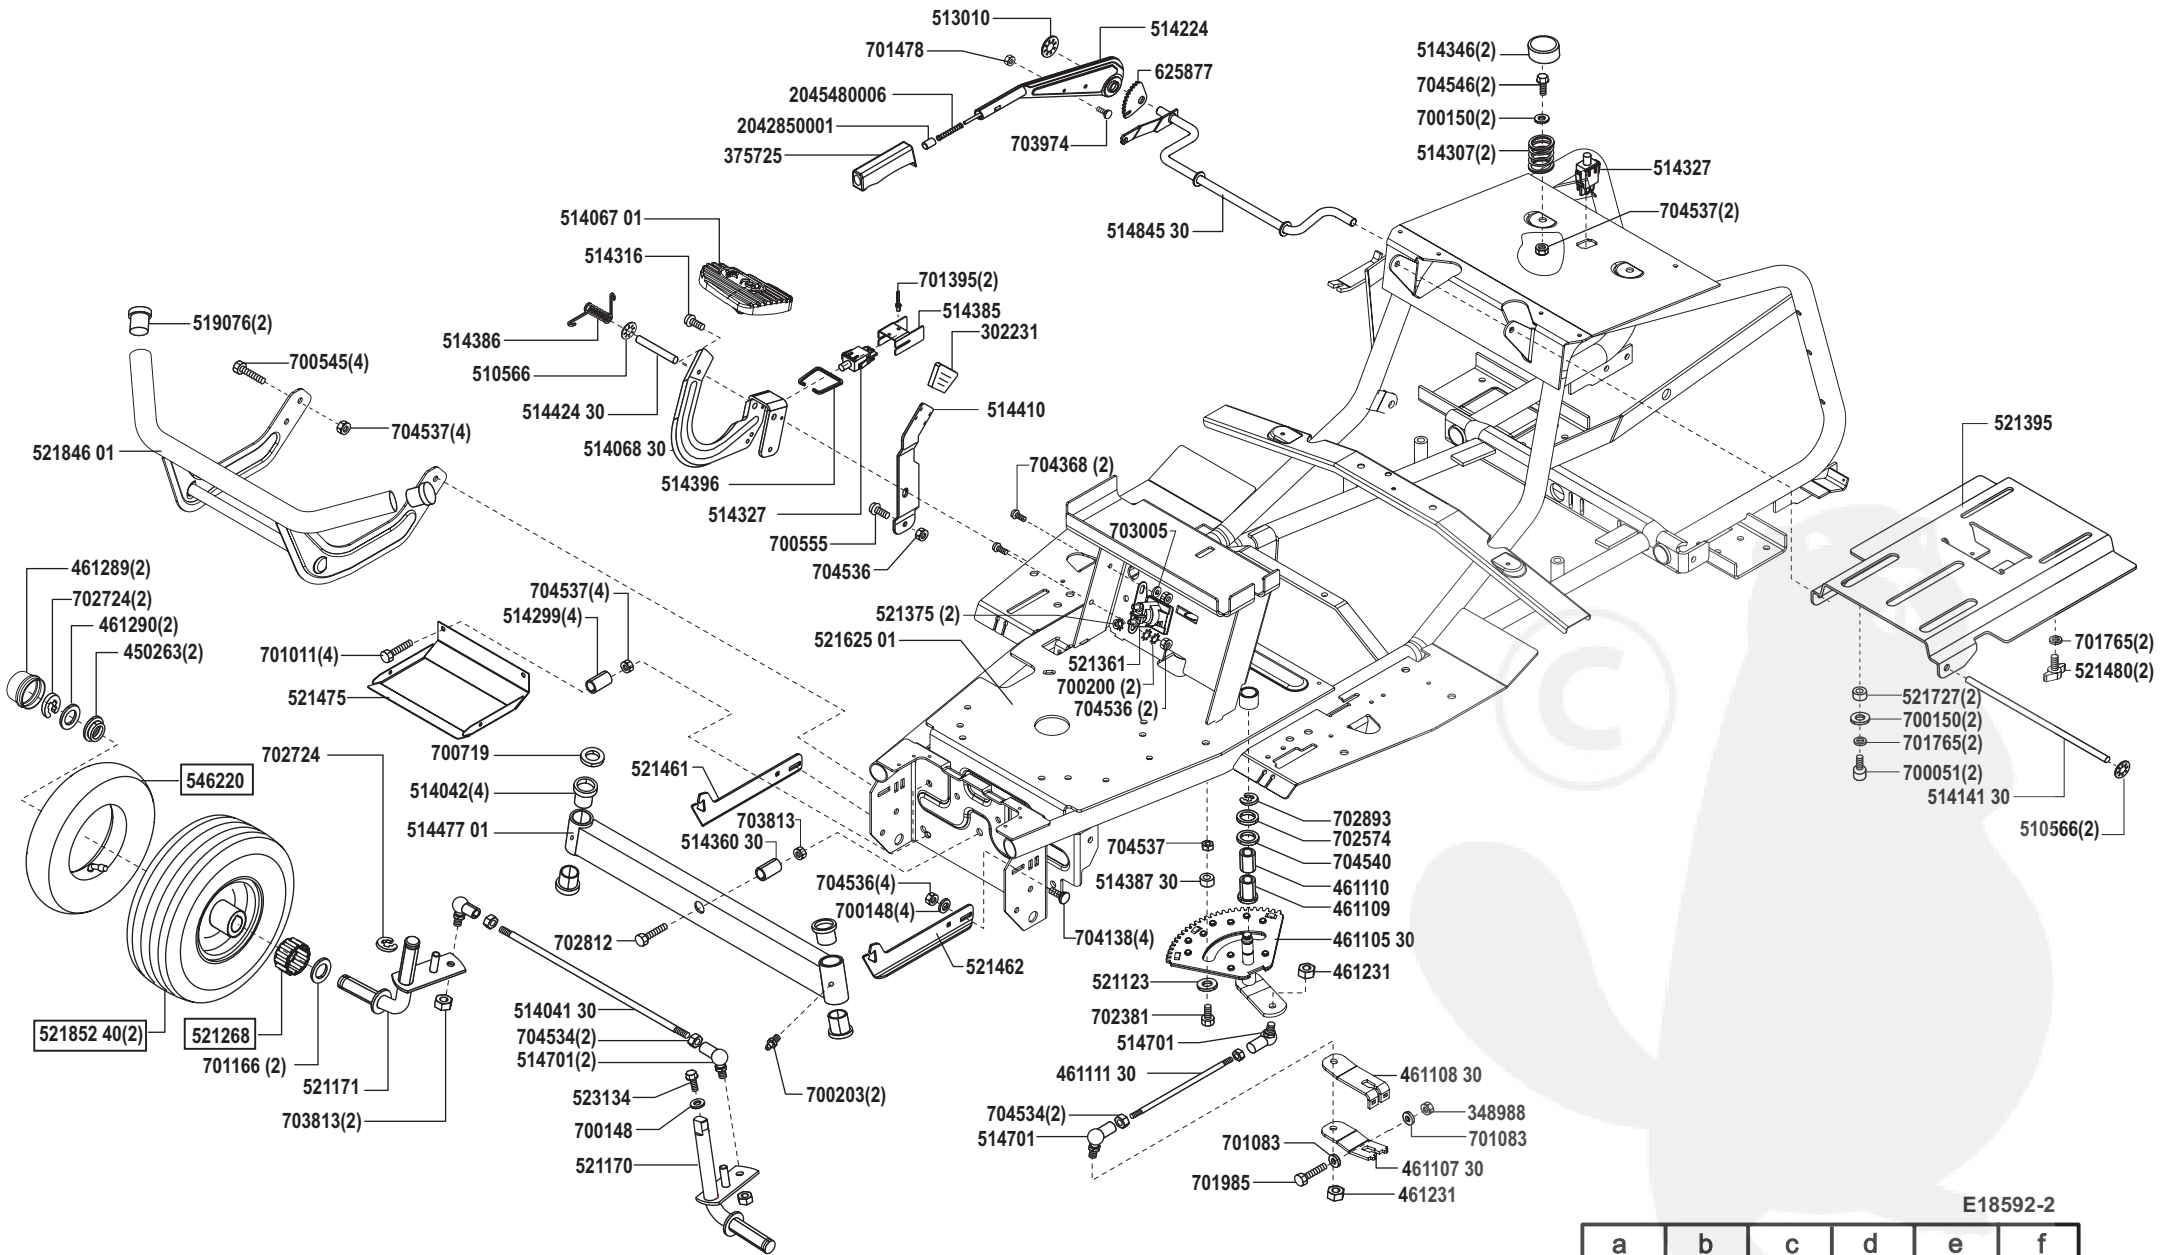

TobiCutter T20-102 HDE

Art. Nr. 118592

E18592-1

a	b	c	d	e	f
04/04					

TobiCutter T20-102 HDE

Art. Nr. 118592

E18592-2

a	b	c	d	e	f
---	---	---	---	---	---

TobiCutter T20-102 HDE

Art. Nr. 118592

E18592-3

a	b	c	d	e	f
01/06					

TobiCutter T20-102 HDE

Art. Nr. 118592

E18592-4

a	b	c	d	e	f
---	---	---	---	---	---

TobiCutter T20-102 HDE

Art. Nr. 118592

a	b	c	d	e	f
---	---	---	---	---	---

TobiCutter T20-102 HDE

Art. Nr. 118592

E18592-6

a	b	c	d	e	f
---	---	---	---	---	---

TobiCutter T20-102 HDE

Art. Nr. 118592

E18592-7

a	b	c	d	e	f
---	---	---	---	---	---

TobiCutter T20-102 HDE

Art. Nr. 118592

E18592-8

a	b	c	d	e	f
---	---	---	---	---	---