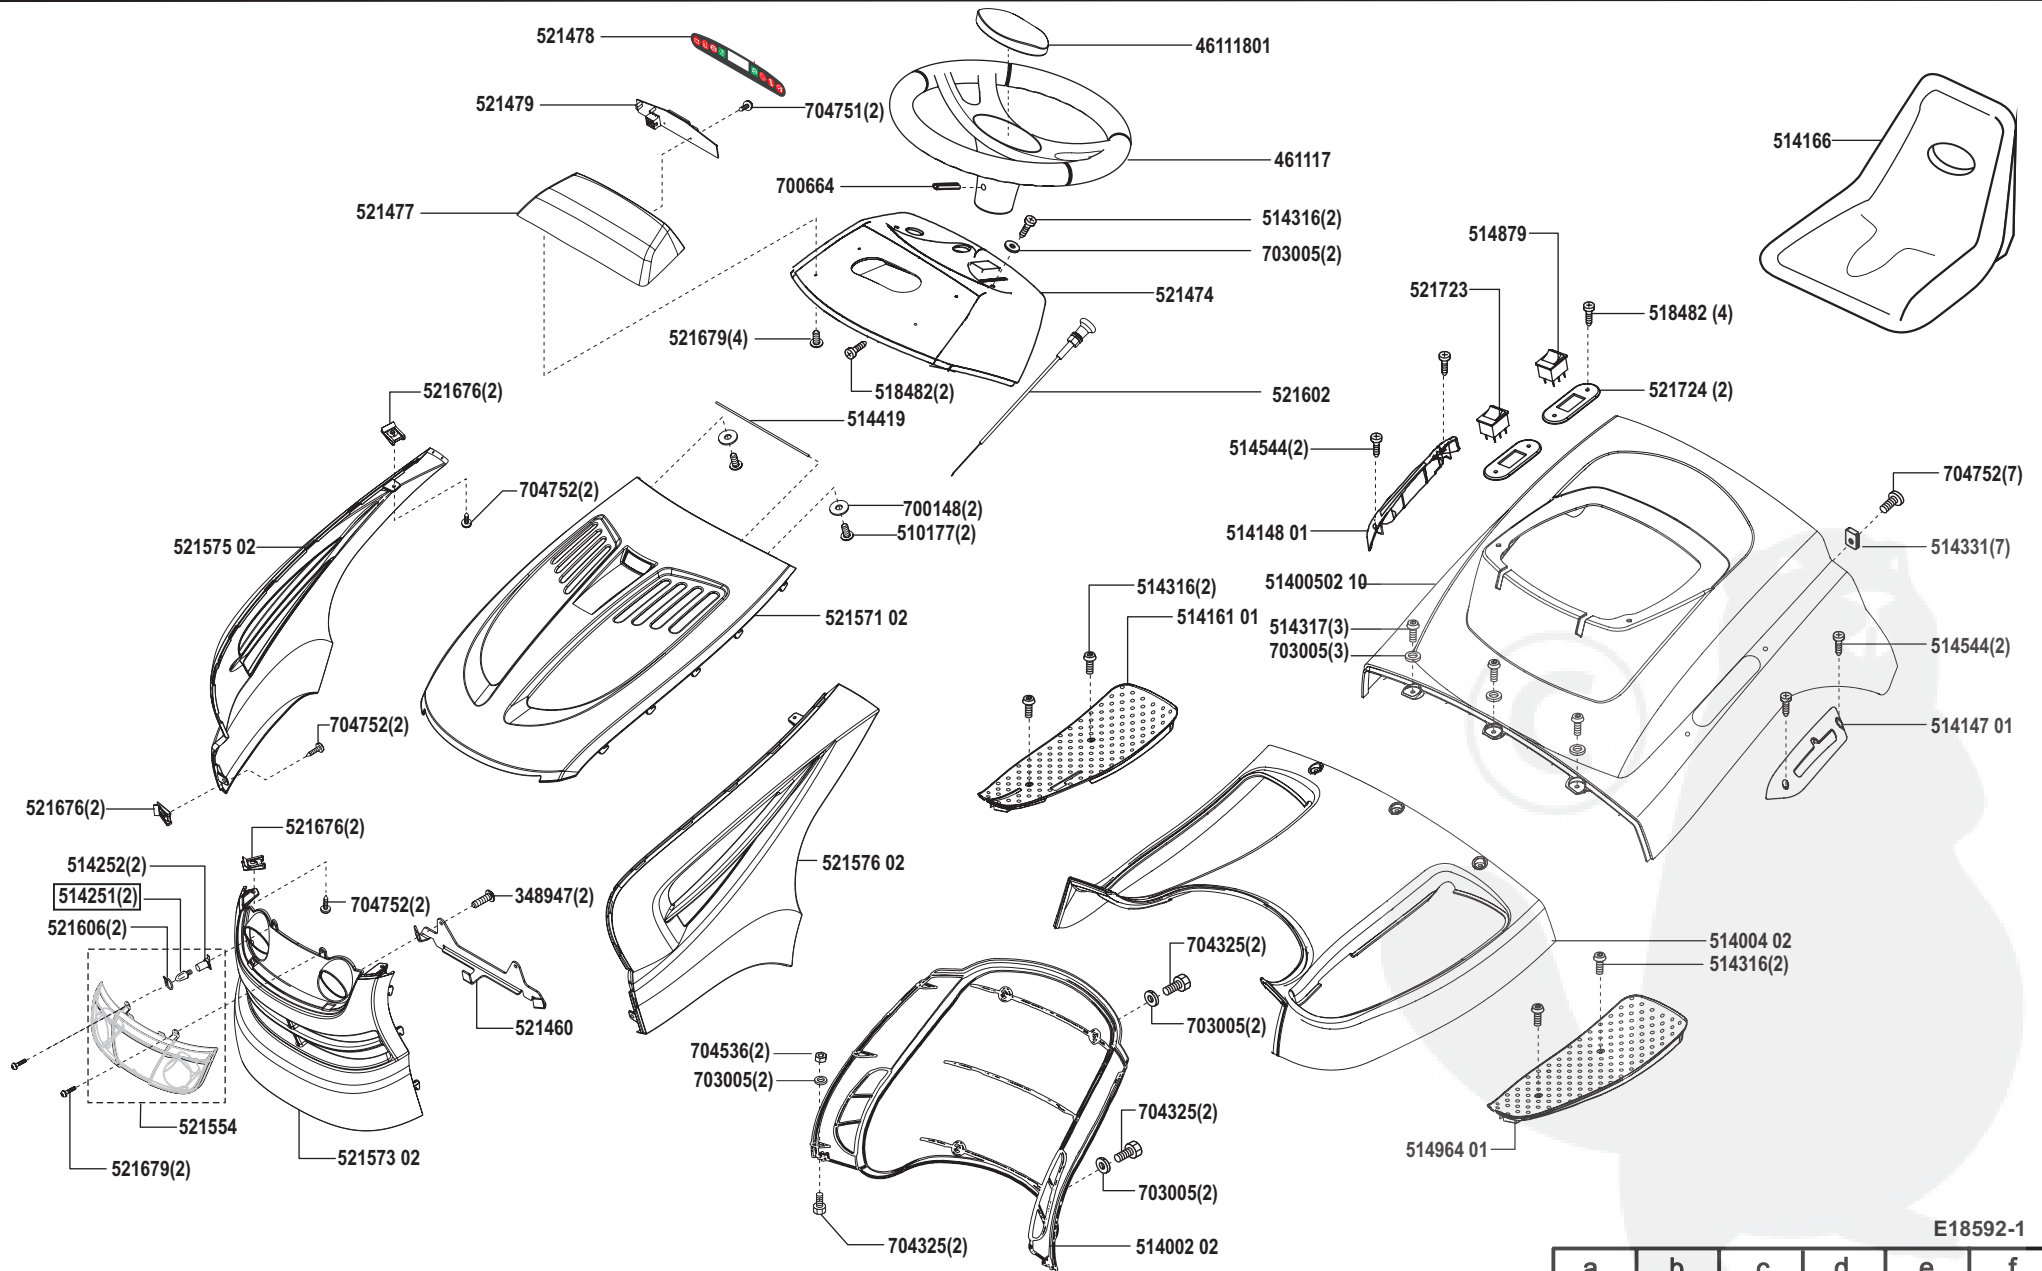

TobiCutter T20-102 HDE

Art. Nr. 118592

E18592-1

a	b	c	d	e	f
04/04					

TobiCutter T20-102 HDE

Art. Nr. 118592

E18592-2

a	b	c	d	e	f
---	---	---	---	---	---

TobiCutter T20-102 HDE

Art. Nr. 118592

E18592-3

a	b	c	d	e	f
01/06					

TobiCutter T20-102 HDE

Art. Nr. 118592

E18592-4

a	b	c	d	e	f
---	---	---	---	---	---

TobiCutter T20-102 HDE

Art. Nr. 118592

a	b	c	d	e	f
---	---	---	---	---	---

TobiCutter T20-102 HDE

Art. Nr. 118592

E18592-6

a	b	c	d	e	f
---	---	---	---	---	---

TobiCutter T20-102 HDE

Art. Nr. 118592

E18592-7

a	b	c	d	e	f
---	---	---	---	---	---

TobiCutter T20-102 HDE

Art. Nr. 118592

E18592-8

a	b	c	d	e	f
---	---	---	---	---	---