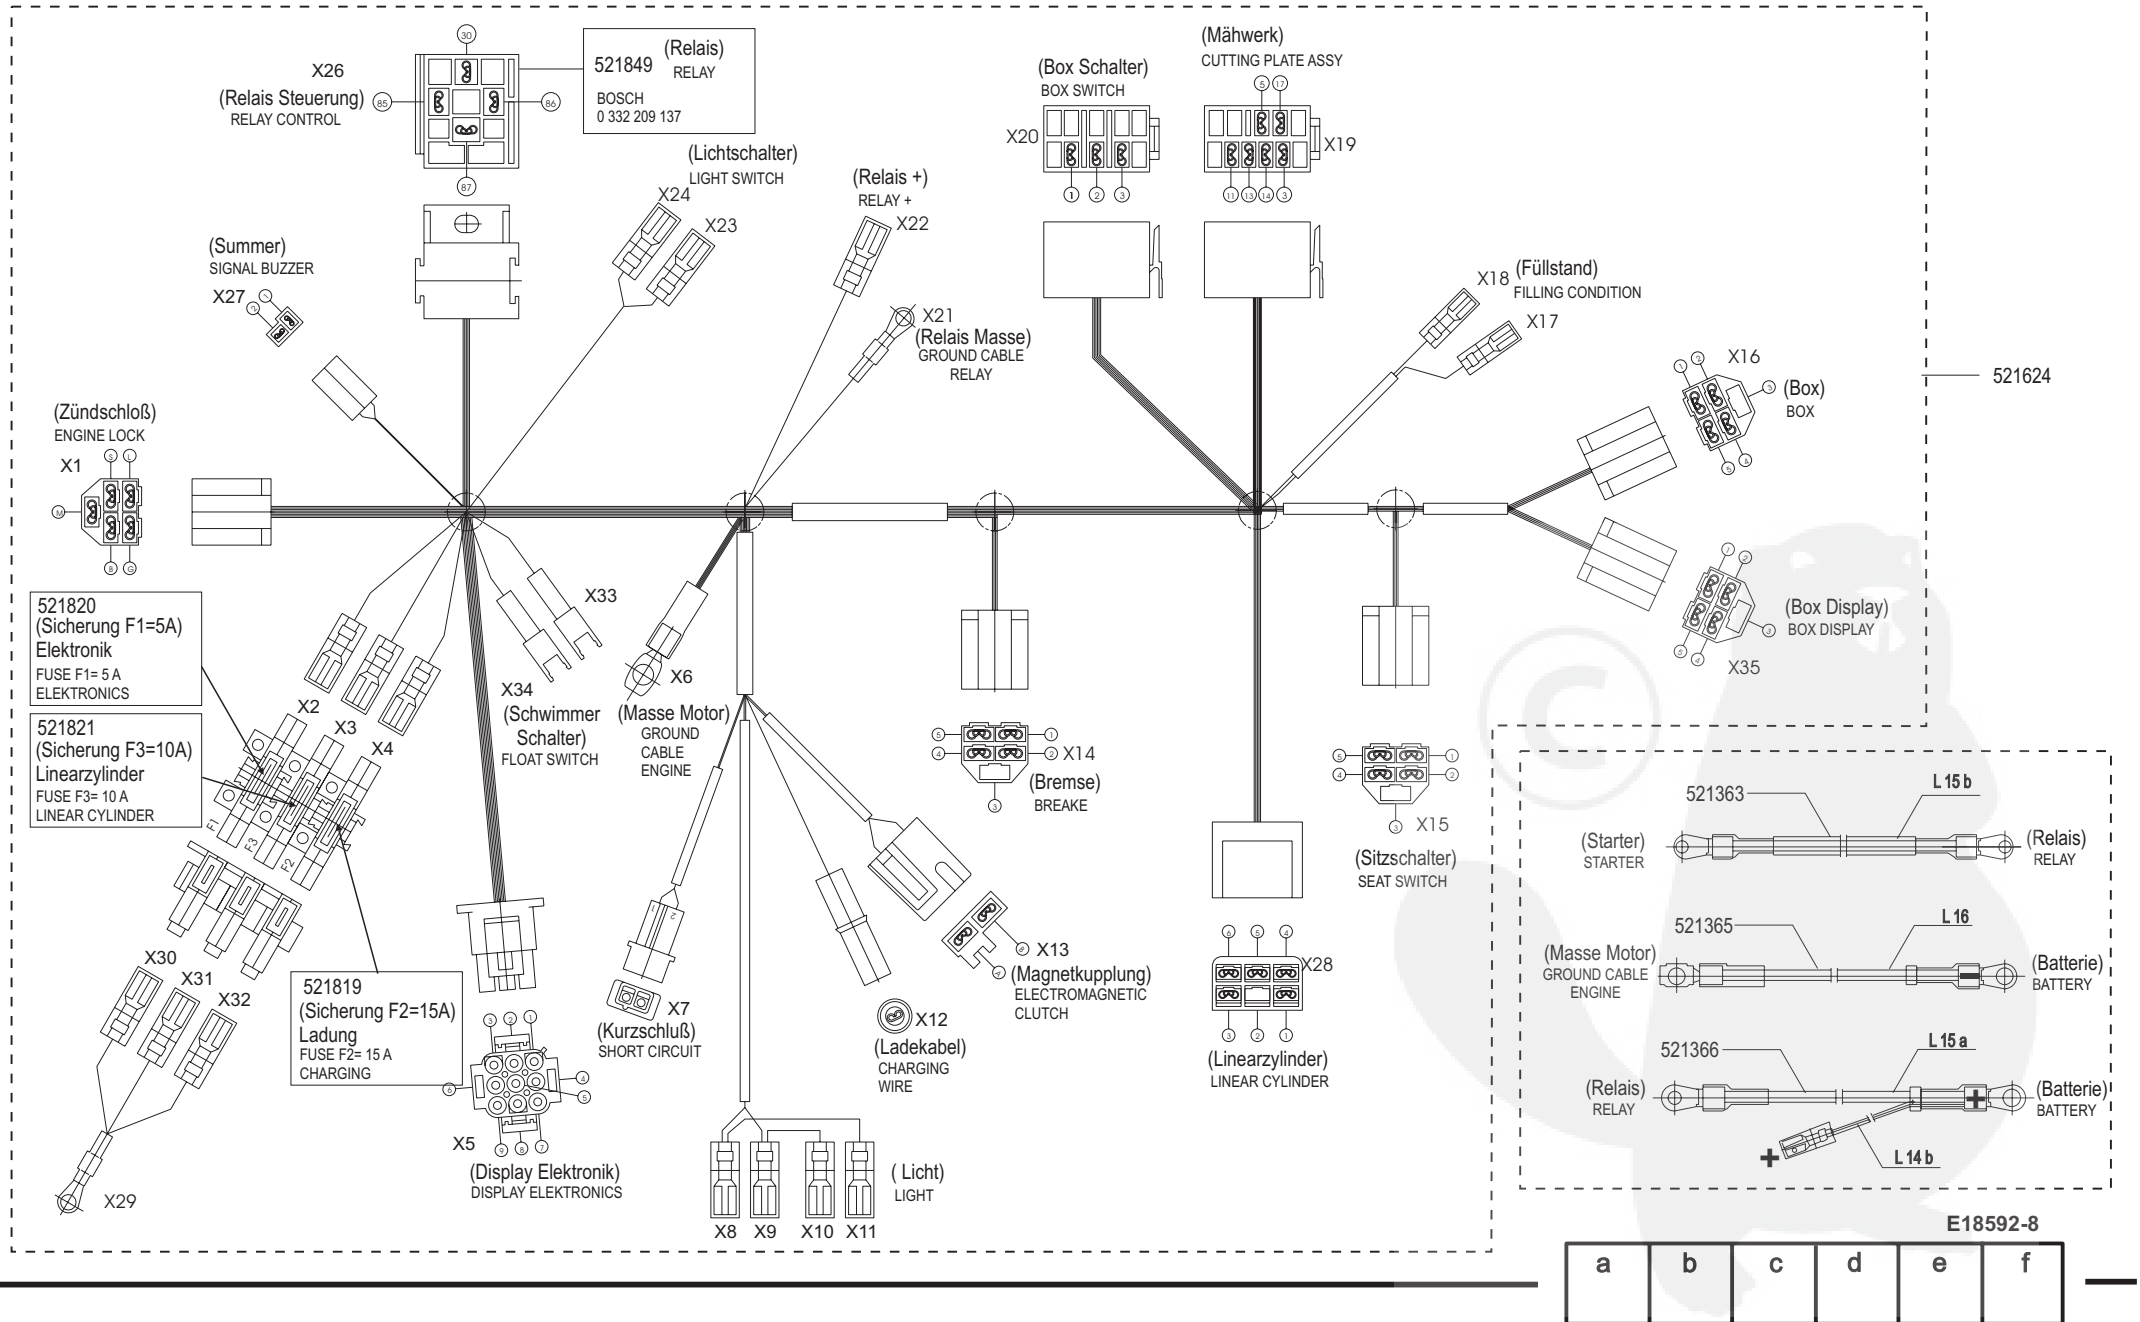

TobiCutter T20-102 HDE

Art. Nr. 118592

E18592-1

a	b	c	d	e	f
04/04					

TobiCutter T20-102 HDE

Art. Nr. 118592

E18592-2

a	b	c	d	e	f
---	---	---	---	---	---

TobiCutter T20-102 HDE

Art. Nr. 118592

E18592-3

a	b	c	d	e	f
01/06					

TobiCutter T20-102 HDE

Art. Nr. 118592

E18592-4

a	b	c	d	e	f
---	---	---	---	---	---

TobiCutter T20-102 HDE

Art. Nr. 118592

a	b	c	d	e	f
---	---	---	---	---	---

TobiCutter T20-102 HDE

Art. Nr. 118592

E18592-6

a	b	c	d	e	f
---	---	---	---	---	---

TobiCutter T20-102 HDE

Art. Nr. 118592

E18592-7

a	b	c	d	e	f
---	---	---	---	---	---

TobiCutter T20-102 HDE

Art. Nr. 118592

E18592-8

a	b	c	d	e	f
---	---	---	---	---	---