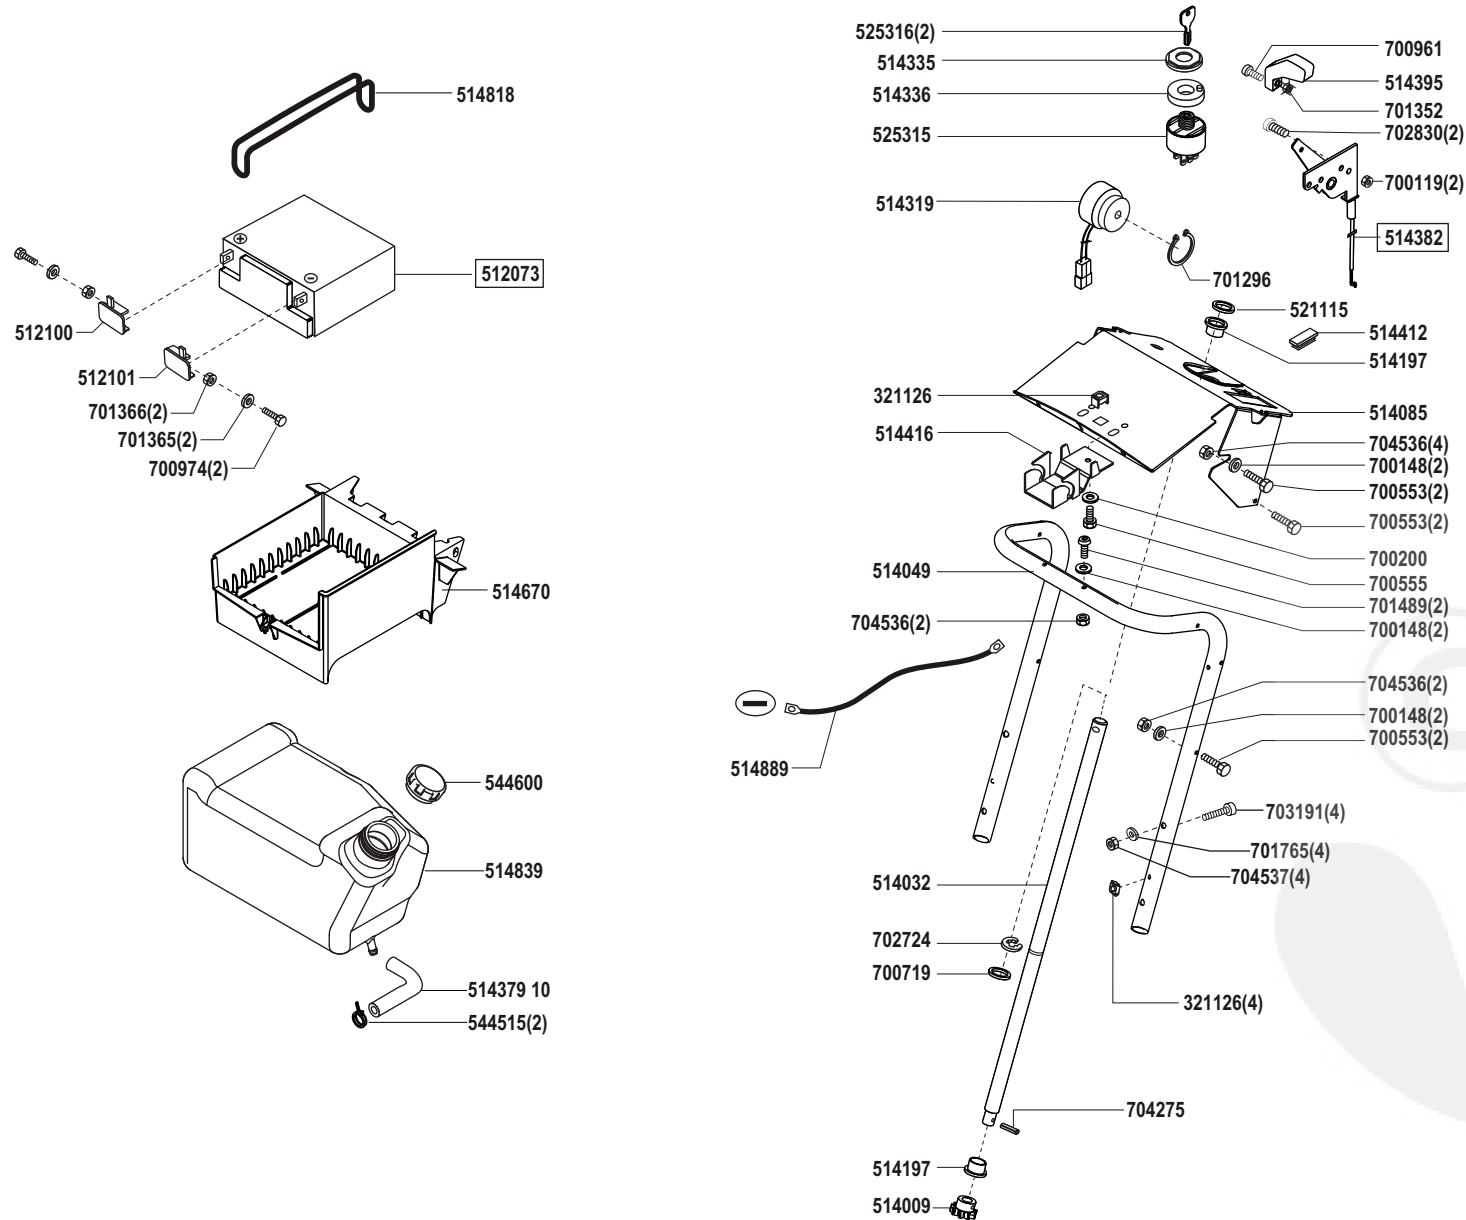

Power Line T13-102 SP-H

Art. Nr. 118520

a	b	c	d	e	f
09/03					

Power Line T13-102 SP-H

Art. Nr. 118520

ALKO

Garten+Hobby

a	b	c	d	e	f
04/04					

Power Line T13-102 SP-H

Art. Nr. 118520

a	b	c	d	e	f
04/04					

Power Line T13-102 SP-H

Art. Nr. 118520

a	b	c	d	e	f
---	---	---	---	---	---

Power Line T13-102 SP-H

Art. Nr. 118520

Power Line T13-102 SP-H

Art. Nr. 118520

a	b	c	d	e	f
---	---	---	---	---	---

Power Line T13-102 SP-H

Art. Nr. 118520

a	b	c	d	e	f
---	---	---	---	---	---

Power Line T13-102 SP-H

Art. Nr. 118520