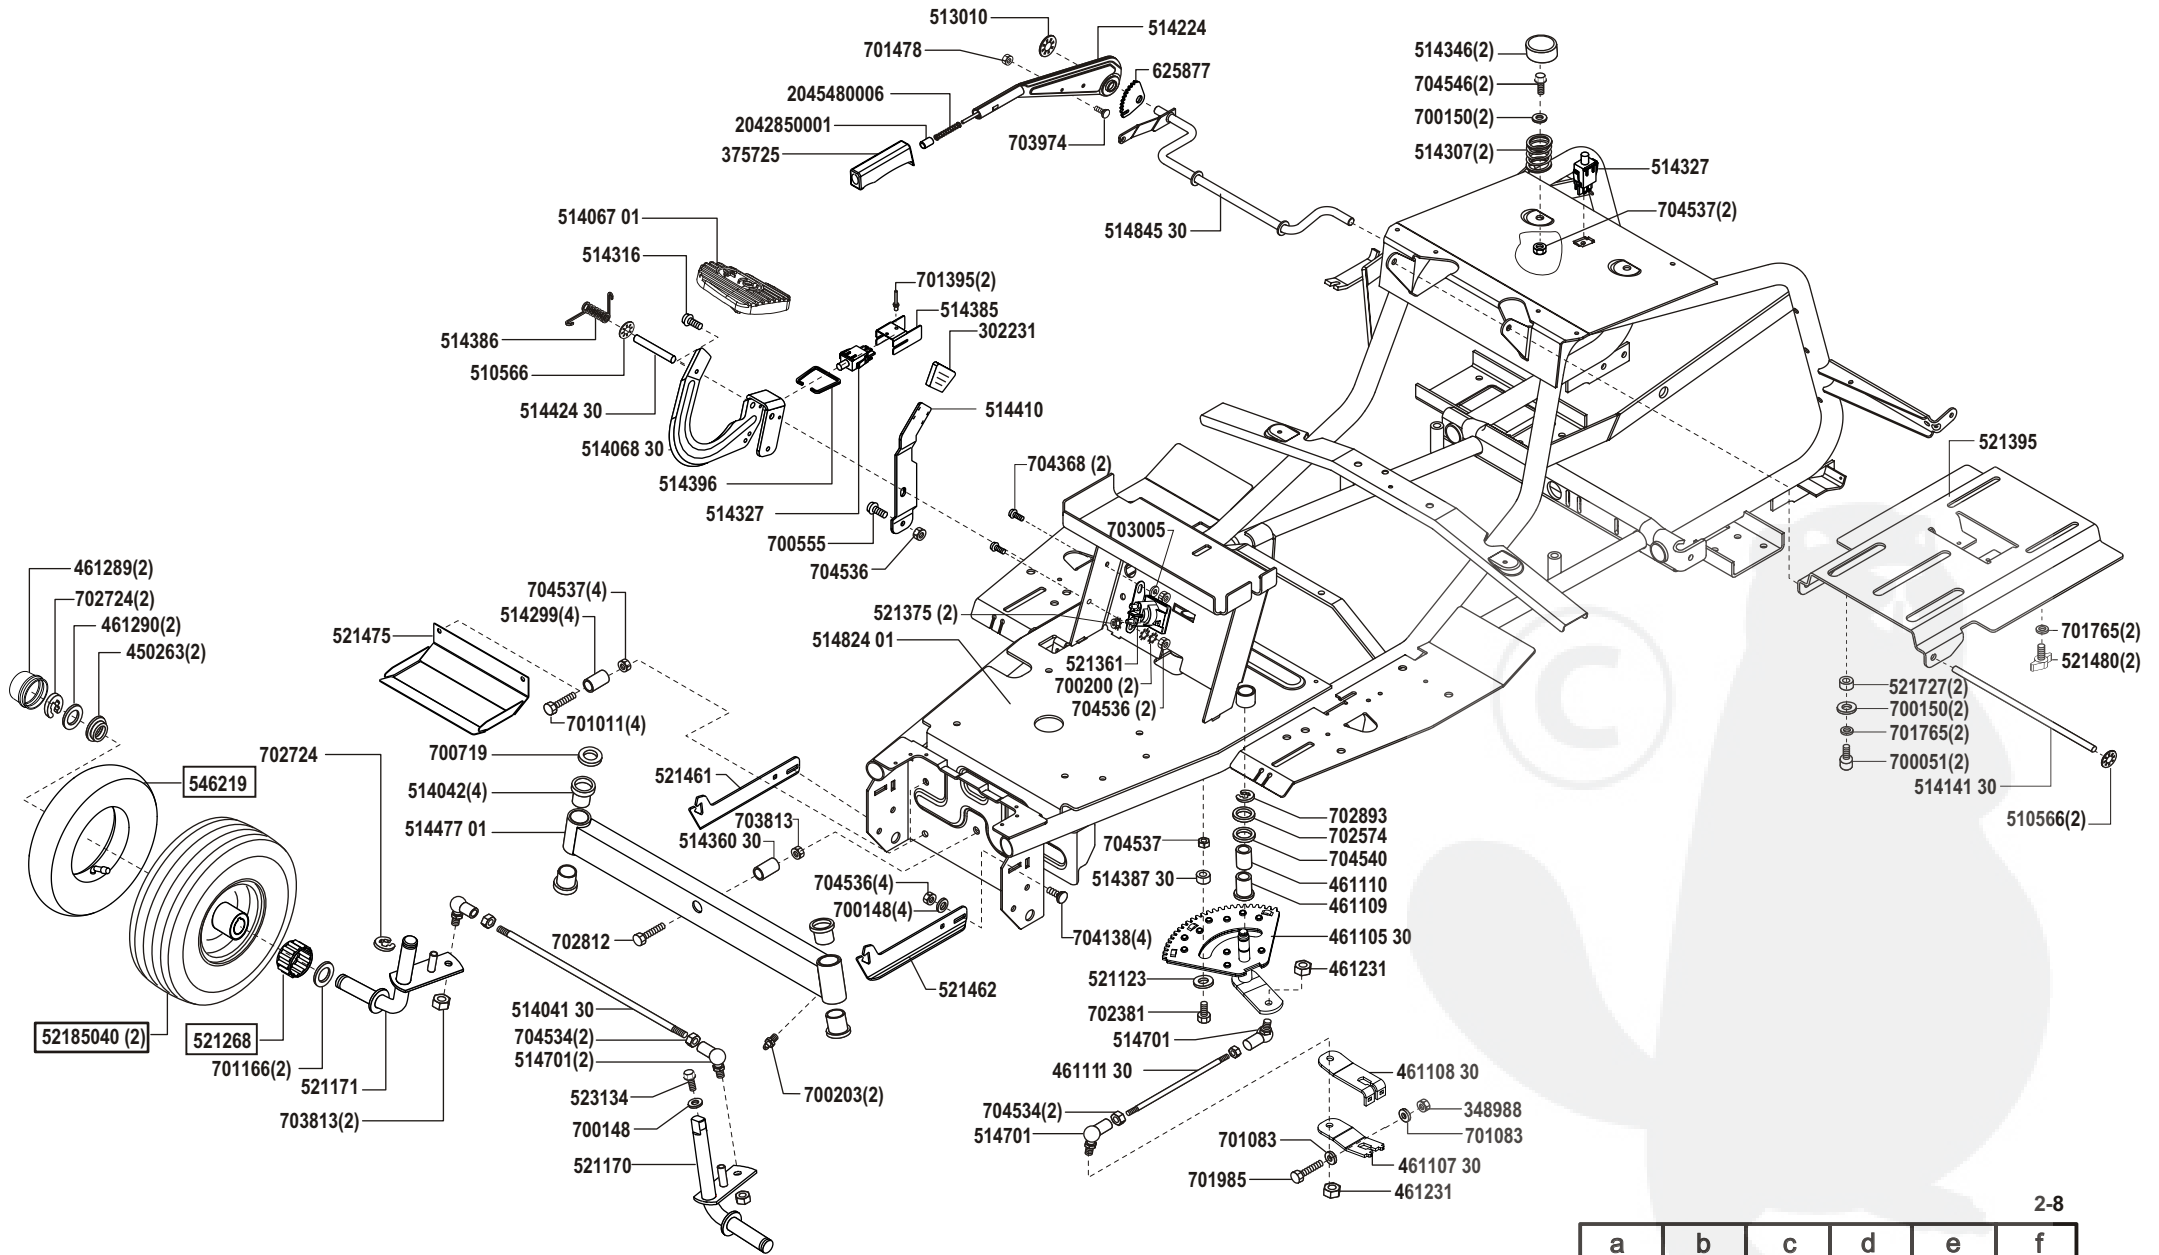

Power Line T13-102 SP-H

Art. Nr. 118520

a	b	c	d	e	f
09/03					

Power Line T13-102 SP-H

Art. Nr. 118520

ALKO

Garten+Hobby

a	b	c	d	e	f
04/04					

Power Line T13-102 SP-H

Art. Nr. 118520

a	b	c	d	e	f
04/04					

Power Line T13-102 SP-H

Art. Nr. 118520

a	b	c	d	e	f
---	---	---	---	---	---

Power Line T13-102 SP-H

Art. Nr. 118520

Power Line T13-102 SP-H

Art. Nr. 118520

a	b	c	d	e	f
---	---	---	---	---	---

Power Line T13-102 SP-H

Art. Nr. 118520

a	b	c	d	e	f
---	---	---	---	---	---

Power Line T13-102 SP-H

Art. Nr. 118520