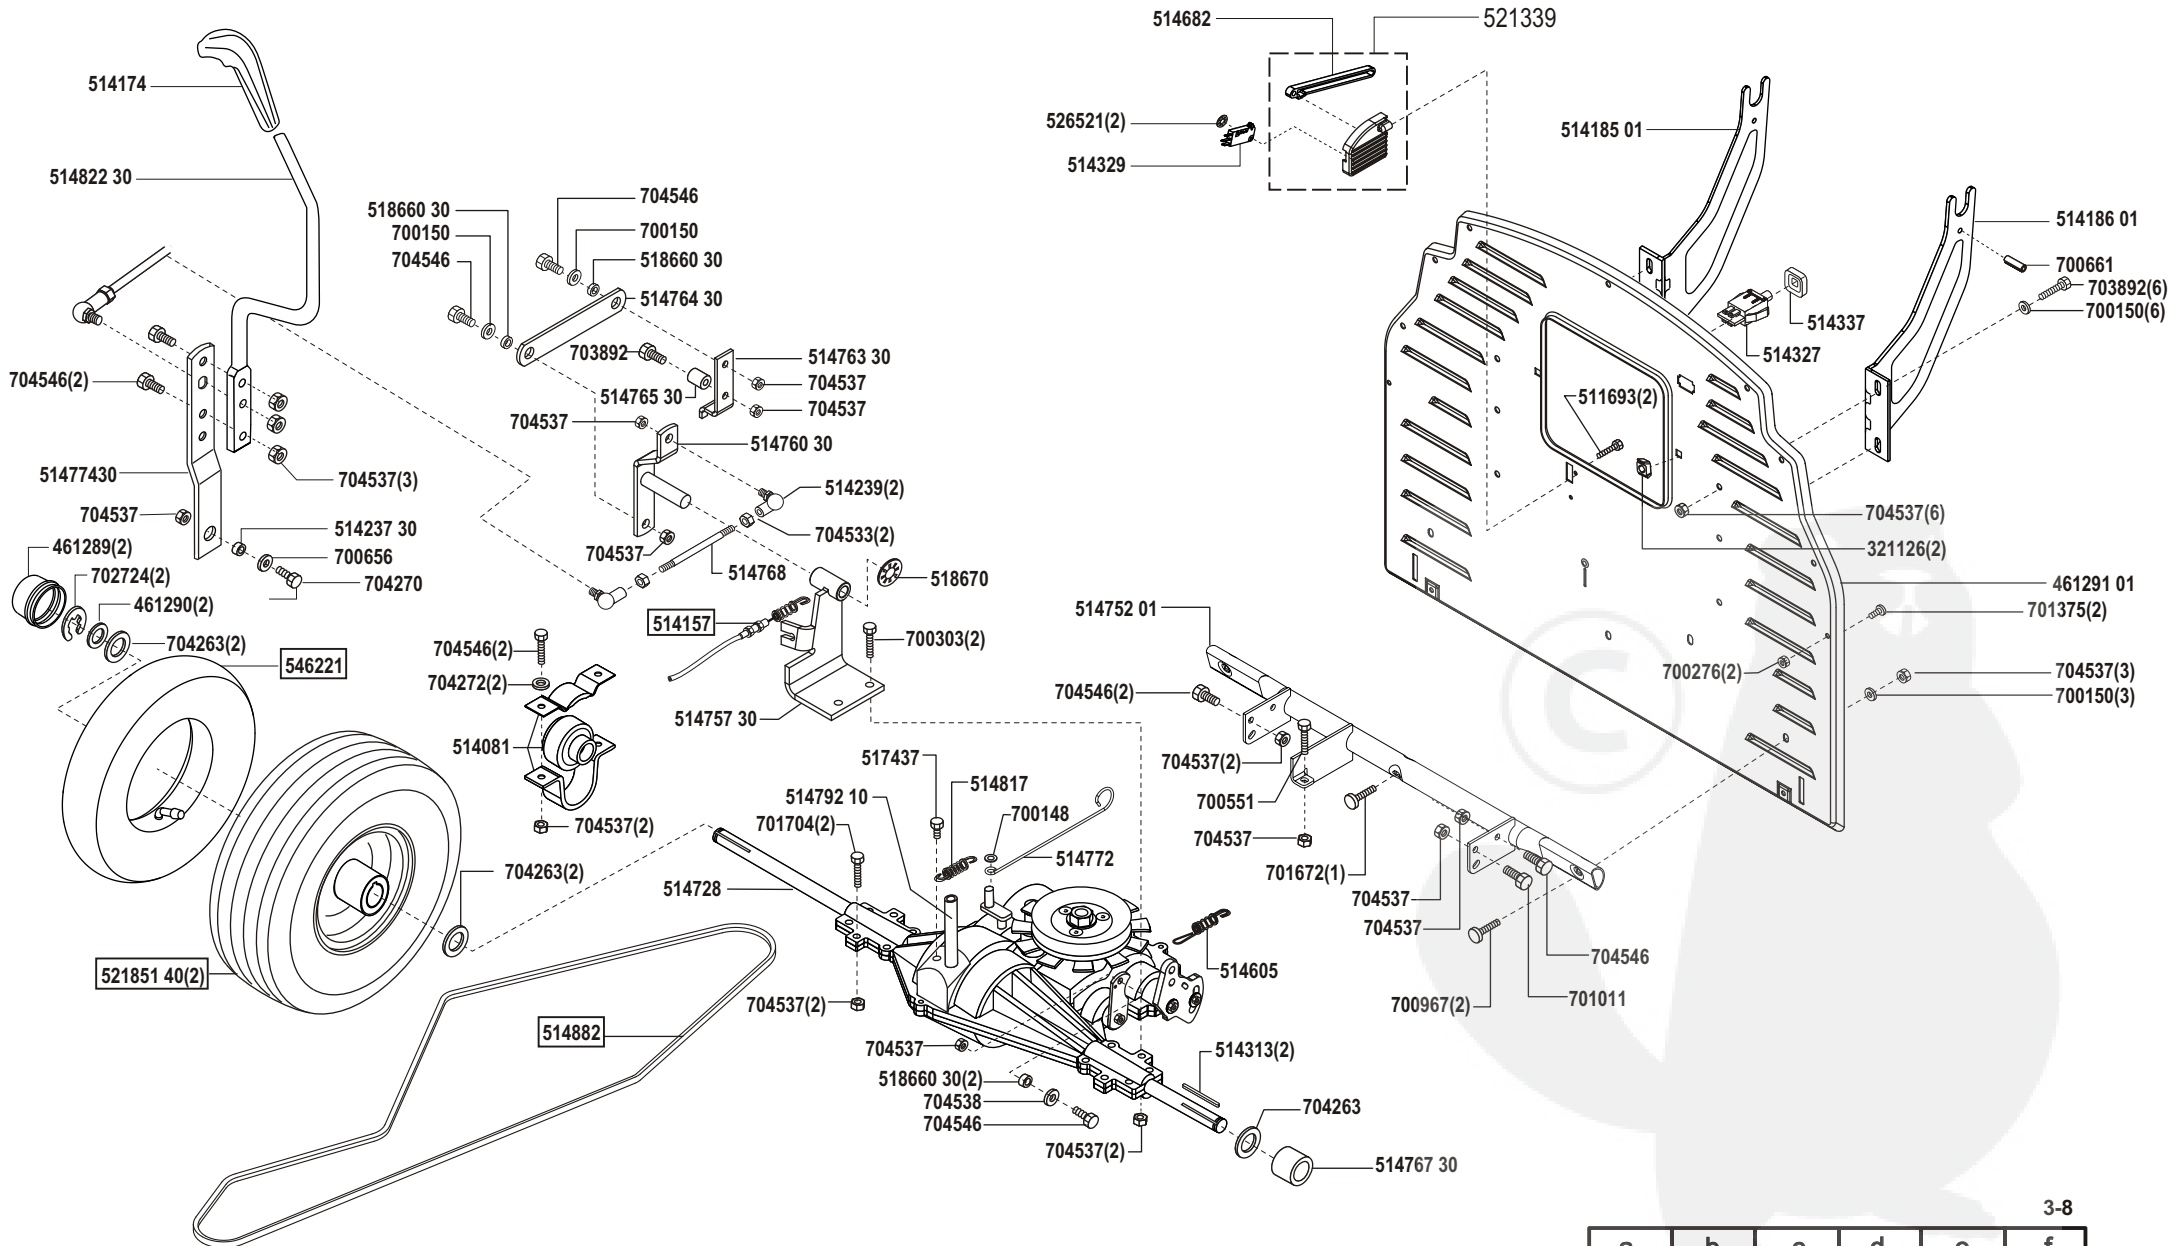

Power Line T13-102 SP-H

Art. Nr. 118520

a	b	c	d	e	f
09/03					

Power Line T13-102 SP-H

Art. Nr. 118520

ALKO

Garten+Hobby

a	b	c	d	e	f
04/04					

Power Line T13-102 SP-H

Art. Nr. 118520

a	b	c	d	e	f
04/04					

Power Line T13-102 SP-H

Art. Nr. 118520

a	b	c	d	e	f
---	---	---	---	---	---

Power Line T13-102 SP-H

Art. Nr. 118520

Power Line T13-102 SP-H

Art. Nr. 118520

a	b	c	d	e	f
---	---	---	---	---	---

Power Line T13-102 SP-H

Art. Nr. 118520

a	b	c	d	e	f
---	---	---	---	---	---

Power Line T13-102 SP-H

Art. Nr. 118520