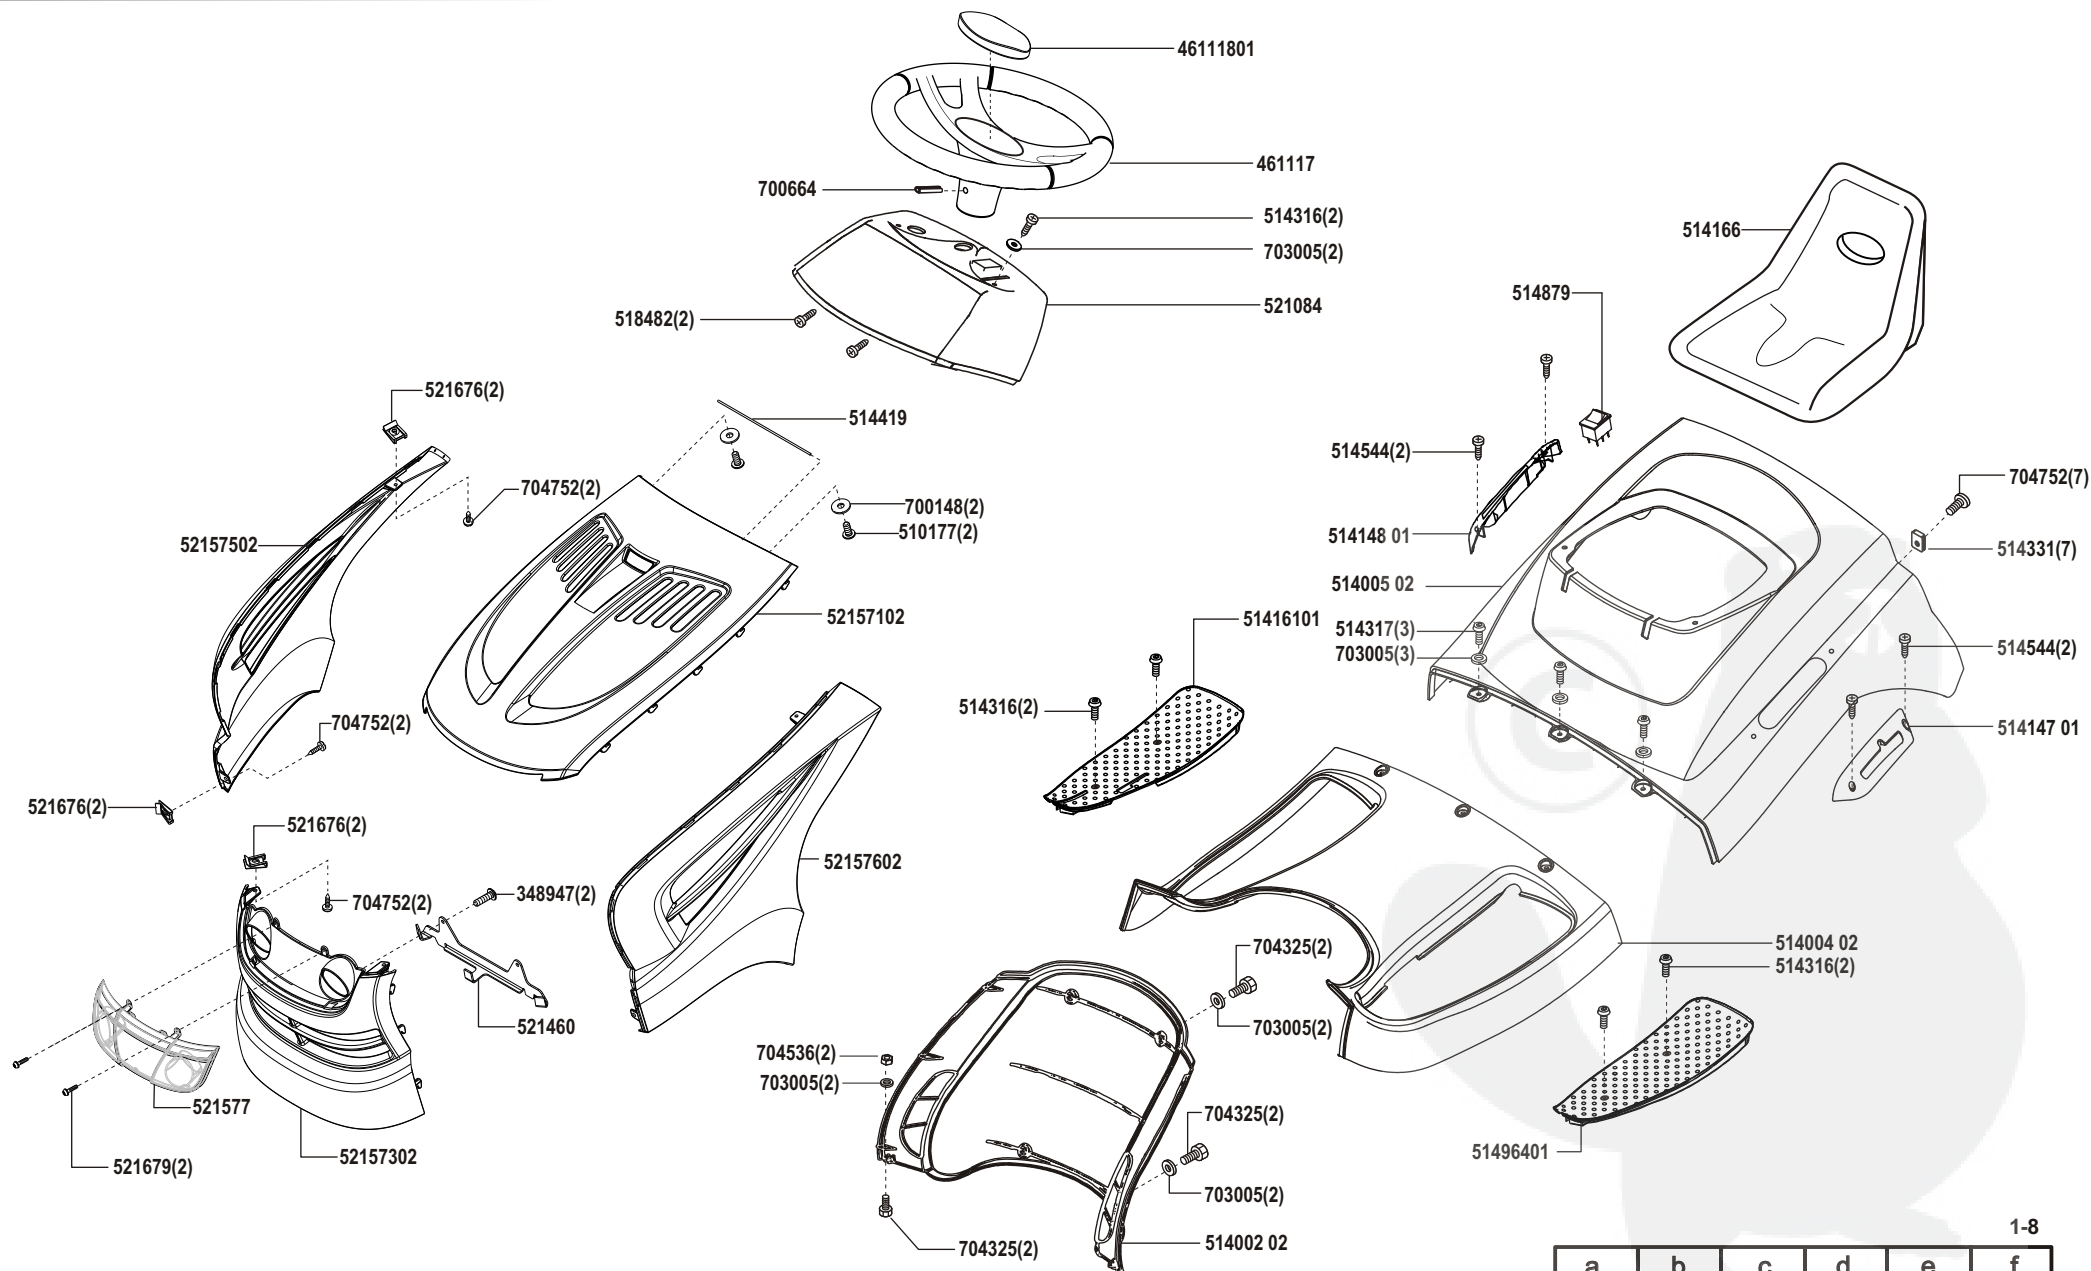

Power Line T13-102 SP-H

Art. Nr. 118520

a	b	c	d	e	f
09/03					

Power Line T13-102 SP-H

Art. Nr. 118520

ALKO

Garten+Hobby

a	b	c	d	e	f
04/04					

Power Line T13-102 SP-H

Art. Nr. 118520

a	b	c	d	e	f
04/04					

Power Line T13-102 SP-H

Art. Nr. 118520

a	b	c	d	e	f
---	---	---	---	---	---

Power Line T13-102 SP-H

Art. Nr. 118520

Power Line T13-102 SP-H

Art. Nr. 118520

a	b	c	d	e	f
---	---	---	---	---	---

Power Line T13-102 SP-H

Art. Nr. 118520

a	b	c	d	e	f
---	---	---	---	---	---

Power Line T13-102 SP-H

Art. Nr. 118520