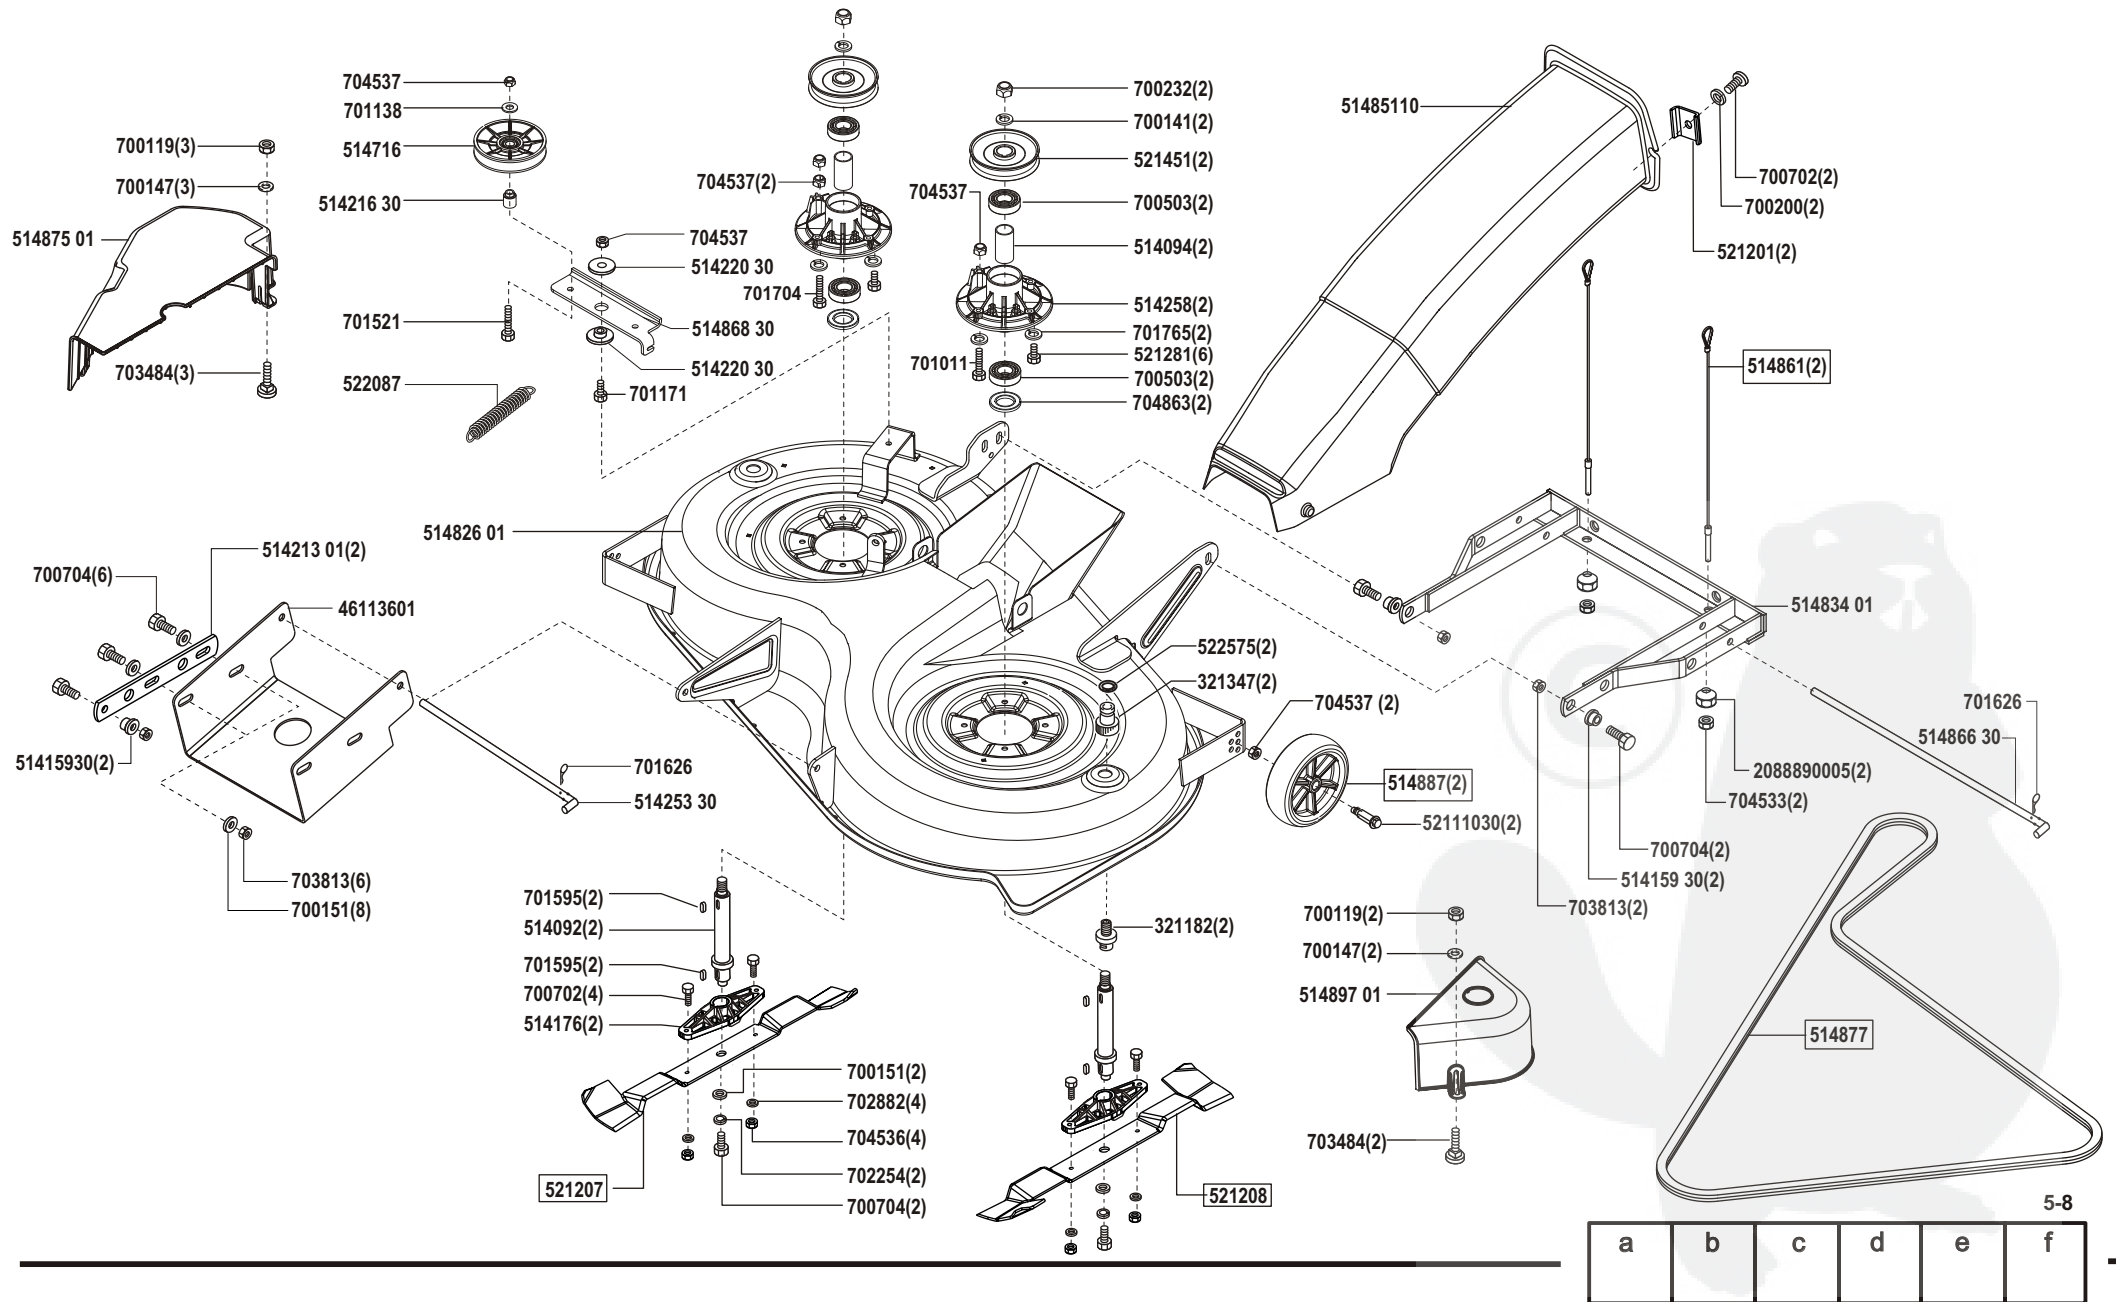

Power Line T13-102 SP-H

Art. Nr. 118520

a	b	c	d	e	f
09/03					

Power Line T13-102 SP-H

Art. Nr. 118520

ALKO

Garten+Hobby

a	b	c	d	e	f
04/04					

Power Line T13-102 SP-H

Art. Nr. 118520

a	b	c	d	e	f
04/04					

Power Line T13-102 SP-H

Art. Nr. 118520

a	b	c	d	e	f
---	---	---	---	---	---

Power Line T13-102 SP-H

Art. Nr. 118520

Power Line T13-102 SP-H

Art. Nr. 118520

a	b	c	d	e	f
---	---	---	---	---	---

Power Line T13-102 SP-H

Art. Nr. 118520

a	b	c	d	e	f
---	---	---	---	---	---

Power Line T13-102 SP-H

Art. Nr. 118520