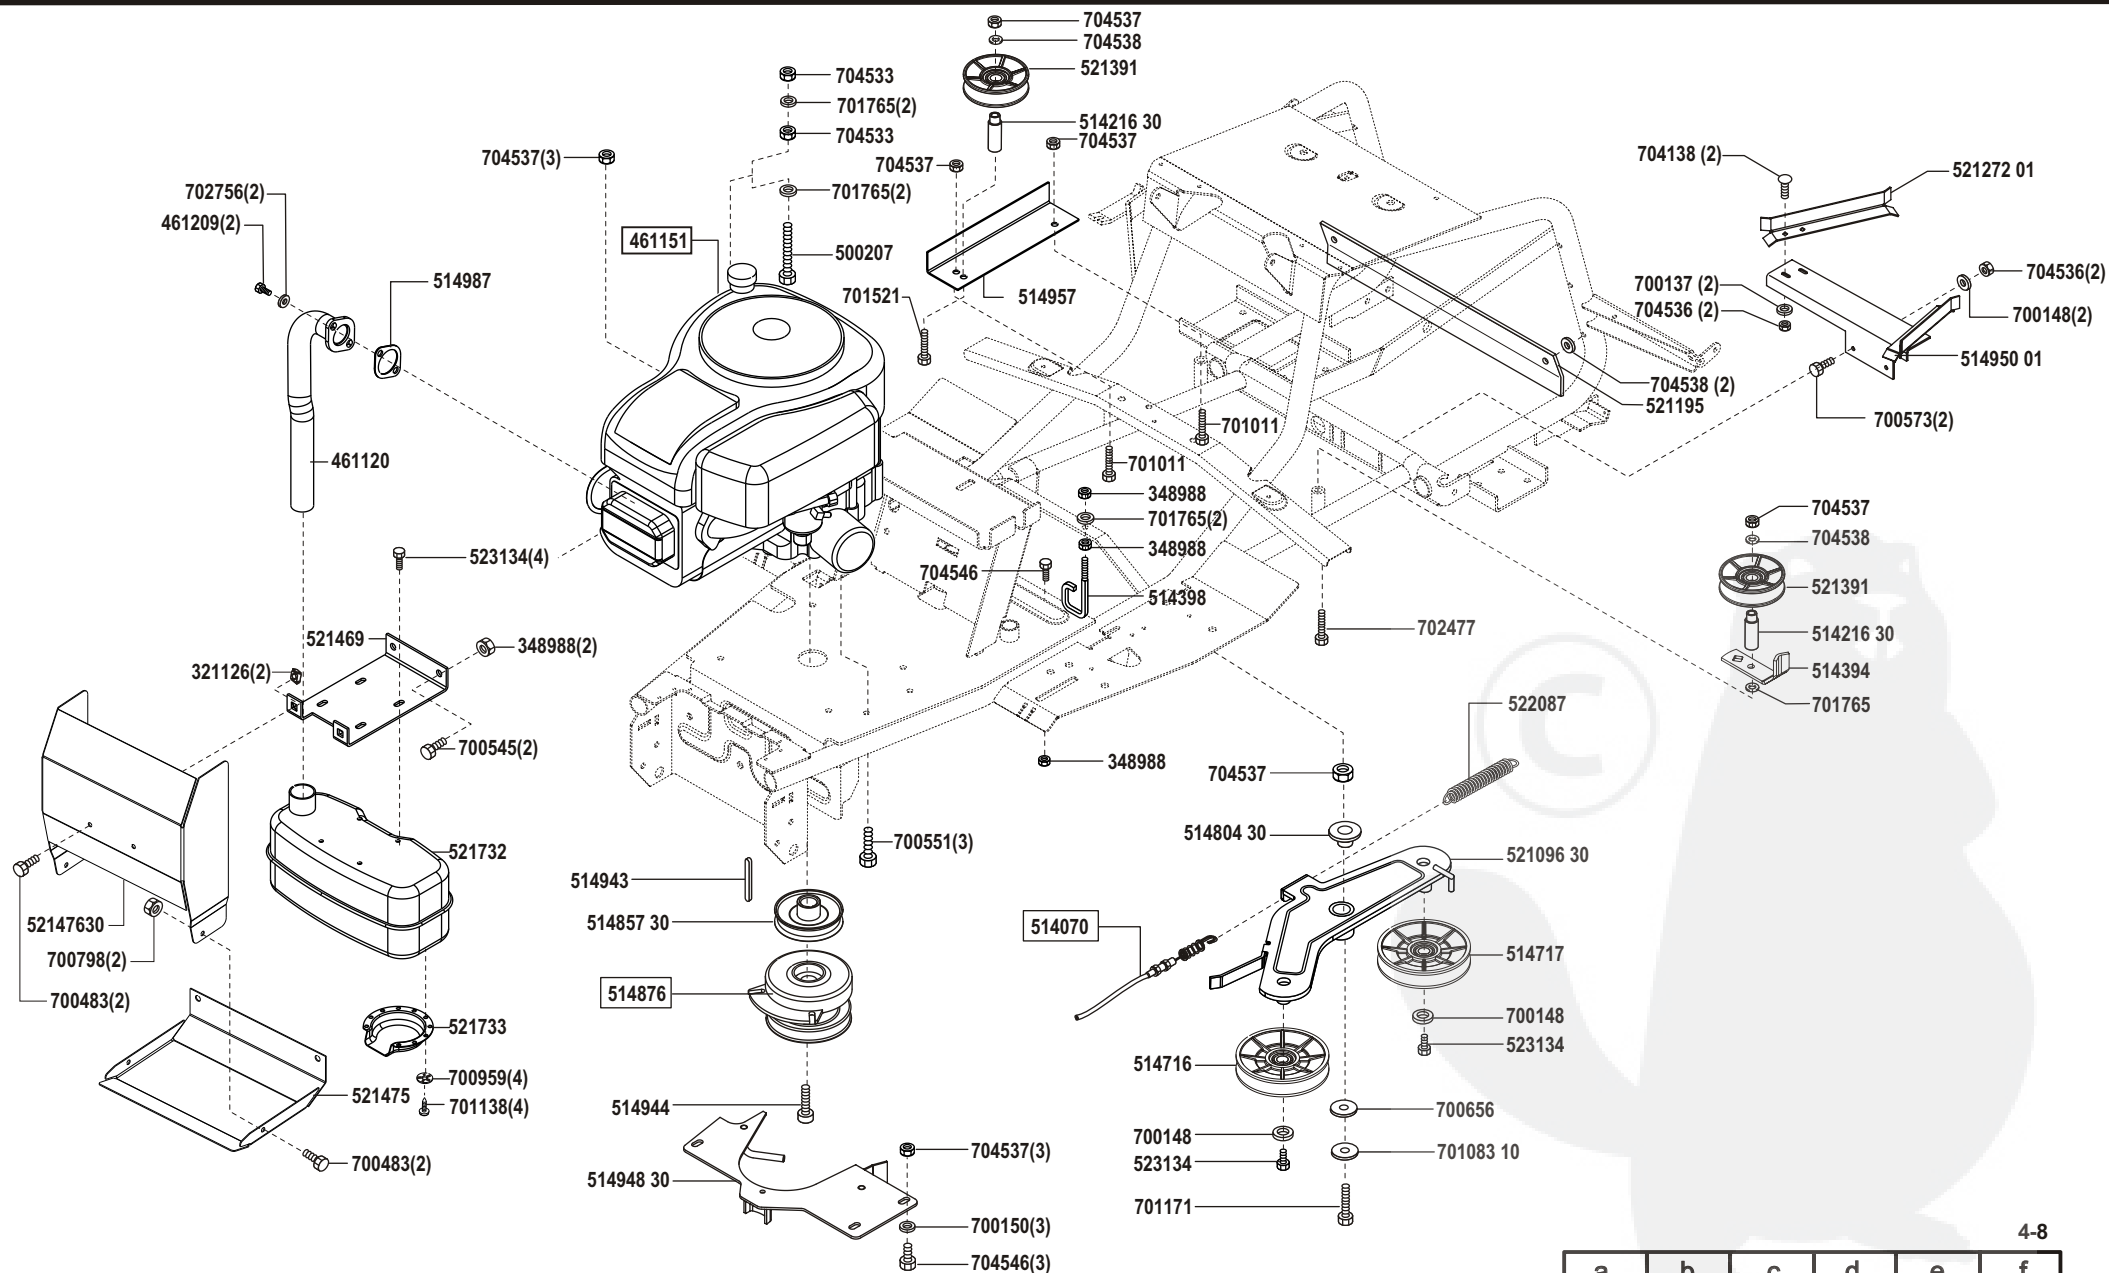

Power Line T13-102 SP-H

Art. Nr. 118520

a	b	c	d	e	f
09/03					

Power Line T13-102 SP-H

Art. Nr. 118520

ALKO

Garten+Hobby

a	b	c	d	e	f
04/04					

Power Line T13-102 SP-H

Art. Nr. 118520

a	b	c	d	e	f
04/04					

Power Line T13-102 SP-H

Art. Nr. 118520

a	b	c	d	e	f
---	---	---	---	---	---

Power Line T13-102 SP-H

Art. Nr. 118520

Power Line T13-102 SP-H

Art. Nr. 118520

a	b	c	d	e	f
---	---	---	---	---	---

Power Line T13-102 SP-H

Art. Nr. 118520

a	b	c	d	e	f
---	---	---	---	---	---

Power Line T13-102 SP-H

Art. Nr. 118520