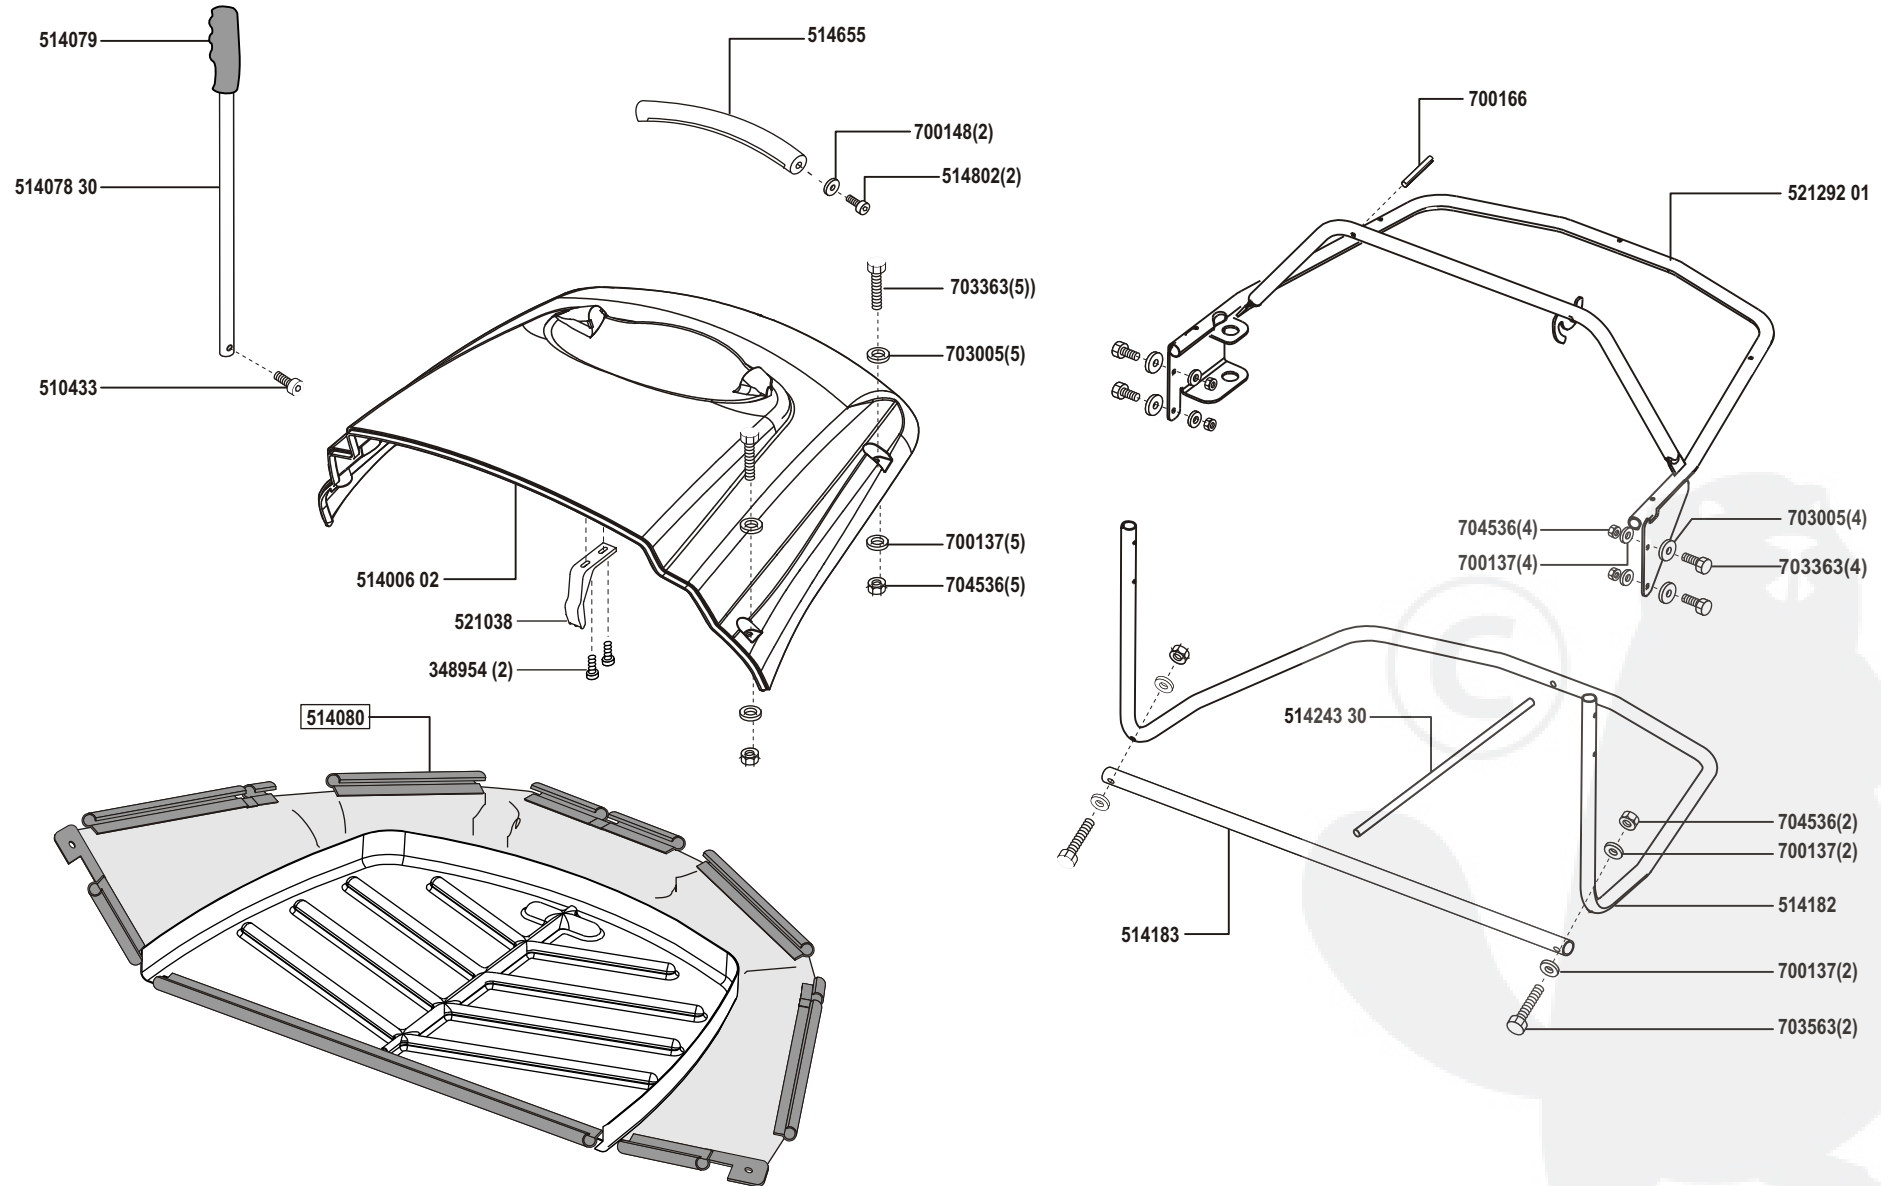

Power Line T13-102 SP-H

Art. Nr. 118520

a	b	c	d	e	f
09/03					

Power Line T13-102 SP-H

Art. Nr. 118520

ALKO

Garten+Hobby

a	b	c	d	e	f
04/04					

Power Line T13-102 SP-H

Art. Nr. 118520

a	b	c	d	e	f
04/04					

Power Line T13-102 SP-H

Art. Nr. 118520

a	b	c	d	e	f
---	---	---	---	---	---

Power Line T13-102 SP-H

Art. Nr. 118520

Power Line T13-102 SP-H

Art. Nr. 118520

a	b	c	d	e	f
---	---	---	---	---	---

Power Line T13-102 SP-H

Art. Nr. 118520

a	b	c	d	e	f
---	---	---	---	---	---

Power Line T13-102 SP-H

Art. Nr. 118520