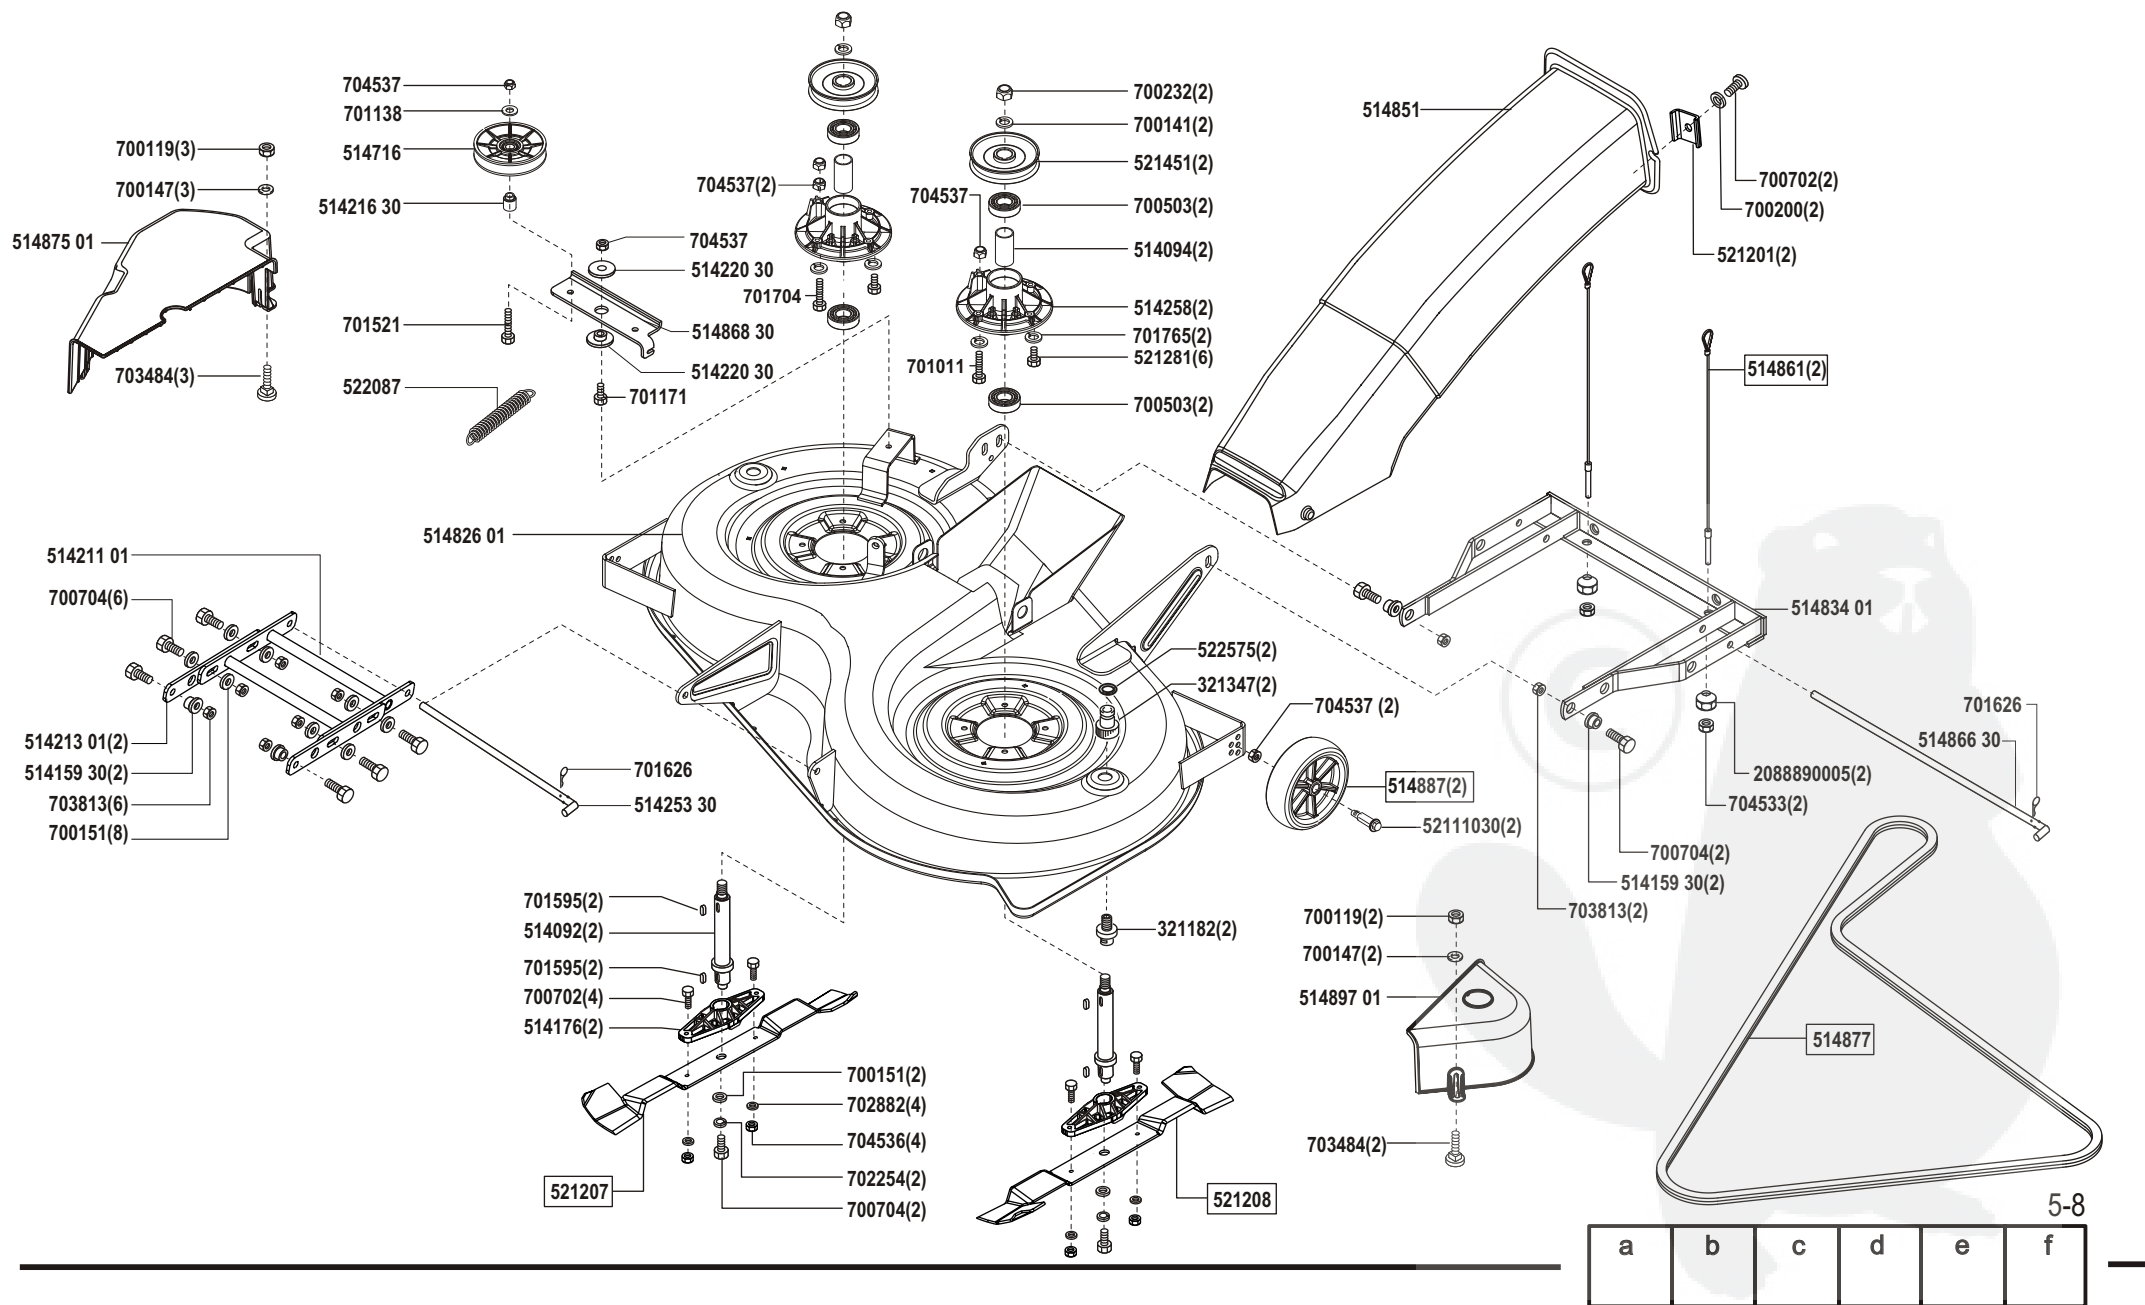

# Power Line T 15 - 102 HD

Art. 118333

a	b	c	d	e	f
---	---	---	---	---	---

# Power Line T 15 - 102 HD

Art. 118333