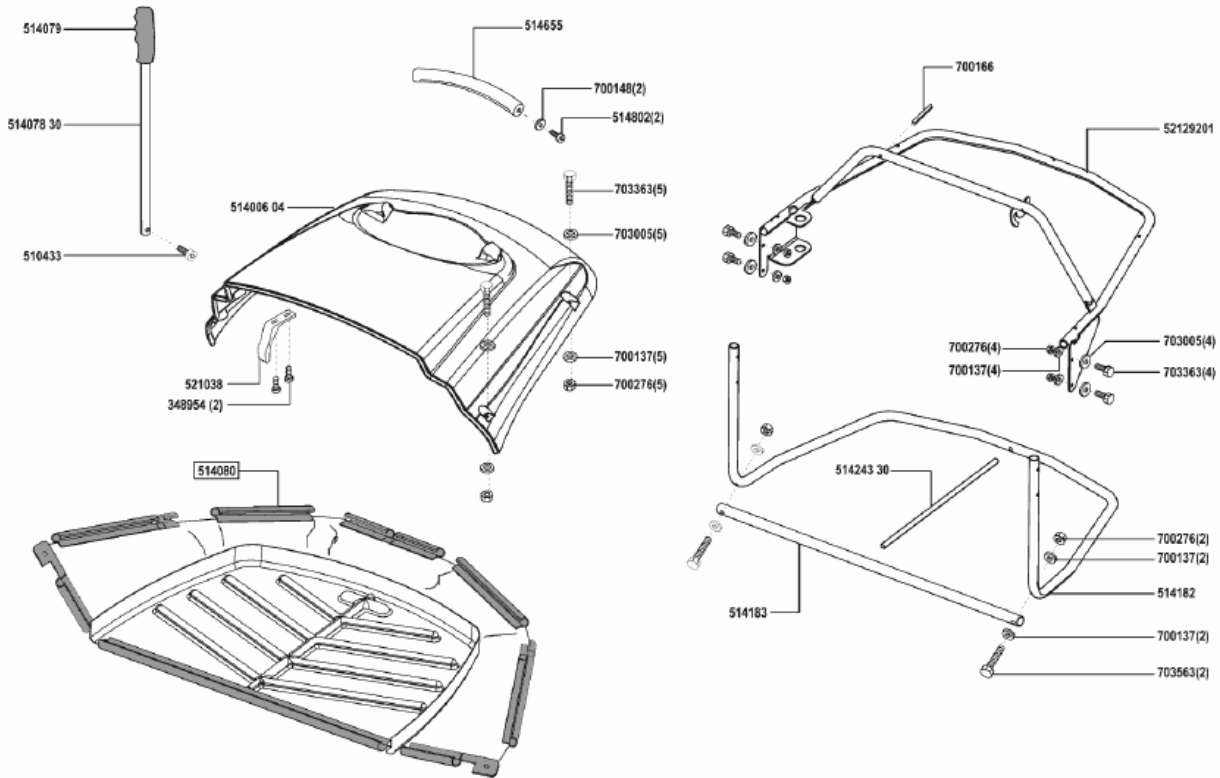

110941 – T800

110941 – T800

110941 – T800

110941 – T800

- L 1 = rosa pink
- L 2 = grau grey
- L 3 = weiß white
- L 4 = braun brown
- L 5 = grün green
- L 6 = schwarz black
- L 7 = rot red
- L 8 = violett violet
- L 9 = orange orange
- L 10 = gelb yellow
- L 11 = blau blue
- L 12 = rot/weiß red/white
- L 13 = weiß/blau white/blue
- L 14 a = rot red
- (L 14 b) = rot red
- (L 15 a) = rot red
- (L 15 b) = rot red
- (L 16) = blau blue

- L 1 = weiß white
- L 2 = rot red
- L 3 = braun brown
- L 4 = schwarz black