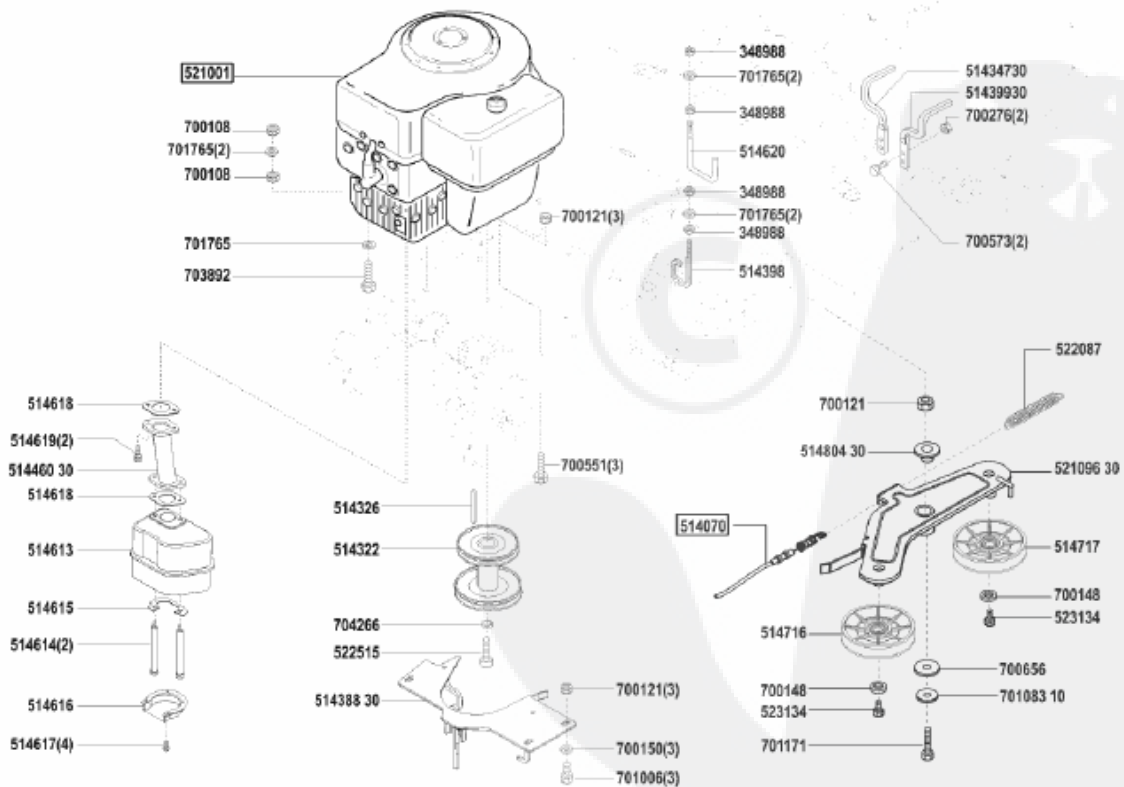

110941 – T800

110941 – T800

110941 – T800

110941 – T800

- L 1 = rosa pink
- L 2 = grau grey
- L 3 = weiß white
- L 4 = braun brown
- L 5 = grün green
- L 6 = schwarz black
- L 7 = rot red
- L 8 = violett violet
- L 9 = orange orange
- L 10 = gelb yellow
- L 11 = blau blue
- L 12 = rot/weiß red/white
- L 13 = weiß/blau white/blue
- L 14 a = rot red
- (L 14 b) = rot red
- (L 15 a) = rot red
- (L 15 b) = rot red
- (L 16) = blau blue

- L 1 = weiß white
- L 2 = rot red
- L 3 = braun brown
- L 4 = schwarz black