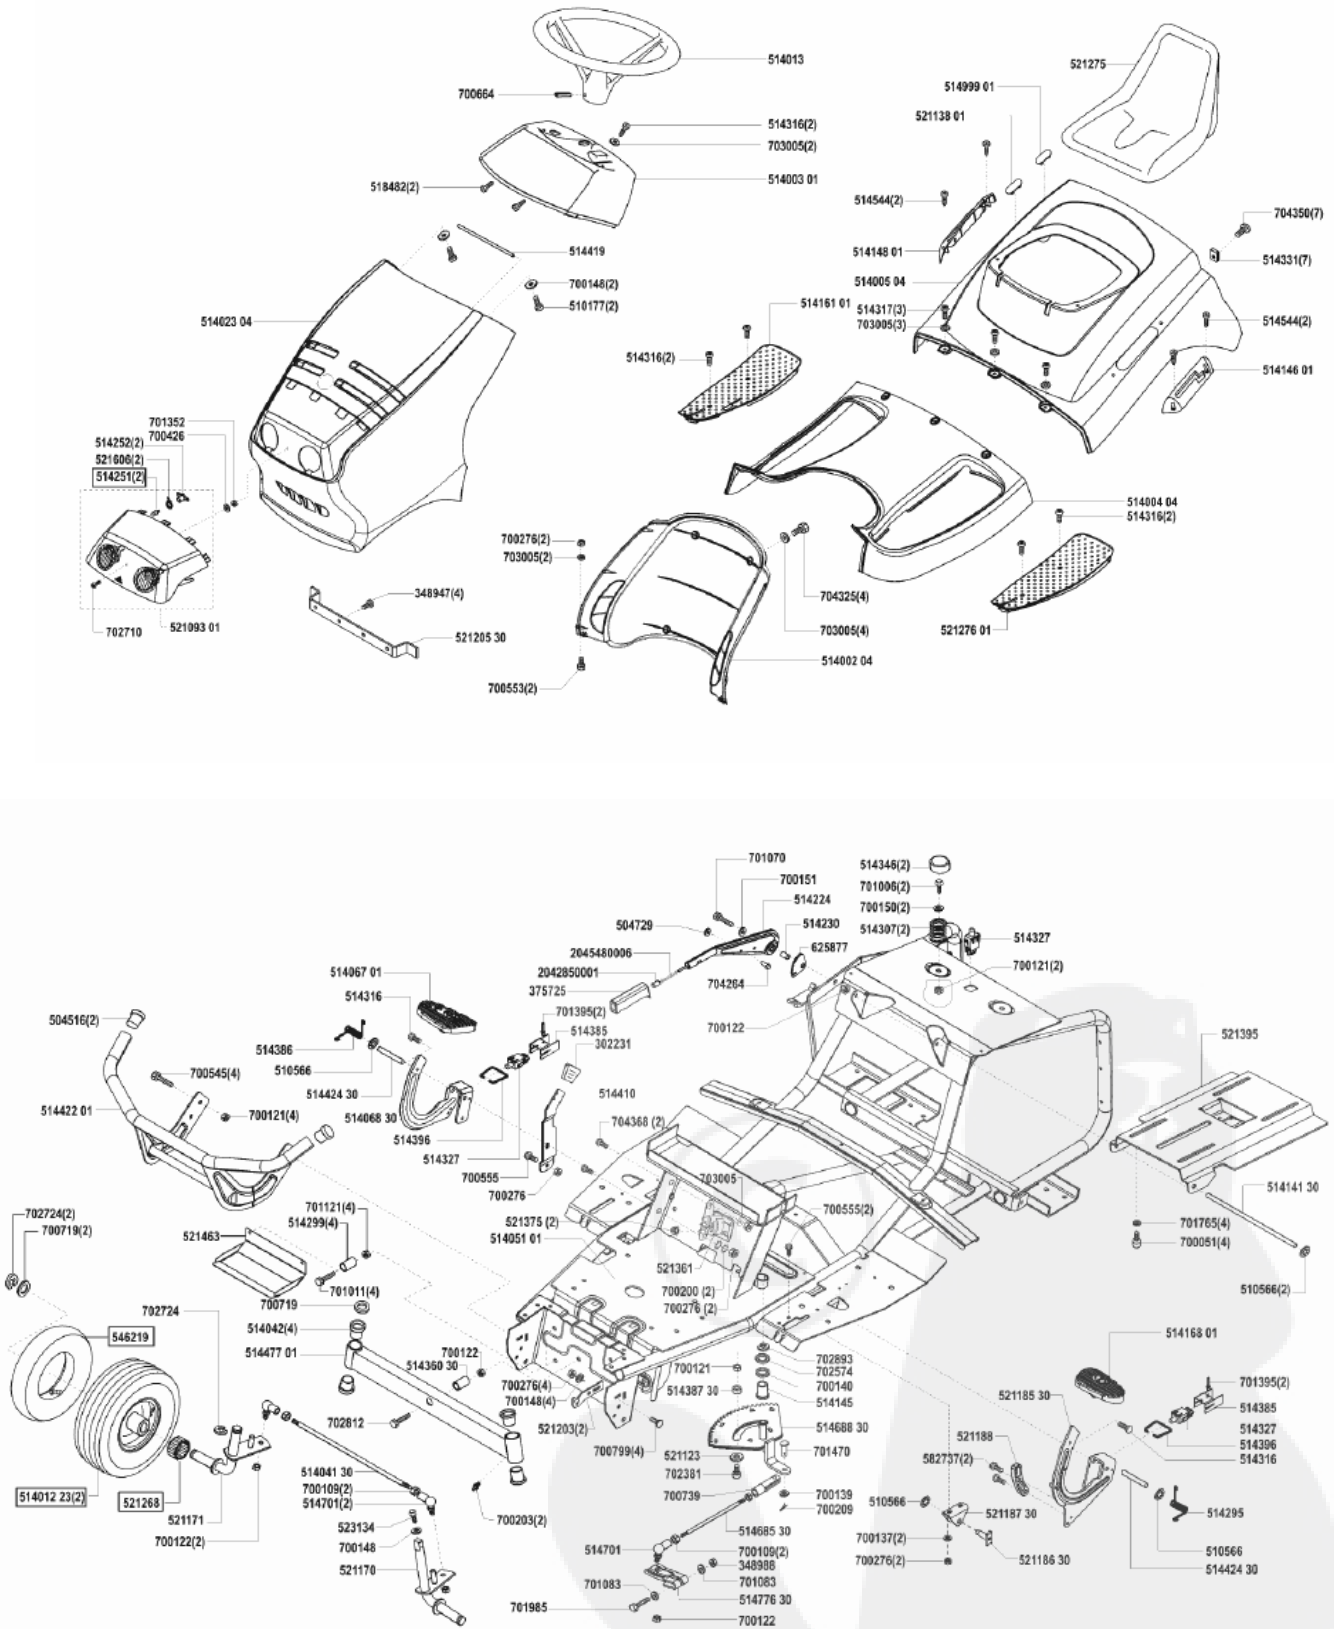

110941 – T800

110941 – T800

110941 – T800

110941 – T800

- L 1 = rosa pink
- L 2 = grau grey
- L 3 = weiß white
- L 4 = braun brown
- L 5 = grün green
- L 6 = schwarz black
- L 7 = rot red
- L 8 = violett violet
- L 9 = orange orange
- L 10 = gelb yellow
- L 11 = blau blue
- L 12 = rot/weiß red/white
- L 13 = weiß/blau white/blue
- L 14 a = rot red
- (L 14 b) = rot red
- (L 15 a) = rot red
- (L 15 b) = rot red
- (L 16) = blau blue

- L 1 = weiß white
- L 2 = rot red
- L 3 = braun brown
- L 4 = schwarz black