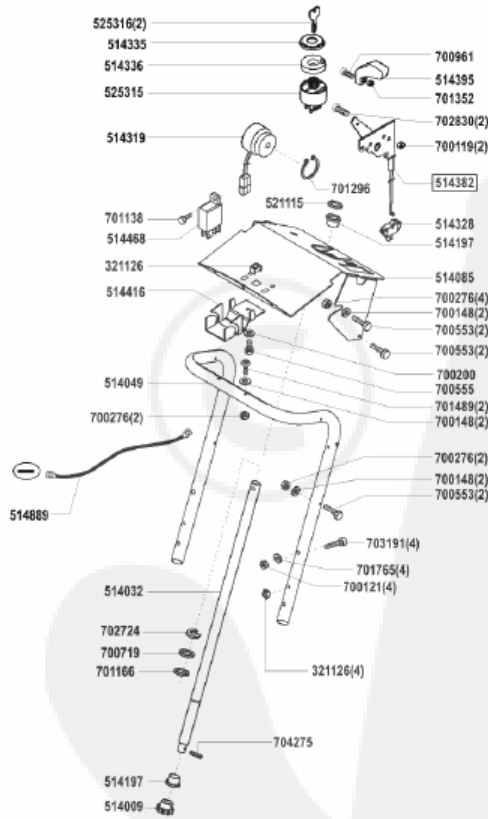

110941 – T800

110941 – T800

110941 – T800

110941 – T800

- L 1 = rosa pink
- L 2 = grau grey
- L 3 = weiß white
- L 4 = braun brown
- L 5 = grün green
- L 6 = schwarz black
- L 7 = rot red
- L 8 = violett violet
- L 9 = orange orange
- L 10 = gelb yellow
- L 11 = blau blue
- L 12 = rot/weiß red/white
- L 13 = weiß/blau white/blue
- L 14 a = rot red
- (L 14 b) = rot red
- (L 15 a) = rot red
- (L 15 b) = rot red
- (L 16) = blau blue

- L 1 = weiß white
- L 2 = rot red
- L 3 = braun brown
- L 4 = schwarz black