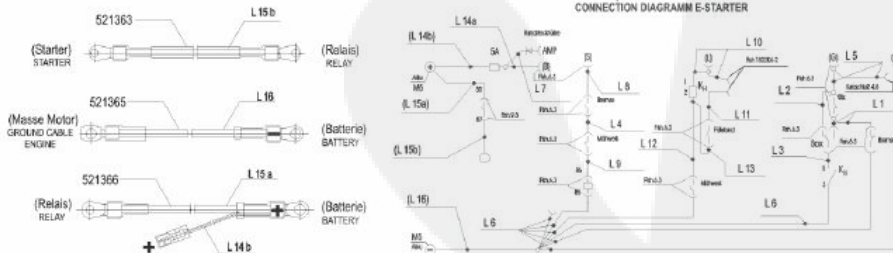

110941 – T800

110941 – T800

110941 – T800

110941 – T800

- L 1 = rosa pink
- L 2 = grau grey
- L 3 = weiß white
- L 4 = braun brown
- L 5 = grün green
- L 6 = schwarz black
- L 7 = rot red
- L 8 = violett violet
- L 9 = orange orange
- L 10 = gelb yellow
- L 11 = blau blue
- L 12 = rot/weiß red/white
- L 13 = weiß/blau white/blue
- L 14 a = rot red
- (L 14 b) = rot red
- (L 15 a) = rot red
- (L 15 b) = rot red
- (L 16) = blau blue

- L 1 = weiß white
- L 2 = rot red
- L 3 = braun brown
- L 4 = schwarz black