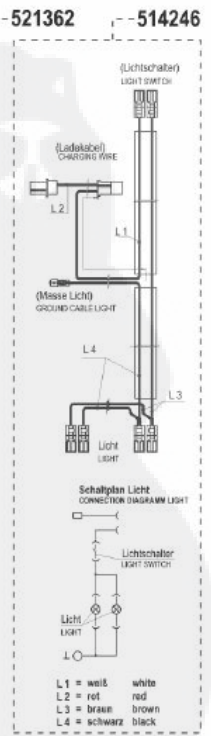

110941 – T800

110941 – T800

110941 – T800

110941 – T800

- L 1 = rosa pink
- L 2 = grau grey
- L 3 = weiß white
- L 4 = braun brown
- L 5 = grün green
- L 6 = schwarz black
- L 7 = rot red
- L 8 = violett violet
- L 9 = orange orange
- L 10 = gelb yellow
- L 11 = blau blue
- L 12 = rot/weiß red/white
- L 13 = weiß/blau white/blue
- L 14 a = rot red
- (L 14 b) = rot red
- (L 15 a) = rot red
- (L 15 b) = rot red
- (L 16) = blau blue

- L 1 = weiß white
- L 2 = rot red
- L 3 = braun brown
- L 4 = schwarz black