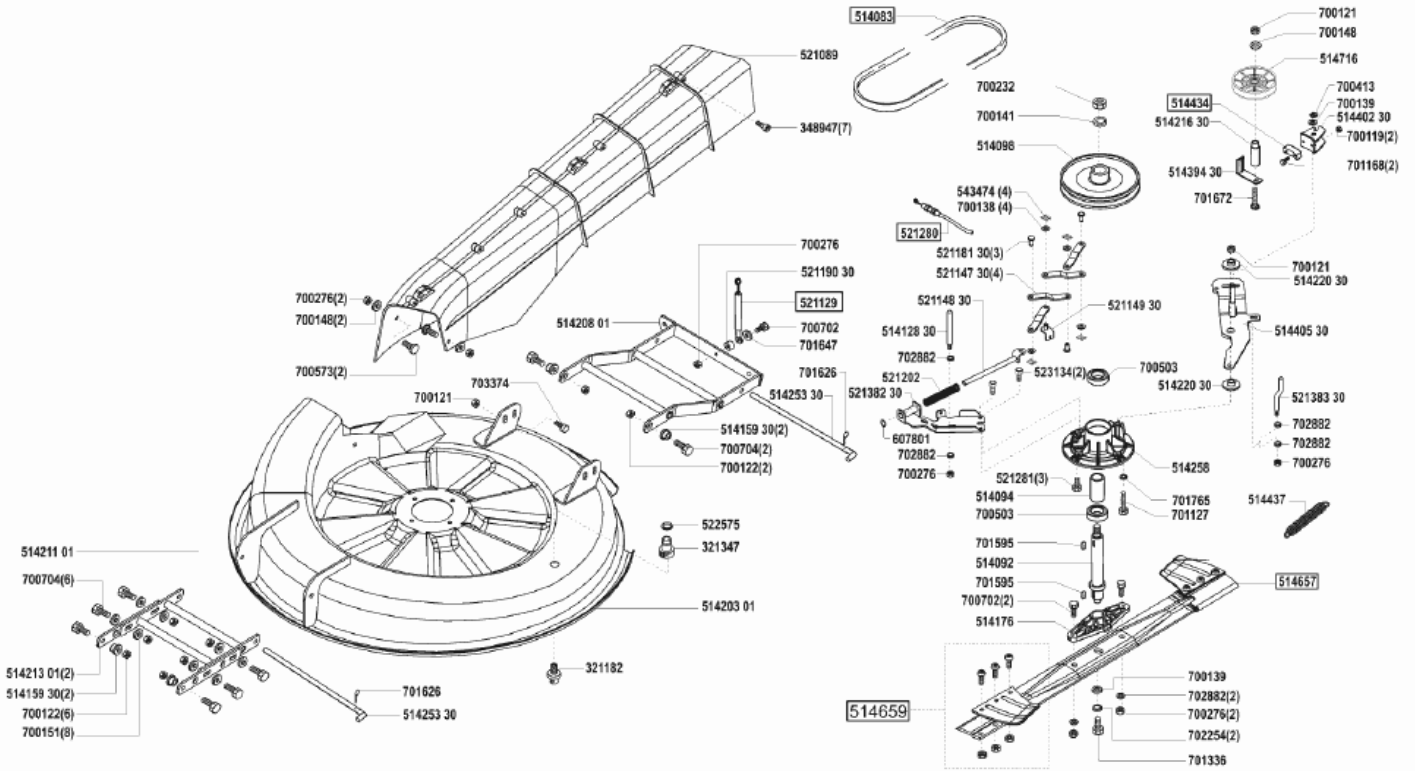

110941 – T800

110941 – T800

110941 – T800

110941 – T800

- L 1 = rosa pink
- L 2 = grau grey
- L 3 = weiß white
- L 4 = braun brown
- L 5 = grün green
- L 6 = schwarz black
- L 7 = rot red
- L 8 = violett violet
- L 9 = orange orange
- L 10 = gelb yellow
- L 11 = blau blue
- L 12 = rot/weiß red/white
- L 13 = weiß/blau white/blue
- L 14 a = rot red
- (L 14 b) = rot red
- (L 15 a) = rot red
- (L 15 b) = rot red
- (L 16) = blau blue

- L 1 = weiß white
- L 2 = rot red
- L 3 = braun brown
- L 4 = schwarz black