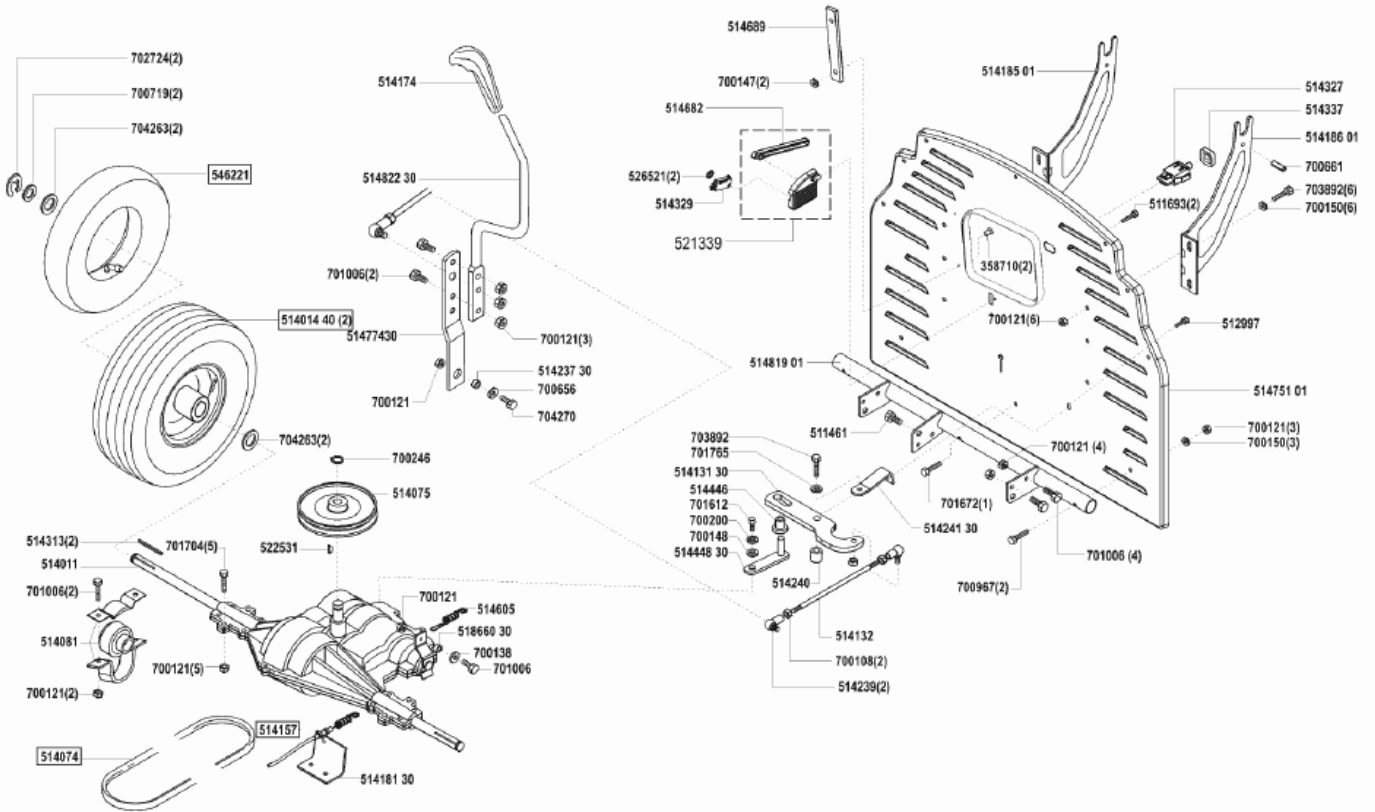

110941 – T800

110941 – T800

110941 – T800

110941 – T800

- L 1 = rosa pink
- L 2 = grau grey
- L 3 = weiß white
- L 4 = braun brown
- L 5 = grün green
- L 6 = schwarz black
- L 7 = rot red
- L 8 = violett violet
- L 9 = orange orange
- L 10 = gelb yellow
- L 11 = blau blue
- L 12 = rot/weiß red/white
- L 13 = weiß/blau white/blue
- L 14 a = rot red
- (L 14 b) = rot red
- (L 15 a) = rot red
- (L 15 b) = rot red
- (L 16) = blau blue

- L 1 = weiß white
- L 2 = rot red
- L 3 = braun brown
- L 4 = schwarz black