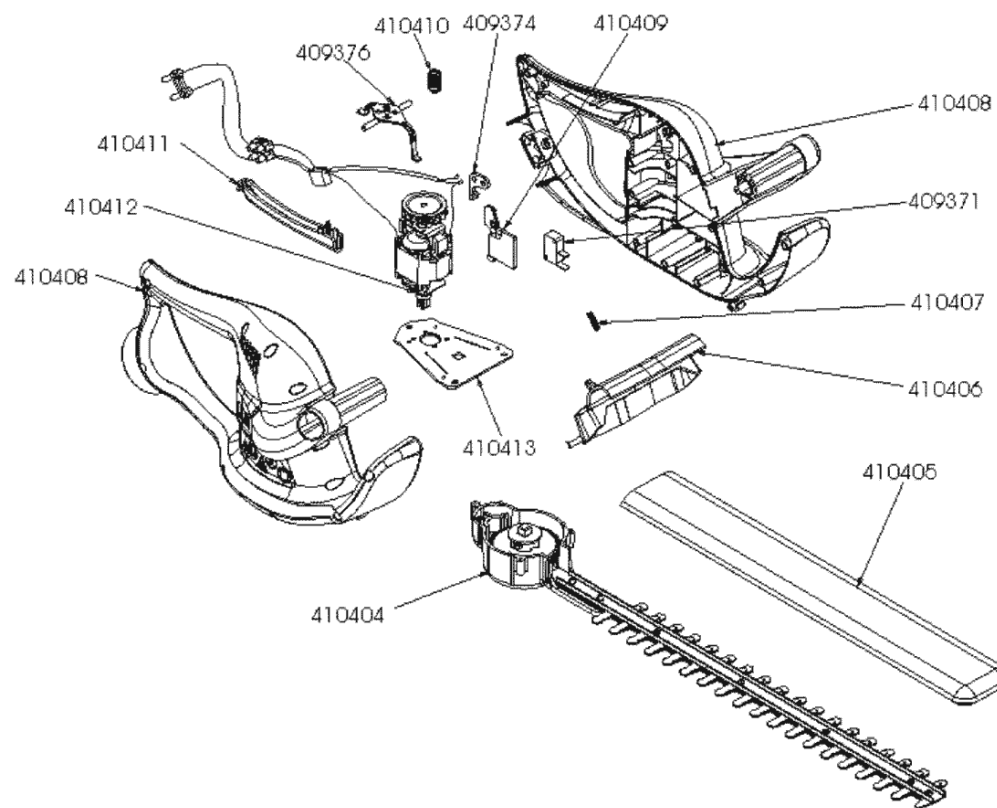

### AL-KO Hedgetrimmers HE 440 - 112105 - Year of manufacture 01/2002

## AL-KO Hedgetrimmers HE 440 - 112105 - Year of manufacture 01/2002

409371 MICRO SWITCH  
409374 LEVER MICRO SWITCH  
409376 BRAKE LEVER