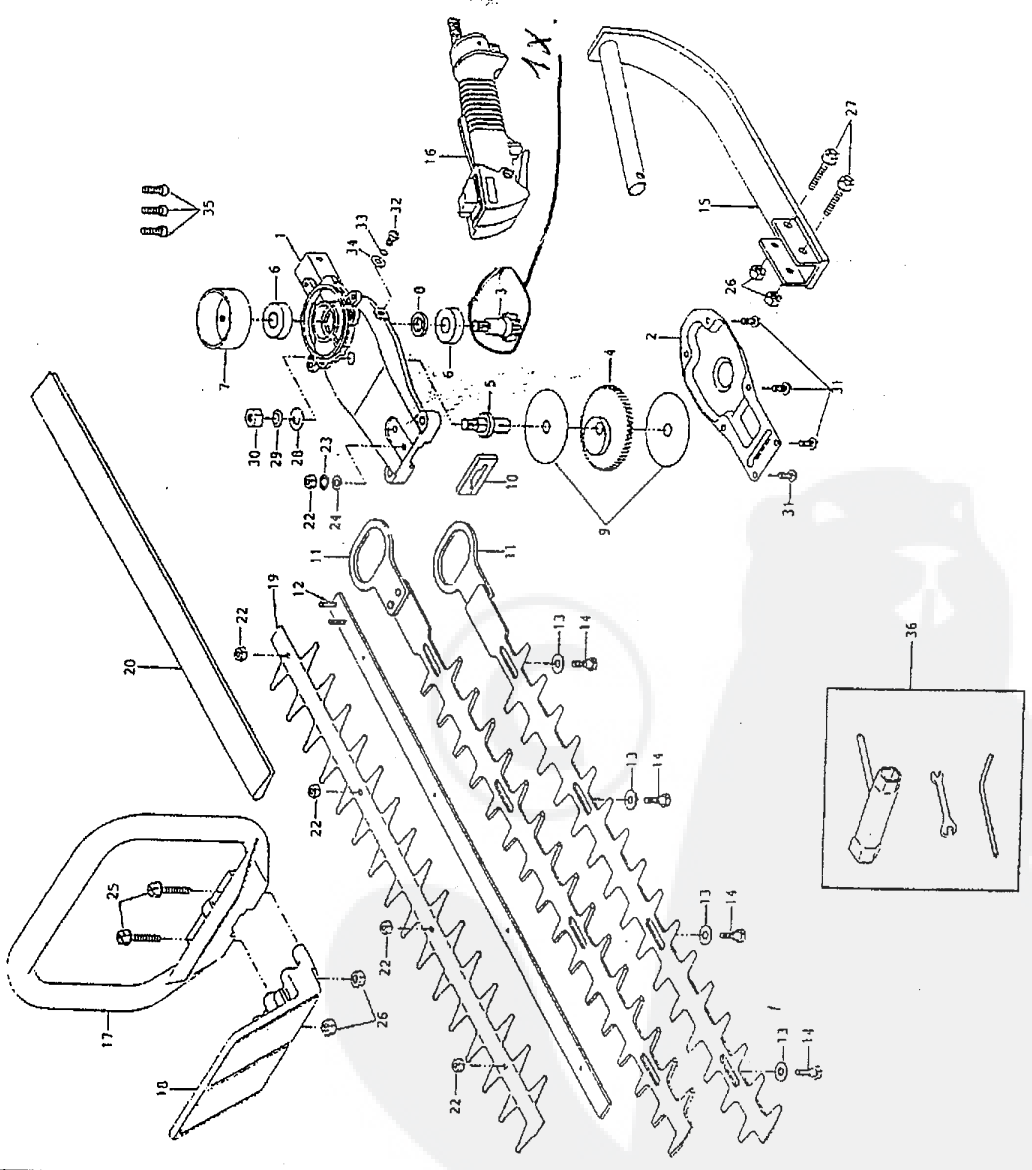

110226 HT 530

CKodele 95. KA

Ref. No.	Parts No.	Description	Qty
1	AW01-702P-35R	CASE, GEAR (RED)	1
2	AW01-702P-35Y	CASE, GEAR (YELLOW)	1
3	AW01-703-R	COVER, GEAR CASE (RED)	1
4	AW01-703-Y	COVER, GEAR CASE (YELLOW)	1
5	AW01-735	PINTON GEAR	1
6	AW01-736	SHAFT, GEAR	1
7	RVR6001X	BEARING, BALL (#6001X)	2
8	AW01-902	DRUM, CLUTCH	1
9	AW01-743	COLLAR	1
10	AW01-707	SPACER	1
11	AW01-778	FELT	2
12	AW01-776-4L	BLADE, CUTTER	2
13	AW01-777P-35	STAY, CUTTER BLADE	2
14	AW01-779	WASHER, SPECIAL	4
15	AW01-789	BOLT, STEP	4
16	AW95-867	HANDLE ASS'Y (B)	1
17	AW01-890D	THROTTLE LEVER ASS'Y	1
18	AW01-850	HANDLE (A)	1
19	AW01-851	GUARD, SAFETY	1
20	AW95-990	GUARD, BLADE	1
21	AW95-990P	COVER, BLADE	1
22	501N5	U-NUT (M5)	6
23	200S5	WASHER, SPRING (M5)	2
24	100W510	WASHER, FLAT (M5)	2
25	303R630	BOLT (M6X30)	2
26	500N6	NUT (M6)	2
27	303R635	BOLT (M6X35)	4
28	100W818	WASHER, FLAT (M8)	2
29	210S8	WASHER, SPECIAL (M8)	1
30	501N8	U-NUT (M8)	1
31	403R512	SCREW (M5X12)	1
32	400F608	SCREW (M6X8)	1
33	200S6	WASHER, SPRING (M6)	1
34	100W611	WASHER, FLAT (M6)	1
35	600B516	BOLT, SPECIAL (M6X16)	1
36	AW60-109H	TOOL, SET	3

MOD. HTK-18WL (BODY)

110226

HTK 18WL