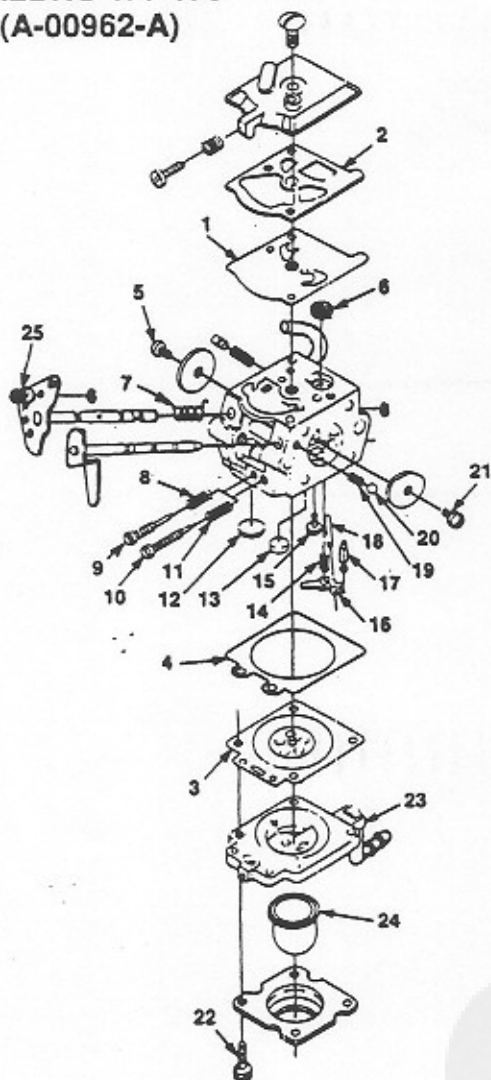

Heckenschere HS 5.300 106.619

VERGASER

When ordering parts, refer to the manufacturer's name (Walbro or Zama) and use the correct Parts List.

Lorsque vous commandez des pièces de rechange, trouvez le nom du fabricant (Walbro ou Zama) et utilisez la liste de pièces de rechange correcte.

Bei der Bestellung von Ersatzteilen bitte den Hersteller (Walbro oder Zama) beachten, und die richtige Ersatzliste benutzen.

Al momento di ordinare pezzi di ricambio, fare riferimento al nome del fabbricante (Walbro o Zama) ed usare l'elenco corretto dei pezzi di ricambio.

Al pedir piezas de repuesto, búsqe el nombre del fabricante (Walbro o Zama) y use la lista de piezas de repuesto correspondiente.

WALBRO WT-173 (A-00962-A)