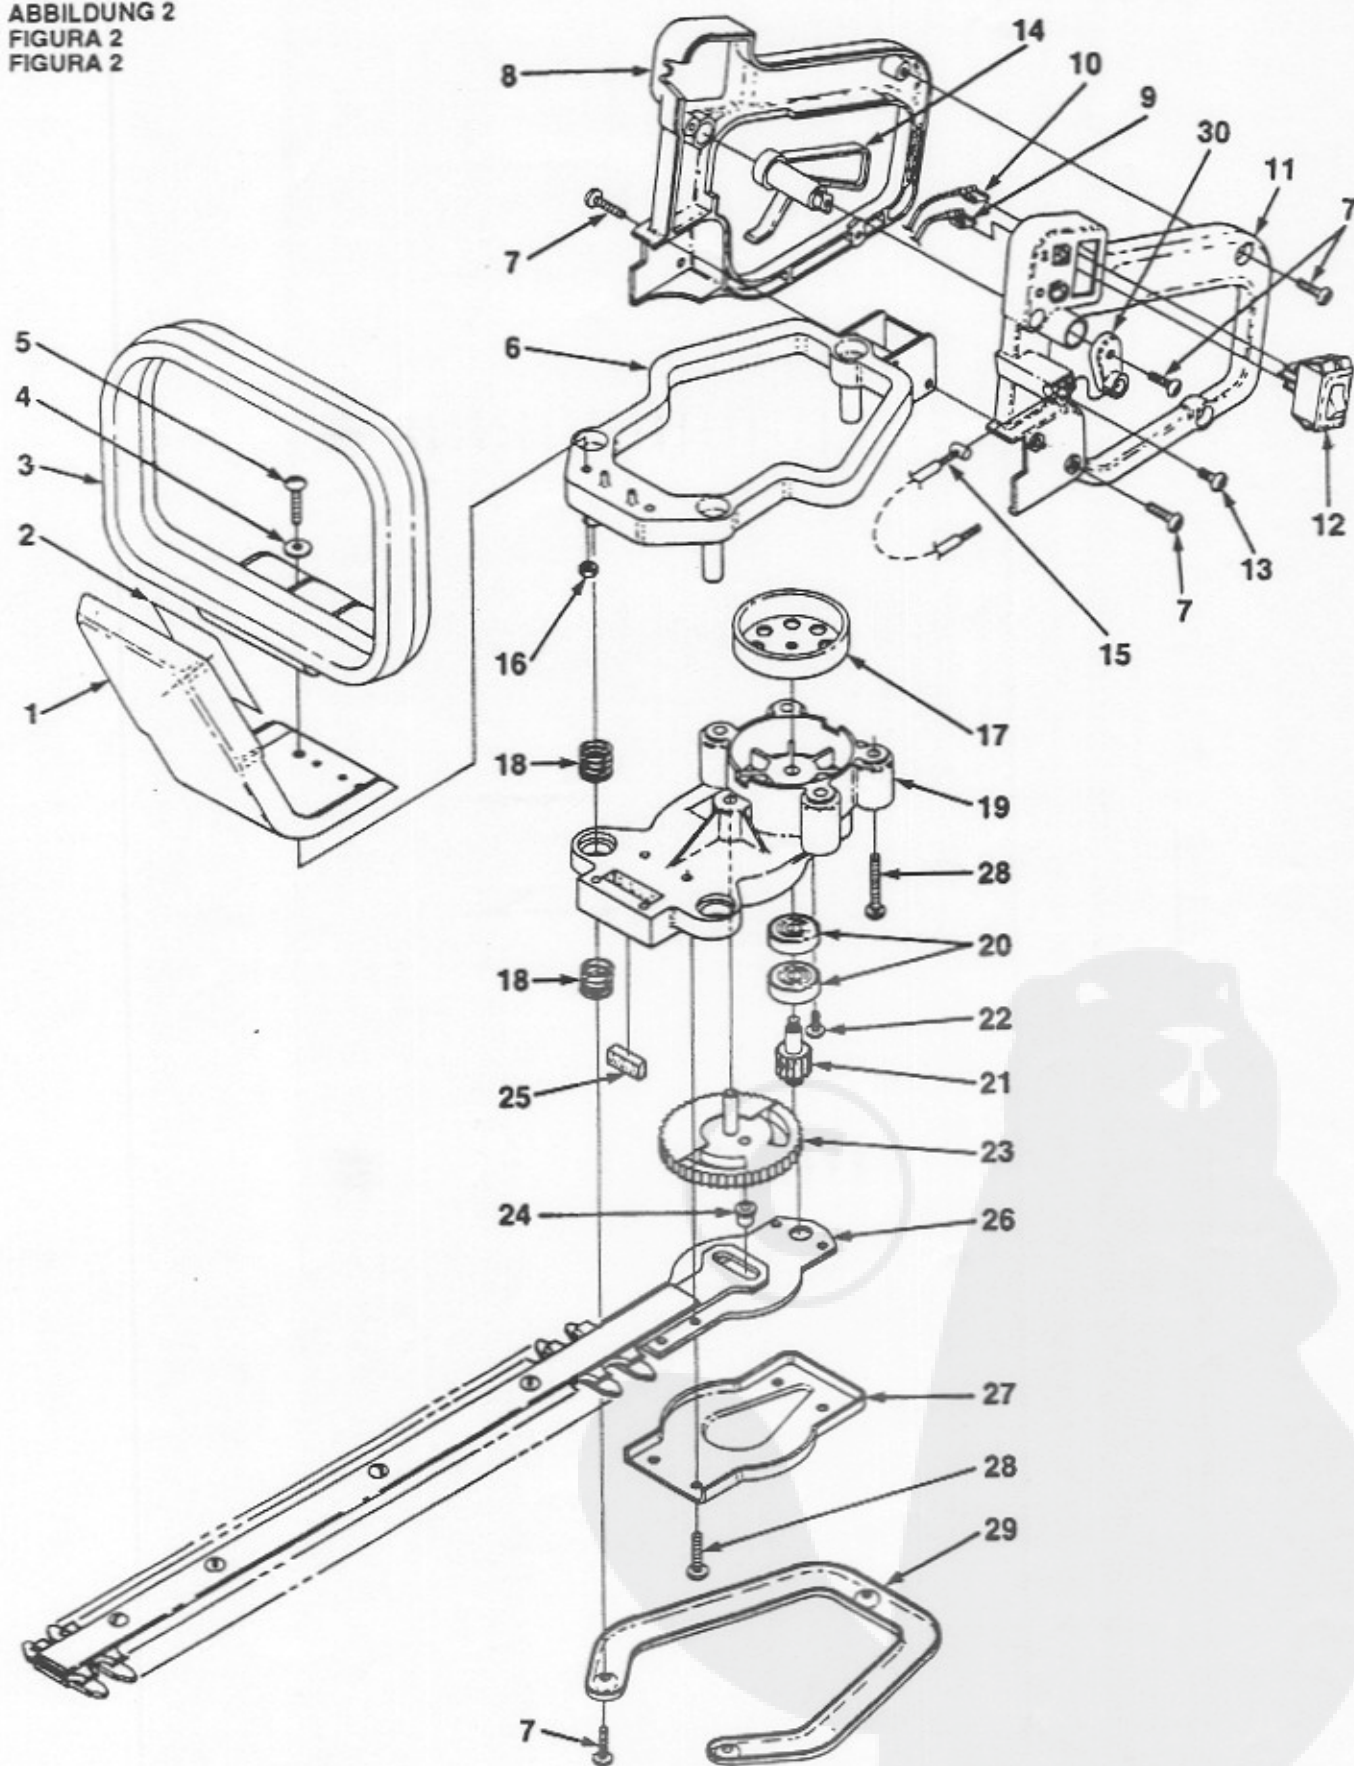

# Heckenschere HS 5.300 106.619

FIGURE 2  
FIGURE 2  
ABBILDUNG 2  
FIGURA 2  
FIGURA 2

# Heckenschere HS 5.300 106.619

No. No. Nr. No. N°.	Part No. No. de Pièce Best-Nr. No. de pieza Pezzo N°.	Description	Qty. Qté. Menge Cant. Qtà
1	00937 01972	GUARD- Hand (HX16, HT17, HT19) GUARD- Hand (HT21, HT17I, HT19I, HT21I)	1 1
2	01317-A 02916-A	DECAL DECAL- Warning (HT17I, HT19I, HT21I)	1 1
3	00936-A	HANDLE- Front	1
4	95249	WASHER- Flat (10-24)	2
5	82538	SCREW- Tapitite (10-24 x 3/4")	2
6	01007	BASE- Vibration isolator	1
7	82536	SCREW- Plastite (#8 x 3/4")	7
8	00938	HANDLE- Rear (right)	1
9	A-00942	LEAD- Electrical	1
10	A-00943	LEAD- Ground	1
11	00939	HANDLE- Rear (left)	1
12	00941 02497	SWITCH SWITCH (HT17I, HT19I, HT21I)	1 1
13	82541	SCREW- Plastite (#10 x 1/2")	1
14	00958	TRIGGER	1
15	01973	CABLE- Throttle	1
16	81208	NUT- (#10-24)	2
17	00949-A	DRUM- Clutch	1
18	01009	SPRING- Compression	6
19	•A-01526	GEAR BOX ASSY.	1
20	98843	BEARING- Ball	2
21	A-01313	PINION & SCREW ASSY.	1
22	82541	SCREW- Plastite (#10- x 1/2")	1
23	A-01312	GEAR & PIN ASSY.	1
24	00955	BUSHING	1
25	00935	BLADE- Seal	1
26	A-00956-A 02741 A-01841-A	BLADE ASSY. (HX16 & HT17, HT17I) BLADE ASSY. (HT19, HT19I) BLADE ASSY. (HT21, HT21I)	1 1 1
27	00954	COVER- Gear box	1
28	82537	SCREW- Plastite (#10 x 7/8")	4
29	01013	BRACE	1
30	00959	LEVER- Trigger	1