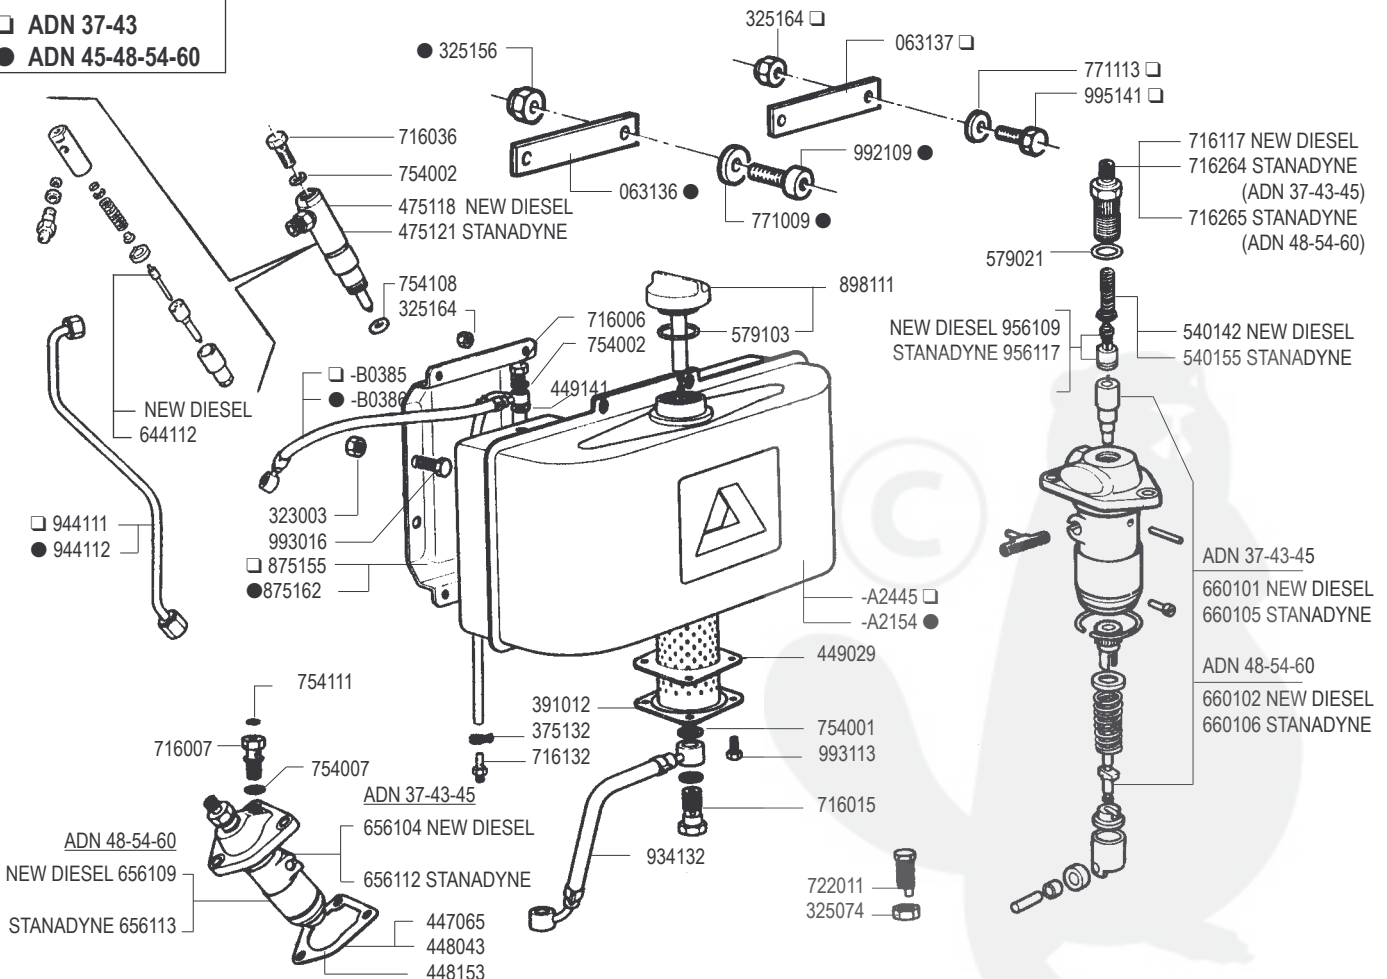

RICAMBI - SPARE PARTS - ERSATZTEILE - PIECES DETACHEES - REPUESTOS

- ADN 37-43
- ADN 45-48-54-60