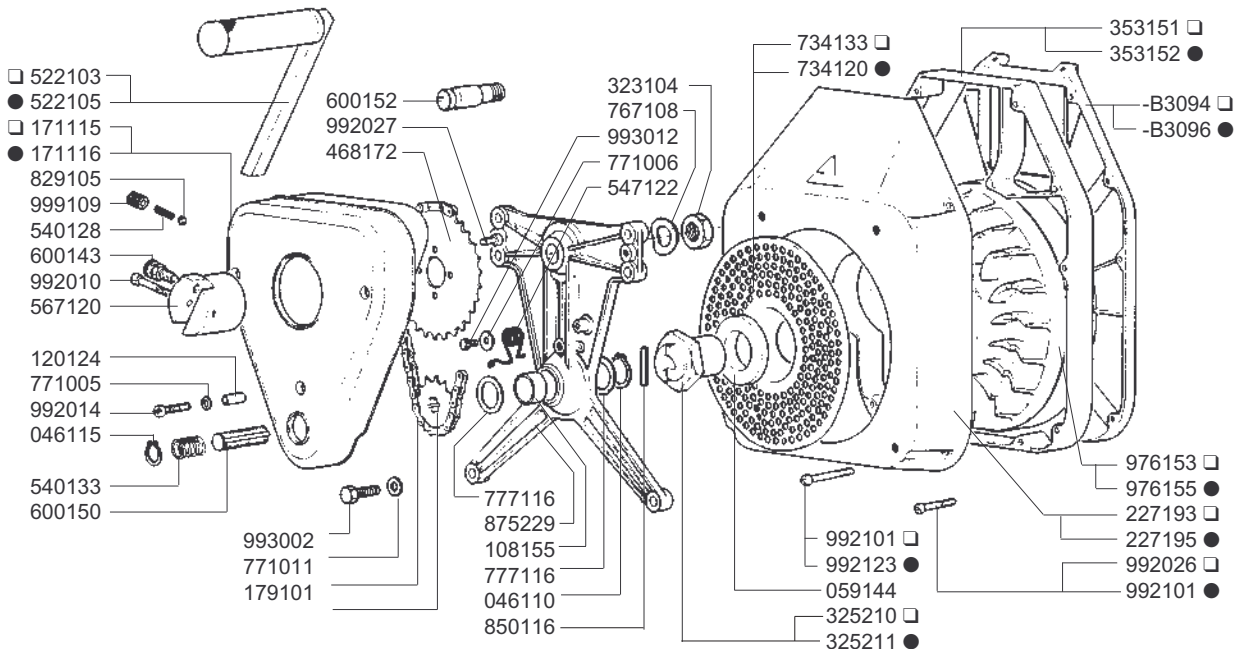

- ADN 37-43-47
- ADN 54

Per versioni lente 2500 G/min. – For low speed version 2500 RPM