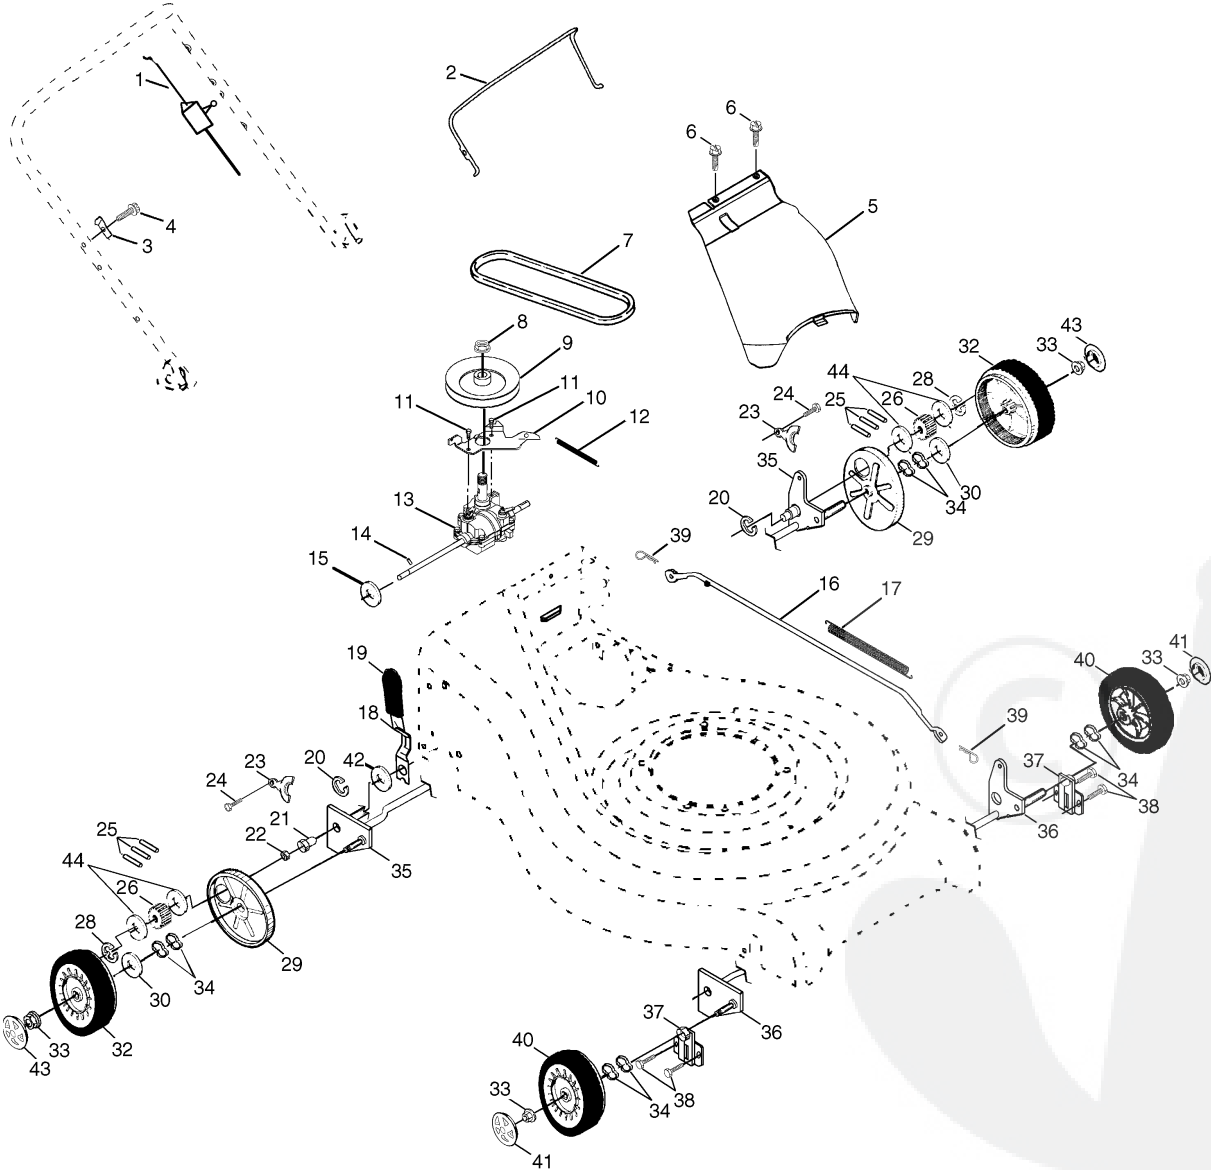

# REPAIR PARTS

## ROTARY LAWN MOWER - - MODEL NO. (J600RDMB) 954 13 00 32

KEY NO.	PART NO.	DESCRIPTION	KEY NO.	PART NO.	DESCRIPTION
1	532165542	Handle, Upper Dlx Comf.	26	532163409	Screw 12 x 5/8
2	532164556	Handle, Lower	27	532083816	Screw
3	532131036	Bail, Cont. Wire Dlx Comf. Blk	28	532111190	Cable Clamp
4	532132001	Guide, Rope, Side	29	532134612	Shield, Debris Modified
5	532063601	Nut, Hex Lockwasher 1/4-20	30	532851514	Adapter
6	532066426	Wire, Tie	31	532159267	Blade, 21"
7	532131959	Bolt, Handle 5/16-18 x 1.75	32	532851074	Washer, Hardened
8	532087692	Knob, Handle	33	532850263	Lockwasher, Helical Spring 3/8
9	532164265	Grip, Hdl Foam Smooth	34	532851084	Screw, Hex Head 3/8-24 x 1.38
10	532161551	Bolt, Sq. Neck	35	532165604	Pulley, Engine
11	873990500	Nut, Hex Lockwasher Ins. 5/16-18 UNC	36	532087677	Key, Hi Pro
12	532051793	Cotter, Hairpin	37	532150406	Bolt, Engine
13	532133107	Cable	38	-----	Engine Briggs & Stratton 12H802
14	532125162	Bracket, Upstop			Order parts from engine manufacturer
15	532083816	Screw, Hex Washer Head Tapping 10-2	39	532166834	Grass Catcher Bag
16	532162085	Kit, Door Rear	40	532161358	Grass Catcher Frame
17	532161548	Seal, Door	41	532144929	Screw
18	532165261	Plug, Mulcher	42	532164137	Throttle Control
19	532163424	Kit, Housing	43	532145494	Decal Danger
20	532164548	Handle, Bracket	--	532161057	Drive Cover
21	532164549	Handle, Bracket Asm. Right	--	532166832	Operator's Manual(Euro)
22	532150078	Screw, Hex Wshd	--	532166833	Operator's Manual(Scand)
23	532163183	Bolt, Hex Head 5/16-18 x 5/8			
24	532063124	Nut, Hex Lock Wshr 5/16-18			
25	532161333	Baffle, Side			