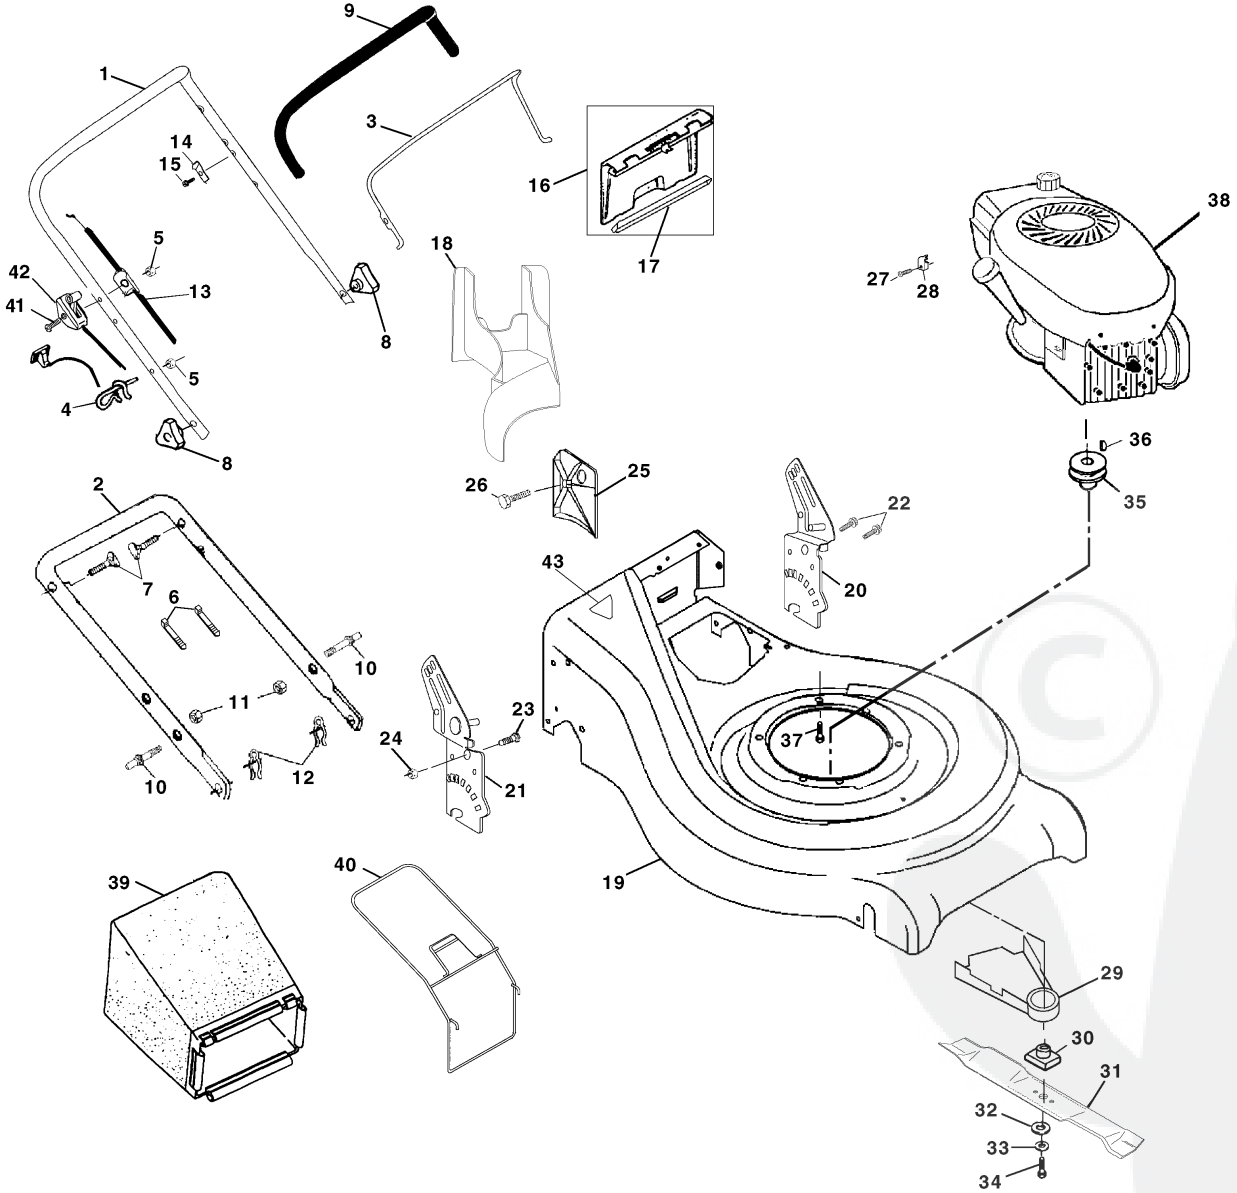

# REPAIR PARTS

## ROTARY LAWN MOWER - - MODEL NO. (J600RDMA) 954 13 00 32

KEY NO.	PART NO.	DESCRIPTION
1	532165542	Handle, Upper Dlx Comf.
2	532164556	Handle, Lower
3	532131036	Bail, Cont. Wire Dlx Comf. Blk
4	532132001	Guide, Rope, Side
5	532063601	Nut, Hex Lockwasher 1/4-20
6	532066426	Wire, Tie
7	532131959	Bolt, Handle 5/16-18 x 1.75
8	532087692	Knob, Handle
9	532164265	Grip, Hdl Foam Smooth
10	532161551	Bolt, Sq. Neck
11	873990500	Nut, Hex Lockwasher Ins. 5/16-18 UNC
12	532051793	Cotter, Hairpin
13	532133107	Cable
14	532125162	Bracket, Upstop
15	532083816	Screw, Hex Washer Head Tapping 10-2
16	532162085	Kit, Door Rear
17	532161548	Seal, Door
18	532165261	Plug, Mulcher
19	532163424	Kit, Housing
20	532164548	Handle, Bracket
21	532164549	Handle, Bracket Asm. Right
22	532150078	Screw, Hex Wshd
23	532163183	Bolt, Hex Head 5/16-18 x 5/8
24	532063124	Nut, Hex Lock Wshr 5/16-18
25	532161333	Baffle, Side

KEY NO.	PART NO.	DESCRIPTION
26	532163409	Screw 12 x 5/8
27	532083816	Screw
28	532111190	Cable Clamp
29	532134612	Shield, Debris Modified
30	532851514	Adapter
31	532159267	Blade, 21"
32	532851074	Washer, Hardened
33	532850263	Lockwasher, Helical Spring 3/8
34	532851084	Screw, Hex Head 3/8-24 x 1.38
35	532165604	Pulley, Engine
36	532087677	Key, Hi Pro
37	532150406	Bolt, Engine
38	-----	Engine Briggs & Statton 12H802 Order parts from engine manufacturer
39	532166834	Grass Catcher Bag
40	532161358	Grass Catcher Frame
41	532144929	Screw
42	532164137	Throttle Control
43	532145494	Decal Danger
--	532161057	Drive Cover
--	532166832	Operator's Manual(Euro)
--	532166833	Operator's Manual(Scand)