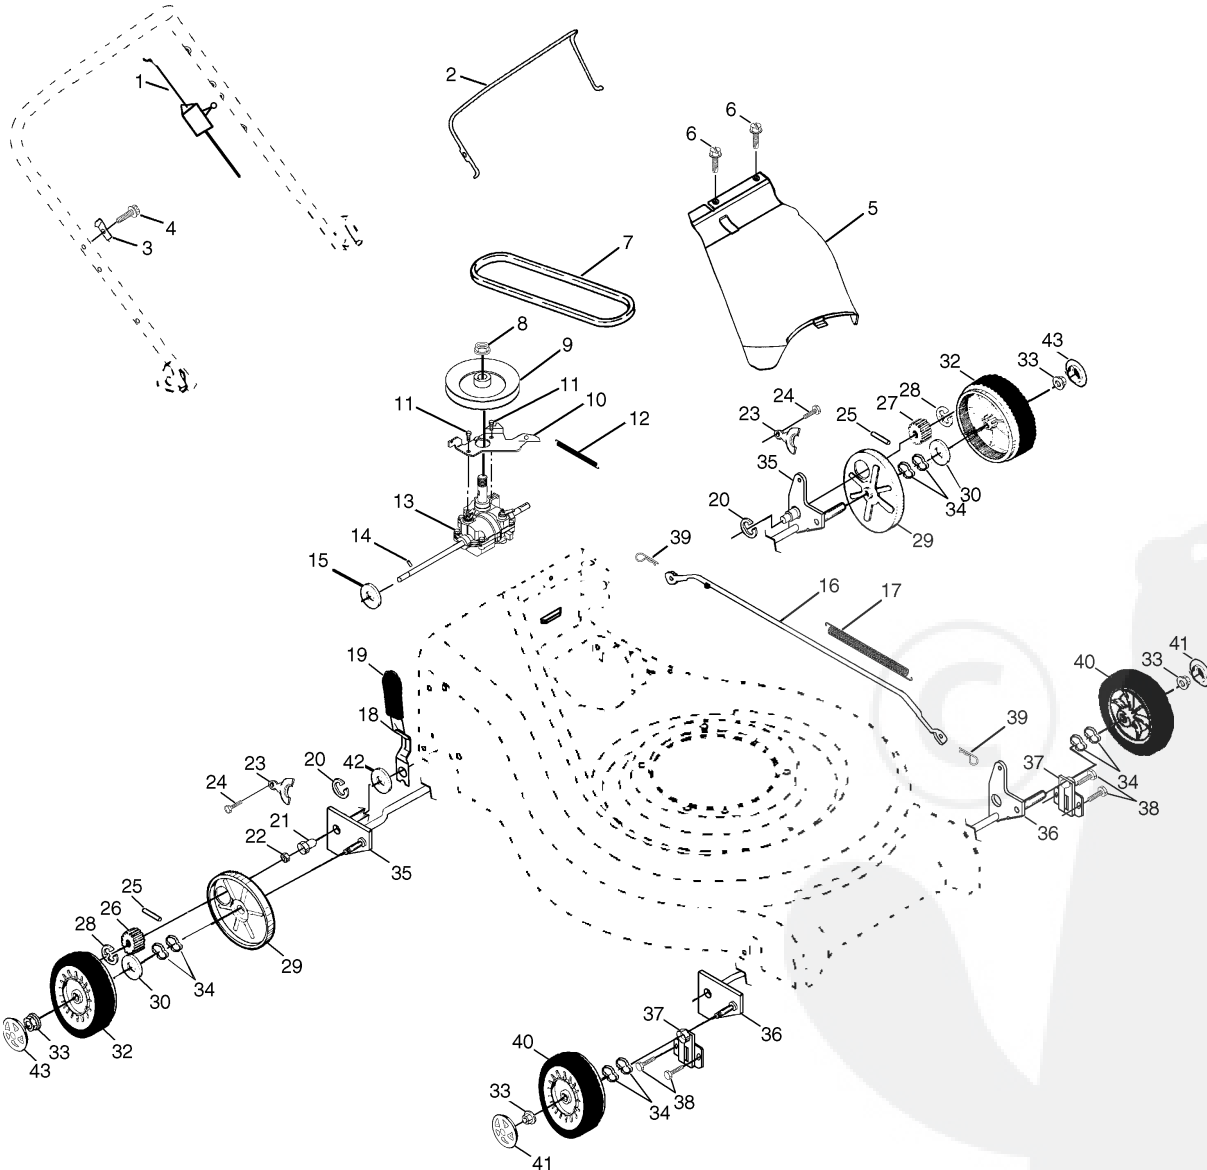

REPAIR PARTS

ROTARY LAWN MOWER - - MODEL NO. (J600RDMA) 954 13 00 32

REPAIR PARTS

ROTARY LAWN MOWER - - MODEL NO. (J600RDMA) 954 13 00 32

KEY NO.	PART NO.	DESCRIPTION	KEY NO.	PART NO.	DESCRIPTION
1	532161587	Cable Drive	21	532163365	Bearing Support
2	532161473	Bail Control Drive	22	532088060	Bearing Ball
3	532164557	Bracket, Downstop	23	532164555	Retainer Drive Asm. Stmp.
4	532083816	Screw Hex Wash Head Tapping 10-2	24	532057808	Screw Hex Head Tapping 1/4-20 x .75
5	532161537	Cover Drive	25	532164795	Drive Pawl
6	532750634	Screw Thdrol 10-25 x .50	26	532165096	Pinion, Drive RH
7	532160816	V-Belt	27	532165097	Pinion, Drie LH
8	532132010	Nut Lock Flanged 3/8-16 Zinc	28	812000058	E-Ring 7/16
9	532163939	Pulley Driven	29	53288080	Cover, Dust Wheel
10	532164553	Belt Keeper	30	532067725	Washer 1/2 x 1-1/2 x .134
11	817541011	Screw Hex Wash Head 10-24 X .668	32	532162063	Wheel 9 x 2
12	532075192	Spring	33	532083923	Nut Hex Flange Lock
13	532161581	Transmission Asm.	34	532057143	Wave Washer
14	532145354	Pin Spring Thrust	35	532164552	Shaft Asm. Rear
15	532057079	Washer Hardened	36	532164550	Shaft Asm. Front
16	532164551	Rod Connecting	37	532161463	Retainer Front Shaft
17	532161602	Spring Extension	38	532163409	Screw 12 x 5/8
18	532164554	Spring Selector	39	532700279	Clip Retainer
19	532161961	Knob Selector Spring	40	532143593	Wheel 8 x 2
20	812000022	E-Ring 7/8	41	532150182	Hubcap
			42	819572216	Washer
			43	532150181	Hubcap

5