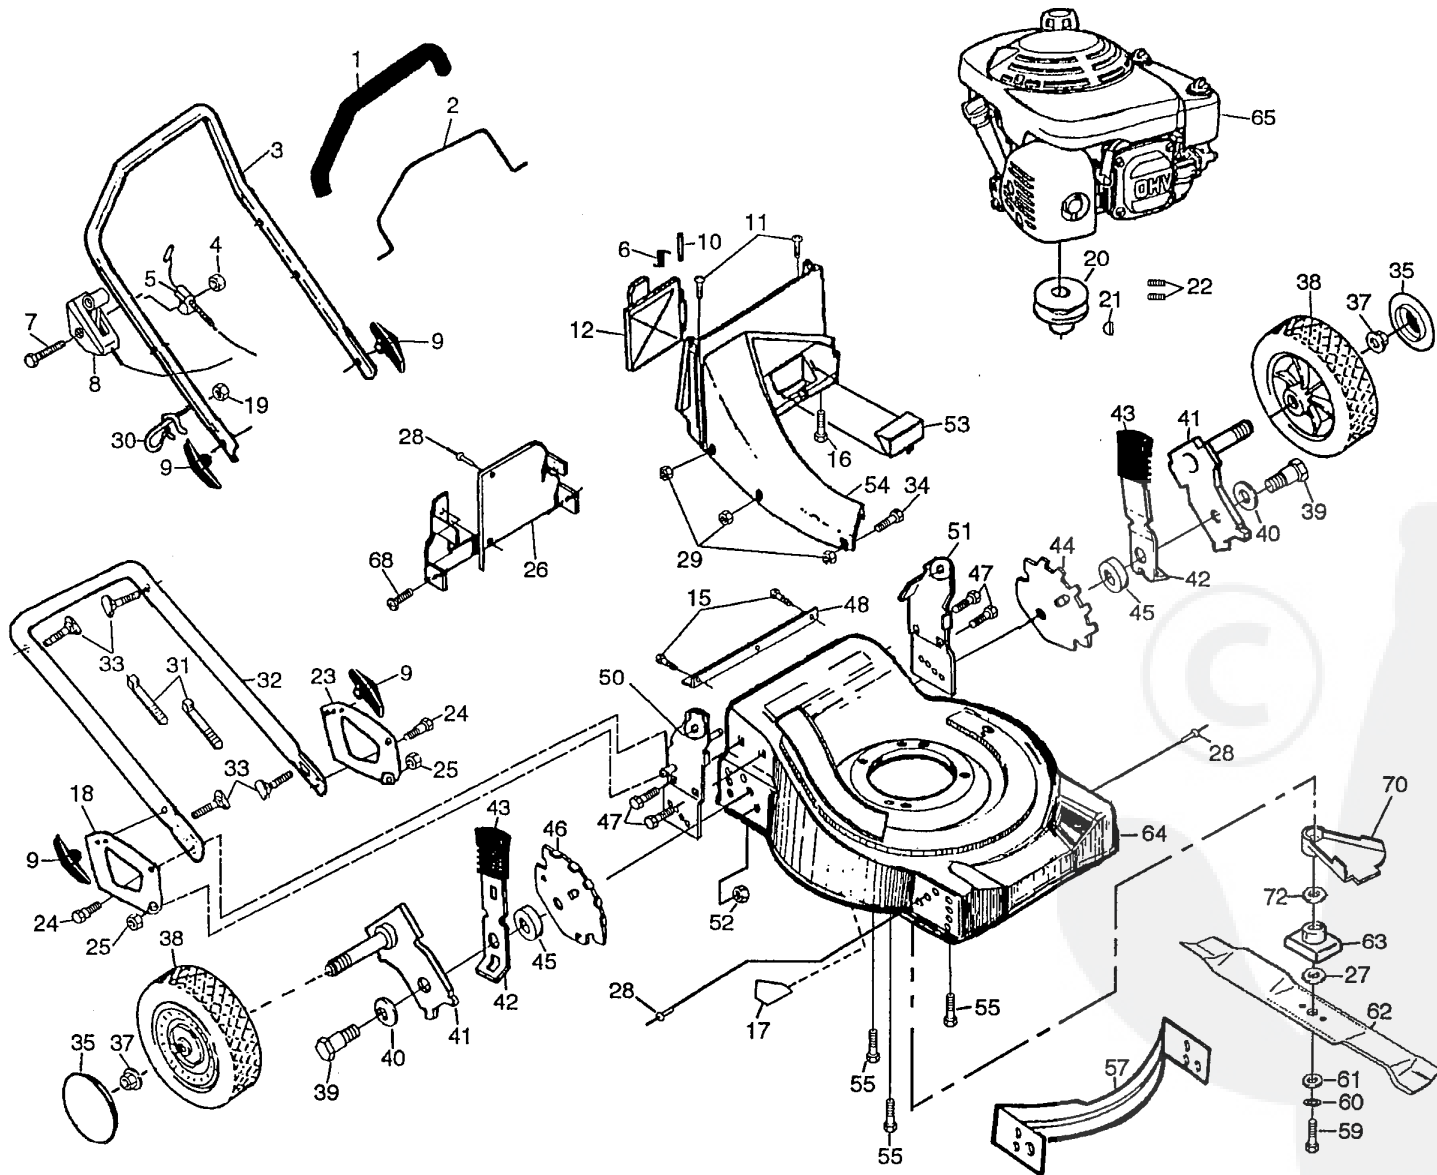

REPAIR PARTS MANUAL
MODEL NO. CN4Z411A
Lawn Mower

158628 12.6.96 VBL
PRINTED IN U.S.A.

REPAIR PARTS

ROTARY LAWN MOWER -- MODEL NO. CN4Z411A

2

REPAIR PARTS

ROTARY LAWN MOWER - - MODEL NO. CN4Z411A

KEY NO.	PART NO.	DESCRIPTION	KEY NO.	PART NO.	DESCRIPTION
1	158890	Handle Grip	38	146247	Wheel & Tire Assembly
2	145794	Control Bar	39	142748	Shoulder Bolt
3	145640X479	Upper Handle	40	62335	Belleville Washer
4	63601	Locknut	41	145935X004	Axle Arm
5	133107	Engine Zone Control Cable	42	700331X004	Selector Spring
6	750783	Spring (Left)	43	701037	Selector Knob
7	144929	Hex Washer Hd Screw	44	700326X007	Wheel Adjusting Bracket (L.R.)
8	147551	Throttle Control	45	146630	Spacer
9	136376	Handle Knob	46	700327X007	Wheel Adjusting Bracket (R.R.)
10	750893	Hinge Rod	47	150078	Self-tapping Screw 5/16-18 x 3/4
11	65231	Screw 1/4-20 x 1/2	48	146143X479	Foot Guard
15	146694	Self-Tapping Screw 1/4-20 x .38	50	153087	Handle Bracket (Right)
16	751155	Screw #8-16 x .62	51	153088	Handle Bracket (Left)
17	145494	Danger Decal	52	751592	Locknut 3/8-16
18	752100X479	Handle Link (Right)	53	750700	Cover
19	63601	Keps Locknut 1/4-20	54	146669	Hi Vac Tunnel
20	84596	Engine Pulley	55	146653	Hex Head Thread Rolling Screw 3/8-16 x 1
21	87677	Hi Pro Key #505	57	801652X479	Front Baffle
22	59708	Set Screw 1/4-20 x 5/16	59	851084	Hex Head Machine Screw 3/8-24 x 1-3/8 Gr. 8
23	752102X479	Handle Link (Left)	60	850263	Helical Lock Washer
24	752183X	Shoulder Bolt	61	851074	Hardened Washer
25	63124	Locknut	62	141114	Blade 22"
26	146687X479	Back Plate	63	144229X004	Blade Adapter
27	67510	Washer	64	153089	Lawn Mower Housing Kit (Includes Key No. 17)
28	128415	Pop Rivet	65	-----	* Engine - Honda Model No. GXV140-5.0-A1
29	751152	Locknut 1/4-20	68	88652	Screw, Hinge
30	132001	Rope Guide	70	134612	Shield, Debris
31	66426	Wire Tie	72	148353	Washer
32	151720X479	Lower Handle	--	158627	Operator's Manual (Euro)
33	131959	Handle Bolt	--	158628	Replacement Parts Manual
34	751872	Truss Head Screw 1/4-20 x 1/2			
35	77400	Hubcap			
37	83923	Flange Locknut			