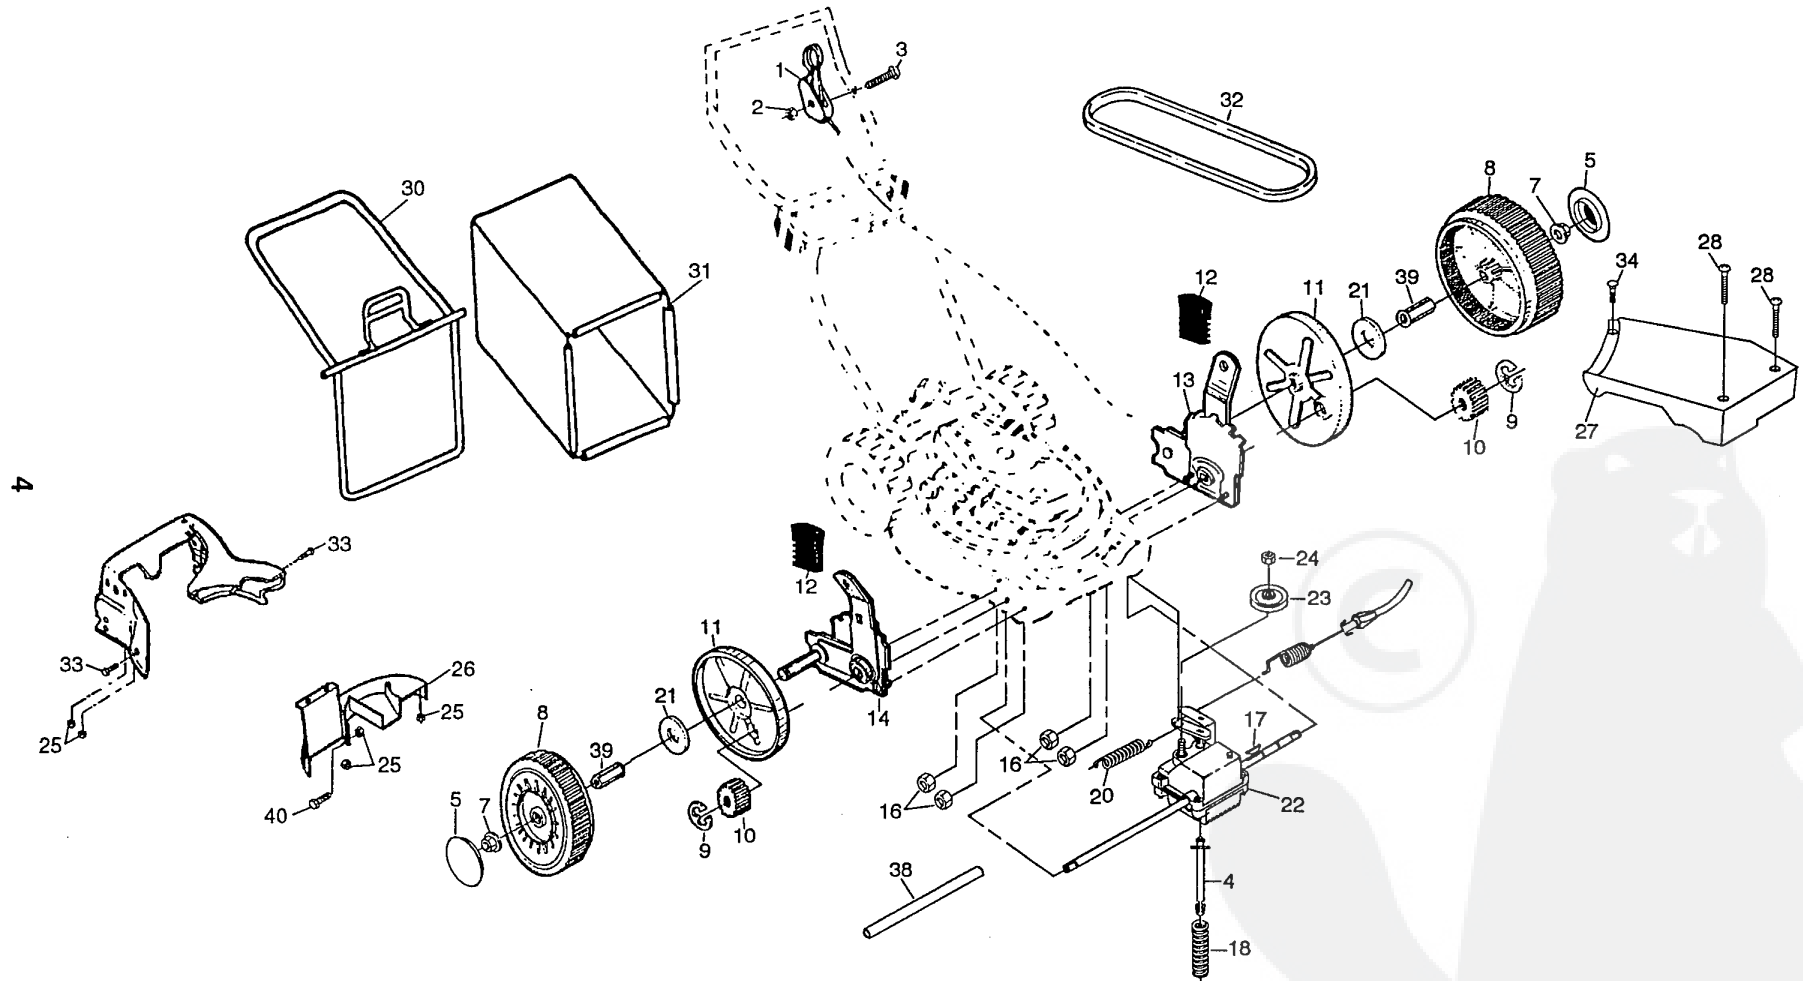

REPAIR PARTS

ROTARY LAWN MOWER -- MODEL NO. CN4Z411A

REPAIR PARTS

ROTARY LAWN MOWER - - MODEL NO. CN4Z411A

KEY NO.	PART NO.	DESCRIPTION
1	147724	Drive Control
2	63601	Locknut 1/4-20
3	144929	Hex Washer Head Screw
4	150495	Spring Retainer
5	77400	Hubcap
7	145212	Flange Locknut
8	700953	Wheel & Tire Assembly
9	12000058	E-ring
10	137054	Pinion
11	88080	Dust Cover
12	701037	Selector Knob
13	151521	Wheel Adjuster Assembly (Left)
14	151520	Wheel Adjuster Assembly (Right)
16	63601	Locknut
17	850848	Hi-Pro Key
18	137090	Spring
20	75192	Spring
21	67725	Washer 1/2 x 1-1/2 x .134

KEY NO.	PART NO.	DESCRIPTION
22	702511	Gear Case Assembly
23	137052	Drive Pulley
24	132010	Locknut
25	751152	Locknut 1/4-20
26	752160	Hi Vac Baffle
27	137088	Drive Cover
28	146072	Pan Head Tapping Screw #10-24 x 2-3/4
30	145781	Catcher Frame
31	148939	Grass Bag
32	146527	V-Belt
33	72070404	Carriage Bolt 1/4-20
34	750097	Screw
38	86012	Drive Shaft Cover
39	88446	Wheel Bushing
40	74760412	Hex Head Screw 1/4
--	148393	Drive Cover Decal

5