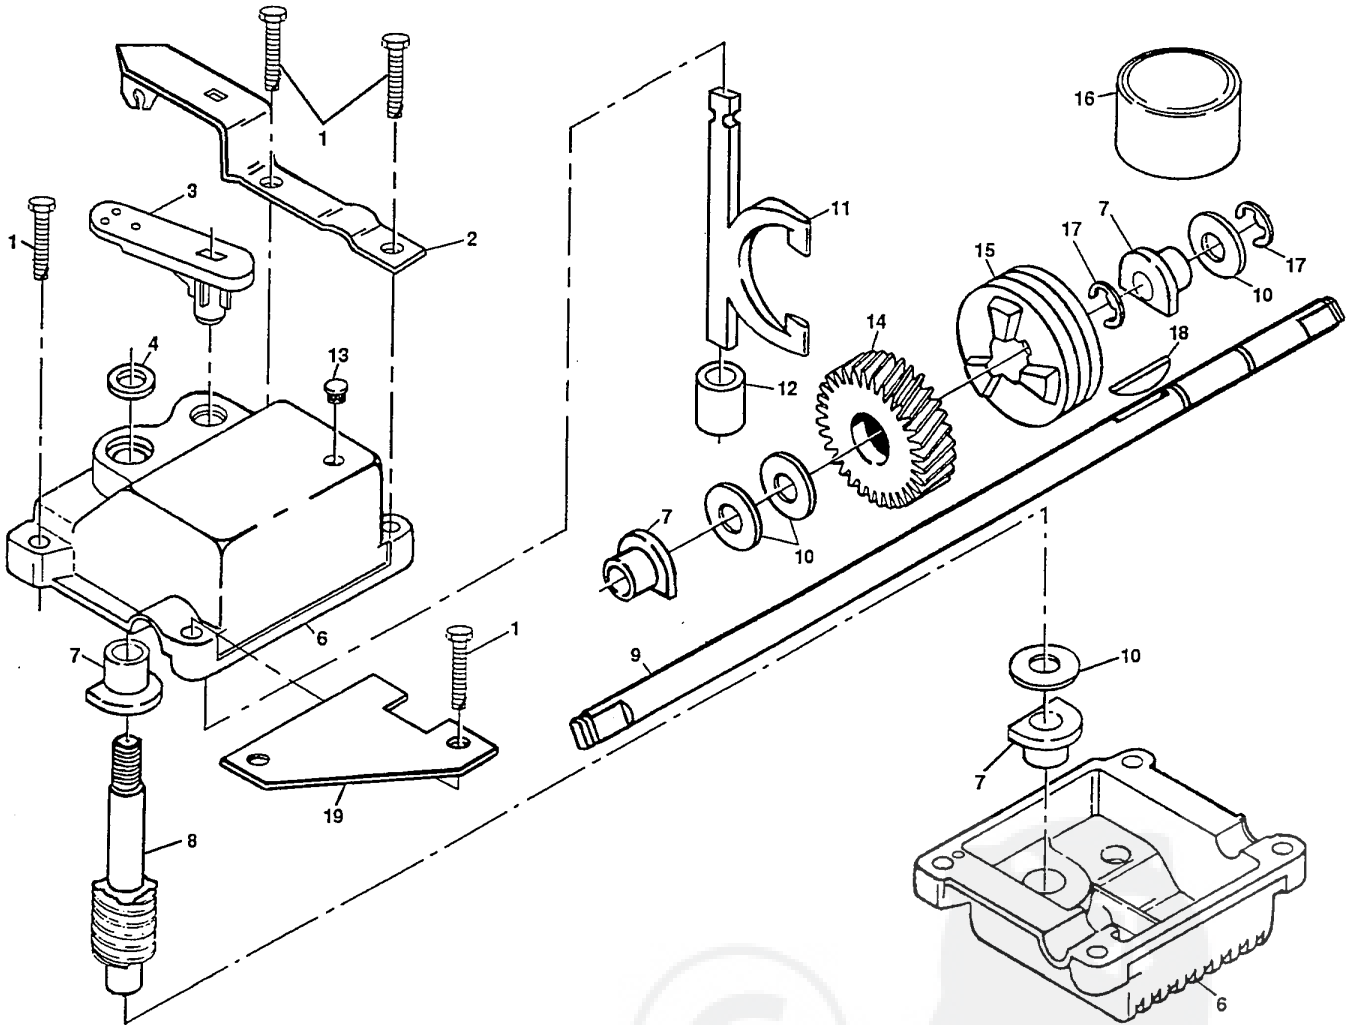

3

* These parts must be purchased through an authorized Honda dealer.

REPAIR PARTS

ROTARY LAWN MOWER -- MODEL NO. CN4Z411A

REPAIR PARTS

ROTARY LAWN MOWER - - MODEL NO. CN4Z411A

KEY NO.	PART NO.	DESCRIPTION
1	147724	Drive Control
2	63601	Locknut 1/4-20
3	144929	Hex Washer Head Screw
4	150495	Spring Retainer
5	77400	Hubcap
7	145212	Flange Locknut
8	700953	Wheel & Tire Assembly
9	12000058	E-ring
10	137054	Pinion
11	88080	Dust Cover
12	701037	Selector Knob
13	151521	Wheel Adjuster Assembly (Left)
14	151520	Wheel Adjuster Assembly (Right)
16	63601	Locknut
17	850848	Hi-Pro Key
18	137090	Spring
20	75192	Spring
21	67725	Washer 1/2 x 1-1/2 x .134

KEY NO.	PART NO.	DESCRIPTION
22	702511	Gear Case Assembly
23	137052	Drive Pulley
24	132010	Locknut
25	751152	Locknut 1/4-20
26	752160	Hi Vac Baffle
27	137088	Drive Cover
28	146072	Pan Head Tapping Screw #10-24 x 2-3/4
30	145781	Catcher Frame
31	148939	Grass Bag
32	146527	V-Belt
33	72070404	Carriage Bolt 1/4-20
34	750097	Screw
38	86012	Drive Shaft Cover
39	88446	Wheel Bushing
40	74760412	Hex Head Screw 1/4
--	148393	Drive Cover Decal

5

REPAIR PARTS

POWER PROPELLED LAWN MOWER - - MODEL NO. CN4Z411A

GEAR CASE ASSEMBLY PART NUMBER 702511

KEY NO.	PART NO.	DESCRIPTION
1	17490416	Tapping Screw 1/4-20 x 1-1/4
2	137055X004	Engagement Bracket
3	137053	Shifter
4	57072	Seal
6	48373	Gear Case Halves Kit (Includes Key Nos. 4, 5, and 7)
7	77881	Bearing
8	137051	Worm Shaft
9	137074	Drive Shaft
10	57079	Hardened Washer

NOTE: All component dimensions given in U.S. inches.
1 inch = 25.4 mm