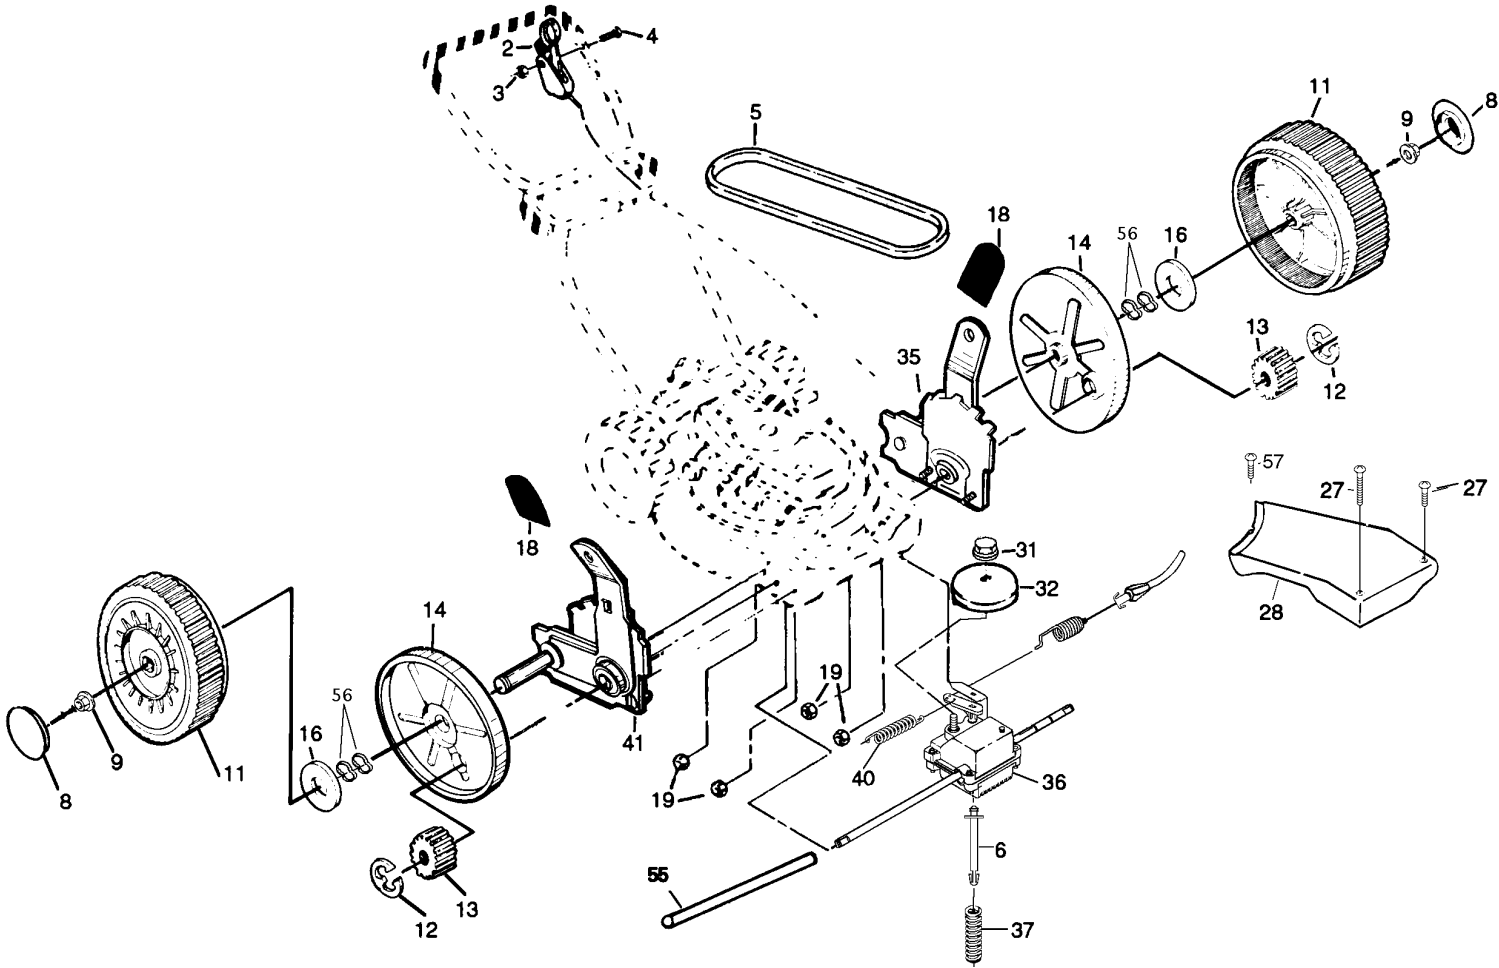

REPAIR PARTS

ROTARY LAWN MOWER - - MODEL NO. WE7T909D

REPAIR PARTS

ROTARY LAWN MOWER - - MODEL NO. WE7T909D

KEY PART NO.	PART NO.	DESCRIPTION	KEY PART NO.	PART NO.	DESCRIPTION
2	145755	Drive Control	19	63601	Hex Locknut 1/4-20
3	751152	Locknut #10-24	27	146072	Pan Head Tapping Screw #10-24 x 2-3/4
4	158755	Pan Head Machine Screw #10-24 x 2	28	137088	Drive Cover
5	146527	V-Belt	31	132010	Hex Flange Nut
6	150495	Spring Retainer	32	137052	Drive Pulley
8	77400	Hubcap	35	152018	Wheel Adjuster Assembly (Left)
9	83923	Nut	36	702511	Gear Case Assembly
11	142204	Wheel & Tire Assembly	37	137090	Spring
12	12000058	E-Ring	40	75192	Spring
13	137054	Pinion	41	152019	Wheel Adjuster Assembly (Right)
14	88080	Dust Cover	55	86012	Driveshaft Cover
16	67725	Washer 1/2 x 1-1/2 x .134	56	57143	Wave Washers
18	87877	Selector Knob	57	750097	Screw