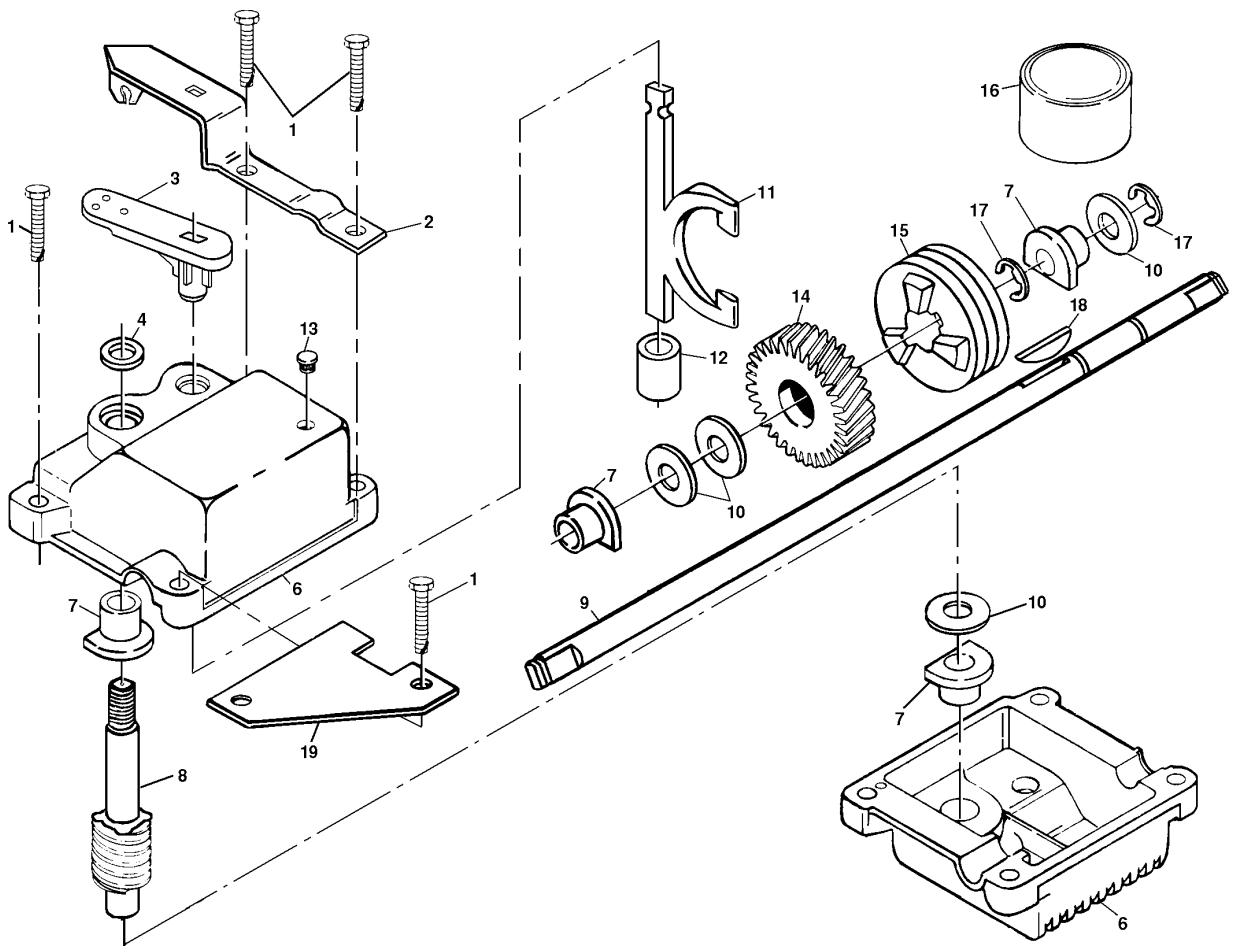

REPAIR PARTS

ROTARY LAWN MOWER -- MODEL NO. WE7T909D GEAR CASE ASSEMBLY PART NUMBER 702511

KEY PART NO.	NO.	DESCRIPTION
1	17490416	Tapping Screw 1/4-20 x 1-1/4
2	137055X004	Engagement Bracket
3	137053	Shifter
4	57072	Seal
6	48373	Gear Case Halves Kit (Includes Key Nos. 4, and 7)
7	77881	Bearing
8	137051	Worm Shaft
9	137074	Drive Shaft
10	57079	Hardened Washer
11	131484	Clutch Yoke

KEY PART NO.	NO.	DESCRIPTION
12	700343	Bushing
13	86447	Plug
14	137050	Helical Gear
15	750436X	Clutch Jaw
16	750369	Grease
17	12000003	E-Ring
18	850848	Hi-Pro Key
19	81585X004	Spring Bracket

NOTE: All component dimensions given in U.S. inches. 1 inch = 25.4 mm