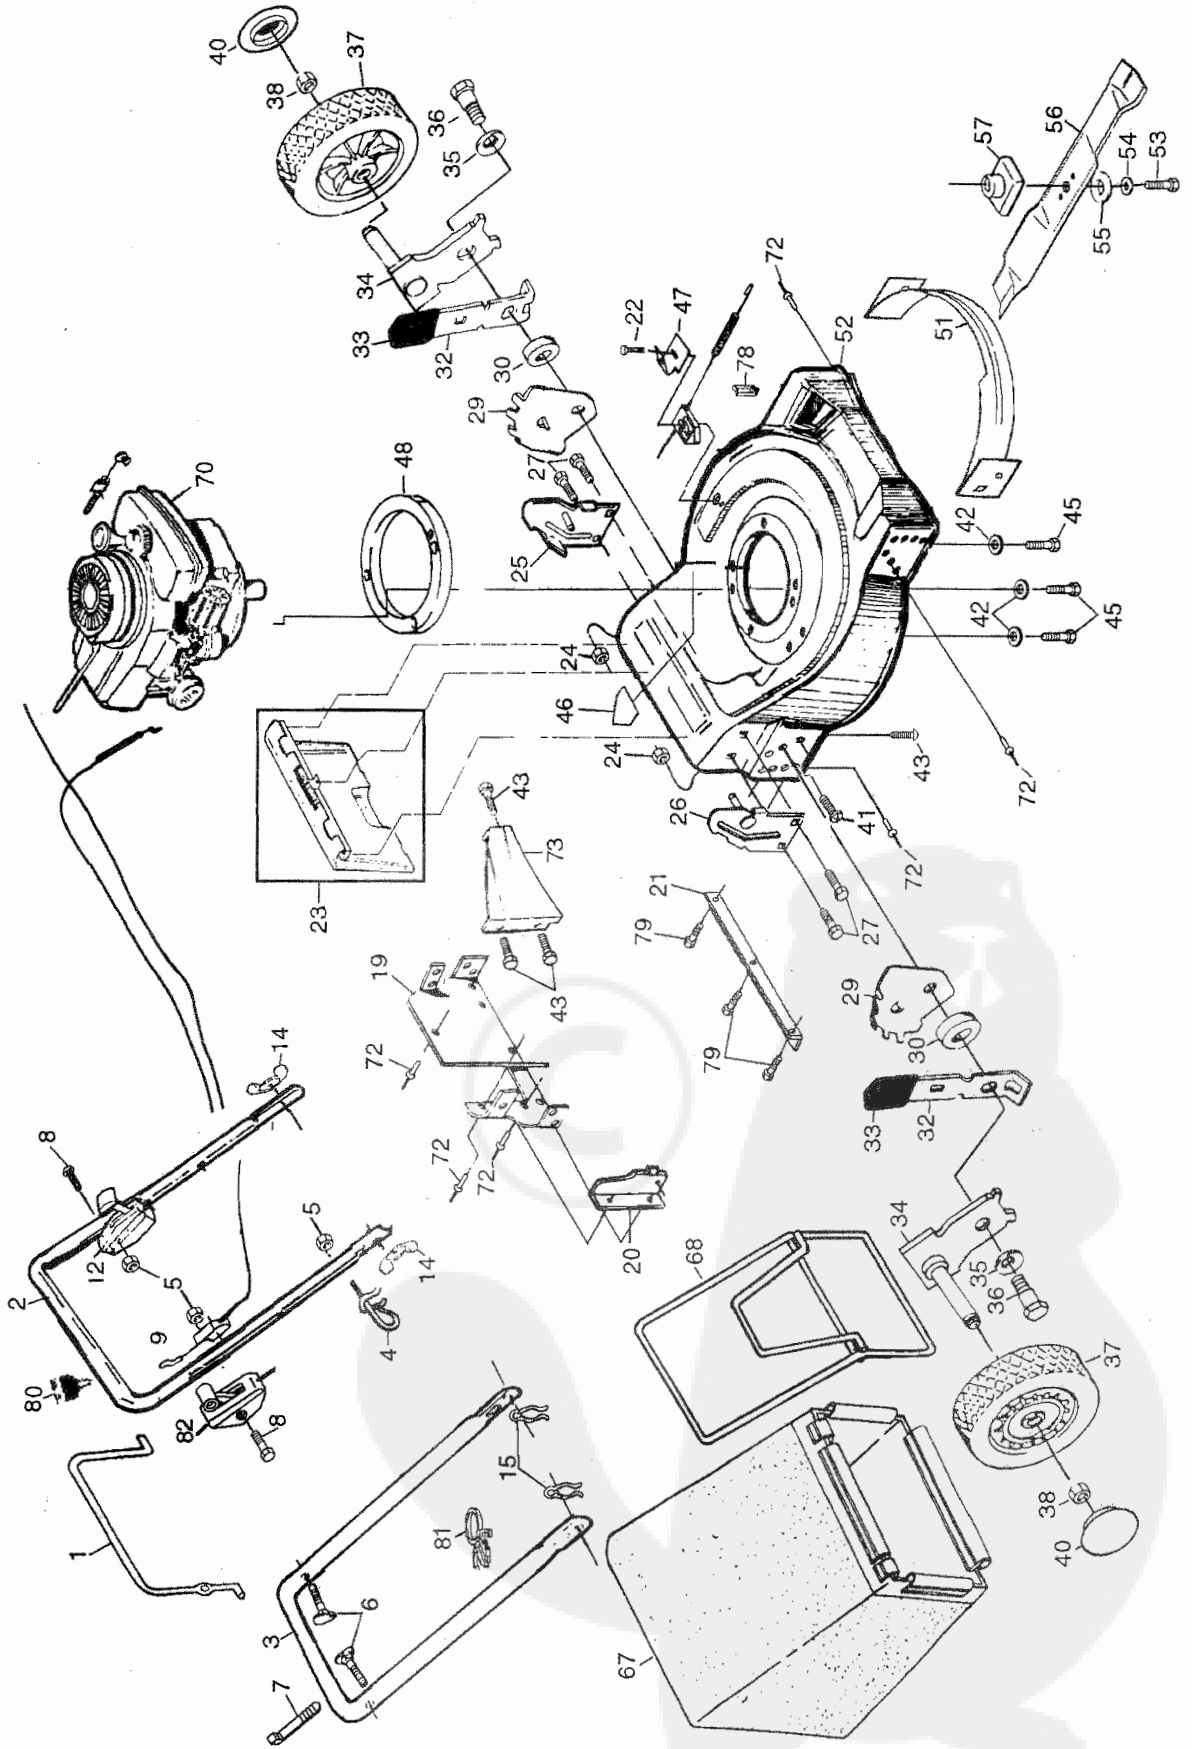

REPAIR PARTS

REAR BAGGER ROTARY MOWER MODEL NUMBER RET202A

REPAIR PARTS

REAR BAGGER ROTARY MOWER MODEL NUMBER RET202A

KEY NO.	PART NO.	DESCRIPTION	KEY NO.	PART NO.	DESCRIPTION
1	145793	Control Bar	38	83923	Nut
2	145646X479	Upper Handle	40	77400	Hubcap
3	157081X479	Lower Handle	41	88652	Hinge Screw
4	132001	Rope Guide	42	53998	Flat Washer
5	63601	Locknut 1/4-20	43	54583	Hex Tapping Screw 1/4-20 x 1/2
6	131959	Handle Bolt	45	850999	Hex Head Thread Rolling Screw 3/8-16 x 1
8	144929	Hex Washer Head Screw 1/4-20 x 2.12	46	145494	Danger Decal
9	700892	Engine Zone Control Cable	47	88615	Bracket Cover
12	157551	Drive Control	48	850988	Engine Spacer
14	128638	Wing Nut	51	701640X479	Front Baffle
15	51793	Hairpin Cotter	52	157214	Housing Assembly (Incl. Ref. #46)
19	145854X479	Back Plate	53	851084	Hex Head Bolt 3/8-24 x 1-3/8 Grd. 8
20	700363X479	Side Baffle	54	850263	Helical Lock Washer
21	146143X479	Foot Guard	55	851074	Hardened Washer
22	85768	Self-Tapping Screw #10-24 x 3/4	56	850972	20" Blade
23	147613	Rear Door Assembly Kit	57	851514	Blade Adapter
24	751592	Locknut 3/8-16	67	147270	Grass Bag
25	151589X479	Handle Bracket Assembly (Left)	68	750532	Catcher Frame
26	151588X479	Handle Bracket Assembly (Right)	70	-----	* Engine - Tecumseh Model No. TVS90-46097D
27	150078	Screw 5/16-18 x 3/4	72	128415	Pop Rivet
29	750085X007	Wheel Adjusting Bracket	73	700063X479	Rear Baffle
30	146630	Spacer	78	145669	Cable Guide
32	700331X004	Selector Spring	79	146694	Screw
33	87877	Selector Knob	81	151517	Cable Clips
34	145935X004	Axle Arm Assembly	82	158063	Throttle Control Cable
35	62335	Belleville Washer	--	149506	Operator's Manual (Euro)
36	142748	Shoulder Bolt 3/8-16	--	159403	Replacement Parts Manual
37	148438	Wheel & Tire Assembly	--	133414	Belt Drive Self-Propelled Decal (Housing)
			--	145495	Inter. Read Owner's Manual Decal