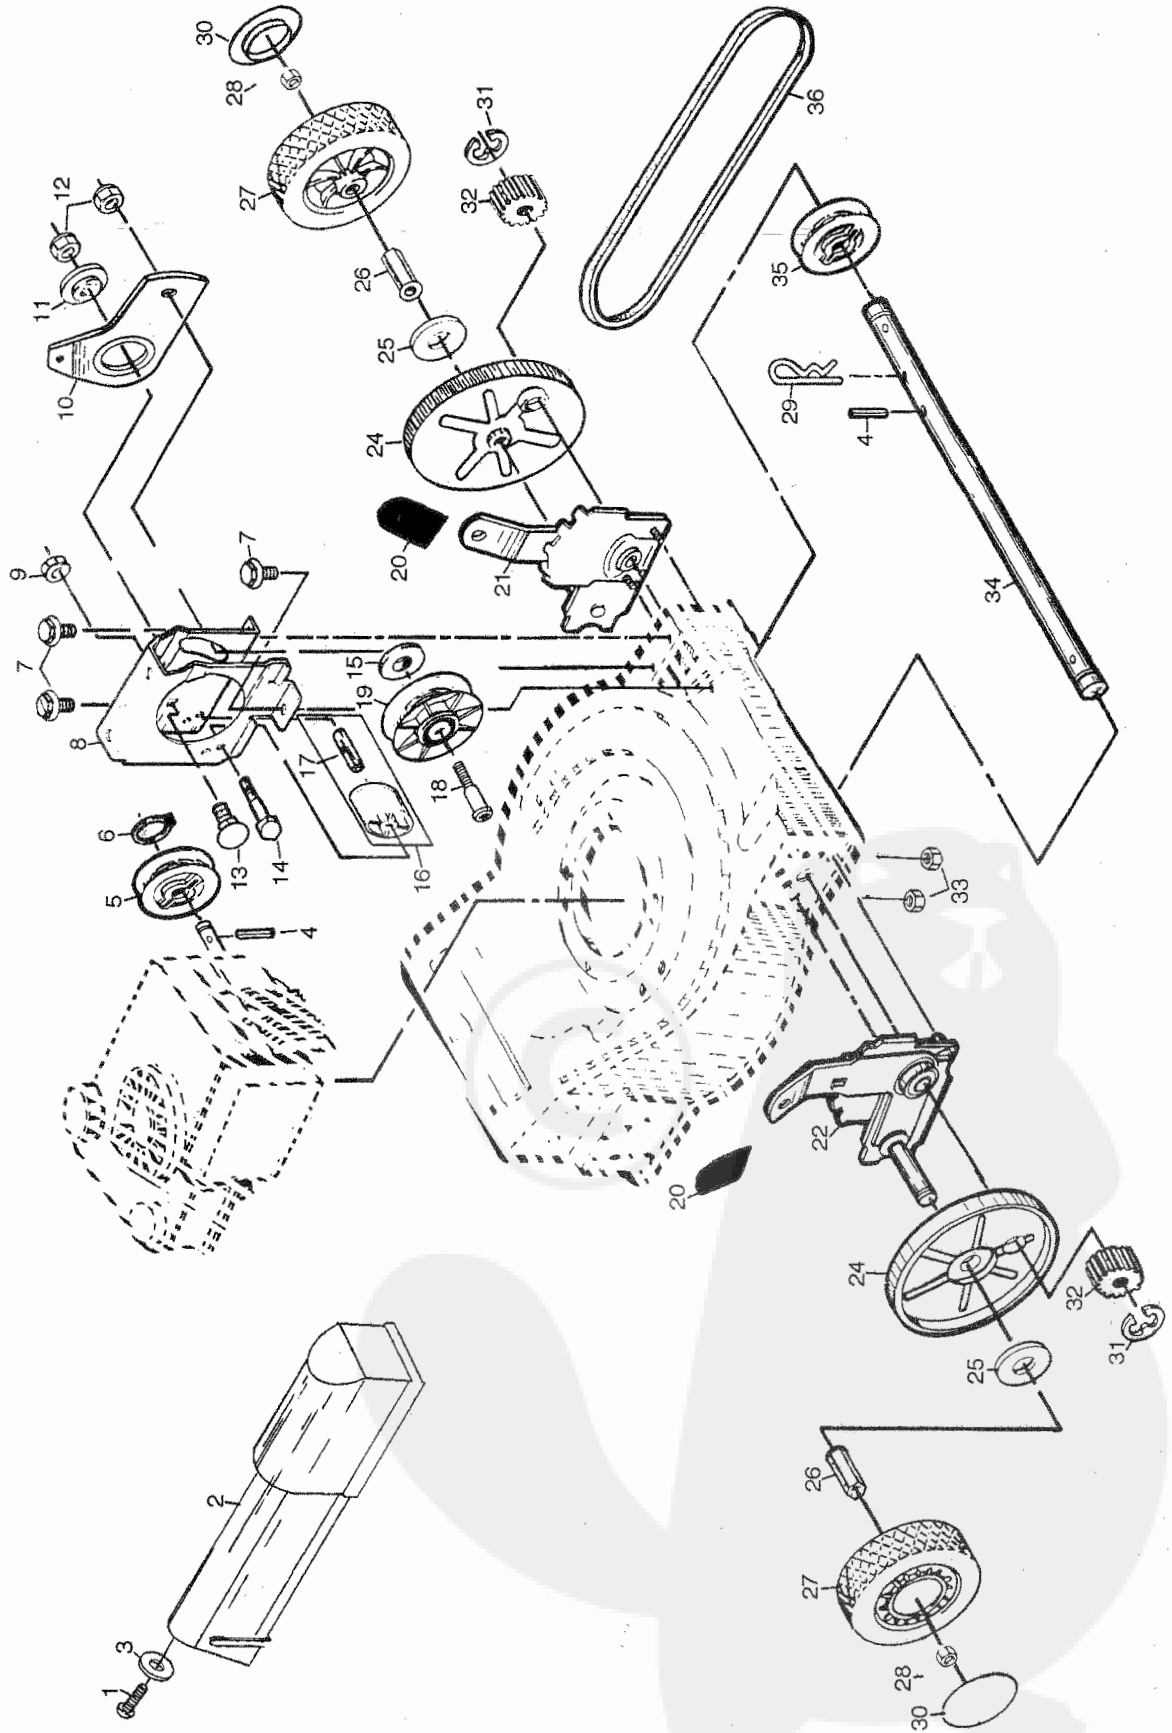

REPAIR PARTS

REAR BAGGER ROTARY MOWER MODEL NUMBER RET202A

REPAIR PARTS

REAR BAGGER ROTARY MOWER MODEL NUMBER RET202A

KEY NO.	PART NO.	DESCRIPTION	KEY NO.	PART NO.	DESCRIPTION
1	750097	Hex Washer Head Screw #10-24 x 1/2	19	88516	Idle Pulley
2	750727	Drive Cover	20	87877	Selector Knob
3	4802	Washer	21	152018	Selector Assembly (Left)
4	851980	Drive Pawl	22	152019	Selector Assembly (Right)
5	88043	Drive Pulley	24	88080	Dust Cover
6	12000030	Retaining Ring	25	67725	Washer
7	54583	Screw 1/4-20 x 1/2	26	88446	Wheel Bushing
8	851947X004	Clutch Frame	27	750124	Wheel & Tire Assembly
9	50962	Locknut 1/4-20	28	145212	Nut
10	702631X004	Clutch Lever	29	85179	Retainer Clip
11	88067	Clutch Lever Spacer	30	77400	Hubcap
12	750253	Locknut 5/16-18	31	12000058	E-Ring
13	72070504	Carriage Bolt 5/16-18 x 1/2	32	137054	Pinion
14	74350424	Hex Head Screw 1/4-20 x 1-1/2	33	63601	Locknut 1/4-20
15	88069	Spacer	34	700537	Drive Shaft
16	48160	Idler Assembly (Includes Key No. 17)	35	88082	Driven Pulley
17	88576	Idler Spacer	36	850053	Drive Belt
18	88517	Shoulder Bolt 5/16-18 x 1-3/8