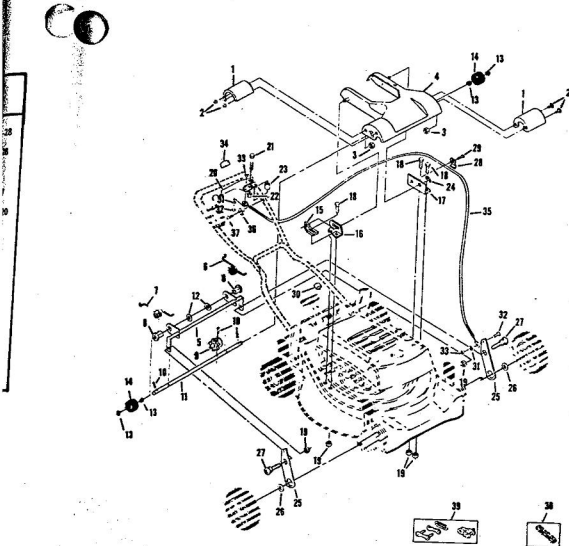

M6537AR

ROPER 20" REAR BAGGER 164CC 4.0 H.P. POWER-PROPELLED LAWN MOWER MODEL NUMBER M6537BR

ROPER 20" REAR BAGGER 164CC 4.0HP. POWER PROPELLED LAWN MOWER MODEL NU

Ref. No.	Part No.	Part Name	Ref. No.	Part No.	Part Name
1	73629	Drive Cover	21	72978	Bolt, Shoulder (Special) 1 X 1 5/8
2	75136	Screw, Machine #10-24 X 1/2	22	72979	Nut, Shoulder (Special) 1, 1/2
3	53671	Nut, Lock #10-24	23	73405	Spacer
4	73787	Chain Cover Assembly	24	52365	E-Ring 3/8 Shaft
5	74636	Yoke Assembly	25	74162	Lower Link
6	73115	Spring - L.H.	26	74232	Washer, Flat Steel .531-1 X 1/8
7	73172	Spring - R.H.	27	73916	Bolt, Shoulder (Special) 1 X 1/8
8	70987	Bearing	28	73276	Retainer
9	73696	Sprocket - 8 Tooth	29	55187	Screw, Self-Tapping 5/16 X 3/4
10	52329	Spring Pin 3/16 X 1	30	58891	Control Cable Clip
11	73628	Driven Shaft	31	74190	Spacer
12	73928	Washer, Flat Steel .828-1.25 X .028	32	57155	Screw, Machine #10-24 X 1/2
13	52364	E-Ring 5/8 Shaft	33	69180	Decal - Clutch
14	67973	Driver	34	73442	Cable
15	75043	Pivot Adjusting Bracket	35	74139	Cable Clamp
16	74617	Pivot - R.H.	36	73755	Screw, Self-Tapping #10-24 X 3/4
17	74638	Pivot - L.H.	37	75408	Chain, #65, (44 Pitches)
18	54395	Screw, Hex Head 1/4-20 X 5/8	38	74787	Repair Link Kit (Incl. Olds Connecting Link)
19	74218	Nut, Lock 1/4-20	39	60472	
20	74161	Lever			

37BR

ROPER 20" WHIP STIK™. 4.0 H.P. 164CC REAR BAGGER POWER PROPELLED LAWN MOWER MODEL NUMBER M6577AR