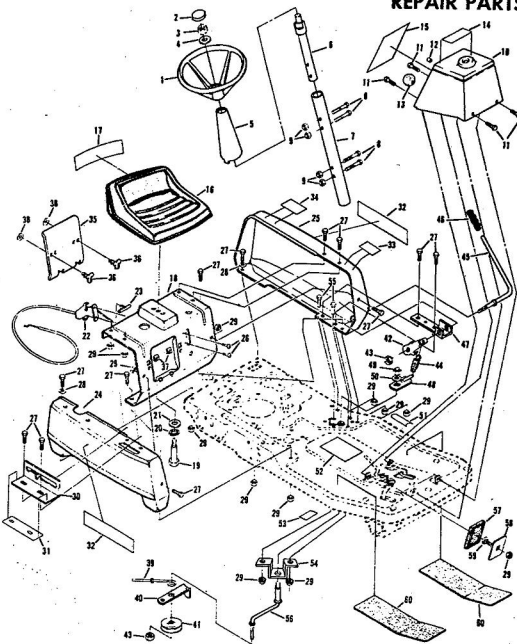

ROPER 32" REAR ENGINE RIDING LAWN MOWER ELECTRIC START 8.0 H.P. MODEL NUMBER K8327AR

ROPER 32" REAR ENGINE RIDING LAWN MOWER ELECTRIC START 8.0 H.P. MODEL NUMBER K8327AR

REPAIR PARTS

ROPER 32" REAR ENGINE RIDING LAWN MOWER ELECTRIC START 8.0 H.P. MODEL NUMBER K