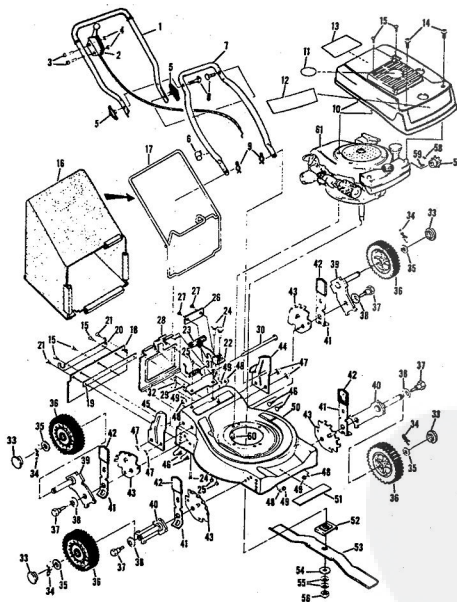

ROPER 20" REAR BAGGER 164CC 4.0 H.P. POWER-PROPELLED LAWN MOWER MODEL NUMBER M6537BR

ROPER 20" REAR BAGGER 164CC 4.0 H.P. POWER-PROPELLED LAWN MOWER MODEL NUMBER M6537R