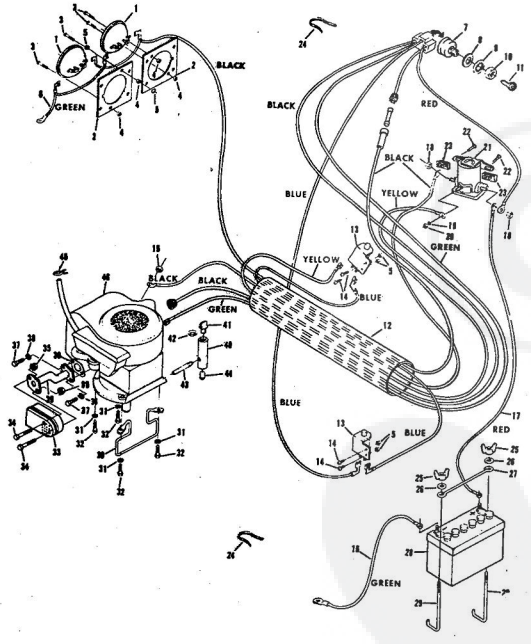

TRANSAXLE NO. 794191 MODEL NUMBER: 143.658

ROPER 36" LAWN TRACTOR 8.0 H.P. ELECTRIC START MODEL NO. L8217AR