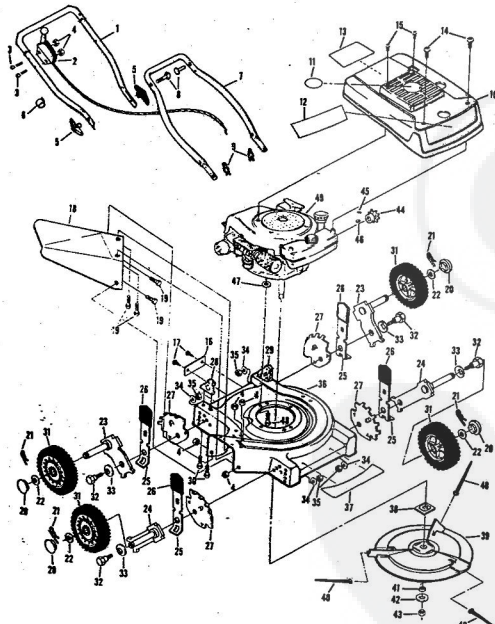

ROPER 20" WHIP STIK™ REAR BAGGER 4.0 H.P. ROTARY LAWN MOWER MODEL

ROPER 20" WHIP STIK™ 164CC 4.0 H.P. POWER PROPELLED LAWN MOWER MODEL NUMBER M6187AR
REPAIR PARTS