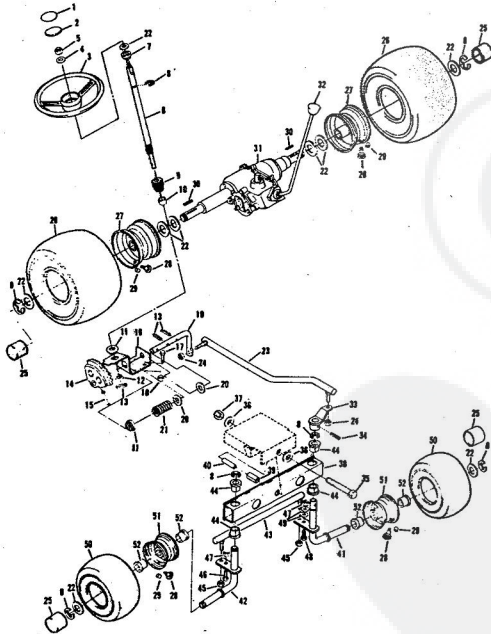

ROPER 36" LAWN TRACTOR 8.0 H.P. ELECTRIC START MODEL NO. L8217AR

ROPER 36" LAWN TRACTOR 8.0 H.P. ELECTRIC START MODEL NO. L8217AR