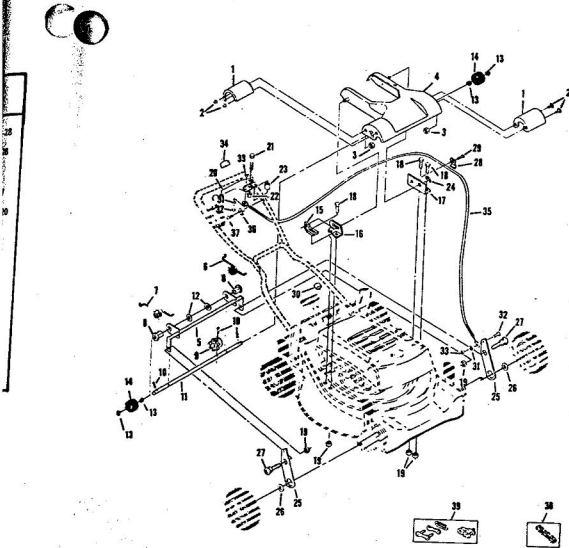

M6537AR

ROPER 20" REAR BAGGER 164CC 4.0 H.P. POWER-PROPELLED LAWN MOWER MODEL NUMBER M6537BR

ROPER 20" REAR BAGGER 164CC 4.0HP. POWER PROPELLED LAWN MOWER MODEL NU

Ref. No.	Part No.	Part Name	Ref. No.	Part No.	Part Name
1	73629	Drive Cover	21	72978	Bolt, Shoulder (Special) 1 X 1 5/8
2	75136	Screw, Machine #10-24 X 1/2	22	72979	Nut, Shoulder (Special) 1, 1/2
3	53671	Nut, Lock #10-24	23	73405	Spacer
4	73787	Chain Cover Assembly	24	52365	E-Ring 3/8 Shaft
5	74636	Yoke Assembly	25	74162	Lower Link
6	73115	Spring - L.H.	26	74232	Washer, Flat Steel .531-1 X 1/8
7	73172	Spring - R.H.	27	73916	Bolt, Shoulder (Special) 1 X 1/8
8	70897	Bearing	28	73276	Retainer
9	73696	Sprocket - 8 Tooth	29	55187	Screw, Self-Tapping 5/16 X 3/4
10	52329	Spring Pin 3/16 X 1	30	58891	Control Cable Clip
11	73628	Driven Shaft	31	74190	Spacer
12	73928	Washer, Flat Steel .828-1.25 X .028	32	57155	Screw, Machine #10-24 X 1/2
13	52364	E-Ring 5/8 Shaft	33	69180	Decal - Clutch
14	67973	Driver	34	73442	Cable
15	75043	Pivot Adjusting Bracket	35	74139	Cable Clamp
16	74617	Pivot - R.H.	36	73755	Screw, Self-Tapping #10-24 X 3/4
17	74618	Pivot - L.H.	37	75408	Chain, #65, (44 Pitches)
18	54395	Screw, Hex Head 1/4-20 X 5/8	38	74787	Repair Link Kit (Incl. Olds Connecting Link)
19	74218	Nut, Lock 1/4-20	39	60472	
20	74161	Lever			

37BR

ROPER 20" WHIP STIK™ 4.0 H.P. 164CC REAR BAGGER POWER PROPELLED LAWN MOWER MODEL NUMBER M6577AR