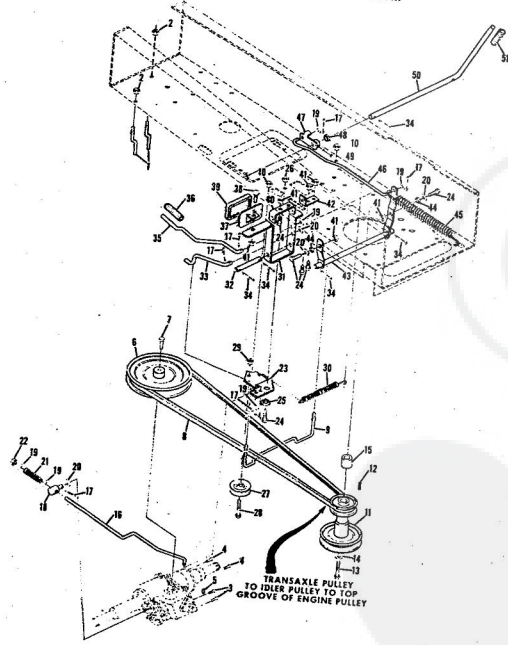

10HP. ROPER RALLY LAWN TRACTOR MODEL NUMBER L06356R1