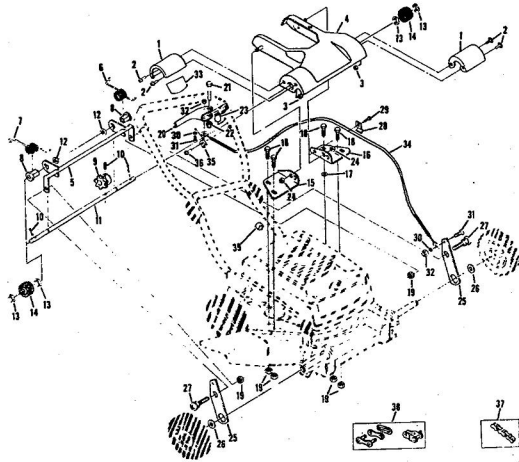

ROPER 20" WHIP STIK™. 164CC 4.0 H.P. POWER PROPELLED LAWN MOWER MODEL NUMBER M6187AR
REPAIR PARTS

ROPER 20" WHIP STIK™. 164CC 4.0 H.P. POWER PROPELLED LAWN MOWER MODEL NUMBER M6187AR

Ref. No.	Part No.	Part Name	Ref. No.	Part No.	Part Name
1	73629	Drive Cover	22	72979	Nut, Shoulder (Special) 1/4-28
2	75136	Screw, Machine #10-24 X 1/2	23	73405	Spacer
3	83491	Nut, Lock #10-24	24	82365	E-Ring 3/8 Shaft
4	73787	Chain Cover Assembly	25	74162	Lower Link
5	73626	Yoke Assembly	26	74232	Washer, Flat Steel .531-1.187 X .148
6	73115	Spring - L.H.	27	73916	Bolt, Shoulder (Special) 1/4-20 X 3/4
7	73122	Spring - R.H.	28	73276	Retainer
8	73087	Bearing	29	55187	Screw, Self-Tapping 5/16-18 X 3/4
9	73696	Sprocket - 8 Tooth	30	74190	Spacer
10	82379	Spring #10 X 1	31	57185	Screw, Machine #10-24 X 5/8
11	73628	Driven Shaft	32	69180	Nut, Lock #10-24
12	73928	Washer, Flat Steel .828-1.25 X .028	33	73442	Decal - Clutch
13	82364	E-Ring 5/8 Shaft	34	74156	Cable
14	67973	Driver	35	74156	Cable Clamp
15	75213	Pivot - R.H.	36	68662	Screw, Self-Tapping #10 X 7/8
16	75214	Pivot - L.H.	37	74287	Chain #45 (44 Pitches)
17	63128	Washer, Flat Steel .265-3/4 X .002	38	65472	Repair Link Kit (Incl. Offset and Connecting Link)
18	54395	Screw, Hex Head 1/4-20 X 5/8	39	58891	Cable Clip
19	74218	Nut, Lock 1/4-20			
20	74161	Lever			
21	72978	Bolt, Shoulder (Special) 1/4-28 X 1 5/8