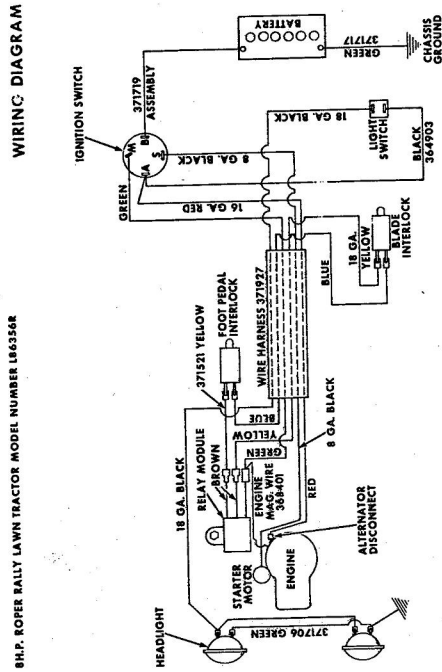

REPAIR PARTS

ROPER 36" LAWN TRACTOR 8.0 H.P. ELECTRIC START MODEL NO. L8217AR