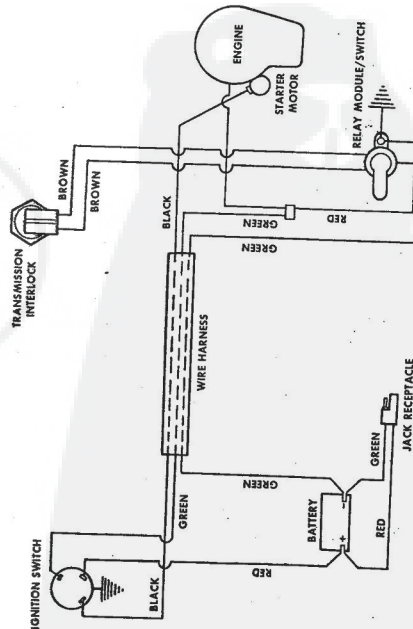

WIRING DIAGRAM

ROPER 32" REAR ENGINE RIDING LAWN MOWER ELECTRIC START 8.0 H.P. MODEL NUMBER K8327AR