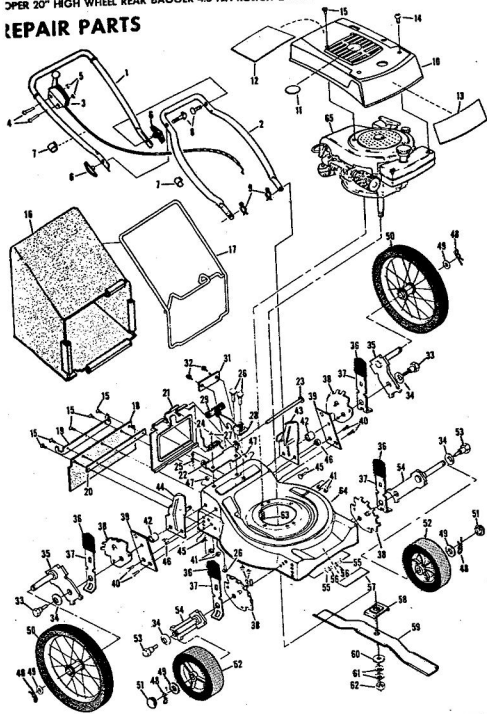

ROPER 20" HIGH WHEEL REAR BAGGER 4.0 H.P. ROTARY LAWN MOWER MODEL NUMBER M6517AR
REPAIR PARTS