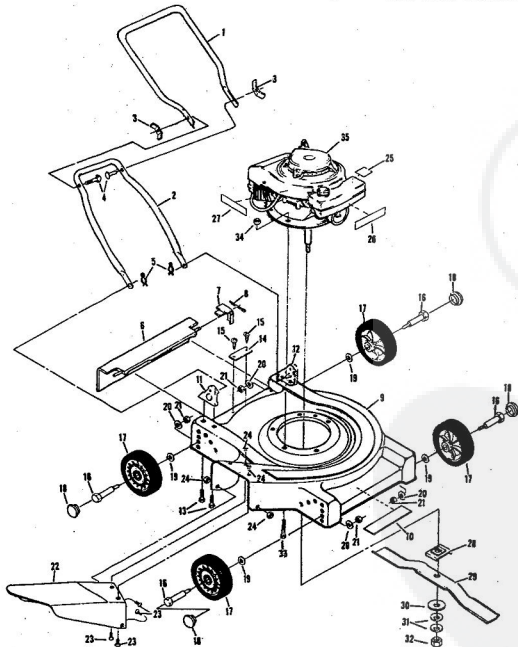

REPAIR PARTS

ROPER 20" 85CC 3.0 H.P. ROTARY LAWN MOWER MODEL NUMBER M117BR

REPAIR PARTS

Ref. No.	Part No.	Part Name	Ref. No.	Part No.	Part Name
1	64932	Handle - Upper	20	54005	Washer, Flat Steel .405-.860 X .095 (R.R.-L.R.-R.F.-L.F.)
2	62362	Handle - Lower	21	74400	Nut, Lock 3/8-16 (R.R.-L.R.-R.F.-L.F.)
3	67504	Wing Nut 5/16-18	22	67731	Discharge Guard
4	58714	Bolt, Handle 5/16-18 X 1 3/4	23	69179	Screw, Machine #10-24 X 1/2
5	51793	Hairpin Cutter	24	69180	Nut, Lock #10-24
6	72502	Rear Skirt	25	73221	Decal - Fuel Mixture (Furnished With Engine)
7	72503	Skirt Keeper	26	69226	Decal-Throttle (Tecumseh Products Co.)
8	63640	Cutter Pin - 3/4	27	69226	Decal-Instruction (Tecumseh Products Co.)
9	79262	Housing W/Silk Screwing W/Decal (incl. Ref. #10)	28	69226	Blade Flange Assembly
10	73221	Decal - Housing	29	69229	Blade
11	62886	Handle Bracket Assembly-Right	30	69385	Washer, Blade
12	62887	Handle Bracket Assembly-Left	31	54867	Washer, Spring (Belleville Type)
13	55187	Screw, Self-Topping 5/16-18 X 3/4	32	51433	Nut, Lock #10-24
14	75222	Number Plate	33	68205	Screw, Machine Hex Head W/Lock Washer 5/16-18 X 7/8
15	54562	Screw, Self-Topping #10-24 X 1/2	34	74399	Engine-Model (AV 5.2 Type 670-83A) (3.0 H.P.) (Tecumseh Products Company)
16	60838	Axle Bolt 3/8-16 (R.R.-L.R.-R.F.-L.F.)	35	75186	Parts List - Owner's Manual
17	75071	Wheel and Tire Assembly-7"			
18	67360	Hub Cap (R.R.-L.R.-R.F.-L.F.)			
19	70080	Washer, Flat Steel .405-.860 X .250 (R.R.-L.R.-R.F.-L.F.)