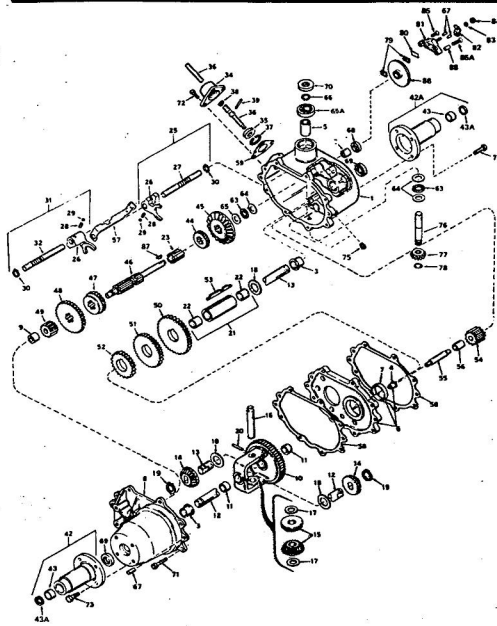

TRANSAXLE NO. 794191 MODEL NUMBER: 143