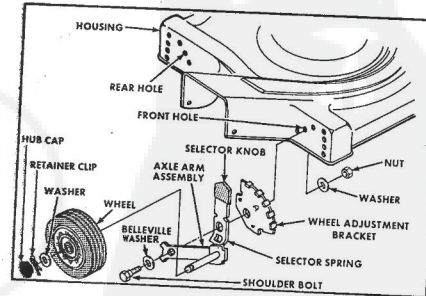

This Kit Consist Of The Following Parts:

QUAN.	PART NO.	PART NAME
4	69474	Axle Arm Assembly
4	70683	Selector Spring
4	70685	Selector Knob
4	69478	Wheel Adjustment Bracket
4	62335	Washer, Belleville
4	64763	Shoulder Bolt
4	62333	Washer, Flat Steel .390-1.437 X .074
4	74400	Locknut 3/8-16
4	52160	Washer, Flat Steel .515-1 X .031
4	55015	Retainer Clip
1	75225	Instruction Sheet