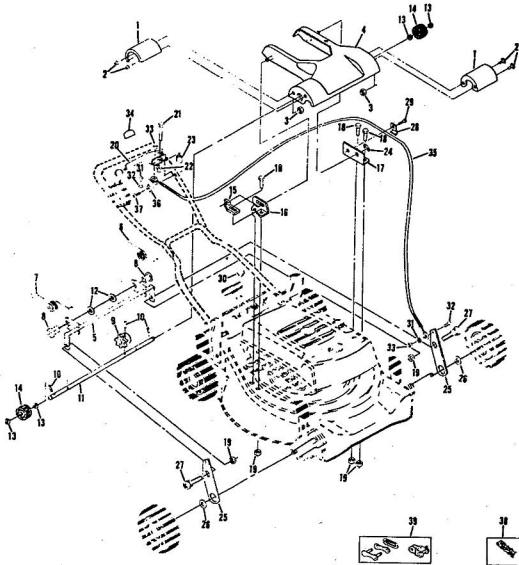

ROPER 20" REAR BAGGER 164CC 4.0HP. POWER PROPELLED LAWN MOWER MODEL NUMBER M6537AR

ROPER 20" REAR BAGGER 164CC 4.0HP. POWER PROPELLED LAWN MOWER MODEL NUMBER M65

Ref. No.	Part No.	Part Name	Ref. No.	Part No.	Part Name
1	73629	Drive Cover	21	72978	Bolt, Shoulder (Special) 1/4-28 X 1 5/8
2	75126	Screw, Machine #10-24 X 1/2	22	72979	Nut, Shoulder (Special) 1/4-28
3	53601	Nut, Lock #10-24	23	73405	Spacer
4	73787	Chain Cover Assembly	24	52365	E-Ring 3/8 Shaft
5	72626	Yoke Assembly	25	74162	Lower Link
6	73115	Spring - L.H.	26	74232	Washer, Flat Steel .531-1.187 X .146
7	73172	Spring - R.H.	27	73916	Bolt, Shoulder (Special) 1/4-20 X 3/4
8	73087	Bearing	28	73276	Retainer
9	73696	Sprocket - 8 Tooth	29	55187	Bolt, Self-Tapping 5/16-18 X 3/4
10	52379	Spring Pin 3/16 X 1	30	58891	Control Cable Clip
11	73628	Drive Shaft	31	74190	Spacer
12	73928	Washer, Flat Steel .828-1.25 X .028	32	57155	Screw, Machine #10-24 X 5/8
13	52264	E-Ring 5/8 Shaft	33	69100	Nut, Lock #10-24
14	67973	Drive Adjusting Bracket	34	73442	Decal - Chain
15	73043	Pivot Adjusting Bracket	35	74159	Cable Clamp
16	74617	Pivot - R.H.	36	73755	Cable Clamp
17	74618	Pivot - L.H.	37	68662	Screw, Self-Tapping #10 X 7/8
18	54395	Screw, Hex Head 1/4-20 X 5/8	38	74787	Repair Link Kit (incl. Offset and Connecting Link)
19	74218	Nut, Lock 1/4-20	39	60472	
20	74161	Lever