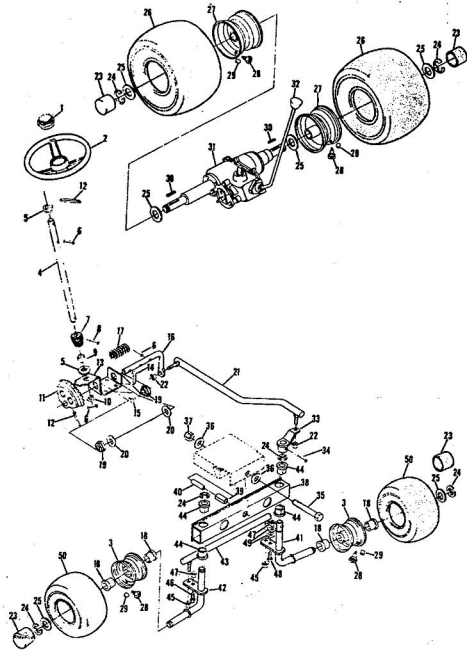

16356R

8 HP. ROPER RALLY LAWN TRACTOR MODEL NUMBER 16356R