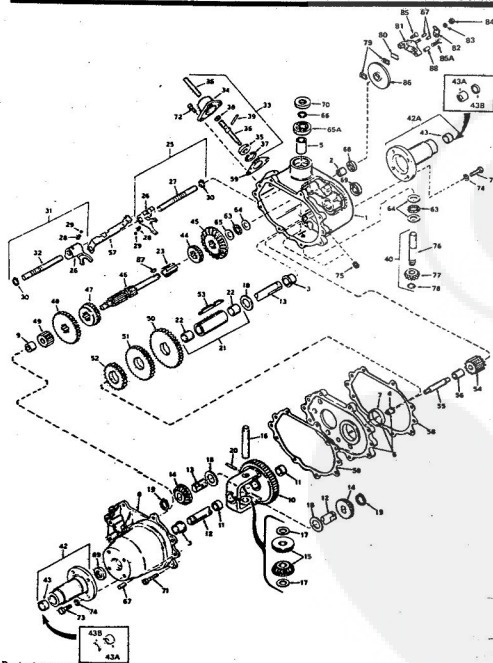

8H.P. ROPER RALLY LAWN TRACTOR MODEL NUMBER 186356R

TRANSAXLE NO. 794126

MODEL NUMBER: 143.649