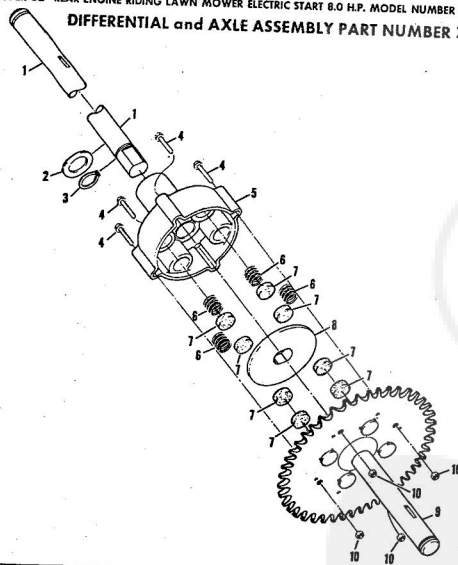

Ref. No.	Part No.	Part Name	Ref. No.	Part No.	Part Name
1	79099	Slip Axle	5	79022	Housing W/Bearings
2	78982	Washer, Thrust .751-1.250 X .0478	6	78799	Spring
3	58586	Retaining Ring	7	78976	Friction Block
4	79017	Screw, Machine Sealed Washer Head 5/16-24 - 2	8	78976	Drive Disc
			9	79100	Fixed Axle Assembly
			10	79018	Nut, Lock 5/16-24