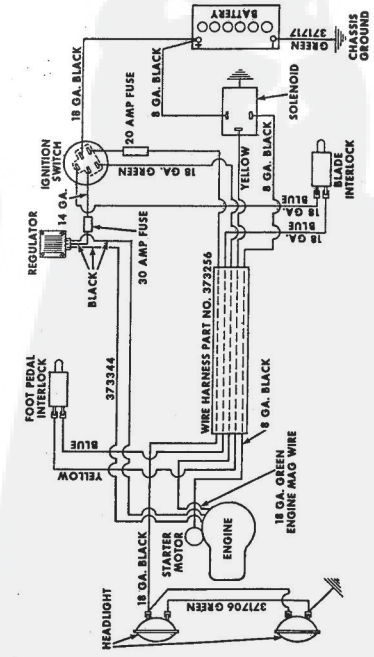

ROPER 36" LAWN TRACTOR 8.0 H.P. ELECTRIC START MODEL NO. L8217AR

ROPER 36" LAWN TRACTOR 8.0 H.P. ELECTRIC START MODEL NO. L8217AR

WIRING DIAGRAM

10H.P. ROPER BALLY LAWN TRACTOR MODEL NUMBER L06356R1