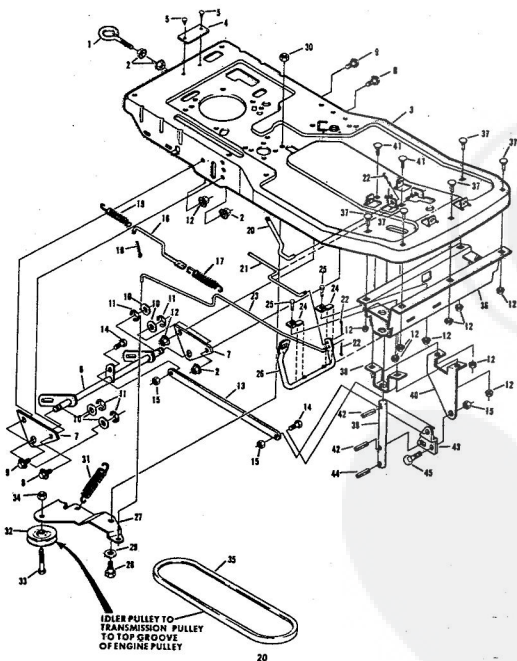

ROPER 32" REAR ENGINE RIDING LAWN MOWER ELECTRIC START 8.0 H.P. MODEL NUMBER K83