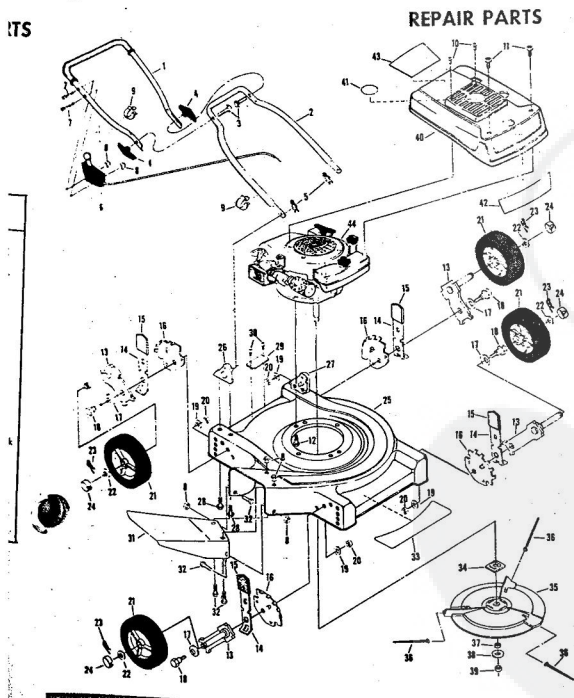

ROPER 20" 3.5HP. 148CC ROTARY LAWN MOWER MODEL NUMBER M417AR

ROPER 20" WHIP STIK™ 3.5 H.P. LAWN MOWER MODEL NUMBER M4167AR