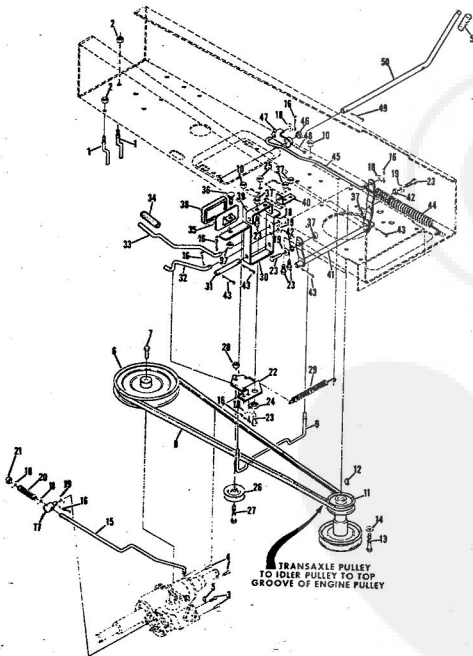

8H.P. ROPER RALLY LAWN TRACTOR MODEL NUMBER L86356R

8H.P. ROPER RALLY LAWN TRACTOR MODEL NUMBER L86356R