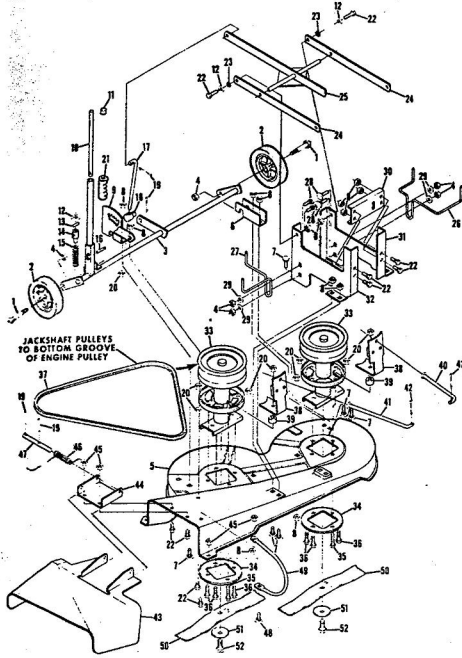

ROPER RALLY 36" LAWN TRACTOR MODEL NUMBER L86156R1

ROPER RALLY 36" LAWN TRACTOR MODEL NUMBER L86156R1