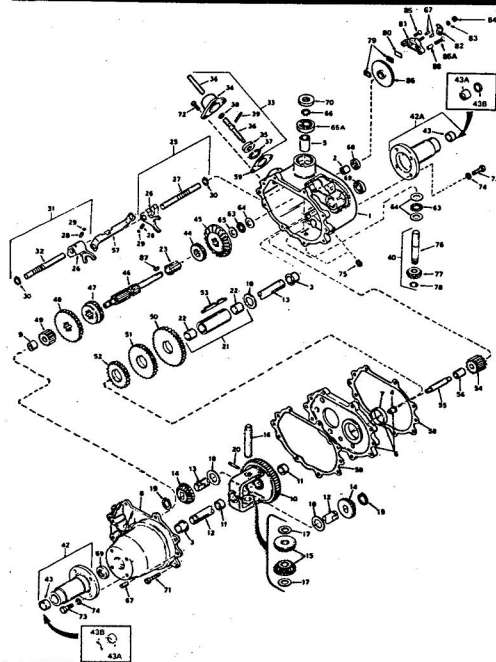

TRANSAXLE NO. 794126

MODEL NUMBER: 143.649