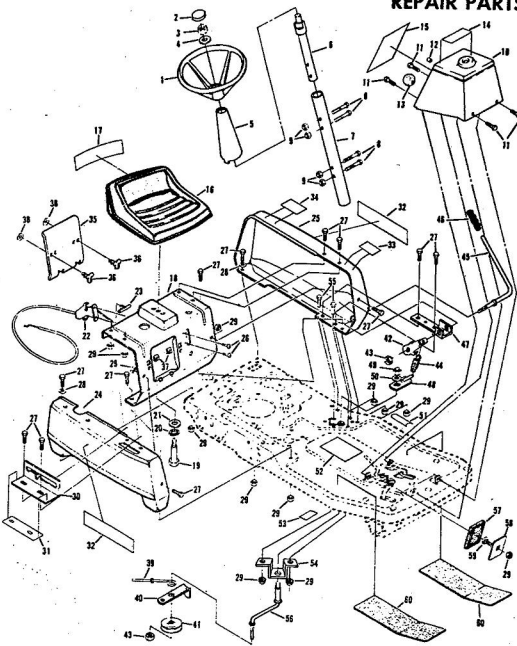

ROPER 32" REAR ENGINE RIDING LAWN MOWER ELECTRIC START 8.0 H.P. MODEL NUMBER K8327AR

ROPER 32" REAR ENGINE RIDING LAWN MOWER ELECTRIC START 8.0 H.P. MODEL NUMBER K8327AR

REPAIR PARTS

ROPER 32" REAR ENGINE RIDING LAWN MOWER ELECTRIC START 8.0 H.P. MODEL NUMBER K