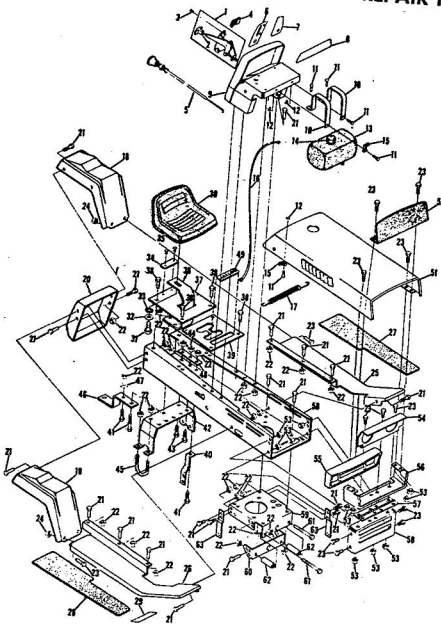

10HP. ROPER RALLY LAWN TRACTOR MODEL NUMBER L06356R1

NUMBER L06356R1

REPAIR PARTS

10HP. ROPER RALLY LAWN TRACTOR MODEL NUMBER L06356R1