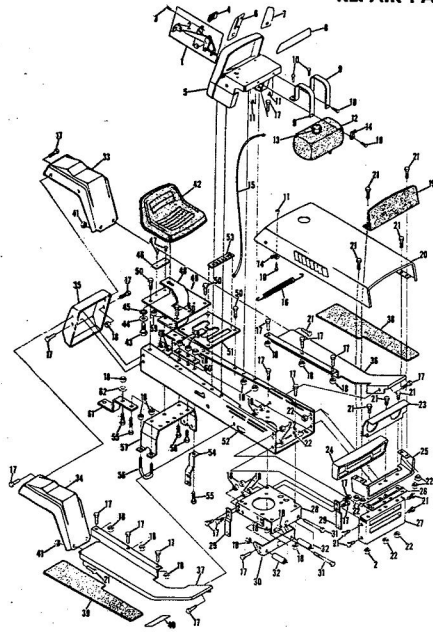

REPAIR PARTS

8H.P. ROPER RALLY LAWN TRACTOR MODEL NUMBER L86356R