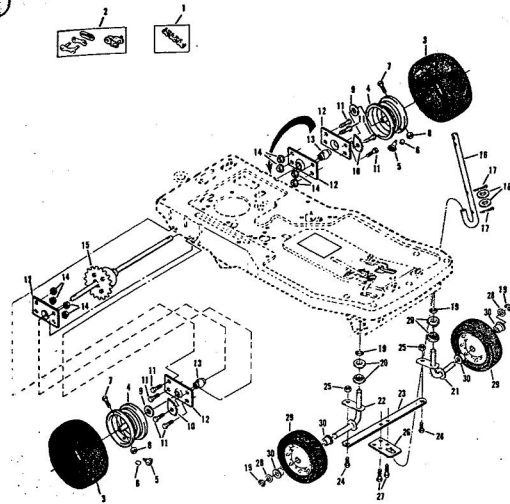

327 AR

ROPER 32" REAR ENGINE RIDING LAWN MOWER ELECTRIC START 8.0 H.P. MODEL NUMBER K8327 AR

ROPER 32" REAR ENGINE RIDING LAWN MOWER ELECTRIC START 8.0 H.P. MODEL NUMBER K

ROPER 32" REAR ENGINE RIDING LAWN MOWER ELECTRIC START 8.0 H.P. MODEL NUMBER K8327 AR