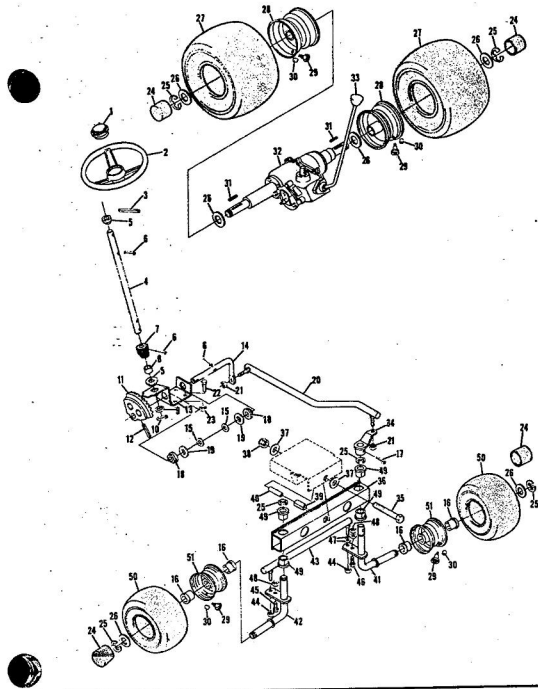

10H.P. ROPER RALLY LAWN TRACTOR MODEL NUMBER L06356R1

10H.P. ROPER RALLY LAWN TRACTOR MODEL NUMBER L06356R1