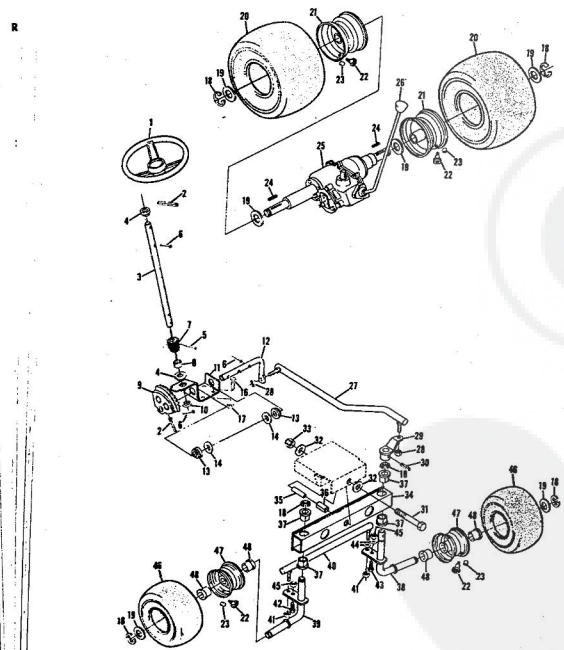

ROPER RALLY 36" LAWN TRACTOR MODEL NUMBER L86156R1

ROPER RALLY 36" LAWN TRACTOR MODEL NUMBER L86156R1