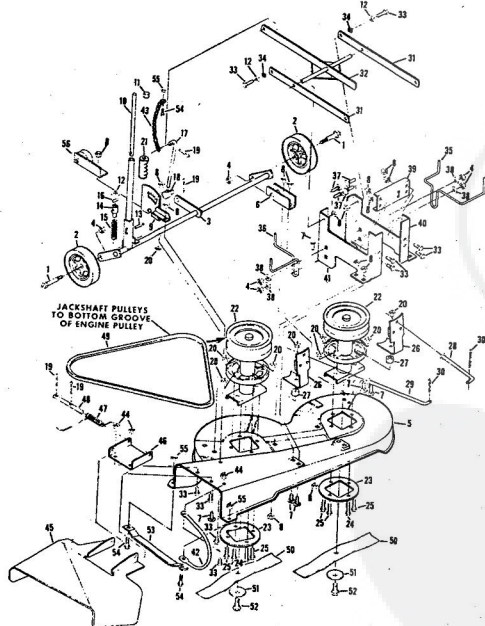

INSERT REPLACEMENT SHEETS TO OWNERS MANUAL
8 HP ROPER RALLY TRACTOR MODEL NUMBER 16356R
(SHEETS 24 and 25)

(FOR REPAIR PARTS ORDER FROM THIS REPLACEMENT SHEET)