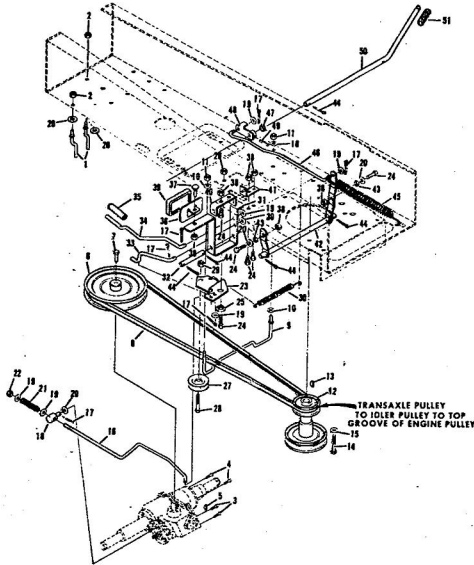

ROPER 36" LAWN TRACTOR 8.0 H.P. ELECTRIC START MODEL NO. L8217AR