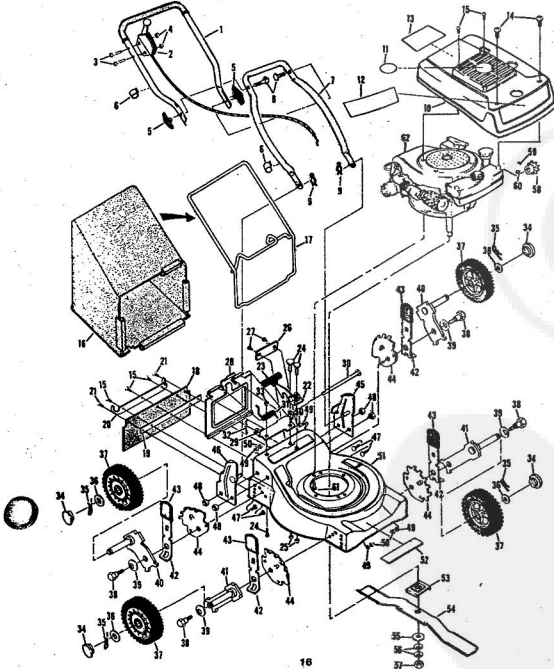

ROPER 20" REAR BAGGER 164CC 4.0H.P. POWER PROPELLED LAWN MOWER MODEL NUMBER M6537AR
REPAIR PARTS

ROPER 20" REAR BAGGER 164CC 4.0HP. POWER PROPELLED LAWN MOWER MODEL NUMBER