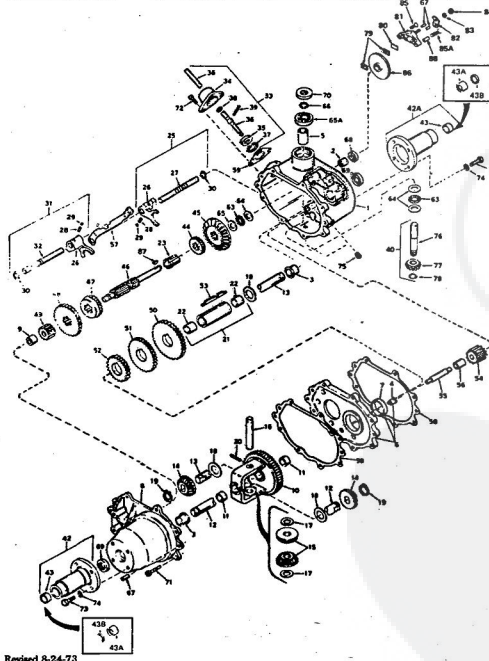

10H.P. ROPER RALLY LAWN TRACTOR MODEL NUMBER L06356R1

TRANSAXLE NO. 794126 MODEL NUMBER: 143.649