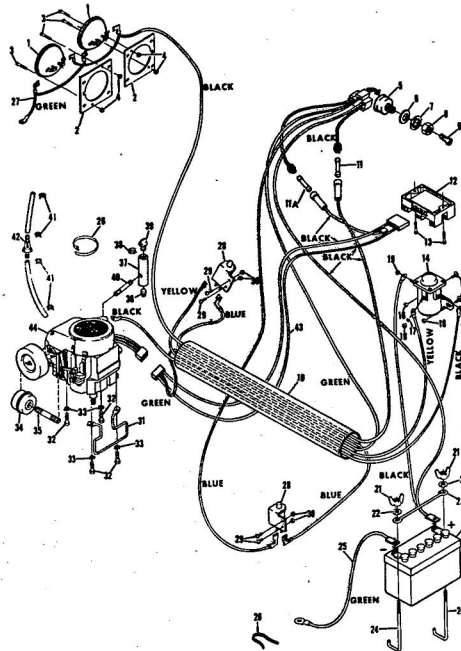

10H.P. ROPER RALLY LAWN TRACTOR MODEL NUMBER L06356R1