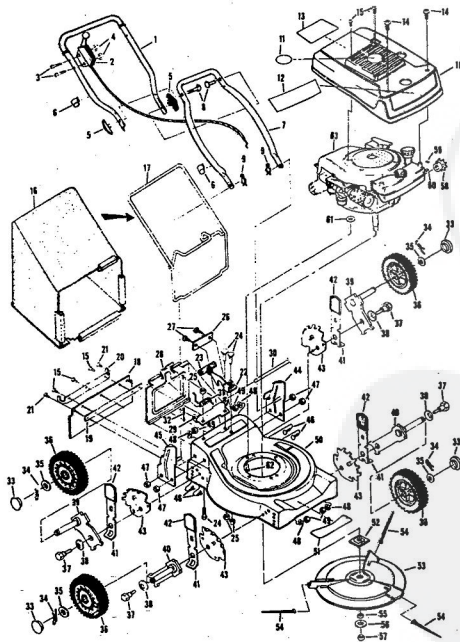

ROPER 20" WHIP STIK™. 4.0 H.P. 164CC REAR BAGGER POWER PROPELLED LAWN MOWER
MODEL NUMBER M6577BR
REPAIR PARTS

ROPER 20" WHIP STIK™. 4.0 H.P. 164CC REAR BAGGER POWER PROPELLED LAWN MOWER
MODEL NUMBER M6577BR