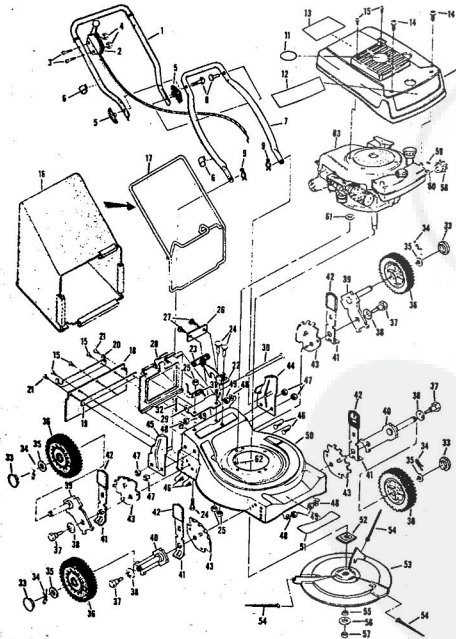

REPAIR PARTS

ROPER 20" WHIP STIK™ 4.0 H.P. 164CC REAR BAGGER POWER PROPELLED LAWN MOWER MODEL NUMBER M6577