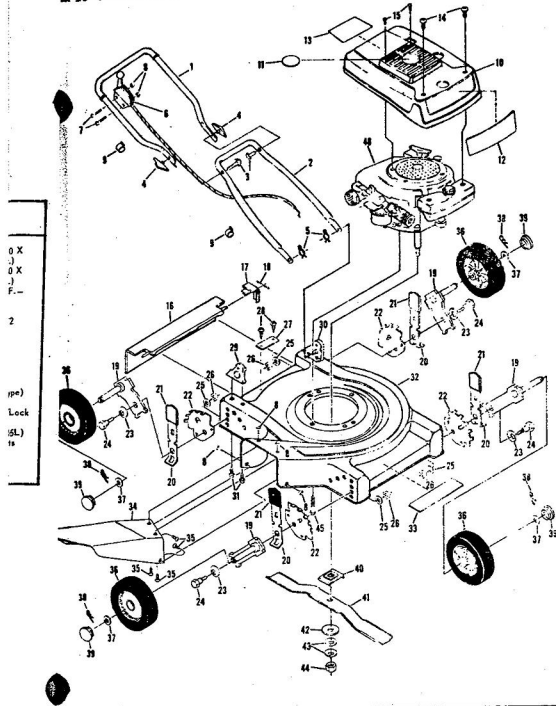

ROPER 20" 3.5HP. 148CC ROTARY LAWN MOWER MODEL NUMBER M417AR