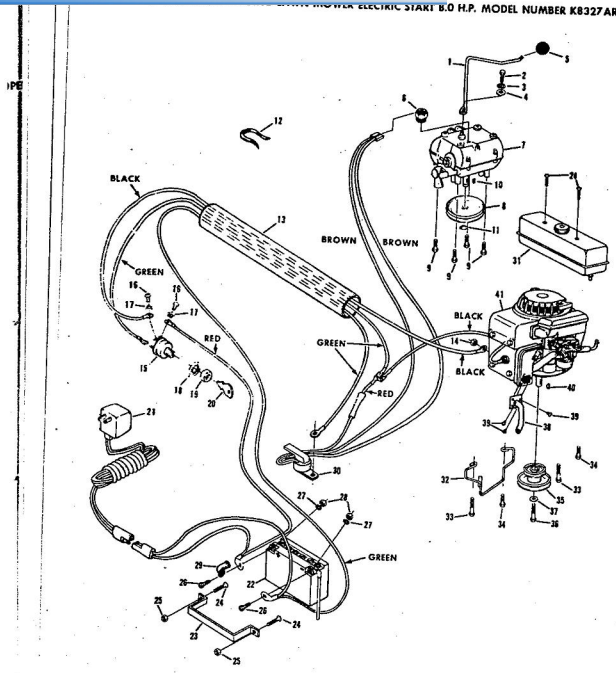

ROPER 32" REAR ENGINE RIDING LAWN MOWER ELECTRIC START 8.0 H.P. MODEL NUMBER K8327AR
DIFFERENTIAL and AXLE ASSEMBLY PART NUMBER 73523

ROPER 32" REAR ENGINE RIDING LAWN MOWER ELECTRIC START 8.0 H.P. MODEL NUMBER