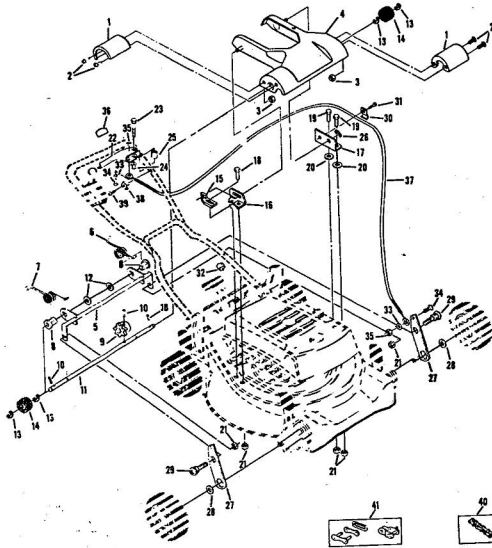

ROPER 20" WHIP STIK™. 4.0 H.P. 164CC REAR BAGGER POWER PROPELLED LAWN MOWER
MODEL NUMBER M6577AR
REPAIR PARTS

ROPER 20" WHIP STIK™. 4.0 H.P. 164CC REAR BAGGER POWER PROPELLED LAWN MOWER
MODEL NUMBER M6577AR

Ref. No.	Part No.	Part Name	Ref. No.	Part No.	Part Name
1	73629	Drive Cover	23	72978	Bolt, Shoulder (Special) 1/4-28 X 1 5/8
2	73126	Screw, Machine #10-24 X 1/2	24	72979	Nut, Shoulder (Special) 1/4-28
3	53491	Nut, Lock #10-24	25	73405	Spacer
4	73787	Chain Cover Assembly	26	52565	E-Ring 3/8 Shaft
5	73626	Yoke Assembly	27	74162	Lower Link
6	73115	Spring - L.H.	28	74232	Washer, Flat Steel .531-1.187 X .148
7	73172	Spring - R.H.	29	73916	Bolt, Shoulder (Special) 1/4-20
8	73507	Bearing	30	73216	Retainer
9	73696	Sprocket	31	55187	Screw, Self-Tapping 5/16-18 X 3/4
10	52379	Spring Pin 3/16 X 1	32	58991	Control Cable Clip
11	73628	Driver Shaft	33	74190	Spacer
12	73928	Washer, Flat Steel .828-1.25 X .028	34	57155	Screw, Machine #10-24 X 5/8
13	52364	E-Ring 5/8 Shaft	35	69180	Nut, Lock #10-24
14	69773	Driver	36	73442	Decal - Clutch
15	75043	Pivot Adjusting Bracket	37	74159	Cable
16	74617	Pivot - R.H.	38	73755	Cable Clamp
17	74618	Pivot - L.H.	39	68662	Screw, Self-Tapping #10 X 7/8
18	54955	Screw, Hex Head 1/4-20 X 5/8	40	74977	Chain #65 (44 Pitches)
19	73243	Screw, Hex Head 1/4-20 X 7/8	41	60472	Repair Link Kit (incl. Offset and Connecting Link)
20	70080	Washer, Flat Steel .405-.860 X 1/4			
21	74218	Nut, Lock 1/4-20			
22	74161	Lever