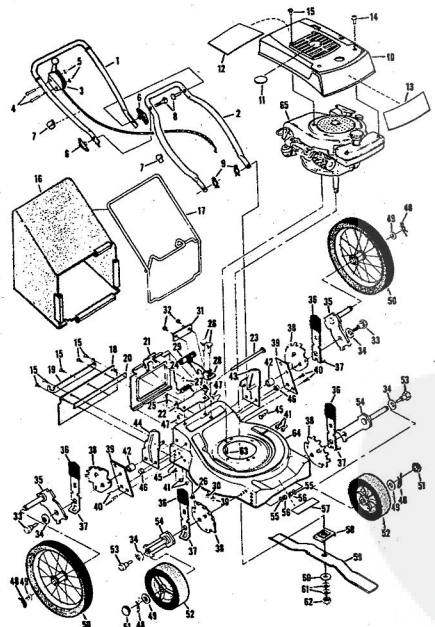

ROPER 20" HIGH WHEEL REAR BAGGER 4.0 H.P. ROTARY LAWN MOWER MODEL NUMBER M6517AR

ROPER 20" HIGH WHEEL REAR BAGGER 4.0 H.P. ROTARY LAWN MOWER MODEL NUMBER M6517BR