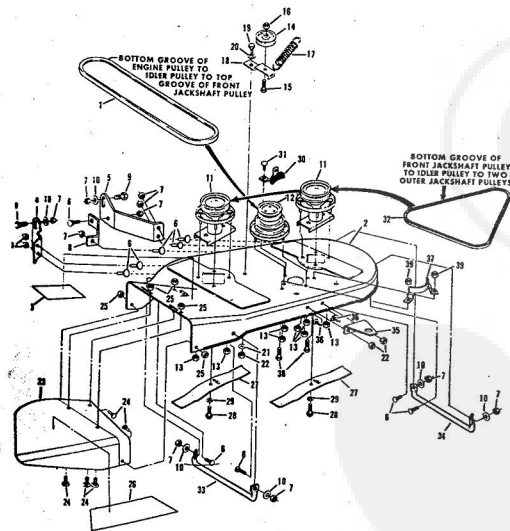

ROPER 32" REAR ENGINE RIDING LAWN MOWER ELECTRIC START 8.0 H.P. MODEL NUMBER K8