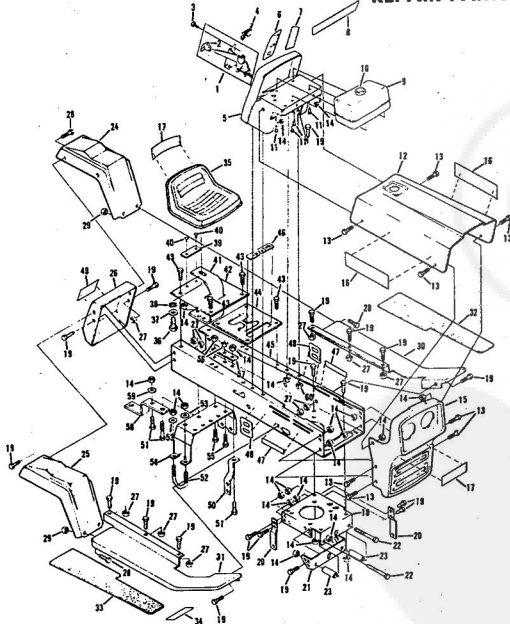

ROPER 36" LAWN TRACTOR 8.0 H.P. ELECTRIC START MODEL NO. L8217AR

ROPER 36" LAWN TRACTOR 8.0 H.P. ELECTRIC START MODEL NO. L8217AR

REPAIR PARTS

ROPER 36" LAWN TRACTOR 8.0 H.P. ELECTRIC START MODEL NO. L8217AR