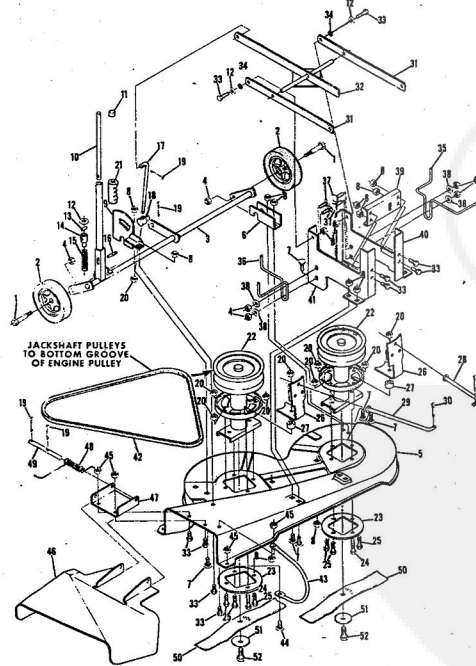

10H.P. ROPER RALLY LAWN TRACTOR MODEL NUMBER L06356R1

10H.P. ROPER RALLY LAWN TRACTOR MODEL NUMBER L06356R1