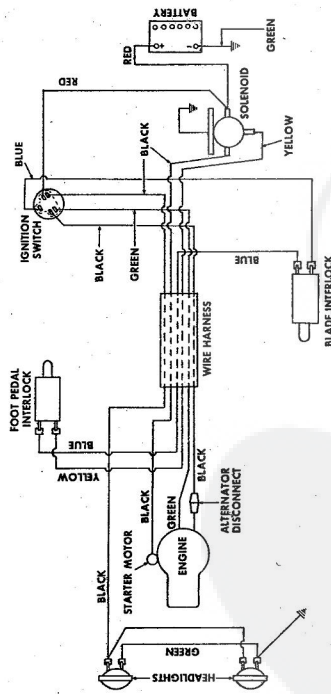

WIRING DIAGRAM

ROPER 36" LAWN TRACTOR 8.0 H.P. ELECTRIC START MODEL NO. LB217AR