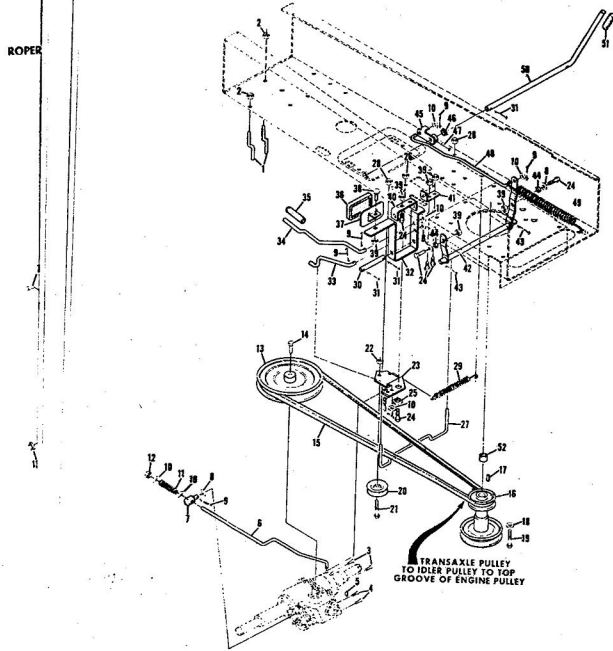

ROPER RALLY 36" LAWN TRACTOR MODEL NUMBER L86156R1

ROPER RALLY 36" LAWN TRACTOR MODEL NUMBER L86156R1

ROPER RALLY 36" LAWN TRACTOR MODEL NUMBER L86156R1