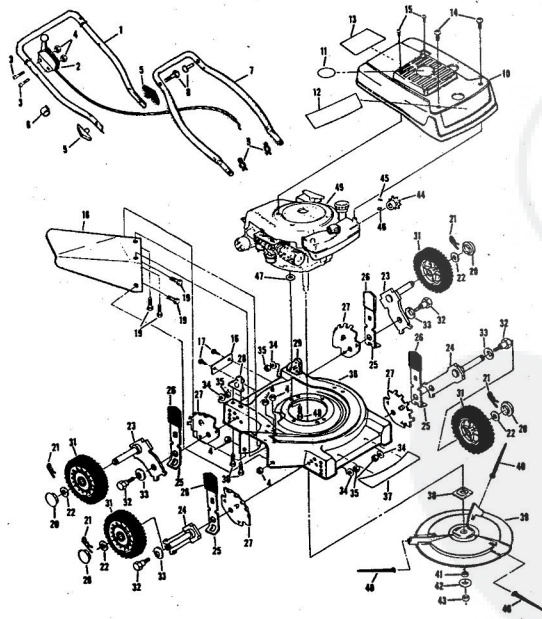

ROPER 20" WHIP STIK™. 164CC 4.0 H.P. POWER-PROPELLED LAWN MOWER MODEL NUMBER M6187BR
REPAIR PARTS

ROPER 20" WHIP STIK™. 164CC 4.0 H.P. POWER-PROPELLED LAWN MOWER MODEL NUMBER M6187BR