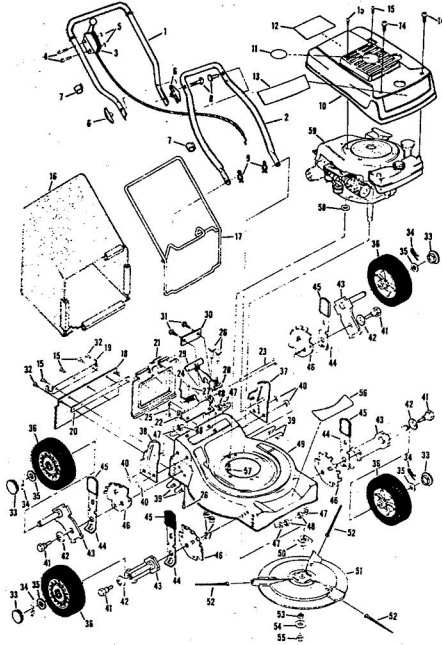

ROPER 20" WHIP STIK™ REAR BAGGER 4.0 H.P. ROTARY LAWN MOWER MODEL NUMBER M6597BR
REPAIR PARTS