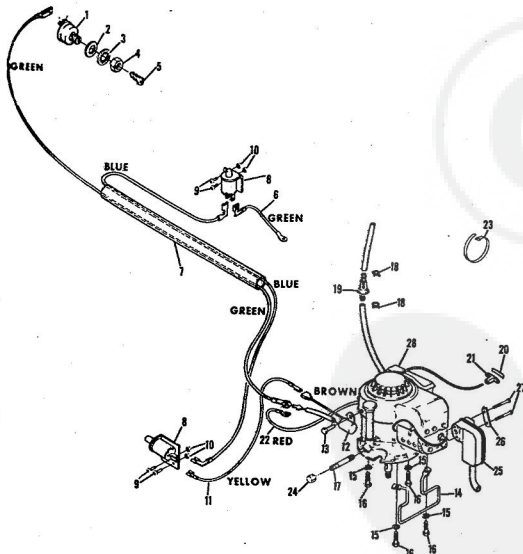

ROPER RALLY 36" LAWN TRACTOR MODEL NUMBER L86156R1