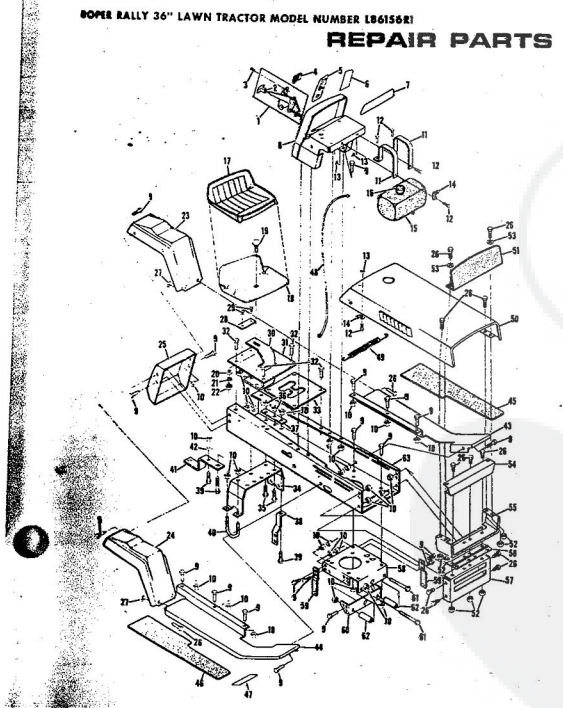

Ref. No.	Part No.	Part Name	Ref. No.	Part No.	Part Name
1	371676	Remote Control Assembly (Incl. Ref. #2)	32	371263	Screw, Hex Head Thread Cutting 5/16-18 x 1/2
2	341159	Knob - Remote Control	33	375333	Chassis Cover
3	341945	Screw, Machine Phil. #10-24 x 1/2	34	371197	Transaxle Support
4	382891	Nut, Speed #10-24	35	364605	Ball, Hex Head 3/8-16 x 1
5	371098	Decal - Dash - R.H.	36	365543	Nut, Lock 3/8-16
6	371928	Decal - Dash - L.H.	37	371507	Support
7	371700	Decal - Dash - Instructions	38	371198	Axle Strip
8	371688	Dash Assembly	39	353068	Ball, Hex Head 5/16-18 x 1
9	351650	Ball, Hex Head 5/16-18 x 3/4	40	371605	Clamp
10	368478	Nut, Lock 5/16-18	41	371205	Tow Hitch
11	371755	Clamp - Fuel Tank	42	362735	Washer, Flat Steel .375-1.250 x .201
12	357988	Ball, Hex Head 1/4-20 x 3/4	43	371212	Foot Rest - L.H.
13	352601	Nut, Lock 1/4-20	44	371213	Foot Rest - R.H.
14	372012	Clevis Lanyard	45	373302	Foot Rest Pad - L.H.
15	371254	Tank, Fuel	46	373303	Foot Rest Pad - R.H.
16	371256	Fuel Cap	47	368506	Decal - Clutch and Brake
17	368581	Seat Pad	48	372011	Hood Cable
18	368580	Seat Pan	49	372004	Spring
19	355228	Ball, Carriage 1/2-13 x 1	50	371941	Hood Assembly
20	352084	Washer, Flat Steel .331-1.187 x .127	51	371913	Hood Insert
21	318810	Washer, Lock 1/2	52	354922	Nut, Keps 5/16-18
22	352900	Nut, Hex 1/2-13	53	356806	Washer, Flat Steel .328-.750 x .063
23	371214	Fender - L.H.	54	372998	Insert Panel - Frame
24	371215	Fender - R.H.	55	371911	Panel Frame
25	372216	Rear Cover Assembly	56	372191	Hinge
26	354262	Screw, Machine w/Lock Washer 5/16-18 x 5/8	57	372630	Grill Frame - Lower
27	365221	Nut, Keps 5/16-18	58	371177	Engine Base
28	373330	Number Plate	59	371190	Brake Rod Bracket
29	354262	Screw, Self-Tapping #10-24 x 3/8	60	381178	Rocker Bar Support
30	371196	Seat Spring	61	353964	Ball, Hex Head 5/16-18 x 2 3/4
31	371261	Cover Plate	62	371431	Spacer
			63	372343	Chassis