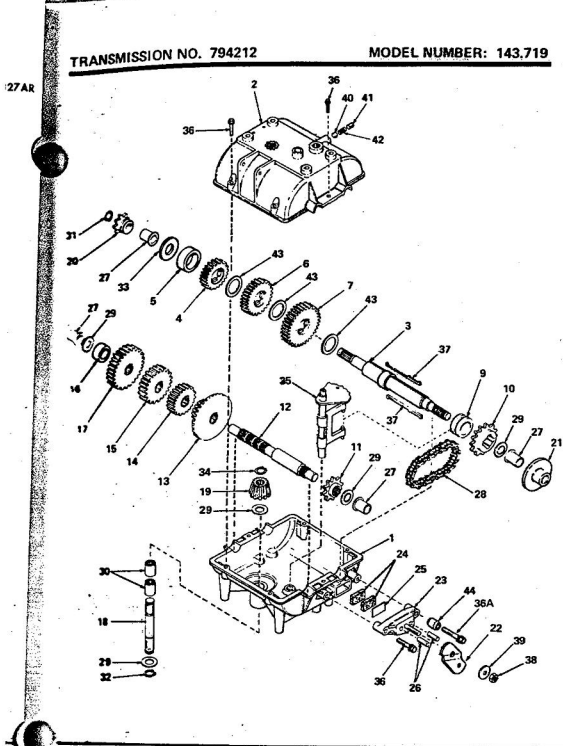

Ref. No.	Part No.	Part Name	Ref. No.	Part No.	Part Name
	794212	Complete Transmission	25	790007	Plate, Brake pad
1	770061	Case, Transmission	26	786026	Pin, Dowel
2	772070	Cover, Transmission	27	780106	Bushing, Flanged
3	776162	Shaft, Output and Brake	28	786062	Chain, Roller (No. 41 chain, 22 links)
4	778121	Gear, Spur (20 teeth)	29	780072	Race, Thrust
5	780072	Spacer	30	780106	Bearing, Needle
6	778123	Gear, Spur (25 teeth)	31	792072	Ring, Retaining
7	778124	Gear, Spur (30 teeth)	32	792035	Ring, Retaining
8	784266	Collar, Shift	33	780109	Washer
9	786060	Sprocket (14 teeth)	34	788040	Ring, Retaining
10	786061	Sprocket (10 teeth)	35	784270	Rod & Fork Assy., Shift
11	786061	Sprocket (10 teeth)	36	792073	Screw, Hex hd. tapstite, 1/4-20 x 1-1/4
12	778134	Shaft, Counter	36A	792085	Screw, Hex hd. tapstite, 1/4-20 x 2-1/4
13	778109	Gear, Bevel (42 tooth and 15 tooth spur gear)	37	792089A	Key
14	778126	Gear, Spur (20 teeth)	38	792076	Nut, 5/16-24 lock
15	778127	Gear, Spur (25 teeth)	39	792076	Washer, Flat, 5/16
16	786071	Spacer	40	792077	Ball, Steel, 5/16"
17	778139	Gear, Spur (30 teeth)	41	792078	Screw, Set, 3/8-16 x 3/8
18	776135	Shaft, input	42	792079	Spring
19	778113	Bevel pinion, input	43	780108	Washer, Thrust
20	786047	Sprocket (8 teeth)	44	786067	Spacer
21	790003	Diak, Brake			
22	790004	Lever, Brake			
23	790005	Holder, Brake pad			
24	790006	Pad, Brake