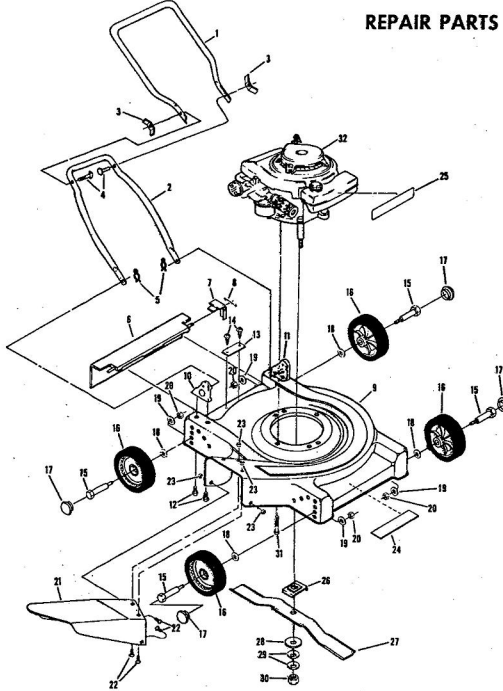

ROPER 20" 127 CC 3.0 H.P. ROTARY LAWN MOWER MODEL NUMBER M117AR

REPAIR PARTS

ROPER 20" 127 CC 3.0 H.P. ROTARY LAWN MOWER MODEL NUMBER M117AR

ROPER 20" 85CC 3.0 H.P. ROTARY LAWN MOWER MODEL NUMBER M117BR