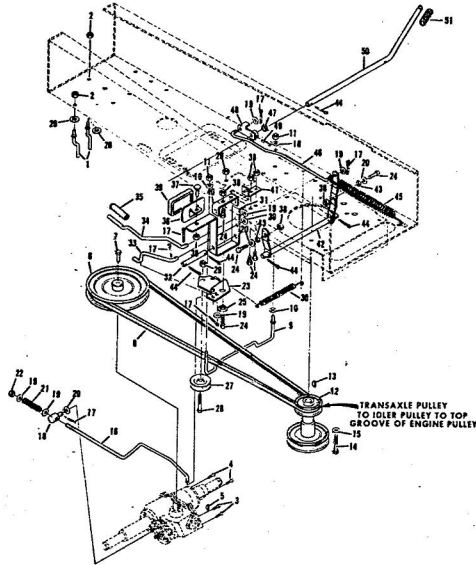

ROPER 36" LAWN TRACTOR 8.0 H.P. ELECTRIC START MODEL NO. L8217AR