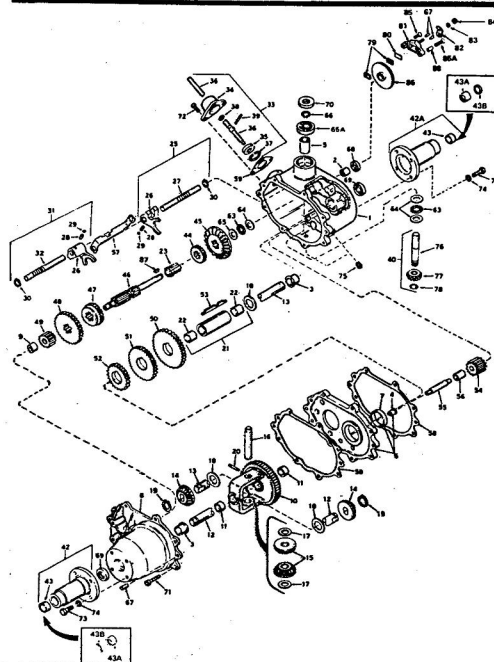

TRANSAXLE NO. 794126

MODEL NUMBER: 143.649