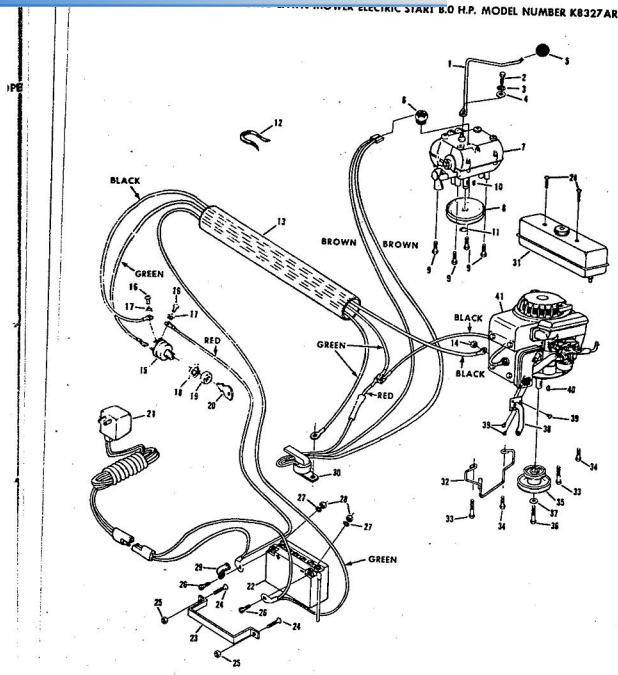

ROPER 32" REAR ENGINE RIDING LAWN MOWER ELECTRIC START 8.0 H.P. MODEL NUMBER K8327AR
DIFFERENTIAL and AXLE ASSEMBLY PART NUMBER 73523

ROPER 32" REAR ENGINE RIDING LAWN MOWER ELECTRIC START 8.0 H.P. MODEL NUMBER