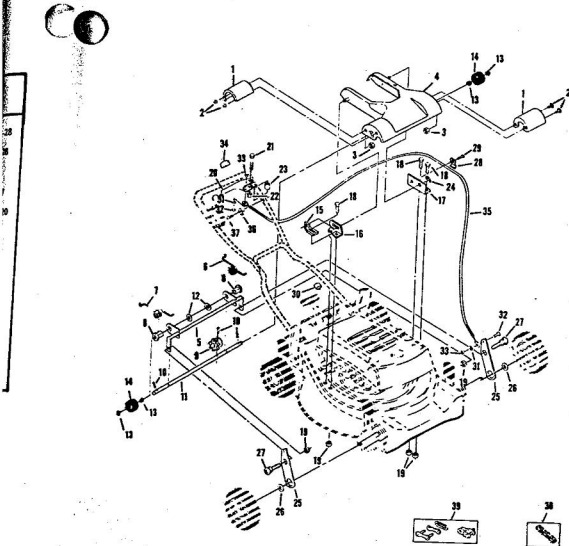

M6537AR

ROPER 20" REAR BAGGER 164CC 4.0 H.P. POWER-PROPELLED LAWN MOWER MODEL NUMBER M6537BR

ROPER 20" REAR BAGGER 164CC 4.0HP. POWER PROPELLED LAWN MOWER MODEL NU

Ref. No.	Part No.	Part Name	Ref. No.	Part No.	Part Name
1	73629	Drive Cover	21	72978	Bolt, Shoulder (Special) 1 X 1 5/8
2	75136	Screw, Machine #10-24 X 1/2	22	72979	Nut, Shoulder (Special) 1, 1/2
3	53671	Nut, Lock #10-24	23	73405	Sprocket
4	73787	Chain Cover Assembly	24	52365	E-Ring 3/8 Shaft
5	74636	Yoke Assembly	25	74162	Lower Link
6	73115	Spring - L.H.	26	74232	Washer, Flat Steel .531-1 X 1/8
7	73172	Spring - R.H.	27	73916	Bolt, Shoulder (Special) 1 X 1/8
8	70987	Bearing	28	73276	Retainer
9	73696	Sprocket - 8 Tooth	29	55187	Screw, Self-Tapping 5/16 X 3/4
10	52329	Spring Pin 3/16 X 1	30	58891	Control Cable Clip
11	74628	Driven Shaft	31	74190	Spacer
12	73928	Washer, Flat Steel .828-1.25 X .028	32	57155	Screw, Machine #10-24 X 1/2
13	52364	E-Ring 5/8 Shaft	33	69180	Decal - Clutch
14	67973	Driver	34	73442	Cable
15	75043	Pivot Adjusting Bracket	35	74139	Cable Clamp
16	74617	Pivot - R.H.	36	73755	Screw, Self-Tapping #10-24 X 3/4
17	74638	Pivot - L.H.	37	75408	Chain, #65, (44 Pitches)
18	54395	Screw, Hex Head 1/4-20 X 5/8	38	74787	Repair Link Kit (Incl. Olds Connecting Link)
19	74218	Nut, Lock 1/4-20	39	60472	
20	74161	Lever			

37BR

ROPER 20" WHIP STIK™ 4.0 H.P. 164CC REAR BAGGER POWER PROPELLED LAWN MOWER MODEL NUMBER M6577AR