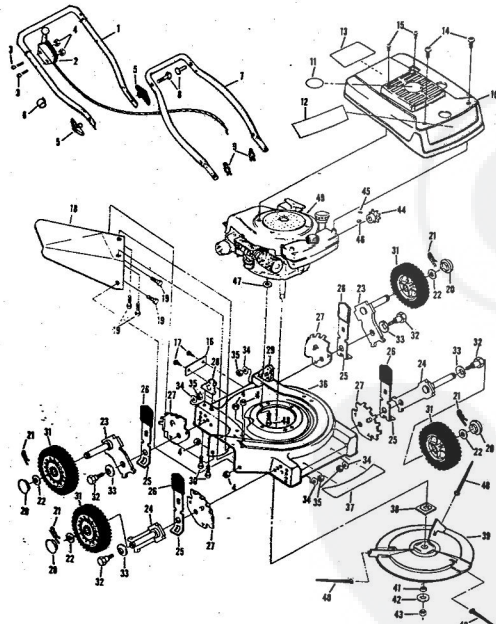

ROPER 20" WHIP STIK™ REAR BAGGER 4.0 H.P. ROTARY LAWN MOWER MODEL

ROPER 20" WHIP STIK™ 164CC 4.0 H.P. POWER PROPELLED LAWN MOWER MODEL NUMBER M6187AR
REPAIR PARTS