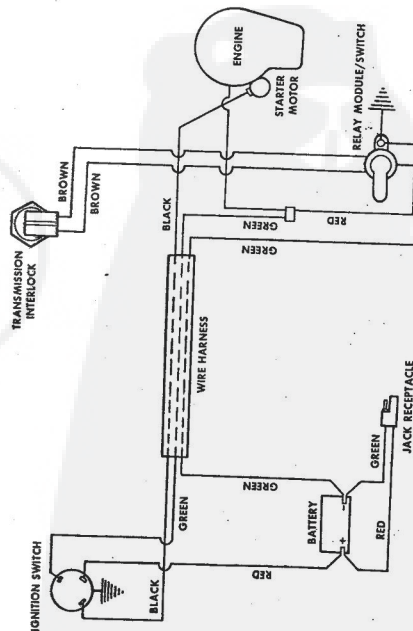

WIRING DIAGRAM

ROPER 32" REAR ENGINE RIDING LAWN MOWER ELECTRIC START 8.0 H.P. MODEL NUMBER K8327AR