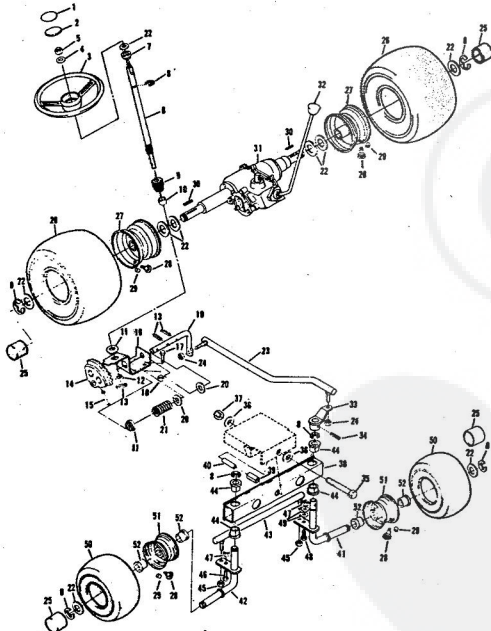

ROPER 36" LAWN TRACTOR 8.0 H.P. ELECTRIC START MODEL NO. L8217AR

ROPER 36" LAWN TRACTOR 8.0 H.P. ELECTRIC START MODEL NO. L8217AR