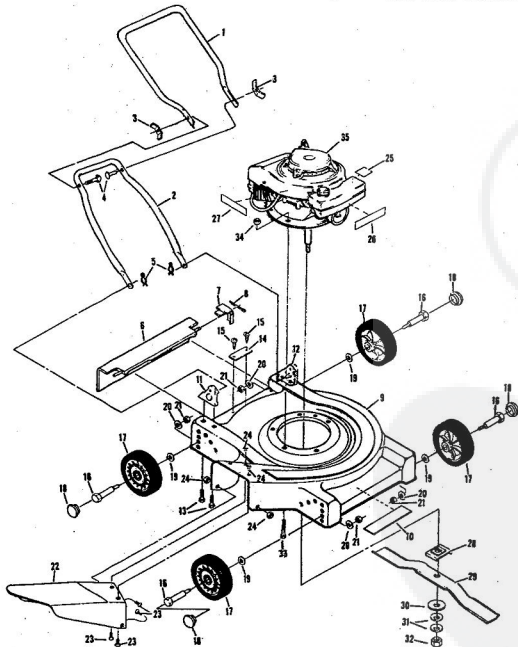

REPAIR PARTS

ROPER 20" 85CC 3.0 H.P. ROTARY LAWN MOWER MODEL NUMBER M117BR

REPAIR PARTS

Ref. No.	Part No.	Part Name	Ref. No.	Part No.	Part Name
1	64932	Handle - Upper	20	54005	Washer, Flat Steel .405-.860 X .095 (R.R.-L.R.-R.F.-L.F.)
2	62362	Handle - Lower	21	74400	Nut, Lock 3/8-16 (R.R.-L.R.-R.F.-L.F.)
3	67504	Wing Nut 5/16-18	22	67731	Discharge Guard
4	58714	Bolt, Handle 5/16-18 X 1 3/4	23	69179	Screw, Machine #10-24 X 1/2
5	51793	Hairpin Cutter	24	69180	Nut, Lock #10-24
6	72502	Rear Skirt	25	73221	Decal - Fuel Mixture (Furnished With Engine)
7	72503	Skirt Keeper	26	69226	Blade Flange Assembly
8	63640	Cutter Pin - 3/4	27	69229	Blade
9	79262	Housing W/Silk Screwing W/Decal (incl. Ref. #10)	28	69385	Washer, Blade
10	73221	Decal - Housing	29	54867	Washer, Spring (Belleville Type)
11	62886	Handle Bracket Assembly-Right	30	51433	Nut, Lock #10-24
12	62887	Handle Bracket Assembly-Left	31	51433	Nut, Lock #10-24
13	55187	Screw, Self-Topping 5/16-18 X 3/4	32	68205	Screw, Machine Hex Head W/Lock Washer 5/16-18 X 7/8
14	75222	Number Plate	34	74399	Engine-Model (AV 5.2 Type 670-83A) (3.0 H.P.) (Tecumseh Products Company)
15	54562	Screw, Self-Topping #10-24 X 1/2	35	75186	Parts List - Owner's Manual
16	60838	Axle Bolt 3/8-16 (R.R.-L.R.-R.F.-L.F.)			
17	75071	Wheel and Tire Assembly-7"			
18	67360	Hub Cap (R.R.-L.R.-R.F.-L.F.)			
19	70080	Washer, Flat Steel .405-.860 X .250 (R.R.-L.R.-R.F.-L.F.)