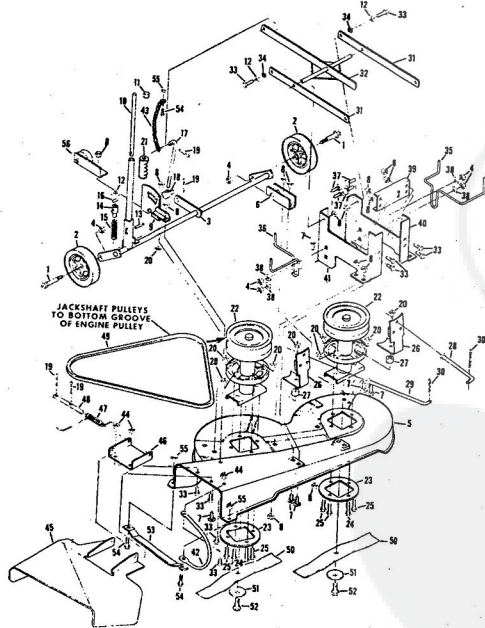

INSERT REPLACEMENT SHEETS TO OWNERS MANUAL 8 HP ROPER RALLY TRACTOR MODEL NUMBER 16356R (SHEETS 24 and 25)

(FOR REPAIR PARTS ORDER FROM THIS REPLACEMENT SHEET)

INSERT REPLACEMENT SHEETS TO OWNERS MANUAL 8 HP ROPER RALLY TRACTOR MODEL NUMBER 16356R (SHEETS 24 and 25)