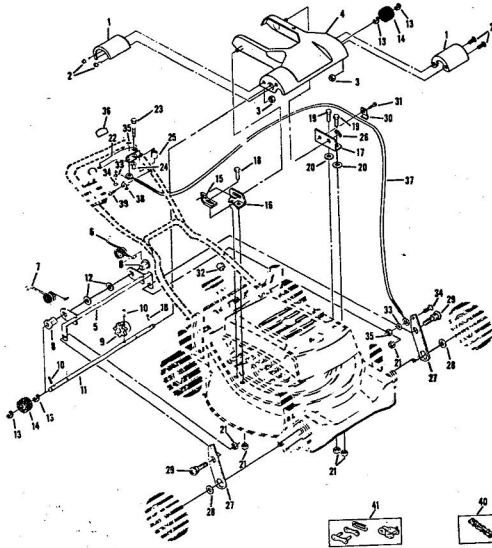

ROPER 20" WHIP STIK™. 4.0 H.P. 164CC REAR BAGGER POWER PROPELLED LAWN MOWER
MODEL NUMBER M6577AR
REPAIR PARTS

ROPER 20" WHIP STIK™. 4.0 H.P. 164CC REAR BAGGER POWER PROPELLED LAWN MOWER
MODEL NUMBER M6577AR

Ref. No.	Part No.	Part Name	Ref. No.	Part No.	Part Name
1	73629	Drive Cover	23	72978	Bolt, Shoulder (Special) 1/4-28 X 1 5/8
2	73126	Screw, Machine #10-24 X 1/2	24	72979	Nut, Shoulder (Special) 1/4-28
3	53491	Nut, Lock #10-24	25	73405	Sprocket
4	73787	Chain Cover Assembly	26	52565	E-Ring 3/8 Shaft
5	73626	Yoke Assembly	27	74162	Lower Link
6	73115	Spring - L.H.	28	74232	Washer, Flat Steel .531-1.187 X .148
7	73172	Spring - R.H.	29	73916	Bolt, Shoulder (Special) 1/4-20
8	73507	Bearing	30	73216	Retainer
9	73696	Sprocket	31	55187	Screw, Self-Tapping 5/16-18 X 3/4
10	52379	Spring Pin 3/16 X 1	32	58991	Control Cable Clip
11	73628	Driver Shaft	33	74190	Sprocket
12	73928	Washer, Flat Steel .828-1.25 X .028	34	57155	Screw, Machine #10-24 X 5/8
13	52364	E-Ring 5/8 Shaft	35	69180	Nut, Lock #10-24
14	69773	Driver	36	73442	Decal - Clutch
15	75043	Pivot Adjusting Bracket	37	74159	Cable
16	74617	Pivot - R.H.	38	73755	Cable Clamp
17	74618	Pivot - L.H.	39	68662	Screw, Self-Tapping #10 X 7/8
18	54955	Screw, Hex Head 1/4-20 X 5/8	40	74977	Chain #65 (44 Pitches)
19	73243	Screw, Hex Head 1/4-20 X 7/8	41	60472	Repair Link Kit (incl. Offset and Connecting Link)
20	70080	Washer, Flat Steel .405-.860 X 1/4			
21	74218	Nut, Lock 1/4-20			
22	74161	Lever