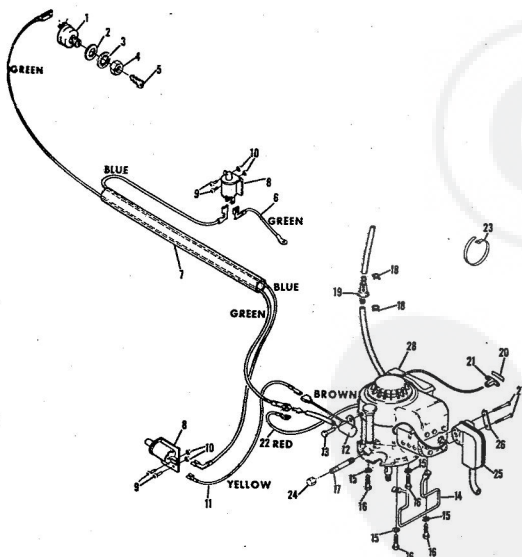

ROPER RALLY 36" LAWN TRACTOR MODEL NUMBER L86156R1