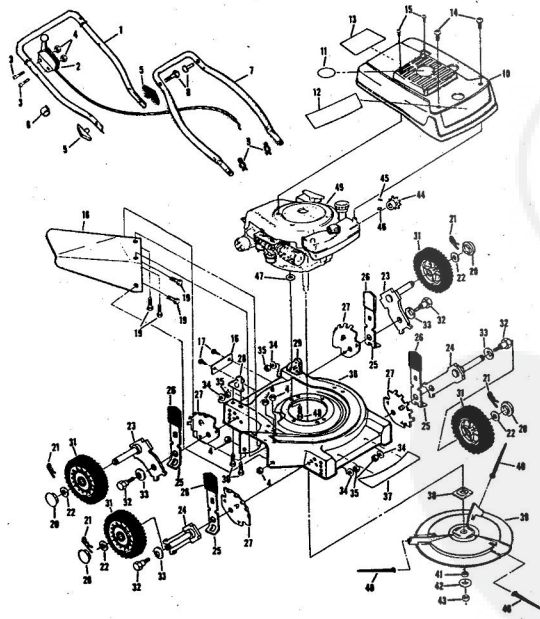

ROPER 20" WHIP STIK™. 164CC 4.0 H.P. POWER-PROPELLED LAWN MOWER MODEL NUMBER M6187BR
REPAIR PARTS

ROPER 20" WHIP STIK™. 164CC 4.0 H.P. POWER-PROPELLED LAWN MOWER MODEL NUMBER M6187BR