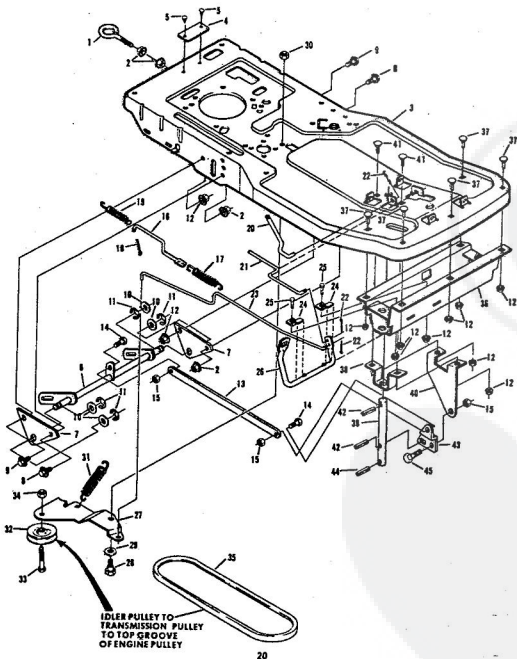

ROPER 32" REAR ENGINE RIDING LAWN MOWER ELECTRIC START 8.0 H.P. MODEL NUMBER K83