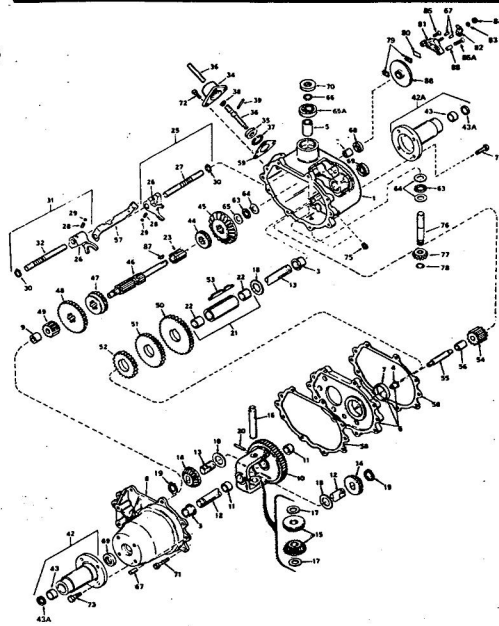

TRANSAXLE NO. 794191 MODEL NUMBER: 143