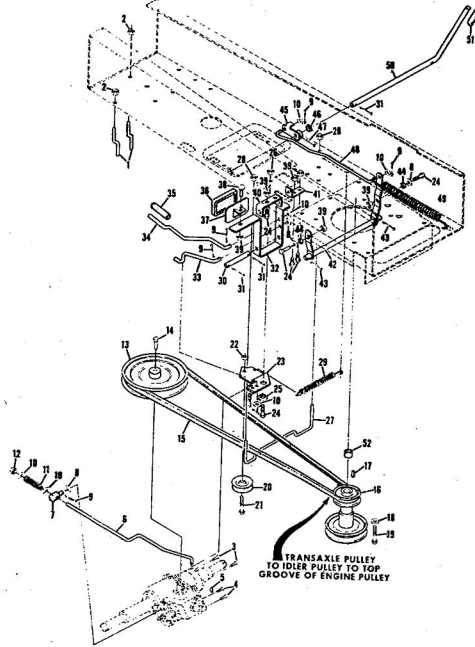

ROPER RALLY 36" LAWN TRACTOR MODEL NUMBER L86156R1

ROPER

ROPER RALLY 36" LAWN TRACTOR MODEL NUMBER L86156R1

ROPER RALLY 36" LAWN TRACTOR MODEL NUMBER L86156R1

R