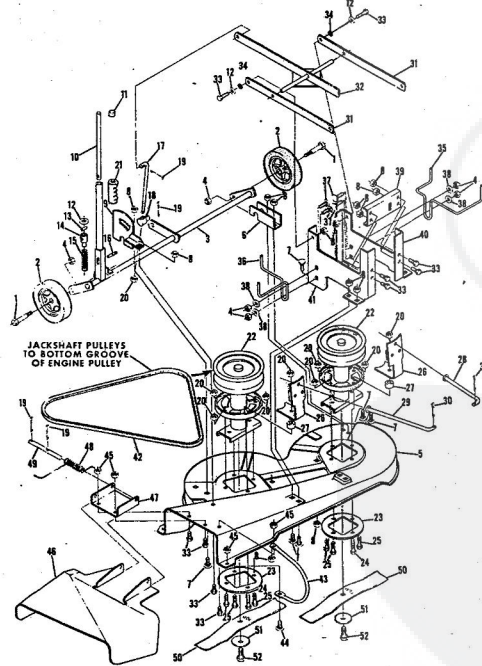

10H.P. ROPER RALLY LAWN TRACTOR MODEL NUMBER L06356R1

10H.P. ROPER RALLY LAWN TRACTOR MODEL NUMBER L06356R1