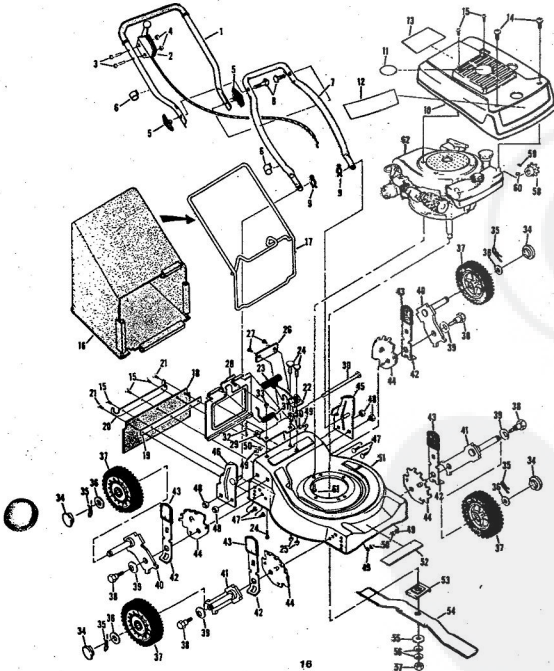

ROPER 20" REAR BAGGER 164CC 4.0H.P. POWER PROPELLED LAWN MOWER MODEL NUMBER M6537AR
REPAIR PARTS

ROPER 20" REAR BAGGER 164CC 4.0HP. POWER PROPELLED LAWN MOWER MODEL NUMBER