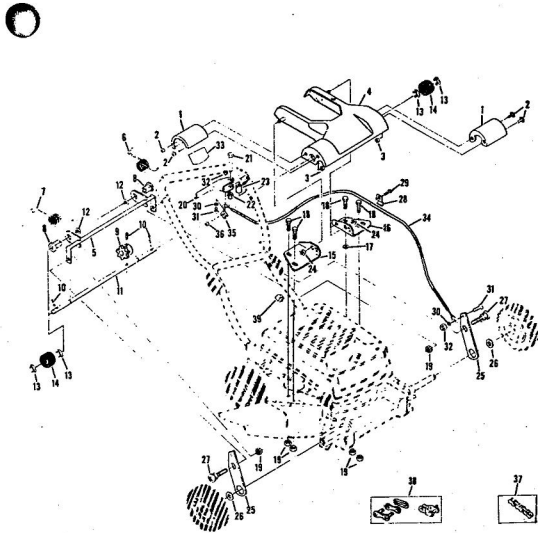

ROPER 20" WHIP STIK™ 164CC 4.0 H.P. POWER-PROPELLED LAWN MOWER MODEL NUMBER M6187BR
REPAIR PARTS

ROPER 20" WHIP STIK™ 164CC 4.0 H.P. POWER PROPELLED LAWN MOWER MODEL NUMB

Ref. No.	Part No.	Part Name	Ref. No.	Part No.	Part Name
1	73629	Drive Cover	22	72979	Nut, Shoulder (Special) 1/4-2
2	75136	Screw, Machine #10-24 X 1/2	23	73405	Spacer
3	53491	Nut, Lock #10-24	24	92361	E-Ring 3/8 Shaft
4	73787	Chain Cover Assembly	25	74162	Lower Link
5	73626	Yoke Assembly	26	74232	Washer, Flat Steel .531-1.187
6	73115	Spring - L.H.	27	73916	Bolt, Shoulder (Special) 1/4-2
7	73172	Spring - R.H.	28	73276	Retainer
8	73887	Bearing	29	55187	Screw, Self-Tapping 5/16-18
9	73696	Sprocket - 8 Tooth	30	74190	X 3/4
10	52379	Spring Pin 3/16 X 1	31	74190	Spacer
11	73628	Drive Shaft	32	69180	Screw, Machine #10-24 X 5/8
12	73928	Washer, Flat Steel .828-1.25 X .028	33	73442	Nut, Lock #10-24
13	52364	E-Ring 5/8 Shaft	34	74158	Decal - Clutch
14	67973	Driver	35	73755	Cable
15	75819	Pivot - R.H.	36	73755	Cable Clamp
16	75214	Pivot - L.H.	37	74787	Screw, Self-Tapping #10 X 7/16
17	63128	Washer, Flat Steel .265-3/4 X .082	38	60472	Repair Link Kit (Incl. Offset and Connecting Link)
18	54595	Screw, Hex Head 1/4-20 X 5/8	39	58891	Cable Clip
19	74218	Nut, Lock 1/4-20			
20	74161	Lever			
21	72978	Bolt, Shoulder (Special) 1/4-28 X 1 5/8