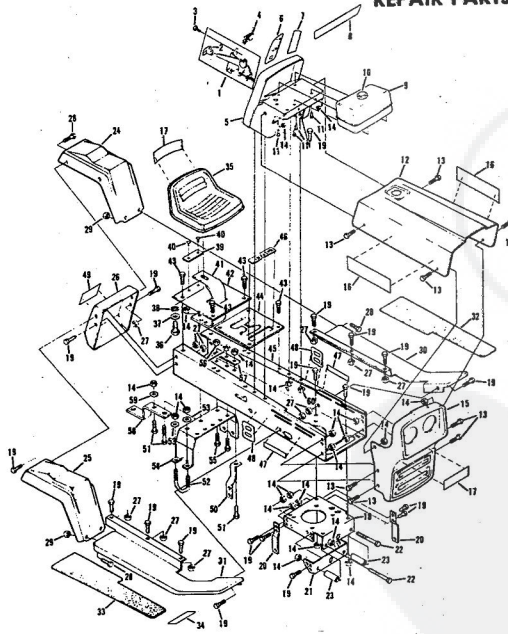

ROPER 36" LAWN TRACTOR 8.0 H.P. ELECTRIC START MODEL NO. L8217AR

REPAIR PARTS

ROPER 36" LAWN TRACTOR 8.0 H.P. ELECTRIC START MODEL NO. L8217AR