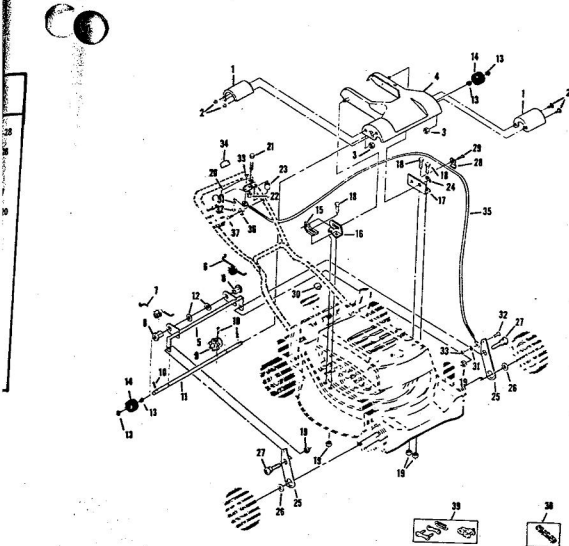

M6537AR

ROPER 20" REAR BAGGER 164CC 4.0 H.P. POWER-PROPELLED LAWN MOWER MODEL NUMBER M6537BR

ROPER 20" REAR BAGGER 164CC 4.0HP. POWER PROPELLED LAWN MOWER MODEL NU

Ref. No.	Part No.	Part Name	Ref. No.	Part No.	Part Name
1	73629	Drive Cover	21	72978	Bolt, Shoulder (Special) 1 X 1 5/8
2	75136	Screw, Machine #10-24 X 1/2	22	72979	Nut, Shoulder (Special) 1, 1/2
3	53671	Nut, Lock #10-24	23	73405	Sprocket
4	73787	Chain Cover Assembly	24	52365	E-Ring 3/8 Shaft
5	74636	Yoke Assembly	25	74162	Lower Link
6	73115	Spring - L.H.	26	74232	Washer, Flat Steel .531-1 X 1/8
7	73172	Spring - R.H.	27	73916	Bolt, Shoulder (Special) 1 X 1/8
8	70987	Bearing	28	73276	Retainer
9	73696	Sprocket - 8 Tooth	29	55187	Screw, Self-Tapping 5/16 X 3/4
10	52329	Spring Pin 3/16 X 1	30	58891	Control Cable Clip
11	73628	Driven Shaft	31	74190	Spacer
12	73928	Washer, Flat Steel .828-1.25 X .028	32	57155	Screw, Machine #10-24 X 1/2
13	52364	E-Ring 5/8 Shaft	33	69180	Decal - Clutch
14	67973	Driver	34	73442	Cable
15	73043	Pivot Adjusting Bracket	35	74139	Cable Clamp
16	74617	Pivot - R.H.	36	73755	Screw, Self-Tapping #10-X 3/4
17	74618	Pivot - L.H.	37	75408	Chain, #65, (44 Pitches)
18	54393	Screw, Hex Head 1/4-20 X 5/8	38	74787	Repair Link Kit (Incl. Olds Connecting Link)
19	74218	Nut, Lock 1/4-20	39	60472	
20	74161	Lever			

37BR