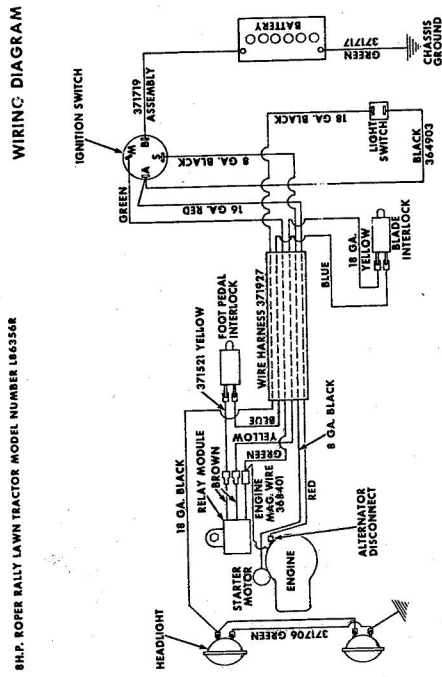

REPAIR PARTS

ROPER 36" LAWN TRACTOR 8.0 H.P. ELECTRIC START MODEL NO. L8217AR