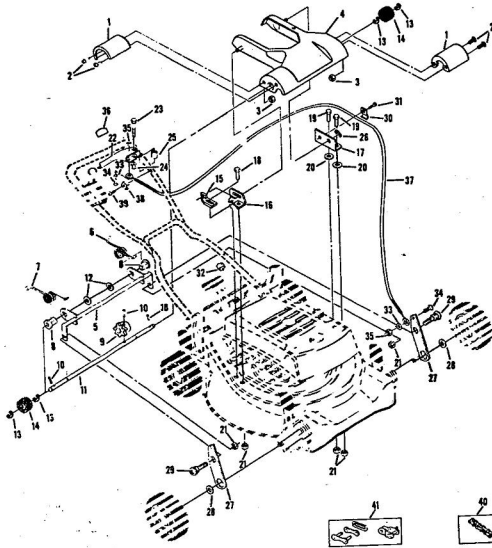

ROPER 20" WHIP STIK™. 4.0 H.P. 164CC REAR BAGGER POWER PROPELLED LAWN MOWER
MODEL NUMBER M6577AR
REPAIR PARTS

ROPER 20" WHIP STIK™. 4.0 H.P. 164CC REAR BAGGER POWER PROPELLED LAWN MOWER
MODEL NUMBER M6577AR

Ref. No.	Part No.	Part Name	Ref. No.	Part No.	Part Name
1	73629	Drive Cover	23	72978	Bolt, Shoulder (Special) 1/4-28 X 1 5/8
2	73126	Screw, Machine #10-24 X 1/2	24	72979	Nut, Shoulder (Special) 1/4-28
3	53491	Nut, Lock #10-24	25	73405	Spacer
4	73787	Chain Cover Assembly	26	52565	E-Ring 3/8 Shaft
5	73626	Yoke Assembly	27	74162	Lower Link
6	73115	Spring - L.H.	28	74232	Washer, Flat Steel .531-1.187 X .148
7	73172	Spring - R.H.	29	73916	Bolt, Shoulder (Special) 1/4-20
8	73507	Bearing	30	73216	Retainer
9	73696	Sprocket	31	55187	Screw, Self-Tapping 5/16-18 X 3/4
10	52379	Spring Pin 3/16 X 1	32	58991	Control Cable Clip
11	73628	Driver Shaft	33	74190	Spacer
12	73928	Washer, Flat Steel .828-1.25 X .028	34	57155	Screw, Machine #10-24 X 5/8
13	52364	E-Ring 5/8 Shaft	35	69180	Nut, Lock #10-24
14	69773	Driver	36	73442	Decal - Clutch
15	75043	Pivot Adjusting Bracket	37	74159	Cable
16	74617	Pivot - R.H.	38	73755	Cable Clamp
17	74618	Pivot - L.H.	39	68662	Screw, Self-Tapping #10 X 7/8
18	54955	Screw, Hex Head 1/4-20 X 5/8	40	74787	Chain #65 (44 Pitches)
19	73243	Screw, Hex Head 1/4-20 X 7/8	41	60472	Repair Link Kit (incl. Offset and Connecting Link)
20	70080	Washer, Flat Steel .405-.860 X 1/4			
21	74218	Nut, Lock 1/4-20			
22	74161	Lever