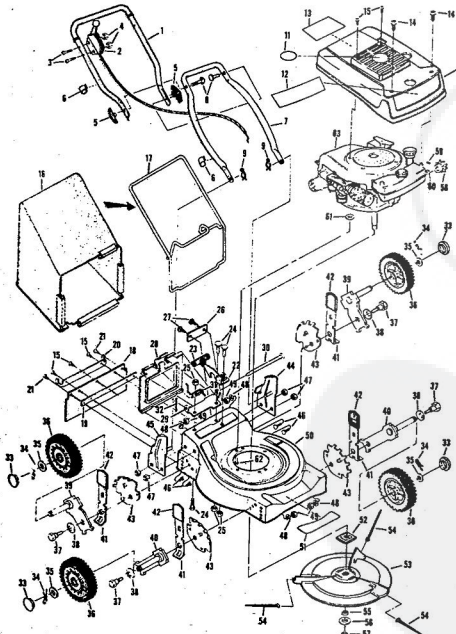

ROPER 20" WHIP STIK™ 4.0 H.P. 164CC REAR BAGGER POWER PROPELLED LAWN MOWER MODEL NUMBER M6577AR

REPAIR PARTS

ROPER 20" WHIP STIK™ 4.0 H.P. 164CC REAR BAGGER POWER PROPELLED LAWN MOWER MODEL NUMBER M6577