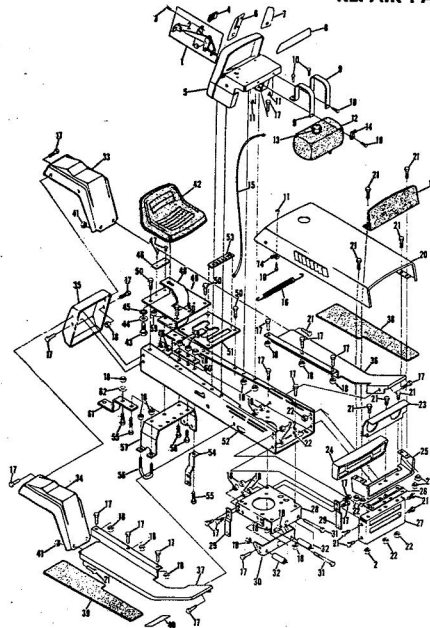

REPAIR PARTS

8H.P. ROPER RALLY LAWN TRACTOR MODEL NUMBER L86356R