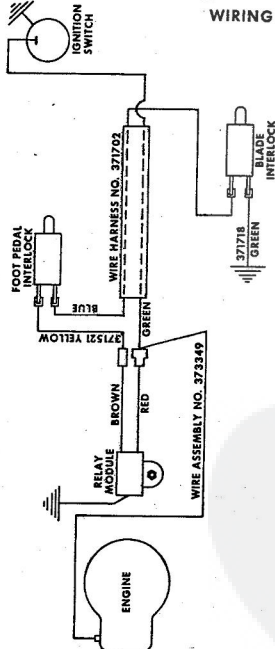

8H.P. ROPER RALLY LAWN TRACTOR MODEL NUMBER L86356R

Revised 8-24-73

TRANSAXLE NO. 794126

MODEL NUMBER: 14

Revised 8-2

ROPER RALLY 36" LAWN TRACTOR MODEL NUMBER L86156R1

WIRING DIAGRAM