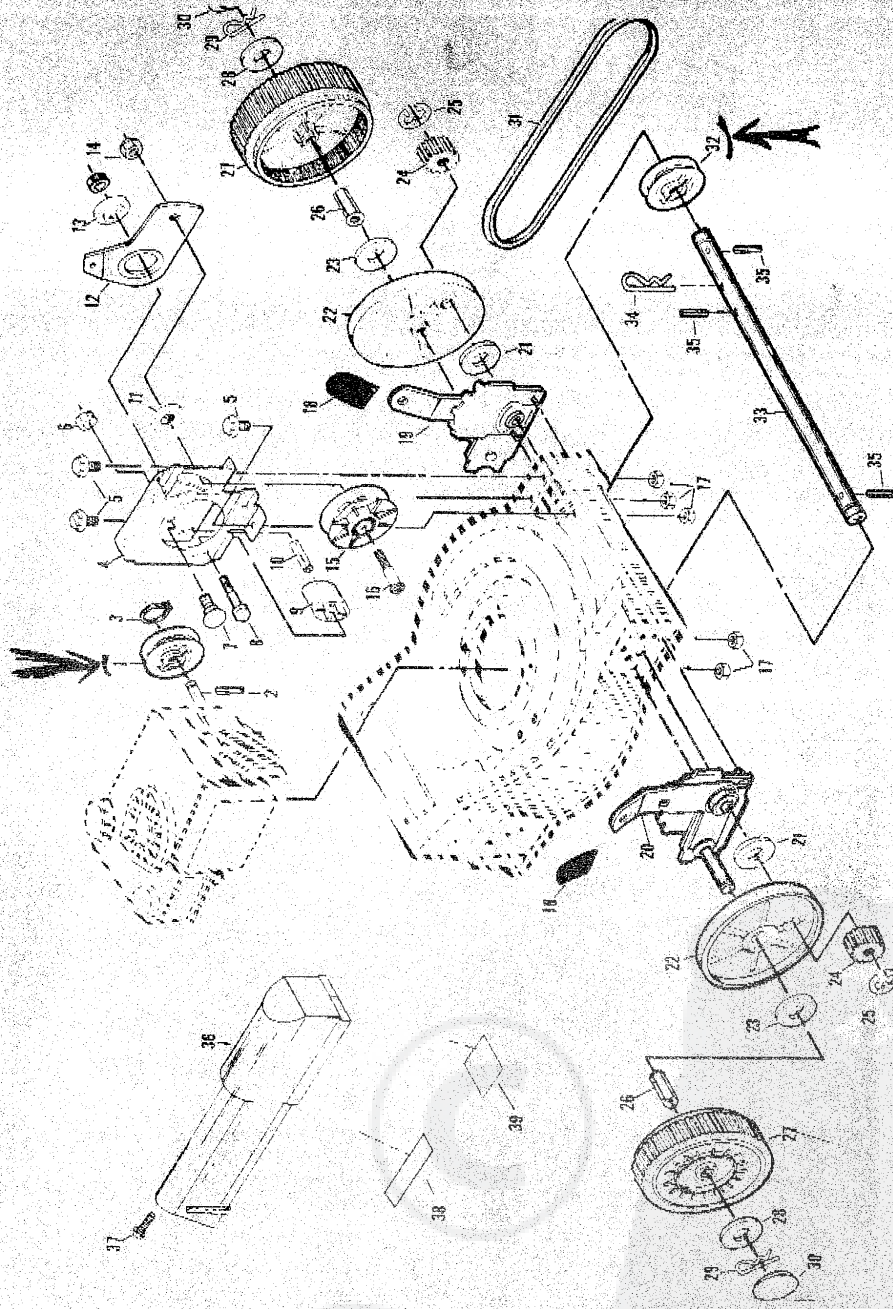

REPAIR PARTS

LAWN MOWER - MODEL NUMBER BP3000AN

LAWN MOWER - MODEL NUMBER BP3000AN

REPAIR PARTS

KEY NO.	PART NO.	DESCRIPTION	KEY NO.	PART NO.	DESCRIPTION
1	88043	Drive Pulley	20	88055	Selector Assembly Right
2	88028	Roll Pin 3/16 x 7/8	21	88118	Felt Washer
3	58334	Retaining Ring	22	88080	Dust Shroud
4	88064	Clutch Frame	23	67725	Washer
5	65231	Hex Head Machine Screw 1/4-20 x 3/64	24	750003	Pinion
6	50962	Locknut 1/4-20	25	53753	E-Ring
7	72907	Carriage Bolt 5/16-18 x 1/2	26	88446	Front Wheel Bushing
8	60924	Hex Head Bolt 1/4-20 x 1 1/2 Gr. 5	27	111923X	Wheel Assembly 8.00 x 1.75
9	88575	Idler	28	52160	Washer
10	88576	Idler Spacer	29	55015	Retainer Clip
11	88069	Spacer	30	77400	Hubcap
12	88066	Clutch Lever	31	111924X	Drive Belt
13	88067	Clutch Lever Spacer	32	88082	Drive Pulley
14	750253	Locknut 5/16-18	33	88081	Drive Shaft
15	88516	Idler Pulley	34	55015	Retainer Clip
16	88517	Shoulder Bolt 5/16-18 x 1 3/8	35	88028	Roll Pin 3/16 x 7/8
17	53601	Locknut 1/4-20	36	111925X	Drive Cover
18	87877	Lever Knob	37	36953	Screw 10-24 x 5/8
19	88044	Selector Assembly Left	38	850209	"Clean Under" Decal
			39	850457	Drive Cover Decal