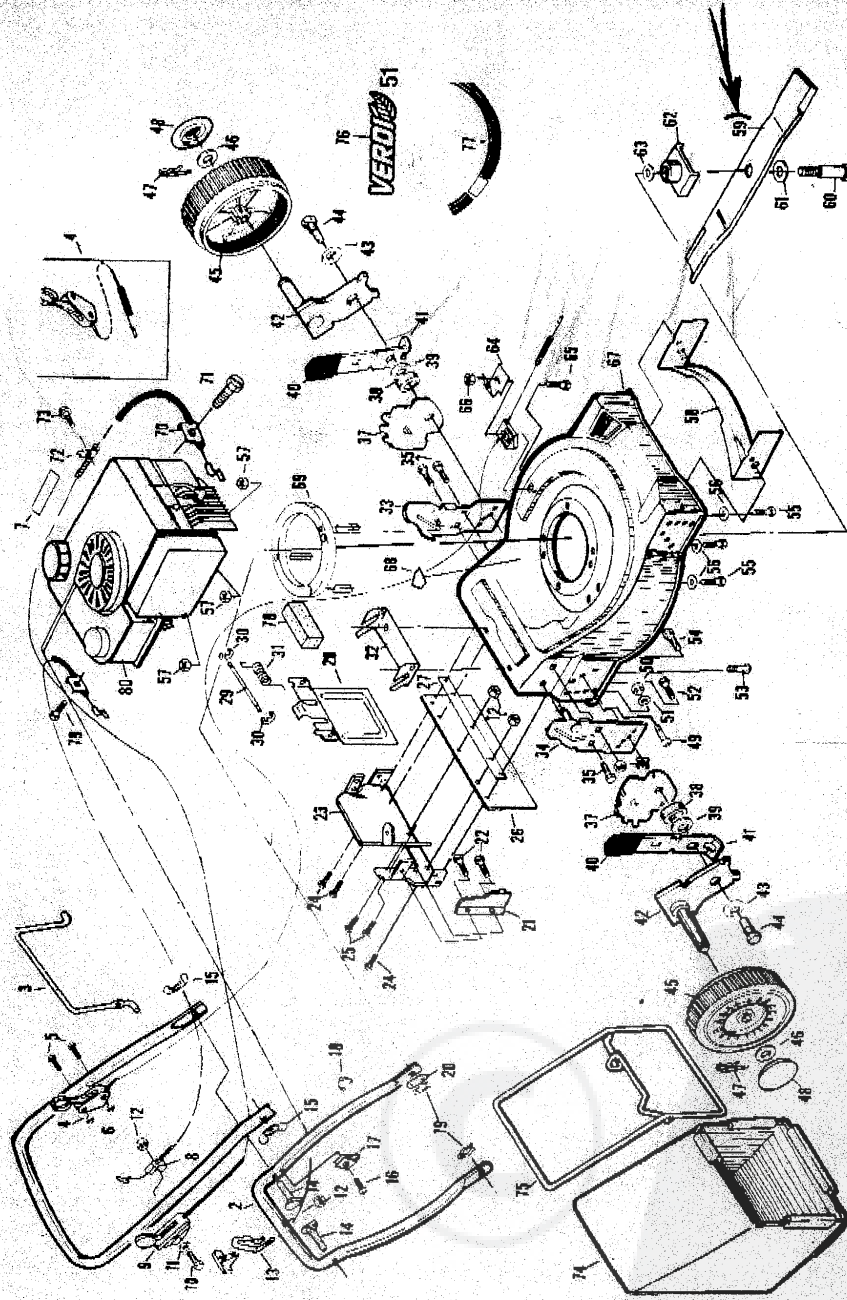

REPAIR PARTS

LAWN MOWER - MODEL NUMBER BP300AN

LAWN MOWER - MODEL NUMBER BP3000AN

REPAIR PARTS

KEY NO.	PART NO.	DESCRIPTION	KEY NO.	PART NO.	DESCRIPTION
1	103389X	Upper Handle	43	62335	Spring Washer
2	84677	Lower Handle	44	84921	Shoulder Bolt 3/8-16
3	750332	Control Ball	45	111922X	Wheel Assembly 8.00 x 1.75
4	850002	Drive Control	46	52160	Washer
5	78186	Pan Head Machine Screw 10-24 x 2	47	55015	Retainer Clip
6	74189	Locknut 10-24	48	77400	Hubcap
7	107213X	3.5 HP Decal	49	61528	Flat Head Screw 1/4-20 x 1/2
8	850547	Cable Assembly	50	63601	Locknut 1/4-20
9	111930X	Throttle Control	51	53847	Washer
10	54138	Hex Head Bolt 1/4-20 x 2	52	53066	Hex Head Screw 5/16 x 5/8
11	85723	Flat Washer	53	54583	Hex Tapping Screw 1/4-20 x 1/2
12	63601	Locknut 1/4-20	54	86779	Hex Head Screw 1/4-20 x 3/4
13	103672X	Rope Guide	55	85726	Hex Bolt 5/16-18 x 2 1/8
14	58714	Handle Bolt	56	50806	Washer
15	8282J	Steel Wing Nut	57	63124	Locknut 5/16-18
16	78090	Self Tapping Screw 10-24 x 3/4	58	88038	Baffle
17	77553	Cable Guide	59	103523X	Blade
18	85827	Cable Clip	60	82626	Hex Head Bolt 3/8-24 x 1 1/4
19	51793	Hairpin Cotter	61	850263	Lockwasher
20	88092	Cable Guide	62	107250X	Blade Adapter
21	75695	Side Baffle	63	84942	Washer
22	81283	Self Tapping Screw 10-24 x 3/8	64	88615	Cover Bracket
23	81022	Back Plate	65	57155	Machine Screw 10-24 x 5/8
24	54583	Hex Tapping Screw 1/4-20 x 1/2	66	54509	Keys Nut 10-24
25	86779	Hex Head Screw 1/4-20 x 3/4	67	850439	Mower Housing (Inc. Ref. #68)
26	87093	Rear Skirt	68	85463	Danger Decal
27	87095	Backing Strip	69	88040	Engine Spacer
28	77524	Rear Door	70	111190X	Cable Clamp
29	77526	Hinge Rod	71	107488X	Roll Screw 10-32 x 5/8
30	33750	E-Ring	72	70385	Cable Clip
31	77527	Spring	73	83816	Hex Head Tapping Screw 10 x 5/8
32	81962	Hinge Bracket	74	111163X	Grass Bag Assembly
33	86914	Handle Bracket Assembly (Left)	75	77530	Catcher Frame
34	86915	Handle Bracket Assembly (Right)	76	850431	"Verdi" Decal
35	55187	Thread Cutting Screw 5/16-18 x 3/4	77	850459	Housing Stripe Decal
36	63124	Locknut 5/16-18	78	83935	Door Seal
37	39478	Wheel Adjusting Bracket	79	111123X	Hex Head Machine Screw 10-32 x 1/2
38	84920	Spacer	80	850426	Engine Assembly 3.5 HP B & S Max
39	86348	Washer		850432	Owners Manual - English
40	87877	Lever Knob		850436	Owners Manual - French
41	84888	Selector Spring			
42	85022	Axle Arm Assembly