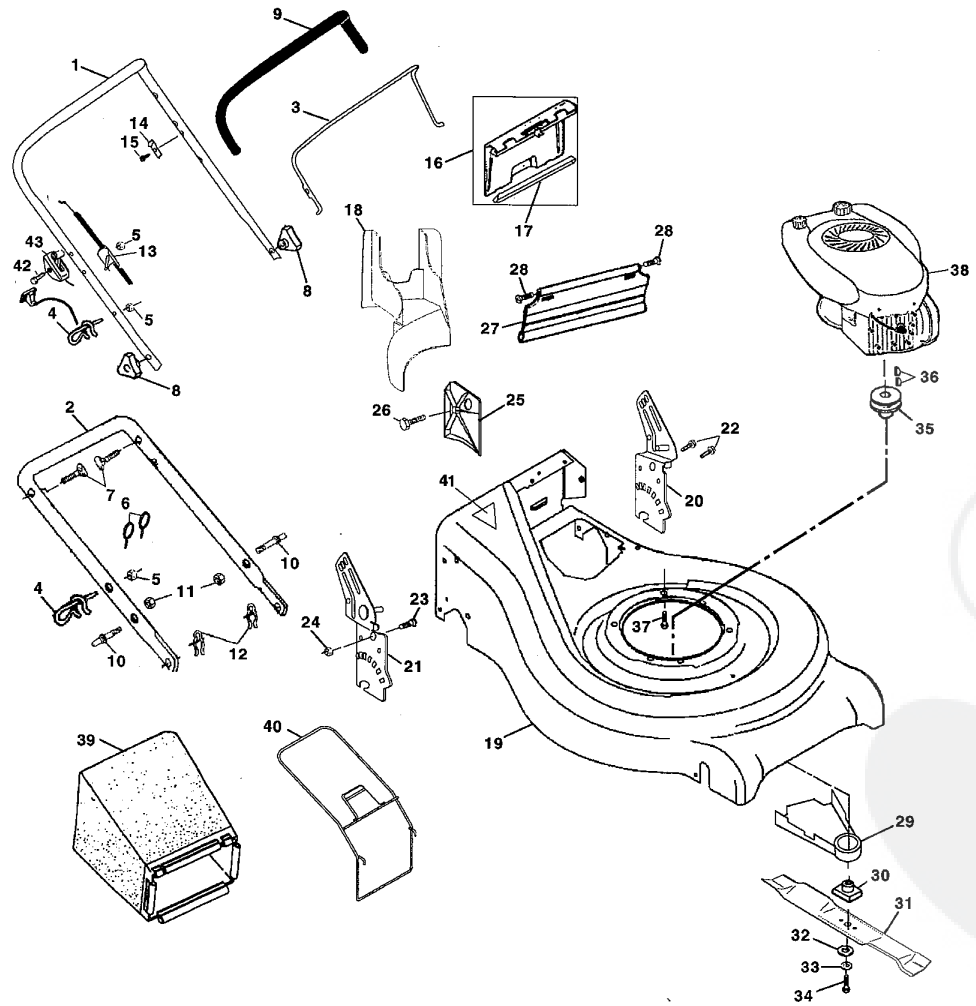

REPAIR PARTS

ROTARY LAWN MOWER -- MODEL NO. BL5053TA

2

REPAIR PARTS

ROTARY LAWN MOWER - - MODEL NO. BL5053TA

KEY NO.	PART NO.	DESCRIPTION
1	164286	Handle, Upper Dlx Comf.
2	161105X479	Handle, Lower
3	131036	Bail, Cont. Wire Dlx Comf. Blk
4	153638	Guide, Rope, Side
5	63601	Nut, Hex Lockwasher 1/4-20
6	66426	Wire, Tie
7	131959	Bolt, Handle 5/16-18 x 1.75
8	87692	Knob, Handle
9	164265	Grip, Hdl Foam Smooth
10	161551	Bolt, Sq. Neck
11	73990500	Nut, Hex Lockwasher Ins. 5/16-18 UNC
12	51793	Cotter, Hairpin
13	133107	Cable
14	850733	Bracket, Upstop
15	750097	Screw, Hex Washer Head Tapping 10-2
16	162085	Kit, Door Rear
17	161548	Seal, Door
18	161004	Plug, Mulcher
19	164388	Kit, Housing
20	161568X479	Handle, Bracket

KEY NO.	PART NO.	DESCRIPTION
21	161569X479	Handle, Bracket Asm. Right
22	150078	Screw, Hex Wshd
23	163183	Bolt, Hex Head 5/16-18 x 5/8
24	63124	Nut, Hex Lock Wshr 5/16-18
25	161333	Baffle, Side
26	163409	Screw 12 x 5/8
27	161550	Skirt
28	88652	Screw, Hinge 1/4-20 x 1.25
29	134612	Shield, Debris Modified
30	850977	Adapter, Blade w/key Longer
31	159267	Blade, 21"
32	851074	Washer, Hardened
33	850263	Lockwasher, Helical Spring 3/8
34	851084	Screw, Hex Head 3/8-24 x 1.38
35	85543	Pulley, Engine
36	87677	Key, Hi Pro
37	150406	Bolt, Engine
38	-----	Engine Tecumseh Model TVS115-61086E
39	165149	Grass Catcher Bag
40	161358	Grass Catcher Frame
41	145494	Danger Decal
42	144929	Screw
43	163054	Throttle Control
--	165148	Operator's Manual(Euro)
--	165147	Repair Parts Manual
--	161057	Warning Decal (Not Shown)