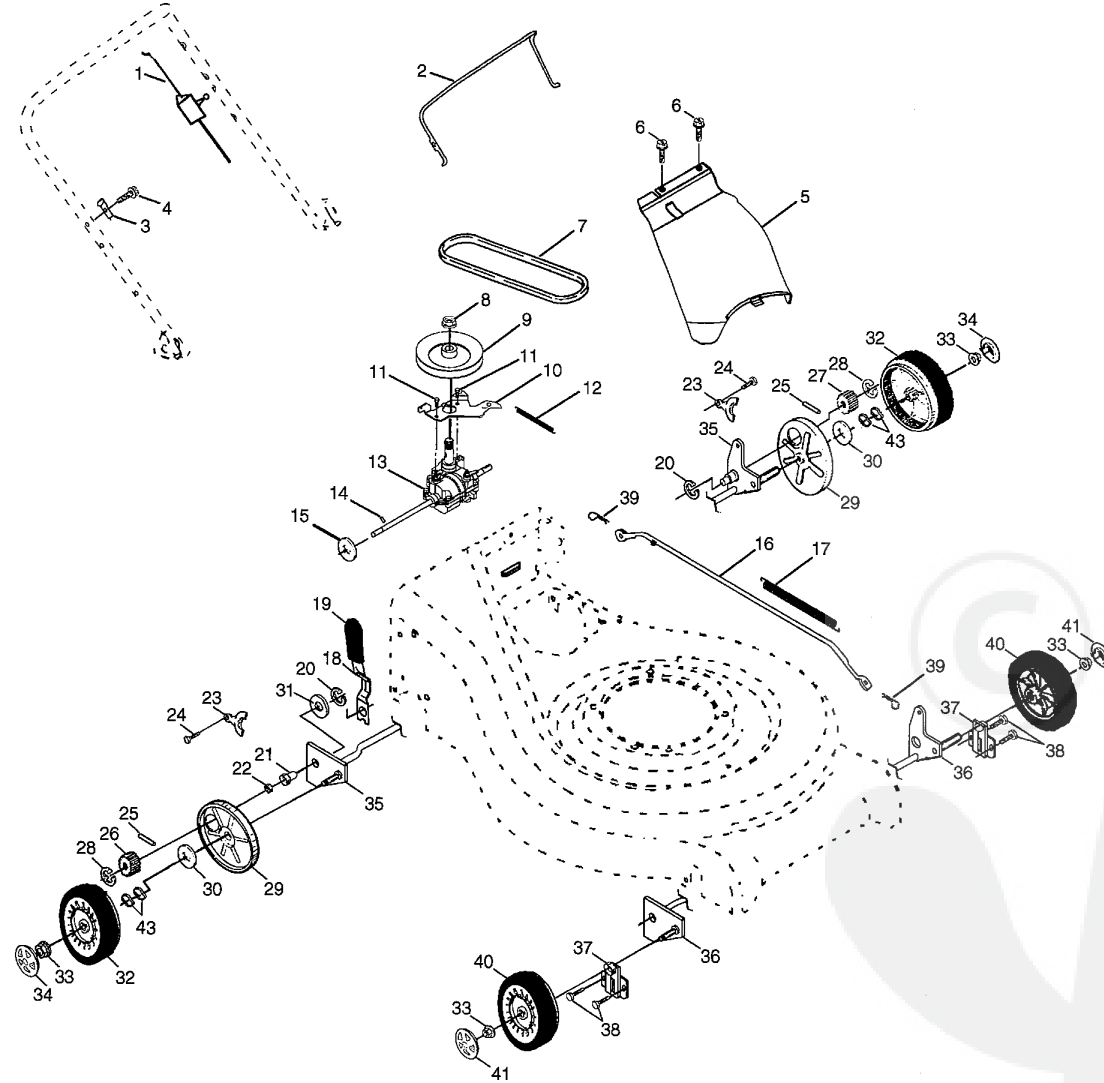

REPAIR PARTS

ROTARY LAWN MOWER -- MODEL NO. BL5053TA

2

REPAIR PARTS

ROTARY LAWN MOWER - - MODEL NO. BL5053TA

KEY NO.	PART NO.	DESCRIPTION
1	164286	Handle, Upper Dlx Comf.
2	161105X479	Handle, Lower
3	131036	Bail, Cont. Wire Dlx Comf. Blk
4	153638	Guide, Rope, Side
5	63601	Nut, Hex Lockwasher 1/4-20
6	66426	Wire, Tie
7	131959	Bolt, Handle 5/16-18 x 1.75
8	87692	Knob, Handle
9	164265	Grip, Hdl Foam Smooth
10	161551	Bolt, Sq. Neck
11	73990500	Nut, Hex Lockwasher Ins. 5/16-18 UNC
12	51793	Cotter, Hairpin
13	133107	Cable
14	850733	Bracket, Upstop
15	750097	Screw, Hex Washer Head Tapping 10-2
16	162085	Kit, Door Rear
17	161548	Seal, Door
18	161004	Plug, Mulcher
19	164388	Kit, Housing
20	161568X479	Handle, Bracket

3

* These parts must be purchased through an authorized Tecumseh dealer.

REPAIR PARTS

ROTARY LAWN MOWER -- MODEL NO. BL5053TA

REPAIR PARTS

ROTARY LAWN MOWER - - MODEL NO. BL5053TA

KEY NO.	PART NO.	DESCRIPTION
1	161587	Cable Drive
2	161473	Bail Control Drive
3	161478X004	Bracket, Downstop
4	750097	Screw Hex Wash Head Tapping 10-2
5	161537	Cover Drive
6	750634	Screw Thdrol 10-25 x .50
7	160816	V-Belt
8	132010	Nut Lock Flanged 3/8-16 Zinc
9	163939	Pulley Driven
10	160813X004	Belt Keeper
11	17541011	Screw Hex Wash Head 10-24 X .668
12	75192	Spring
13	161581	Transmission Asm.
14	145354	Pin Spring Thrust
15	57079	Washer Hardened
16	161584X479	Rod Connecting
17	161602	Spring Extension
18	160477X004	Spring Selector
19	161961	Knob Selector Spring
20	12000022	E-Ring 7/8