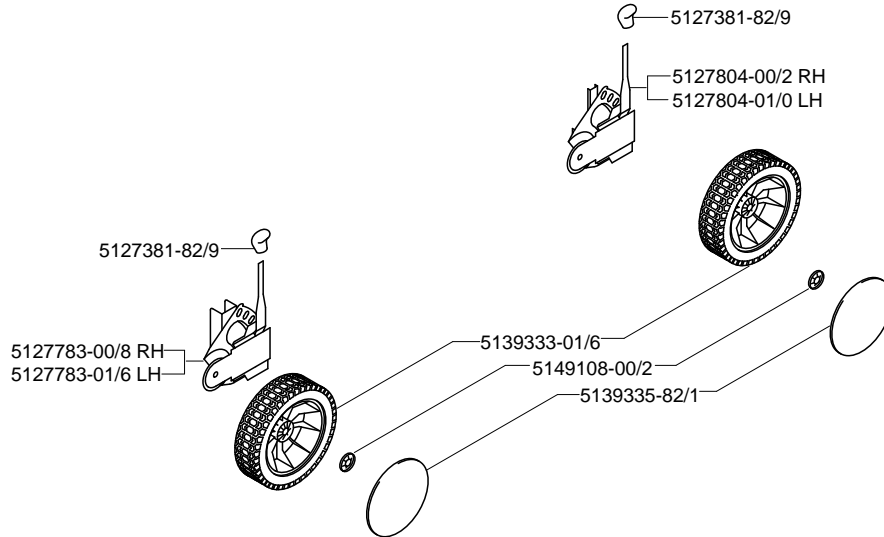

MODEL **Norlett 46 Range**

9644900-39
46

9644801-39
46D

9644802-39
46DE

ILLUSTRATED PARTS LIST

" * " Items DE Only

MODEL Norlett 46 Range

9644900-39
46

9644801-39
46D

9644802-39
46DE

ILLUSTRATED PARTS LIST

Model 46

**Model 46D
46DE**