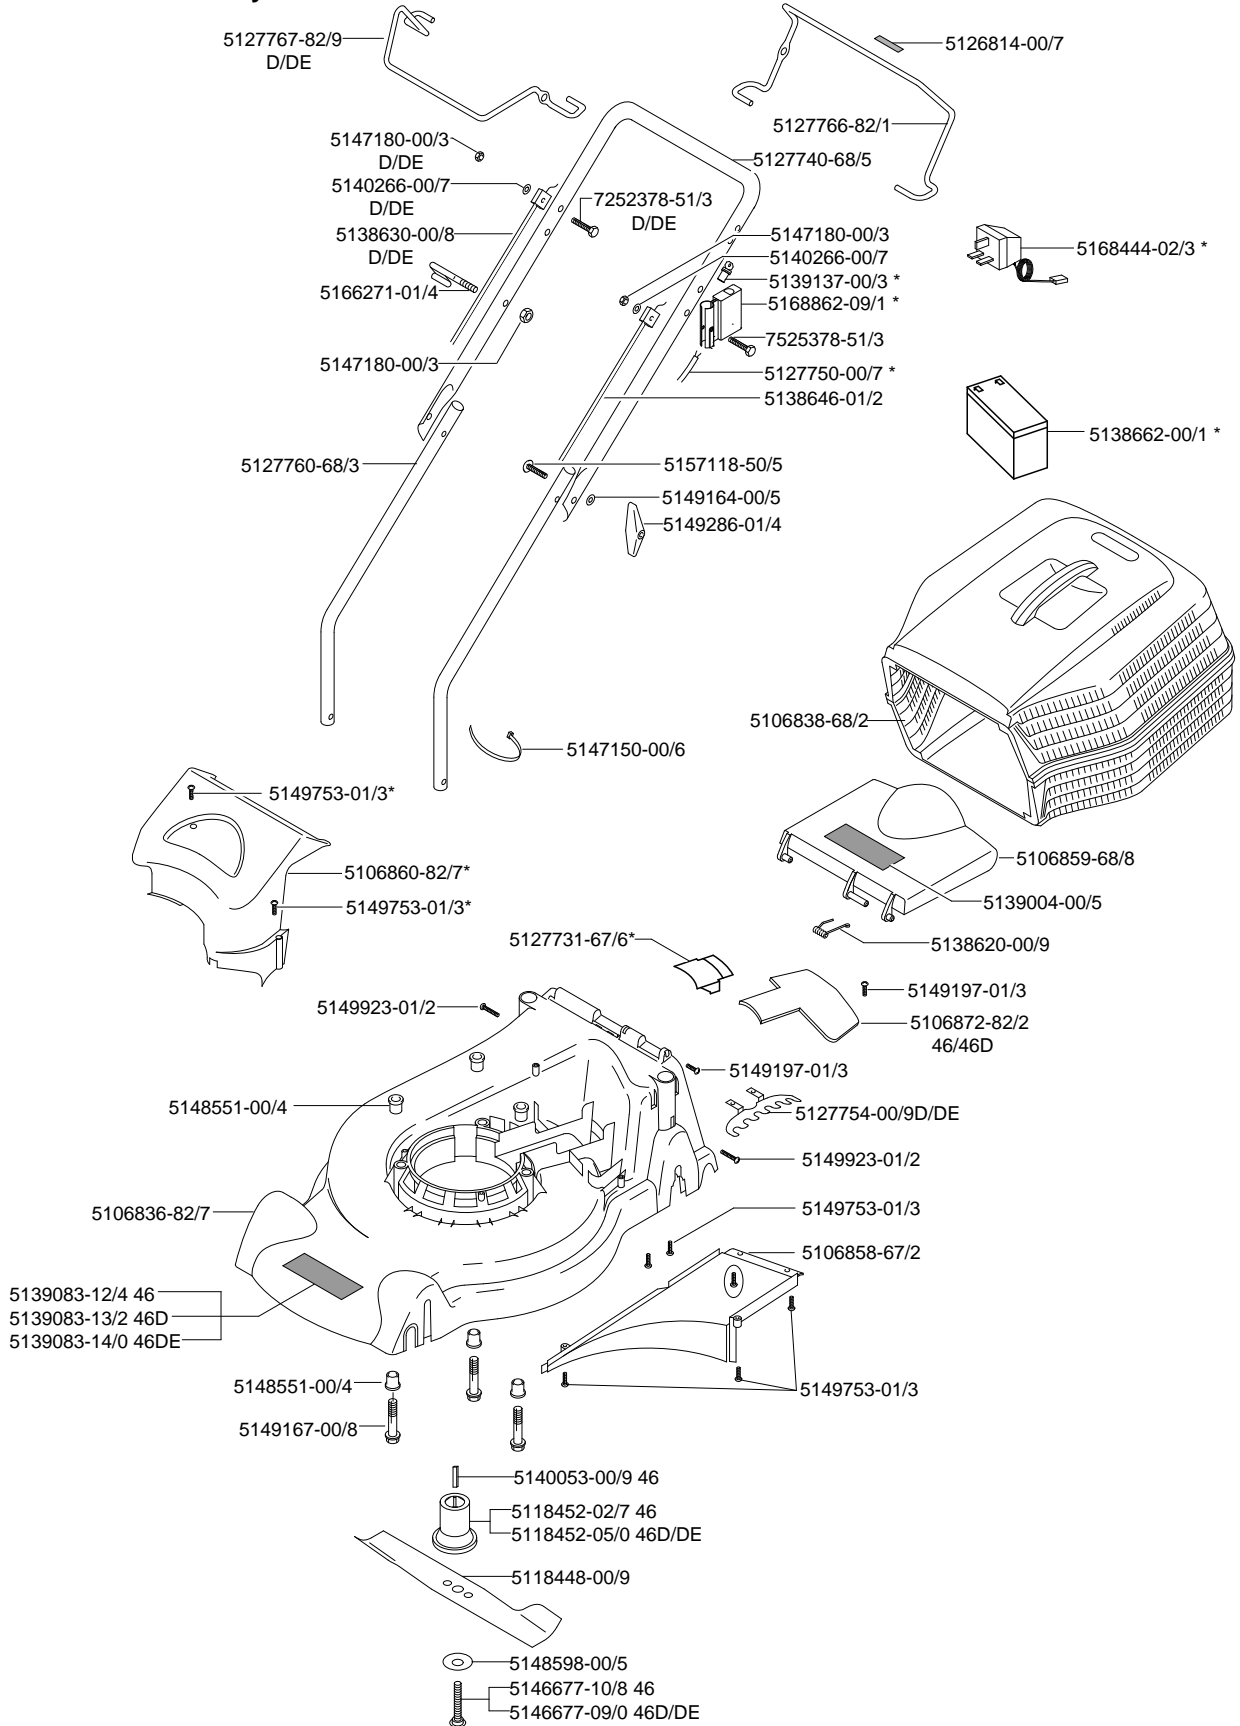

MODEL **Norlett 46 Range**

9644900-39
46

9644801-39
46D

9644802-39
46DE

ILLUSTRATED PARTS LIST

" * " Items DE Only

MODEL Norlett 46 Range

9644900-39
46

9644801-39
46D

9644802-39
46DE

ILLUSTRATED PARTS LIST

Model 46

**Model 46D
46DE**