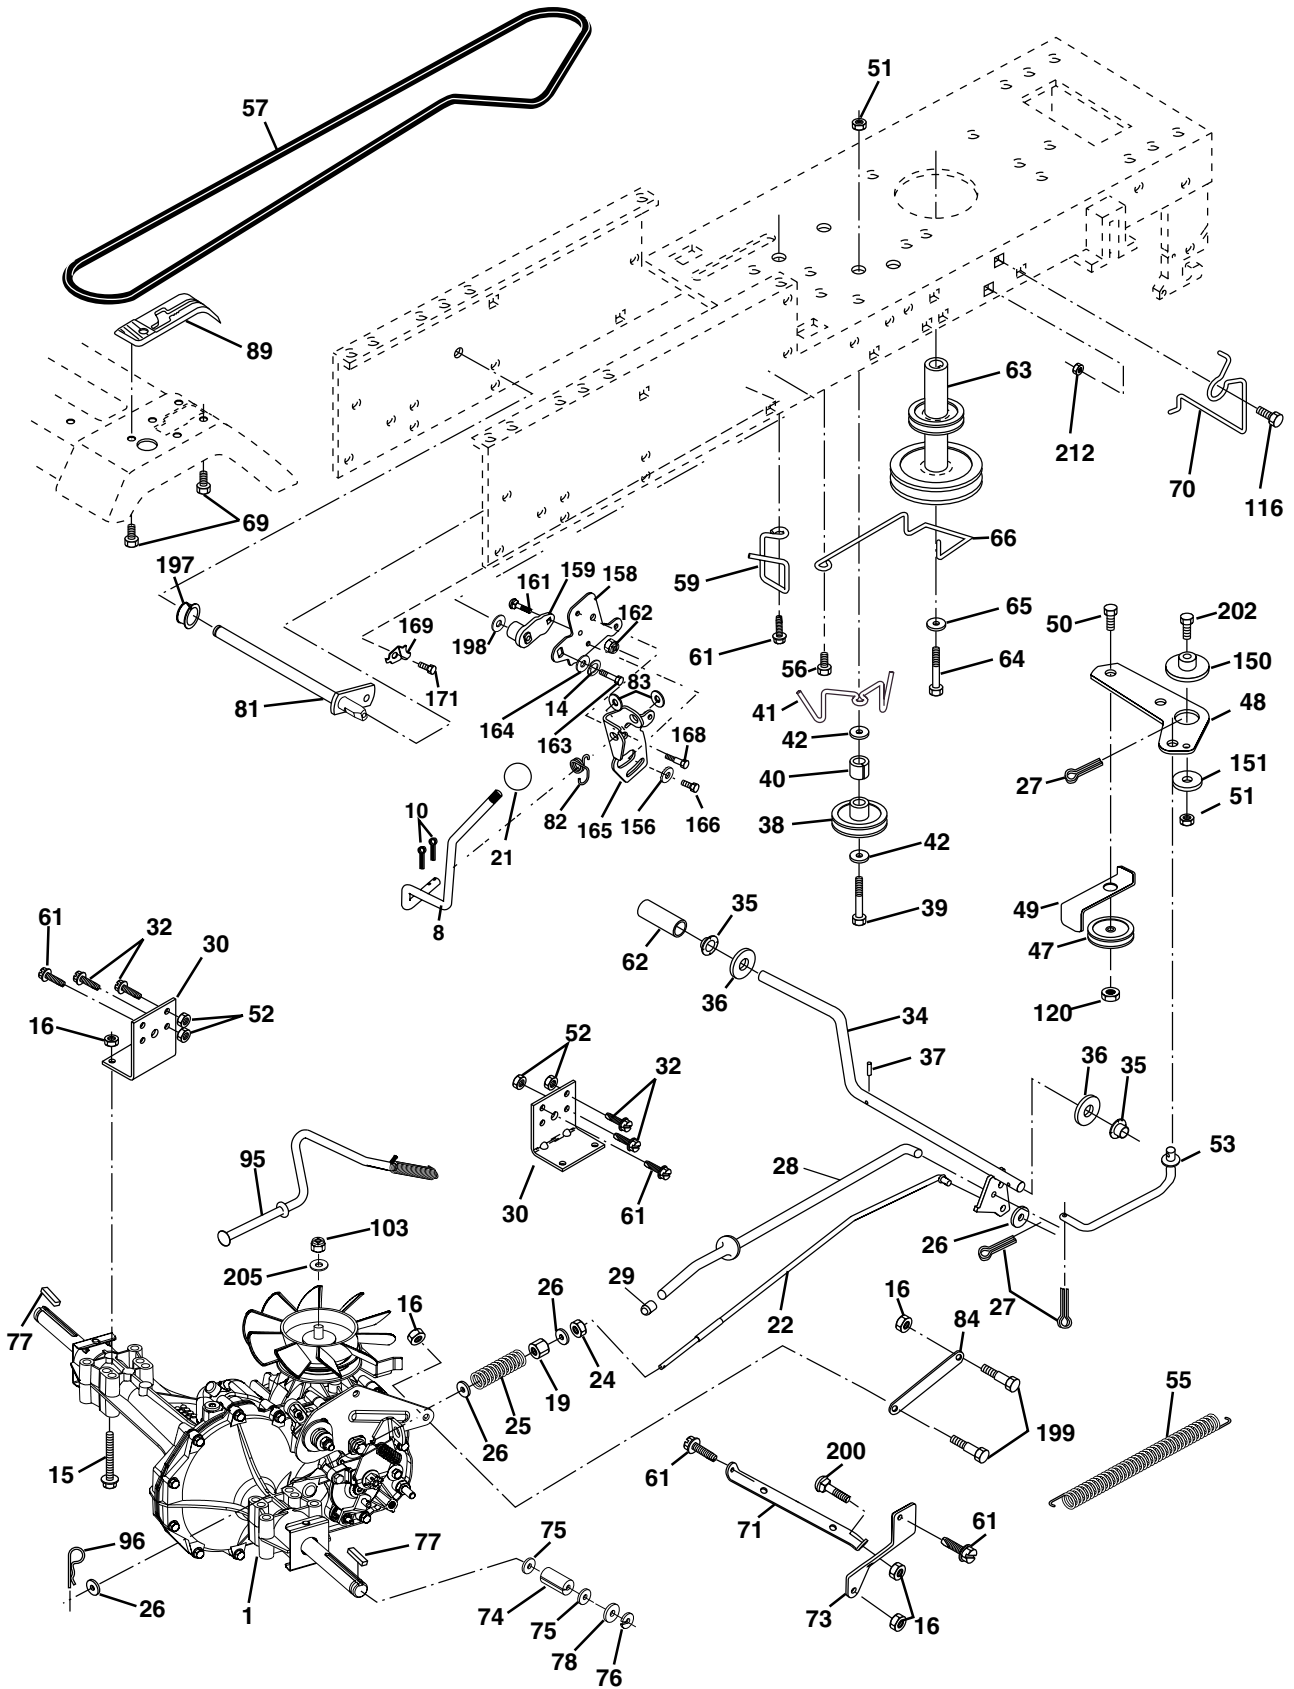

REPAIR PARTS

TRACTOR - - MODEL NUMBER RE145H42J

DRIVE

REPAIR PARTS

TRACTOR - - MODEL NUMBER RE145H42J

DRIVE

KEY NO.	PART NO.	DESCRIPTION	KEY NO.	PART NO.	DESCRIPTION
1	-----	Transaxle Hydro Gear Model 322-0510 (Order parts from the transaxle manufacturer)	65	10040700	Washer
8	165619	Rod, Shift	66	154778	Keeper, Belt Engine Hydro
10	76020416	Pin, Cotter 1/8 x 1	69	142432	Screw Hex Wsh Hi-Lo 1/4-1/2 Unc
14	10040400	Washer Lock 1/4	70	134683	Guide, Belt, Mower Drive RH
15	74490544	Bolt Hex Flghd 5/16-18 Gr. 5	71	169183	Strap, Torque, Lh
16	73800500	Nut, Lock Hex w/Ins 5/16-18 UNC	73	169182	Strap, Torque, Rh
19	73800600	Nut, Lock Hex w/Wsh 3/8-16 UNC	74	137057	Spacer, Axle
21	106933X	Knob Rd. 1/2-13 Plstc. Thds. Blk.	75	121749X	Washer 25/32 x 1-1/4 x 16 Ga.
22	169498	Rod, Brake	76	12000001	Ring, E
24	73350600	Nut	77	123583X	Key, Square
25	106888X	Spring, Rod, Brake	78	121748X	Washer 25/32 x 1-5/8 x 16 Ga.
26	19131316	Washer 13/32 x 13/16 x 16 Ga.	81	165596	Shaft Asm Cross
27	76020412	Pin, Cotter 1/8 x 3/4	82	123782X	Spring, Torsion
28	175765	Rod, Parking Brake	83	19171216	Washer 17/32 x 3/4 x 16 Ga.
29	71673	Cap, Parking Brake	84	169843	Link Transaxle
30	174973	Bracket, Transmission	89	169373X428	Console, Shift
32	74760512	Bolt Hex 5/16-18 UNC x 3/4	95	170201	Control Asm Bypass Hydro
34	175578	Shaft, Foot Pedal	96	4497H	Spring, Retainer 1"
35	120183X	Bearing, Nylon	103	73940800	Nut, Hex Jam Toplock 1/2-20 UNF
36	19211616	Washer	116	72140608	Bolt Rdhd Sq Neck 3/8-16 Unc x 1
37	1572H	Pin, Roll	120	73900600	Nut Lock Flg. 3/8-16 Unc
38	165936	Pulley, Idler, Flat	150	175456	Spacer Retainer
39	74760648	Bolt	151	19133210	Washer 13/32 x 2 x 10
40	175461	Spacer, Split	156	166002	Washer 5/16 x 1.0 x 1.25
41	175556	Keeper, Belt, Idler	158	165589	Bracket Shift Mount
42	19131312	Washer 13/32 x 13/16 x 12 Ga.	159	165494	Hub Tapered Flange Shift
47	127783	Pulley, Idler, V-Belt	161	72140406	Bolt Rdhd Sqnk 1/4-20 x 3/4 Gr. 5
48	154407	Bellcrank Clutch Grnd Drustl	162	73680400	Nut Crownlock 1/4-20 Unc
49	123205X	Retainer, Belt	163	74780416	Bolt Hex Fin 1/4-20 x 1
50	74760624	Bolt	164	19091010	Washer 5/8 x .281 x 10 Ga.
51	73680600	Nut	165	165623	Bracket Pivot Lever
52	73680500	Nut Crownlock 5/16-28	166	166880	Screw 5/16 x 1.0 x .125
53	105710X	Link, Clutch	168	165492	Bolt Shoulder 5/16-18 x .561
55	105709X	Spring, Return, Clutch	169	165581	Plate Fastener
56	17060616	Screw Tapping 3/8-16 x 1	171	17490608	Screw Thdrol 3/8-16 x 1/2
57	140294	V-Belt, Drive	197	169613	Nyliner Snap-in 5/8" ID
59	169691	Keeper, Belt, Center	198	169593	Washer Nyl 7/8ID x .105"HYD
61	17060612	Screw, 3/8-16 x 3/4	199	169612	Bolt Shoulder 5/16-18 Unc
62	8883R	Cover, Pedal	200	72140508	Bolt Rdhd Sqnk 5/16-18 Unc x 1
63	175410	Pulley, Engine	202	72110614	Bolt Car SH 3/8-16 x 1-3/4 Gr 5
64	71170764	Bolt Hex 7/16 x 4 Gr. 5	205	19171616	Washer 17/32 x 1 x 16 Ga
			212	145212	Nut Hex Flange Lock

NOTE: All component dimensions given in U.S. inches
1 inch = 25.4 mm