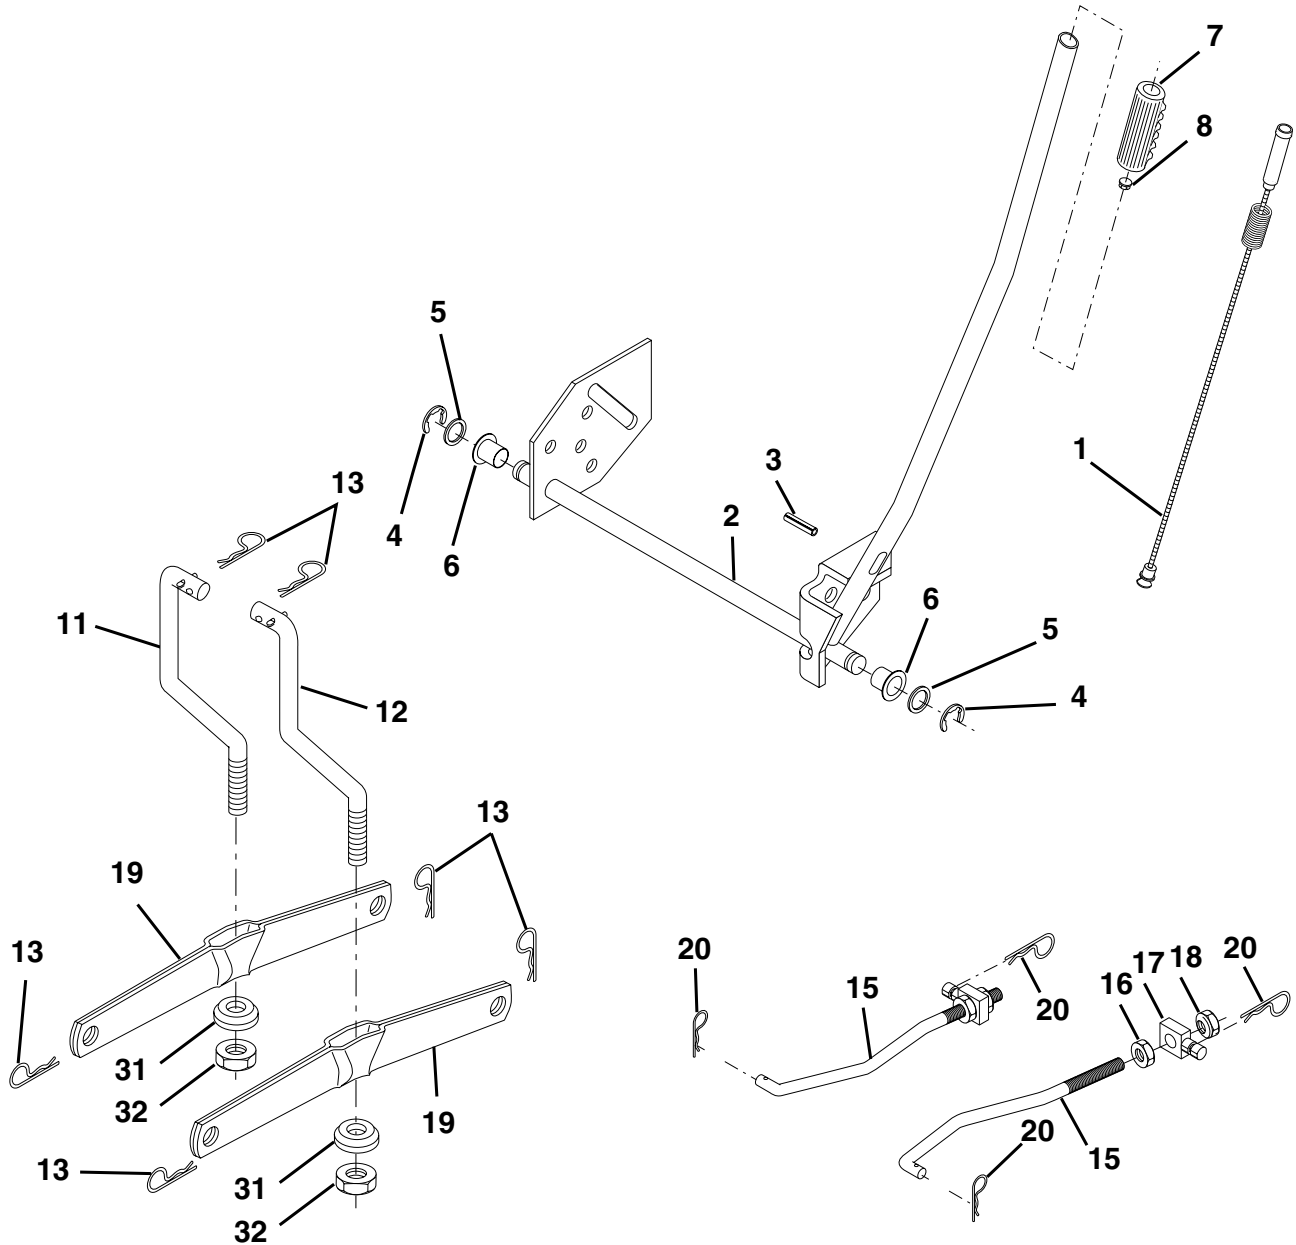

REPAIR PARTS

TRACTOR - - MODEL NUMBER RE145H42J

MOWER LIFT

KEY NO.	PART NO.	DESCRIPTION
1	159460	Asm. Inner Wire w/Plunger
2	159471	Asm., Shaft, Lift
3	105767X	Pin, Groove
4	12000002	Ring, E #5133-62
5	19211621	Washer 21/32 x 1 x 21 Ga.
6	120183X	Bearing, Nylon
7	109413X	Grip Handle Bicycle Matte Blk
8	124526X	Button, Plunger
11	139865	Link, Lift, Lh
12	139866	Link, Lift, Rh

KEY NO.	PART NO.	DESCRIPTION
13	4939M	Spring, Retainer
15	173288	Link, Front
16	73350800	Nut, Jam, Hex 1/2-13 Unc
17	175689	Trunnion
18	73800800	Nut, Lock w/Wsh 1/2-13 Unc
19	139868	Arm, Suspension, Rear
20	163552	Spring, Retainer
31	169865	Bearing, Pvt Lft
32	73540600	Nut Crownlock 3/8-24

NOTE: All component dimensions given in U.S. inches
1 inch = 25.4 mm