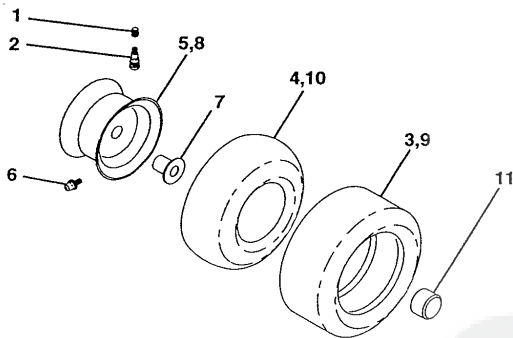

NOTE: All component dimensions given in U.S. inches.
1 inch = 25.4 mm

REPAIR PARTS

TRACTOR- -MODEL NO. WZ12536RDA

DECALS

KEY NO.	PART NO.	DESCRIPTION	KEY NO.	PART NO.	DESCRIPTION
1	145498	Decal Read Owner's Manual Sym	14	159736	Decal Chassis Hot Muffler
2	168409	Decal Hp Engine	15	166961	Decal Oper Bag Presence CRD
3	167337	Decal Hood Rh	16	162598	Decal Drawbar Load Limit
4	167338	Decal Hood Lh	17	140837	Decal Saddle Brake Parking
6	126187X	Decal 100 DBA	19	166963	Decal Console CRD White
8	145437	Decal Europe Stand Ce	21	166286	Decal Deck Sch 92 CRD
9	163769	Decal Fender Logo	22	163770	Decal, Strg Whl
10	145005	Decal Bat Dan/Poi P/L Sym Wpn	—	138311	Decal Lift Handle
11	145494	Decal Mower Cut Finger Symbol	—	133671	Pad Footrest
12	159737	Decal Brake/Clutch Symbol Lt	—	167261	Manual Operator's (Euro)
13	166959	Decal Warn Back Plate CRD	—	167262	Manual Parts

WHEELS & TIRES

KEY NO.	PART NO.	DESCRIPTION
1	59192	Cap Valve Tire
2	65139	Stem Valve
3	106222X	Tire F Ts 15 X 6 0 - 6 Service
4	59904	Tube Inner Front #35060
5	106732X427	Rim Asm 6" front White Service
6	278H	Fitting Grease
7	9040H	Bearing Flange
8	106108X427	Rim Asm 8" rear White Service
9	124635X	Tire R Ts 18 x 8.5-8 Service
10	7152J	Tube Rear 9 5 X 8 Service
11	104757X	Cap Axle Blk 1 50 X 1 00
--	144334	Sealant, Tire (10 oz. tube)