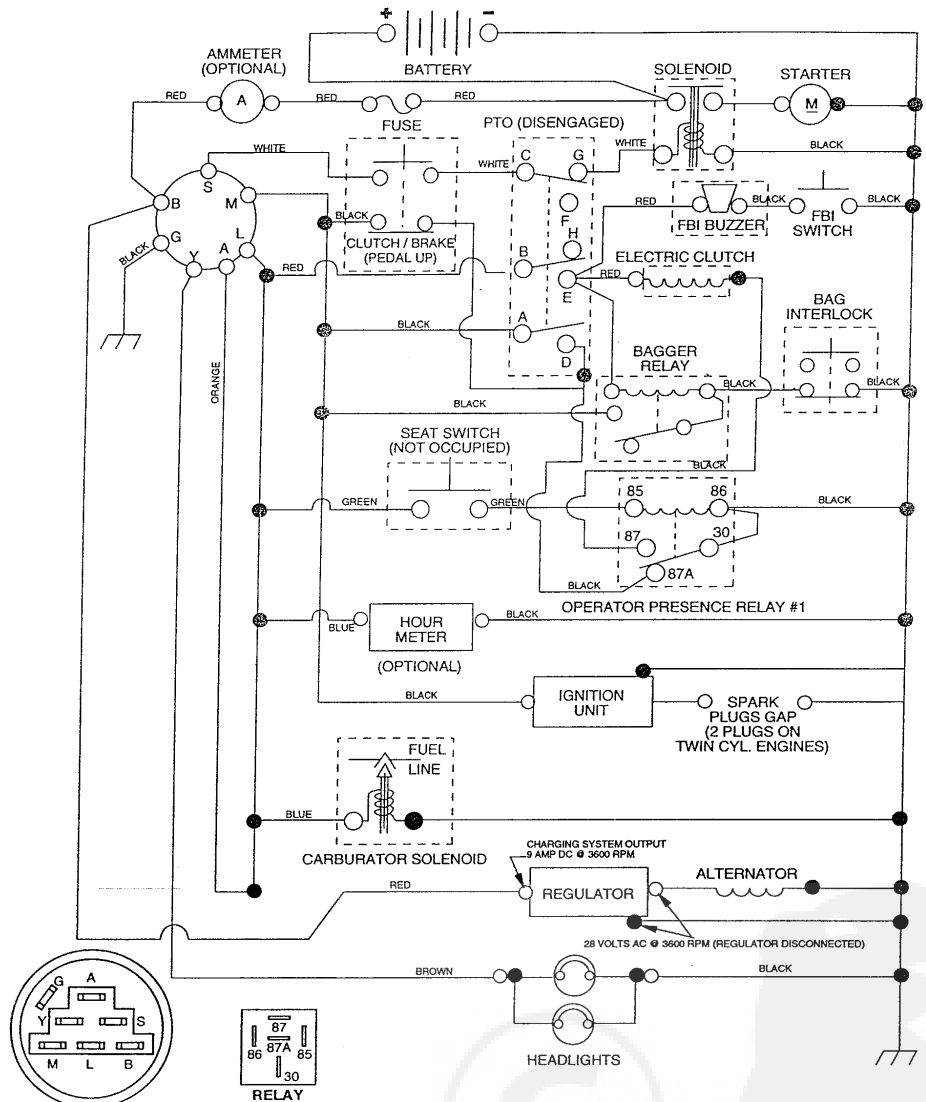

TRACTOR -- MODEL NO. WZ12536RDA

SCHEMATIC

POSITION	CIRCUIT	"MAKE"
OFF	G + M + L	NONE
RUN/LIGHT	B + L	A + Y
RUN	B + L	NONE
START	B + L + S	NONE

WIRING INSULATED CLIPS
NOTE: IF WIRING INSULATED CLIPS WERE REMOVED FOR SERVICING OF UNIT, THEY SHOULD BE REPLACED TO PROPERLY SECURE YOUR WIRING.

POSITION	CIRCUIT
OFF	C + G, B + H
ON	C + F, B + E, A + D

● NON-REMOVABLE CONNECTIONS
○ REMOVABLE CONNECTIONS