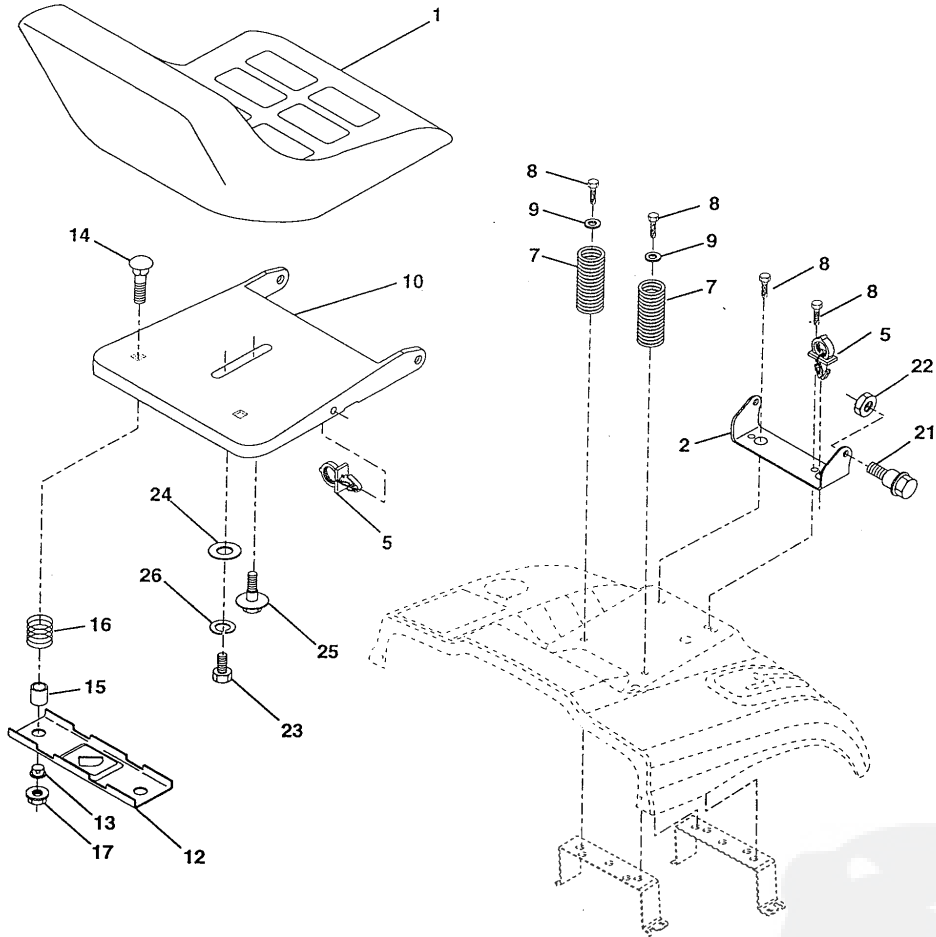

REPAIR PARTS

TRACTOR- -MODEL NO. WZ12536RDA

SEAT ASSEMBLY

KEY NO.	PART NO.	DESCRIPTION
1	127427	Seat
2	140551	Bracket Pnt Pivot Seat (blk)
5	145006	Clip Push In Hinged
7	124181X	Spring Seat Cprsn 2 250 Blk Zi
8	17490616	Screw Thdrol 3/8-16 X 1 Ty-ft
9	19131614	Washer 13/32 X 1 X 14 Ga
10	155925	Pan Pnt Seat (blk)
12	121246X	Bracket Pnt Mounting Switch
13	121248X	Bushing Snap Blk Nyl 50 Id
14	72050412	Bolt Rdhd Sht Nk 1/4-20x1-1/2
15	134300	Spacer Split .28 X .96 Zinc

KEY NO.	PART NO.	DESCRIPTION
16	121250X	Spring Cprsn
17	123976X	Nut Lock 1/4 Lge Flg Gr 5 Zinc
21	153236	Bolt Shoulder 5/16-18 Unc-2A
22	73800500	Nut Hex Lock w/lns 5/16-18
23	74780814	Bolt Fin Hex 3/8-16 x 7/8 Gr 5
24	19171912	Washer 17/32 X 1-3/16 X 12 Ga.
25	127018X	Bolt Shoulder 5/16-18 X 62
26	10040800	Washer Lock Hvy Hlcl Spr 1/2

NOTE: All component dimensions given in U.S. inches.
1 inch = 25.4 mm