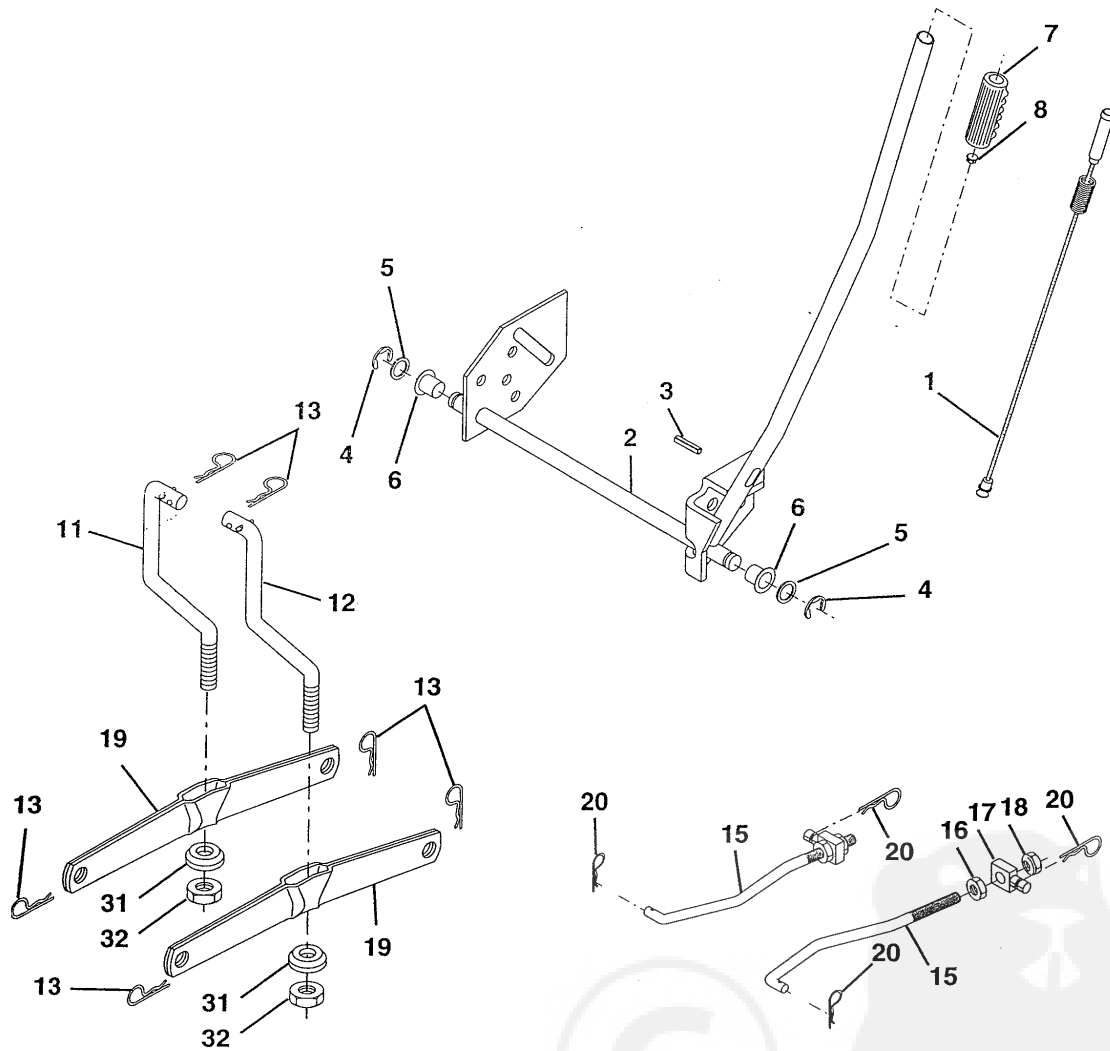

NOTE: All component dimensions given in U.S. inches
1 inch = 25.4 mm

REPAIR PARTS

TRACTOR--MODEL NO. WZ12536RDA

ENGINE

REPAIR PARTS

TRACTOR- -MODEL NO. WZ12536RDA

ENGINE

KEY NO.	PART NO.	DESCRIPTION
1	141359	Control Throt /Ch Lh
2	17720410	Screw Hex Thd Cut 1/4-20x5/8 T
3	-----	Engine Briggs Model 287707 Order Parts from Engine Manufacturer
4	137352	Muffler Exhaust B&S Lt
13	165291	Gasket 1 313 Id Tin Plated
14	13280324	Nipple Pipe 3/8 Npt X 3"
15	13200300	Elbow Std 90 Degree 3/8-18 Npt
16	11050600	Washer Lock Ext Tooth 3/8
23	159880	Shield Browning/Debris Guard
29	137180	Arrestor Spark
31	161911	Tank Fuel 2.00 Fr
32	140527	Cap Asm Fule Top Vent N/Lany
33	123487X	Clamp Hose Blk
35	17490512	Screw, Thdrol 5/16-18 x 3/4 Tyt
37	137040	Line Fuel 20"
38	-----	Plug Oil Drain (Order From Engine Manufacturer)
44	17490412	Screw Hexwsh Thdrol 1/4-20x3/4
46	19091416	Washer 9/32 X 7/8 X 16ga
62	10040500	Washer Lock Hvy Hlcl Spr 5/16
66	127951	Stop Throttle 3000 Rpm
72	71070512	Screw Hexhd Cap 5/16-18x3/4
78	17490620	Screw Thdrol 3/8-16x1-1/4 Tytt
81	128861	Nut Flange 1/4-20 Starter Nut

NOTE: All component dimensions given in U.S. inches
1 inch = 25.4 mm

REPAIR PARTS

TRACTOR- -MODEL NO. WZ12536RDA

MOWER LIFT

REPAIR PARTS

TRACTOR- -MODEL NO. WZ12536RDA

MOWER LIFT

KEY NO.	PART NO.	DESCRIPTION
1	159460	Washer Asm Inner Spring W/ Plunger
2	159471	Shaft Asm. Lift
3	105767X	Pin-Groove
4	12000002	E Ring #5133-62
5	19211621	Washer 21/32 x 1 x 21 Ga.
6	120183X	Bearing Nylon
7	109413X	Grip Handle
8	124526X	Button Plunger Black
11	165829	Link Asm Lift L.H.
12	165831	Link Asm Lift R.H.
13	4939M	Retainer Spring
15	127218	Link Front
16	73350800	Nut Jam Hex 1/2-13 Unc
17	130171	Trunnion Blk Zinc
18	73680800	Nut Crownlock 1/2-13 Unc
19	139868	Arm Suspension Mower
20	163552	Retainer Spring
31	140302	Bearing, Pvt. Lift. Spherical
32	73540600	Nut Crownlock 3/8-24