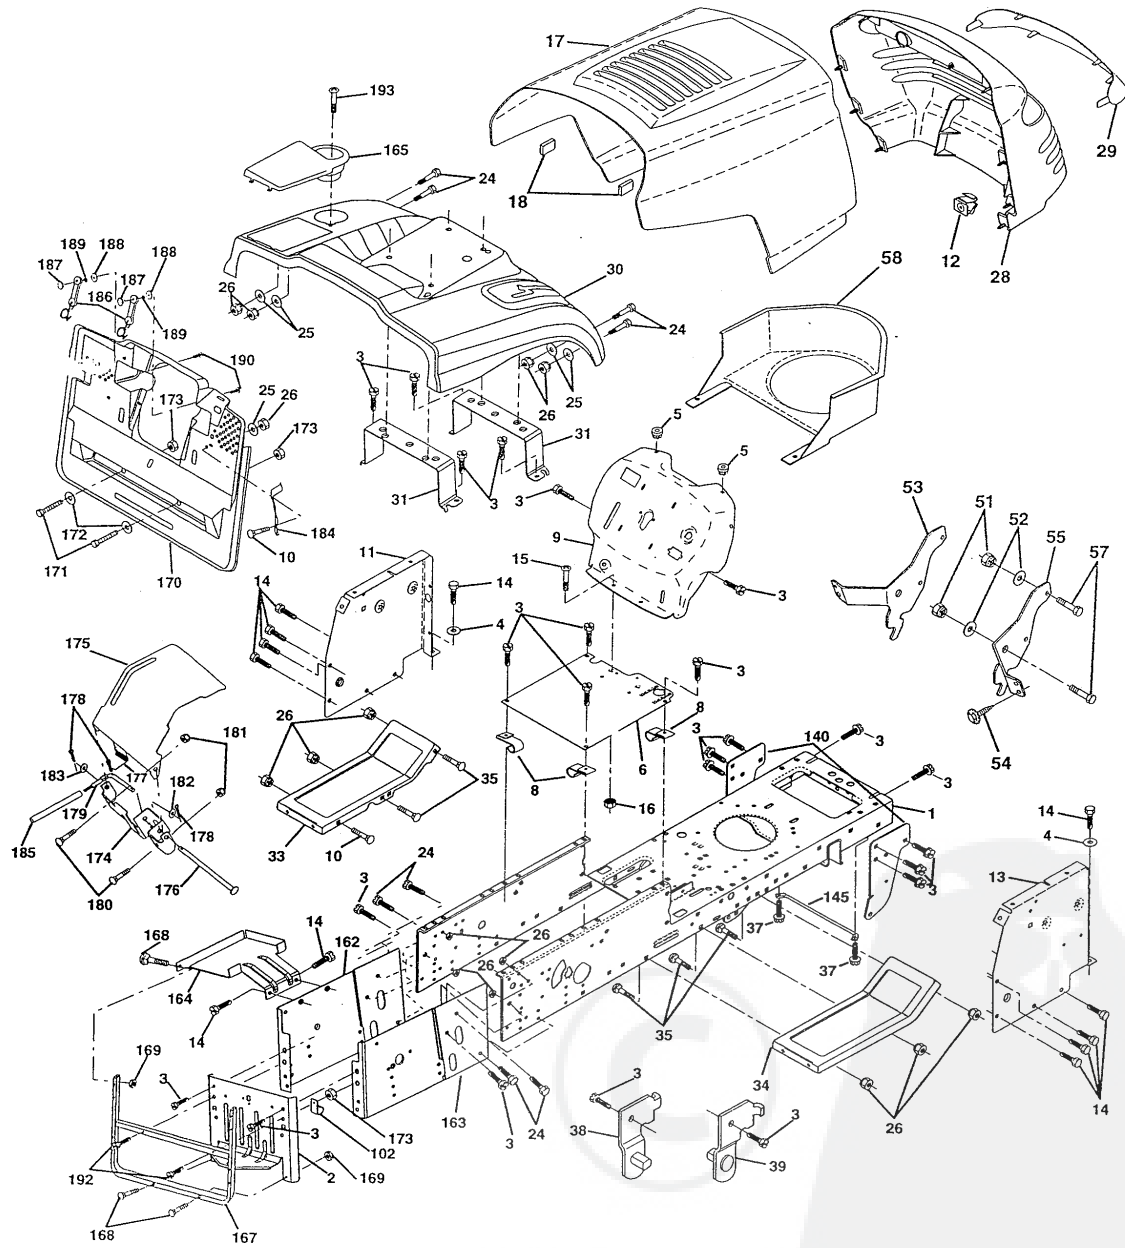

REPAIR PARTS

TRACTOR- -MODEL NO. WZ12536RDA

CHASSIS AND ENCLOSURES

REPAIR PARTS

TRACTOR- -MODEL NO. WZ12536RDA

CHASSIS AND ENCLOSURES

KEY NO.	PART NO.	DESCRIPTION	KEY NO.	PART NO.	DESCRIPTION
1	165480	Chassis Assembly	58	150127	Duct Air Engine Pl/Lt
2	165606	Drawbar	102	2751R	Clip line Fule 13/32 Mtg Hole
3	17490612	Screw, Thd. Roll. 3/8-16 x 3/4	140	158418	Bracket Front Suspension
4	19131216	Washer 13/32 x 3/4 x 16 Gauge	145	156524	Rod Pivot Chassis/Hood
5	155272	Bumper Hood/Dash	162	165672	Bracket Exten Chassis Lh CRD
6	155923	Saddle	163	165673	Bracket Exten Chassis Rh CRD
8	126471X	Clip Insulator 13/32 Mtg. Hole	164	165605	Support Battery CRD
9	147631X011	Dash	165	165742X428	Cover Battery CRD Lt
10	72140608	Bolt, Carriage 3/8-16 x 3/4	167	165779	Support Asm. Backplate WLDMNT
11	155927	Panel, Dash, L.H.	168	72050412	Bolt, RDHD SHT NK 1/4-20 x 1-1/2
12	145660	Clip, Tinnerman Grille P/L	169	123976X	Nut, Lock 1/4 LGE FLG Gr. 5 Zinc
13	155934X010	Panel, Asm. Dash R.H.	170	165607	Cover, Backplate Plastic Black
14	17490608	Screw Thdrol 3/8-16 x 1/2	171	74520640	Bolt, Fin Hex 3/8-16 x 2-1/2 Gr. 5
15	74180512	Screw, Machine, Truss Head 5/16-18 UNC x 3/4	172	19132016	Washer 13/32 x 1-1/4 x 16 Ga.
16	73510500	Nut	173	73510600	Nut, Keps Hex 3/8-16 UNC
17	159639X505	Hood Assembly	174	165939	Bracket Switch FBI CRD
18	126938X	Bumper Hood	175	166212	Guard Door Rear CRD
20	156437	Plate Mtg. Battery/Fuel Tank	176	128600	Pin Hinge Pivot
24	74780616	Bolt	177	132796	Spring Bagger Top LH Black
25	19131312	Washer 13/32 x 13/16 x 12 Gauge	178	76020312	Pin Cotter 3/32 x 3/4 Cad Zinc
26	73800600	Nut	179	165942	Rod Pivot FBI CRD
28	157373	Grille PL	180	74760516	Bolt Hex HD 5/16-18 UNC x 1
29	140273X599	Lens, Grille	181	73680500	Nut Crownlock 5/16-18
30	165714X505	Fender	182	138200	Washer .385 x .625 x 11 Ga.
31	165156	Bracket, Fender Support	183	19131316	Washer 13/32 x 13/16 x 16 Ga.
33	145244X505	Footrest, L.H.	184	166139	Bracket Actuator Bagger CRD
34	145243X505	Footrest, R.H.	185	165940	Tube Lever Switch FBI CRD
35	72110606	Bolt	186	160793	Latch Asm Mulch/Bagger
37	17490508	Screw Thdrol 5/16-18 x 1/2 TYT	187	2029J	Nut Weld .327/.304 #10-24
38	139886	Pivot Bracket Assembly, L.H.	188	19061216	Washer #10
39	139887	Pivot Bracket Assembly, R.H.	189	10071000	Washer Lock #10
51	73800400	Nut Lock w/Insert 1/4-20 UNC	190	71161010	Screw Truss Hd Phil 10-24 x 5/8
52	19091416	Washer 9/32 x 7/8 x 16 Ga.	192	17490624	Screw Thdrol 3/8-16 x 1-1/2
53	144697	Bracket, Grille LH	193	17720410	Screw Hex Thd Cut 1/4-20 x 5/8
54	161464	Screw Hex WSHD 8-18 x 7/8	--	5479J	Plug, Button
55	144696	Bracket, Grille RH			
57	74780412	Bolt, Fin Hex 1/4-20 UNC x .75			

NOTE: All component dimensions given in U.S. inches.
1 inch = 25.4 mm.