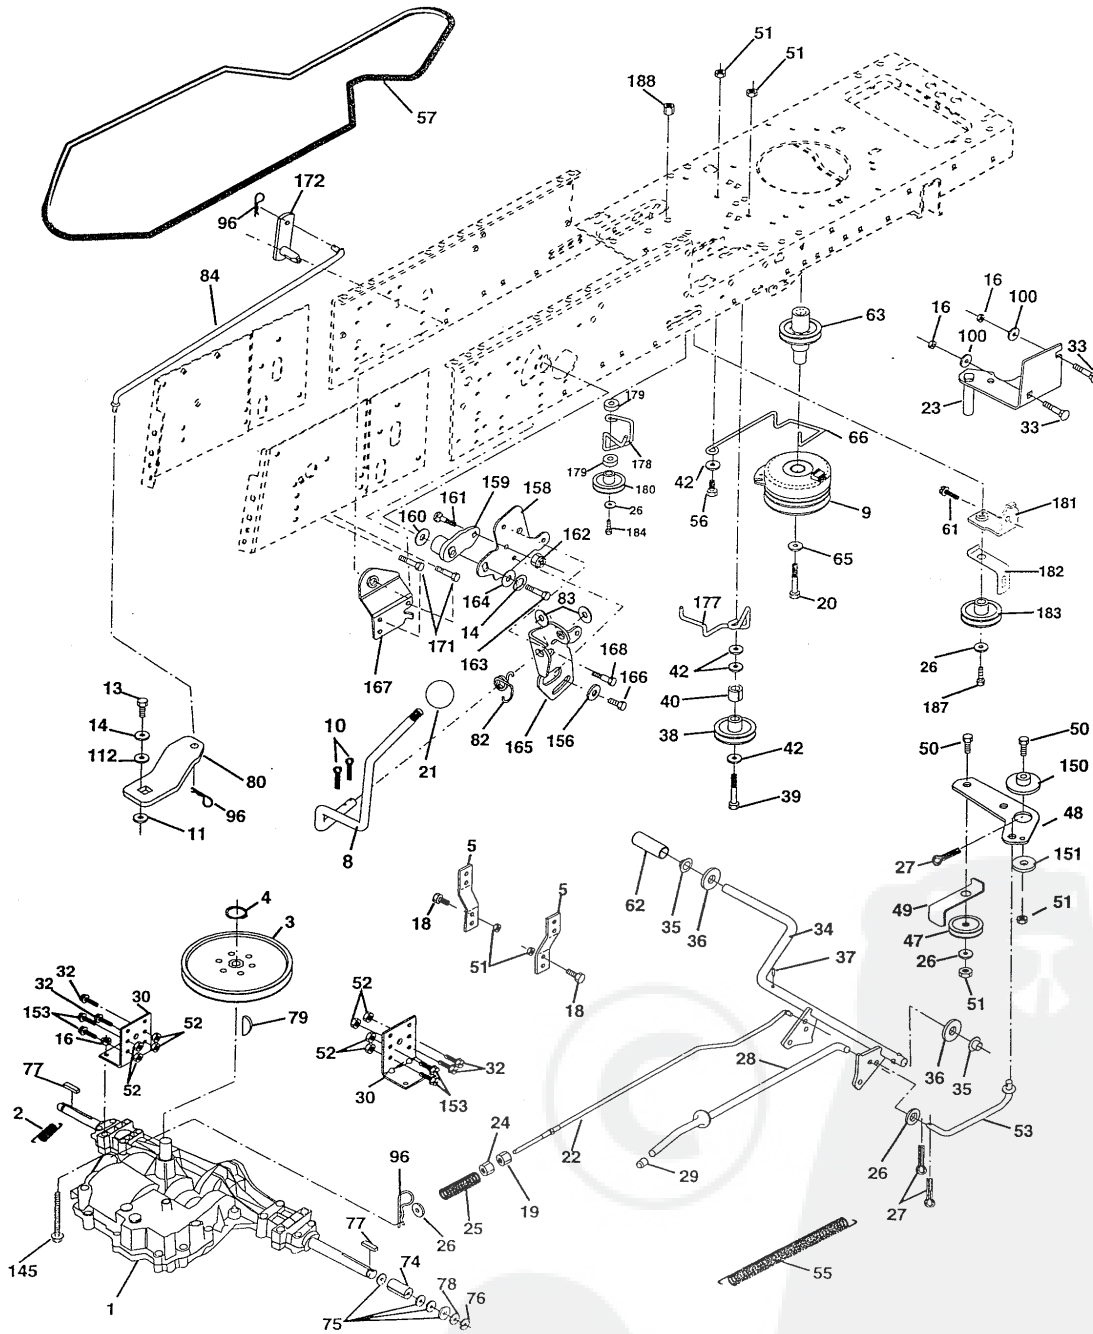

REPAIR PARTS

TRACTOR- -MODEL NO. WZ12536RDA

DRIVE

REPAIR PARTS

TRACTOR- -MODEL NO. WZ12536RDA

DRIVE

KEY NO.	PART NO.	DESCRIPTION	KEY NO.	PART NO.	DESCRIPTION
1	-----	Transaxle Peerless 206-546 Order parts from transaxle manufacturer	62	8883R	Cover, Pedal
2	146682	Spring Brake Return	63	145868	Pulley, Clutch elect EVX 1"
3	165999	Pulley Transaxle	65	10040700	Washer
4	12000028	Ring Retainer #5100-62	66	154778	Keeper, Belt Engine F-Proof
5	121520X	Strap Torque 30 Degrees	74	137057	Spacer, Axle
8	165619	Rod, Shift Fender Adjust Lt	75	121749X	Washer 25/32 x 1-1/4 x 16 Ga.
9	167162	Clutch Ele EVX 80 W/Hard Brake	76	12000001	Ring, E
10	76020416	Pin, Cotter 1/8 x 1	77	123583X	Key, Square
11	105701X	Wash Plate Sht .388 Square Hole	78	121748X	Washer 25/32 x 1-5/8 x 16 Ga.
13	74550412	Bolt 1/4-28 Unf Gr 8 w/Patch	79	2228M	Key Woodruff #9 3/16 x 3/4
14	10040400	Washer, Lock Hvy Helical	80	145090	Arm Shift Pmst 20" Tires
16	73800500	Nut, Lock Hex w/Ins 5/16-18 UNC	82	123782X	Spring, Torsion
18	74780616	Bolt Hex 3/8-16 UNC x 1 Gr.5	83	19*71216	Washer 17/32 x 3/4 x 16 Ga.
19	73800600	Nut, Lock Hex w/Wsh 3/8-16 UNC	84	165621	Link, Shift
20	150280	Bolt, Hex 7/16-20 x 4-1/4 5 Ga 1.38	96	4497H	Spring, Retainer 1"
21	106933X	Knob Rd 1/2-13 Plstc Thds Blk	100	19111216	Washer 11/32 x 3/4 x 16 Ga.
22	165811	Rod, Brake CRD Pmst	112	19091210	Washer 9/32 x 3/4 x 10 Ga
23	154978	Bracket asm Clutch Mtg. EVX 97	145	74490540	Bolt Hex FGHD 5/16-18 x Gr 5
24	73350600	Nut	150	165850	Bushing, Bellcrank Grnd Dr
25	106888X	Spring, Rod, Brake	151	19133210	Washer 13/32 x 2 x 10 Ga.
26	19131316	Washer 13/32 x 13/16 x 16 Ga.	153	74760516	Bolt Hex Hd 5/16-18 Unc x 1
27	76020412	Pin, Cotter 1/8 x 3/4	156	166002	Washer Srrted 5/16ID x 1.125
28	145204	Rod, Parking Brake	158	165589	Bracket Shift Mount
29	71673	Cap, Parking Brake	159	165494	Hub Tapered Flange Shift Lt
30	130807	Bracket, Mfg. Transaxle	160	19292016	Washer 29/32 x 1-1/4 x 16 Ga.
32	74760512	Bolt Hex 5/16-18 UNC x 3/4	161	72140406	Bolt Rdhd Sqnk 1/4-20 x 3/4 Gr 5
33	72140516	Bolt Rdhd Sqnk 5/16-18 Unc x 3/4	162	73680400	Nut Crownlock 1/4-20 Unc
34	165496	Shaft, Asm Pedal Foot CRD	163	74780416	Bolt Hex Fin 1/4-20 Unc x 1 Gr 5
35	120183X	Bearing, Nylon	164	19091010	Washer 5/8 x .281 x 10 Ga.
36	19211616	Washer 21/32 x 1 x 16 Ga.	165	165623	Bracket Pivot Lever
37	1572H	Pin, Roll 3/16 x 1"	166	166880	Screw 5/16-18 x 5/8
38	165936	Pulley Flat Composite 3.06"	167	165588	Bracket Support Shift CRD
39	74760644	Bolt Fin Hex 3/8-16 x 2-3/4	168	165492	Bolt Shoulder 5/16-18 x .561
40	4470J	Spacer, Split 395 x 59 Bzp	171	17490608	Screw Thdrol 3/8-16 x 1/2 Ty-Tt
42	19131312	Washer 13/32 x 13/16 x 12 Ga.	172	165635	Shaft Shift Front CRD
47	127783	Pulley, Idler, V Groove Plstic	177	165932	Keeper Flat Idler 3.06" CRD
48	154407	Bellcrank Clutch Grnd Drv	178	165933	Keeper Belt Idler 1.88" CRD
49	123205X	Retainer, Belt Style Spring	179	120958X	Washer Sintered
50	74760624	Bolt Hex Hd 3/8-16 UNC x 1-1/2	180	165630	Pulley, Idler, Flat 1.88"CRD
51	73680600	Nut, Crownlock 3/8-16 UNC	181	165797	Bracket Idler Ground Drive CRD
52	73680500	Nut Crownlock 5/16-18	182	165634	Keeper Belt 2.5" Od V-Idler CRD
53	105710X	Link, Clutch 7.66	183	165626	Pulley V-Idler 2.50" Od CRD
55	105709X	Spring, Return, Clutch	184	17490644	Screw Hexwsh Thdrol 3/8-16 x 2-3/4
56	74760620	Bolt, Hex 3/8-16 UNC x 1-1/4	187	17490620	Screw Thdrol 3/8-16 x 1-1/4 TT
57	165631	V-Belt Kev 111" Pmst CRD	188	110436X	Bushing Snap Split
61	17490612	Screw, Thdrol 3/8-16 x 3/4 Ty-TT			

NOTE: All component dimensions given in U.S. inches
1 inch = 25.4 mm