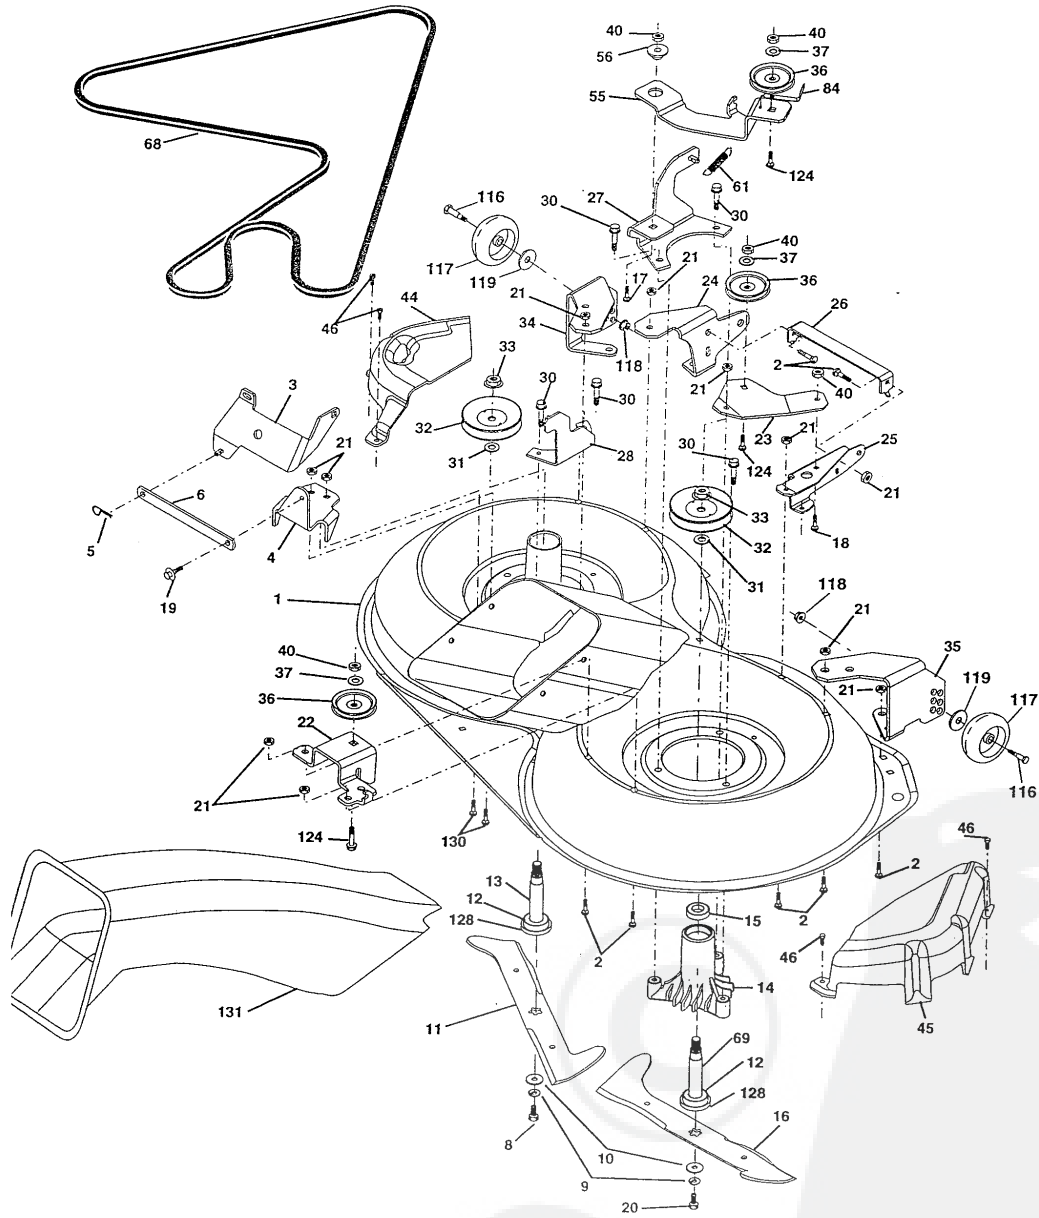

REPAIR PARTS

TRACTOR- -MODEL NO. WZ12536RDA

MOWER

REPAIR PARTS

TRACTOR- -MODEL NO. WZ12536RDA

MOWER

KEY NO.	PART NO.	DESCRIPTION
1	165552	Housing Asm. Mower 92 CRD
2	72140506	Bolt Rdhd Sqnk 5/16-18 Unc x 3/4
3	165569	Bracket Asm. S-Bar Chass 92 CRD
4	165558	Bracket Bar Sway Deck 92 CRD
5	4939M	Retainer Spring
6	165557	Bar Sway 92 CRD
8	850857	Bolt 3/8-24 x 1.25 Gr8 Patched
9	10030600	Washer Lock Hvy 3/8 Unplated
10	140296	Washer Hard Blade Mower vented
11	165560	Blade 3-1 Lh 92 CRD
12	129895	Bearing Ball #6204 (Mandrel)
13	137645	Shaft Asm. W/Lower Bearing
14	128774	Housing Mandrel Vented (Machd)
15	110485X	Bearing Ball Mandrel
16	165561	Blade 3-1 Rh 92 CRD
17	72140610	Bolt Carriage 3/8-16 x 1-1/4
18	72110608	Bolt Rdhd Sqnk 3/8-16 x 1 Gr5
19	132827	Bolt Shoulder 5/16-18 Thd Form
20	165484	Bolt 3/8-24 x 1.25 Gr8 Ptch Lhthd
21	73680500	Nut Crown Lock 5/16-18
22	165243	Bracket Idler Sprt RR 92 CRD
23	165446	Bracket Idler Sprt RF 92 CRD
24	165242	Bracket Suspension LF 92 CRD
25	165244	Bracket Suspension RF 92 CRD
26	165237	Brace Support Susp Frt CRD
27	165568	Bracket Asm. Susp RR 92 CRD
28	165567	Bracket Asm. Susp LR 92 CRD
30	157722	Screw Thd Rolling Washer Head
31	129963	Washer Spacer Mower Vented
32	153531	Mandrel Pulleys 36 & 46

KEY NO.	PART NO.	DESCRIPTION
33	137266	Nut Flg Top Lock Cntr B 9/16
34	165239	Bracket Gauge Wheel Lf 92 CRD
35	165238	Bracket Gauge Wheel Rf 92 CRD
36	146763	Pulley Idler V-Groove Dim 4.25
37	19131316	Washer 11/32 x 13/16 x 16 Ga
40	73680600	Nut Crownlock 3/8-16 Unc
44	165724	Cover Mandrel Lh 92 CRD
45	165556	Cover Mandrel Rh 92 CRD
46	137729	Screw Thd Roll 1/4-20 x 5/8
55	165445	Arm Idler 92 CRD
56	122052X	Spacer Retainer PM Mower
61	165945	Spring Tension Belt
68	165555	Hex-Belt 92 Mower 105AA
69	165482	Shaft Asm W/Lwr Brg Rh Thd CRD
84	156085	Keeper Belt Idler
116	137644	Bolt Shoulder
117	133957	Wheel Gage Donut Wide
118	73930600	Nut Centerlock 3/8-16 Unc
119	19121414	Washer 3/8 x 7/8 x 14 Ga.
124	72110612	Bolt Carr Sh 3/8-16 x 1-1/2 Gr5
128	153390	Washer Felt
130	72110506	Bolt Rdhdsqnk 5/16-18 Unc x 3/4
131	165661	Chute Bagger CRD 92cm
--	130794	Mandrel Asm Service
--	165579	Mandrel Asm CRD Lh Threads SVC
--	165578	Deck Mower Complete

NOTE: All component dimensions given in U.S. inches
1 inch = 25.4 mm