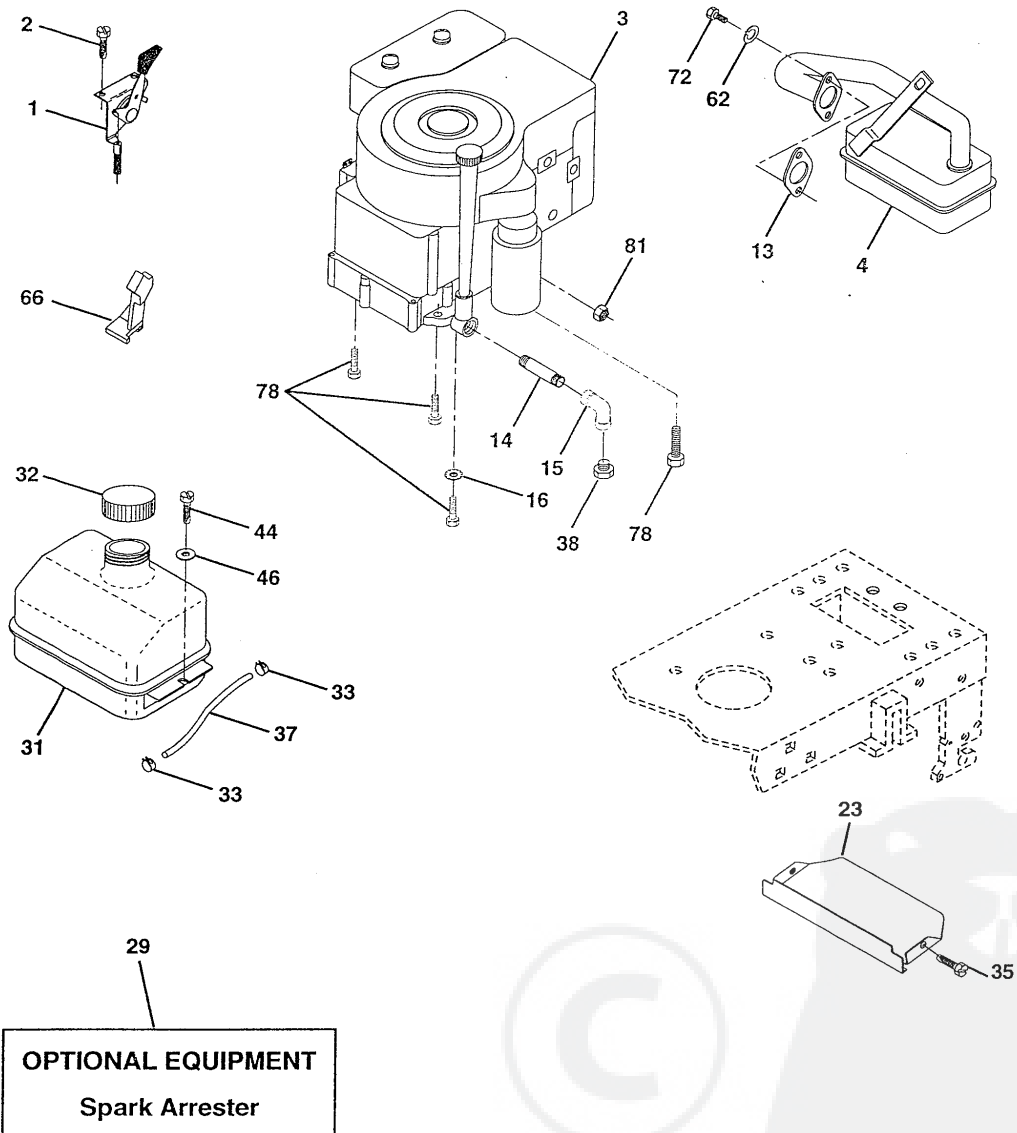

NOTE: All component dimensions given in U.S. inches
1 inch = 25.4 mm

REPAIR PARTS

TRACTOR--MODEL NO. WZ12536RDA

ENGINE

REPAIR PARTS

TRACTOR- -MODEL NO. WZ12536RDA

ENGINE

KEY NO.	PART NO.	DESCRIPTION
1	141359	Control Throt /Ch Lh
2	17720410	Screw Hex Thd Cut 1/4-20x5/8 T
3	-----	Engine Briggs Model 287707 Order Parts from Engine Manufacturer
4	137352	Muffler Exhaust B&S Lt
13	165291	Gasket 1 313 Id Tin Plated
14	13280324	Nipple Pipe 3/8 Npt X 3"
15	13200300	Elbow Std 90 Degree 3/8-18 Npt
16	11050600	Washer Lock Ext Tooth 3/8
23	159880	Shield Browning/Debris Guard
29	137180	Arrestor Spark
31	161911	Tank Fuel 2.00 Fr
32	140527	Cap Asm Fule Top Vent N/Lany
33	123487X	Clamp Hose Blk
35	17490512	Screw, Thdrol 5/16-18 x 3/4 Tyt
37	137040	Line Fuel 20"
38	-----	Plug Oil Drain (Order From Engine Manufacturer)
44	17490412	Screw Hexwsh Thdrol 1/4-20x3/4
46	19091416	Washer 9/32 X 7/8 X 16ga
62	10040500	Washer Lock Hvy Hlcl Spr 5/16
66	127951	Stop Throttle 3000 Rpm
72	71070512	Screw Hexhd Cap 5/16-18x3/4
78	17490620	Screw Thdrol 3/8-16x1-1/4 Tytt
81	128861	Nut Flange 1/4-20 Starter Nut

NOTE: All component dimensions given in U.S. inches
1 inch = 25.4 mm

REPAIR PARTS

TRACTOR- -MODEL NO. WZ12536RDA

MOWER LIFT

REPAIR PARTS

TRACTOR- -MODEL NO. WZ12536RDA

MOWER LIFT

KEY NO.	PART NO.	DESCRIPTION
1	159460	Washer Asm Inner Spring W/ Plunger
2	159471	Shaft Asm. Lift
3	105767X	Pin-Groove
4	12000002	E Ring #5133-62
5	19211621	Washer 21/32 x 1 x 21 Ga.
6	120183X	Bearing Nylon
7	109413X	Grip Handle
8	124526X	Button Plunger Black
11	165829	Link Asm Lift L.H.
12	165831	Link Asm Lift R.H.
13	4939M	Retainer Spring
15	127218	Link Front
16	73350800	Nut Jam Hex 1/2-13 Unc
17	130171	Trunnion Blk Zinc
18	73680800	Nut Crownlock 1/2-13 Unc
19	139868	Arm Suspension Mower
20	163552	Retainer Spring
31	140302	Bearing, Pvt. Lift. Spherical
32	73540600	Nut Crownlock 3/8-24