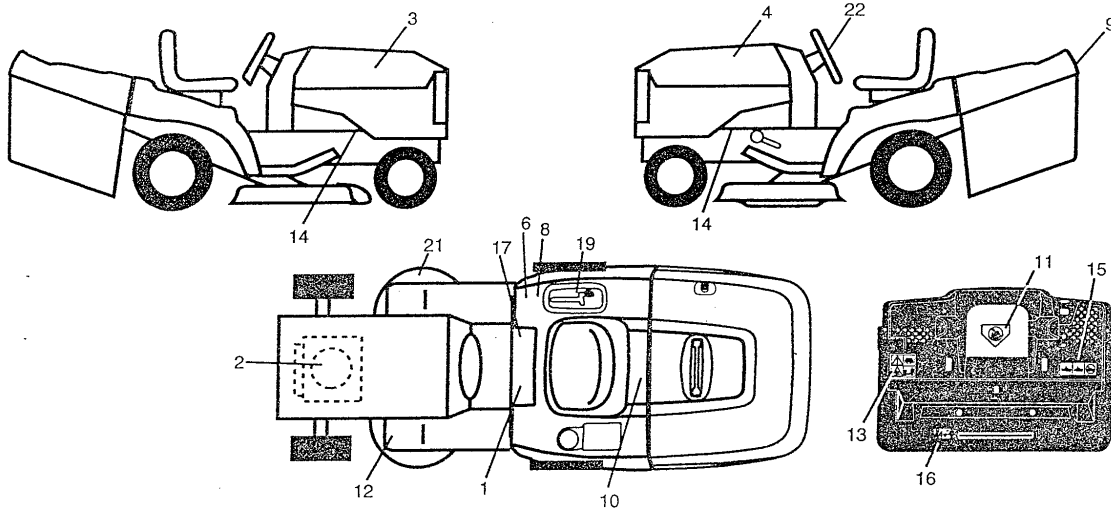

REPAIR PARTS

TRACTOR- -MODEL NO. WZ12536RDA

DECALS

KEY NO.	PART NO.	DESCRIPTION	KEY NO.	PART NO.	DESCRIPTION
1	145498	Decal Read Owner's Manual Sym	14	159736	Decal Chassis Hot Muffler
2	168409	Decal Hp Engine	15	166961	Decal Oper Bag Presence CRD
3	167337	Decal Hood Rh	16	162598	Decal Drawbar Load Limit
4	167338	Decal Hood Lh	17	140837	Decal Saddle Brake Parking
6	126187X	Decal 100 DBA	19	166963	Decal Console CRD White
8	145437	Decal Europe Stand Ce	21	166286	Decal Deck Sch 92 CRD
9	163769	Decal Fender Logo	22	163770	Decal, Strg Whl
10	145005	Decal Bat Dan/Poi P/L Sym Wpn	—	138311	Decal Lift Handle
11	145494	Decal Mower Cut Finger Symbol	—	133671	Pad Footrest
12	159737	Decal Brake/Clutch Symbol Lt	—	167261	Manual Operator's (Euro)
13	166959	Decal Warn Back Plate CRD	—	167262	Manual Parts