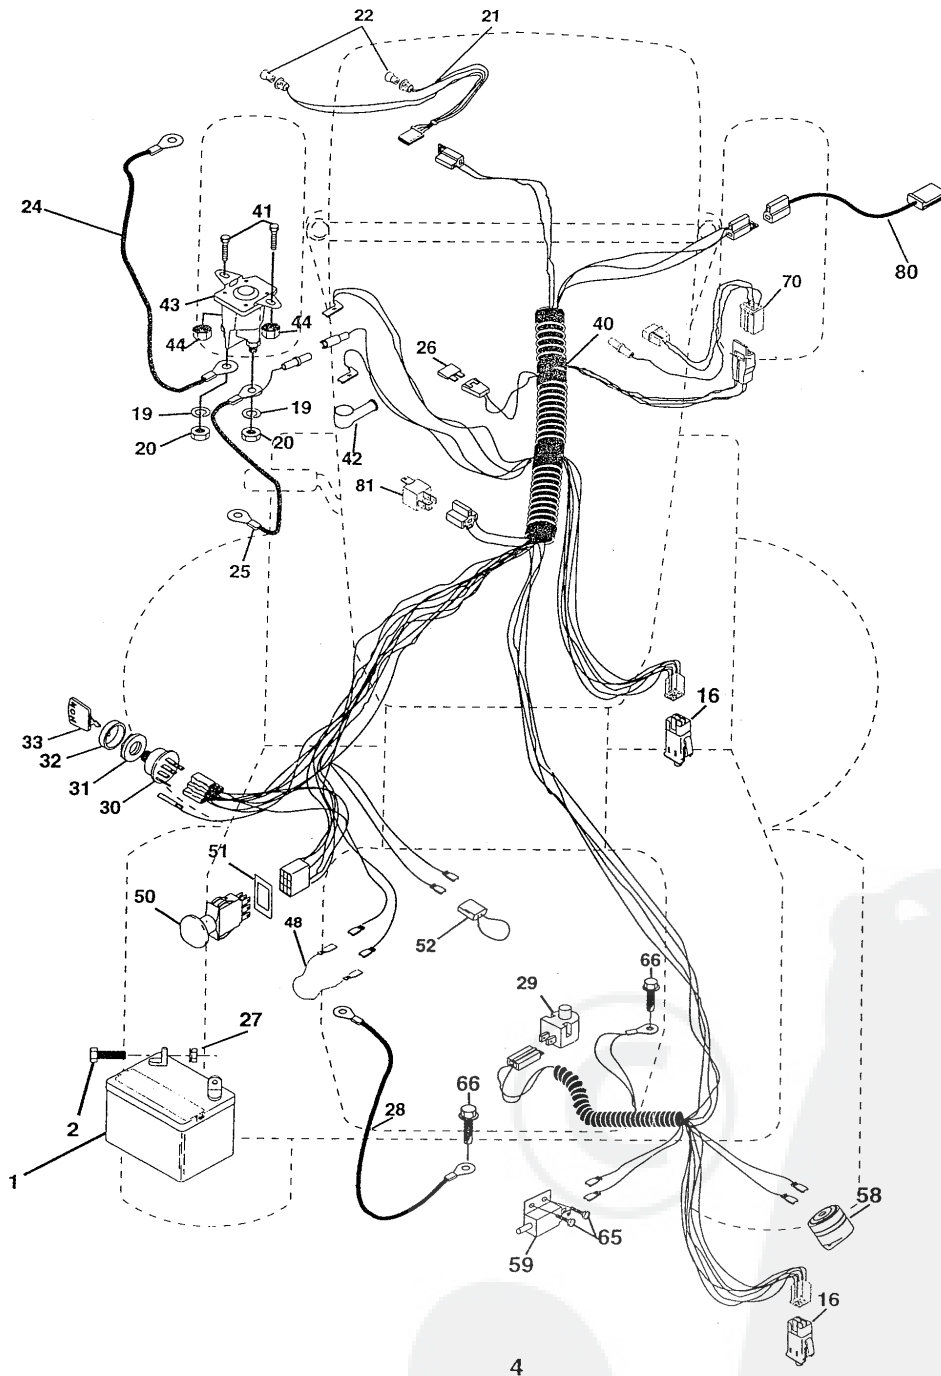

● NON-REMOVABLE CONNECTIONS
 ○ REMOVABLE CONNECTIONS

REPAIR PARTS

TRACTOR- -MODEL NO. WZ12536RDA

ELECTRICAL

REPAIR PARTS

TRACTOR- -MODEL NO. WZ12536RDA

ELECTRICAL

KEY NO.	PART NO.	DESCRIPTION
1	144925	Battery 12 Volt 25 AMP Wet
2	74760412	Bolt Hex Hd 1/4-20 Unc X 3/4
16	153664	Switch Interlock Push-In
19	10090400	Washer Lock 1/4
20	73350400	Nut Jam Hex 1/4-20 Unc
21	166181	Harness Asm Light W/4152J
22	4152J	Bulb Light #1156
24	4799J	Cable Starter 6Ga 11" Red
25	165987	Cable Battery Crd 56" Red
26	166180	Fuse 15 Amp
27	73510400	Nut Keps Hex 1/4-20 Unc
28	127725X	Cable Ground 6Ga 18" Black
29	160784	Switch Plunger Normal Op Olive
30	140301	Switch Ignition 4Pos W/Lights
31	124211X	Nut Ignition #125
32	141226	Cover Switch Ignition #121
33	122147X	Key Ign Molded Indak
40	166158	Harness Ign Crd Elect
41	71110408	Bolt Flk Fin Hex 1/4-20 Unc X 1/2
42	131563	Cover Terminal Red
43	145673	Solenoid
44	73640400	Nut Keps Blk Hex 1/4-20 Unc
48	140844	Adapter Ammeter Rectangular
50	154963	Switch PTO 3PDT Red Delta 96
51	140405	Ring Retainer PTO
52	141940	Protection Wire Loop
58	165943	Buzzer Crd
59	166299	Switch FBI CRD
65	17211008	Screw Slftp #10-16 x 1/2 Ty-Ab
66	17490608	Screw Thdrol 3/8-16 x 1/2 Ty-Tt
70	166668	Harness Engine B&S Reg W/AFTSO
80	146685	Harness Clutch EVX
81	109748X	Relay Asm

WHEELS & TIRES

KEY NO.	PART NO.	DESCRIPTION
1	59192	Cap Valve Tire
2	65139	Stem Valve
3	106222X	Tire F Ts 15 X 6 0 - 6 Service
4	59904	Tube Inner Front #35060
5	106732X427	Rim Asm 6" front White Service
6	278H	Fitting Grease
7	9040H	Bearing Flange
8	106108X427	Rim Asm 8" rear White Service
9	124635X	Tire R Ts 18 x 8.5-8 Service
10	7152J	Tube Rear 9 5 X 8 Service
11	104757X	Cap Axle Blk 1 50 X 1 00
--	144334	Sealant, Tire (10 oz. tube)