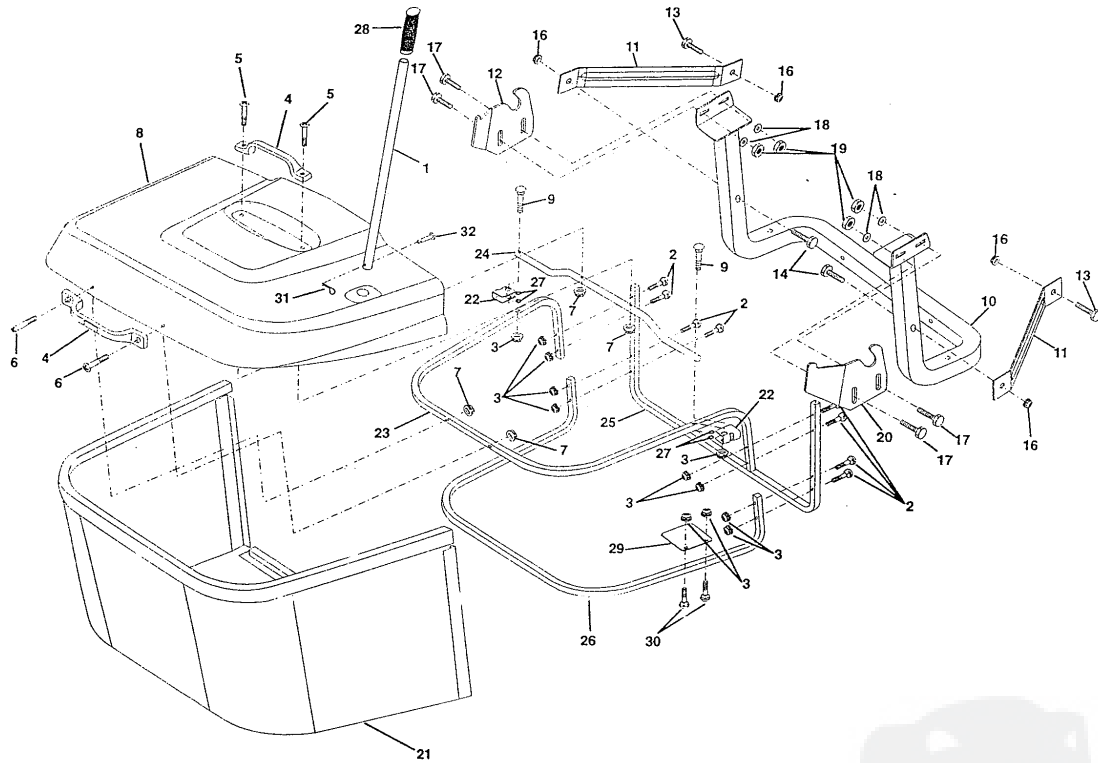

REPAIR PARTS

TRACTOR- -MODEL NO. WZ12536RDA

BAGGER

REPAIR PARTS

TRACTOR- -MODEL NO. WZ12536RDA

BAGGER

KEY NO.	PART NO.	DESCRIPTION
1	165249	Tube Handle Bagger CRD
2	72140416	Bolt Carriage 1/4-20 x 2.0 Gr.5
3	123976X	Nut Lock 1/4 Lge Flg Gr. 5 Zinc
4	165693	Handle Grab Plastic Black
5	74981024	Screw Pan Head #10-24 x 1.50 Blk
6	74981032	Screw Pan Hd
7	59931	Nut Lock #10-24 Flg Gr.5 Zinc
8	165715X505	Cover Bagger Plastic CRD
9	72140418	Bolt Carriage 1/4-20 x 2.25d x Gr.5
10	165716	Support AsmWldmnt Bagger CRD
11	165719	Bracket Support Upper Bag CRD
12	165735	Bracket Pivot Bagger Lh CRD
13	72110606	Bolt Rdhd Sht Sqnk 3/8-16 x 3/4
14	74520640	Bolt Hex 3/8-16 x 2-1/2 Gr.5
16	73900600	Nut Lock Flg 3/8-16 Unc
17	72140506	Bolt Rdhd Sht Sqnk 5/16 -18 Unc x 3/4
18	19112016	Washer 11/32 x 1.25 x 16 Ga.
19	73800500	Nut Lock Hex W/Ins 5/16-18 Unc Pl
20	165736	Bracket Pivot Bagger RH CRD
21	165780	Bag Asm CRD
22	165781	Bracket Side Bagger CRD
23	165782	Tube Upper Bagger CRD
24	165783	Tube Pivot Bagger CRD
25	165784	Tube Front Bagger CRD
26	165785	Tube Lower Bagger CRD
27	165786	Grommet Extruded Cut1/8
28	165787	Grip Handle Black
29	165839	Plate Stop Bagger handle CRD
30	72140410	Bolt Carriage 1/4-20 x 1 Gr.5
31	4497H	Retainer Spring 1" Zinc/Cad
32	126875X	Rivet Rd Hd Drilled 3/8 Dia

NOTE: All component dimensions given in U.S. inches
1 inch = 25.4 mm