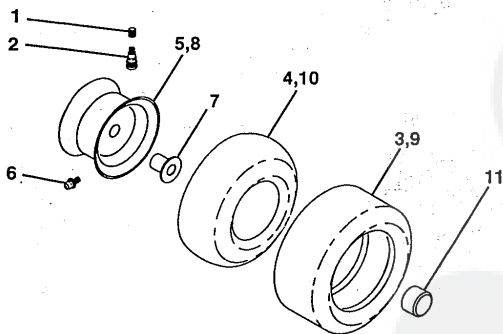

WHEELS & TIRES

KEY NO.	PART NO.	DESCRIPTION
1	59192	Cap Valve Tire
2	65139	Stem Valve
3	106222X	Tire F Ts 15 X 6.0 - 6 Service
4	59904	Tube Front (Service Item Only)
5	106732X427	Rim Asm 6" (front White Service)
6	278H	Fitting Grease (Front Wheel Only)
7	9040H	Bearing Flange (Front Wheel Only)
8	106108X427	Rim Asm 8" (rear White Service)
9	106268X	Tire R Ts 18 x 9.5-8 C Service
10	7152J	Tube Rear (Service Item Only)
11	104757X	Cap Axle Blk 1.50 X 1.00
--	144334	Sealant, Tire (10 oz. Tube)

NOTE: All component dimensions given in U.S. inches
1 inch = 25.4 mm.