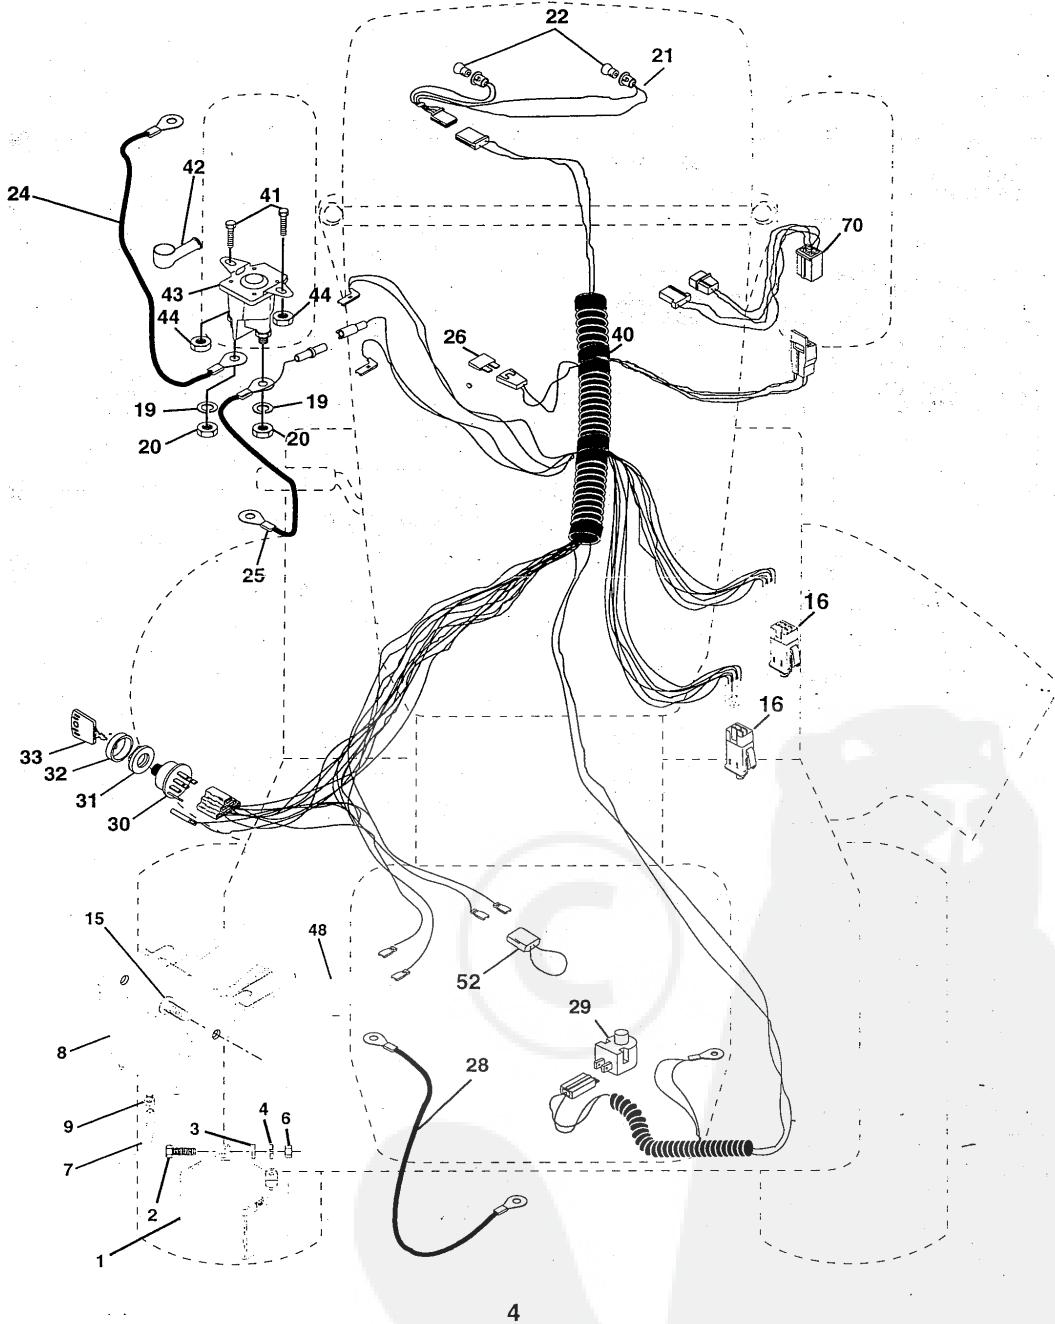

REPAIR PARTS

TRACTOR -- MODEL NUMBER TM14542A

ELECTRICAL

REPAIR PARTS

TRACTOR - - MODEL NUMBER TM14542A

ELECTRICAL

KEY NO.	PART NO.	DESCRIPTION
1	144925	Battery 12 Volt 25 AMP
2	74760412	Bolt Hex Hd 1/4-20unc X 3/4
3	19091016	Washer 9/32 x 5/8 x 16 Ga.
4	10040400	Washer Lock Hvy Helical 1/4
6	73220400	Nut Fin Hex 1/4-20 Unc
7	109238X	Tube Plastic 12"
8	156417	Case Battery
9	109596X	Clamp Hose Olive
15	147688	Fastner Snap-In
16	153664	Switch Interlock Push-In
19	10090400	Washer Lock 1/4
20	73350400	Nut Jam Hex 1/4-20 Unc
21	136850	Harness Asm Light W/4152j
22	4152J	Bulb Light #1156
24	4799J	Cable Battery 6 Ga 11" red
25	146147	Cable Battery 6 Ga 44" red
26	108824X	Fuse 30 AMP Auto Green
28	4207J	Cable Ground 6 Ga 12" black
29	121305X	Switch Plunger Nc Gray
30	140301	Switch Ign 4 pos w/lights
31	124211X	Nut Ignition
32	141226	Cover Sw Ignition
33	122147X	Key Ign Modleded Generic
40	156442	Harness Ignition LT PL Mech
41	71110408	Bolt Blk Fin Hex 1/4 - 20 x 1/2
42	131563	Cover Terminal Red
43	145673	Solenoid
44	73640400	Nut Keps Hex 1/4-20 Unc
48	140844	Adapter Ammeter
52	141940	Protection Wire Loop
70	140422	Harness, Eng.

NOTE: All component dimensions give in U.S. inches
1 inch = 25.4 mm.