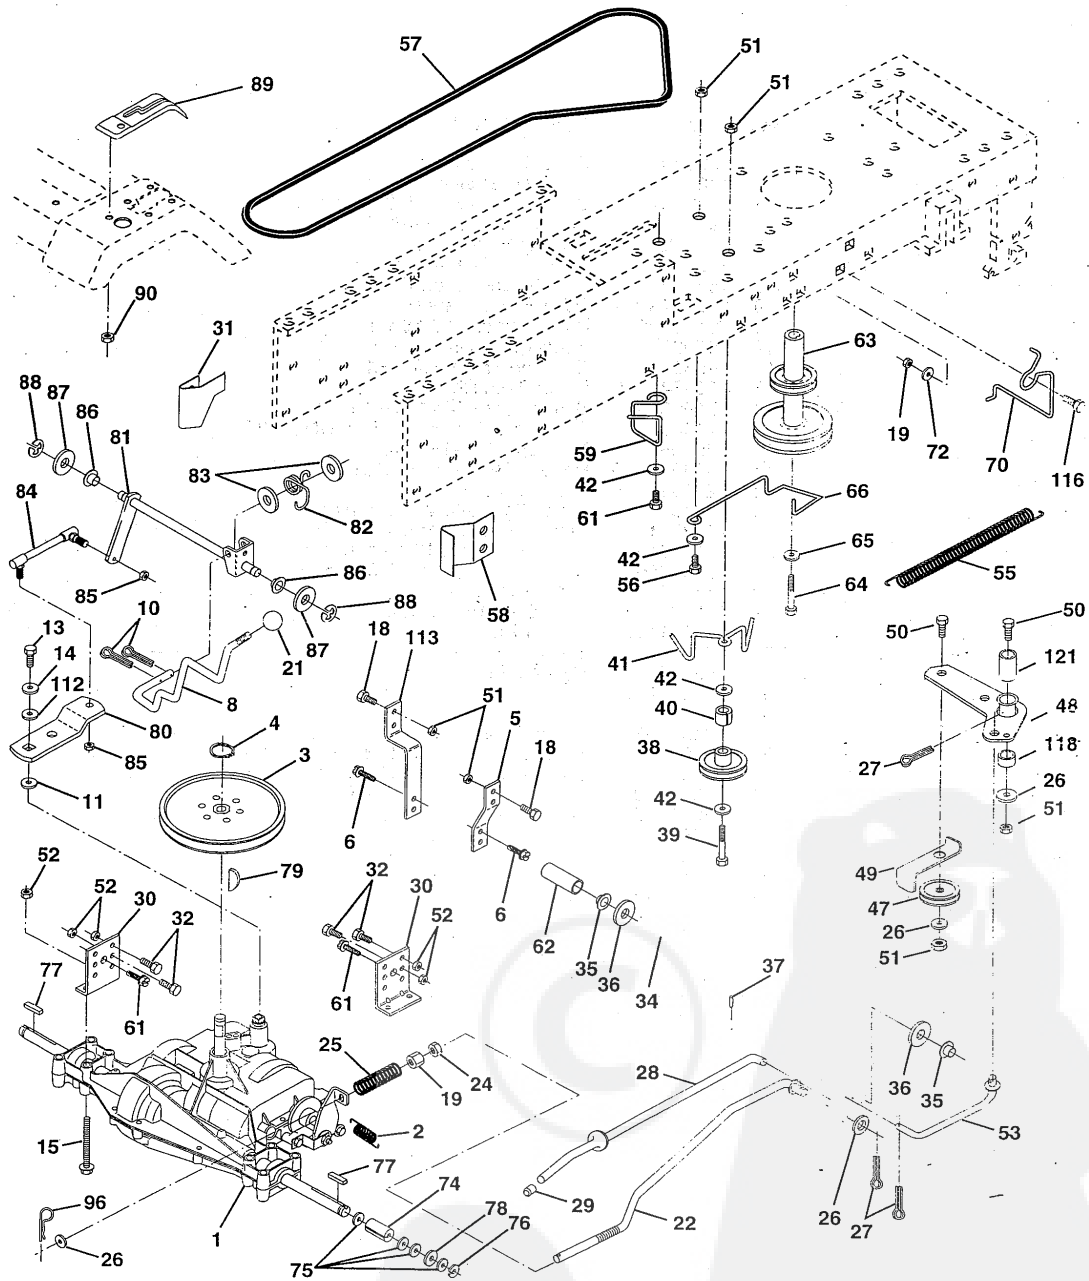

REPAIR PARTS

TRACTOR - - MODEL NUMBER TM14542A

DRIVE

REPAIR PARTS

TRACTOR -- MODEL NUMBER TM14542A

DRIVE

KEY NO.	PART NO.	DESCRIPTION	KEY NO.	PART NO.	DESCRIPTION
1	-----	Transaxle (See Breakdown)	52	73680500	Nut Crownlock 5/16-18 Unc
		Peerless 930-055A	53	105710X	Link Clutch
2	146682	Spring Return Brake T/a Zinc	55	105709X	Spring Return Clutch 6 75
3	123666X	Pulley Transaxle 18" tires	56	74760620	Bolt Fin Hex 3/8-16 X 1/4
4	1200028	Ring Retainer # 5100-62	57	130801	V-Belt Ground Drive 95 25
5	121520X	Strap Torque 30 Degrees	58	127274X	Keeper Belt RH LT Pnt/zinc 16g
6	17490512	Screw Thdrol 5/16-18 X 3/4 TYT	59	140312	Keeper Belt Span Ctr
8	141003	Rod Shifter	61	17490612	Screw Thdrol 3/8-16x3/4 Ty-tt
10	76020416	Pin Cotter 1/8 X 1 Cad	62	8883R	Cover Pedal Blk Round
11	105701X	Washer Plate Shf 388 Sq Hole	63	140186	Engine Pulley LT/YT
13	74550412	Bolt 1/4-28 Unf Gr 8 W/Patch	64	71170764	Bolt Hex
14	10040400	Washer Lock Hvy Helical 1/4	65	10040700	Washer Lock Hvy Hlcl Spr 7/16
15	74490544	Bolt Hex 5/16-18 Gr. 5	66	154778	Keeper Belt Engine
18	74780616	Bolt, Fin Hex 3/8-16 x 1 Gr. 5	70	134683	Guide Belt Mower Drive RH
19	73800600	Nut Lock 3/8-16 Unc	72	19132012	Washer 13/32 X 1-1/4 X 12 Ga
21	106933X	Knob	74	137057	Spacer Axle
22	130804	Rod Brake Blk Zinc 26 840	75	121749X	Washer 25/32 X 1 1/4 X 16 Ga
24	73350600	Nut Hex Jam 3/8-16 Unc	76	12000001	E-ring
25	106888X	Spring Rod Brake 2 00 Zinc	77	123583X	Key Square 2 0 X 1845/ 1865
26	19131316	Washer 13/32 X 13/16 X 16 Ga	78	121748X	Washer 25/32 X 1-5/8 X 16 Ga
27	76020412	Pin Cotter 1/8 X 3/4 Cad	79	2228M	Key Woodruff #9 3/16 x 3/4
28	145204	Rod Brake Parking LT/YT	80	131846	Arm Shift
29	71673	Cap Brake Parking Black	81	156043	Shaft
30	130807	Bracket Mtg Transaxle	82	123782X	Spring Torsion T/a
31	127275X	Keeper Belt LH LT 14 Ga	83	19171216	Washer 17/32 X 3/4 X 16 Ga
32	74760512	Bolt Hex Hd 5/16-18unc X 3/4	84	123793X	Rod Shift
34	155071	Shaft Asm Pedal Foot	85	150360	Nut Lock Center 1/4 - 28 FNTHD
35	120183X	Bearing Nylon Blk 629 Id	86	71208	Bushing Rod Strg 629/632 Id
36	19211616	Washer 21/32 X 1 X 16 Ga	87	19212016	Washer 21/32 X 1-1/4 X 16 Ga
37	1572H	Pin Roll 3/16 X 1"	88	12000008	Ring Klip #5304-62
38	123674X	Pulley Idler Flat	89	139964	Console Shift STLT
39	74760644	Bolt Fin Hex 3/8-16unc X 2-3/4	90	124346X	Nut Self-thd Wsh-hd 1/4 Zinc
40	4470J	Spacer Split 395 X 59 Bzp	96	4497H	Retainer Spring 1" Zinc/Cad
41	154777	Keeper Belt	112	19091210	Washer 9/32 x 3/4 x 10 Ga.
42	19131312	Washer 13/32 X 13/16 X 12 Ga	113	127285X	Strap Torque LT
47	127783	Pulley Idler V Groove Plastic	116	72110610	Bolt Rdhd Sq Neck 3/8-16 x 1.25
48	154604	Bellcrank Asm	118	154774	Spacer Bellcrank
49	123205X	Retainer Belt Style Spring	121	154419	Nyliner Clutching STL
50	74760624	Bolt Hex Hd 3/8-16unc X 1-1/2			
51	73680600	Nut Crownlock 3/8-16 Unc			

NOTE: All component dimensions give in U.S. inches
1 inch = 25.4 mm.