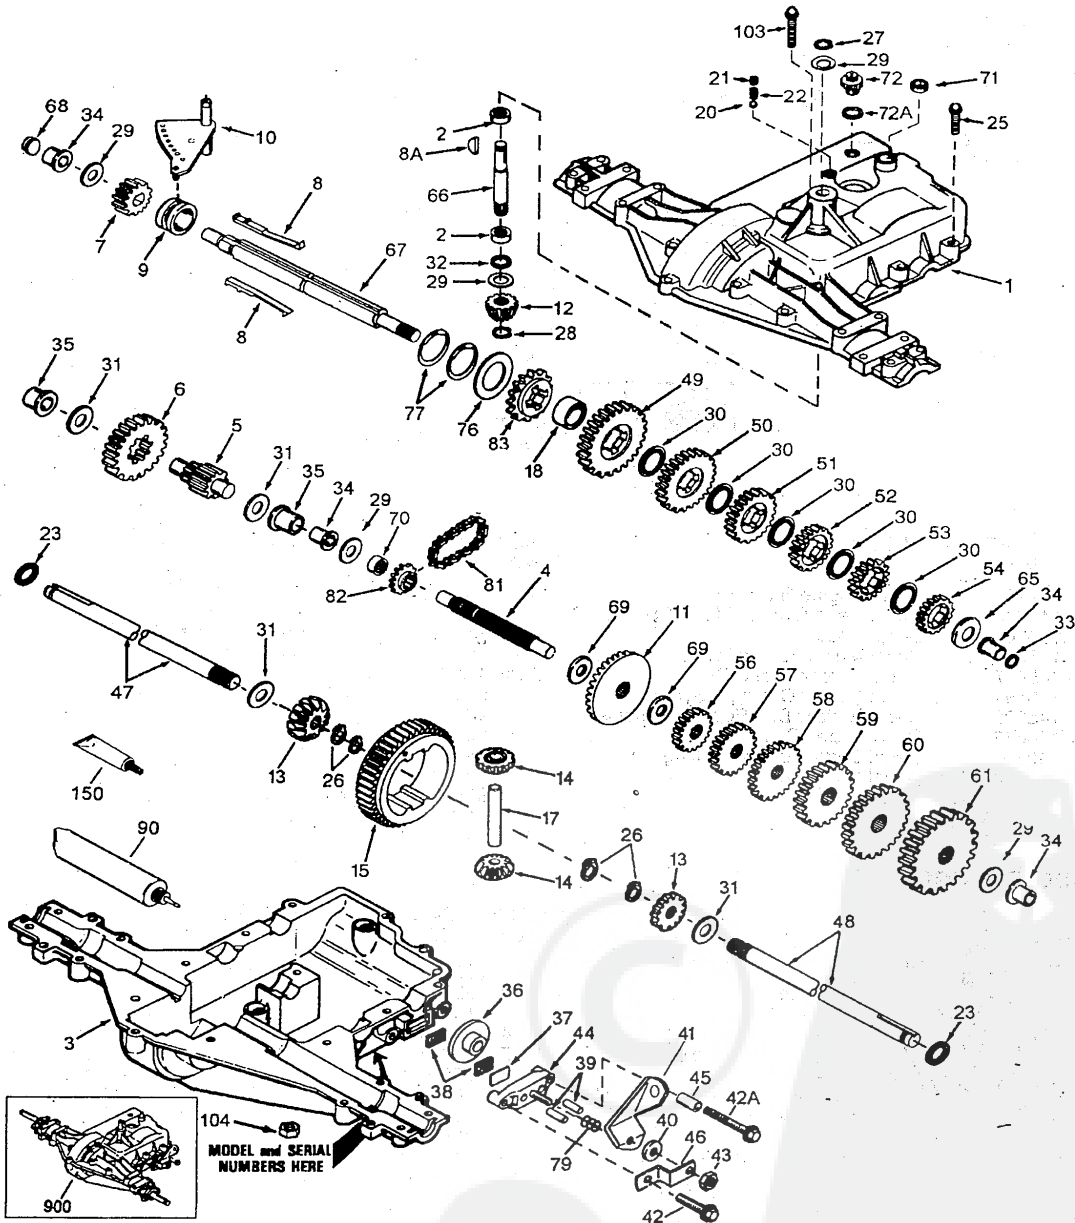

REPAIR PARTS

TRACTOR - - MODEL NUMBER TM14542A

TRANSAXLE PEERLESS - MODEL NUMBER 930-055A

TRANSAXLE