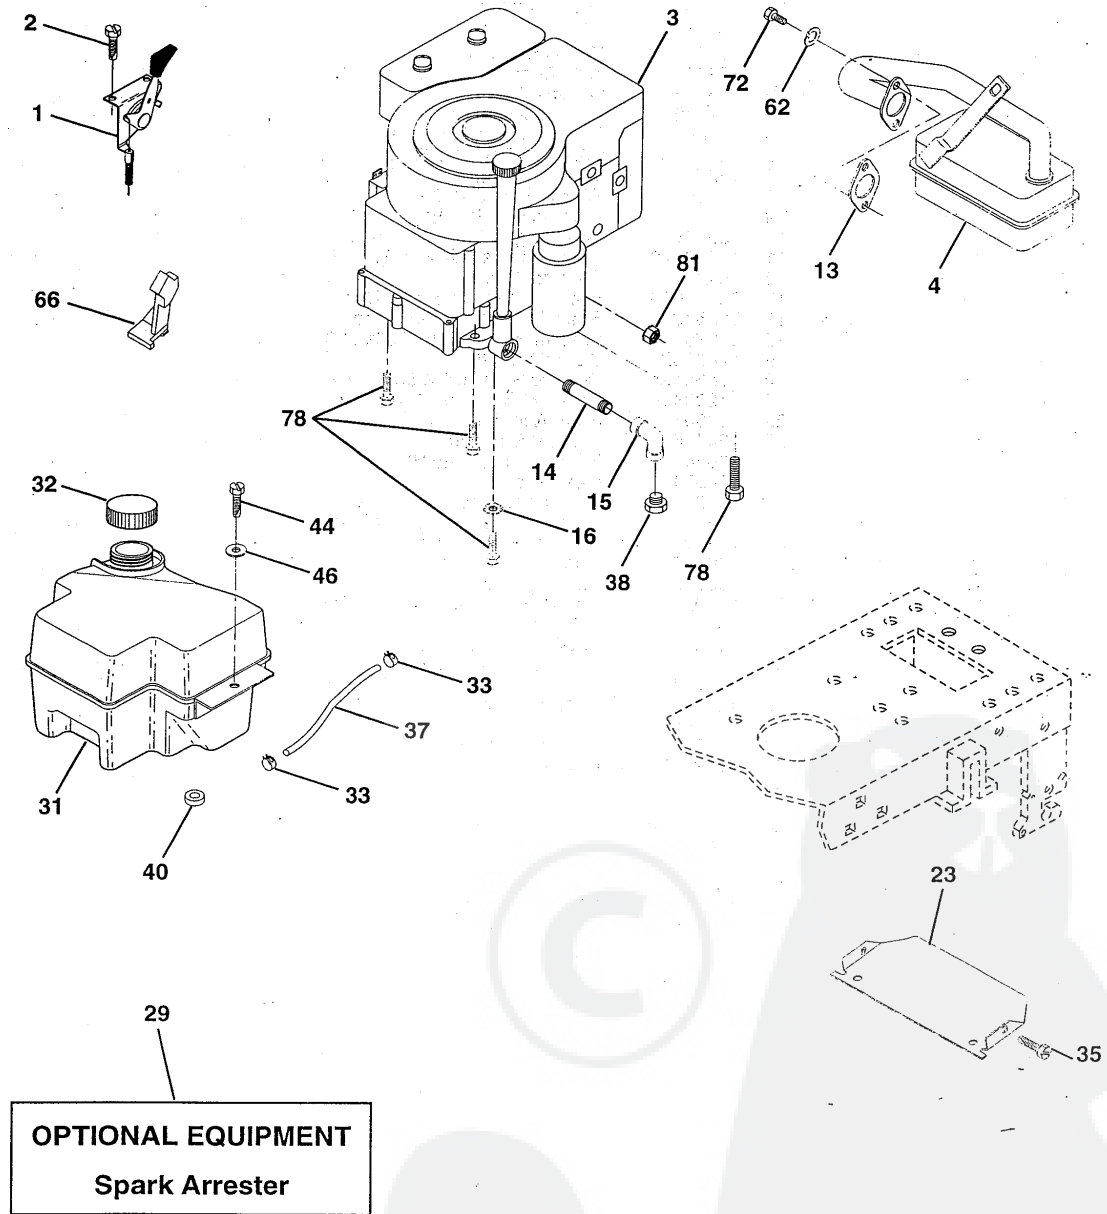

NOTE: All component dimensions given in U.S. inches.
1 inch = 25.4 mm.

REPAIR PARTS

TRACTOR - - MODEL NUMBER TM14542A

ENGINE

REPAIR PARTS

TRACTOR - - MODEL NUMBER TM14542A

ENGINE

KEY NO.	PART NO.	DESCRIPTION
1	141359	Control Th/ch 23 5 LH Flag
2	17720410	Screw Hex Thd Cut 1/4-20x5/8 T
3	-----	Engine B&S Model No. 287707
4	137352	Muffler LT B&S 14HP IC OHV
13	272293	Gasket Eng 1 313 Id Tin Plated
14	13280324	Nipple Pipe 3/8 Npt X 3"
15	13200300	Elbow Std 90 Degree 3/8-18 Npt
16	11050600	Washer Lock Ext Tooth 3/8
23	156123	Shield Browning
29	137180	Kit Spark Arrestor (Flat Scrn)
31	140280	Tank Fuel Front 200
32	140527	Cap Asm Fuel W/sym Vented
33	123487X	Clamp Hose Black
35	17490512	Screw Thdrol 5/16-18 x 3/4
37	137040	Line Fuel 20"
38	-----	Plug Oil Drain (Order From Engine Manufacturer)
40	124028X	Bushing Snap Nyl Blk Fuel Line
44	17490412	Screw Hexwsh Thdrol 1/4-20x3/4
46	19091416	Washer 9/32 X 7/8 X 16 Ga
62	10040500	Washer Lock Hvy Hlcl Spr 5/16
66	127951	Stop Throttle 3000 RPM
72	71070512	Screw Hexhd Cap 5/16-18x 3/4
78	17490620	Screw Thdrol 3/8-16x1-1/4 TYTT
81	128861	Nut Flange 1/4-20 Starter Nut