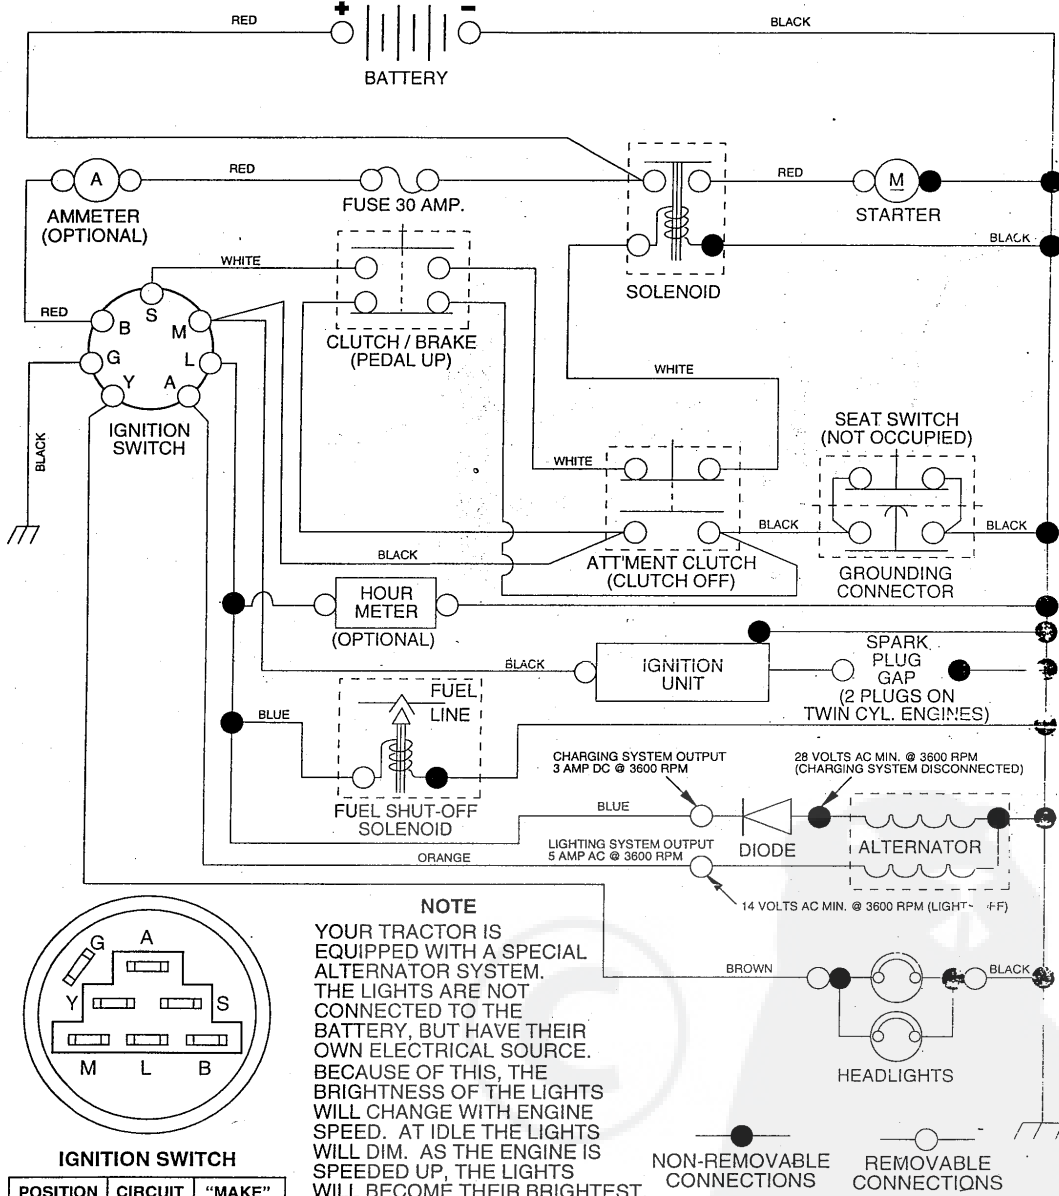

**REPAIR
PARTS MANUAL
MODEL NO. TM14542A
Lawn Tractor**

POD97 ROUGE (SANS NON)

REPAIR PARTS

TRACTOR -- MODEL NUMBER TM14542A

SCHEMATIC

IGNITION SWITCH

POSITION	CIRCUIT	"MAKE"
OFF	G + M + L	NONE
RUN/LIGHT	B + L	A + Y
RUN	B + L	NONE
START	B + L + S	NONE

NOTE: All component dimensions given in U.S. inches.
1 inch = 25.4 mm.

REPAIR PARTS

TRACTOR - - MODEL NUMBER TM14542A

ENGINE

REPAIR PARTS

TRACTOR - - MODEL NUMBER TM14542A

ENGINE

KEY NO.	PART NO.	DESCRIPTION
1	141359	Control Th/ch 23 5 LH Flag
2	17720410	Screw Hex Thd Cut 1/4-20x5/8 T
3	-----	Engine B&S Model No. 287707
4	137352	Muffler LT B&S 14HP IC OHV
13	272293	Gasket Eng 1 313 Id Tin Plated
14	13280324	Nipple Pipe 3/8 Npt X 3"
15	13200300	Elbow Std 90 Degree 3/8-18 Npt
16	11050600	Washer Lock Ext Tooth 3/8
23	156123	Shield Browning
29	137180	Kit Spark Arrestor (Flat Scrn)
31	140280	Tank Fuel Front 200
32	140527	Cap Asm Fuel W/sym Vented
33	123487X	Clamp Hose Black
35	17490512	Screw Thdrol 5/16-18 x 3/4
37	137040	Line Fuel 20"
38	-----	Plug Oil Drain (Order From Engine Manufacturer)
40	124028X	Bushing Snap Nyl Blk Fuel Line
44	17490412	Screw Hexwsh Thdrol 1/4-20x3/4
46	19091416	Washer 9/32 X 7/8 X 16 Ga
62	10040500	Washer Lock Hvy Hlcl Spr 5/16
66	127951	Stop Throttle 3000 RPM
72	71070512	Screw Hexhd Cap 5/16-18x 3/4
78	17490620	Screw Thdrol 3/8-16x1-1/4 TYTT
81	128861	Nut Flange 1/4-20 Starter Nut