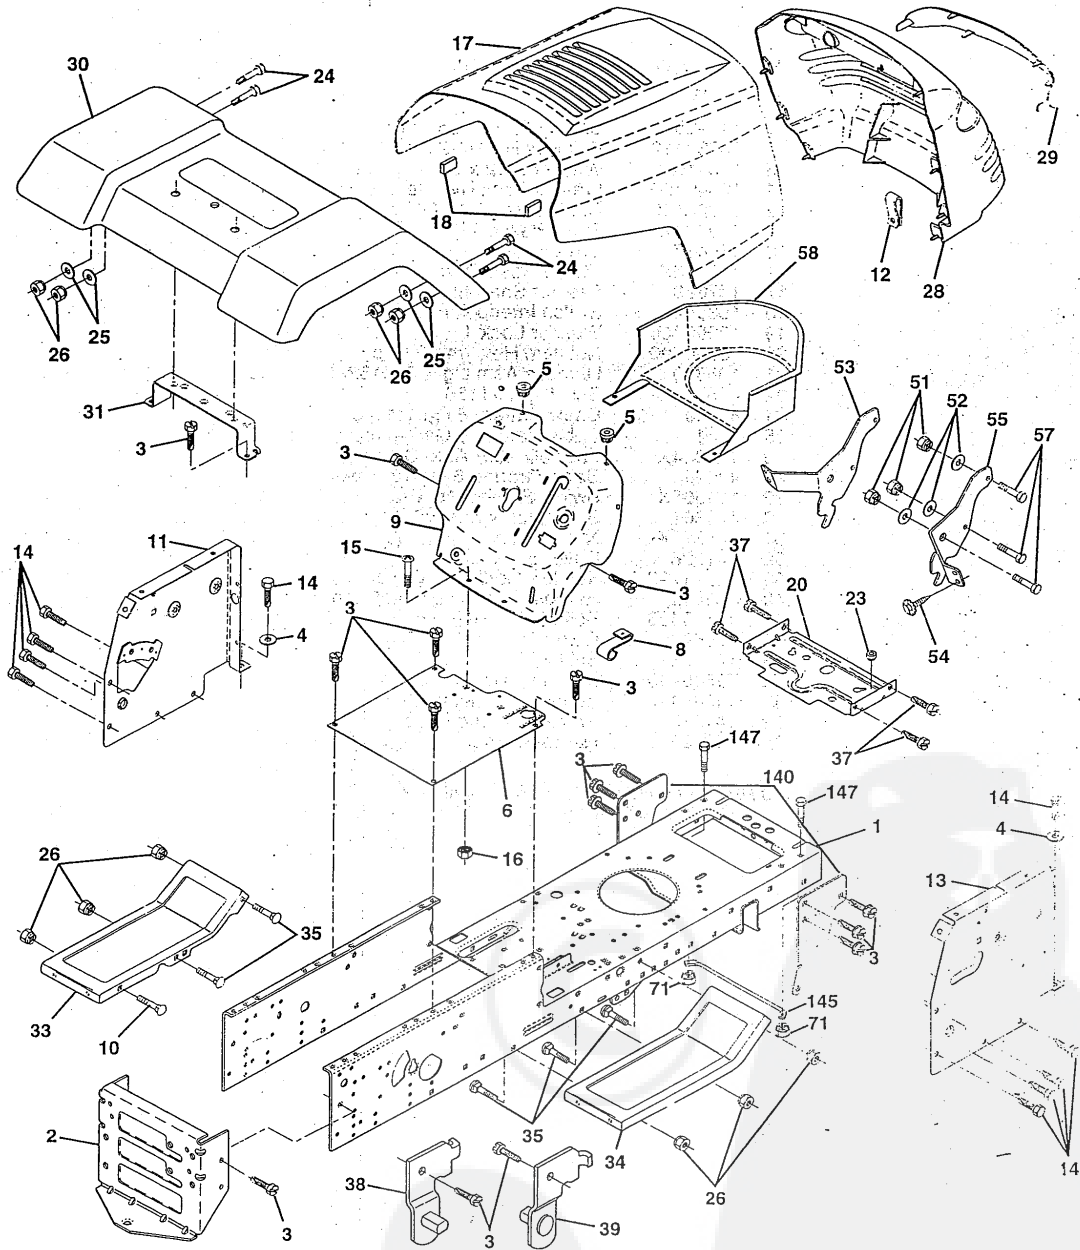

REPAIR PARTS

TRACTOR - - MODEL NUMBER TM14542A

CHASSIS AND ENCLOSURES

REPAIR PARTS

TRACTOR - - MODEL NUMBER TM14542A

CHASSIS AND ENCLOSURES

KEY NO.	PART NO.	DESCRIPTION
1	159530	Chassis Weldment
2	140356	Drawbar, Stretch
3	17490612	Screw Thdrol 3/8-16x3/4 Ty-tt
4	19131216	Washer 13/32 x 3/4 x 16 Ga.
5	155272	Bumper Hood/Dash
6	155923	Saddle LT Fender Shift
8	155138	Clip Retainer Slide-On
9	147627X011	Dash Private Label
10	72140608	Bolt Carriage 3/8-16 x 1
11	155927	Panel Pnt Dash Lh
12	145660	Clip Tinnerman Grille P/L
13	155934X010	Panel Dash Rh
14	17490608	Screw Thdrol 3/8-16x1/2 Ty-tt
15	74180512	Screw, Mach Trhd 5/16-18 UNC x 3/4
16	73510500	Nut Keps 5/16-18 UNC
17	139394X505	Hood Paint Steel Private Label
18	126938X	Bumper Hood
20	156437	Plate Mtg. Battery/Fuel tank FR
24	74780616	Bolt Fin Hex 3/8-16unc X 1 Gr. 5
25	19131312	Washer 13/32 X 13/16 X 12 Ga
26	73800600	Nut Lock Hex W/Ins 3/8-16 Unc
28	157373	Grille Private Label
29	140273	Lens Grille Private Label
30	140001X505	Fender Pnt
31	136619	Bracket Fender
33	145244X505	Footrest Pnt Lh
34	145243X505	Footrest Pnt Rh
35	72110606	Bolt Rdhd Sht Sqnk 3/8-16 X3/4
37	17490508	Screw Thdrol 5/16-18 x 1/2 TYT
38	139886	Bracket, Asm. Pivot, L.H., Mower Rear
39	139887	Bracket, Asm. Pivot, R.H., Mower Rear
51	73800400	Nut Lock Hex W/Ins 1/4-20
52	19091416	Washer 9/32 x 7/8 x 16 Ga.
53	144697	Bracket, Grille, LH
54	17030814	Screw Lock Spider #8 x 7/8
55	144696	Bracket, Grille, RH
57	74780412	Bolt Hex 1/4-20 x 3/4
58	150127	Air Duct P/L
71	73680400	Nut Crownlock 1/4-20 UNC
140	158418	Bracket Suspension Front
145	156524	Rod Pivot Chassis/Hood
147	74760412	Bolt Hex Hd 1/4-20 UNC
--	5479J	Plug Button

NOTE: All component dimensions given in U.S. inches
1 inch = 25.4 mm