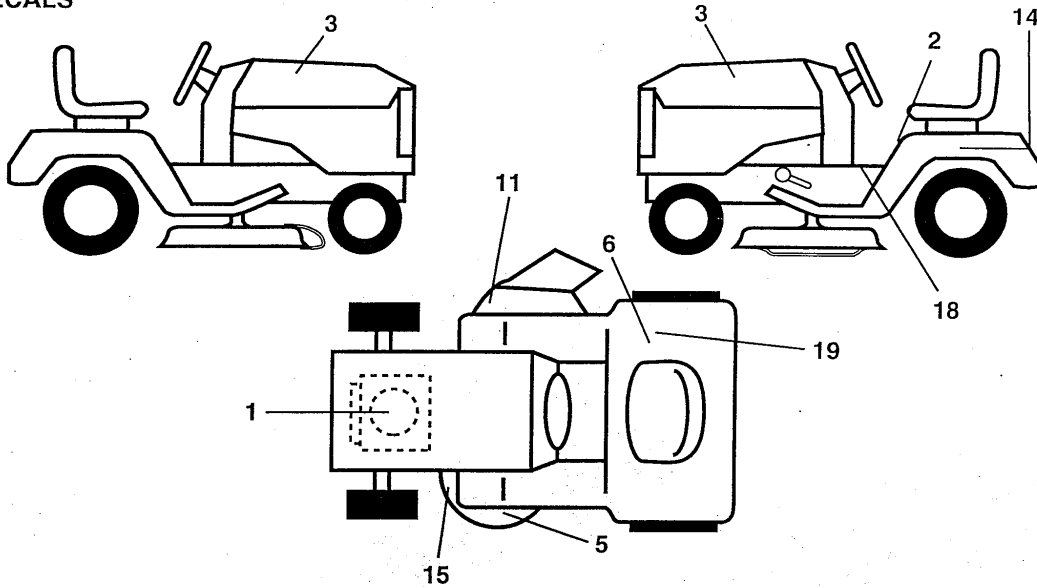

NOTE: All component dimensions given in U.S. inches
1 inch = 25.4 mm

REPAIR PARTS

TRACTOR - - MODEL NUMBER TM14542A

LIFT

REPAIR PARTS

TRACTOR - - MODEL NUMBER TM14542A

LIFT

KEY NO.	PART NO.	DESCRIPTION
1	159460	Wire Asm Inner/Sprg w/plunger
2	159471	Shaft Asm Lift
3	105767X	Pin Groove
4	12000002	E Ring #5133-62
5	19211621	Washer 21/32 X 1 x 21 Ga
6	120183X	Bearing Nylon
7	109413X	Grip Handle Bicycle Matte Blk
8	124526X	Button Plunger
11	139865	Link Lift LH
12	139866	Link Lift RH
13	4939M	Retainer Spring
15	127218	Link Front
16	73350800	Nut Jam Hex 1/2-13 Unc
17	130171	Trunnion Blk Zinc
18	73800800	Nut Lock W/wsh 1/2-13 Unc
19	139868	Arm Suspension Rear
20	3146R	Retainer Spring
31	140302	Bearing Pvt. Lift Spherical
32	73540600	Nut Crownlock 3/8-24

NOTE: All component dimensions given in U.S. inches
1 inch = 25.4 mm

REPAIR PARTS

TRACTOR - - MODEL NUMBER TM14542A

SEAT ASSEMBLY

KEY NO.	PART NO.	DESCRIPTION
1	127428	Seat
2	140551	Bracket Pivot Seat
3	74760616	Bolt Hex 3/8 - 16 X 1
4	19131610	Washer 13/32 X 1"
5	145006	Clip Push-In
6	73800600	Locknut, Hex W/Ins 3/8 - 16 Unc
7	124181X	Spring Seat Cprsn 2 250 Blk Zi
8	17490616	Screw Thdrol 3/8-16 X 1 Ty-tt
9	19131614	Washer 13/32 X 1 X 14 Ga
10	155925	Pan Seat
12	121246X	Bracket Mounting Switch
13	121248X	Bushing Snap Blk Nyl 50 Id

NOTE: All component dimensions given in U.S. inches
1 inch = 25.4 mm

REPAIR PARTS

TRACTOR -- MODEL NUMBER TM14542A

DECALS

KEY NO.	PART NO.	DESCRIPTION
1	272991	Decal Engine B & S HP
2	145498	Decal Read Owners Manual Syms
3	159243	Decal Hood
5	135013	Decal Mower Enviro White
6	145437	Decal Europe Stand CE
11	145494	Decal Mower Cutting Symbol
14	145005	Decal Battery Dan/Poi/P/L Symbols
15	136832	Decal V-Belt Sch
18	140837	Decal Saddle Brake Parking
19	125690X	Decal 100 DBA