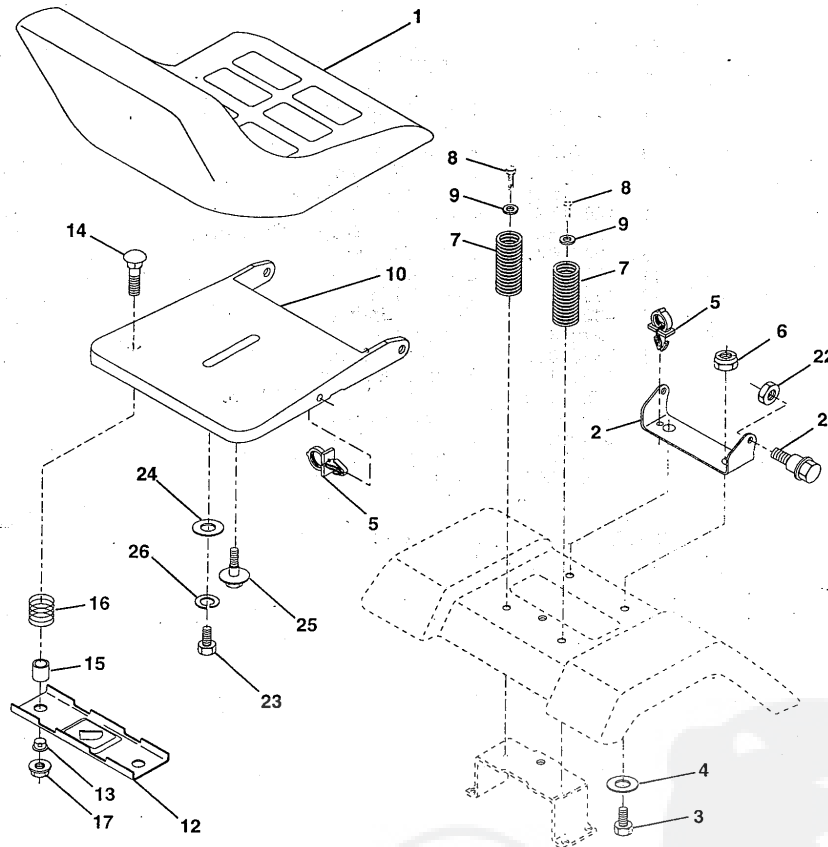

NOTE: All component dimensions given in U.S. inches
1 inch = 25.4 mm

REPAIR PARTS

TRACTOR - - MODEL NUMBER TM14542A

LIFT

REPAIR PARTS

TRACTOR - - MODEL NUMBER TM14542A

LIFT

KEY NO.	PART NO.	DESCRIPTION
1	159460	Wire Asm Inner/Sprg w/plunger
2	159471	Shaft Asm Lift
3	105767X	Pin Groove
4	12000002	E Ring #5133-62
5	19211621	Washer 21/32 X 1 x 21 Ga
6	120183X	Bearing Nylon
7	109413X	Grip Handle Bicycle Matte Blk
8	124526X	Button Plunger
11	139865	Link Lift LH
12	139866	Link Lift RH
13	4939M	Retainer Spring
15	127218	Link Front
16	73350800	Nut Jam Hex 1/2-13 Unc
17	130171	Trunnion Blk Zinc
18	73800800	Nut Lock W/wsh 1/2-13 Unc
19	139868	Arm Suspension Rear
20	3146R	Retainer Spring
31	140302	Bearing Pvt. Lift Spherical
32	73540600	Nut Crownlock 3/8-24

NOTE: All component dimensions given in U.S. inches
1 inch = 25.4 mm

REPAIR PARTS

TRACTOR - - MODEL NUMBER TM14542A

SEAT ASSEMBLY

KEY NO.	PART NO.	DESCRIPTION
1	127428	Seat
2	140551	Bracket Pivot Seat
3	74760616	Bolt Hex 3/8 - 16 X 1
4	19131610	Washer 13/32 X 1"
5	145006	Clip Push-In
6	73800600	Locknut, Hex W/Ins 3/8 - 16 Unc
7	124181X	Spring Seat Cprsn 2 250 Blk Zi
8	17490616	Screw Thdrol 3/8-16 X 1 Ty-tt
9	19131614	Washer 13/32 X 1 X 14 Ga
10	155925	Pan Seat
12	121246X	Bracket Mounting Switch
13	121248X	Bushing Snap Blk Nyl 50 Id