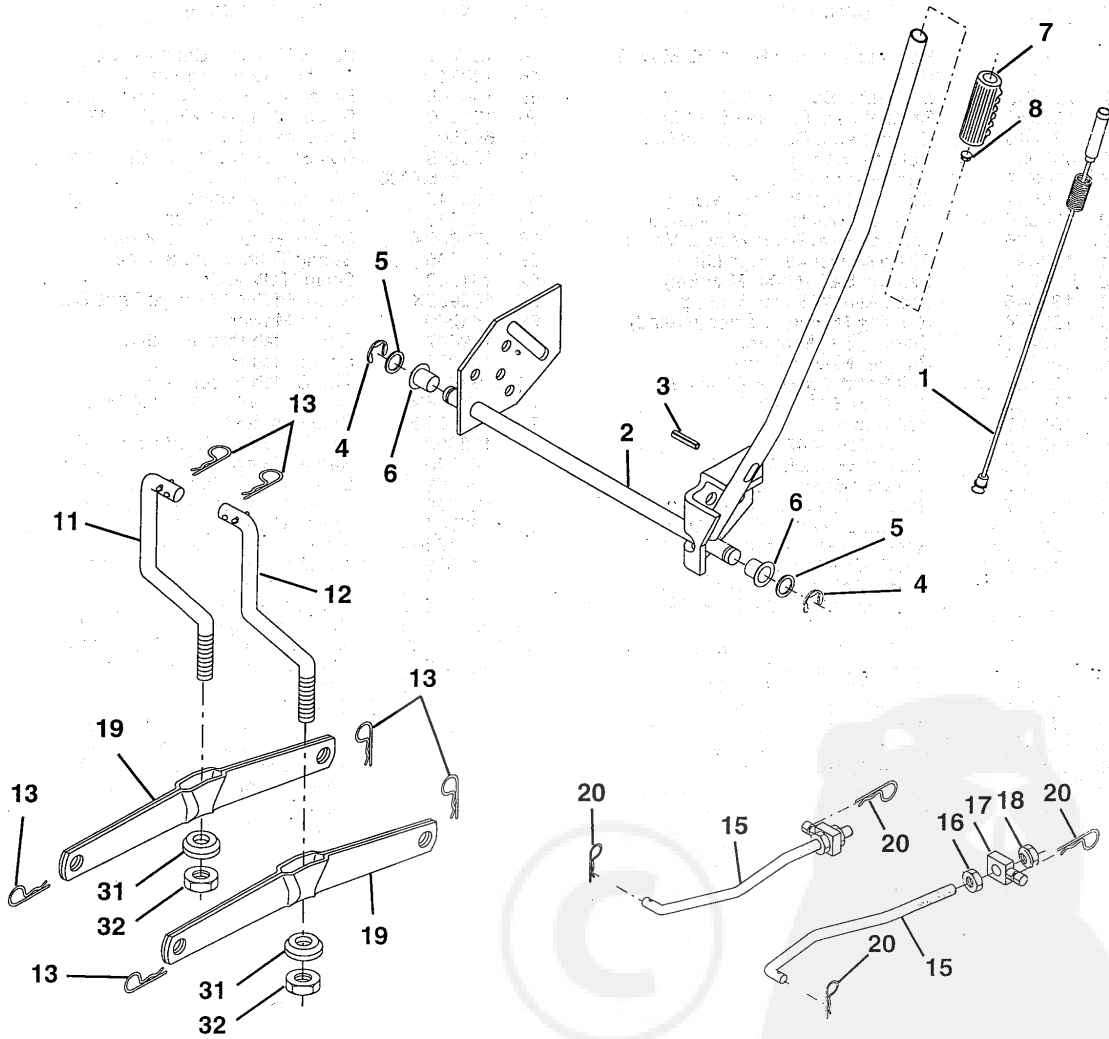

NOTE: All component dimensions given in U.S. inches.
1 inch = 25.4 mm.

REPAIR PARTS

TRACTOR - - MODEL NUMBER TM14542A

ENGINE

REPAIR PARTS

TRACTOR - - MODEL NUMBER TM14542A

ENGINE

KEY NO.	PART NO.	DESCRIPTION
1	141359	Control Th/ch 23 5 LH Flag
2	17720410	Screw Hex Thd Cut 1/4-20x5/8 T
3	-----	Engine B&S Model No. 287707
4	137352	Muffler LT B&S 14HP IC OHV
13	272293	Gasket Eng 1 313 Id Tin Plated
14	13280324	Nipple Pipe 3/8 Npt X 3"
15	13200300	Elbow Std 90 Degree 3/8-18 Npt
16	11050600	Washer Lock Ext Tooth 3/8
23	156123	Shield Browning
29	137180	Kit Spark Arrestor (Flat Scrn)
31	140280	Tank Fuel Front 200
32	140527	Cap Asm Fuel W/sym Vented
33	123487X	Clamp Hose Black
35	17490512	Screw Thdrol 5/16-18 x 3/4
37	137040	Line Fuel 20"
38	-----	Plug Oil Drain (Order From Engine Manufacturer)
40	124028X	Bushing Snap Nyl Blk Fuel Line
44	17490412	Screw Hexwsh Thdrol 1/4-20x3/4
46	19091416	Washer 9/32 X 7/8 X 16 Ga
62	10040500	Washer Lock Hvy Hlcl Spr 5/16
66	127951	Stop Throttle 3000 RPM
72	71070512	Screw Hexhd Cap 5/16-18x 3/4
78	17490620	Screw Thdrol 3/8-16x1-1/4 TYTT
81	128861	Nut Flange 1/4-20 Starter Nut

NOTE: All component dimensions given in U.S. inches
1 inch = 25.4 mm

REPAIR PARTS

TRACTOR - - MODEL NUMBER TM14542A

LIFT

REPAIR PARTS

TRACTOR - - MODEL NUMBER TM14542A

LIFT

KEY NO.	PART NO.	DESCRIPTION
1	159460	Wire Asm Inner/Sprg w/plunger
2	159471	Shaft Asm Lift
3	105767X	Pin Groove
4	12000002	E Ring #5133-62
5	19211621	Washer 21/32 X 1 x 21 Ga
6	120183X	Bearing Nylon
7	109413X	Grip Handle Bicycle Matte Blk
8	124526X	Button Plunger
11	139865	Link Lift LH
12	139866	Link Lift RH
13	4939M	Retainer Spring
15	127218	Link Front
16	73350800	Nut Jam Hex 1/2-13 Unc
17	130171	Trunnion Blk Zinc
18	73800800	Nut Lock W/wsh 1/2-13 Unc
19	139868	Arm Suspension Rear
20	3146R	Retainer Spring
31	140302	Bearing Pvt. Lift Spherical
32	73540600	Nut Crownlock 3/8-24