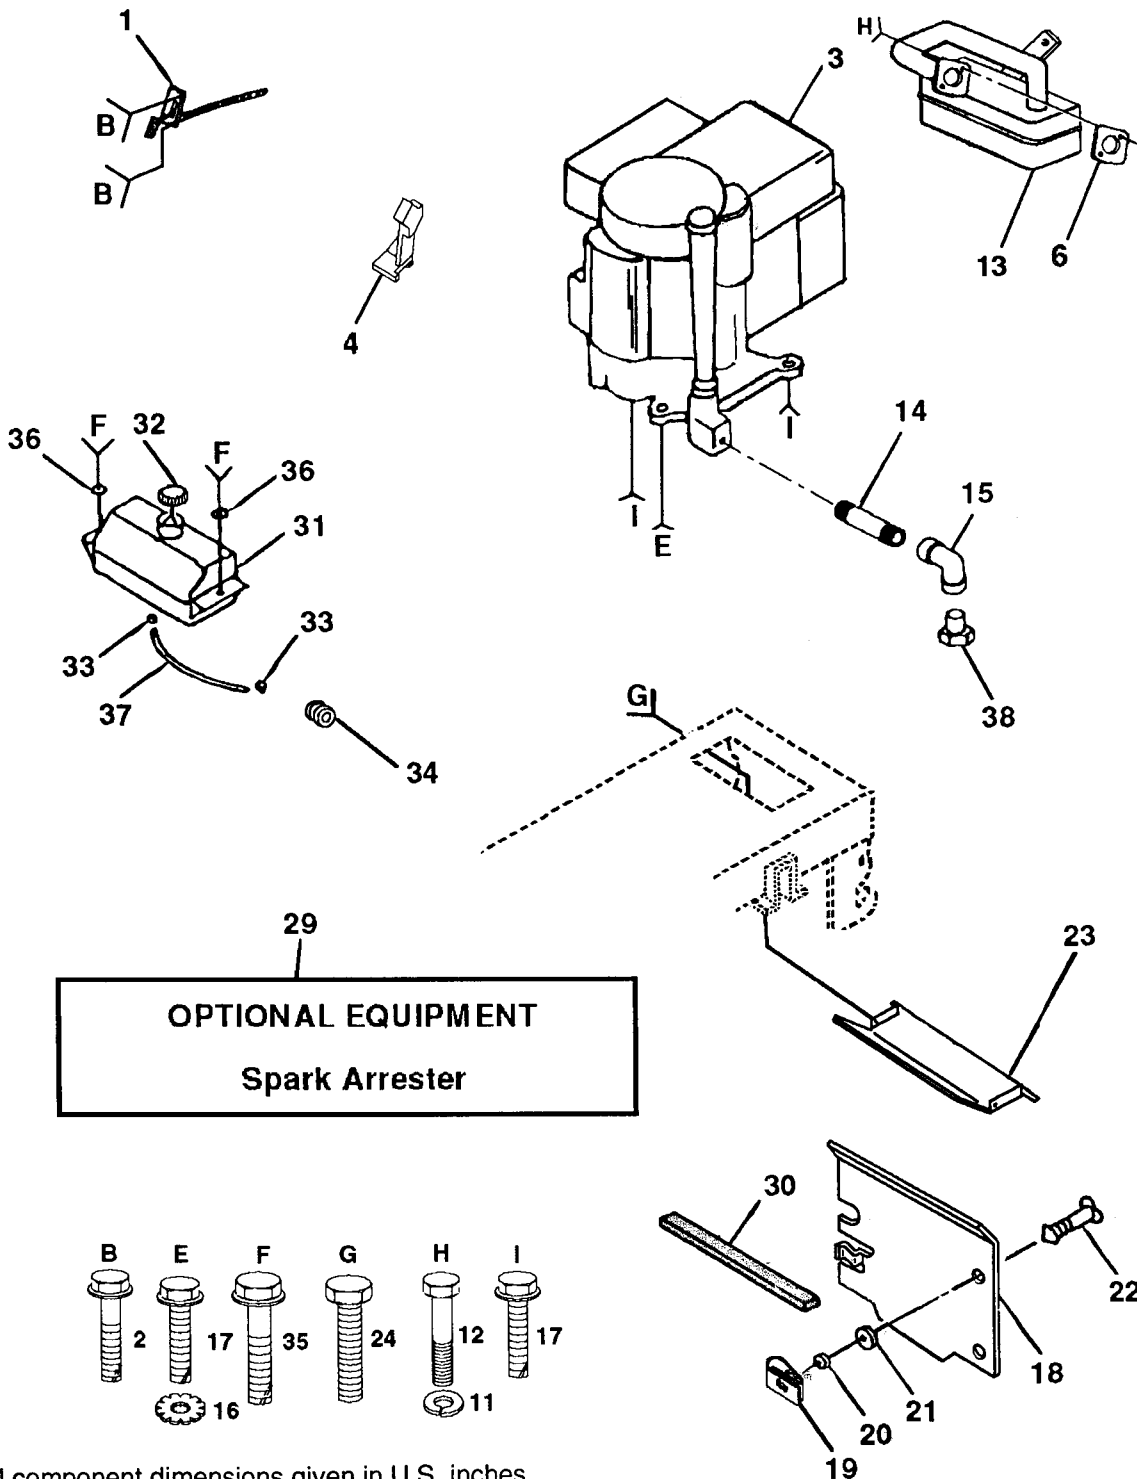

29

OPTIONAL EQUIPMENT
Spark Arrester

NOTE: All component dimensions given in U.S. inches.
1 inch = 25.4 mm

Key No.	Part No.	Description
1	5321413-59	Control Th/ch 23 5 LH Flag
2	8747804-10	Screw Hex Thd Cut 1/4-20x5/8 T
3	-----	Engine B&S 14 HP ICQ OHV Model No. 286707
4	5321279-51	Stop Throttle 3000 RPM
6	5321255-93	Gasket Eng 1 313 Id Tin Plated
11	8100405-00	Washer Lock Hvy Hlcl Spr 5/16
12	8710705-12	Screw Hexhd Cap 5/16-18x 3/4
13	5321373-52	Muffler LT B&S 14 HP IC OHV
14	8132803-24	Nipple Pipe 3/8 Npt X 3"
15	8132003-00	Elbow Std 90 Degree 3/8-18 Npt
16	8100406-00	Washer Lock Ext Tooth 3/8
17	8747806-20	Screw Thdrol 3/8-16x1-1/4 TYTT
18	5321367-18	Shield Heat Lt
19	5321058-39	Receptacle 1/4 turn
20	5321058-38	Retainer 1/4 turn

Key No.	Part No.	Description
21	7341153-01	Washer 9/32 x 5/8 x 16 Ga.
22	5321236-50	Stud 1/4 turn
23	5321289-53	Shield Heat Browning LT/YT
24	5320210-08	Screw Tap Hex #10-24unc X 1/2
29	5321371-80	Kit Spark Arrestor (Flat Scrn)
30	5321270-57	Pinch Weld Hood Black
31	5321092-02	Tank Fuel Front 1 25
32	5321405-27	Cap Asm Fuel W/sym Vented
33	5321234-87	Clamp Hose Black
34	5321240-28	Bushing Snap Nyl Blk Fuel Line
35	8747604-12	Screw Hexwsh Thdrol 1/4-20x3/4
36	8190914-16	Washer 9/32 X 7/8 X 16 Ga
37	5321370-40	Line Fuel 20"
38	-----	Plug Oil Drain (Order From Engine Manufacturer)