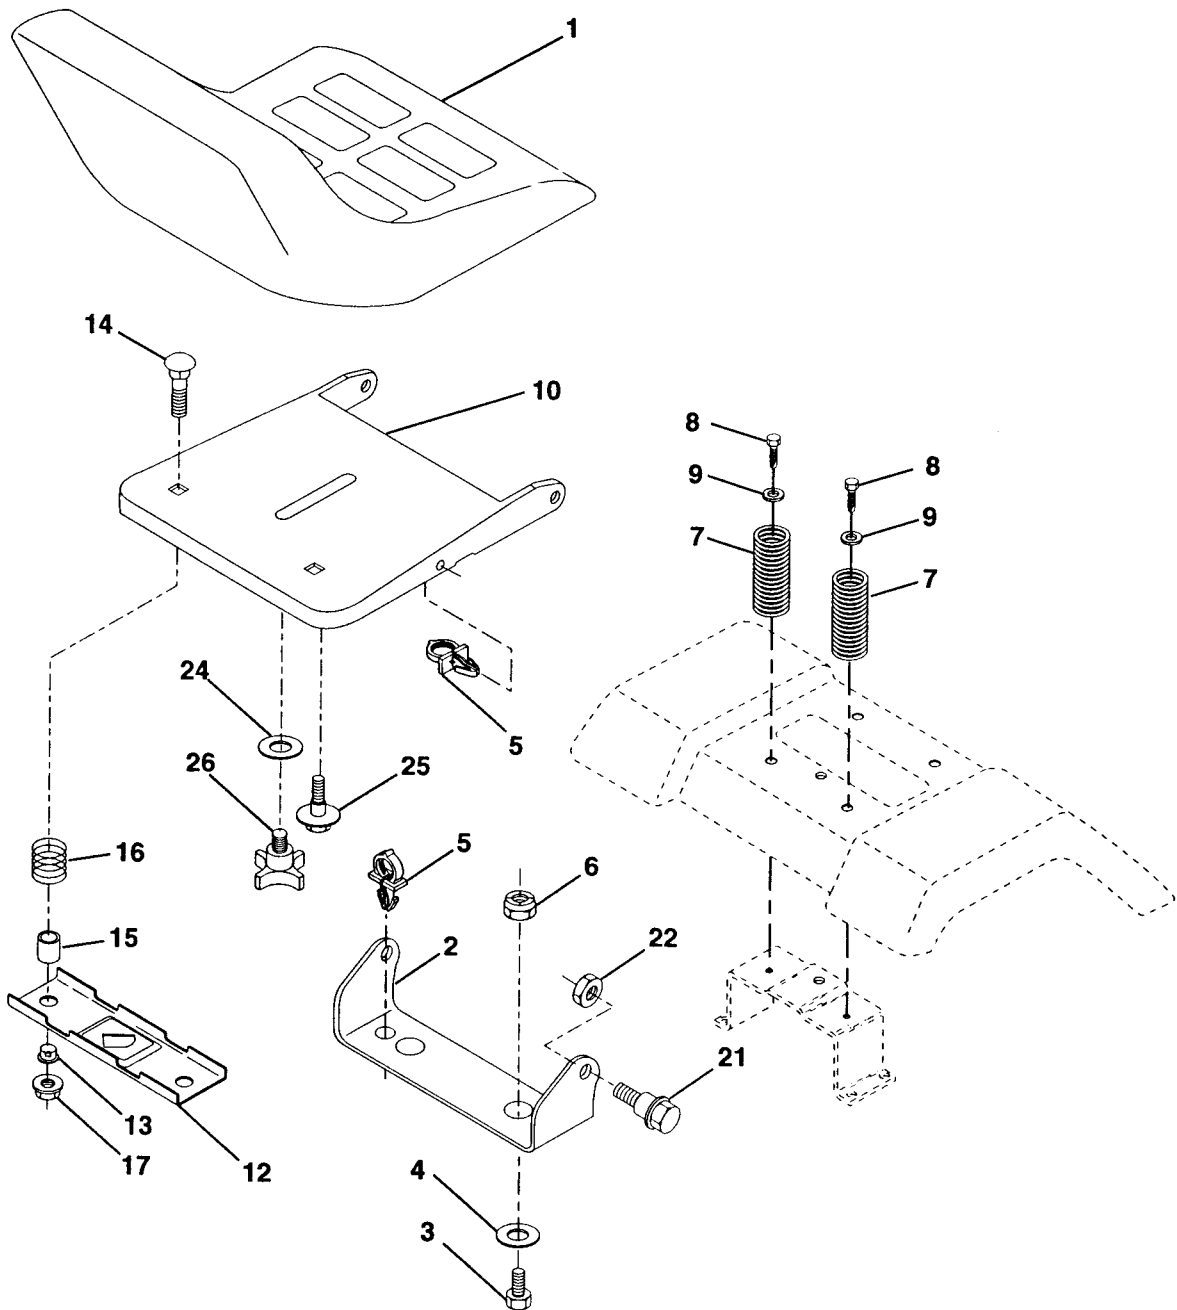

Key No.	Part No.	Description
28	5320062-66	Bearing Race Thrust Harden
29	8747806-12	Screw Thdrol 3/8-16x3/4 Ty-tt
30	8100406-00	Washer Lock Hvy Hlcl Spr 3/8
31	8736106-00	Nut Fin Hex 3/8-24 Unf
32	5321304-65	Rod Tie Wire Form 19 75 Mech
33	5321268-47	Bushing Link Drag Blk LR
34	7341172-01	Washer 13/32 X 7/8 X 16 Ga
35	8760204-12	Pin Cotter 1/8 X 3/4 Cad
36	5321028-03	Bushing Strg
37	8172110-08	Screw Slftp #10-16 X 1/2 Ty-b
38	5321400-45	Insert Cap Strg Wh Au
39	8191338-08	Washer 13/32 X 2-3/8 X 8 Ga
40	8736106-00	Nut Lock Center 3/8-24unf
41	5321048-20	Adaptor Wheel Strg 640/ 635id
42	5321402-16	Boot Steering Shaft
43	5321217-49	Washer 25/32 X 1 1/4 X 16 Ga
44	5321217-48	Washer 25/32 X 1-5/8 X 16 Ga
45	8120000-29	Ring Klip #t5304-75
46	5321212-32	Cap Spindle Fr Top Blk
47	5321248-36	Fitting Grease
57	5321401-72	Support Shaft Steering
58	8747604-12	Screw Hex Wsh Thdrol 1/4-20 x 3/4
59	5321401-71	Shaft Extention Steering
60	8747805-20	Bolt Fin Hex 5/16-18 Unc x 1-1/4
61	8748005-00	Nut Lock Hex w/Ins 5/16-18
62	5321402-85	Clip Tinnerman

NOTE: All component dimensions given in U.S. inches.
1 inch = 25.4 mm

Key No.	Part No.	Description
1	5321274-27	Seat V350 Blk/blk Std
2	5321405-51	Bracket Pivot Seat 8 720
3	8747806-01	Bolt Fin Hex 3/8-16unc X 1
4	8191316-10	Washer 13/32 X 1 X 10 Ga
5	5321404-07	Clip Push-In
6	8736806-00	Nut Lock w/Ins 3/8-16 Unc
7	5321241-81	Spring Seat Cprsn 2 250 Blk Zi
8	8747806-16	Screw Thdrol 3/8-16 X 1 Ty-tt
9	8191316-14	Washer 13/32 X 1 X 14 Ga.
10	5321405-52	Pan Seat
12	5321212-46	Bracket Mounting Switch
13	5321212-48	Bushing Snap Blk Nyl 50 Id
14	8720504-11	Bolt Rdhd Sht Nk 1/4-20x1-3/8