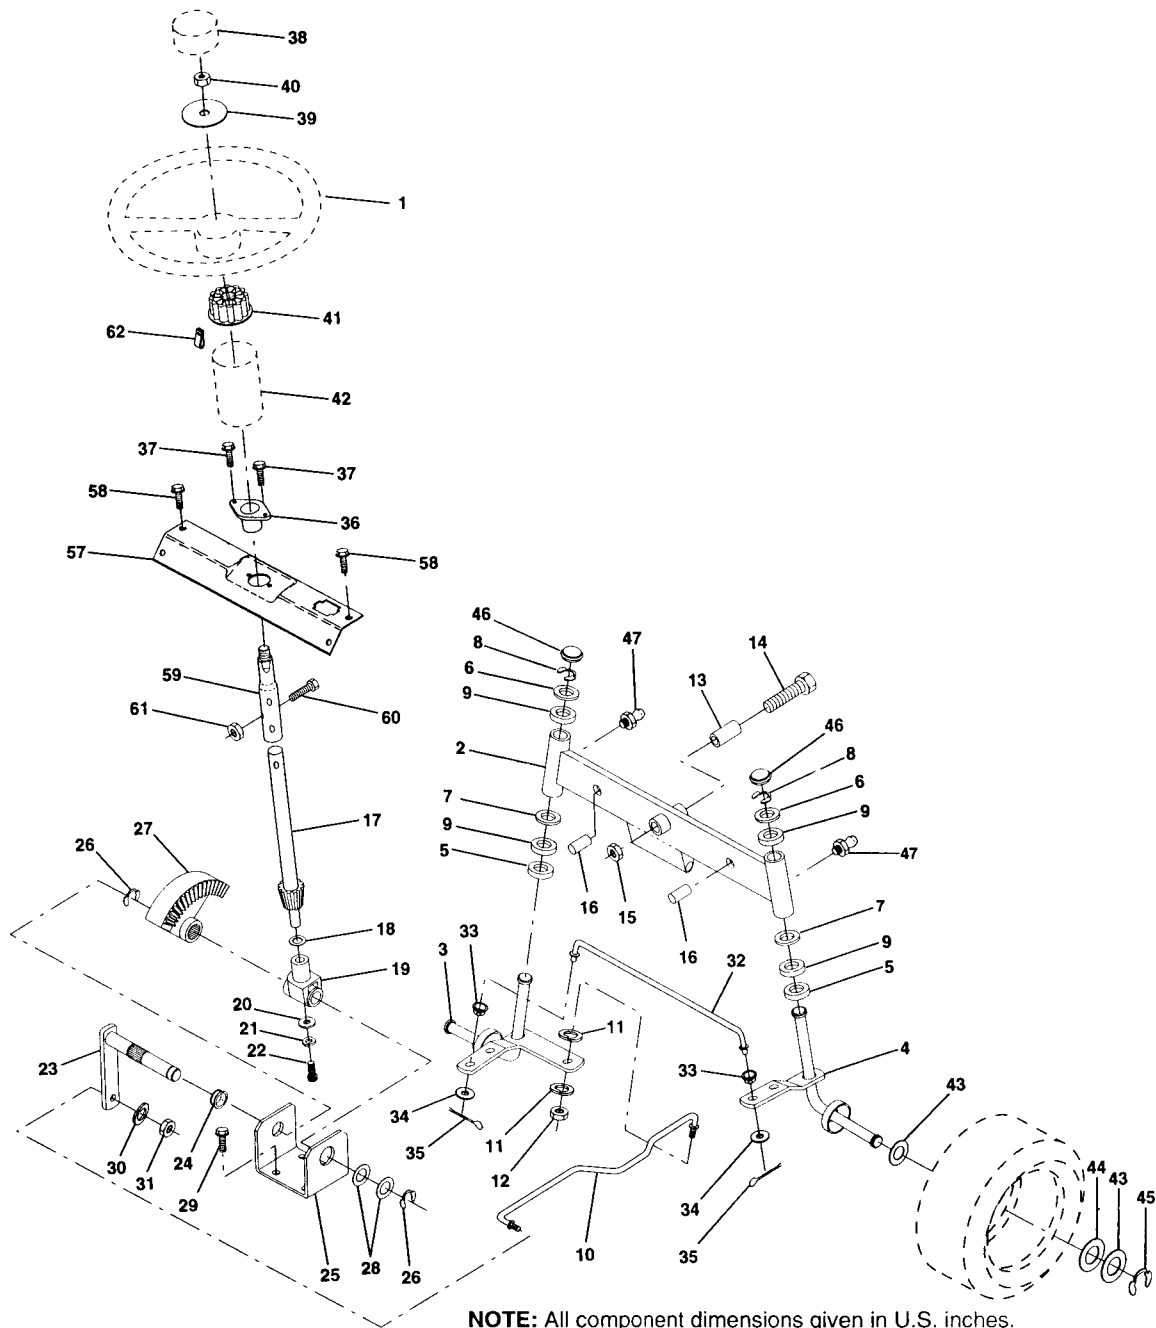

NOTE: All component dimensions given in U.S. inches.
1 inch = 25.4 mm

Key No.	Part No.	Description
1	5321400-44	Wheel Steering P/L Bk
2	5321420-33	Axle Asm Fr LT W/gzks 38/42
3	5321352-27	Spindle Asm LH
4	5321352-28	Spindle Asm RH
5	5320062-66	Bearing Race Thrust Harden
6	5321217-48	Washer 25/32 X 1-5/8 X 16 Ga
7	8192720-16	Washer 27/32 X 1-1/4 X 16 Ga
8	8120000-29	Ring Klip #t5304-75
9	5320033-66	Bearing Col Strg Blk
10	5321304-68	Link Drag Sol Ball Jt 20 064
11	8100406-00	Washer Lock Hvy Hlcl Spr 3/8
12	8736106-00	Nut Fin Hex 3/8-24 Unf
13	5321104-38	Spacer Bearing Axle Front
14	8740110-56	Bolt Hex 5/8-11 Unc X 3-1/2
15	8736810-00	Nut Lock Flange 5/8-11 Unc
16	5321326-24	Pin Axle 5/8 X 1 55/1 54 Lg
17	5321401-76	Shaft Asm Strg Private Label
18	5320570-79	Washer Thrust 515x 750x 033
19	5321240-35	Support Shaft
20	5321266-84	Washer Shim 1/4 X 5/8 X 062
21	8100404-00	Washer Lock Hvy Helical 1/4
22	8710704-10	Screw Hex Socket 1/4-20 X 5/8
23	5321275-01	Shaft Asm Pittman
24	5321098-16	Nyliner Snap In
25	5321240-36	Bracket Steering
26	8120000-29	Ring Klip #t5304-75
27	5321368-74	Gear Sector

Key No.	Part No.	Description
28	5320062-66	Bearing Race Thrust Harden
29	8747806-12	Screw Thdrol 3/8-16x3/4 Ty-tt
30	8100406-00	Washer Lock Hvy Hlcl Spr 3/8
31	8736106-00	Nut Fin Hex 3/8-24 Unf
32	5321304-65	Rod Tie Wire Form 19 75 Mech
33	5321268-47	Bushing Link Drag Blk LR
34	7341172-01	Washer 13/32 X 7/8 X 16 Ga
35	8760204-12	Pin Cotter 1/8 X 3/4 Cad
36	5321028-03	Bushing Strg
37	8172110-08	Screw Slftp #10-16 X 1/2 Ty-b
38	5321400-45	Insert Cap Strg Wh Au
39	8191338-08	Washer 13/32 X 2-3/8 X 8 Ga
40	8736106-00	Nut Lock Center 3/8-24unf
41	5321048-20	Adaptor Wheel Strg 640/ 635id
42	5321402-16	Boot Steering Shaft
43	5321217-49	Washer 25/32 X 1 1/4 X 16 Ga
44	5321217-48	Washer 25/32 X 1-5/8 X 16 Ga
45	8120000-29	Ring Klip #t5304-75
46	5321212-32	Cap Spindle Fr Top Blk
47	5321248-36	Fitting Grease
57	5321401-72	Support Shaft Steering
58	8747604-12	Screw Hex Wsh Thdrol 1/4-20 x 3/4
59	5321401-71	Shaft Extention Steering
60	8747805-20	Bolt Fin Hex 5/16-18 Unc x 1-1/4
61	8748005-00	Nut Lock Hex w/Ins 5/16-18
62	5321402-85	Clip Tinnerman