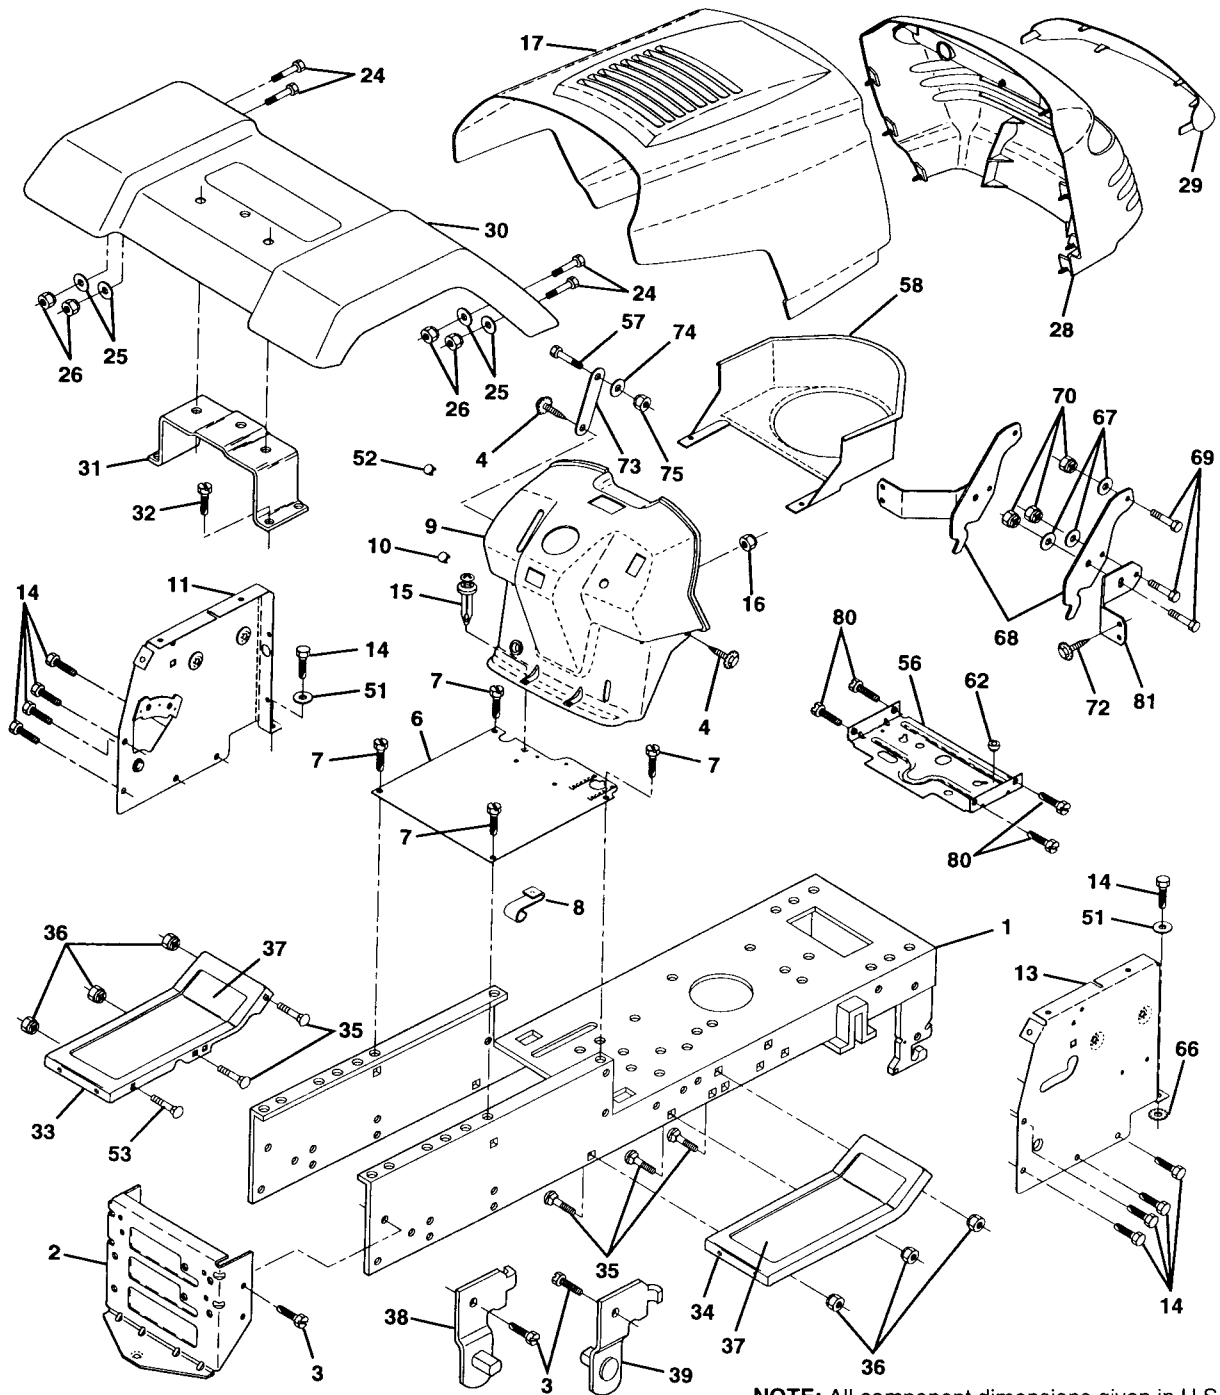

NOTE: All component dimensions given in U.S. inches.
1 inch = 25.4 mm

Key No.	Part No.	Description
1	5321403-41	Chassis Weldment 11ga
2	5321403-56	Drawbar, Stretch
3	8747806-12	Screw Thdrol 3/8-16x3/4 Ty-tt
4	8747604-12	Screw Hexwsh. Thdrol 1/4-20 x 3/4
6	5321401-69	Saddle LT Fender Shift
7	8747806-12	Screw Thdrol 3/8-16x3/4 Ty-tt
8	5320027-51	Clip Line Fuel 13/32 Mtg Hole
9	5321424-65	Dash Private Label
10	5320054-79	Plug Button
11	5321408-15	Panel Pnt Dash Lh
13	5321401-78	Panel Dash Rh Weldment
14	8174906-08	Screw Thdrol 3/8-16x1/2 Ty-tt
15	5321380-96	Rivet Push Plate D Plastic Black
16	8736804-00	Nut Keps Hex 1/4-20
17	5321434-23	Hood Paint Steel Private Label
24	8747806-16	Bolt Fin Hex 3/8-16unc X 1 Gr. 5
25	7341172-01	Washer 13/32 X 13/16 X 12 Ga
26	8736806-00	Nut Lock Hex W/Ins 3/8-16 Unc
28	5321434-96	Grille Private Label
29	5321402-73	Lens Grille Private Label
30	5321413-24	Fender Pnt
31	5321366-19	Bracket Pnt Fender
32	8747806-12	Screw Thdrol 3/8-16x3/4 Ty-tt
33	5321248-99	Footrest Pnt Lh

Key No.	Part No.	Description
34	5321054-64	Footrest Pnt Rh
35	8721106-06	Bolt Rdhd Sht Sqnk 3/8-16 X3/4
36	8736806-00	Nut Hex Lock W/Insert 3/8-16 Unc
37	5321082-56	Pad Footrest
38	5321398-86	Bracket, Asm. Pivot, L.H., Mower Rear
39	5321398-87	Bracket, Asm. Pivot, R.H., Mower Rear
51	8191316-14	Washer 13/32 x 3/4 x 16 Ga.
52	5321340-14	Plug Dome Black
53	8721106-08	Bolt Carriage 3/8-16 x 1
56	5321402-81	Support Battery
57	8747604-12	Screw Hex 1/4-20 x 3/4
58	5321408-06	Air Duct P/L
62	5321240-28	Bushing
66	8100406-00	Washer Lock Ext. Tooth 3/8
67	8190914-16	Washer 9/32 x 7/8 x 16 Ga.
68	5321402-19	Hinge Pickoff Hood
69	8747604-12	Bolt Hex Hd 1/4-20
70	8736804-00	Nut, Crownlock 1/4-20
72	8170308-14	Screw Lock Spider #8 x 7/8
73	5321427-79	Brace
74	8190914-16	Washer 9/32 x 7/8 x 16 Ga.
75	8736804-00	Nut Lock Hex W/Ins 1/4-20
80	8747805-12	Screw Thdrol 5/16-18 X3/4
81	5321430-07	Bracket, Grill