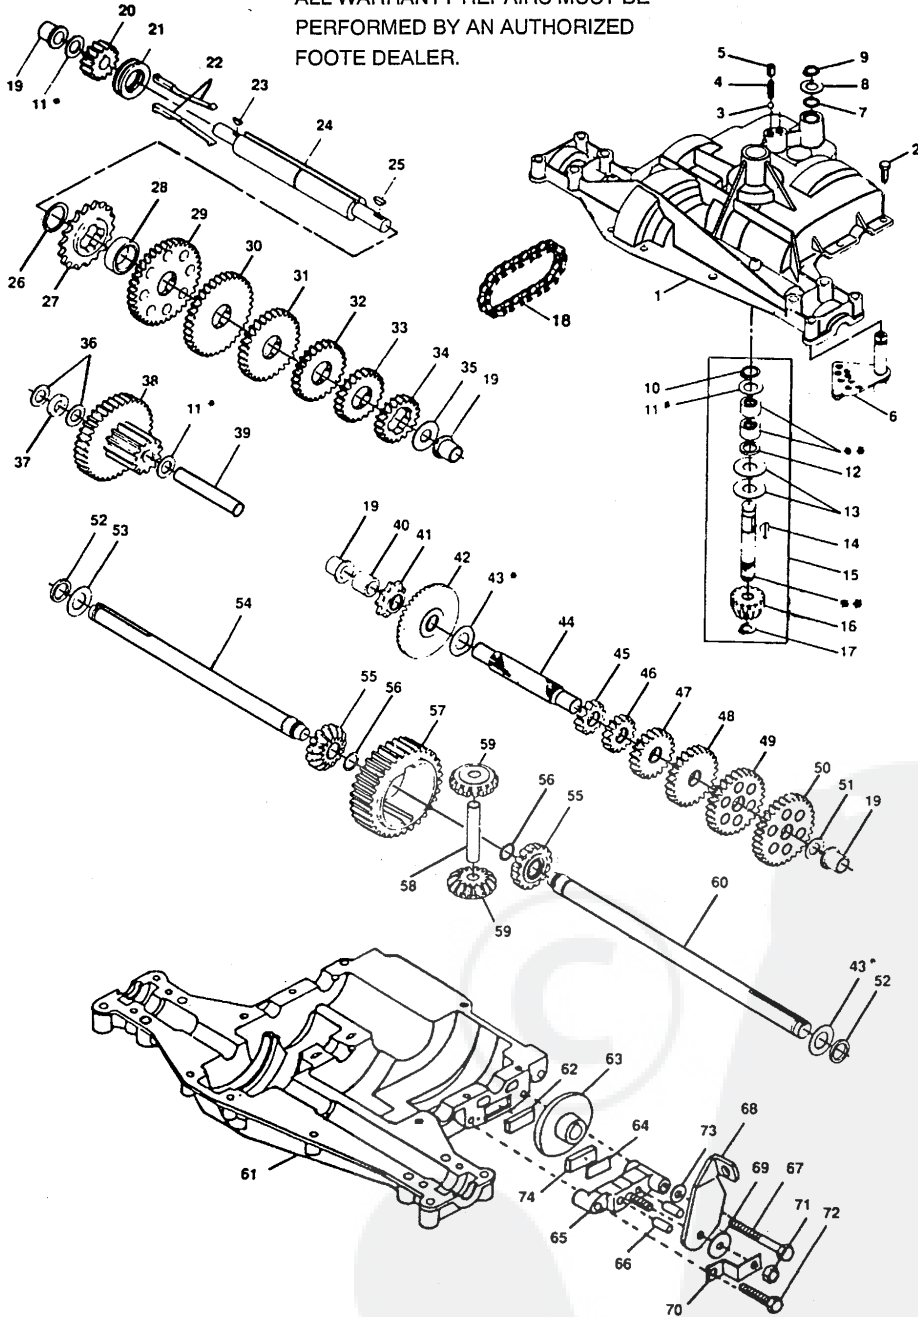

REPAIR PARTS

LAWN TRACTOR - MODEL NUMBER RR1238B TRANSAXLE FOOTE-MODEL NUMBER 4360-7

TRANSAXLE

ALL WARRANTY REPAIRS MUST BE
PERFORMED BY AN AUTHORIZED
FOOTE DEALER.

REPAIR PARTS

LAWN TRACTOR - MODEL NUMBER RR1238B TRANSAXLE FOOTE-MODEL NUMBER 4360-7

TRANSAXLE

KEY NO.	PART NO.	DESCRIPTION	KEY NO.	PART NO.	DESCRIPTION
1	3865	Housing, Upper	43	3693	*Washer, Plain, .758 x 1.12 x .020
2	1919	Screw, Tapping, 1/4-20 x .734 Lg.	43	3653	*Washer, Plain, .758 x 1.12 x .025
3	1151	Ball, Detent	43	3408	*Washer, Plain, .758 x 1.25 x .020
4	3626	Spring, Detent	43	3732	*Washer, Plain, .758 x 1.25 x .025
5	3623	Screw, Set	43	3184	*Washer, Plain, .758 x 1.25 x .031
6	4336	Ass'y., Shifter	43	3733	*Washer, Plain, .758 x 1.25 x .035
7	3884	O-Ring	43	3198	*Washer, Plain, .758 x 1.25 x .040
8	3885	*Washer, Plain, .505 x .942 x .006	43	3734	*Washer, Plain, .758 x 1.25 x .045
8	3886	*Washer, Plain, .505 x .942 x .010	43	3735	*Washer, Plain, .758 x 1.25 x .050
8	3887	*Washer, Plain, .505 x .942 x .015	43	3736	*Washer, Plain, .758 x 1.25 x .055
8	3888	*Washer, Plain, .505 x .942 x .020	43	3180	*Washer, Plain, .758 x 1.25 x .062
8	3889	*Washer, Plain, .505 x .942 x .026	44	3882	Shaft, Drive
8	3121	*Washer, Plain, .505 x .942 x .030	45	3646	Gear, Spur, 12T.
8	3890	*Washer, Plain, .505 x .942 x .040	46	3707	Gear, Spur, 15T.
9	1100	Ring, Retaining	47	3866	Gear, Spur, 20T.
10	1099	Ring, Retaining	48	3719	Gear, Spur, 25T.
11	1959	*Washer, Plain, .632 x 1.00 x .010	49	3868	Gear, Spur, 28T.
11	1441	*Washer, Plain, .632 x 1.00 x .020	50	3683	Gear, Spur, 31T.
11	1423	*Washer, Plain, .632 x 1.00 x .026	51	1145	Washer, Plain, .632 x 1.00 x .060
11	1082	*Washer, Plain, .632 x 1.00 x .031	52	3191	Seal, Felt
11	1424	*Washer, Plain, .632 x 1.00 x .036	53	3180	Washer, Plain, .758 x 1.25 x .062
11	1068	*Washer, Plain, .632 x 1.00 x .041	54	3880	Axle, L.H.
11	1425	*Washer, Plain, .632 x 1.00 x .046	55	3780	Gear, Miter, 15T.
11	1358	*Washer, Plain, .632 x 1.00 x .050	56	3656	Ring, Retaining
11	1145	*Washer, Plain, .632 x 1.00 x .060	57	3839	Gear, Spur, 32T.
11	1319	*Washer, Plain, .632 x 1.00 x .082	58	3919	Shaft, Cross
12	3312	O-Ring	59	3781	Gear, Miter, 15T.
13	3876	Washer, Plain, .632 x 1.38 x .046	60	3881	Axle, R.H.
14	1374	Key, Woodruff, #9	61	3864	Housing, Lower
15	4134	Ass'y., Kit, Input Shaft	62	3920	Puck, Friction
16	3590	Pinion, Bevel, 14T.	63	3276	Disc, Brake
17	3624	Ring, Retaining	64	3758	Spacer
18	3625	Chain, 24 Pitches	65	3916	Jaw, Brake
19	1542	Bearing, Flange	66	3843	Pin, Dowel
20	3773	Gear, Spur, 14T.	67	3915	Screw, Tapping, 5/16-18 x 2.25 Lg.
21	3631	Collar, Clutch	68	3768	Lever, Actuating
22	3828	Key, Clutch	69	3760	Washer, Plain, .321 x 1.00 x .055
23	1369	Key, Woodruff	70	3917	Bracket, Anti-Rotation
24	3883	Shaft, Intermediate	71	3847	Nut, Lock, 5/16-24
25	1375	Key, Woodruff, #61	72	3724	Screw, Tapping, 5/16-18 x 1.44 Lg.
26	3627	Ring, Retaining	73	3906	Washer, Plain, .343 x .81 x .059
27	3830	Sprocket, 18T.	74	3907	Puck, Friction
28	3841	Spacer	75	4300	Grease
29	3786	Gear, Spur, 37T.			
30	3785	Gear, Spur, 35T.			
31	3867	Gear, Spur, 30T.			
32	3783	Gear, Spur, 25T.			
33	3869	Gear, Spur, 22T.			
34	3741	Gear, Spur, 19T.			
35	3628	Washer, Plain, .640 x 1.37 x .061			
36	1423	Washer, Plain, .632 x 1.00 x .026			
37	3422	Spacer, .630 x 1.00 x .169			
38	4286	Ass'y., Gear, Comb., 12T. & 35T.			
39	3877	Shaft, Idler			
40	3901	Spacer, .635 x .875 x .755			
41	3645	Sprocket, 9T.			
42	3853	Gear, Bevel, 42T.			
43	3749	*Washer, Plain, .758 x 1.12 x .010			
43	3652	*Washer, Plain, .758 x 1.12 x .015			

*Use in various combinations to maintain proper clearances.

**Order Key No. 15.