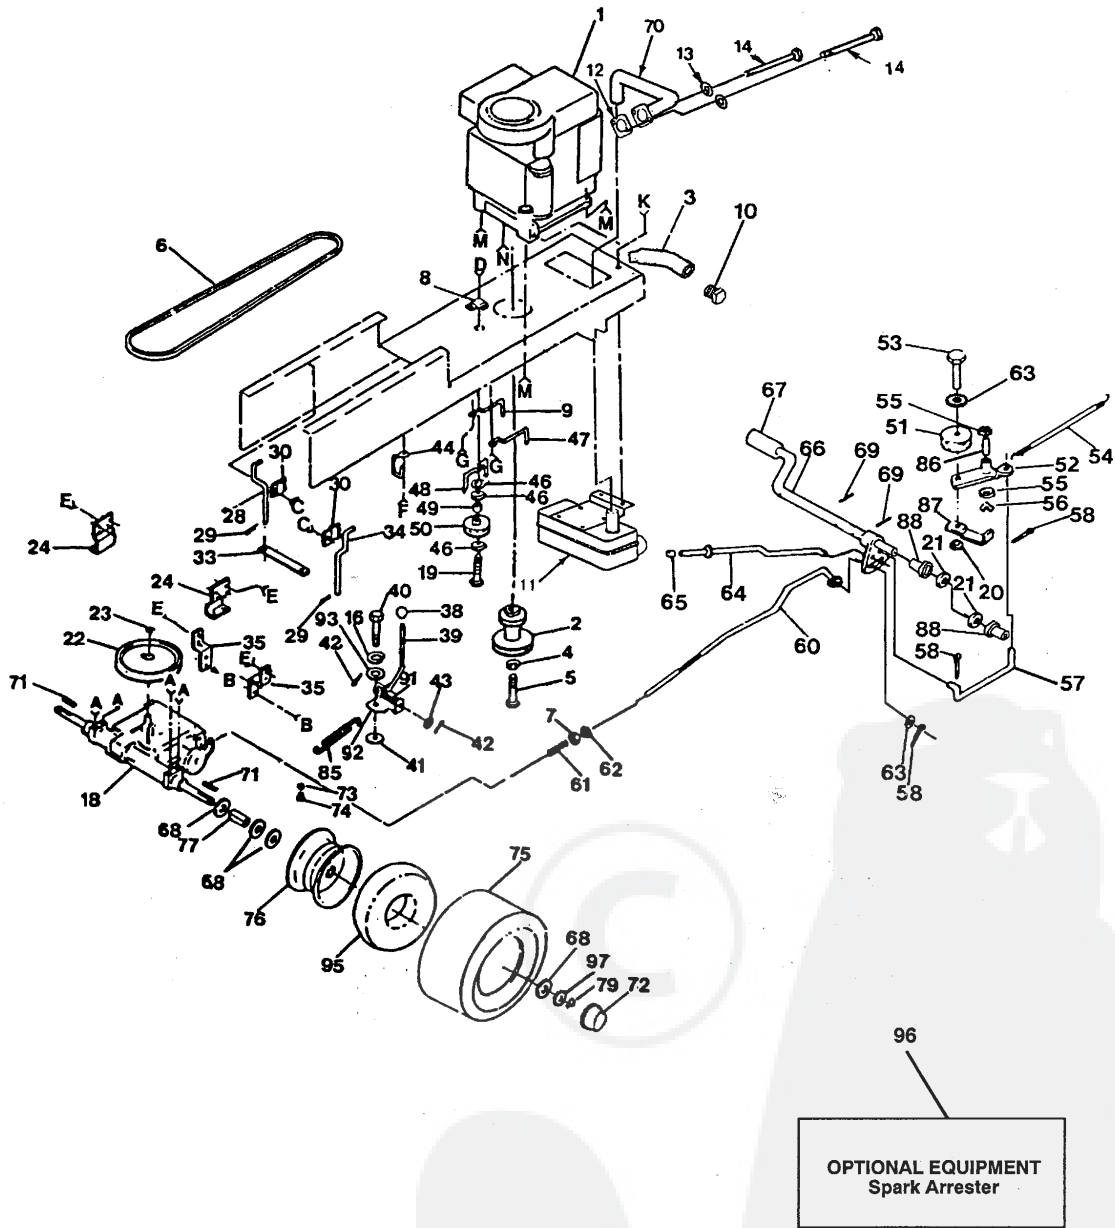

REPAIR PARTS

LAWN TRACTOR - MODEL NUMBER RR1238B

DRIVE

REPAIR PARTS

LAWN TRACTOR - MODEL NUMBER RR1238B

DRIVE

KEY PART NO.	PART NO.	DESCRIPTION	KEY PART NO.	PART NO.	DESCRIPTION
1	124136X	Engine 12 HP, Briggs & Stratton Model No. 281707, Type No. 0412-01	46	19131312	Washer 13/32 x 13/16 x 12 Ga.
2	105731X	Pulley, Engine	47	105730X	Keeper, Belt, Engine
3	127222X	Pipe, Drain, Oil	48	109070X	Retainer, Belt
4	10040700	Washer, Lock 7/16	49	4470J	Spacer
5	71130720	Bolt, Hex 7/16-20 x 1-1/4	50	123674X	Idler, Flat
6	125907X	V-Belt, Drive	51	123766X	Pulley, Idler
7	73800600	Locknut, Hex 3/8-16 UNC ZN	52	123789X	Arm, Idler
8	2751R	Clip, Fuel Line	53	74760624	Bolt, Hex. 3/8-16 x 1-1/2
9	121218X	Keeper, Belt, Engine	54	105709X	Spring, Return Clutch
10	-----	Plug, Drain Oil (Order From Engine Mfg.)	55	110812X	Washer, Hardened
11	123075X	Muffler	56	12000039	Ring, Klip
12	125593X	Gasket	57	105710X	Link, Clutch
13	10040500	Washer, Lock Heavy Helical Spring	58	76020412	Pin, Cotter 1/8 x 3/4
14	71070510	Screw, Hex Head Cap 5/16-18 x 5	60	110437X	Rod, Brake
15	17490620	Screw, Hex., Washer Thread Rolling 3/8-16 x 1-1/4	61	106888X	Spring, Rod, Brake
16	10040400	Washer, Lock 1/4	62	73350600	Nut, Jam 3/8-16
18	120898X	Transaxle Foote, 6 Speed, Model No. 4360-7	63	19131316	Washer 13/32 x 13/16 x 16 Ga.
19	74760644	Bolt, Hex 3/8-16 x 2-3/4	64	125638X	Rod, Brake, Parking
20	73680600	Nut, Crownlock 3/8-16	65	71673	Cap, Plunger
21	19211616	Washer 21/32 x 1 x 16 Ga	66	122424X	Shaft, Foot Pedal
22	123666X	Pulley, Transaxle	67	8883R	Cover, Pedal
23	12000028	Ring, Retainer	68	121749X	Washer 25/32 x 1-1/4 x 16
24	109167X	Bracket, Transaxle	69	1572H	Pin, Roll 3/16 x 1
25	74760616	Bolt, Hex 3/8-16 x 1	70	123074X	Pipe, Exhaust 180°
26	17490512	Screw, Hex Washer Thread Rolling 5/16-18 x 3/4	71	123583X	Key, Square 2.5 x .1845/.1865
28	123662X	Keeper, Belt, L.H.	72	104757X	Cap, Axle
29	4921H	Retainer, Spring	73	59192	Cap, Valve
30	106190X	Clamp	74	65139	Stem, Valve
31	74760512	Bolt, Hex 5/16-18 x 3/4	75	124635X	Tire, Rear
32	73680500	Nut, Crownlock 5/16-18 x 3/4	76	106108X311	Rim Assembly, Rear
33	123770X	Strap, Locator	77	109502X	Spacer
34	123663X	Keeper, Belt, R.H.	79	12000001	E-Ring
35	121520X	Strap, Torque, Transaxle	83	19112016	Washer 11/32 x 1-1/4 x 16 Ga.
36	74760612	Bolt, Hex 3/8-16 x 3/4	85	110422X	Spring, Brake
38	106893X	Knob, Shift	86	105706X	Bearing
39	124461X	Rod, Shift	87	123205X	Retainer, Belt
40	71040412	Bolt, Shift Plate	88	120183X	Bearing, Nylon
41	105701X	Washer, Shift Plate	91	105700X	Spring
42	76020416	Pin, Cotter 1/8 x 1	92	106919X	Plate, Shift
43	19151216	Washer 15/32 x 3/4 x 16 Ga.	93	19091210	Washer 9/32 x 3/4 x 10 Ga.
44	104777X	Belt, Retainer	94	11050600	Washer, Lock, External Tooth 3/8
45	17490612	Screw, Hex., Washer Thread Rolling 3/8-16 x 3/4	95	7152J	Tube, Tire
			96	123110X	Spark Arrester
			97	121748X	Washer 25/32 x 1-5/8 x 16 Ga.
			--	121120X	Decal, Engine Maintenance
			--	120601X	Decal, HP, Engine

NOTE: All component dimensions given U.S. inches
1 inch = 25.4 mm