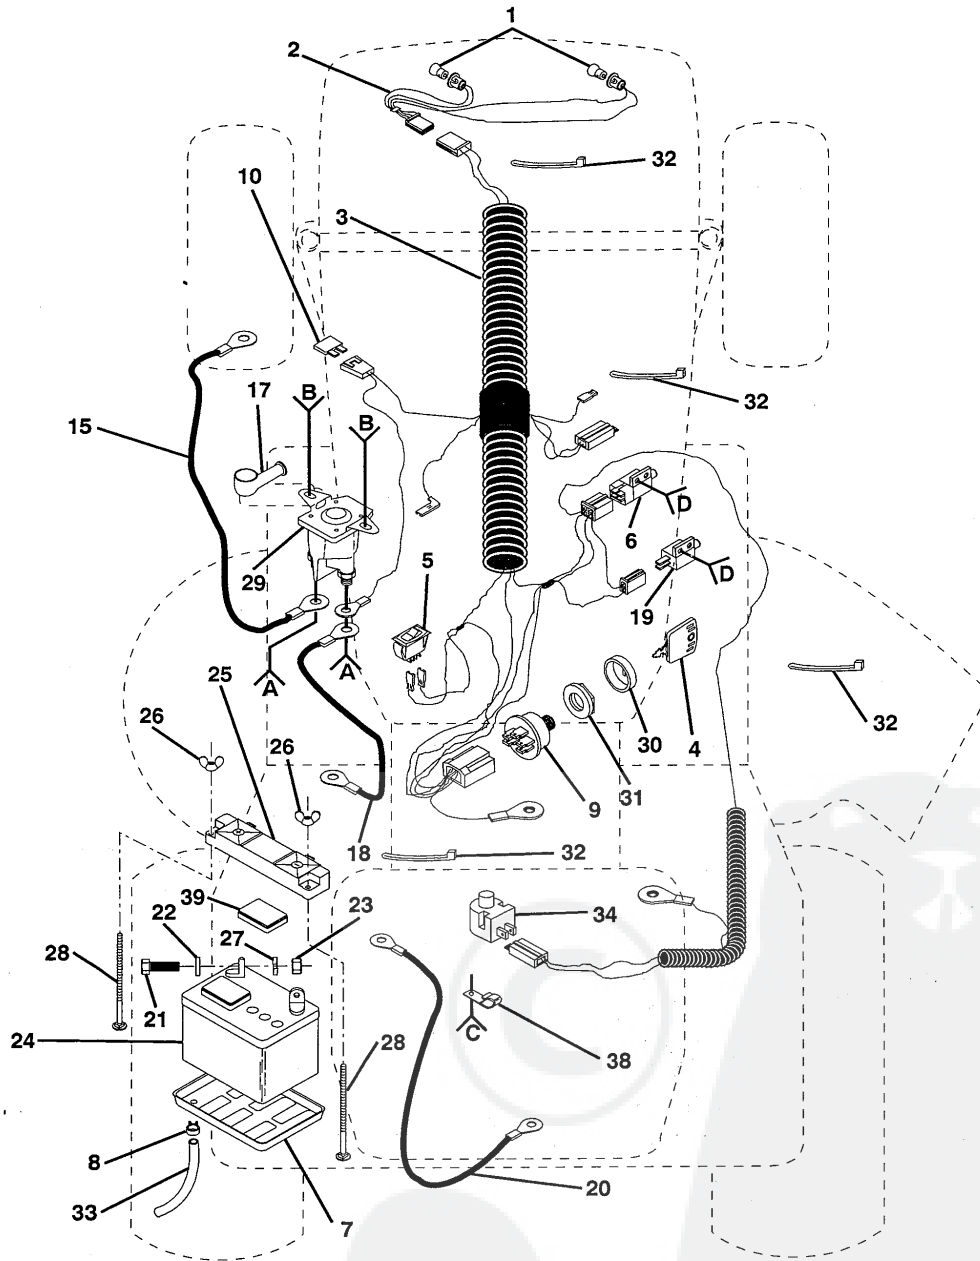

REPAIR PARTS

LAWN TRACTOR - MODEL NUMBER RR1238B

ELECTRICAL

REPAIR PARTS

LAWN TRACTOR - MODEL NUMBER RR1238B

ELECTRICAL

KEY PART NO. NO.	DESCRIPTION	KEY PART NO. NO.	DESCRIPTION		
1	7662J	Bulb, Light	26	123198X	Nut, Wing 1/4 - 20
2	110859X	Harness, Light Socket	27	10040400	Washer, Lock, Heavy Helical Spring
3	124904X	Harness, Ignition	28	72240460	Bolt, Carriage 1/4 - 20 x 7-1/2
4	7552H	Key, Molded	29	109081X	Solenoid
5	110712X	Switch, Light	30	109787X	Bezel, Ignition
6	104445X	Switch, Interlock	31	109788X	Nut, Ignition
7	7603J	Tray, Battery	32	7192J	Cable Tie
8	109596X	Clamp, Hose	33	105687X	Tube, Battery Tray
9	4406R	Switch, Ignition	34	121305X	Switch, Seat
10	108824X	Fuse	35	17021008	Screw, Hex Tapping #10 - 24 UNC x 1/2
11	10090400	Washer, Lock 1/4	36	74641008	Screw, Slotted Pan Head #10 - 32 x 1/2
12	73350400	Nut, Hex Jam 1/4 - 20	37	73951000	Nut, Keps #10 - 32 x 1/2
13	74780408	Bolt, Hex 1/4 - 20 x 1/2 Grade 5	38	4171R	Clip, Insulated
14	73510400	Nut, Keps 1/4 - 20	39	121264X	Caps, Battery
15	2033J	Cable Assembly	--	101539X	Sheet, Instruction, Tractor, 15° Slope(English)
16	11050400	Washer, Lock, Ext. Tooth 1/4	--	127585	Manual, Repair Parts
17	719J	Cover, Terminal	--	127903	Manual, Operator's
18	5114J	Cable, Battery	--	121549X	Decal, Battery
19	109553X	Switch, Interlock	--	101572X	Sheet, Instruction Tractor, 15° Slope (French)
20	5907J	Cable, Battery			
21	74760412	Bolt, Hex 1/4 - 20 x 3/4			
22	19091016	Washer 9/32 - 5/8 x 16 Gauge			
23	73220400	Nut, Hex 1/4 - 20			
24	121265X	Battery			
25	102476X	Guard, Terminal			

NOTE: All component dimensions given in U.S. inches
1 inch = 25.4 mm