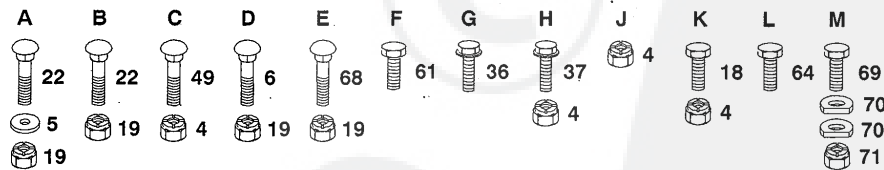

NOTE: All component dimensions given U.S. inches
1 inch = 25.4 mm