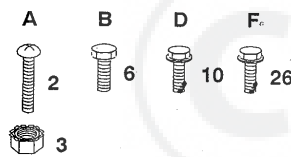

NOTE: All component dimensions given in U.S. inches
1 inch = 25.4 mm