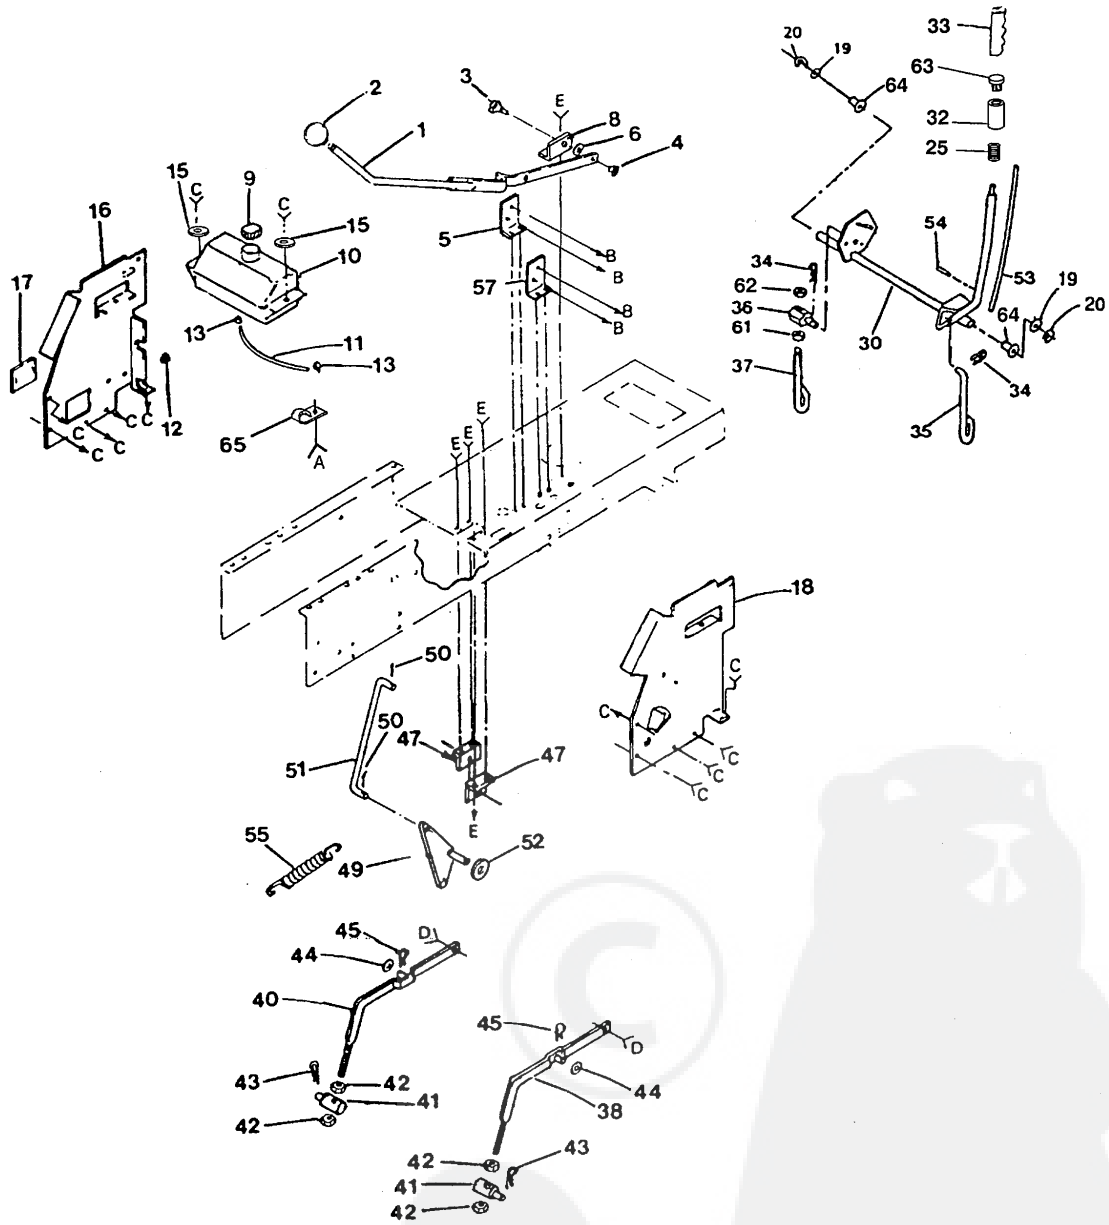

NOTE: All component dimensions given in U.S. inches
1 inch = 25.4 mm

REPAIR PARTS

LAWN TRACTOR - MODEL NUMBER RR1238B

LIFT ADJUSTMENT

REPAIR PARTS

LAWN TRACTOR - MODEL NUMBER RR1238B

LIFT ADJUSTMENT

KEY PART NO.	DESCRIPTION	KEY PART NO.	DESCRIPTION
1	124429X Handle, Clutch, Mower	36	110447X Trunnion, Lift
2	106932X Knob	37	110448X Link, Lift, Adjustable
3	106451X Bolt, Shoulder	38	121598X Arm, Suspension, R. H.
4	73680600 Nut, Crownlock 3/8-16	39	105848X Bolt, Shoulder 3/8-16
5	106452X Bracket, Switch, Interlock	40	121599X Arm, Suspension, L. H.
6	19171516 Washer 17/32 x 15/16 x 16 Ga.	41	106308X Trunnion, Lift, Lower
7	17021008 Screw, Hex., Tapping, #10-24 x 1/2	42	73220800 Nut, Hex 1/2 - 13
8	106447X Support, Lever, Clutch	43	9135R Retainer, Spring
9	123549X Cap, Fuel	44	19171516 Washer 17/32 x 15/16 x 16 Ga.
10	109202X Tank, Fuel	45	4921H Retainer, Spring
11	8548R Line, Fuel	47	106444X Bracket, Bellcrank
12	9151R Grommet	48	74760612 Bolt, Hex 3/8-16 x 3/4
13	123487X Clamp, Hose	49	109728X Bellcrank Assembly
14	17490612 Screw, Hex., Washer Head, Thread Rolling 3/8-16 x 3/4	50	76020412 Pin, Cotter 1/8 x 3/4
15	19131612 Washer 13/32 x 1 x 12 Ga.	51	124444X Rod, Clutch, Primary
16	122795X Panel, Dash, L. H.	52	19131410 Washer 13/32 x 7/8 x 10 Ga.
17	121794X Cover, Access	53	122514X Rod, Lever, Lift
18	124031X012 Panel, Dash, R. H.	54	105767X Pin, Groove
19	19211416 Washer 21/32 x 7/8 x 16 Ga.	55	124446X Spring, Extension
20	12000002 E-Ring	57	108236X Bracket, Switch
21	17490608 Screw, Hex Washer Thdrol. 3/8-16 x 1/2	59	110739X Washer, Spring
25	122512X Spring	60	73980600 Locknut, Flange 3/8-16
30	122507X Shaft, Lift	61	73360700 Nut, Hex. Jam 7/16-20
32	122364X Plunger	62	73710700 Nut, Crownlock 7/16-20
33	109413X Grip, Handle	63	124526X Plunger, Button
34	4939M Retainer, Spring	64	120183X Bearing, Nylon
35	110029X Link, Lift	65	5320R Clip, Insulated