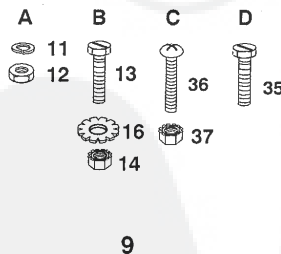

NOTE: All component dimensions given in U.S. inches
1 inch = 25.4 mm