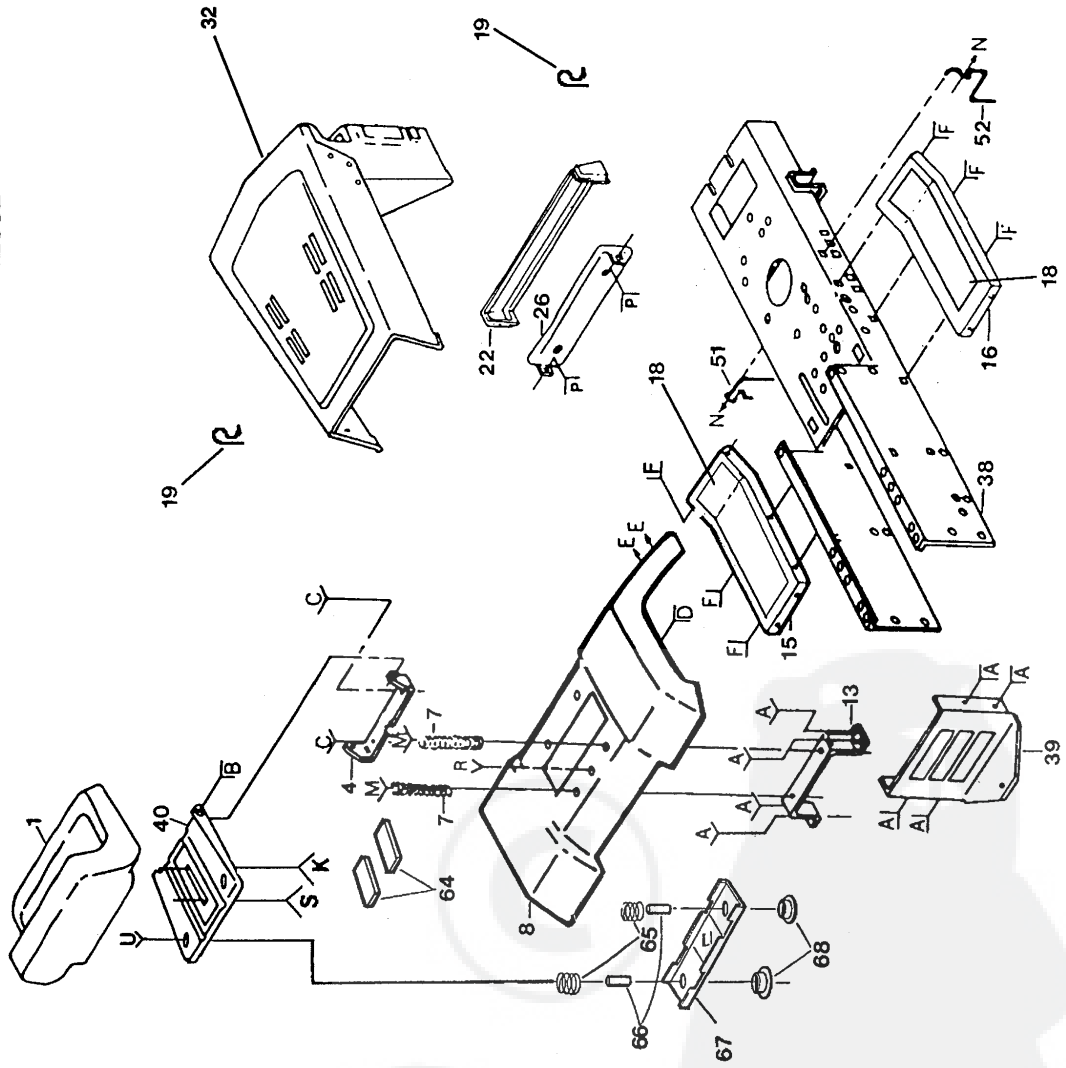

NOTE: All component dimensions given in U.S. inches
1 inch = 25.4 mm

REPAIR PARTS

ENCLOSURE

LAWN TRACTOR - MODEL NUMBER RR1238B

REPAIR PARTS

LAWN TRACTOR - MODEL NUMBER RR1238B

ENCLOSURE

KEY PART NO.	DESCRIPTION	KEY PART NO.	DESCRIPTION
1	Seat	40	124294X Pan, Seat
2	127422X Screw, Hex, Washer Thread Rolling 3/8-16 x 3/4 Type TT	47	19132012 Washer, Lock 1/2
3	17490612 Screw, Hex, Washer Thread Rolling 3/8-16 x 1	48	10040800 Washer 17/32 x 1-3/16 x 12 Ga.
4	126566X Bracket, Pivot, Seat	49	19171912 Bolt, Hex. 3/8 - 16 x 1
5	105529X Bolt, Shoulder 5/16-18	50	74760616 Guide, Belt, Lower, Engine Pulley, L. H.
6	73680500 Nut, Crownlock 5/16-18	51	121440X Guide, Belt, Lower, Engine Pulley, R. H.
7	124181X Spring, Seat	52	121441X Washer 13/32 x 1 x 14 Ga.
8	109872X423 Fender	59	19131614 Washer 9/32 x 3/4 x 16 Ga.
9	19131312 Washer 13/32 x 13/16 x 12 Ga.	60	19091216 Bolt, Carriage 1/4 - 20 x 1-1/4
10	74760612 Bolt, Hex, Washer Thread Rolling 3/8	62	72170410 Nut, Hex. Flange 1/4-20
11	73680600 Nut, Crownlock 3/8-16	63	123976X Strip, Foam
12	17490608 Screw, Hex, Washer Thread Rolling 3/8-16 x 12	64	121251X Spring, Compression
13	109873X Bracket, Fender	65	121249X Spacer, Split
14	127018X Bolt, Shoulder	66	121246X Bracket, Switch Mount
15	105465X423 Footrest, L. H.	67	121248X Bushing, Snap
16	105464X423 Footrest, R. H.	68	127036 Decal, Grill, Logo
17	72110606 Bolt, Carriage 3/8-16 x 3/4	-	124326X Decal, Grill, Stripe
18	108256X Pad, Footrest	-	101892X Decal, Clutch/Brake
19	4921H Retainer, Spring	-	127035 Decal, Chassis, Speed/Deck Size
21	108067X Lens	-	109199X Decal, V-Belt Ground Drive
22	124400X Washer 13/32 x 3/4 x 10 Ga.	-	129776 Decal, Hood, HP
24	19131210 Bezel	-	120822X Decal, Caution
26	110897X Bolt, Hex 1/2-13 x 7/8 Gr. 5	-	127037 Decal, Logo (Fender)
27	74780814 Hood and Grill Assembly	-	125690X Decal, 100 DBA
32	126349X013 Chassis Assembly		
38	127168X Drawbar		
39	121306X		