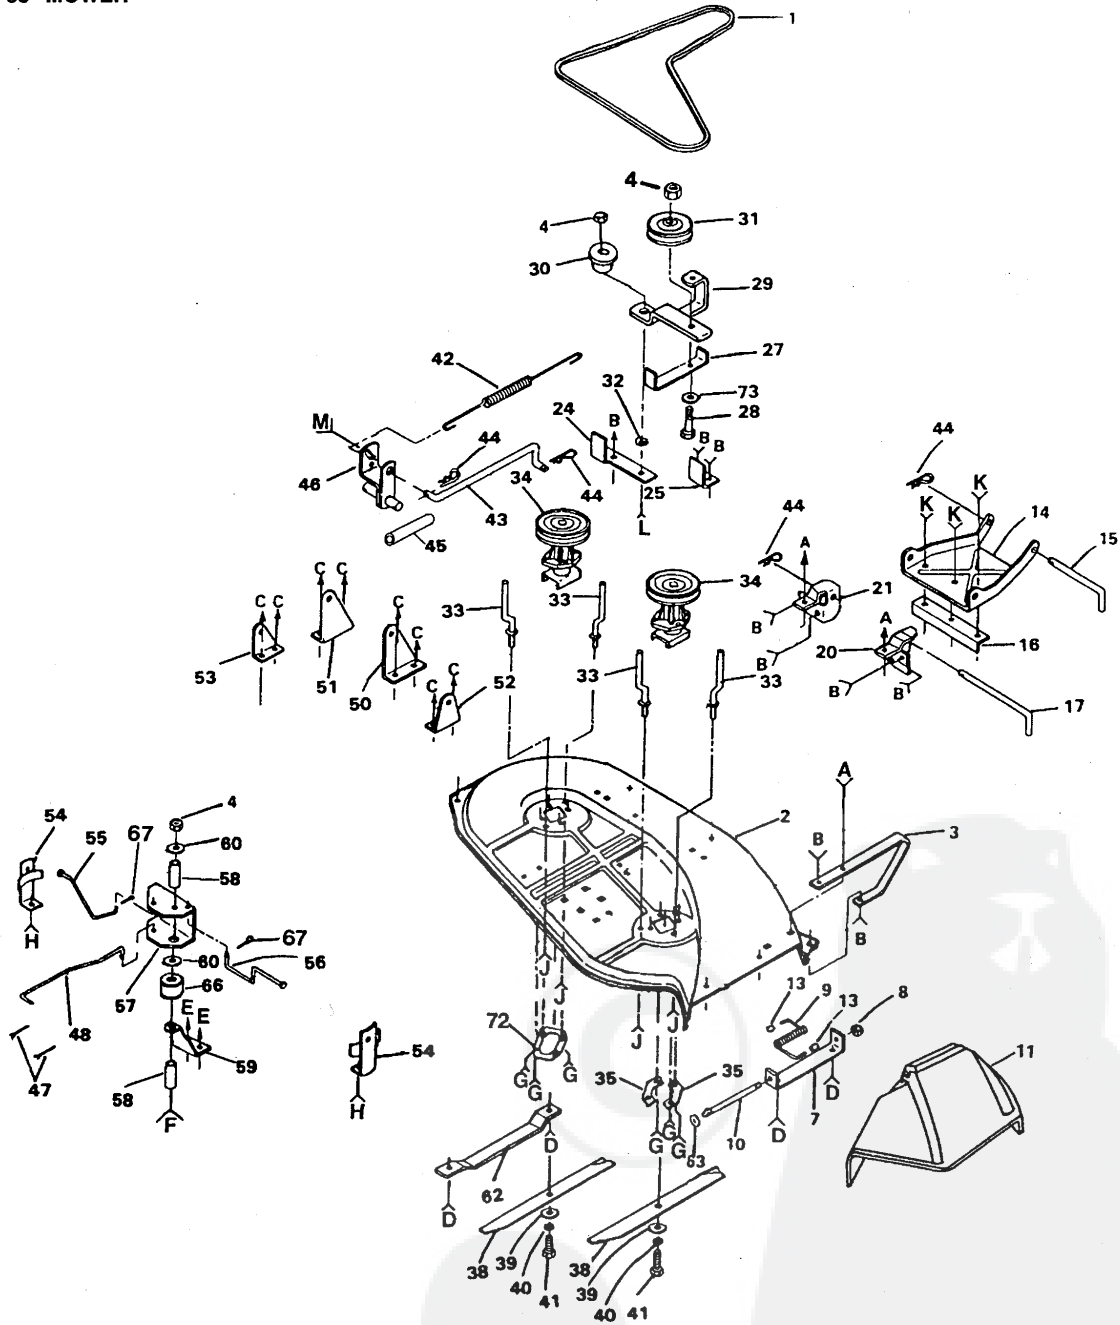

REPAIR PARTS

LAWN TRACTOR - MODEL NUMBER RR1238B

38" MOWER

REPAIR PARTS

LAWN TRACTOR - MODEL NUMBER RR1238B

38" MOWER

KEY PART NO. NO.	DESCRIPTION	KEY PART NO. NO.	DESCRIPTION
1	106085X V-Belt	41	74610624 Bolt, Hex. 3/8 - 24 x 1-1/2 Gr. 5
2	121259X Housing	42	108250X Spring, Extension
3	8417J Runner, R. H.	43	108235X Rod, Clutch, Mower
4	73680600 Nut, Crownlock 3/8-16	44	4921H Spring, Retainer
5	19111216 Washer 11/32 x 3/4 x 16 Ga.	45	6404J Spacer 1/2 x 9/16
6	72140505 Bolt, Carriage 5/16-18 x 5/8	46	124066X Rock Shaft Assembly
7	105896X Bracket, Deflector	47	76020616 Pin, Cotter 3/16 x 1
8	110452X Nut Push	48	108247X Rod, Brake, Primary
9	106734X Spring, Deflector	49	72140606 Bolt, Carriage 3/8-16 x 3/4
10	106735X Rod, Hinge	50	108243X Bracket, Pivot, R. H.
11	106736X Shield, Deflector	51	108241X Bracket, Pivot, L. H.
13	105304X Cap	52	105857X Bracket, Suspension, Rear, R. H.
14	105662X Link, Parallel	53	108673X Bracket, Suspension, Rear, L. H.
15	105744X Pin, Hinge, Front	54	106578X Brake Assembly
16	105872X Stop, Link	55	106463X Rod, Brake, Secondary, L. H.
17	109835X Pin, Hinge, Rear	56	108249X Rod, Brake, Secondary, R. H.
18	74760612 Bolt 3/8-16 x 3/4	57	106456X Bracket, Brake, Pivot
19	73680500 Nut, Crownlock 5/16-18	58	100672K Spacer, Brake
20	109598X Bracket, Lift, R. H.	59	100673L Bracket, Support
21	109597X Bracket, Lift, L. H.	60	19131614 Washer 13/32 x 1 x 14 Ga.
22	72140506 Bolt, Carriage 5/16-18 x 3/4	61	74760688 Bolt 3/8-16 x 5-1/2
24	109503X Support, Arm	62	7631J Runner, L. H.
25	109504X Stop, Deck, Front	63	19111016 Washer 11/32 x 5/8 x 16 Ga.
27	126756X Guide, Belt	64	72140610 Bolt 3/8-16 x 1-1/4
28	74760632 Bolt 3/8-16 x 2	66	122314X Spacer
29	127163X Arm, Idler	67	76020308 Pin, Cotter 3/32 x 1/2
30	106902X Spacer, Retainer	68	72110506 Bolt, Carriage 5/16 - 18 x 3/4
31	123688X Pulley, Idler	69	74760412 Bolt, Hex. 1/4 - 20 x 3/4
32	106513X Washer, Wear 1/16	70	109893X Washer, Special
33	102669X Keeper, Belt	71	73680400 Nut, Crownlock 1/4-20
34	121676X Mandrel Assembly	72	110445X Support, Mandrel, L. H.
35	100668L Plate, Support, Mandrel	73	19131316 Washer 13/32 x 13/16 x 16 Ga.
36	17490614 Screw, Hex Washer Head. 3/8-16 x 7/8	---	123928X Mower Assembly, Complete
37	17490620 Screw, Hex Washer Head 3/8-16 x 1-1/4	---	105814X Decal, V-Belt Mower Drive
38	122264X Blade	---	109820X Decal, Instruction, Caution
39	19132012 Washer 13/32 x 1-1/4 x 12 Ga.	---	121349X Decal, Warning
40	10030600 Washer, Lock 3/8		

NOTE: All component dimensions given U.S. inches
1 inch = 25.4 mm