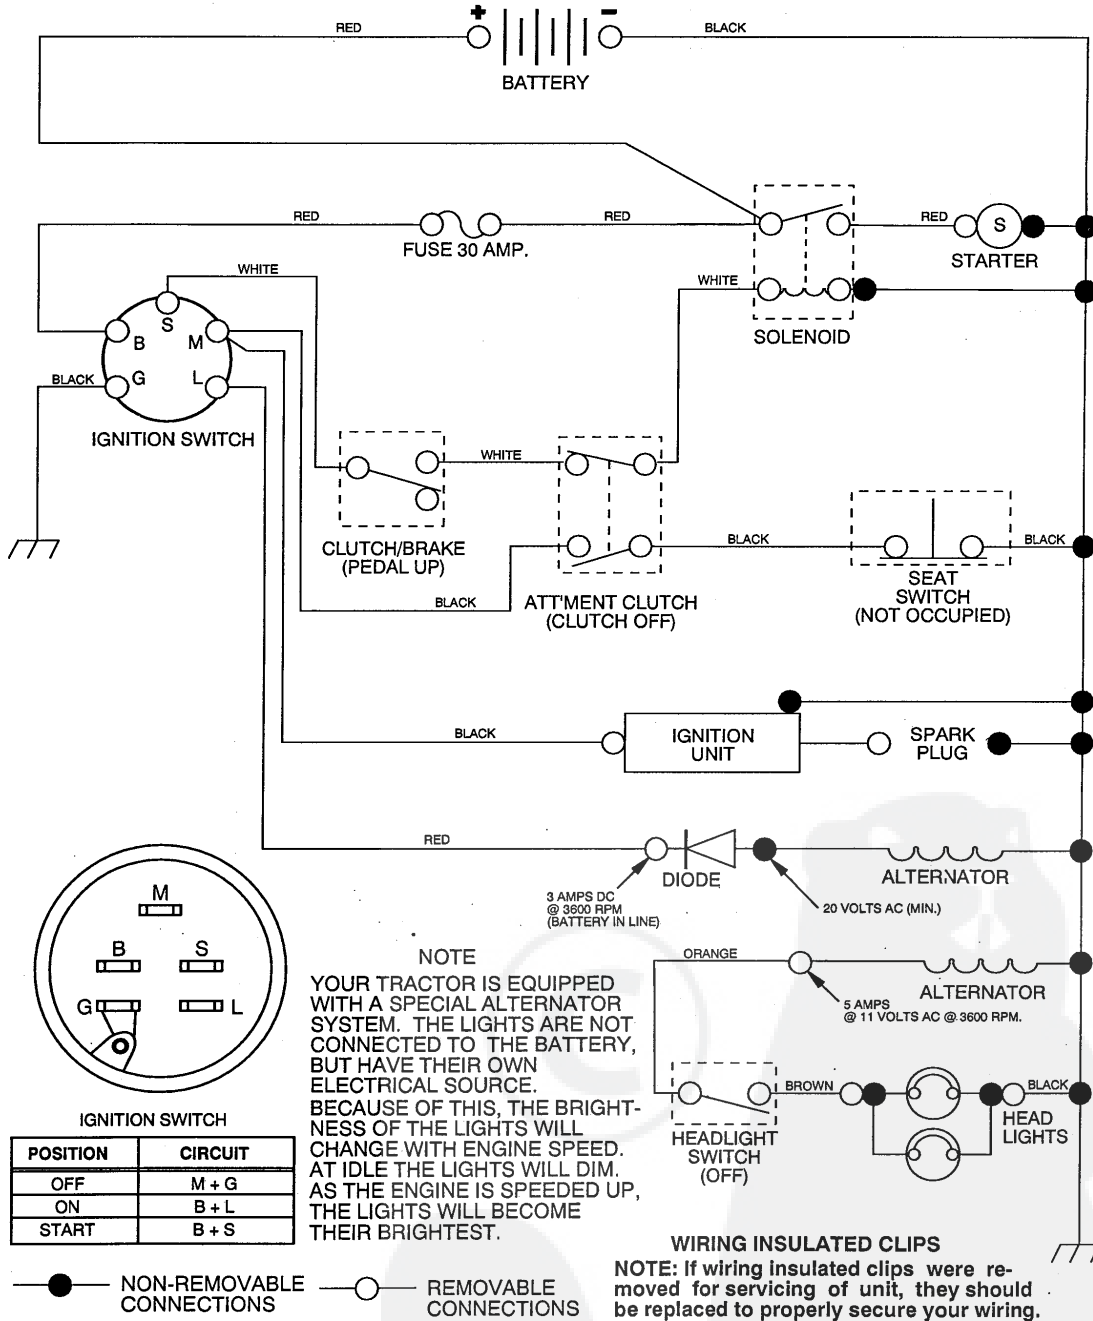

REPAIR PARTS

LAWN TRACTOR - MODEL NUMBER RR1238B

ELECTRICAL

REPAIR PARTS

LAWN TRACTOR - MODEL NUMBER RR1238B

ELECTRICAL

KEY PART NO. NO.	DESCRIPTION	KEY PART NO. NO.	DESCRIPTION		
1	7662J	Bulb, Light	26	123198X	Nut, Wing 1/4 - 20
2	110859X	Harness, Light Socket	27	10040400	Washer, Lock, Heavy Helical Spring
3	124904X	Harness, Ignition	28	72240460	Bolt, Carriage 1/4 - 20 x 7-1/2
4	7552H	Key, Molded	29	109081X	Solenoid
5	110712X	Switch, Light	30	109787X	Bezel, Ignition
6	104445X	Switch, Interlock	31	109788X	Nut, Ignition
7	7603J	Tray, Battery	32	7192J	Cable Tie
8	109596X	Clamp, Hose	33	105687X	Tube, Battery Tray
9	4406R	Switch, Ignition	34	121305X	Switch, Seat
10	108824X	Fuse	35	17021008	Screw, Hex Tapping #10 - 24 UNC x 1/2
11	10090400	Washer, Lock 1/4	36	74641008	Screw, Slotted Pan Head #10 - 32 x 1/2
12	73350400	Nut, Hex Jam 1/4 - 20	37	73951000	Nut, Keps #10 - 32 x 1/2
13	74780408	Bolt, Hex 1/4 - 20 x 1/2 Grade 5	38	4171R	Clip, Insulated
14	73510400	Nut, Keps 1/4 - 20	39	121264X	Caps, Battery
15	2033J	Cable Assembly	--	101539X	Sheet, Instruction, Tractor, 15° Slope(English)
16	11050400	Washer, Lock, Ext. Tooth 1/4	--	127585	Manual, Repair Parts
17	719J	Cover, Terminal	--	127903	Manual, Operator's
18	5114J	Cable, Battery	--	121549X	Decal, Battery
19	109553X	Switch, Interlock	--	101572X	Sheet, Instruction Tractor, 15° Slope (French)
20	5907J	Cable, Battery			
21	74760412	Bolt, Hex 1/4 - 20 x 3/4			
22	19091016	Washer 9/32 - 5/8 x 16 Gauge			
23	73220400	Nut, Hex 1/4 - 20			
24	121265X	Battery			
25	102476X	Guard, Terminal			