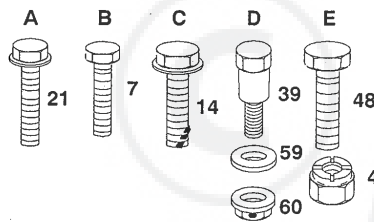

NOTE: All component dimensions given U.S. inches
1 inch = 25.4 mm