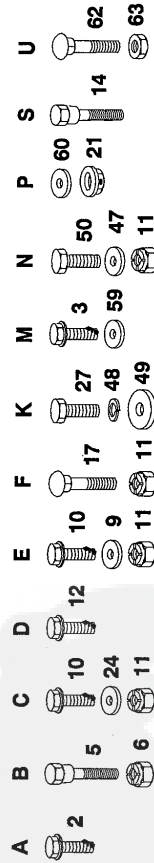

NOTE: All component dimensions given in U.S. inches
1 inch = 25.4 mm