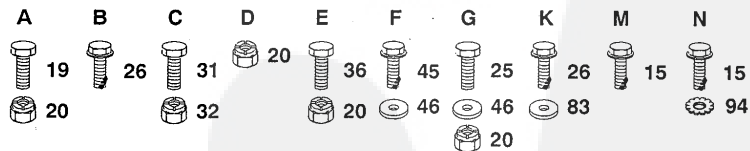

NOTE: All component dimensions given U.S. inches
1 inch = 25.4 mm

REPAIR PARTS

STEERING AND FRONT AXLE

LAWN TRACTOR - MODEL NUMBER RR1238B

REPAIR PARTS

LAWN TRACTOR - MODEL NUMBER RR1238B

STEERING AND FRONT AXLE