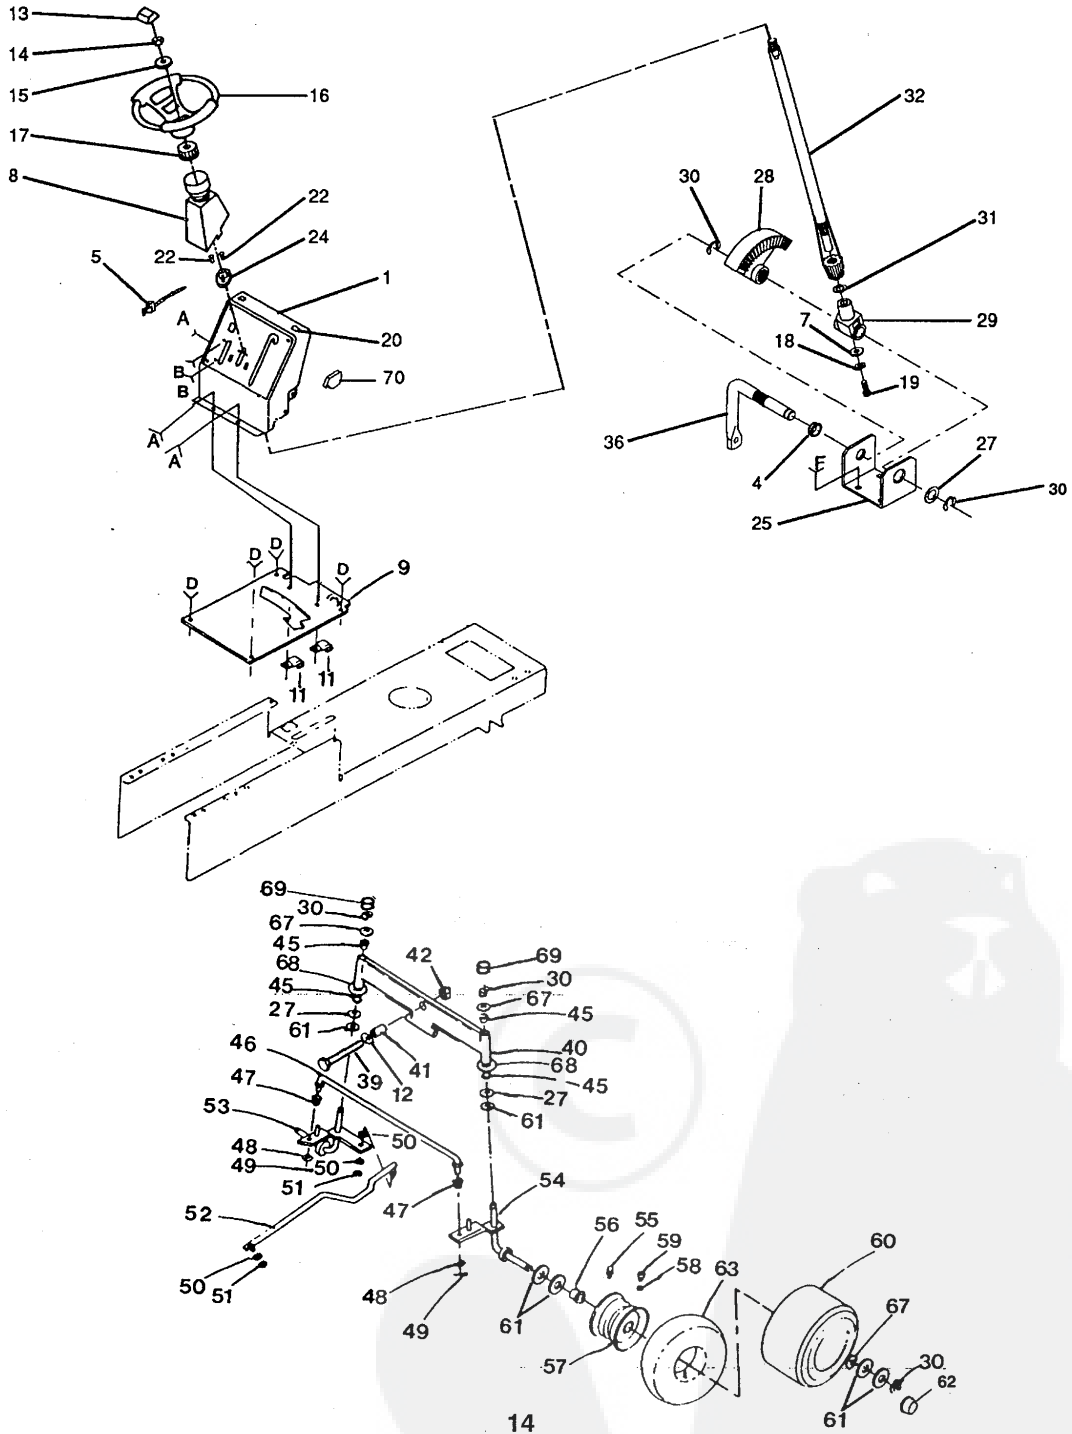

REPAIR PARTS

STEERING AND FRONT AXLE

LAWN TRACTOR - MODEL NUMBER RR1238B

REPAIR PARTS

LAWN TRACTOR - MODEL NUMBER RR1238B

STEERING AND FRONT AXLE

KEY PART NO.	NO.	DESCRIPTION	KEY PART NO.	DESCRIPTION
1	123042X015	Dash	39	74761060 Bolt, Hex 5/8-11 x 3-3/4
2	74180512	Screw, Truss Head 5/16-18 x 3/4	40	105669X Axle, Front
3	73510500	Nut, Keps 5/16-18	41	110438X Spacer, Bearing, Front Axle
4	109816X	Nyliner, Snap-in	42	73601000 Locknut, Flange 5/8-16
5	123278X	Control, Throttle	45	3366R Bearing
6	17720410	Screw, Hex, Thread Cutting 1/4-20 x 5/8 TY23	46	105715X Rod, Tie
7	126684X	Washer 5/8 x 1/4 x 16 Ga.	47	120754X Bushing
8	124418X	Tube, Steering Shaft	48	19131416 Washer 13/32 x 7/8 x 16 Ga.
9	124464X011	Saddle	49	76020412 Pin, Cotter 1/8 x 3/4
10	17490608	Screw, Hex, Washer Head Thread Rolling 3/8-16 x 1/2	50	10040600 Washer, Lock 3/8
11	2751R	Clip, Insulated	51	73610600 Nut, Hex 3/8-24
12	19212010	Washer	52	124032X Link, Drag
13	100710L	Insert, Steering Wheel	53	105656X Spindle, L. H.
14	73940800	Locknut, Hex, Jam 1/2-20	54	105654X Spindle, R. H.
15	100712K	Washer	55	278H Fitting, Grease
16	100713N	Wheel, Steering	56	9040H Bearing, Flange
17	100711L	Adapter, Steering Wheel	57	106732X311 Rim, Front (Inc. 2 Each Key No. 56)
18	10040400	Washer Lock1/4	58	59192 Cap, Valve
19	71070410	Screw, Socket Hex 1/4 x 20 x 5/8	59	65139 Stem, Valve
20	126938X	Bumper, Hood	60	106222X Tire
22	17431008	Screw, Hex Tapping #10-16 x 1/2 Type ABTPS	61	121749X Washer 25/32 x 1-1/4 x 16 Ga.
24	124373X	Bushing, Steering	62	104757X Cap, Axle
25	124036X	Bracket, Steering	63	59904 Tube, Front
26	17490612	Screw, Hex Washer Head, Thread Rolling 3/8-16 x 3/4 Type TT	67	121748X Washer 25/32 x 1-5/8 x 16 Ga.
27	6266H	Bearing, Thrust	68	19272016 Washer 27/32 x 1-1/4 x 16 Ga.
28	124034X	Gear, Sector	69	121232X Cap, Spindle
29	124035X	Shaft, Support	70	125760X Stop, Choke 2900RPM
30	12000029	Ring, Klip	--	127075 Decal, Steering Wheel
31	57079	Washer	--	109821X Decal, Instruction, Operating
32	128752	Shaft, Weldment Steering		
36	124033X	Shaft, Pitman		

NOTE: All component dimensions given in U.S. inches
1 inch = 25.4 mm