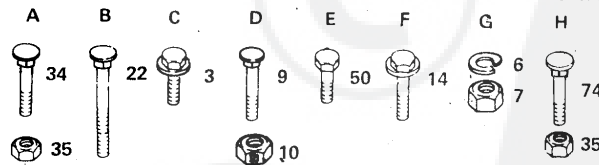

*STANDARD HARDWARE--PURCHASE LOCALLY