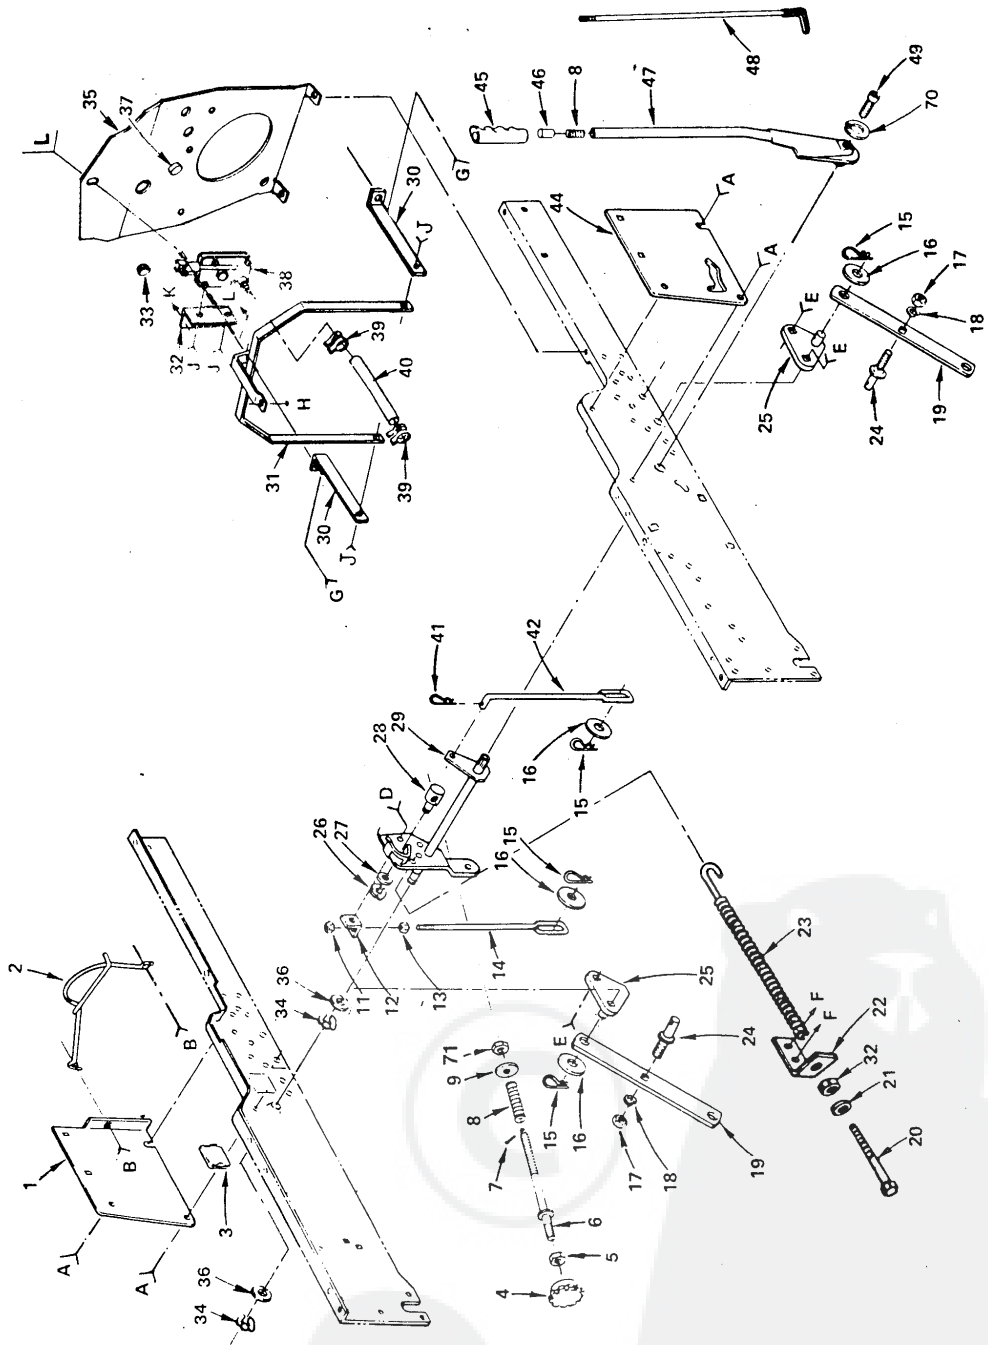

REPAIR PARTS

ROPER GT TRACTOR--MODEL NUMBERS GT180ER AND GT180ET

MOWER LIFT

REPAIR PARTS

ROPER GT TRACTOR--MODEL NUMBERS GT180ER AND GT180ET

MOWER LIFT

KEY NO.	PART NO.	DESCRIPTION	KEY NO.	PART NO.	DESCRIPTION	KEY NO.	PART NO.	DESCRIPTION
1	121044X	Panel, Side, L.H.	28	110810X	Trunnion, Stop Depth	54	73680500	Nut, Lock 5/16 - 18
2	110908X	Guard Assembly - Belt, Engine	29	120137X	Shaft, Lift	55	7901J	Bolt, Shoulder
3	105505X	Cover, Access	30	104649X	Bracket - Shield, Heat, Side	56	73900400	* Bolt, Hex Flange 1/4 - 20
4	100734K	Handle, Adjust, Lift	31	106872X	Support Assembly - Dash	57	72140606	* Bolt, Carriage, 3/8 - 16 x 3/4
5	73350600	* Nut, Hex Jam, 3/8 - 16	32	105040X	Bracket - Pump, Fuel	58	73930600	Nut - Centerlock 3/8 - 16
6	110811X	Rod, Adjust, Lift	33	9151R	Grommet	59	74760616	* Bolt - Hex 3/8 - 16 x 1
7	76020308	* Pin, Cotter	34	12000022	Klip Ring	60	74350512	Bolt - Hex 5/16 - 18 x 3/4
8	2876H	Spring	35	110948X	Heat Shield	61	19091216	Washer, 9/32 x 3/4 x 16 Ga.
9	19131016	Washer 13/32 x 5/8 x 16 Ga.	36	19292016	Washer 29/32 x 1-1/4 x 16 Ga.	62	10090400	Washer, Lock 1/4
10	73680600	Nut, Lock, 3/8 - 16	37	106351X	Plug - Shield, Heat	63	73220400	* Nut, Hex 1/4 - 20
11	73800600	Nut, Lock, Hex w/ Washer, 3/8 - 16	38	105041X	Pump - Fuel	64	74750806	Screw - Slotted Hex Hd. No. 8-32 x 3/8 Gr. 5
12	7594J	Bracket, Lift, L.H.	39	6999R	Clamp - Hose	65	10070800	Washer, Lock No. 8
13	73220600	* Nut, Hex 3/8 - 16	40	3008J	Fuel Line	66	74321008	* Screw-Machine Hex Hd. No. 10-24 x 1/2 Gr.2
14	7596J	Link, Lift, L.H.	41	4939M	Retainer, Spring	67	73631000	* Nut - Lock No. 10 - 24
15	9135R	Retainer Spring	42	105503X	Link, Lift, R.H.	68	74760512	* Bolt - Hex 5/16 - 18 x 3/4
16	19171713	* Washer 17/32 x 1 - 1/16 x 13 Ga.	44	121043X	Panel, Side, R.H.	69	19111216	Washer, 11/32 x 3/4 x 16 Ga.
17	73220800	* Nut, Hex, 1/2 - 13	45	109413X	Grip, Handle	70	10040600	Washer, Lock 3/8
18	10040800	* Washer, Lock, 1/2	46	105723X	Plunger - Lever, Lift	71	110807X	Nut - Special
19	105429X	Arm, Suspension	47	121002X	Lever Assembly - Lift			
20	5328J	Bolt - Adjust, Spring, Assist	48	121006X	Rod Assembly - Lever			
21	19131316	* Washer 13/32 x 13/16 x 16 Ga.	49	74760624	Bolt - Hex 3/8 - 16 x 1-1/2			
22	5329J	Bracket, Spring - Assist	51	17490608	Screw, Hex Washer Thd. 3/8 - 16 x 1/2			
23	674A247	Spring Assembly - Assist, Lift	52	72140508	* Bolt - Carriage, 5/16 - 18 x 1			
24	105413X	Stud, Pivot Center	53	19111610	Washer 11/32 x 1 x 10 Ga.			
25	105501X	Bracket, Suspension						
26	12000037	Klip Ring						
27	19151216	Washer 15/32 x 3/4 x 16 Ga.						

*STANDARD HARDWARE--PURCHASE LOCALLY