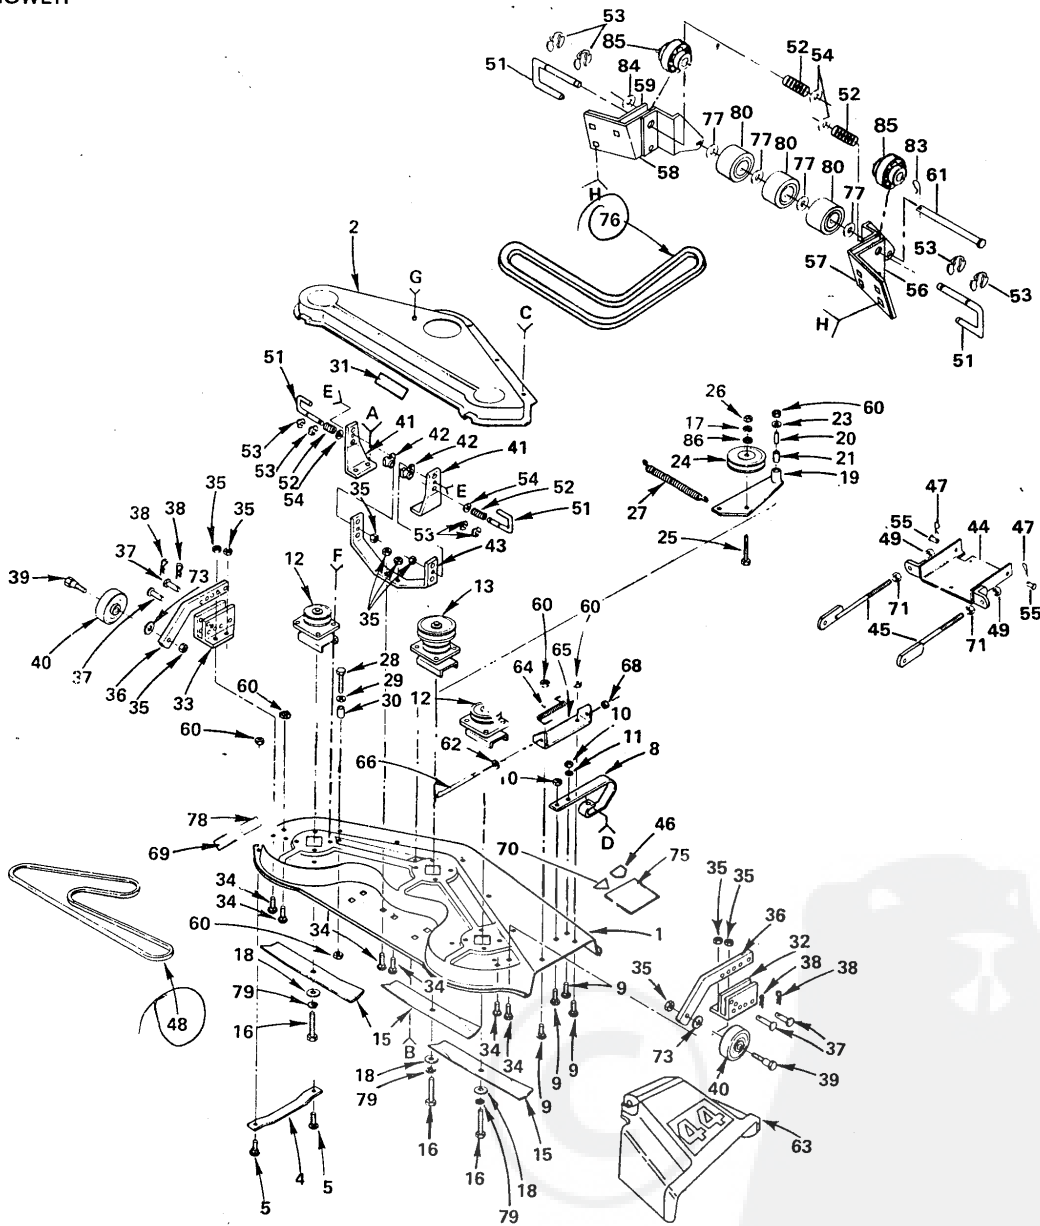

REPAIR PARTS

ROPER GT TRACTOR--MODEL NUMBERS GT180ER AND GT180ET

MOWER

REPAIR PARTS

ROPER GT TRACTOR--MODEL NUMBERS GT180ER AND GT180ET

MOWER

KEY NO.	PART NO.	DESCRIPTION	KEY NO.	PART NO.	DESCRIPTION
1	105415X	Housing, Mower	42	110237X	Spacer
2	106022X	Cover - Drive, Deck	43	105434X	Brace, Suspension
3	17490508	Screw - Hex Washer Thd. Roll 5/16 - 18 x 1/2	44	109778X	Plate Assy., Mower Suspension
4	7631J	Runner, L.H.	45	109771X	Brkt., Suspension
5	72110505	Bolt, Carr. 5/16 - 18 x 5/8	46	78850	Decal - Warning (GT180CR only)
6	10040500	*Washer - Lock, 5/16	46	107339X	Decal - Warning (GT180CT only)
7	73220500	*Nut - Hex 5/16 - 18	47	3146R	Retainer - Spring
8	8418J	Runner, R.H.	48	106381X	V-Belt
9	72140506	Bolt, Carr. 5/16 - 18 x 3/4	49	73680800	*Nut, Crownlock 1/2 - 13
10	1685H	Nut, Lock 5/16 - 18	50	74760622	Bolt, Hex 3/8 - 16 x 1 - 3/8
11	19111116	*Washer 11/32 x 11/16 x 16 Ga.	51	105435X	Pin, Release
12	105483X	Mandrel - Secondary	52	3720R	Spring
13	106038X	Mandrel - Primary	53	12000039	Ring, Klip
14	17490612	Screw - Hex Washer Thd. Roll 3/8 - 16 x 3/4	54	19171612	Washer 17/32 x 1 x 12 Ga.
15	106635X	Blade	55	105440X	Pin, Clevis
16	74610624	*Bolt - Hex, 3/8 - 24 x 1 - 1/2 Gr. 5	56	105458X	Brkt., Outer, R.H.
17	10040600	*Washer - Lock, 3/8	57	109773X	Brkt., Inner, R.H.
18	19132012	Washer 13/32 x 1 - 1/4 x 12 Ga.	58	109775X	Brkt., Inner, L.H.
19	674A213	Arm Assembly, Idler	59	105459X	Brkt., Outer, L.H.
20	7834J	Liner - Bearing	60	73680500	Locknut 5/16 - 18
21	7835J	Bearing	61	109776X	Pin, Pivot
22	72110522	Bolt, Carriage 5/16 - 18 x 2 - 3/4	62	19111016	Washer 11/32 x 5/8 x 16 Ga.
23	19111610	Washer 11/32 x 1 x 10 Ga.	63	109785X	Shield, Deflector
24	102403X	Pulley, Idler	64	106734X	Spring, Deflector
25	74760624	*Bolt - Hex 3/8 - 16 x 1 - 1/2	65	109743X	Bracket, Deflector
26	73220600	*Nut - Hex 3/8 - 16	66	106735X	Rod, Hinge
27	104361X	Spring	68	5846R	Push Nut
28	74780520	*Bolt - Hex 5/16 - 18 x 1 - 1/4 Gr. 5	69	3713J	Decal - Instruction, Caution
29	19111216	Washer 11/32 x 3/4 x 16 Ga.	70	106975X	Decal - Safety Standard
30	8438J	Spacer Split	71	73220800	Nut - Hex 1/2 - 13
31	106224X	Decal - V-Belt, Dr. Schematic, Mower	73	19171512	Washer 17/32 x 15/16 x 12 Ga.
32	105448X	Bracket, Ga. Wheel, R.H.	74	72240608	Bolt, Carriage 3/8 - 16 x 1
33	105449X	Bracket, Ga. Wheel, L.H.	75	109819X	Decal - Warning
34	72240606	*Bolt, Carriage 3/8 - 16 x 3/4	76	110884X	V-Belt
35	73680600	Nut, Crownlock 3/8 - 16	77	19151610	Washer 15/32 x 1 x 10 Ga.
36	105453X	Bar, Ga. Wheel	78	105185X	Decal - Instruction - Decal (GT180CT only)
37	5565J	Pin, Clevis	79	10030600	*Washer - Lock 3/8
38	4939M	Retainer, Spring	80	109729X	Roller, Nose
39	4898H	Bolt, Shoulder	82	19151616	Washer 15/32 x 1 x 16 Ga.
40	105455X	Wheel, Gauge	83	4921H	Spring - Retainer
41	105433X	Brkt., Suspension	84	19151616	Washer 15/30 x 1 x 16 Ga.
			85	120135X	Spacer
			86	19131416	Washer 13/32 x 1 x 14 Ga.

*STANDARD HARDWARE--PURCHASE LOCALLY