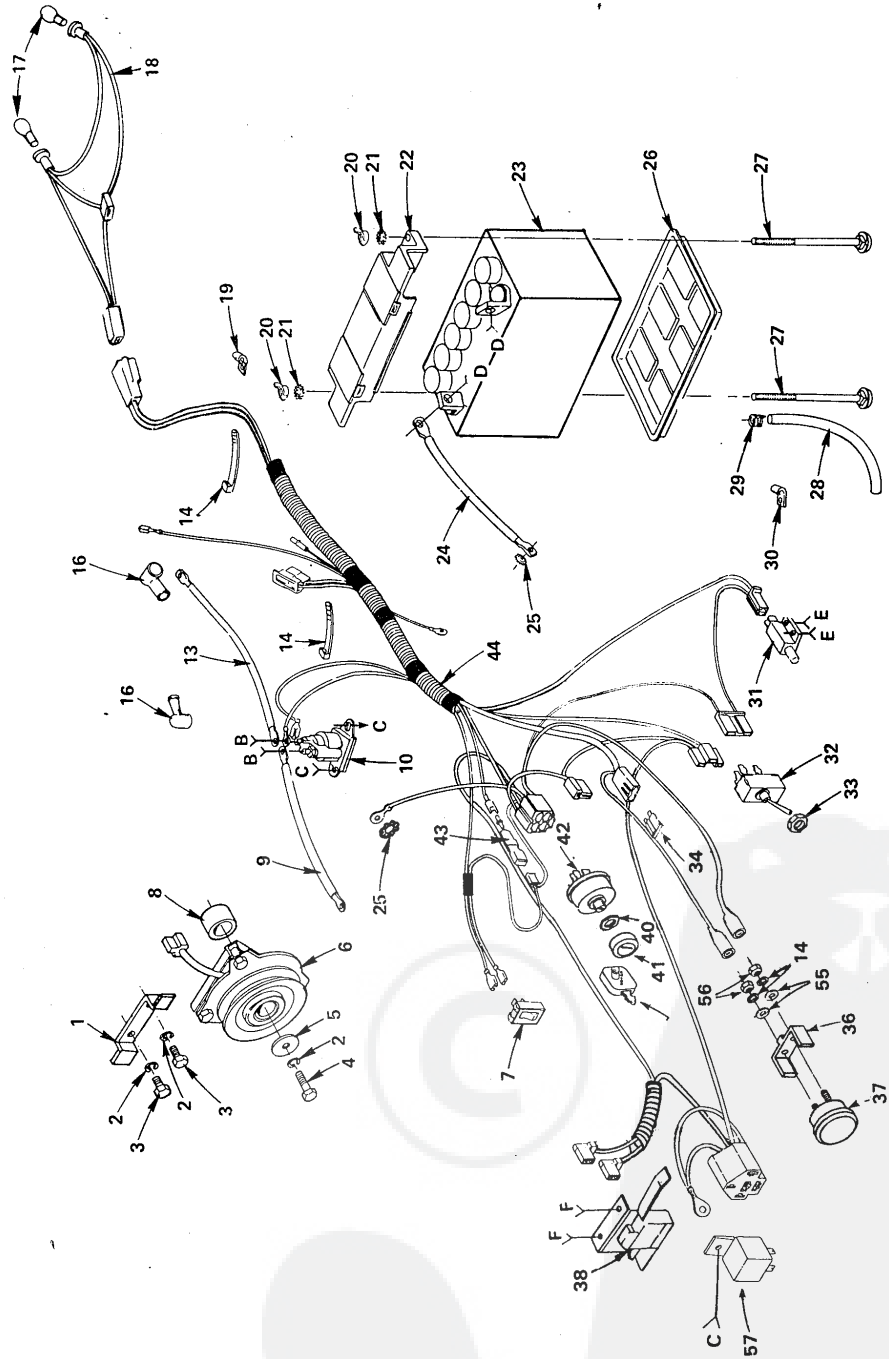

REPAIR PARTS

ROPER GT TRACTOR--MODEL NUMBERS GT180ER AND GT180ET

ELECTRICAL

REPAIR PARTS

ELECTRICAL ROPER GT TRACTOR--MODEL NUMBERS GT180ER AND GT180ET

KEY NO.	PART NO.	DESCRIPTION	KEY NO.	PART NO.	DESCRIPTION
1	108170X	Stop - Clutch	33	46000J	Nut - Hex
2	10040600	Washer - Lock, 3/8	34	6347R	Fuse - 30 Amp
3	74780612	Bolt - Hex 3/8 - 16 x 3/4	35	73951000	Nut - Keps No. 10 - 32
4	74610628	Bolt - Hex 3/8 - 24 x 1 - 3/4	36	6009J	Bracket - Ammeter
5	19132203	Washer 13/32	37	9433R	Ammeter
6	109550X	Clutch - Electric	38	121064X	Switch, Seat
7	110712X	Switch - Light	39	109434X	Key
8	106367X	Spacer - Clutch	40	109788X	Nut - Ignition
9	4206J	Cable - Battery	41	109787X	Bezel, Ignition
10	109081X	Solenoid	42	4406R	Switch - Ignition
11	4171R	Clip - Insulated	43	106315X	Diode Assembly
13	5115J	Cable - Starter	44	120324X	Harness - Ignition
14	10101000	Lockwasher	45	74641008	Screw - Slot - Pan HD 10-32 x 1/2
16	719J	Cover - Terminal	47	10090400	Lockwasher 1/4
17	7662J	Bulb - Light	48	73350400	Nut - Hex Jam 1/4 - 20
18	110859X	Harness - Light Socket	49	17190408	Screw - Hex Washer Hd. Cutting 1/4 - 20 x 1/2
20	73490400	Nut - Wing 1/4 - 20	50	74760412	* Bolt - Hex Hd. 1/4 - 20 x 3/4
21	11030400	Washer - Lock 1/4 Int./Ext. Tooth	51	19091016	Washer 9/32 x 5/8 x 16 Ga.
22	102476X	Guard - Terminal	52	10040400	* Lockwasher 1/4
23	227J	Battery	53	73220400	* Nut - Hex 1/4 - 20
24	4207J	Cable - Ground	54	71031008	Screw - Hex Washer Hd. No. 12 - 14 x 1/2 TYB
26	7603J	Tray - Battery	55	19070818	Washer 7/32 x 1/2 x 18 Ga.
27	72240460	Bolt - Carriage 1/4 - 20 x 7 - 1/2	56	73911000	Nut
28	100541K	Tube - Plastic	57	109748X	Assembly - Relay
29	109596X	Clamp - Hose	---	101539X	Sheet - Instruction, Tractor 15° Slope
30	100207K	Clip	---	110918X	Owners Manual (English)
31	104445X	Switch - Interlock	---	120612X	Owners Manual (French)
32	4021J	Switch - P.T.O.			

B 47 48
C 49
D 50 51 52 53
E 54 35
F *STANDARD HARDWARE--PURCHASE LOCALLY 45 35