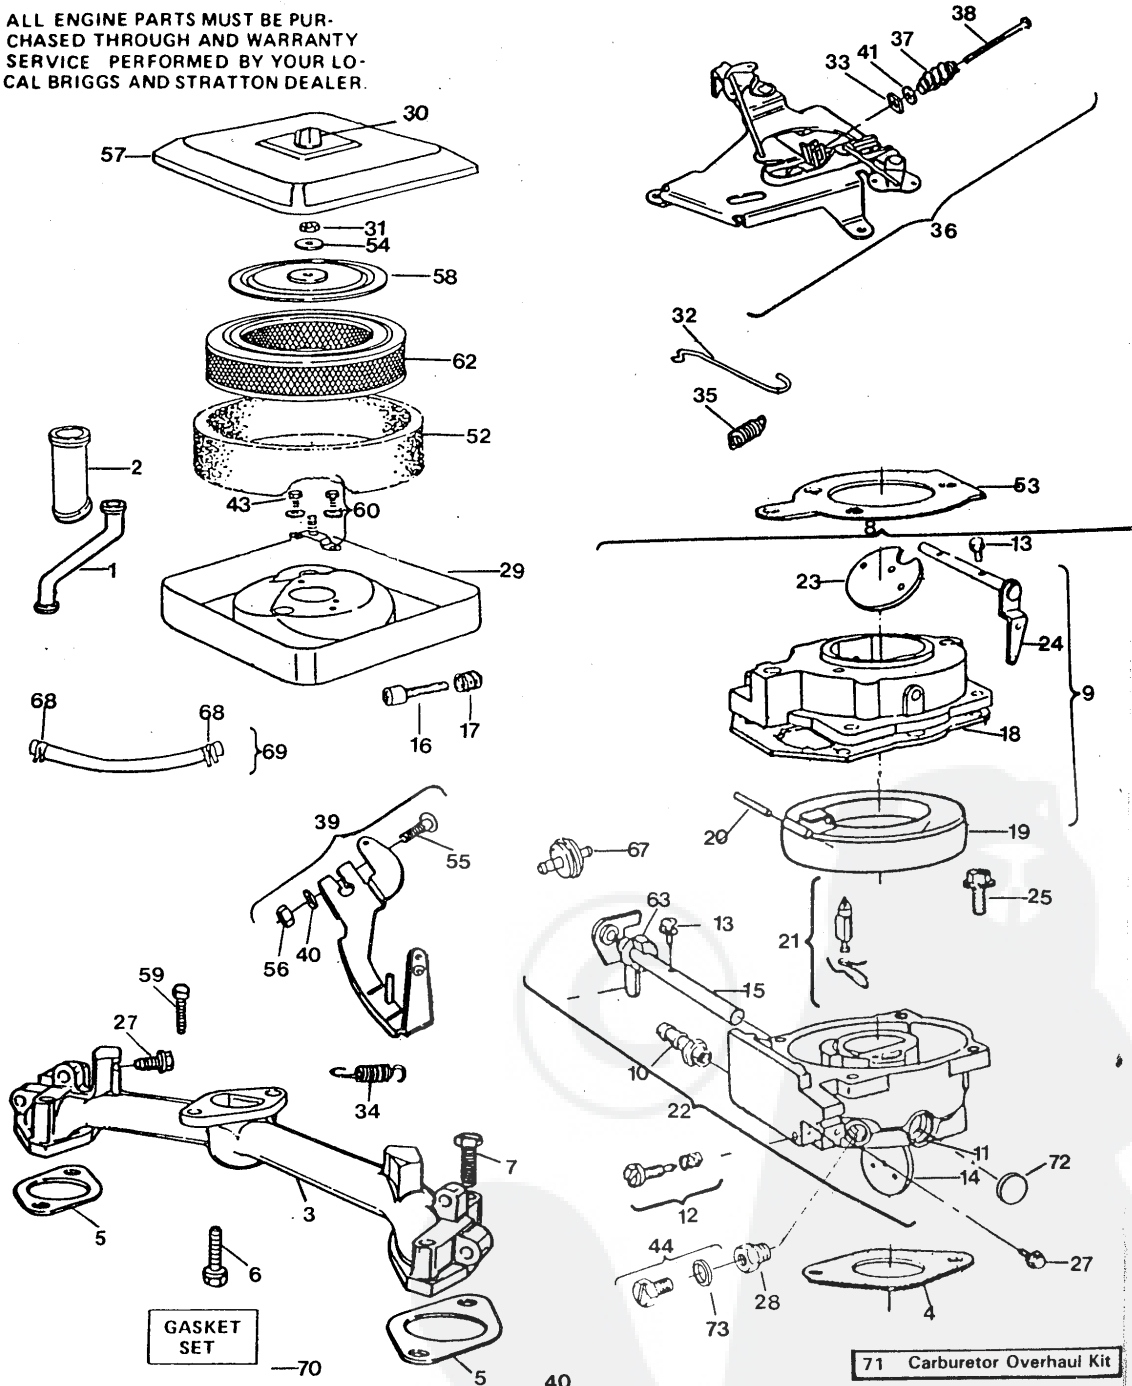

REPAIR PARTS

ROPER GT TRACTOR--MODEL NUMBERS GT180ER AND GT180ET
ENGINE--MODEL NUMBER 422437, TYPE NUMBER 1209-01

AIR CLEANER-CARBURETOR GROUP

ALL ENGINE PARTS MUST BE PURCHASED THROUGH AND WARRANTY SERVICE PERFORMED BY YOUR LOCAL BRIGGS AND STRATTON DEALER.

REPAIR PARTS

ROPER GT TRACTOR--MODEL GT180ER AND GT180ET ENGINE--MODEL NUMBER 422437, TYPE NUMBER 1209-01

AIR CLEANER--CARBURETOR GROUP

KEY NO	PART NO.	DESCRIPTION	KEY NO.	PART NO.	DESCRIPTION
1	280819	Tube-Breather	31	93715	Nut-Hex
2	280198	Tube-Intake	32	262333	Link Governor
3	213288	Manifold Ass'y. Intake	33	94298	Nut-Square
4	271412	+ *Gasket-Carb. Mtg.	34	262351	Spring-Governor
5	270884	Gasket-Intake Manifold Mtg.	35	251563	Spring - Governor Idle
6	93415	Screw Carb. MTG. Sem	36	491282	Bracket-Speed Control
7	94367	Screw Intake Manifold Mtg. Sem	37	262337	Spring-Compression
8	491630	Carburetor Ass'y. (Inc. Key No's 9, 10, 11, 12, 13, 14, 15, 16, 17, 18, 19, 20, 21, 22, 23, 24, 25, 28, 44, 46, 47, 48, 49, 50, 51, 61, 63, 64 & 65	38	94297	Screw Pan Head
			39	491298	Lever Ass'y. Governor (Inc. Key No's. 40, 55 & 56)
9	491541	Body Assembly - Upper Carburetor (Inc. Key No's. 10, 13, 18, 23 & 24)	40	222289	Washer
			41	223882	Washer
			43	93893	Screw-Sem
			44	397882	Plug (Inc. Key No. 73)
			52	271271	Element-Air Cleaner
10	230318	Connector - Fuel	53	271411	+ Gasket-Air Cleaner
11	231209	Bushing-Throttle Shaft	54	271180	Washer
12	491538	+ Valve Ass'y.-Carb. Idle	55	93853	Bolt-Governor Lever
13	93499	Screw-Throttle and Choke Valve Mtg. Sem	56	92278	Nut-Hex
			57	223001	Cover-Air Cleaner
14	221939	Valve-Throttle	58	222835	Cartridge Plate-Air Cleaner
15	392672	Shaft and Lever-Throttle	59	93868	Screw-Sem
16	91920	Screw-Mach. Fil Hd. 8-32 x 5/8	60	392643	Mounting Strap Ass'y. Air Cleaner (Inc. Key No. 43)
17	26157	Spring - Throttle Adj.			Cartridge-Air Cleaner
18	271607	+ *Gasket-Carburetor Body	62	394018	+ Washer-Choke Shaft
19	298514	Float-Carburetor Body	63	271013	Filter-Fuel
20	230896	+ Pin-Float Hinge	67	394358	Clamp-Fuel Pipe
21	394681	+ Valve-Fuel Inlet	68	93053	Fuel-Line (cut to required length)
22	491665	Body - Lower Carburetor (Inc. Key No's. 11, 13, 14, 15 & 65)	69	393815	Gasket Set
23	223534	Valve-Choke	70	394501	Carburetor Overhaul Kit
24	392673	Shaft and Lever-Choke	71	491539	Plug - Welch
25	94152	Screw-Hex Head Sem 10/32 x 3/4	72	223472	O-Ring Seal
27	93897	Screw-Casing Clamp	73	280474	
28	231338	Jet-Needle Valve			
29	222752	Body-Air Cleaner			
30	212706	Knob-Air Cleaner			

*INCLUDED IN GASKET SET
+ INCLUDED IN CARBURETOR OVERHAUL KIT