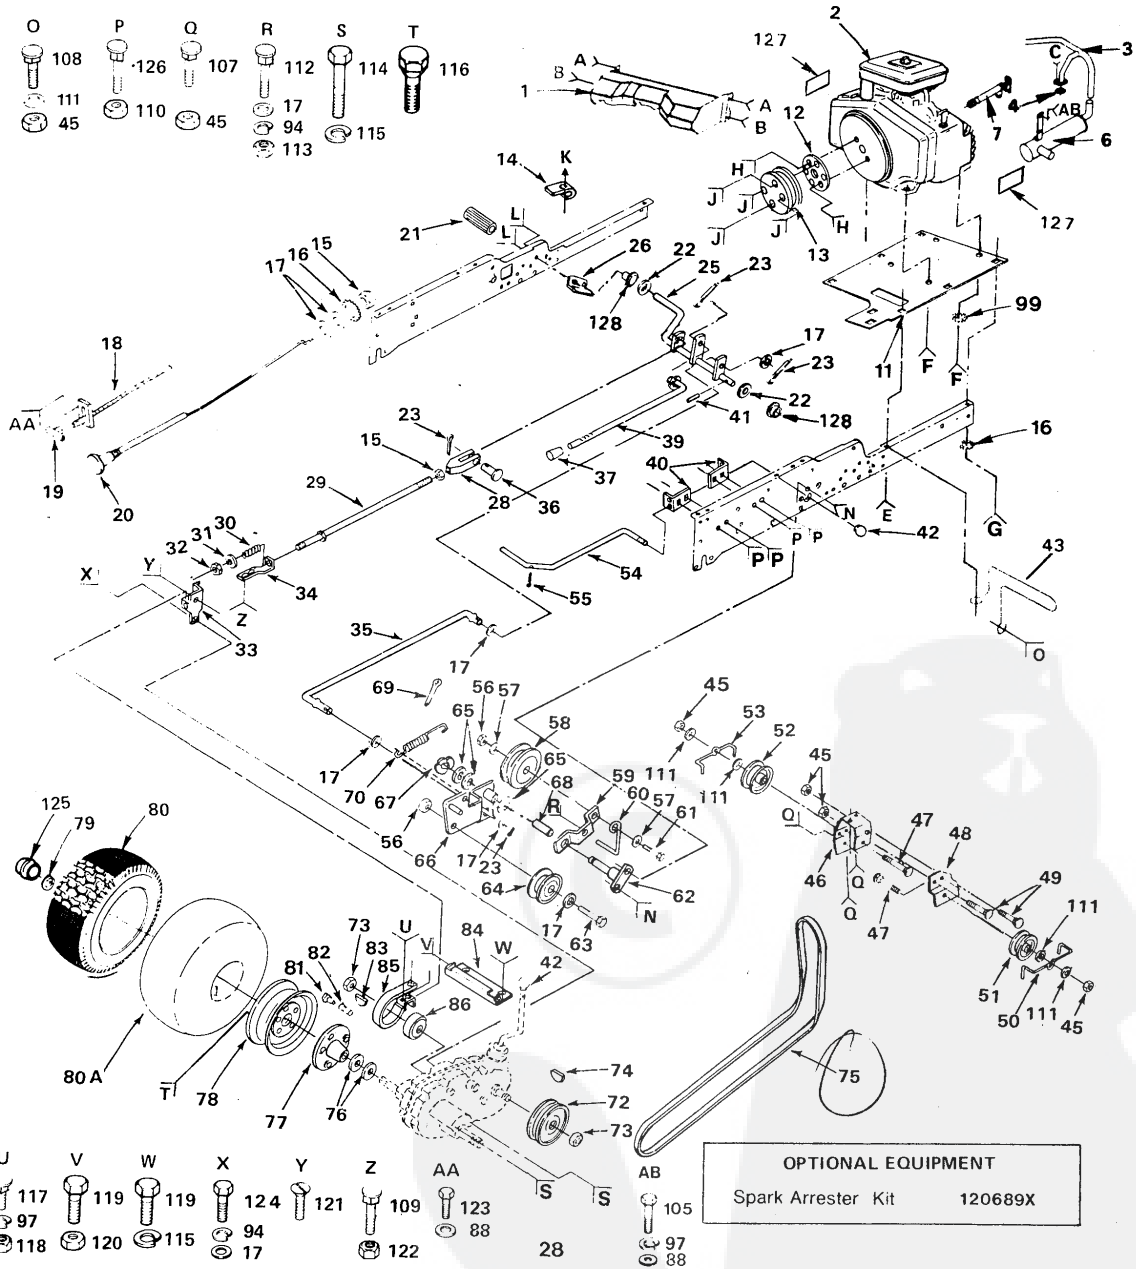

REPAIR PARTS

ROPER GT TRACTOR--MODEL NUMBERS GT180ER AND GT180ET

GROUND DRIVE

A	B	D	C	F	G	H	J	K	L	M	N	E
87	87	93	96	98	100	101	102	103	105	107	101	71
88	88	94	97	91	45	94		104	89	45	45	111
89	89	95		92								45

O	P	Q	R	S	T
108	126	107	112	114	116
111	110	45	17	94	115
45			113		

U	V	W	X	Y	Z	AA	AB
117	119	119	124	121	109	123	105
97			94			88	97
118	120	115	17		122		88