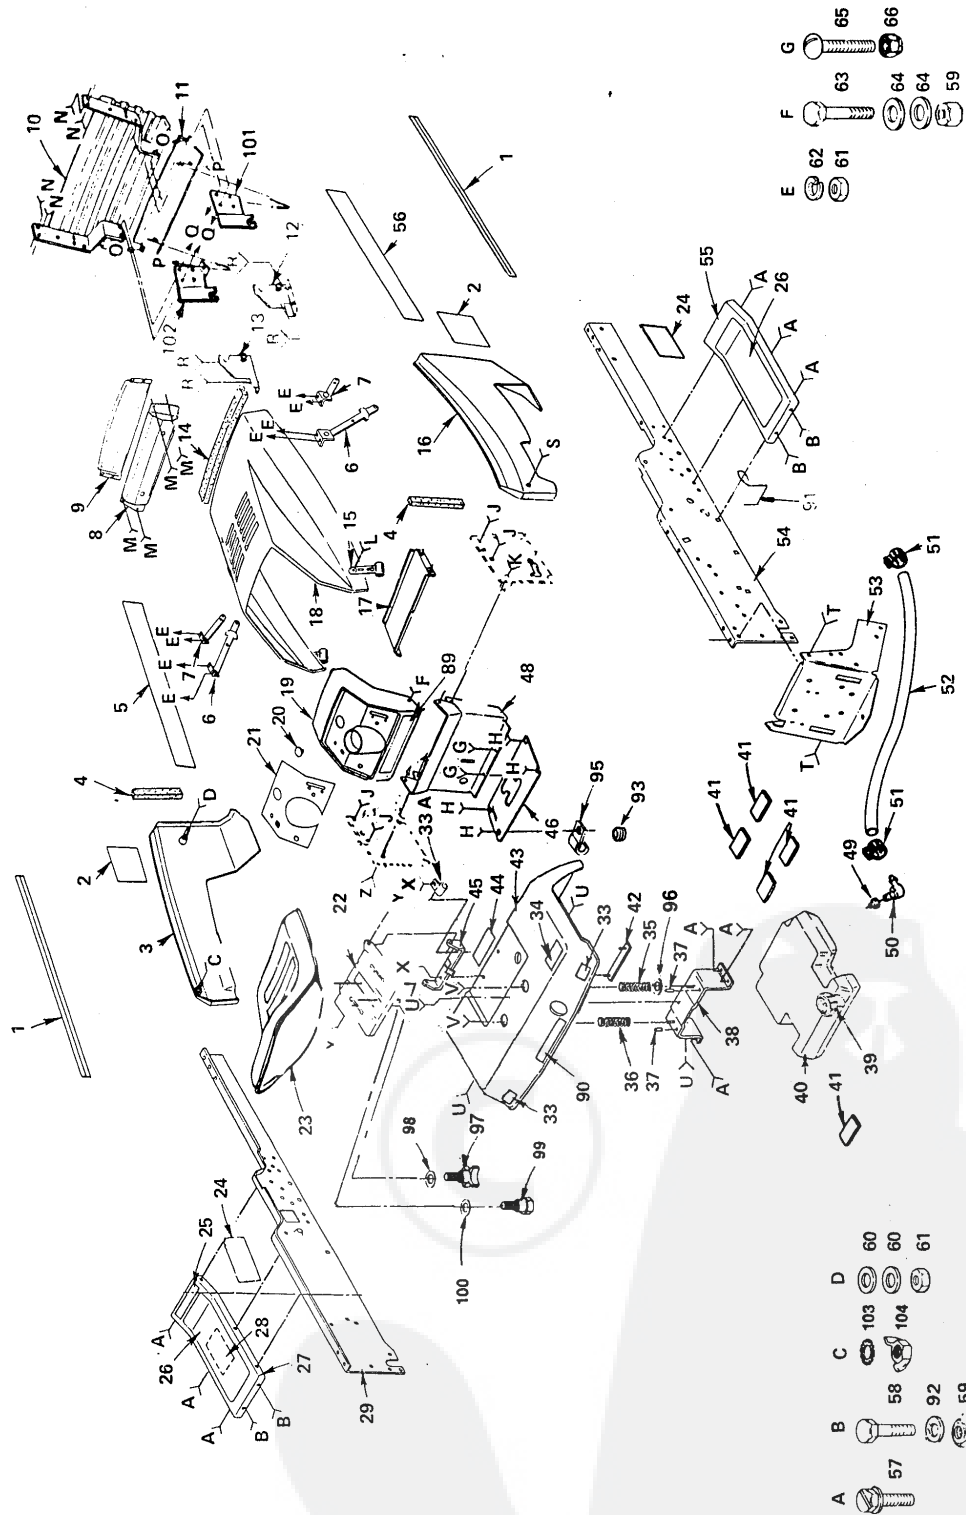

REPAIR PARTS

ROPER GT TRACTOR--MODEL NUMBERS GT180ER AND GT180ET

FRAME, FENDER AND DRAWBAR

REPAIR PARTS

ROPER GT TRACTOR--MODEL NUMBERS GT180ER AND GT180ET

FRAME, FENDER AND DRAWBAR

KEY PART NO.	DESCRIPTION	KEY PART NO.	DESCRIPTION	KEY PART NO.	DESCRIPTION
1	104646X Decal-Strip, Hood	37	105531X Nut-Push	72	17211010 Screw-Hex Washer Hd. Tap. No. 10-16 x 5/8 Type AB
2	104639X Decal-Side Panel, 18 H.P.	38	105509X Bracket-Fender	73	104755X "J" Fastener
3	108372X388 Panel-Side, L.H.	39	109462X Cap-Fuel	74	7605J Bolt-Shoulder 1/4-20
4	106088X Strip-Foam	40	106020X Tank-Fuel	75	73680400 Nut-Crownlock 1/4-20
5	104643X Decal-Hood, L.H.	41	106082X Pad-Spacer	76	17890412 Screw-Hex Washer Thd. Roll. 1/4-20 x 3/4 Type TX
6	106784X Strap Assembly-Hinge, Rear	42	105511X Strap-Fender	77	17490512 Screw-Hex Washer Hd. Thd. Roll. 5/16-18 x 3/4 Type TT
7	104618X Strap Assembly-Hinge, Front	43	109593X388 Fender	78	19111212 Washer 11/32 x 3/4 x 12 Ga.
8	104613X Bezel Assembly	44	106974X Decal-Opel-Caution (GT180ER only)	79	74981020 Screw-Mach. Cr. Pan No. 10-24 x 1-1/4
9	106395X Lens	45	105513X Bracket-Pivot, Seat	80	7206J Spacer Split No. 10 x 3/4
10	104628X Grill Assembly	46	106042X Cover, Shift-Gate	81	19070818 Washer 7/32 x 1/2 x 18 Ga.
11	105419X388 Strap-Grill	48	104608X Dash Assembly	82	73731000 Nut-Keps No. 10-24
12	110853X Support-Grill, R.H.	49	3645J Bushing	83	74760716 Bolt-Hex 7/16-14 x 1
13	110852X Support-Grill, L.H.	50	8710J Stem-Tank Fuel	84	73680700 Nut-Lock 7/16-14
14	109458X Strip-Foam	51	6999R Clamp-Hose	85	17490608 Screw-Hex Washer Thd. Rolling 3/8 x 16 x 1/2
15	109808X Latch-Hood	52	7834R Fuel Line	86	19143210 Washer 7/16 x 2 x 10 Ga.
16	108371X388 Panel-Side, R.H.	53	7982J Drawbar	88	105529X Bolt-Shoulder
17	7985J Support-Battery	54	110892X Rail-Frame-R.H.	89	108456X Decal (GT180ER only)
18	108370X388 Hood	55	105464X388 Footrest-R.H.	90	104810X Decal
19	106796X Dashboard	56	104644X Decal-Hood R.H.	91	105500X Retainer, Belt, Lower
20	8022J Plug-Dash	57	17490612 Screw-Hex Washer Thread Rolling 3/8-16 x 3/4	92	19131312 Washer 13/32 x 13/16 x 17 Ga.
21	110790X Decal-Dashboard (GT180ER only)	58	74760612 Bolt-Hex 3/8-16 x 3/4	93	108641X Grommet
22	121069X Decal-Dashboard (GT180ET only)	59	73680600 Nut-Lock 3/8-16	94	19131610 Washer 13/32 x 1 x 10 Ga.
23	110840X Pan-Seat	60	19091216 Washer 9/32 x 3/4 x 16 Ga.	95	4171R Clip, Insulated
24	104640X Decal-Frame Garden Tractor	61	73220400 "Nut-Hex 1/4-20		
25	4900J Decal-Clutch/Brake (GT180ER only)	62	10090400 "Washer-Lock 1/4		
26	101892X Decal-Clutch/Brake (GT180ET only)	63	74760616 Bolt-Hex 3/8-16 x 1		
27	109864X Pad-Footrest	64	19131316 Washer 13/32 x 13/16 x 16 Ga.		
28	105465C388 Footrest-L.H.	65	74180512 Screw-Mach. Cr. Thd. 5/16-18 x 3/4		
29	110893X Decal-Drive Belt Schematic	66	73680500 Nut-Crownlock 5/16-18		
33	106202X Rail-Frame-L.H.	67	17240408 Screw-Hex Washer Thd. Cutting 1/4-20 x 1/2		
33A	2751R Reflector-Tailight	68	72140506 Bolt-Round Hd. Square Neck		
34	7178J Decal-Insulated	69	74191008 Carriage 5/16-18 x 3/4		
34	101893X Decal-Caution (GT180ER only)	70	10071000 Screw-Cr. Pan Mach. No. 10-24 x 1/2		
35	121067X Spring-Compression R.H.	71	2029J Washer, Lock No. 10		
36	121068X Spring-Compression L.H.				

* STANDARD HARDWARE--PURCHASE LOCALLY