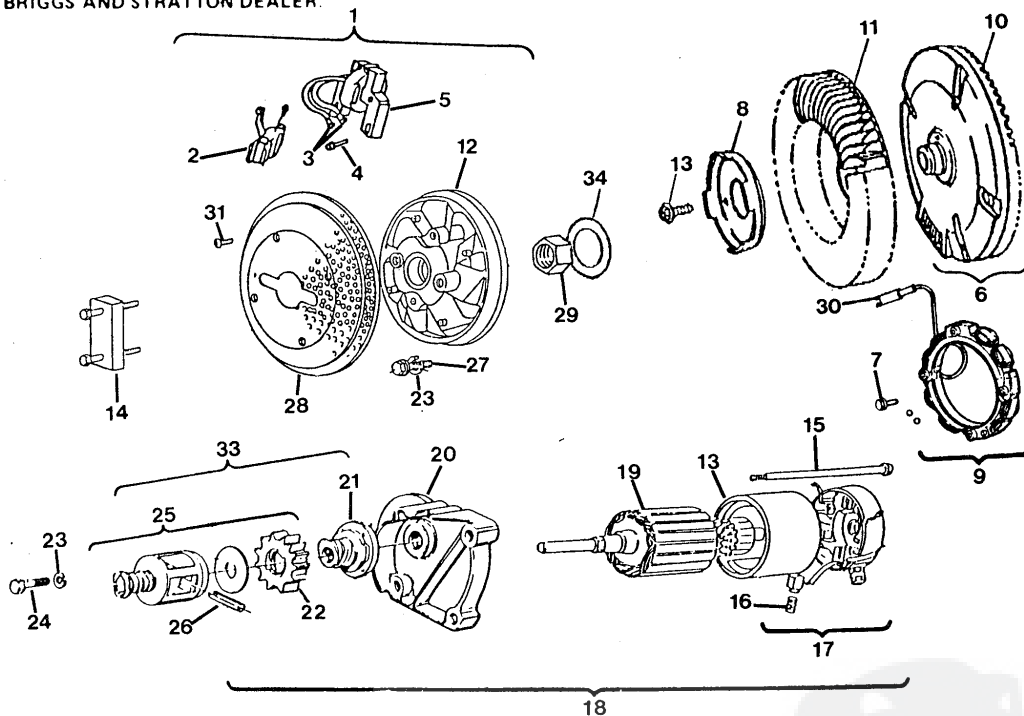

REPAIR PARTS

ROPER GT TRACTOR--MODEL NUMBERS GT180ER AND GT180ET ENGINE--MODEL NUMBER 422437, TYPE NUMBER 1209-01

STARTER MOTOR GROUP

ALL ENGINE PARTS MUST BE PURCHASED THROUGH AND WARRANTY SERVICE PERFORMED BY YOUR LOCAL BRIGGS AND STRATTON DEALER.

KEY NO.	PART NO.	DESCRIPTION	KEY NO.	PART NO.	DESCRIPTION
1	394891	Armature Group (Inc. Key No's. 2, 3 & 5)	18	394808	Motor - Starting (Inc. Key No's. 13, 15, 16, 17, 19, 20, 21, 22, 23 & 24)
2	394970	Trigger Coil Assembly Magnatron Ignition	19	390837	Armature Assembly (Motor)
3	221798	Terminal - Ignition Cable	20	394860	Drive End Cap Ass'y. - Starter
4	93381	Screw - Armature Mtg. Sem	21	398003	Clutch Ass'y.
5	394988	Armature Ass'y.	22	280104	Gear
6	491180	Flywheel and Ring Gear Ass'y. - Magneto	23	90366	Lockwasher
7	93621	Screw - Sem	24	91162	Screw - Hex Hd. - 5/16 - 18 x 1 - 1/2"
8	223726	Retainer-Fan	25	393254	Kit - Pinion Spring (Inc. Key No's. 22 & 26)
9	392595	Stator - Alternator	26	94192	Roll Pin
10	391362	Gear - Flywheel Ring (Includes Mounting Parts)	27	94385	Screw - Hex Hd.
11	280815	Fan - Flywheel	28	223008	Screen - Rotating
12	213472	Fan - Booster	29	230674	Nut - Hex
13	93535	Screw-Sem	30	393537	Connector - Tri Circuit
14	19203	Puller - Flywheel (Optional Accessory)	31	93808	Screw-Sem
15	94003	Thru Bolt	33	396865	Starter Drive Group (Inc. Key No's. 21, 22, 25 & 26)
16	395538	Brush Set	34	222511	Washer - Spring
17	395537	Commutator End Cap Ass'y - Starter (Inc. Key No. 16)