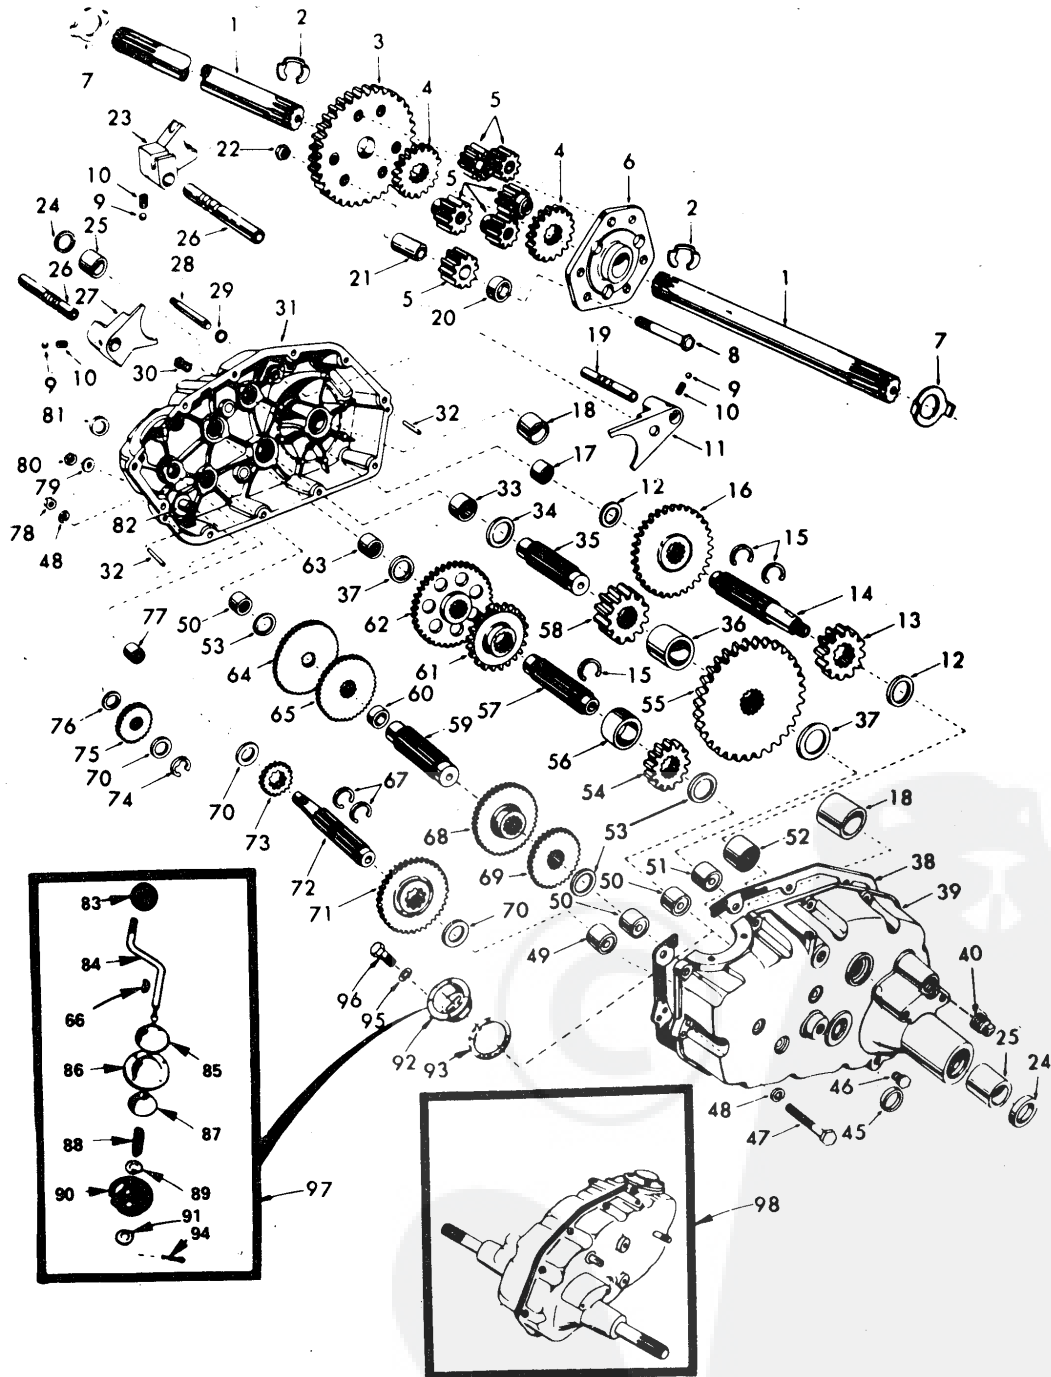

REPAIR PARTS

ROPER GT TRACTOR--MODEL NUMBERS GT180ER AND GT180ET

TRANSAXLE

REPAIR PARTS

ROPER GT TRACTOR--MODEL NUMBERS GT180ER AND GT180ET

TRANSAXLE

KEY NO.	PART NO.	DESCRIPTION	KEY NO.	PART NO.	DESCRIPTION
1	4197R	Axle Shaft	49	4895H	Needle Bearing
2	5845R	Retaining Ring	50	4222R	Needle Bearing
3	4199R	Final Drive Gear	51	1529R	Needle Bearing
4	4216R	Differential Gear	52	8119M	Needle Bearing
5	4215R	Differential Pinion	53	4220R	Thrust Bearing Race
6	4217R	Differential Carrier	54	4209R	3rd Reduction Pinion - Low
7	6256H	Axle Thrust Washer	55	4213R	4th Reduction Gear
8	74020652	Hex Bolt 3/8 - 24 x 3 - 1/4 (1" Thread Length)	56	4442R	3rd Reduction Pinion Spacer
9	7392M	Steel Ball	57	4195R	2nd Reduction Gear Shaft
10	6272H	Spring Shift Fork Detent	58	4214R	Final Drive Pinion
11	4985R	Shift Fork, High - Low Range	59	4194R	1st Reduction Gear Shaft
12	6266H	Thrust Bearing Race	60	7528R	1st Reduction Shaft Spacer
13	4212R	4th Reduction Pinion	61	4208R	3rd Reduction Pinion - High
14	4196R	3rd Reduction Gear Shaft	62	4207R	2nd Reduction Gear
15	6276H	Snap Ring - Crescent Type	63	7398H	Needle Bearing
16	633A63	High - Low Range Gears	64	4203R	Low Speed Gear and 2nd Reduction Pinion Cluster
17	8118M	Needle Bearing	65	4204R	Reverse Gear
18	8740H1	Sintered Iron Bearing	66	2898J	Key - Hi - Pro 1 8 x 17 32
19	6217H	Shift Fork Shaft, High - Low Range	67	4926H	Snap Ring - Crescent Type
20	4218R	Differential Pinion Spacer	68	4205R	Intermediate Speed Gear
21	6252H1	Differential Pinion Bushing	69	4206R	High Speed Gear
22	7810H	Gripco Centerlock Nut 3/8 - 24	70	1370H	Thrust Bearing Race
23	4986R	Shift Fork - L.H.	71	633A69	Intermediate and High Speed Cluster Pinions
24	7393R	Oil Seal	72	208J	Input Shaft
25	992R1	Sintered Iron Bearing	73	4201R	Low Speed Pinion
26	6216H	Shift Fork Shaft	74	12000002	E-Ring
27	6262H	Shift Fork - R.H.	75	1153R	Reverse Idler Gear
28	101416X	Shift Shaft, High - Low Range	76	7392H	Reverse Idler Thrust Washer
29	6269H	Oil Seal	77	3090H	Needle Bearing
30	5855H	Pressure Relief Valve	78	73220500	Hex Nut 5/16 - 18
31	105406X	Gearcase, Reverse Idler Shaft and Bearings - R.H. (Inc. Key No's. 17, 18, 25, 33, 50, 63, 76, 77 and 82)	79	1167R	Sealing Washer
32	6277H	Dowel Pin	80	73360700	Hex Jam Nut 7-16 - 20
33	4225R	Needle Bearing	81	6270H	Oil Seal
34	7396H	Thrust Bearing Race	82	7384H	Reverse Idler Shaft
35	4198R	4th Reduction Gear Shaft	83	100196K	Control Knob
36	4200R	4th Reduction Gear Spacer	84	5384J	Gear Shift Lever - Bent
37	7395H	Thrust Bearing Race	85	2978J	Gear Shift Cap
38	6275H	Gearcase Gasket	86	633A85	Gear Shift Ball Cover and Pin
39	105402X	Gearcase and Bearings - L.H. (Inc. Key No's. 18, 25, 49, 50 (2), 51 and 52)	87	8739H1	Shift Lever Guide Ball - Keyed
40	13060400	Pipe Plug 1/2 - 14 N.P.T.	88	4924H	Spring
45	6271H	Oil Seal	89	19151516	Washer 15 32 x 15 16 x 16 Ga.
46	13060200	Pipe Plug 1/4 - 18 N.P.T.	90	110542X	Shift Mechanism Seal
47	74780524	*Hex Bolt 5/16 - 18 x 1 - 1/2 Grade 5	91	19181511	Washer 9/16 x 15/16 x 12 Ga.
48	10140500	Lockwasher 5/16 Extra Heavy	92	75J	Gear Shift Gate and Reinforcement
			93	6274H	Shift Ball Cover Gasket
			94	76020412	Cotter 1/8 x 3/4
			95	10040500	*Lockwasher 5-16
			96	74760514	*Hex Bolt 5/16 - 18 UNC x 7/8
			97	633A109	Gear Shift Lever Ass'y.
			98	105474X	Transaxle Assembly Less Brake Drum & Shift Lever

*STANDARD HARDWARE--PURCHASE LOCALLY