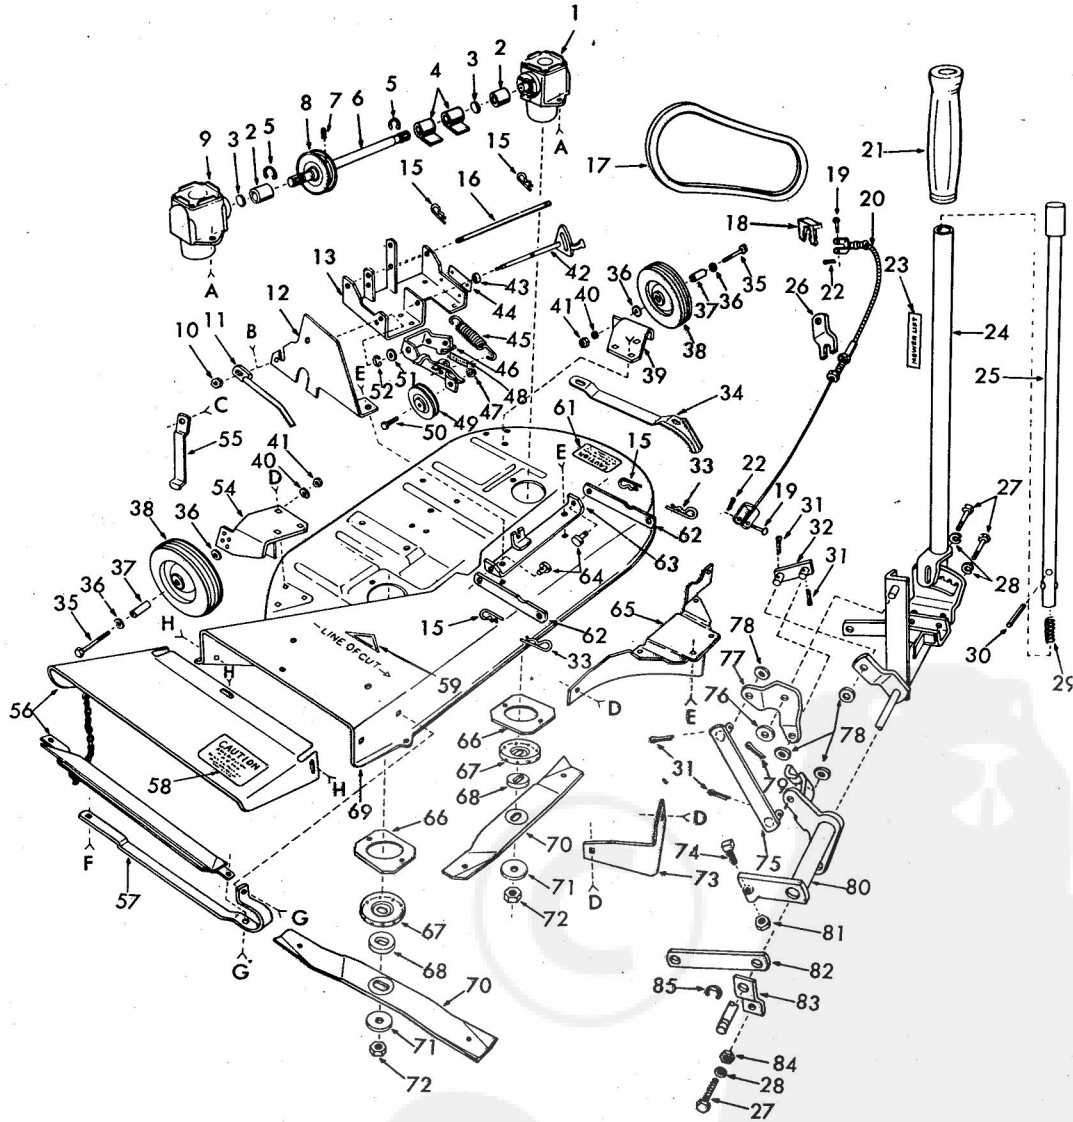

# repair parts

ROPER 38" ROTARY MOWER--MODEL NO. TT2031R

A	B	C	D	E	F	G	H

### ROPER 38" ROTARY MOWER--MODEL NO. TT2031R

KEY NO.	PART NO.	DESCRIPTION	KEY NO.	PART NO.	DESCRIPTION
1	794041	Head Assy., Right Hand (Incl. Nos. 3, 4, 5, 7, 8 and 10 thru 20)	16	788030	Gasket, Cap
2	794042	Head Assy., Left Hand (Incl. Nos. 3, 4, 6, 7 and 9 thru 20)	17	792025	Screw, Rd. Hd. Self Tap, 10 - 24 x 1/2
3	770026	Housing, Right Angle Drive	18	786029	Cap and Seal Assy., Retainer (Incl. Nos. 19 & 20)
4	778046	Gear, Miter	19	788031	Seal, Oil
5	776040A	Shaft, Input Pinion	20	792026	Screw, Hex Hd. 1/4 - 20 x 7/8
6	776041	Shaft, Input Pinion	21	776085	Shaft, Input Connector
7	776092	Shaft, Output	22	786059	Sheave
8	772034	Cover, Right Hand	23	792047	Key, Woodruff, 3/16 x 3/4
9	772035	Cover, Left Hand	24	786028	Coupling, Input Shaft
10	788028	Gasket, Cover	25	792027	Set Screw, Knurled Hd. Cup Pt., 5/16 - 24 x 1/4
11	780034	Bearing, Ball	26	786044	Shield
12	780024	Bearing, Ball	27	788039	Disc, Felt
13	788019	Ring, Snap			
14	788018	Ring, Snap			
15	788029	Seal, Oil			