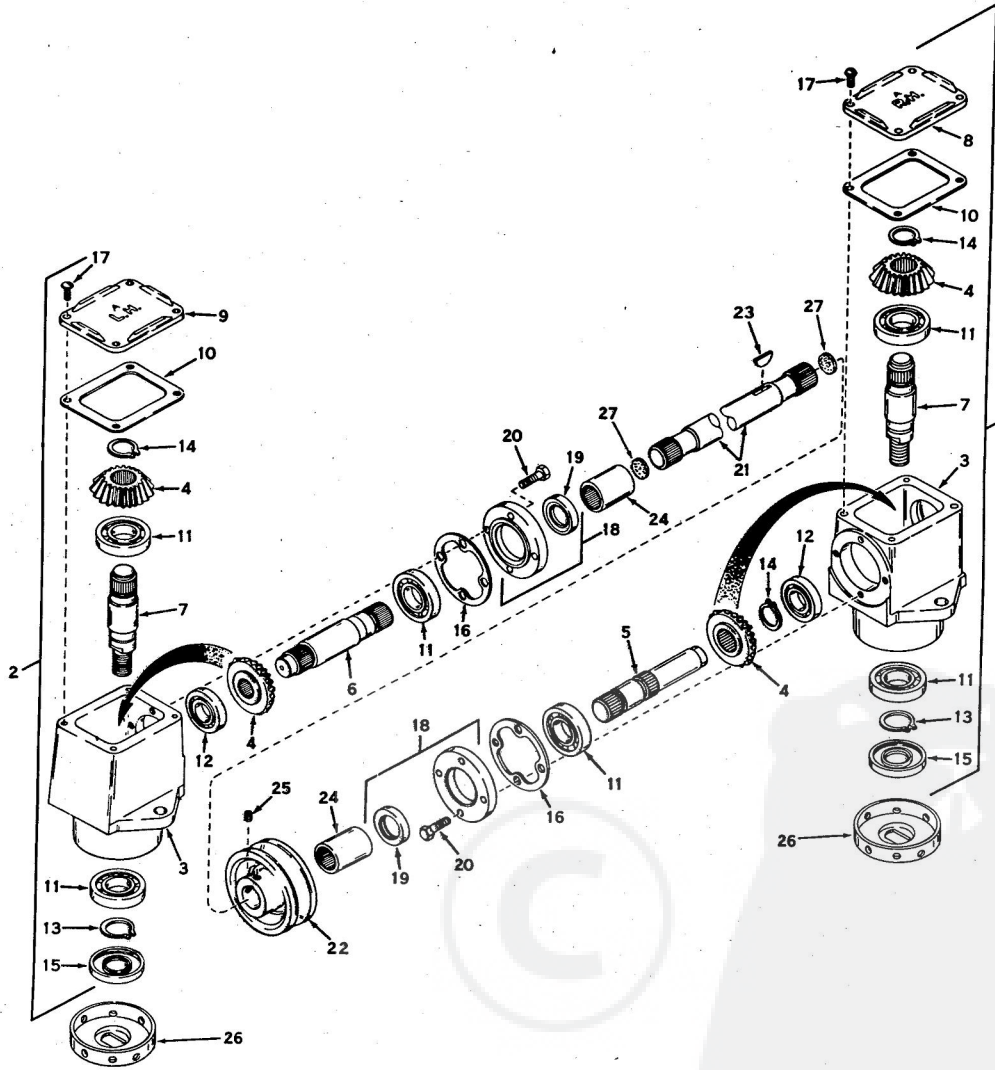

repair parts

ROPER 38" ROTARY MOWER--MODEL NO. TT2031R

repair parts

ROPER 38" ROTARY MOWER--MODEL NO. TT2031R

KEY NO.	PART NO.	DESCRIPTION	KEY NO.	PART NO.	DESCRIPTION
1	794041	Head Assy., Right Hand (Incl. Nos. 3, 4, 5, 7, 8 and 10 thru 20)	16	788030	Gasket, Cap
2	794042	Head Assy., Left Hand (Incl. Nos. 3, 4, 6, 7 and 9 thru 20)	17	792025	Screw, Rd. Hd. Self Tap, 10 - 24 x 1/2
3	770026	Housing, Right Angle Drive	18	786029	Cap and Seal Assy., Retainer (Incl. Nos. 19 & 20)
4	778046	Gear, Miter	19	788031	Seal, Oil
5	776040A	Shaft, Input Pinion	20	792026	Screw, Hex Hd. 1/4 - 20 x 7/8
6	776041	Shaft, Input Pinion	21	776085	Shaft, Input Connector
7	776092	Shaft, Output	22	786059	Sheave
8	772034	Cover, Right Hand	23	792047	Key, Woodruff, 3/16 x 3/4
9	772035	Cover, Left Hand	24	786028	Coupling, Input Shaft
10	788028	Gasket, Cover	25	792027	Set Screw, Knurled Hd. Cup Pt., 5/16 - 24 x 1/4
11	780034	Bearing, Ball	26	786044	Shield
12	780024	Bearing, Ball	27	788039	Disc, Felt
13	788019	Ring, Snap			
14	788018	Ring, Snap			
15	788029	Seal, Oil			

626x820