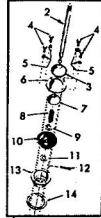

**ROPER 18T GARDEN TRACTOR
MODEL NO. T93261RO**

TRANSAXLE