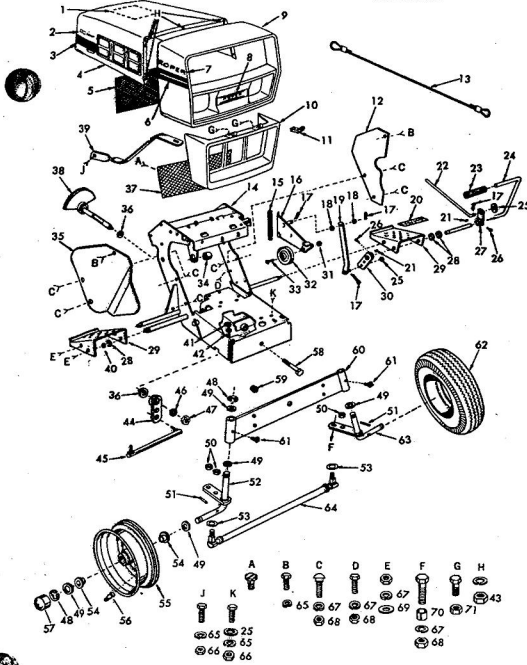

repair parts ROPER RT-10 GARDEN TRACTOR—MODEL NO. T02251R0