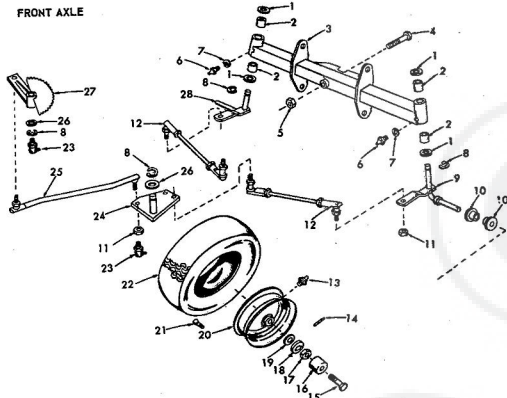

ROPER HYDRO 13 H.P. GARDEN TRACTOR—MODEL NUMBER T33241RO

SEAT AND STEERING

ROPER HYDRO 13 H.P. GARDEN TRACTOR—MODEL NUMBER T33241RO

FRONT AXLE