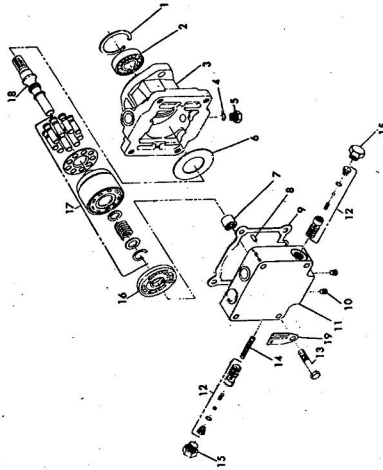

**ROPER HYDRO 16T GARDEN TRACTOR
MODEL NO. T63361RO AND T63361RI**

HYDROSTATIC MOTOR ASSEMBLY

**ROPER HYDRO 16T GARDEN TRACTOR
MODEL NO. T63361RO AND T63361RI**

HYDROSTATIC MOTOR ASSEMBLY

KEY NO.	PART NO.	DESCRIPTION
1	7262R	Ball Bearing
2	7263R	Hex Head Cap Screw
3	7264R	Head Cap
4	7265R	Shaft
5	7266R	Washer
6	7267R	Pin
7	7268R	Pin
8	7269R	Pin
9	7270R	Pin
10	7271R	Pin
11	7272R	Pin
12	7273R	Pin
13	7274R	Pin
14	7275R	Pin
15	7276R	Pin
..	6344655	Complete Motor Assembly