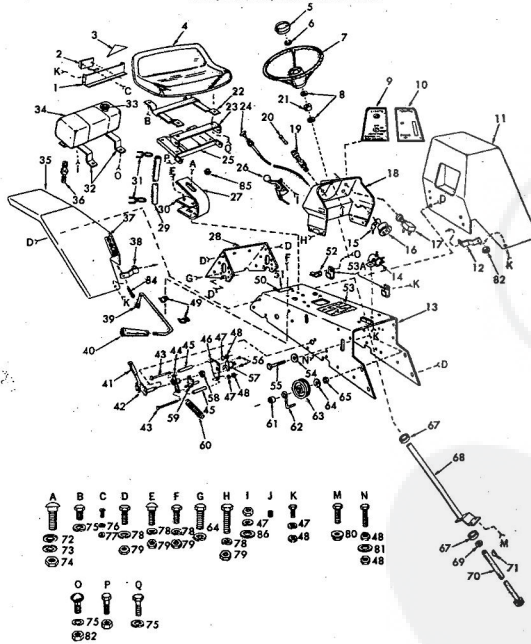

Click Here to upgrade to Unlimited Pages and Expanded Features

repair parts ROPER RT-8 GARDEN TRACTOR- HOOD, GRILL & FRONT FRAME

ROPER RT-8 GARDEN TRACTOR SEAT, FENDERS, DASH & REAR FRAME