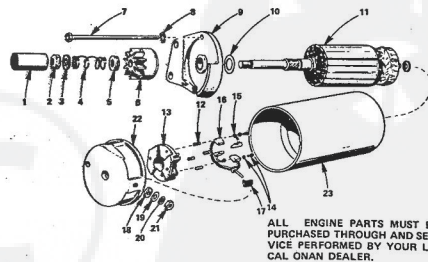

**ROPER 18T GARDEN TRACTOR
MODEL NO. T9326IRO**

STARTER PARTS GROUP