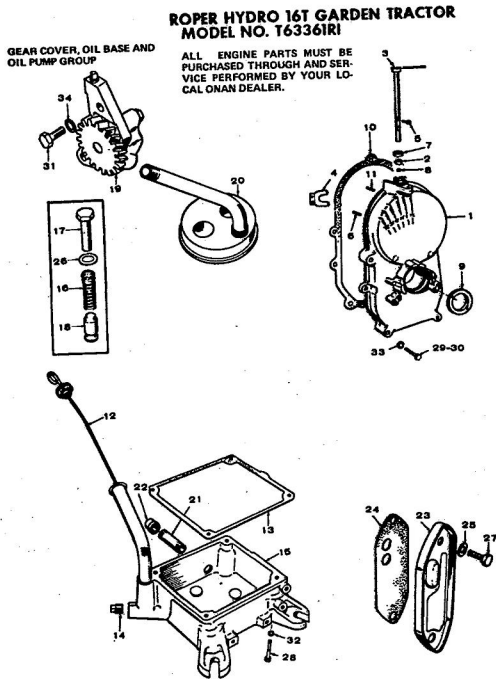

**ROPER HYDRO 16T GARDEN TRACTOR
MODEL NO. T63361R1**

GEAR COVER, OIL BASE AND OIL PUMP GROUP

REF. NO.	PART NO.	PART DESCRIPTION
1	103-0498	Gear Cover Assembly
2	510-0105	*Bearing (Upper)
3	150-1470	*Shaft and Arm Assembly
4	150-1187	*Yoke
5	815-0046	*Screw (8-32 x 3/8")
6	516-0150	*Pin (3/16" x 7/8")
7	828	*Oil Seal
8	510-0014	*Bearing
9	808A40	*Seal
10	1008048	*Gasket
11	516-0011	Pin (5/16" x 1-1/8")
12	123-1138	Cap and Indicator
13	1008043	*Gasket
14	505-0056	Pipe Plug (1/2")
15	102-0741	Oil Base
16	120-0140	Spring (Oil By-Pass)
17	801-0050	Hex Head Screw (3/8-24 x 1")
18	120-0398	Oil By-Pass
19	120-0491	Valve (Oil By-Pass)
20	120-0713	Oil Pump Assembly (Complete)
21	505-0002	Intake Assembly
22	505-0158	Pipe Nipple (1/2" x 3")
23	122-0359	Pipe Cap (1/2")
24	122-0321	Cover
25	526-0122	Gasket
26	526-0066	Flat Washer (5/16" Copper)
27	800-0026	Flat Washer (3/8" Copper) Oil By-P
28	800-0056	Hex Head Cap Screw (5/16-18 x 3/4")
29	800-0032	Hex Head Cap Screw (3/8-16 x 2-1/2")
30	800-0054	Hex Head Cap Screw (5/16-18 x 1-3/4")
31	800-0007	Hex Head Cap Screw (5/16-18 x 2-1/4")
32	850-0050	Hex Head Cap Screw (1/4-20 x 1")
33	526-0065	Lock Washer (3/8")
34	850-0040	Lock Washer (1/4")