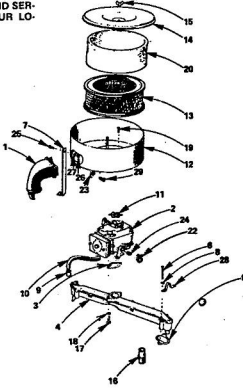

**ROPER HYDRO 16T GARDEN TRACTOR
MODEL NO. T63361RO**

FUEL SYSTEM GROUP