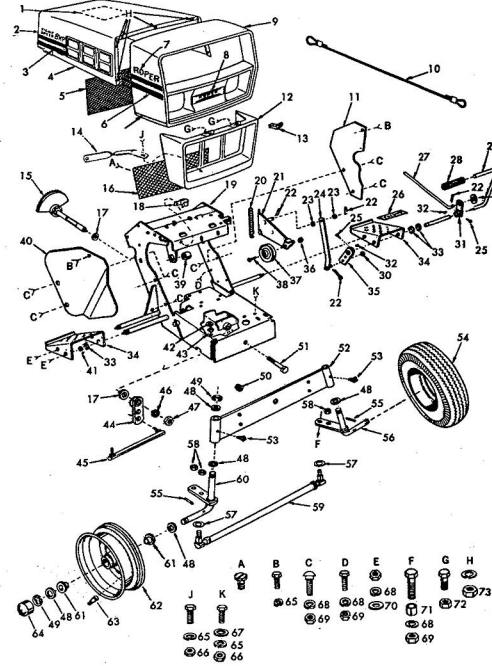

Click Here to upgrade to Unlimited Pages and Expanded Features

repair parts ROPER RT-8 GARDEN TRACTOR- HOOD, GRILL & FRONT FRAME

ROPER RT-8 GARDEN TRACTOR SEAT, FENDERS, DASH & REAR FRAME