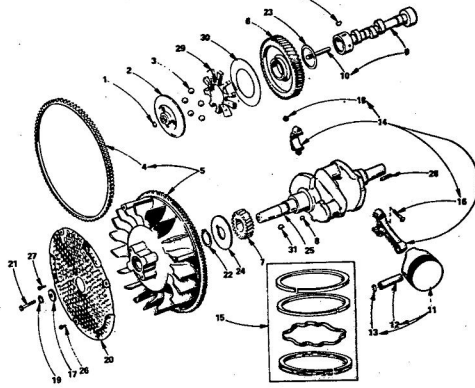

**ROPER HYDRO 16T GARDEN TRACTOR
MODEL NO. T63361RO**
CRANKSHAFT, FLYWHEEL, CAMSHAFT
AND PISTON GROUP