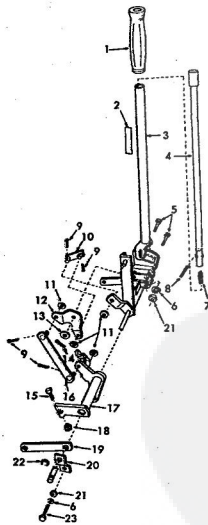

ROPER RT-8 GARDEN TRACTOR
TRANSAXLE

ROPER RT-8 GARDEN TRACTOR-
MOWER LIFT LEVER