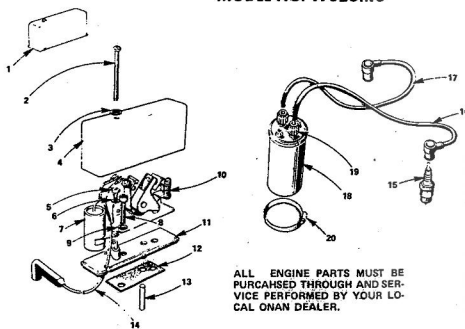

**ROPER 18T GARDEN TRACTOR
MODEL NO. T9326IRO**

IGNITION GROUP