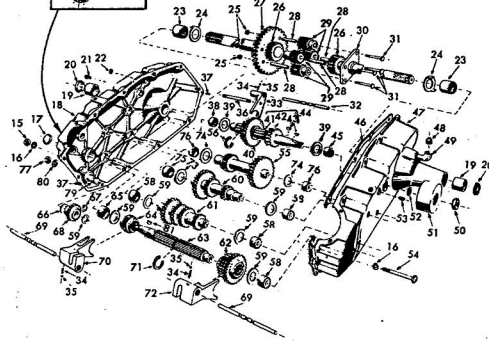

**ROPER 18T GARDEN TRACTOR
MODEL NO. T93261RO**

TRANSAXLE