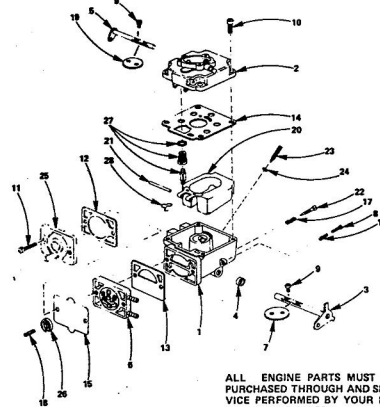

**ROPER HYDRO 16T GARDEN TRACTOR
MODEL NO. T63361RO**

CARBURETOR PARTS GROUP