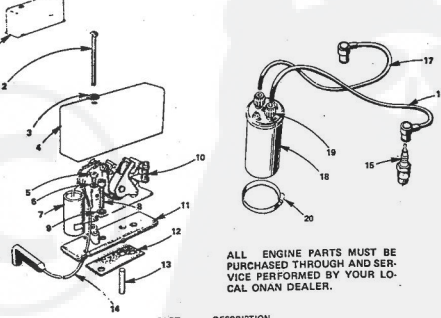

**ROPER HYDRO 16T GARDEN TRACTOR
MODEL NO. T63361RO**

IGNITION GROUP

* Included in Gasket Kit, page 37.