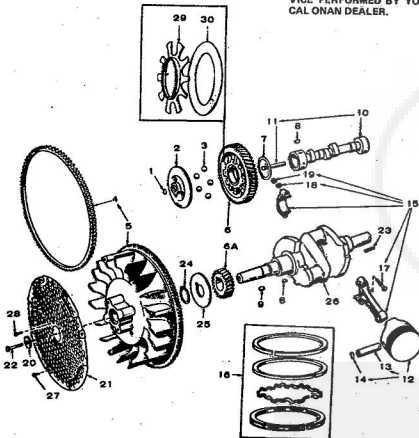

**ROPER HYDRO 16T GARDEN TRACTOR
MODEL NO. T63361R1**

CRANKSHAFT, FLYWHEEL, CAMSHAFT
AND PISTON GROUP

**ROPER HYDRO 16T GARDEN TRACTOR
MODEL NO. T63361R1**

CRANKSHAFT, FLYWHEEL, CAMSHAFT
AND PISTON GROUP

REF. NO.	PART NO.	PART DESCRIPTION
1	150-0078	Snap Ring
2	150-0612	Governor Cup
3	510-0015	Flyball
4	104-0779	Ring Gear
5	134-2432	Flywheel Assembly (Includ
6	105-0332	Gear and Rotor)
		Camshaft Gear (Includes
6A	104-0032	Space and Plate)
7	105-0004	Cranksaft Gear
8	105-0004	Thrust Washer
9	515-0001	Woodruff Key (1/8" x 1/2"
10	515-0098	Woodruff Key (3/16" x 3/4"
11	105-0388	Camshaft and Center Pin A
12	150-0075	Center Pin
		PISTON AND PIN (Includes Retaining Rings)
	112-0134	Standard
	112-0134-05	.005" Oversize
	112-0134-10	.010" Oversize
	112-0134-20	.020" Oversize
	112-0134-30	.030" Oversize
	112-0134-40	.040" Oversize
13	112-0122	Piston Pin
14	518-0311	Retaining Ring
15	114-0225	Rod Assembly
16	RING SET	
	113-0174	Standard
	113-0174-05	.005" Oversize
	113-0134-10	.010" Oversize
	113-0134-20	.020" Oversize
	113-0134-30	.030" Oversize
	113-0134-40	.040" Oversize
17	114-0228	Bolt (Special)
18	526-0017	Flat Washer (Special)
19	870-0137	Locking Nut (5/16-24)
20	850-0055	Lock Washer (7/16")
21	134-2384	Guard
22	104-0170	Hex Head Cap Screw
		(7/16-14 x 4")
23	515-0103	Key (1/4" x 1/4" x 2")
24	518-0614	Retaining Ring
25	104-0043	Washer
26	104-0889	Cranksaft
27	821-0010	Locking Screw (1/4-20 x 1/
28	821-0014	Locking Screw (5/16-18 x 1/
29	150-1257	Governor Flyball Spacer
30	150-0077	Governor Flyball Plate