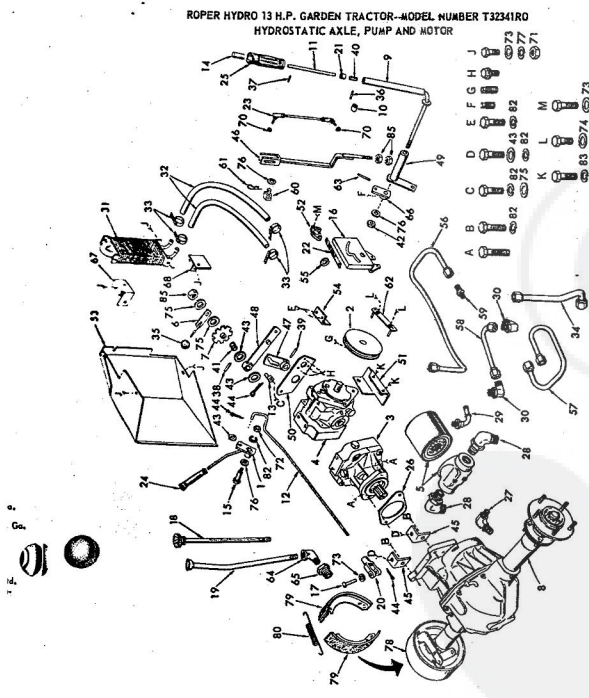

1.6 x 16 Co.
16 Co.
1.6 x 16 Co.
1/8
1/8 Grade 5
1 x 1
8 x 3/4

ROPER HYDRO 13 H.P. GARDEN TRACTOR--MODEL NUMBER T32341R0
HYDROSTATIC AXLE, PUMP AND MOTOR

KEY PART NO.	DESCRIPTION	KEY PART NO.	DESCRIPTION
1	63222Z	51	63222Z
2	63099R	52	63099R
3	63099R	53	63099R
4	5997H	54	5997H
5	5138R	55	5138R
6	5131R	56	5131R
7	5131R	57	5131R
8	5131R	58	5131R
9	5131R	59	5131R
10	5131R	60	5131R
11	5131R	61	5131R
12	5131R	62	5131R
13	5131R	63	5131R
14	5131R	64	5131R
15	5131R	65	5131R
16	5131R	66	5131R
17	5131R	67	5131R
18	5131R	68	5131R
19	5131R	69	5131R
20	5131R	70	5131R
21	5131R	71	5131R
22	5131R	72	5131R
23	5131R	73	5131R
24	5131R	74	5131R
25	5131R	75	5131R
26	5131R	76	5131R
27	5131R	77	5131R
28	5131R	78	5131R
29	5131R	79	5131R
30	5131R	80	5131R
31	5131R	81	5131R
32	5131R	82	5131R
33	5131R	83	5131R
34	5131R	84	5131R
35	5131R	85	5131R
36	5131R	86	5131R
37	5131R	87	5131R
38	5131R	88	5131R
39	5131R	89	5131R
40	5131R	90	5131R
41	5131R	91	5131R
42	5131R	92	5131R
43	5131R	93	5131R
44	5131R	94	5131R
45	5131R	95	5131R
46	5131R	96	5131R
47	5131R	97	5131R
48	5131R	98	5131R
49	5131R	99	5131R
50	5131R	100	5131R