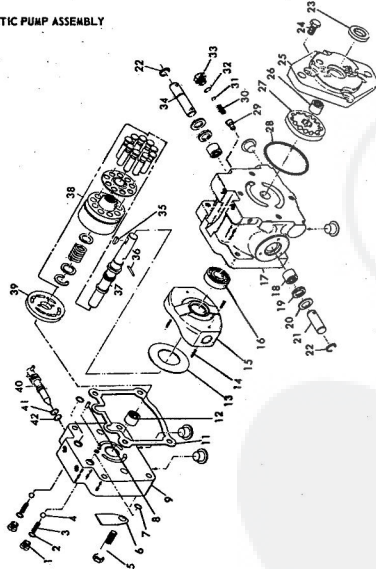

**ROPER HYDRO 16T GARDEN TRACTOR
MODEL NO. T63361RO AND T63361RI**

HYDROSTATIC PUMP ASSEMBLY

**ROPER HYDRO 16T GARDEN TRACTOR
MODEL NO. T63361RO AND T63361RI**

HYDROSTATIC PUMP ASSEMBLY

KEY NO.	PART NO.	DESCRIPTION
1	7277R	Check Valve Kit
2	7278R	Hex Head Cap Screw
3	7279R	Head Cap
4	7280R	Shaft
5	7281R	Washer
6	7282R	Pin
7	7283R	Pin
8	7284R	Pin
9	7285R	Pin
10	7286R	Pin
11	7287R	Pin
12	7288R	Pin
13	7289R	Pin
14	7290R	Pin
15	7291R	Pin
16	7292R	Pin
17	7293R	Pin
18	7294R	Pin
19	7295R	Pin
20	7296R	Pin
21	7297R	Pin
22	7298R	Pin
23	7299R	Pin
24	7300R	Pin
25	7301R	Pin
26	7302R	Pin
27	7303R	Pin
28	7304R	Pin
29	7305R	Pin
30	7306R	Pin
31	7307R	Pin
32	7308R	Pin
33	7309R	Pin
34	7310R	Pin
35	7311R	Pin
36	7312R	Pin
37	7313R	Pin
38	7314R	Pin
39	7315R	Pin
40	7316R	Pin
41	7317R	Pin
..	6344655	Complete Pump Assembly