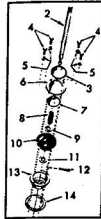

**ROPER RT-13 GARDEN TRACTOR
MODEL NO. T32241R4**

TRANSAXLE