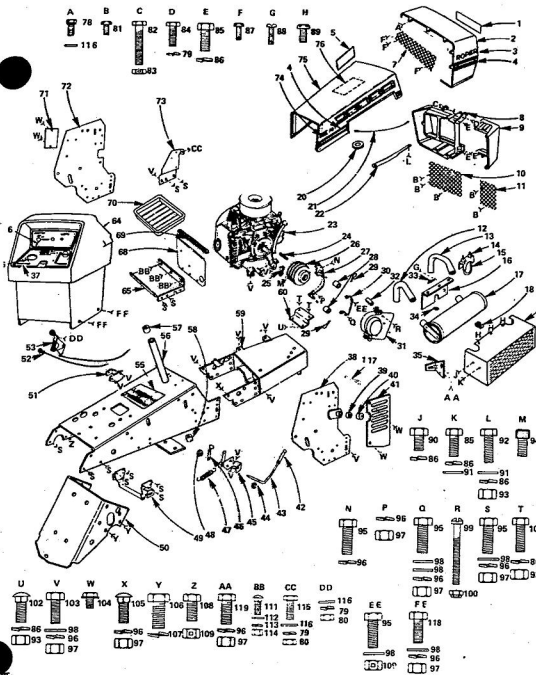

REPAIR PARTS:
ROPER 18T GARDEN TRACTOR
MODEL NO. T93261R0

MAIN FRAME, DASH AND GRILL

ROPER 18T GARDEN TRACTOR
MODEL NO. T93261R0

MAIN FRAME, DASH AND GRILL

*STANDARD HARDWARE-PURCH