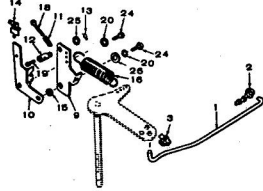

**ROPER HYDRO 16T GARDEN TRACTOR
MODEL NO. T63361RI**

**ROPER HYDRO 16T GARDEN TRACTOR
MODEL NO. T63361RI**

REF. NO.	PART NO.	PART DESCRIPTION
1	150-1350	Control Rod
2	518-0004	Clip
3	870-0278	Push Nut (3/16")
4	134-2890	Cylinder Air Housing (L.H.)
5	134-2393	Blower Housing
6	134-2889	Cylinder Air Housing (R.H.)
7	191-0933	Starting Motor Assembly (For Components - See Separate Group)
8	191-1102	Charging Alternator Stator
9	150-1345	Arm
10	150-1343	Bracket
11	150-1398	Spring
12	152-0155	Swivel
13	516-0059	Cotter Pin
14	518-0176	Clip
15	150-1269	Washing
16	150-1214	Spring
17	815-0108	Round Head Screw (10-32 x 1-1/2")
18	812-0066	Round Head Screw (6-32 x 3/4")
19	815-0104	Round Head Screw (8-32 x 5/16")
20	850-0040	Lock Washer (1/4")
21	850-0030	Lock Washer (#10)
22	850-0045	Lock Washer (5/16")
23	800-0028	Hex Head Cap Screw (5/16-18 x 1")
24	821-0010	Hex Head Cap Screw (1/4-20 x 1/2")
25	526-0006	Flat Washer (#12)
26	526-0214	Flat Washer (1/4")
27	526-0113	Flat Washer (5/16")
28	815-0261	Hex Head Cap Screw (1/4-20 x 7/16")
29	134-2606	Screen Guard (Stationary)
30	815-0378	Self Tapping Screw (#14 x 1/2")