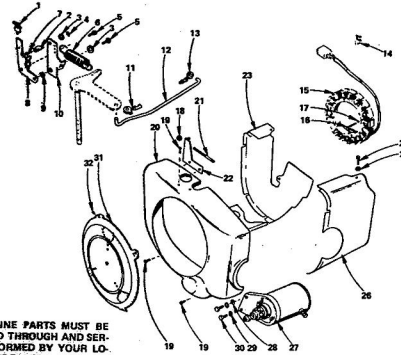

**ROPER 18T GARDEN TRACTOR
MODEL NO. T9326IRO**