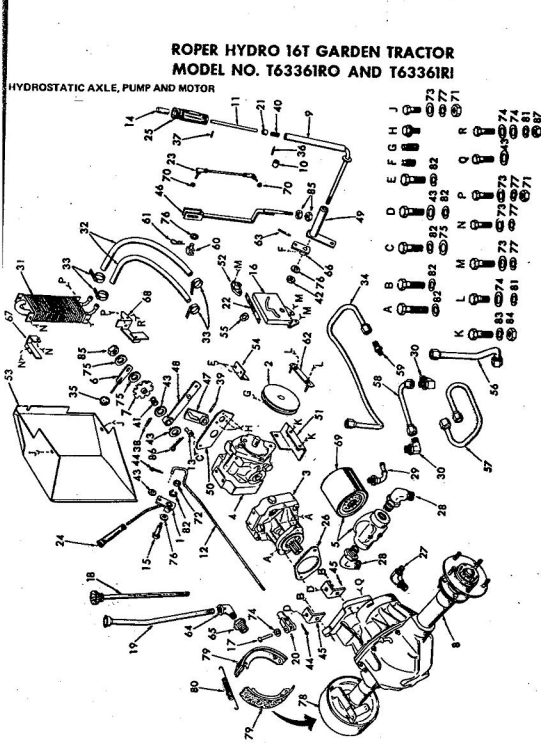

**ROPER HYDRO 16T GARDEN TRACTOR
MODEL NO. T6336IRO AND T6336IRI**

HYDROSTATIC AXLE, PUMP AND MOTOR

KEY NO.	PART NO.	DESCRIPTION
1	63A4604	Bottom Pump Bracket Weldment
2	63A4602	Oil Cooler Air Shield
3	63A4607	Top Pump Bracket Weldment
4	63A4604	Separator
5	63A4604	Separator Line
6	63A4604	Pressure Line No. 1
7	63A4604	Pressure Line No. 2
8	63A4604	Straight Connector "O" Ring to Flare
9	63A4604	Reducer Flange
10	63A4604	Ball Guide Weldment
11	63A4604	Flange Pin
12	63A4604	Pin Bushing
13	63A4604	Pin Bushing
14	63A4604	Pin Bushing
15	63A4604	Pin Bushing
16	63A4604	Pin Bushing
17	63A4604	Pin Bushing
18	63A4604	Pin Bushing
19	63A4604	Pin Bushing
20	63A4604	Pin Bushing
21	63A4604	Pin Bushing
22	63A4604	Pin Bushing
23	63A4604	Pin Bushing
24	63A4604	Pin Bushing
25	63A4604	Pin Bushing
26	63A4604	Pin Bushing
27	63A4604	Pin Bushing
28	63A4604	Pin Bushing
29	63A4604	Pin Bushing
30	63A4604	Pin Bushing
31	63A4604	Pin Bushing
32	63A4604	Pin Bushing
33	63A4604	Pin Bushing
34	63A4604	Pin Bushing
35	63A4604	Pin Bushing
36	63A4604	Pin Bushing
37	63A4604	Pin Bushing
38	63A4604	Pin Bushing
39	63A4604	Pin Bushing
40	63A4604	Pin Bushing
41	63A4604	Pin Bushing
42	63A4604	Pin Bushing
43	63A4604	Pin Bushing
44	63A4604	Pin Bushing
45	63A4604	Pin Bushing
46	63A4604	Pin Bushing
47	63A4604	Pin Bushing
48	63A4604	Pin Bushing
49	63A4604	Pin Bushing
50	63A4604	Pin Bushing
51	63A4604	Pin Bushing
52	63A4604	Pin Bushing
53	63A4604	Pin Bushing
54	63A4604	Pin Bushing
55	63A4604	Pin Bushing
56	63A4604	Pin Bushing
57	63A4604	Pin Bushing
58	63A4604	Pin Bushing
59	63A4604	Pin Bushing
60	63A4604	Pin Bushing
61	63A4604	Pin Bushing
62	63A4604	Pin Bushing
63	63A4604	Pin Bushing
64	63A4604	Pin Bushing
65	63A4604	Pin Bushing
66	63A4604	Pin Bushing
67	63A4604	Pin Bushing
68	63A4604	Pin Bushing
69	63A4604	Pin Bushing
70	63A4604	Pin Bushing
71	63A4604	Pin Bushing
72	63A4604	Pin Bushing
73	63A4604	Pin Bushing
74	63A4604	Pin Bushing
75	63A4604	Pin Bushing
76	63A4604	Pin Bushing
77	63A4604	Pin Bushing
78	63A4604	Pin Bushing
79	63A4604	Pin Bushing
80	63A4604	Pin Bushing
81	63A4604	Pin Bushing