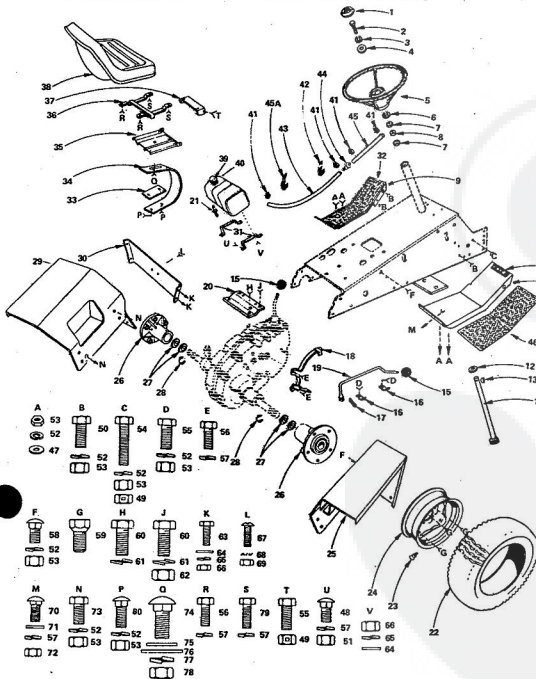

ROPER 18T GARDEN TRACTOR
MODEL NO. T93261R0

STEERING AND FINAL DRIVE

ROPER 18T GARDEN TRACTOR
MODEL NO. T93261R0

STEERING, AND FINAL DRIVE

*STANDARD HARDWARE-PURCHASE