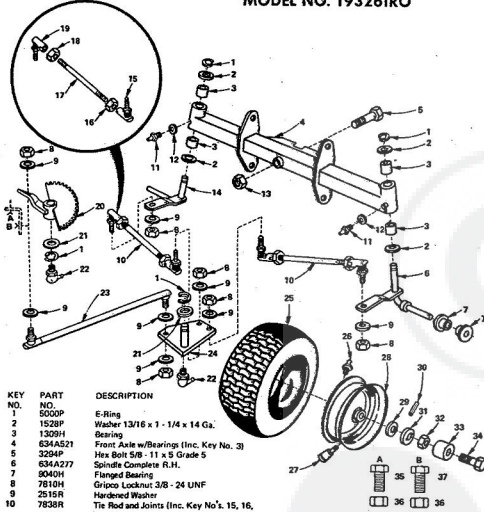

**ROPER 18T GARDEN TRACTOR
MODEL NO. T93261RO**

FRONT AXLE