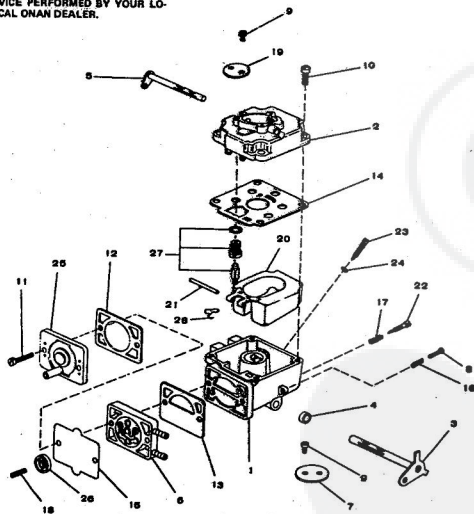

**ROPER HYDRO 16T GARDEN TRACTOR
MODEL NO. T63361R1**