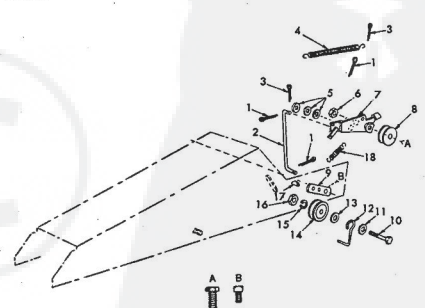

ROPER HYDRO-13 GARDEN TRACTOR—MODEL NUMBER T33241RO

CLUTCH

KEY NO.	PART NO.	DESCRIPTION	KEY NO.	PART NO.	DESCRIPTION
1	2505P	Cotter Pin 1/8 x 1/2	10	3262P	Hex Bolt 7/16-14 x 2
2	6460H	Clutch Rod	11	1518P	Washer 15/32 x 11/16
3	2514P	Cotter Pin 1/2 x 1	12	1592R	Bolt Guide Finger
4	6460H	Spring	13	1520P	Washer .469 I.D. x 1-1/2
5	1540P	Washer 17/32 x 1 1/2 x 16 Co.	14	5616R	Flat Idler
6	548P	Hex Jam Lock Nut 3/8-24 UNF	15	1001P	Lockwasher 7/16
7	634A538	Idler Bracket Weldment	16	500P	Hex Nut 7/16-14
8	634A86	Idler Bolt and Nut (Inc. Key No's. 1 and 6)	17	1968M1	Woodruff Key 3/16 x 1
9	626A31A	Steering Arm Assembly	18	4301H	Spring
			A	5022P	Hex Bolt 3/8-24 UNF
			B	4501P	Sq. Hd. Set Screw C 18 x 1/2