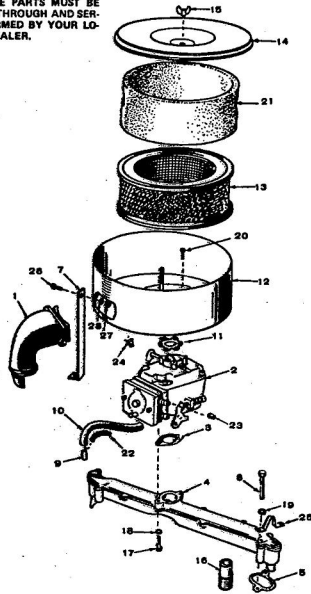

**ROPER HYDRO 16T GARDEN TRACTOR
MODEL NO. T63361R1**