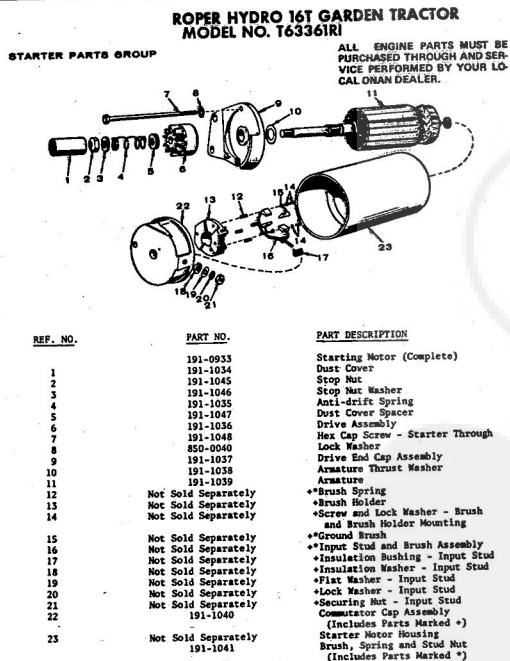

**ROPER HYDRO 16T GARDEN TRACTOR
MODEL NO. T63361R1**

GEAR COVER, OIL BASE AND OIL PUMP GROUP

REF. NO.	PART NO.	PART DESCRIPTION
1	103-0498	Gear Cover Assembly
2	510-0105	*Bearing (Upper)
3	150-1470	*Shaft and Arm Assembly
4	150-1187	*Yoke
5	815-0046	*Screw (8-32 x 3/8")
6	516-0150	*Pin (3/16" x 7/8")
7	828	*Oil Seal
8	510-0014	*Bearing
9	808A40	*Seal
10	1008048	*Gasket
11	516-0011	Pin (5/16" x 1-1/8")
12	123-1138	Cap and Indicator
13	1008043	*Gasket
14	505-0056	Pipe Plug (1/2")
15	102-0741	Oil Base
16	120-0140	Spring (Oil By-Pass)
17	801-0050	Hex Head Screw (3/8-24 x 1")
18	120-0398	Oil By-Pass
19	120-0491	Valve (Oil By-Pass)
20	120-0713	Oil Pump Assembly (Complete)
21	505-0002	Intake Assembly
22	505-0158	Pipe Nipple (1/2" x 3")
23	122-0359	Pipe Cap (1/2")
24	122-0321	Cover
25	526-0122	Gasket
26	526-0066	Flat Washer (5/16" Copper)
27	800-0026	Flat Washer (3/8" Copper) Oil By-P
28	800-0056	Hex Head Cap Screw (5/16-18 x 3/4")
29	800-0032	Hex Head Cap Screw (3/8-16 x 2-1/2")
30	800-0054	Hex Head Cap Screw (5/16-18 x 1-3/4")
31	800-0007	Hex Head Cap Screw (5/16-18 x 2-1/4")
32	850-0050	Hex Head Cap Screw (1/4-20 x 1")
33	526-0065	Lock Washer (3/8")
34	850-0040	Lock Washer (1/4")