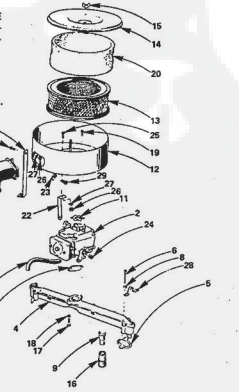

**ROPER 18T GARDEN TRACTOR
MODEL NO. T93261RO**

FUEL SYSTEM GROUP