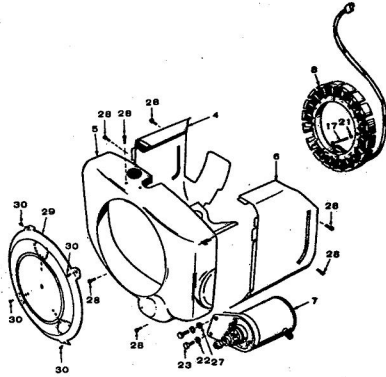

**ROPER HYDRO 16T GARDEN TRACTOR
MODEL NO. T63361RI**

**ROPER HYDRO 16T GARDEN TRACTOR
MODEL NO. T63361RI**

REF. NO.	PART NO.	PART DESCRIPTION
1	150-1350	Control Rod
2	518-0004	Clip
3	870-0278	Push Nut (3/16")
4	134-2890	Cylinder Air Housing (L.H.)
5	134-2393	Blower Housing
6	134-2889	Cylinder Air Housing (R.H.)
7	191-0933	Starting Motor Assembly (For Components - See Separate Group)
8	191-1102	Charging Alternator Stator
9	150-1345	Arm
10	150-1343	Bracket
11	150-1398	Spring
12	152-0155	Swivel
13	516-0059	Cotter Pin
14	518-0176	Clip
15	150-1269	Washing
16	150-1214	Spring
17	815-0108	Round Head Screw (10-32 x 1-1/2")
18	812-0066	Round Head Screw (6-32 x 3/4")
19	815-0104	Round Head Screw (8-32 x 5/16")
20	850-0040	Lock Washer (1/4")
21	850-0030	Lock Washer (#10)
22	850-0045	Lock Washer (5/16")
23	800-0028	Hex Head Cap Screw (5/16-18 x 1")
24	821-0010	Hex Head Cap Screw (1/4-20 x 1/2")
25	526-0006	Flat Washer (#12)
26	526-0214	Flat Washer (1/4")
27	526-0113	Flat Washer (5/16")
28	815-0261	Hex Head Cap Screw (1/4-20 x 7/16")
29	134-2606	Screen Guard (Stationary)
30	815-0378	Self Tapping Screw (#14 x 1/2")

**ROPER HYDRO 16T GARDEN TRACTOR
MODEL NO. T63361RI**

IGNITION GROUP

**ROPER HYDRO 16T GARDEN TRACTOR
MODEL NO. T63361RI**

IGNITION GROUP

REF. NO.	PART NO.	PART DESCRIPTION
1	160-1158	Breaker Box Assembly
2	100A1148	*Gasket
3	503-0311	Clamp
4	160-1154	*Point Set
5	526-0003	*Flat Washer (#8)
6	312-0069	*Condenser
7	167-0188	Clip
8	100A1150	*Gasket
9	160-1149	*Cover
10	160-1151	Plunger
11	167-1462	Cable (16-3/4")
12	166-0535	Coil
13	167-1465	Cable (19")
14	815-0358	*Fan Head Screw (8-32 x 3/8")
15	167-0241	Spark Plug
16	336-2132	*Lead Assembly
17	802-0034	Socket Head Screw (1/4-20 x 3/4")
18	850-0038	Lock Washer (1/4")
19	850-0025	*Lock Washer (#8)
20	815-0405	Pan Head Screw (#8-32 x 1/2")
21	870-0221	Nut (#8-32)
22	815-0403	Pan Head Screw (#8-32 x 6/16")