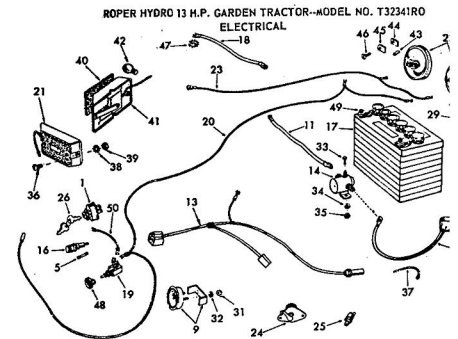

1.6 x 16 Co.
16 Co.
1.6 x 16 Co.
1/8
1/8 Grade 5
1 x 1
8 x 3/4

ROPER HYDRO 13 H.P. GARDEN TRACTOR--MODEL NUMBER T32341R0
HYDROSTATIC AXLE, PUMP AND MOTOR

KEY PART NO.	DESCRIPTION	KEY PART NO.	DESCRIPTION
1	63222Z	51	63222Z
2	63099R	52	63099R
3	63099R	53	63099R
4	5997H	54	5997H
5	5138R	55	5138R
6	5131R	56	5131R
7	5131R	57	5131R
8	5131R	58	5131R
9	5131R	59	5131R
10	5131R	60	5131R
11	5131R	61	5131R
12	5131R	62	5131R
13	5131R	63	5131R
14	5131R	64	5131R
15	5131R	65	5131R
16	5131R	66	5131R
17	5131R	67	5131R
18	5131R	68	5131R
19	5131R	69	5131R
20	5131R	70	5131R
21	5131R	71	5131R
22	5131R	72	5131R
23	5131R	73	5131R
24	5131R	74	5131R
25	5131R	75	5131R
26	5131R	76	5131R
27	5131R	77	5131R
28	5131R	78	5131R
29	5131R	79	5131R
30	5131R	80	5131R
31	5131R	81	5131R
32	5131R	82	5131R
33	5131R	83	5131R
34	5131R	84	5131R
35	5131R	85	5131R
36	5131R	86	5131R
37	5131R	87	5131R
38	5131R	88	5131R
39	5131R	89	5131R
40	5131R	90	5131R
41	5131R	91	5131R
42	5131R	92	5131R
43	5131R	93	5131R
44	5131R	94	5131R
45	5131R	95	5131R
46	5131R	96	5131R
47	5131R	97	5131R
48	5131R	98	5131R
49	5131R	99	5131R
50	5131R	100	5131R