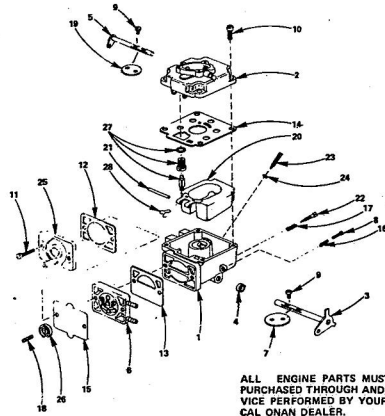

**ROPER 18T GARDEN TRACTOR
MODEL NO. T9326IRO**

CARBURETOR PARTS GROUP