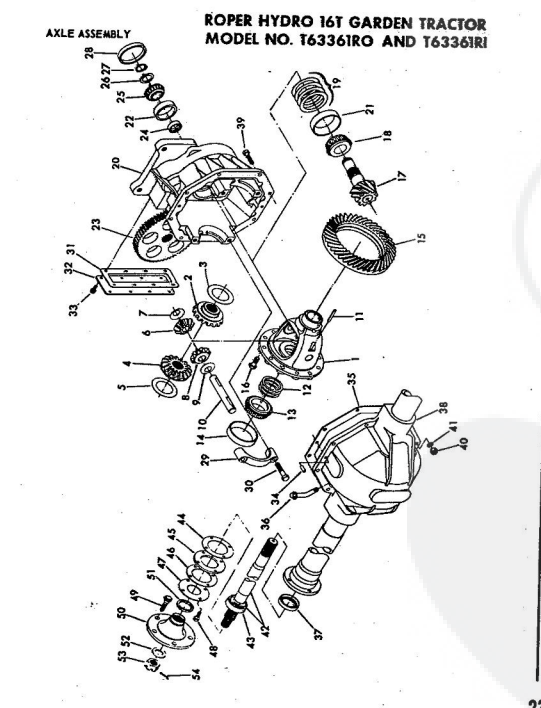

**ROPER HYDRO 16T GARDEN TRACTOR
MODEL NO. T6336IRO AND T6336IRI**

AXLE ASSEMBLY

KEY NO.	PART NO.	DESCRIPTION
1	7166R	Diff Case (Set of Two)
2	7166R	Diff. Gear (Set of Two)
3	7166R	Diff. Gear (Set of Two)
4	7166R	Diff. Gear (Set of Two)
5	7166R	Diff. Gear (Set of Two)
6	7166R	Diff. Gear (Set of Two)
7	7166R	Diff. Gear (Set of Two)
8	7166R	Diff. Gear (Set of Two)
9	7166R	Diff. Gear (Set of Two)
10	7166R	Diff. Gear (Set of Two)
11	7166R	Diff. Gear (Set of Two)
12	7166R	Diff. Gear (Set of Two)
13	7166R	Diff. Gear (Set of Two)
14	7166R	Diff. Gear (Set of Two)
15	7166R	Diff. Gear (Set of Two)
16	7166R	Diff. Gear (Set of Two)
17	7166R	Diff. Gear (Set of Two)
18	7166R	Diff. Gear (Set of Two)
19	7166R	Diff. Gear (Set of Two)
20	7166R	Diff. Gear (Set of Two)
21	7166R	Diff. Gear (Set of Two)
22	7166R	Diff. Gear (Set of Two)
23	7166R	Diff. Gear (Set of Two)
24	7166R	Diff. Gear (Set of Two)
25	7166R	Diff. Gear (Set of Two)
26	7166R	Diff. Gear (Set of Two)
27	7166R	Diff. Gear (Set of Two)
28	7166R	Diff. Gear (Set of Two)
29	7166R	Diff. Gear (Set of Two)
30	7166R	Diff. Gear (Set of Two)
31	7166R	Diff. Gear (Set of Two)
32	7166R	Diff. Gear (Set of Two)
33	7166R	Diff. Gear (Set of Two)
34	7166R	Diff. Gear (Set of Two)
35	7166R	Diff. Gear (Set of Two)
36	7166R	Diff. Gear (Set of Two)
37	7166R	Diff. Gear (Set of Two)
38	7166R	Diff. Gear (Set of Two)
39	7166R	Diff. Gear (Set of Two)
40	7166R	Diff. Gear (Set of Two)
41	7166R	Diff. Gear (Set of Two)
42	7166R	Diff. Gear (Set of Two)
43	7166R	Diff. Gear (Set of Two)
44	7166R	Diff. Gear (Set of Two)
45	7166R	Diff. Gear (Set of Two)
46	7166R	Diff. Gear (Set of Two)
47	7166R	Diff. Gear (Set of Two)
48	7166R	Diff. Gear (Set of Two)
49	7166R	Diff. Gear (Set of Two)
50	7166R	Diff. Gear (Set of Two)
51	7166R	Diff. Gear (Set of Two)
52	7166R	Diff. Gear (Set of Two)
53	7166R	Diff. Gear (Set of Two)
54	7166R	Diff. Gear (Set of Two)