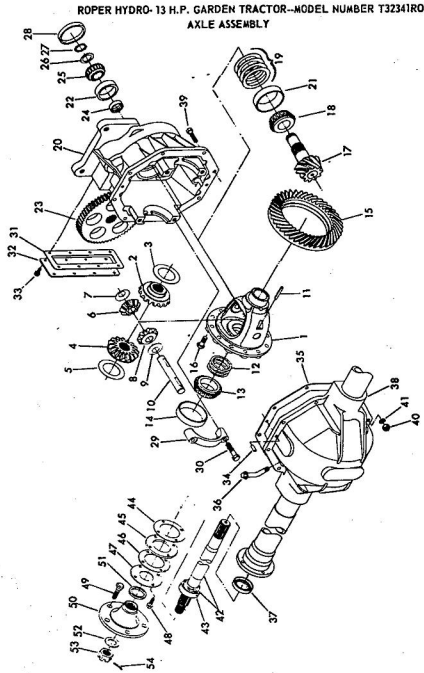

ROPER HYDRO 13 H.P. GARDEN TRACTOR--MODEL NUMBER T32341RO
AXLE ASSEMBLY